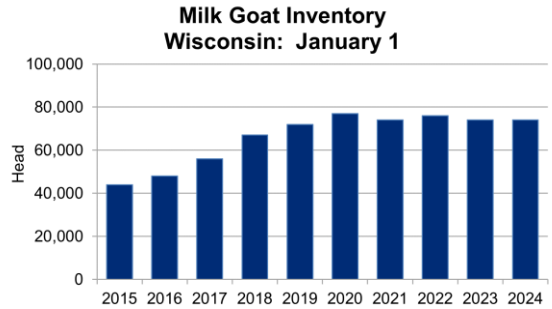

Cooperating with Wisconsin Department of Agriculture, Trade and Consumer Protection

January 31, 2024 - For Immediate Release

Media Contact: Greg Bussler

**Milk goat** inventory in Wisconsin as of January 1, 2024, was 74,000 head, according to the latest USDA, National Agricultural Statistics Service – *Sheep and Goats* report. This was unchanged from January 2023.

## Goat Inventory – Selected States and United States: 2023-2024

	Milk goats	
	2023	2024
	(head)	(head)
California .....	36,000	37,000
Iowa .....	27,000	24,000
Minnesota .....	12,000	14,000
Texas .....	23,000	26,000
<b>Wisconsin .....</b>	<b>74,000</b>	<b>74,000</b>
United States .....	410,000	415,000

## United States Goat and Kid Inventory

All goats and kids inventory in the United States on January 1, 2024, totaled 2.47 million head, down 2 percent from 2023. Breeding goat inventory totaled 2.03 million head, down 2 percent from 2023. Does one year old and older, at 1.51 million head, were 2 percent below last year's number. Market goats and kids totaled 438,700 head, down 4 percent from a year ago.

Kid crop for 2023 totaled 1.52 million head for all goats, down 2 percent from 2022.

Meat and all other goats totaled 1.95 million head on January 1, 2024, down 3 percent from 2023. Milk goat inventory was 415,000 head, up 1 percent from January 1, 2023, while Angora goats were down 2 percent, totaling 105,000 head.