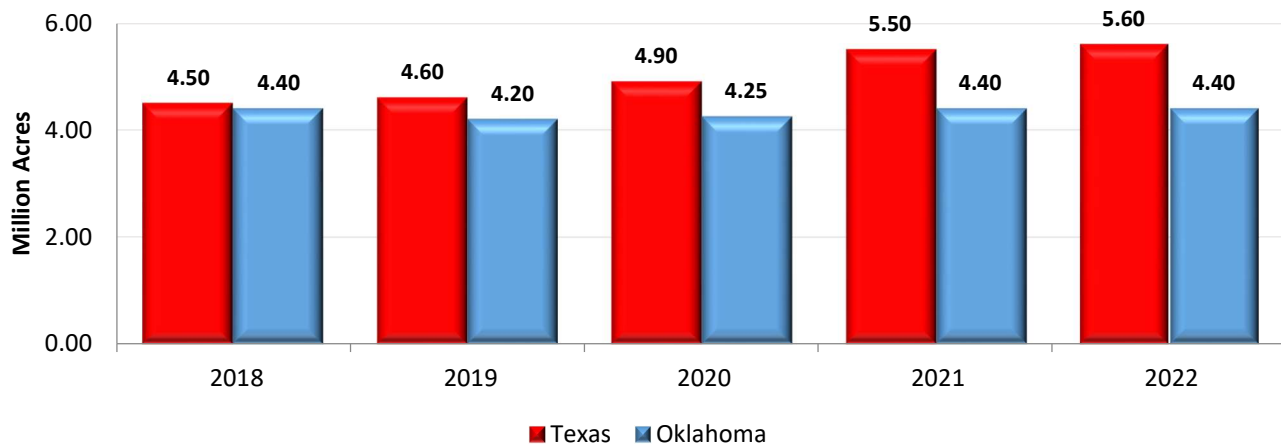

Cooperating with the Oklahoma Department of Agriculture, Food and Forestry and Texas Department of Agriculture

January 12, 2022

Contact: Eun Kang or Jenna Migliero

This report contains the 2022 intended wheat seedings for the Southern Plains region resulting from data collected during the December 2021 Agriculture Survey. We would like to thank all producers who responded to the December Agriculture Survey, your responses are the foundation of these estimates for the Southern Plains.

Oklahoma seedings for the 2022 wheat crop are forecast at 4.40 million acres, unchanged from last year. Canola seedings were estimated at 20.0 thousand, up 67 percent from last year.

Texas seedings for the 2022 wheat crop were estimated at 5.60 million acres, up 2 percent from last year.

Winter Wheat Seedings: Selected States, 2020-2022

State	Crop Year		
	2020	2021	2022 ¹
	<i>1,000 acres</i>	<i>1,000 acres</i>	<i>1,000 acres</i>
Colorado	1,900	2,200	2,150
Kansas	6,600	7,300	7,500
Nebraska	900	920	930
Oklahoma	4,250	4,400	4,400
Texas	4,900	5,500	5,600
United States	30,450	33,648	34,397

Canola Seedings: Selected States, 2020-2022

State	Crop Year		
	2020	2021	2022 ¹
	<i>1,000 acres</i>	<i>1,000 acres</i>	<i>1,000 acres</i>
Kansas	5	7	11
Oklahoma	11	12	20
United States	1,824	2,152	(1)

¹ Area seeded for the United States will be published in Prospective Plantings released in March 2022.

¹ Preliminary

Southern Plains Wheat Seeded Acreage, 2018-2022

NASS provides accurate, timely, useful and objective statistics in service to U.S. agriculture. In order to view the full national report, please visit the following website: www.nass.usda.gov/Publications/.