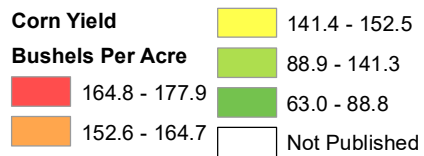

2023 Corn Yield South Dakota

Source: USDA National Agricultural Statistics Service
February 23, 2024