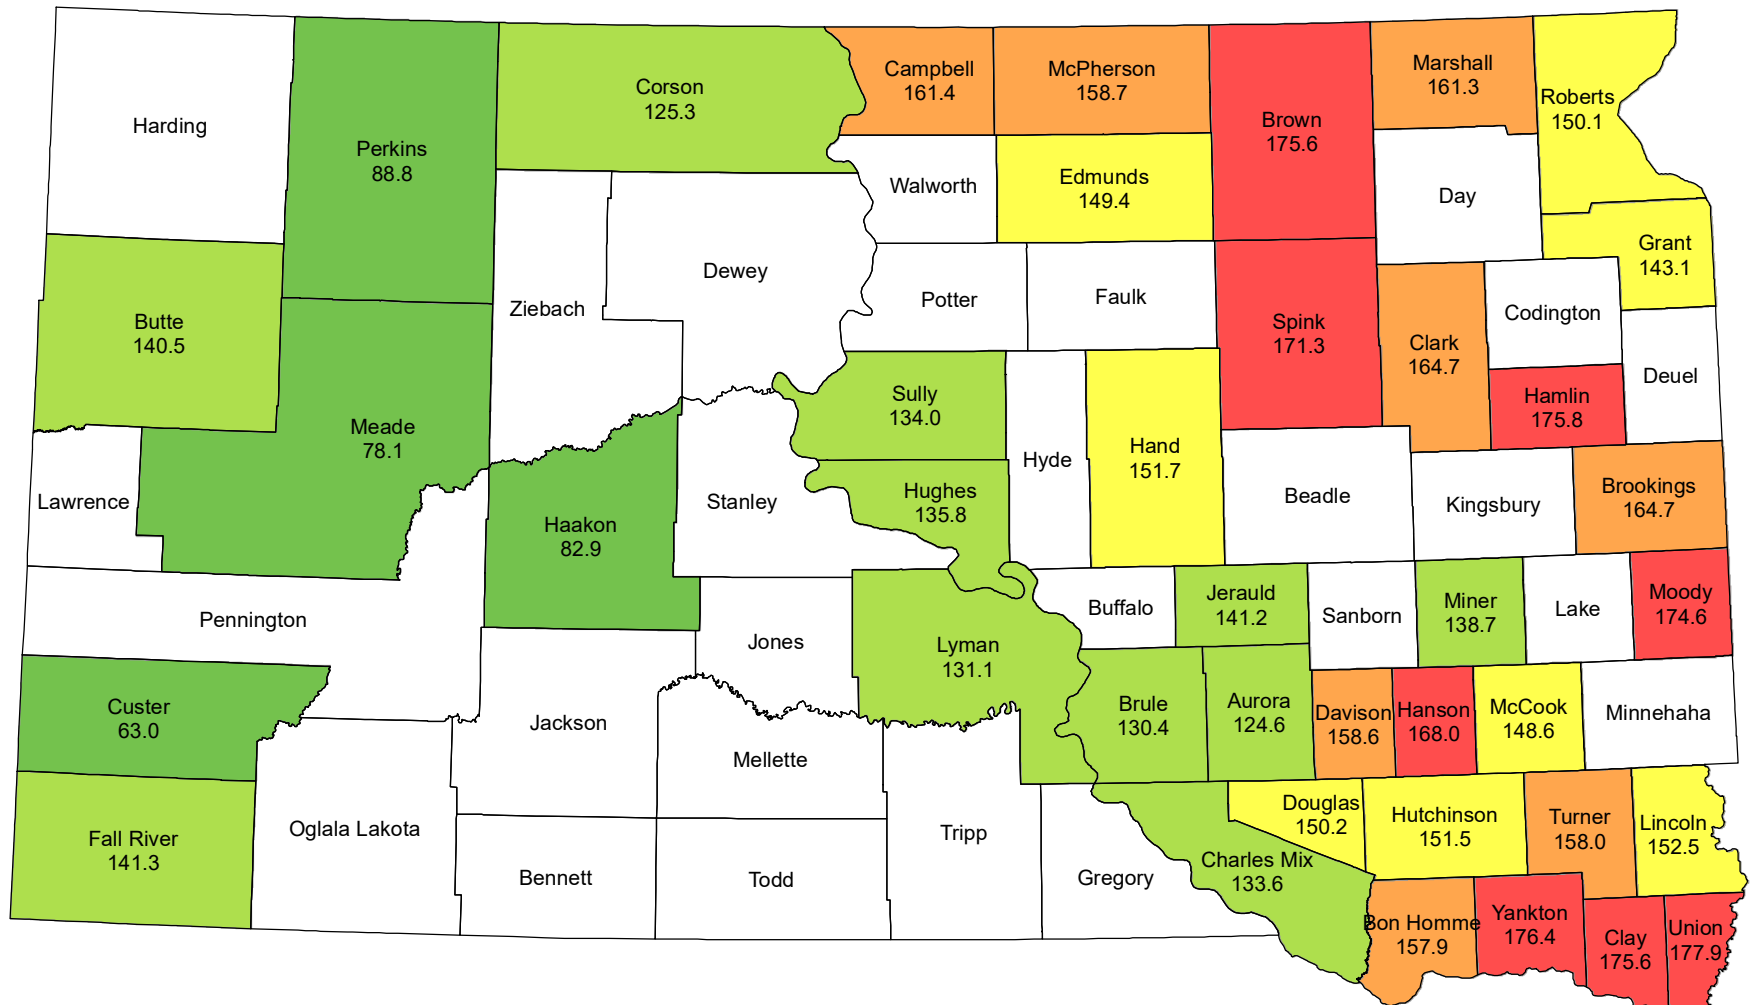

2023 Corn Yield South Dakota

Source: USDA National Agricultural Statistics Service
February 23, 2024