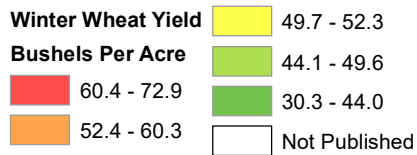

2023 Winter Wheat Yield North Dakota

Source: USDA National Agricultural Statistics Service
December 15, 2023