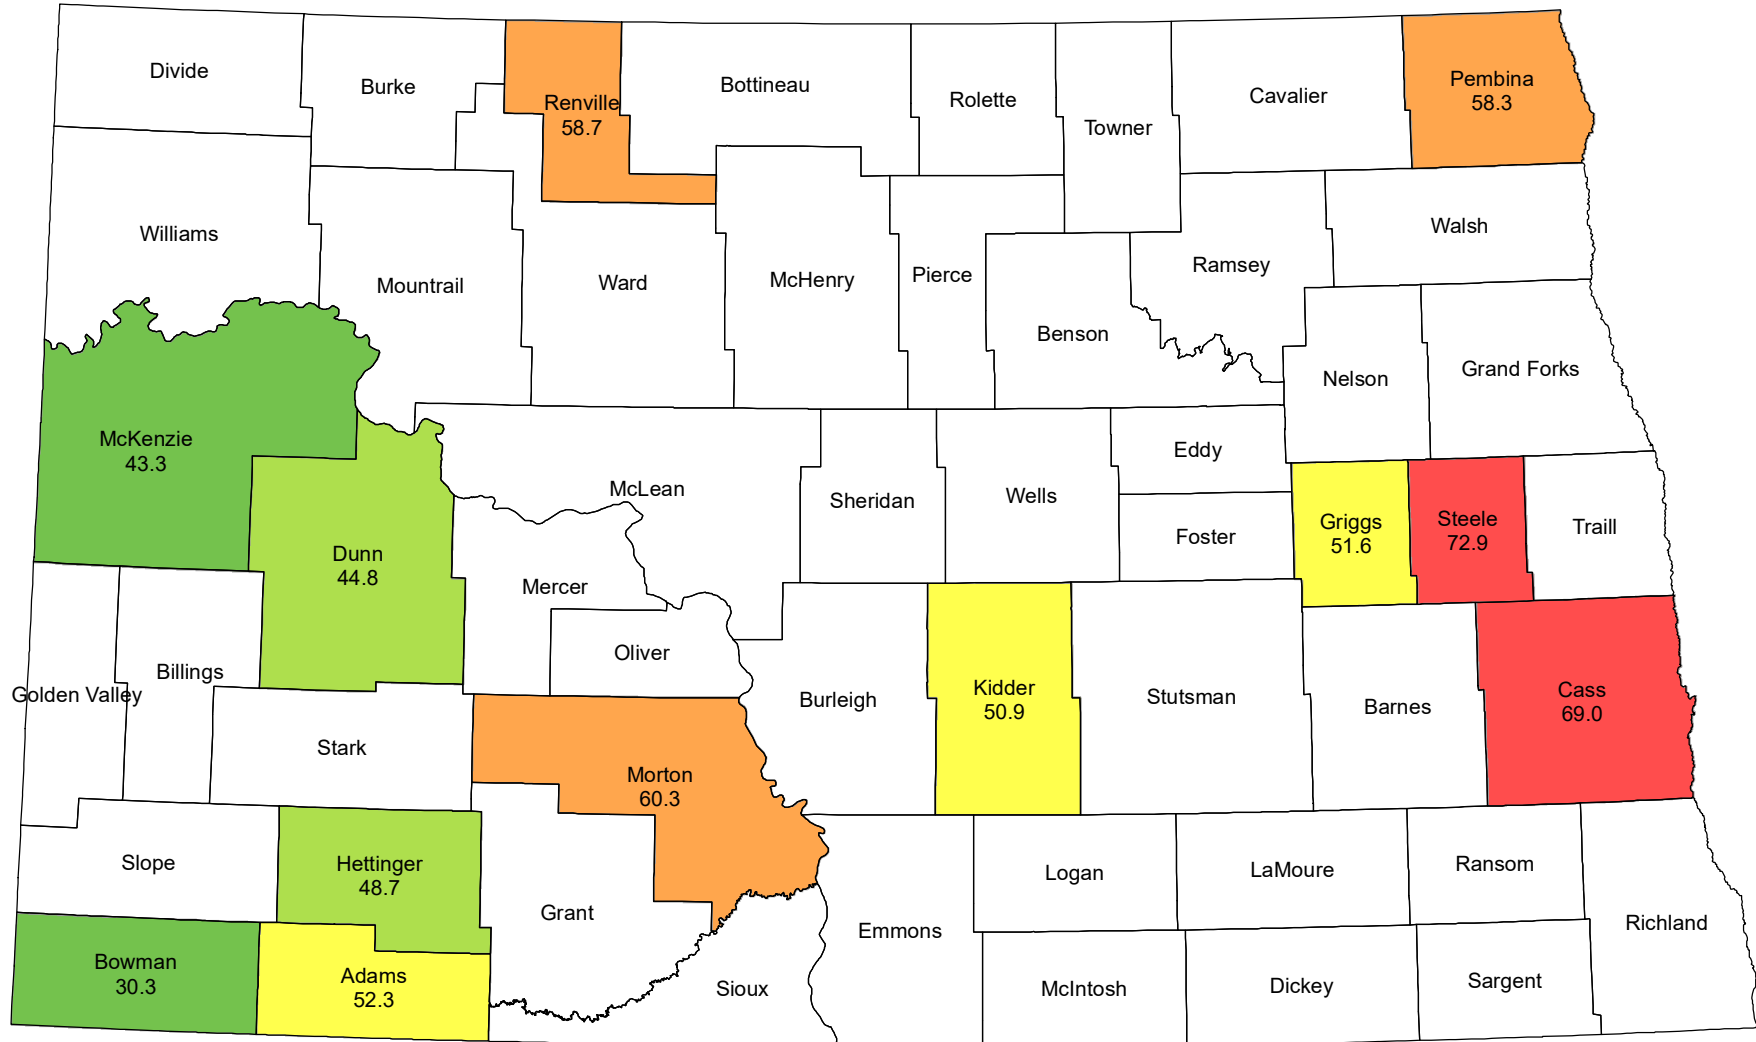

2023 Winter Wheat Yield North Dakota

Source: USDA National Agricultural Statistics Service
December 15, 2023