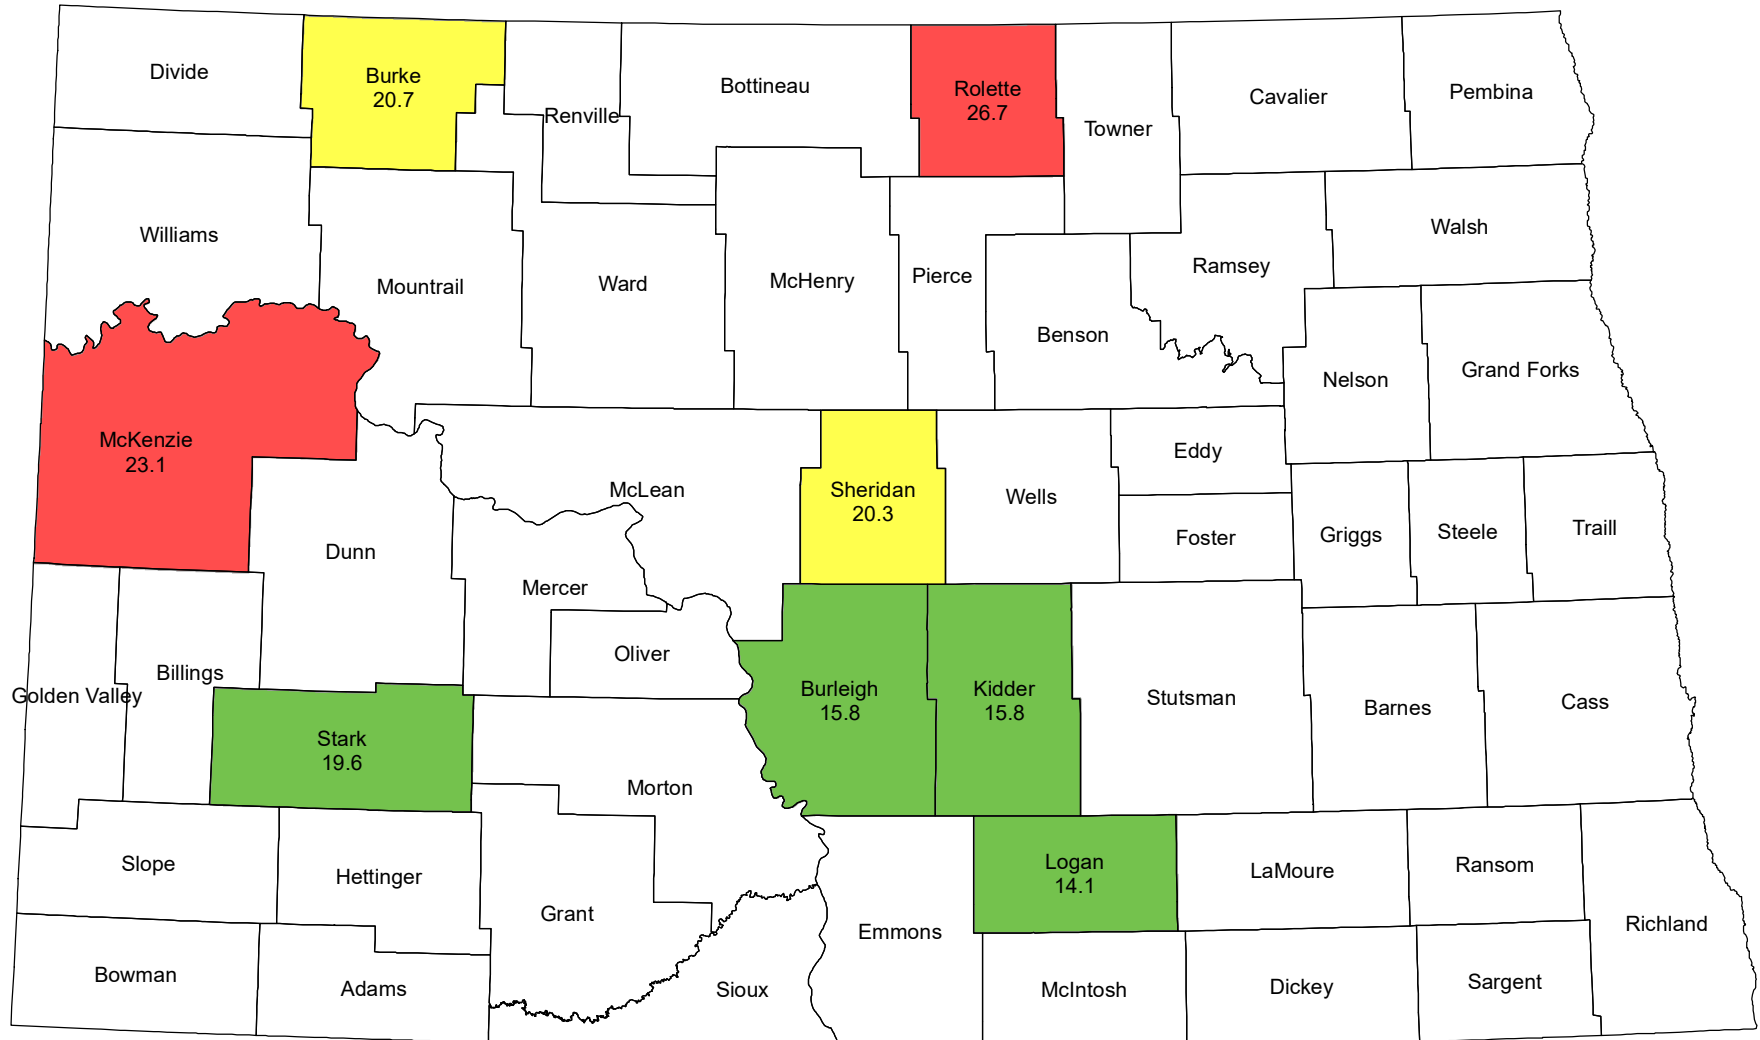

2023 Flaxseed Yield North Dakota

Flaxseed Yield
Bushels Per Acre

	20.1 - 22.2
	14.1 - 20.0
	22.3 - 26.7
	Not Published

Source: USDA National Agricultural Statistics Service
March 8, 2024