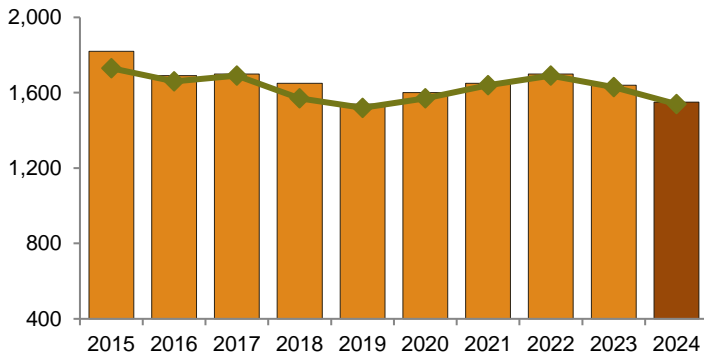

## N.C. FARMERS TO PLANT MORE COTTON, PEANUTS, AND LESS CORN, SOYBEANS, AND WHEAT

- ◆ **Corn** plantings are expected to total 910,000 acres in 2024, down 4% from 2023.
- ◆ **Cotton** growers intend to plant 410,000 acres in 2024, up 8% from last year.
- ◆ **Flue-cured tobacco** growers expect to harvest 114,000 acres in 2024, up 1% from 2023.
- ◆ **Soybean** plantings, at 1.55 million acres, down 5% from 2023.
- ◆ **Peanut** growers intend to plant 125,000 acres in 2024, up 1% from the planted acreage in 2023.
- ◆ **Hay** producers expect to cut 646,000 acres in 2024, down 1% from the 2023 estimate.
- ◆ **Winter wheat** plantings totaled 410,000 acres, down 15% from last year.

### NORTH CAROLINA CROP ACREAGES, JUNE 1

Crops	Planted		Harvested		Change (Planted Acres) +/-
	2023	2024	2023	2024	
	<i>Thousand Acres</i>		<i>Thousand Acres</i>		
Barley	16	16	10	10	0
Corn for Grain <sup>1</sup>	950	910	900	860	-4
Cotton	380	410	370	<sup>3</sup>	+8
Hay: All	-	-	657	646	-2
Hay: Alfalfa	-	-	7	6	-14
Hay: Other	-	-	650	640	-2
Oats <sup>2</sup>	37	34	14	12	-8
Peanuts	124.0	125.0	123.0	124.0	+1
Soybeans	1,640	1,550	1,630	1,540	-5
Tobacco: Flue-cured	-	-	113.00	114.00	+1
Wheat <sup>2</sup>	480	410	400	320	-15

<sup>1</sup> Planted for all purposes. <sup>2</sup> Includes area planted in preceding fall. <sup>3</sup> Estimates to be released August 2024 in the Crop Production report.

**NC Corn for Grain - (Thousand Acres)**

**NC Upland Cotton - (Thousand Acres)**

\* Harvested Acres to be released August 2024 in the Crop Production report.

Planted Harvested

**NC Soybeans- (Thousand Acres)**

Planted Harvested

**NC Peanuts - (Thousand Acres)**