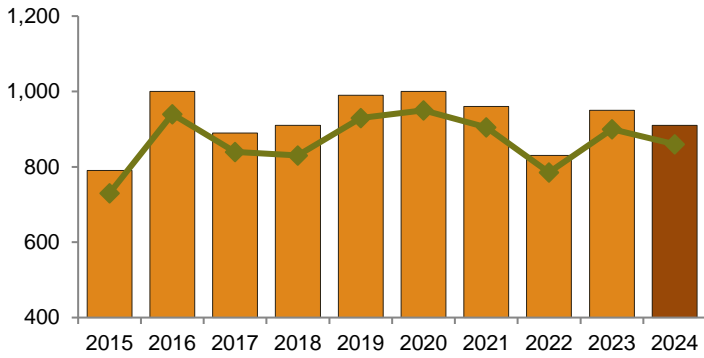

## N.C. FARMERS TO PLANT MORE COTTON, PEANUTS, AND LESS CORN, SOYBEANS, AND WHEAT

- ◆ **Corn** plantings are expected to total 910,000 acres in 2024, down 4% from 2023.
- ◆ **Cotton** growers intend to plant 410,000 acres in 2024, up 8% from last year.
- ◆ **Flue-cured tobacco** growers expect to harvest 114,000 acres in 2024, up 1% from 2023.
- ◆ **Soybean** plantings, at 1.55 million acres, down 5% from 2023.
- ◆ **Peanut** growers intend to plant 125,000 acres in 2024, up 1% from the planted acreage in 2023.
- ◆ **Hay** producers expect to cut 646,000 acres in 2024, down 1% from the 2023 estimate.
- ◆ **Winter wheat** plantings totaled 410,000 acres, down 15% from last year.

### NORTH CAROLINA CROP ACREAGES, JUNE 1

Crops	Planted		Harvested		Change (Planted Acres) +/-
	2023	2024	2023	2024	
	<i>Thousand Acres</i>		<i>Thousand Acres</i>		
Barley	16	16	10	10	0
Corn for Grain <sup>1</sup>	950	910	900	860	-4
Cotton	380	410	370	<sup>3</sup>	+8
Hay: All	-	-	657	646	-2
Hay: Alfalfa	-	-	7	6	-14
Hay: Other	-	-	650	640	-2
Oats <sup>2</sup>	37	34	14	12	-8
Peanuts	124.0	125.0	123.0	124.0	+1
Soybeans	1,640	1,550	1,630	1,540	-5
Tobacco: Flue-cured	-	-	113.00	114.00	+1
Wheat <sup>2</sup>	480	410	400	320	-15

<sup>1</sup> Planted for all purposes. <sup>2</sup> Includes area planted in preceding fall. <sup>3</sup> Estimates to be released August 2024 in the Crop Production report.

**NC Corn for Grain - (Thousand Acres)**