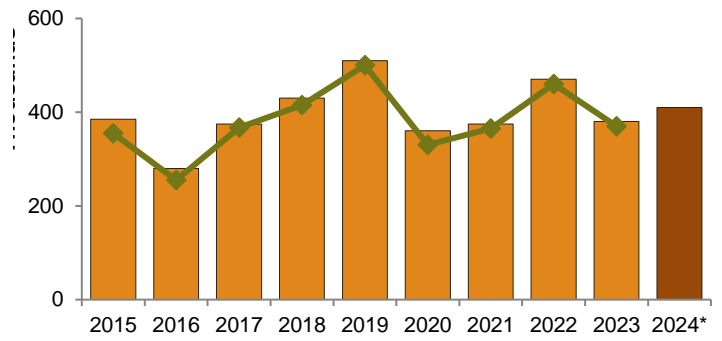

NC Upland Cotton - (Thousand Acres)