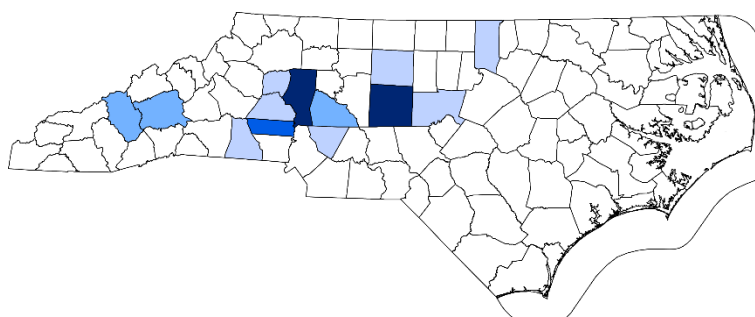

* Less than 100 Head. (D) Withheld to avoid disclosing data for individual farms.

Number on Farms January 1, 2024

Leading Counties ¹	Head
Iredell	10,000
Randolph	8,700
Lincoln	1,900
Buncombe ²	1,200
Rowan ²	1,200
Haywood	1,100
Chatham	900
Alexander	800
Guilford	700
Cabarrus ³	600
Catawba ³	600
Cleveland ³	600