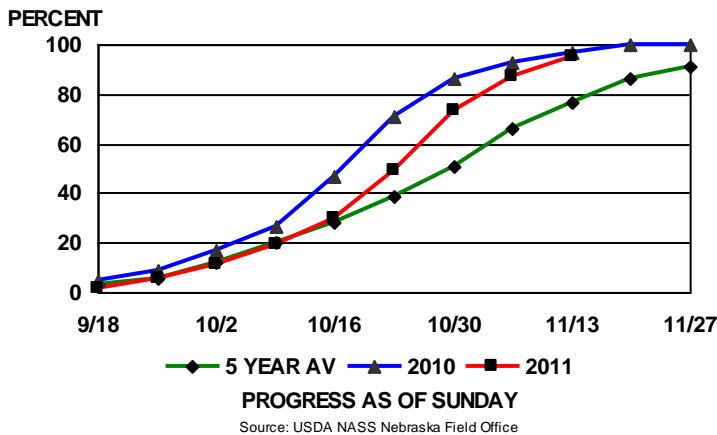

**Soil Moisture and Days Suitable:
Nebraska, Week Ending November 13, 2011**

	This Week	Last Week	Last Year	Average
<i>Percent</i>				
Topsoil				
Very Short	6	4	14	7
Short	36	37	39	22
Adequate	57	59	46	68
Surplus	1	0	1	3
Subsoil				
Very Short	5	4	10	10
Short	34	35	35	24
Adequate	60	60	54	65
Surplus	1	1	1	1
Days Suitable	6.2	5.4	5.6	5.7

Field Crops Report: Corn harvest was at 95 percent, three days behind 97 last year but two weeks ahead of 77 average.

Sorghum harvested was 92 percent, five days behind 97 last year but well ahead of 76 average.

Winter Wheat conditions rated 0 percent very poor, 1 poor, 22 fair, 67 good, and 10 excellent, well above 45 percent good to excellent last year and 65 average.

Crop Progress: Nebraska, Week Ending November 13, 2011

Crop	This Week	Last Week	Last Year	Average
<i>Percent</i>				
Corn Harvested	95	87	97	77
Sorghum Harvested	92	85	97	76

Crop Condition: Nebraska, Week Ending November 13, 2011

Crop	Very Poor	Poor	Fair	Good	Excellent
<i>Percent</i>					
Winter Wheat	0	1	22	67	10

This release is based on data from FSA county directors, county extension educators, NOAA, and the High Plains Regional Climate Center. County comments and reports can be found at: <http://www.nass.usda.gov/Statistics_by_State/Nebraska/Publications/Crop_Progress_&_Condition/NEcurrent.asp>

NEBRASKA CORN HARVEST