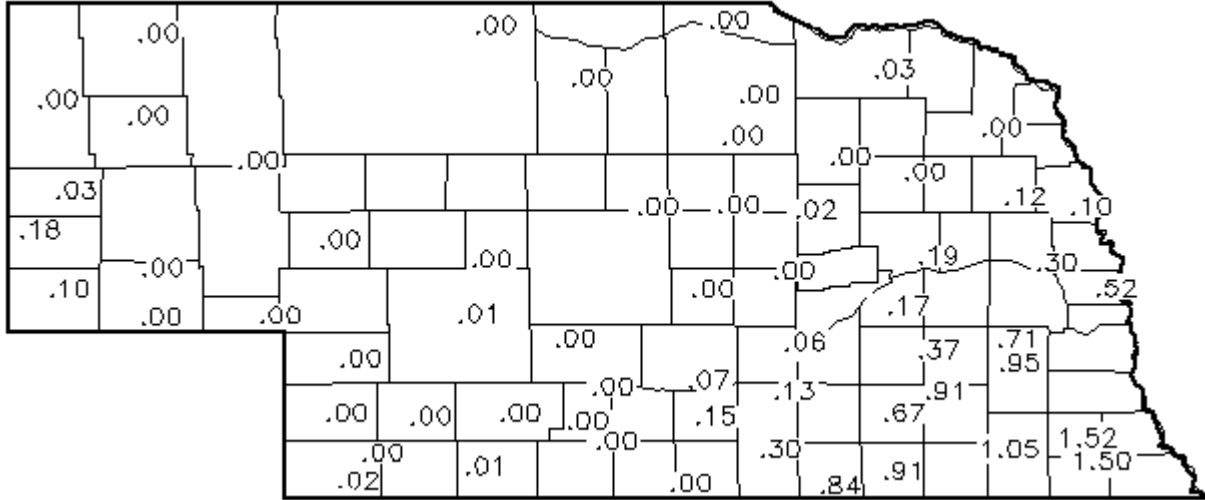

Precipitation in Inches for Week Ending 8:00 a.m. November 13, 2011

Precipitation: By District, Nebraska, November 7 – November 13, 2011

Item	NW	NC	NE	CEN	EC	SW	SC	SE
Total past week	.02	.00	.03	.03	.42	.01	.06	1.22
Total since April 1	19.05	23.67	22.36	26.19	26.07	22.14	25.58	23.36
Normal since April 1	13.92	18.40	21.97	20.94	23.81	16.86	20.79	24.99
Total as % of normal	136%	128%	102%	125%	109%	131%	123%	93%

**Temperature: By Location, Nebraska,
Week Ending Sunday, November 13, 2011**

Station	Temperature				
	Extremes		Average	Departure	
	High	Low			
NW	Alliance	61	17	37	-1
	Scottsbluff	62	14	37	-1
	Sidney	65	17	40	+1
NC	Ainsworth	67	19	42	+3
	Arthur	65	20	41	+2
	O'Neill	69	19	40	+1
NE	Concord	65	18	39	-1
	Elgin	67	25	41	+1
	West Point	66	20	40	-2
C	Grand Island	67	16	41	+1
	Lexington	70	17	41	+2
	Ord	70	11	38	-1
EC	Central City	68	17	40	0
	Lincoln	65	24	44	+2
	Mead	67	23	42	-1
SW	Champion	74	18	41	+2
	Dickens	69	18	41	+2
	McCook	70	18	41	+2
SC	Minden	71	17	40	+1
	Red Cloud	68	20	42	+2
	Smithfield	71	18	41	+2
SE	Beatrice	64	25	43	0
	Clay Center	67	20	41	+1
	Nemaha	65	28	45	+3

Source: High Plains Regional Climate Center and Nebraska State Climate Office