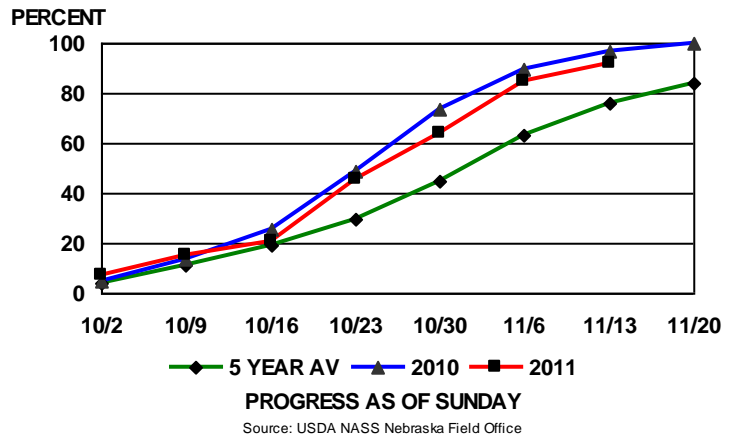

NEBRASKA SORGHUM HARVEST