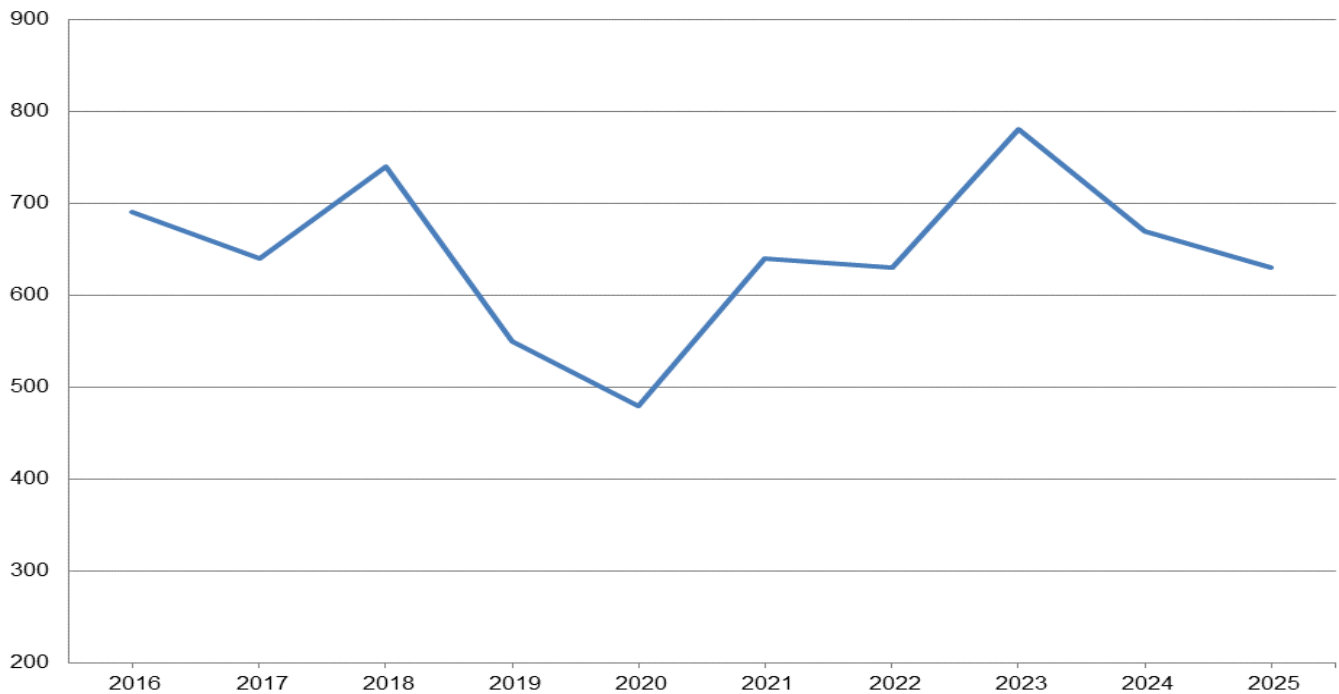

# Missouri Winter Wheat Seedings

Released January 10, 2025

Winter wheat seeded area for 2025 is estimated at 630,000 acres, down 6 percent from 2024.

## Winter Wheat Area Seeded – Missouri: 2023-2025

	Crop year			2025 as percent of 2024 (percent)
	2023 (1,000 acres)	2024 (1,000 acres)	2025 (1,000 acres)	
Winter wheat .....	780	670	630	94

## Winter Wheat Area Seeded – Missouri

Thousand acres