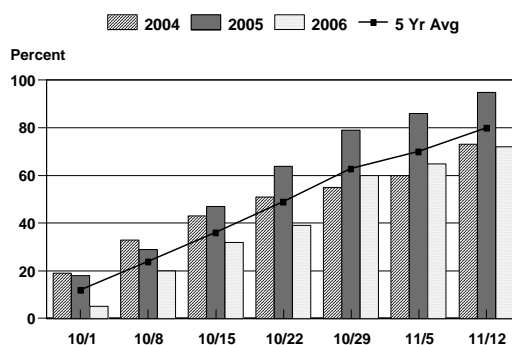

CROP PROGRESS - 2004, 2005, 2006 & 5 YEAR AVERAGE ^{1/}

CORN PLANTING PROGRESS

CORN HARVESTED PROGRESS

SOYBEAN PLANTING PROGRESS

SOYBEAN HARVESTED PROGRESS

WHEAT SEEDING PROGRESS

WHEAT HARVESTED PROGRESS

BURLEY TOBACCO SET PROGRESS

BURLEY TOBACCO CUT PROGRESS

^{1/} 5 year average is composed of 2000-2004 data.