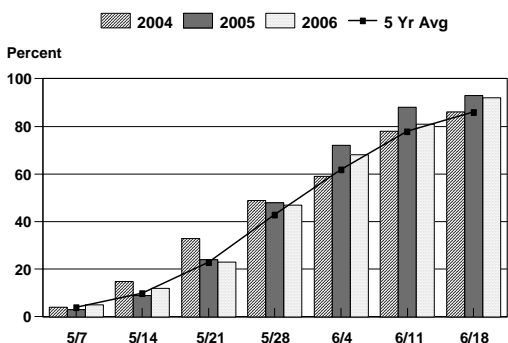

CROP PROGRESS - 2004, 2005, 2006 & 5 YEAR AVERAGE ^{1/}

CORN PLANTING PROGRESS

CORN HARVESTED PROGRESS

SOYBEAN PLANTING PROGRESS

SOYBEAN HARVESTED PROGRESS

WHEAT SEEDING PROGRESS

WHEAT HARVESTED PROGRESS

BURLEY TOBACCO SET PROGRESS

BURLEY TOBACCO CUT PROGRESS

^{1/} 5 year average is composed of 2000-2004 data.