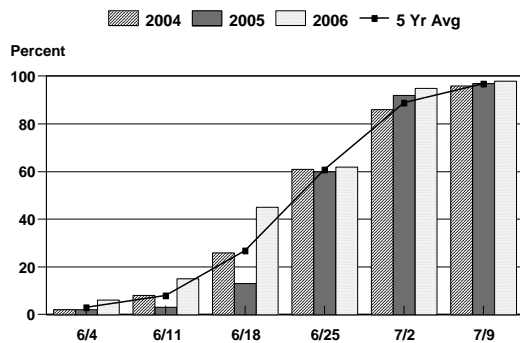

CROP PROGRESS - 2004, 2005, 2006 & 5 YEAR AVERAGE ^{1/}

CORN PLANTING PROGRESS

CORN HARVESTED PROGRESS

SOYBEAN PLANTING PROGRESS

SOYBEAN HARVESTED PROGRESS

WHEAT SEEDING PROGRESS

WHEAT HARVESTED PROGRESS

BURLEY TOBACCO SET PROGRESS

BURLEY TOBACCO CUT PROGRESS

^{1/} 5 year average is composed of 2000-2004 data.