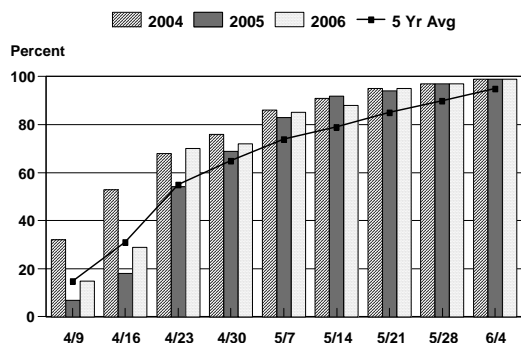

CROP PROGRESS - 2004, 2005, 2006 & 5 YEAR AVERAGE ^{1/}

CORN PLANTING PROGRESS

CORN HARVESTED PROGRESS

SOYBEAN PLANTING PROGRESS

SOYBEAN HARVESTED PROGRESS

WHEAT SEEDING PROGRESS

WHEAT HARVESTED PROGRESS

BURLEY TOBACCO SET PROGRESS

BURLEY TOBACCO CUT PROGRESS

^{1/} 5 year average is composed of 2000-2004 data.