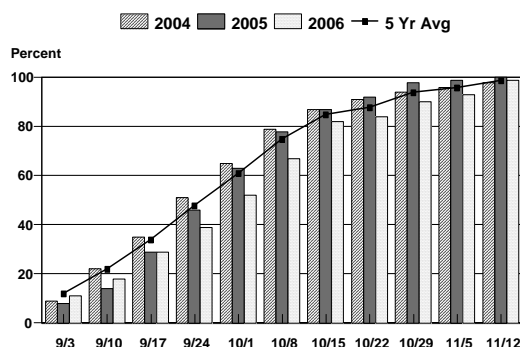

CROP PROGRESS - 2004, 2005, 2006 & 5 YEAR AVERAGE ^{1/}

CORN PLANTING PROGRESS

CORN HARVESTED PROGRESS

SOYBEAN PLANTING PROGRESS

SOYBEAN HARVESTED PROGRESS

WHEAT SEEDING PROGRESS

WHEAT HARVESTED PROGRESS

BURLEY TOBACCO SET PROGRESS

BURLEY TOBACCO CUT PROGRESS

^{1/} 5 year average is composed of 2000-2004 data.