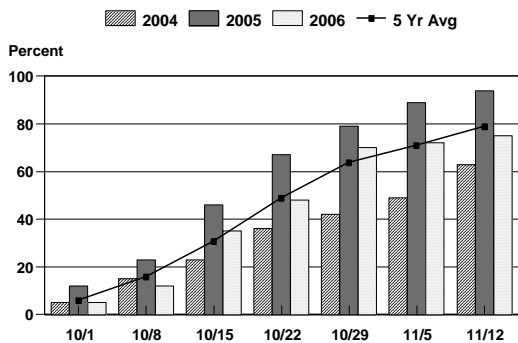

CROP PROGRESS - 2004, 2005, 2006 & 5 YEAR AVERAGE ^{1/}

CORN PLANTING PROGRESS

CORN HARVESTED PROGRESS

SOYBEAN PLANTING PROGRESS

SOYBEAN HARVESTED PROGRESS

WHEAT SEEDING PROGRESS

WHEAT HARVESTED PROGRESS

BURLEY TOBACCO SET PROGRESS

BURLEY TOBACCO CUT PROGRESS

^{1/} 5 year average is composed of 2000-2004 data.