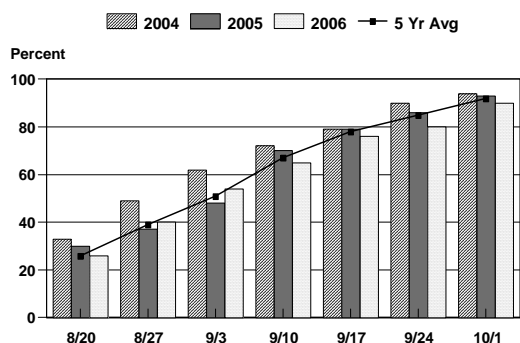

CROP PROGRESS - 2004, 2005, 2006 & 5 YEAR AVERAGE ^{1/}

CORN PLANTING PROGRESS

CORN HARVESTED PROGRESS

SOYBEAN PLANTING PROGRESS

SOYBEAN HARVESTED PROGRESS

WHEAT SEEDING PROGRESS

WHEAT HARVESTED PROGRESS

BURLEY TOBACCO SET PROGRESS

BURLEY TOBACCO CUT PROGRESS

^{1/} 5 year average is composed of 2000-2004 data.