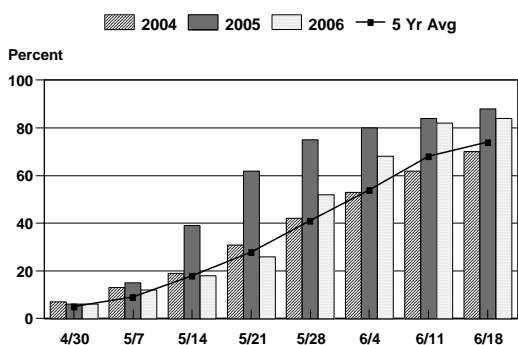

CROP PROGRESS - 2004, 2005, 2006 & 5 YEAR AVERAGE ^{1/}

CORN PLANTING PROGRESS

CORN HARVESTED PROGRESS

SOYBEAN PLANTING PROGRESS

SOYBEAN HARVESTED PROGRESS

WHEAT SEEDING PROGRESS

WHEAT HARVESTED PROGRESS

BURLEY TOBACCO SET PROGRESS

BURLEY TOBACCO CUT PROGRESS

^{1/} 5 year average is composed of 2000-2004 data.