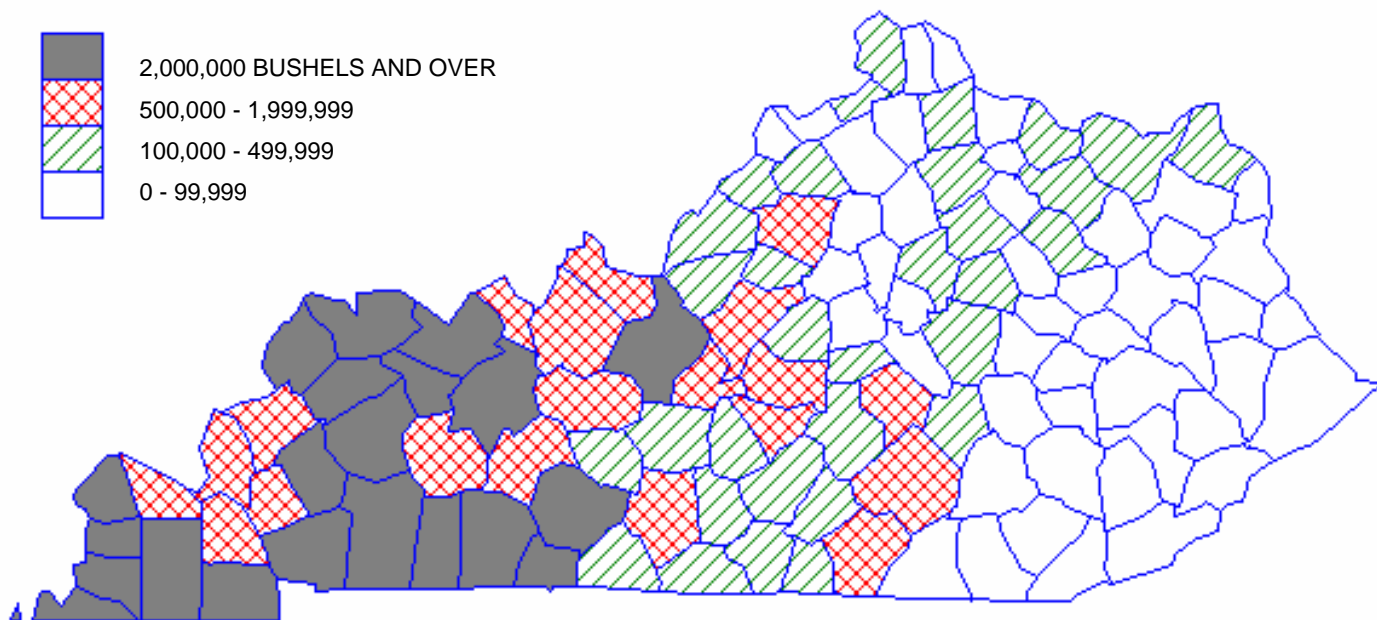

# CORN FOR GRAIN PRODUCTION – 2005

**Kentucky Corn  
All Acres Planted  
(1970 - 2005)**

**Kentucky Corn  
Acres Harvested for Grain  
(1970 - 2005)**

**Kentucky Corn  
Yield Per Harvested Acre  
(1970 - 2005)**

**Kentucky Corn  
Total Grain Production  
(1970 - 2005)**