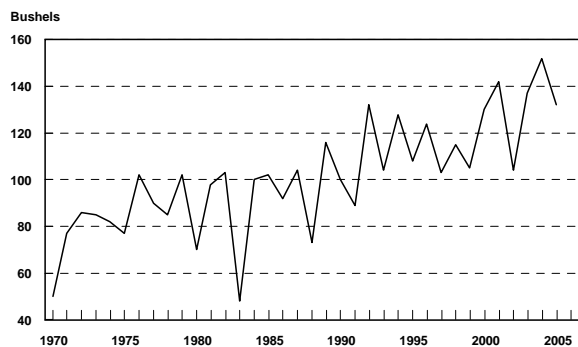

# CORN FOR GRAIN PRODUCTION – 2005

**Kentucky Corn  
All Acres Planted  
(1970 - 2005)**

**Kentucky Corn  
Acres Harvested for Grain  
(1970 - 2005)**

**Kentucky Corn  
Yield Per Harvested Acre  
(1970 - 2005)**

**Kentucky Corn  
Total Grain Production  
(1970 - 2005)**