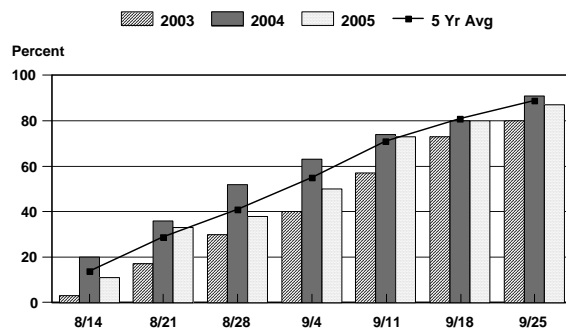

CROP PROGRESS - 2003, 2004, 2005 & 5 YEAR AVERAGE ^{1/}

CORN PLANTING PROGRESS

CORN HARVESTED PROGRESS

SOYBEAN PLANTING PROGRESS

SOYBEAN HARVESTED PROGRESS

WHEAT SEEDING PROGRESS

WHEAT HARVESTED PROGRESS

BURLEY TOBACCO SET PROGRESS

BURLEY TOBACCO CUT PROGRESS

^{1/} 5 year average is composed of 2000-2004 data.