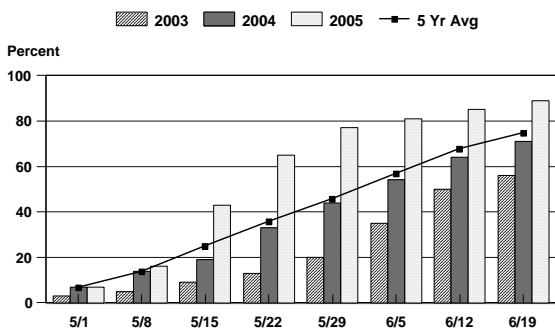

CROP PROGRESS - 2003, 2004, 2005 & 5 YEAR AVERAGE ^{1/}

CORN PLANTING PROGRESS

CORN HARVESTED PROGRESS

SOYBEAN PLANTING PROGRESS

SOYBEAN HARVESTED PROGRESS

WHEAT SEEDING PROGRESS

WHEAT HARVESTED PROGRESS

BURLEY TOBACCO SET PROGRESS

BURLEY TOBACCO CUT PROGRESS

^{1/} 5 year average is composed of 2000-2004 data.