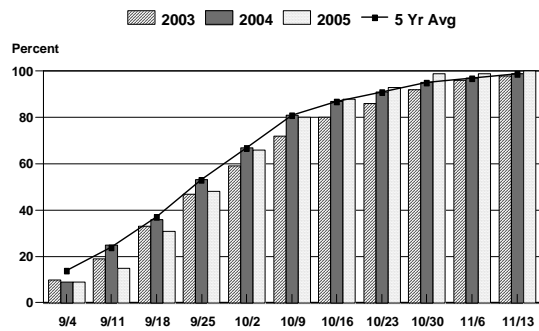

CROP PROGRESS - 2003, 2004, 2005 & 5 YEAR AVERAGE ^{1/}

CORN PLANTING PROGRESS

CORN HARVESTED PROGRESS

SOYBEAN PLANTING PROGRESS

SOYBEAN HARVESTED PROGRESS

WHEAT SEEDING PROGRESS

WHEAT HARVESTED PROGRESS

BURLEY TOBACCO SET PROGRESS

BURLEY TOBACCO CUT PROGRESS

^{1/} 5 year average is composed of 2000-2004 data.