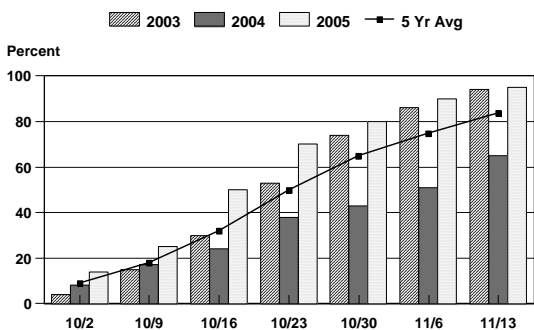

CROP PROGRESS - 2003, 2004, 2005 & 5 YEAR AVERAGE ^{1/}

CORN PLANTING PROGRESS

CORN HARVESTED PROGRESS

SOYBEAN PLANTING PROGRESS

SOYBEAN HARVESTED PROGRESS

WHEAT SEEDING PROGRESS

WHEAT HARVESTED PROGRESS

BURLEY TOBACCO SET PROGRESS

BURLEY TOBACCO CUT PROGRESS

^{1/} 5 year average is composed of 2000-2004 data.