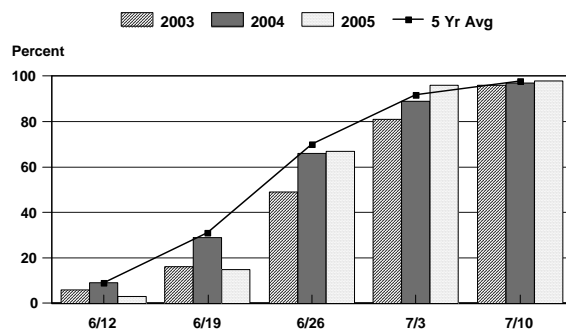

CROP PROGRESS - 2003, 2004, 2005 & 5 YEAR AVERAGE ^{1/}

CORN PLANTING PROGRESS

CORN HARVESTED PROGRESS

SOYBEAN PLANTING PROGRESS

SOYBEAN HARVESTED PROGRESS

WHEAT SEEDING PROGRESS

WHEAT HARVESTED PROGRESS

BURLEY TOBACCO SET PROGRESS

BURLEY TOBACCO CUT PROGRESS

^{1/} 5 year average is composed of 2000-2004 data.