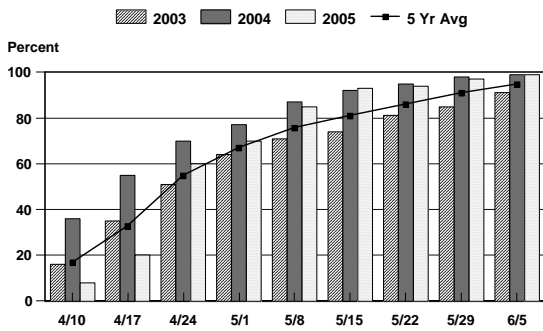

CROP PROGRESS - 2003, 2004, 2005 & 5 YEAR AVERAGE ^{1/}

CORN PLANTING PROGRESS

CORN HARVESTED PROGRESS

SOYBEAN PLANTING PROGRESS

SOYBEAN HARVESTED PROGRESS

WHEAT SEEDING PROGRESS

WHEAT HARVESTED PROGRESS

BURLEY TOBACCO SET PROGRESS

BURLEY TOBACCO CUT PROGRESS

^{1/} 5 year average is composed of 2000-2004 data.