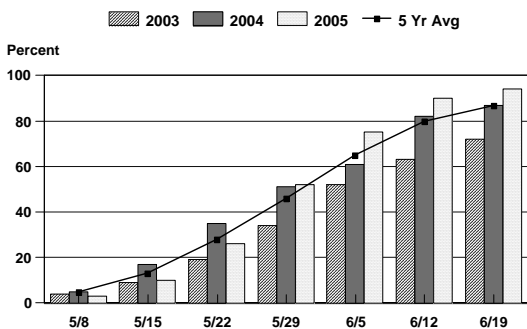

CROP PROGRESS - 2003, 2004, 2005 & 5 YEAR AVERAGE ^{1/}

CORN PLANTING PROGRESS

CORN HARVESTED PROGRESS

SOYBEAN PLANTING PROGRESS

SOYBEAN HARVESTED PROGRESS

WHEAT SEEDING PROGRESS

WHEAT HARVESTED PROGRESS

BURLEY TOBACCO SET PROGRESS

BURLEY TOBACCO CUT PROGRESS

^{1/} 5 year average is composed of 2000-2004 data.