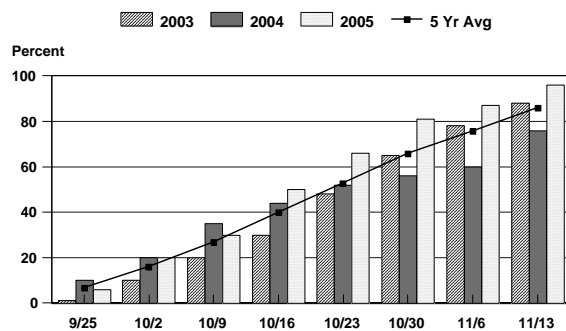

CROP PROGRESS - 2003, 2004, 2005 & 5 YEAR AVERAGE ^{1/}

CORN PLANTING PROGRESS

CORN HARVESTED PROGRESS

SOYBEAN PLANTING PROGRESS

SOYBEAN HARVESTED PROGRESS

WHEAT SEEDING PROGRESS

WHEAT HARVESTED PROGRESS

BURLEY TOBACCO SET PROGRESS

BURLEY TOBACCO CUT PROGRESS

^{1/} 5 year average is composed of 2000-2004 data.