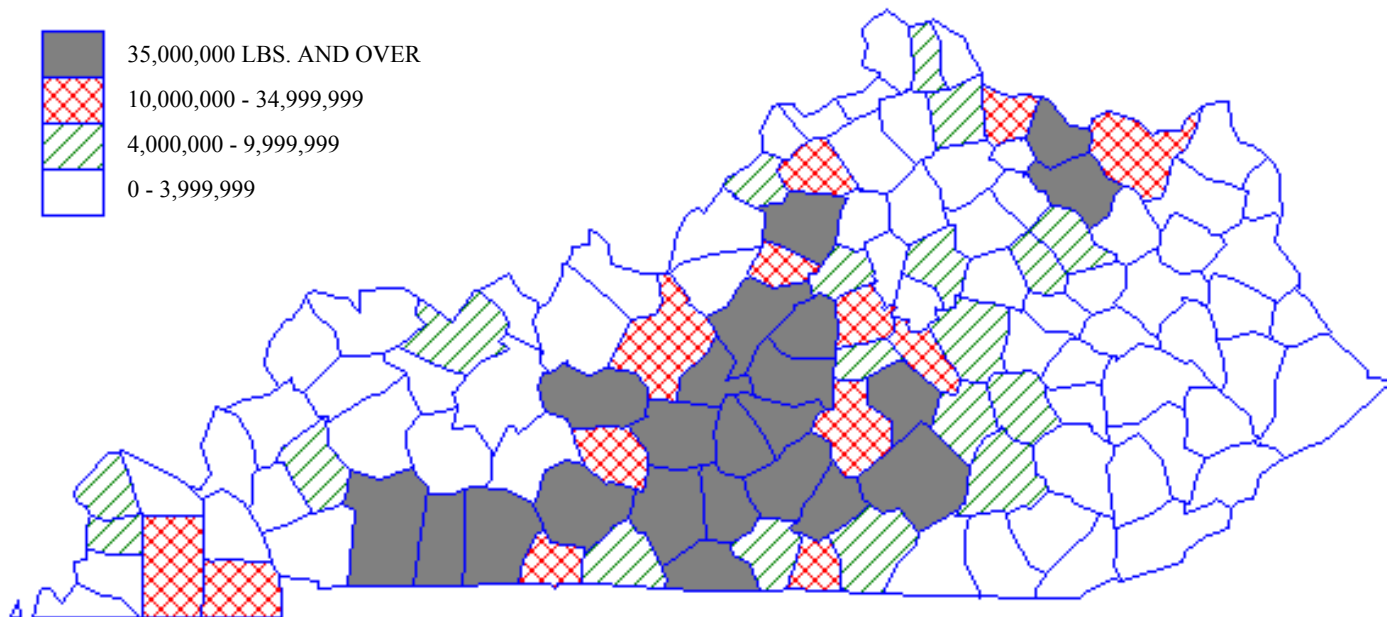

MILK PRODUCTION - 2001

**Kentucky Average Milk Cow Numbers
 Annual Average Milk Production Per Cow
 (1950 - 2001)**