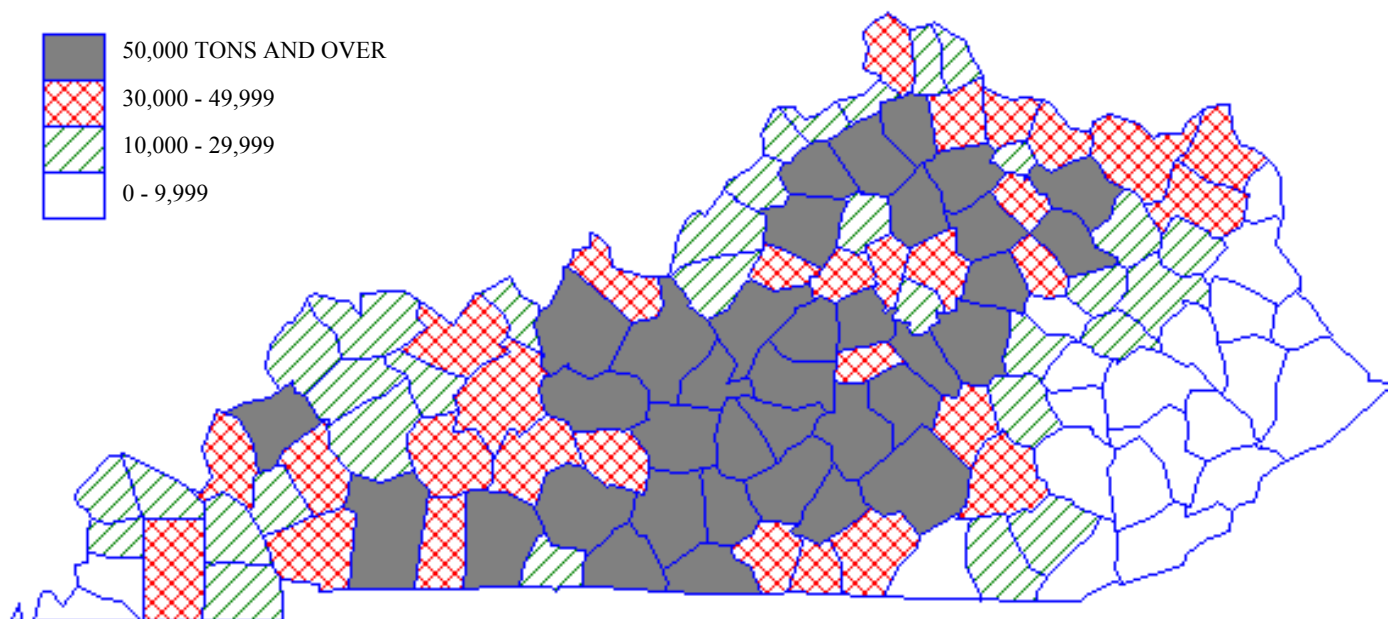

ALL OTHER HAY PRODUCTION - 2001

Kentucky All Other Hay Acres Harvested (1950 - 2001)

Kentucky All Other Hay Yield Per Harvested Acre (1950 - 2001)

Kentucky All Other Hay Production (1950 - 2001)