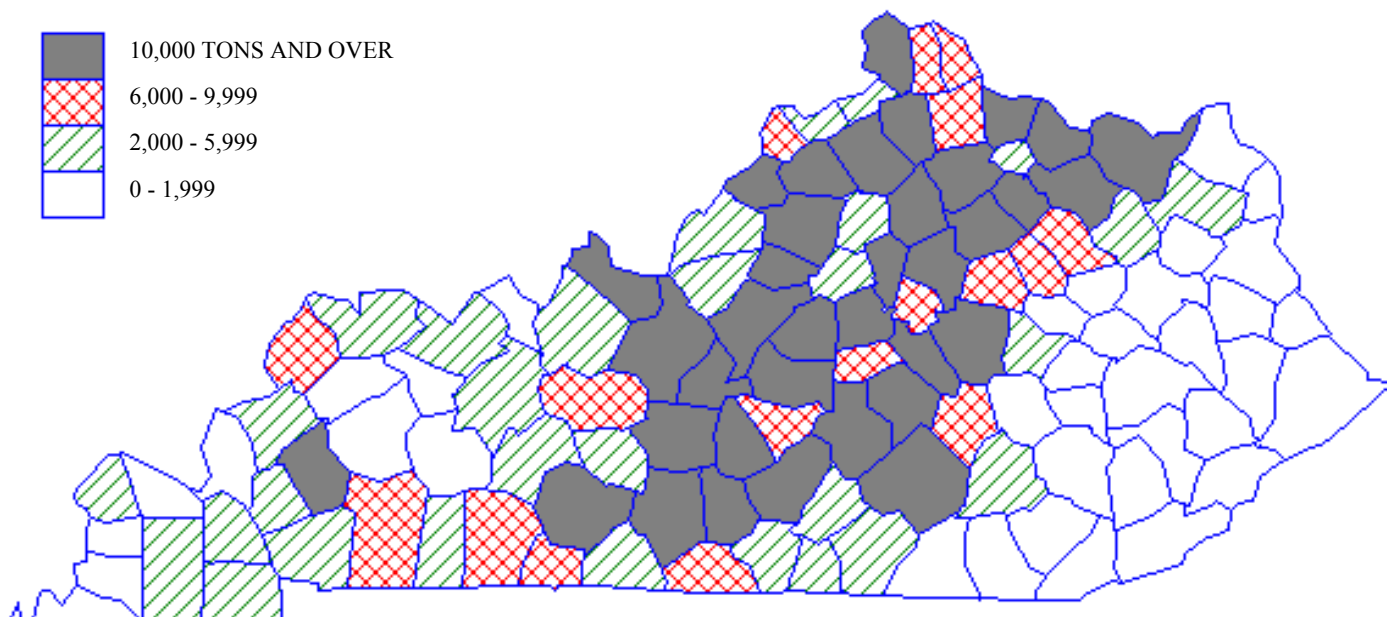

ALFALFA HAY PRODUCTION - 2001

Kentucky Alfalfa Hay Acres Harvested (1950 - 2001)

Kentucky Alfalfa Hay Yield Per Harvested Acre (1950 - 2001)

Kentucky Alfalfa Hay Production (1950 - 2001)