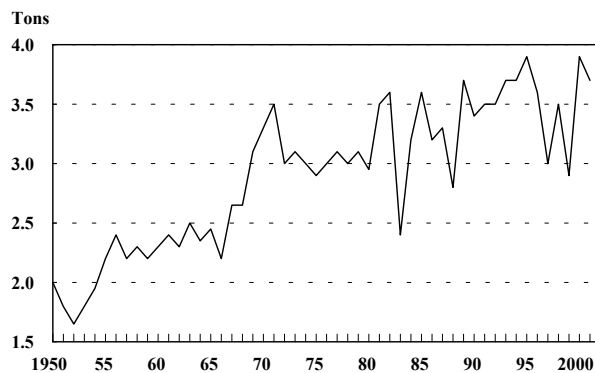

ALFALFA HAY PRODUCTION - 2001

Kentucky Alfalfa Hay Acres Harvested (1950 - 2001)

Kentucky Alfalfa Hay Yield Per Harvested Acre (1950 - 2001)

Kentucky Alfalfa Hay Production (1950 - 2001)