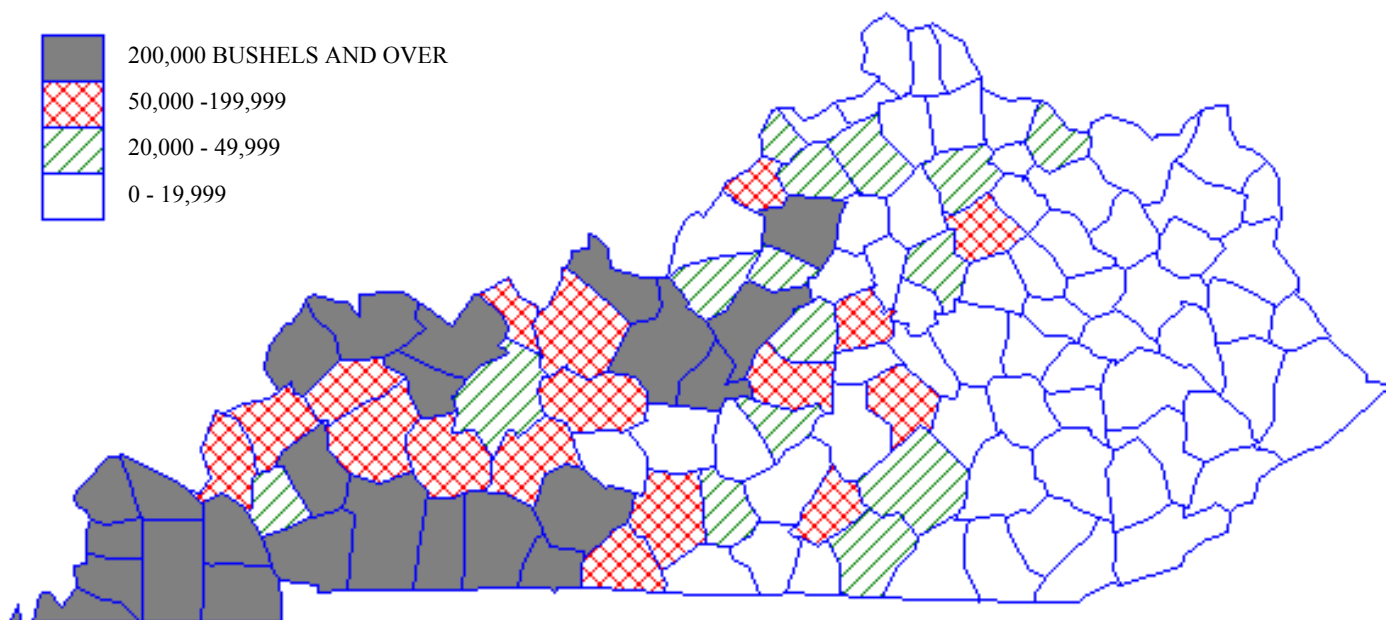

WINTER WHEAT PRODUCTION - 2001

**Kentucky Winter Wheat
All Acres Planted
(1950 - 2001)**

**Kentucky Winter Wheat
Acres Harvested for Grain
(1950 - 2001)**

**Kentucky Winter Wheat
Yield Per Harvested Acre
(1950 - 2001)**

**Kentucky Winter Wheat
Total Grain Production
(1950 - 2001)**