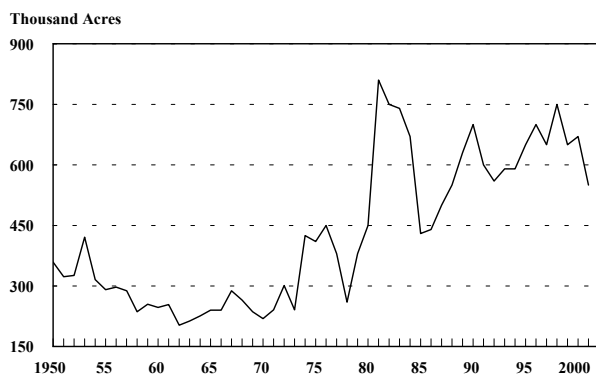

WINTER WHEAT PRODUCTION - 2001

**Kentucky Winter Wheat
All Acres Planted
(1950 - 2001)**

**Kentucky Winter Wheat
Acres Harvested for Grain
(1950 - 2001)**

**Kentucky Winter Wheat
Yield Per Harvested Acre
(1950 - 2001)**

**Kentucky Winter Wheat
Total Grain Production
(1950 - 2001)**