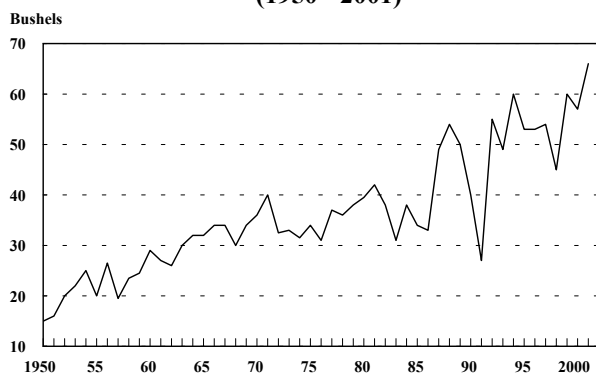

WINTER WHEAT PRODUCTION - 2001

**Kentucky Winter Wheat
All Acres Planted
(1950 - 2001)**

**Kentucky Winter Wheat
Acres Harvested for Grain
(1950 - 2001)**

**Kentucky Winter Wheat
Yield Per Harvested Acre
(1950 - 2001)**

**Kentucky Winter Wheat
Total Grain Production
(1950 - 2001)**