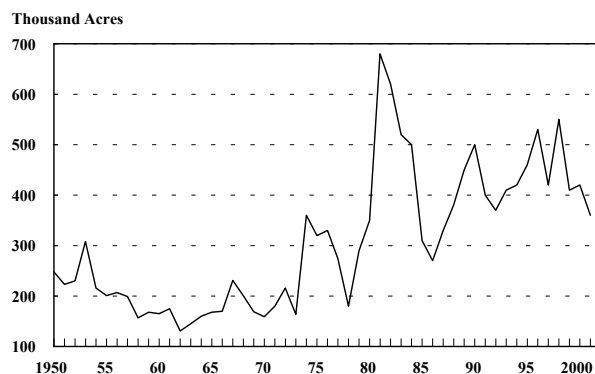

WINTER WHEAT PRODUCTION - 2001

**Kentucky Winter Wheat
All Acres Planted
(1950 - 2001)**

**Kentucky Winter Wheat
Acres Harvested for Grain
(1950 - 2001)**

**Kentucky Winter Wheat
Yield Per Harvested Acre
(1950 - 2001)**

**Kentucky Winter Wheat
Total Grain Production
(1950 - 2001)**