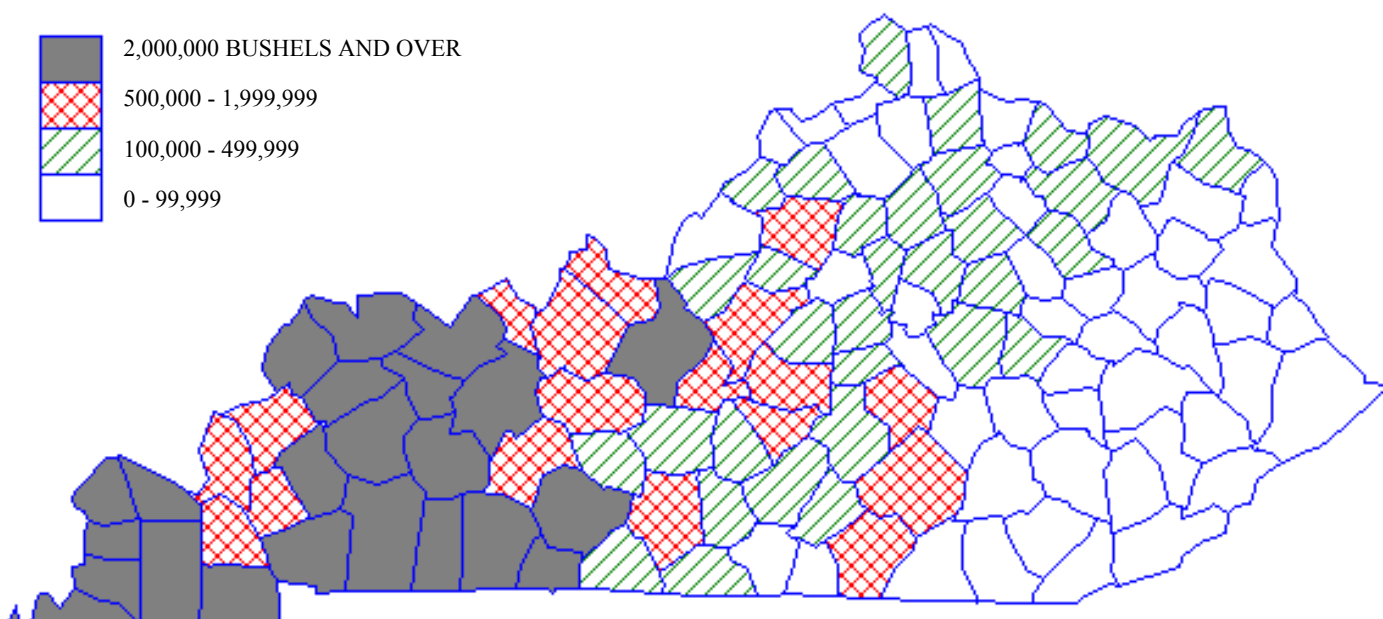

# CORN FOR GRAIN PRODUCTION - 2001

**Kentucky Corn  
All Acres Planted  
(1950 - 2001)**

**Kentucky Corn  
Acres Harvested for Grain  
(1950 - 2001)**

**Kentucky Corn  
Yield Per Harvested Acre  
(1950 - 2001)**

**Kentucky Corn  
Total Grain Production  
(1950 - 2001)**