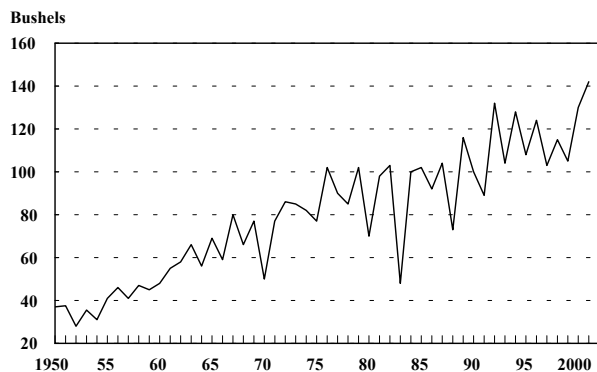

# CORN FOR GRAIN PRODUCTION - 2001

**Kentucky Corn  
All Acres Planted  
(1950 - 2001)**

**Kentucky Corn  
Acres Harvested for Grain  
(1950 - 2001)**

**Kentucky Corn  
Yield Per Harvested Acre  
(1950 - 2001)**

**Kentucky Corn  
Total Grain Production  
(1950 - 2001)**