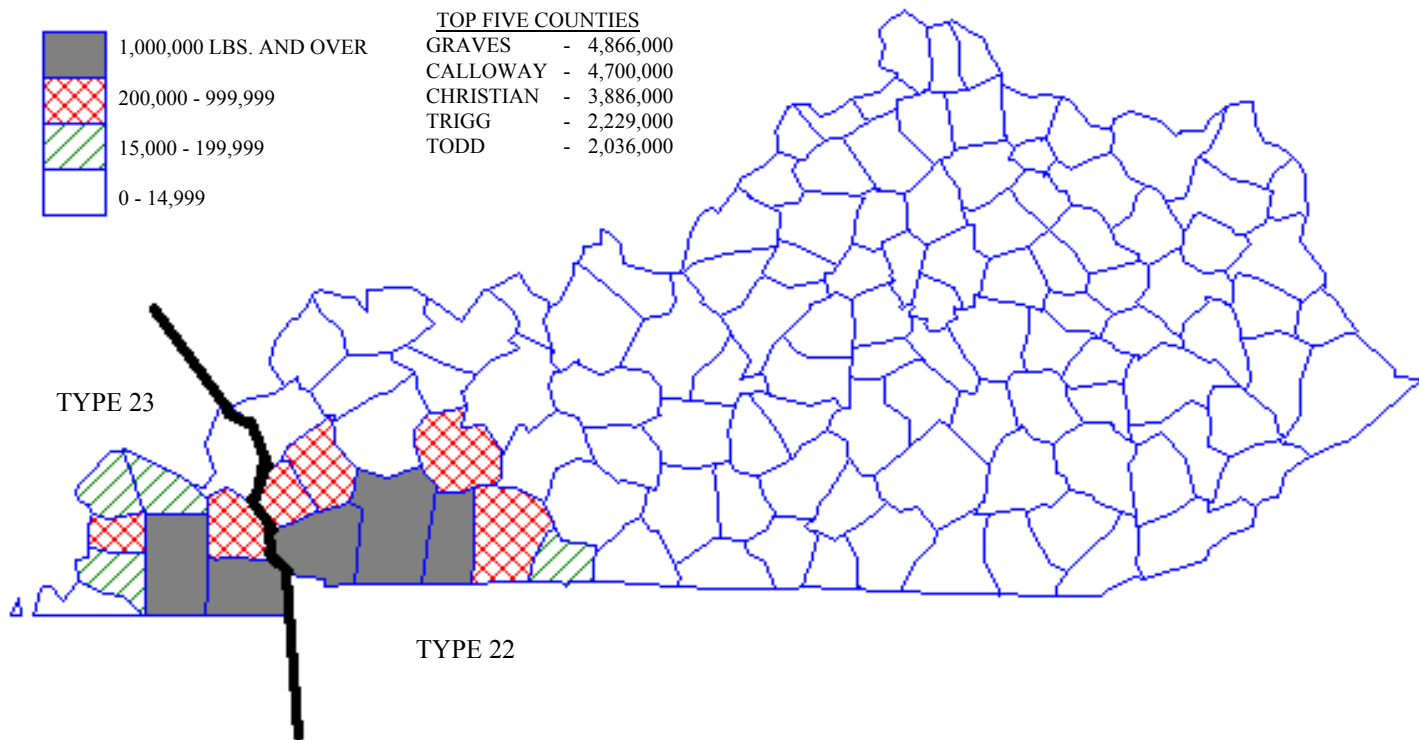

## DARK FIRE-CURED TOBACCO PRODUCTION - 2001

## DARK AIR-CURED TOBACCO PRODUCTION - 2001