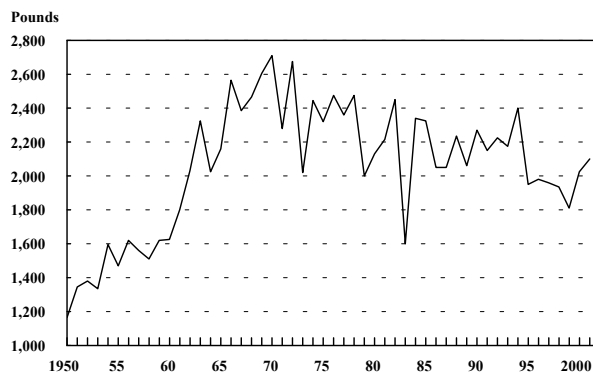

BURLEY TOBACCO PRODUCTION - 2001

Kentucky Burley Tobacco Harvested Acres (1950 - 2001)

Kentucky Burley Tobacco Yield Per Harvested Acre (1950 - 2001)

Kentucky Burley Tobacco Production (1950 - 2001)

Kentucky and Burley Belt (8 State) Burley Tobacco Basic Quotas (1977 - 2002)