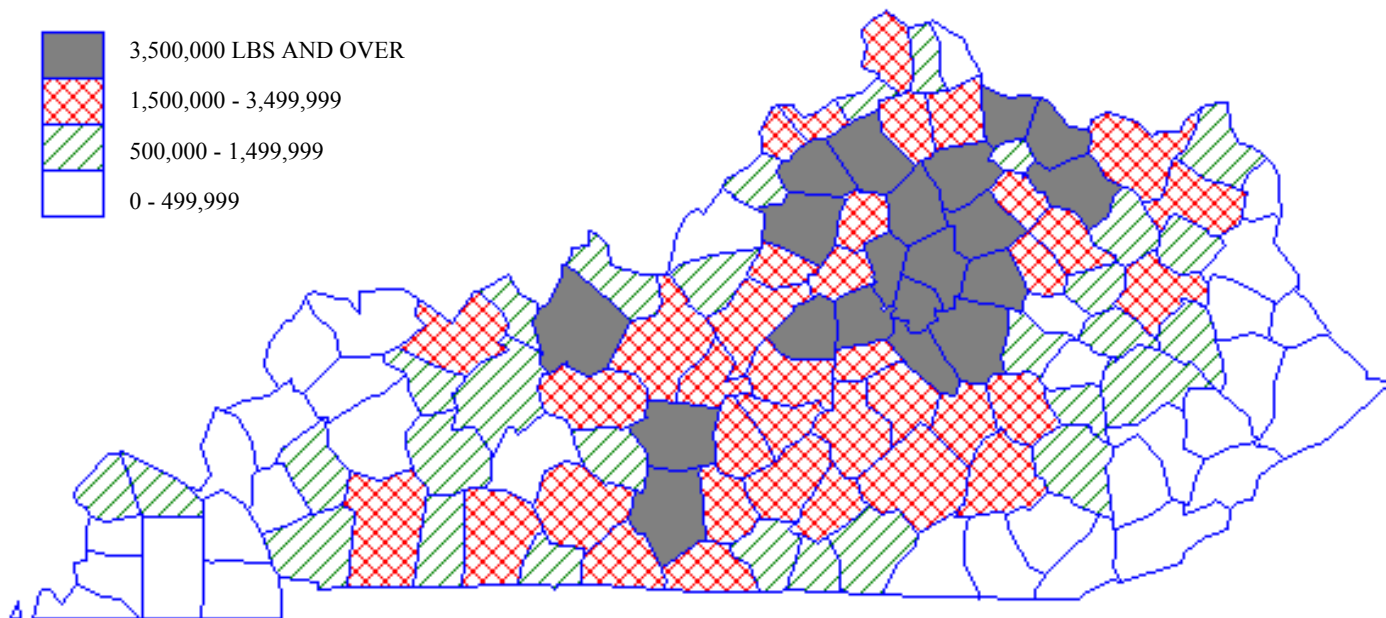

BURLEY TOBACCO PRODUCTION - 2001

Kentucky Burley Tobacco Harvested Acres (1950 - 2001)

Kentucky Burley Tobacco Yield Per Harvested Acre (1950 - 2001)

Kentucky Burley Tobacco Production (1950 - 2001)

Kentucky and Burley Belt (8 State) Burley Tobacco Basic Quotas (1977 - 2002)