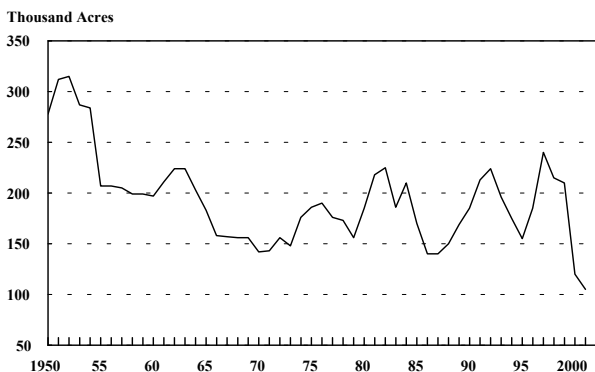

BURLEY TOBACCO PRODUCTION - 2001

Kentucky Burley Tobacco Harvested Acres (1950 - 2001)

Kentucky Burley Tobacco Yield Per Harvested Acre (1950 - 2001)

Kentucky Burley Tobacco Production (1950 - 2001)

Kentucky and Burley Belt (8 State) Burley Tobacco Basic Quotas (1977 - 2002)