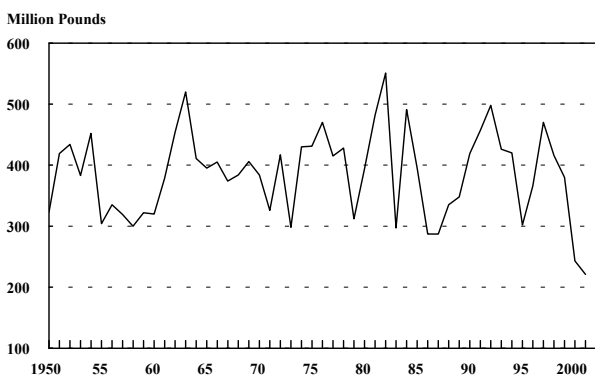

BURLEY TOBACCO PRODUCTION - 2001

Kentucky Burley Tobacco Harvested Acres (1950 - 2001)

Kentucky Burley Tobacco Yield Per Harvested Acre (1950 - 2001)

Kentucky Burley Tobacco Production (1950 - 2001)

Kentucky and Burley Belt (8 State) Burley Tobacco Basic Quotas (1977 - 2002)