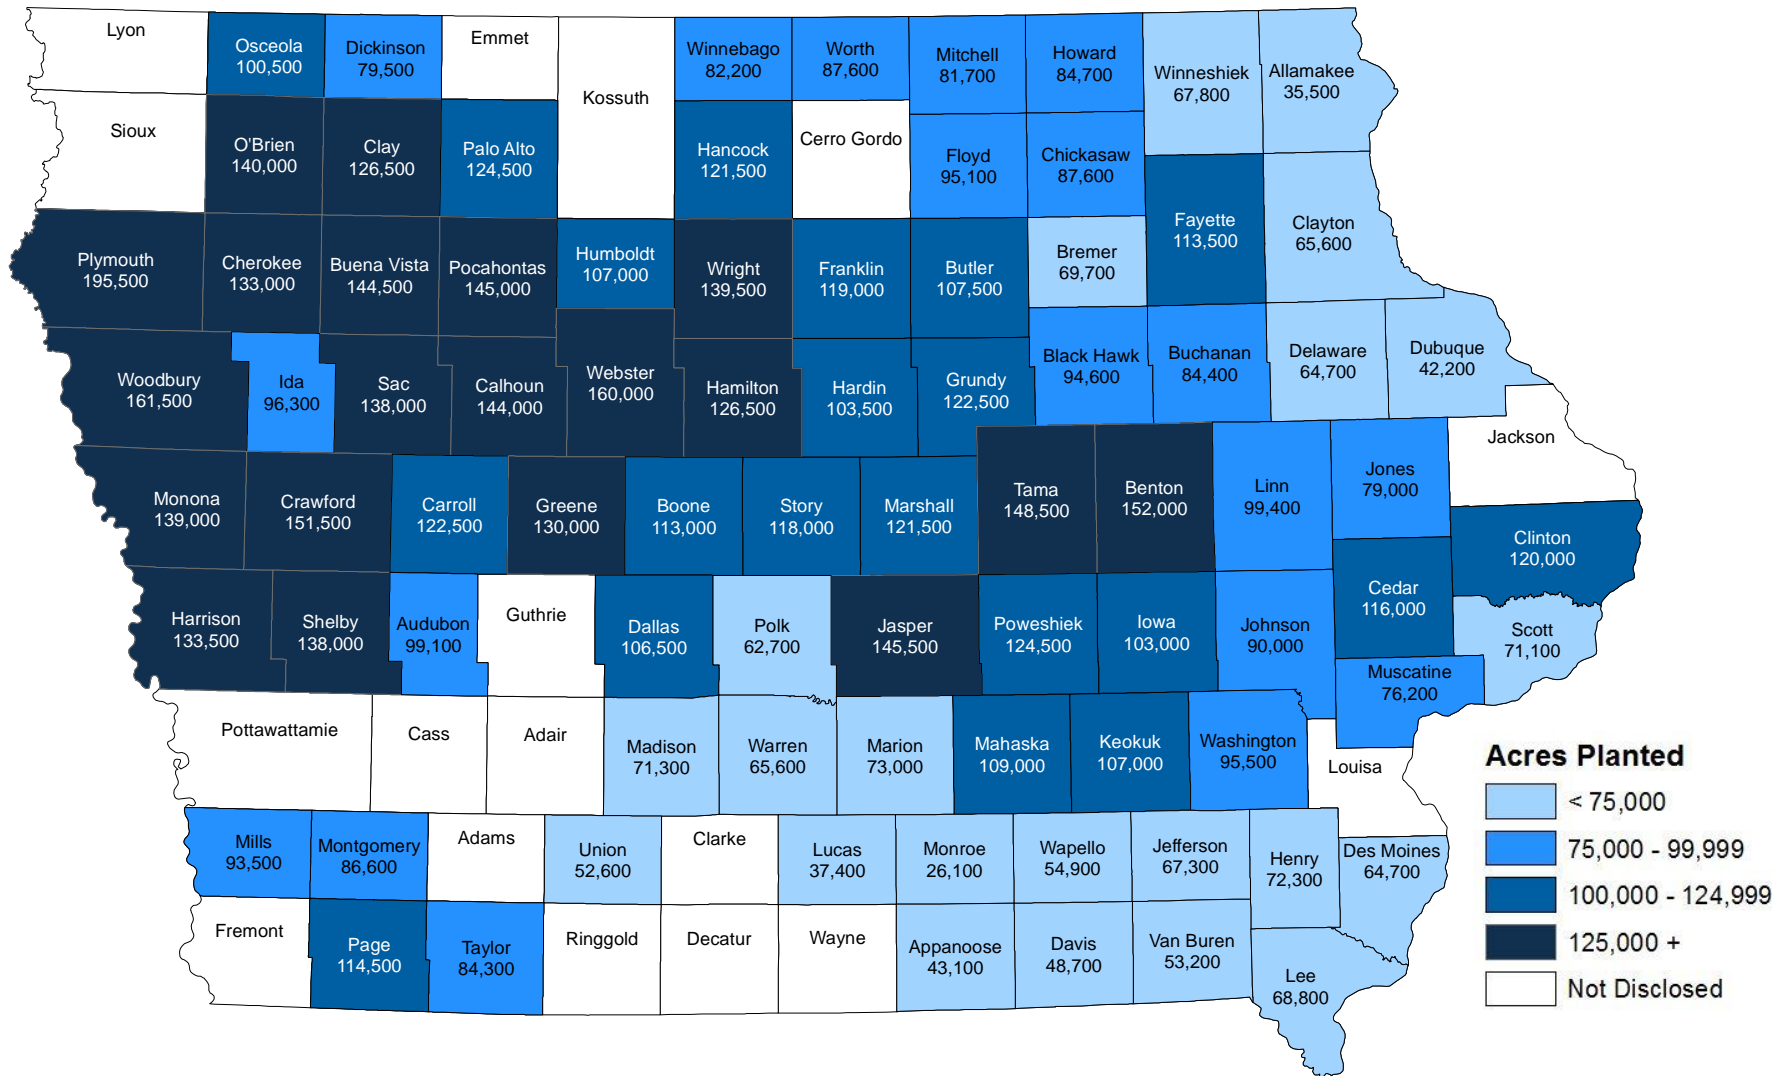

Soybeans Planted – Iowa: 2023

State Total: 9,950,000 Acres

Provided by USDA, National Agricultural Statistics Service, Upper Midwest Region

USDA is an equal opportunity provider and employer.

Soybeans Harvested – Iowa: 2023

State Total: 9,880,000 Acres

Provided by USDA, National Agricultural Statistics Service, Upper Midwest Region

USDA is an equal opportunity provider and employer.

Soybean Production – Iowa: 2023

State Total: 573,040,000 Bushels

Provided by USDA, National Agricultural Statistics Service, Upper Midwest Region

USDA is an equal opportunity provider and employer.

Soybean Yield – Iowa: 2023

State Average: 58.0 Bushels per Harvested Acre