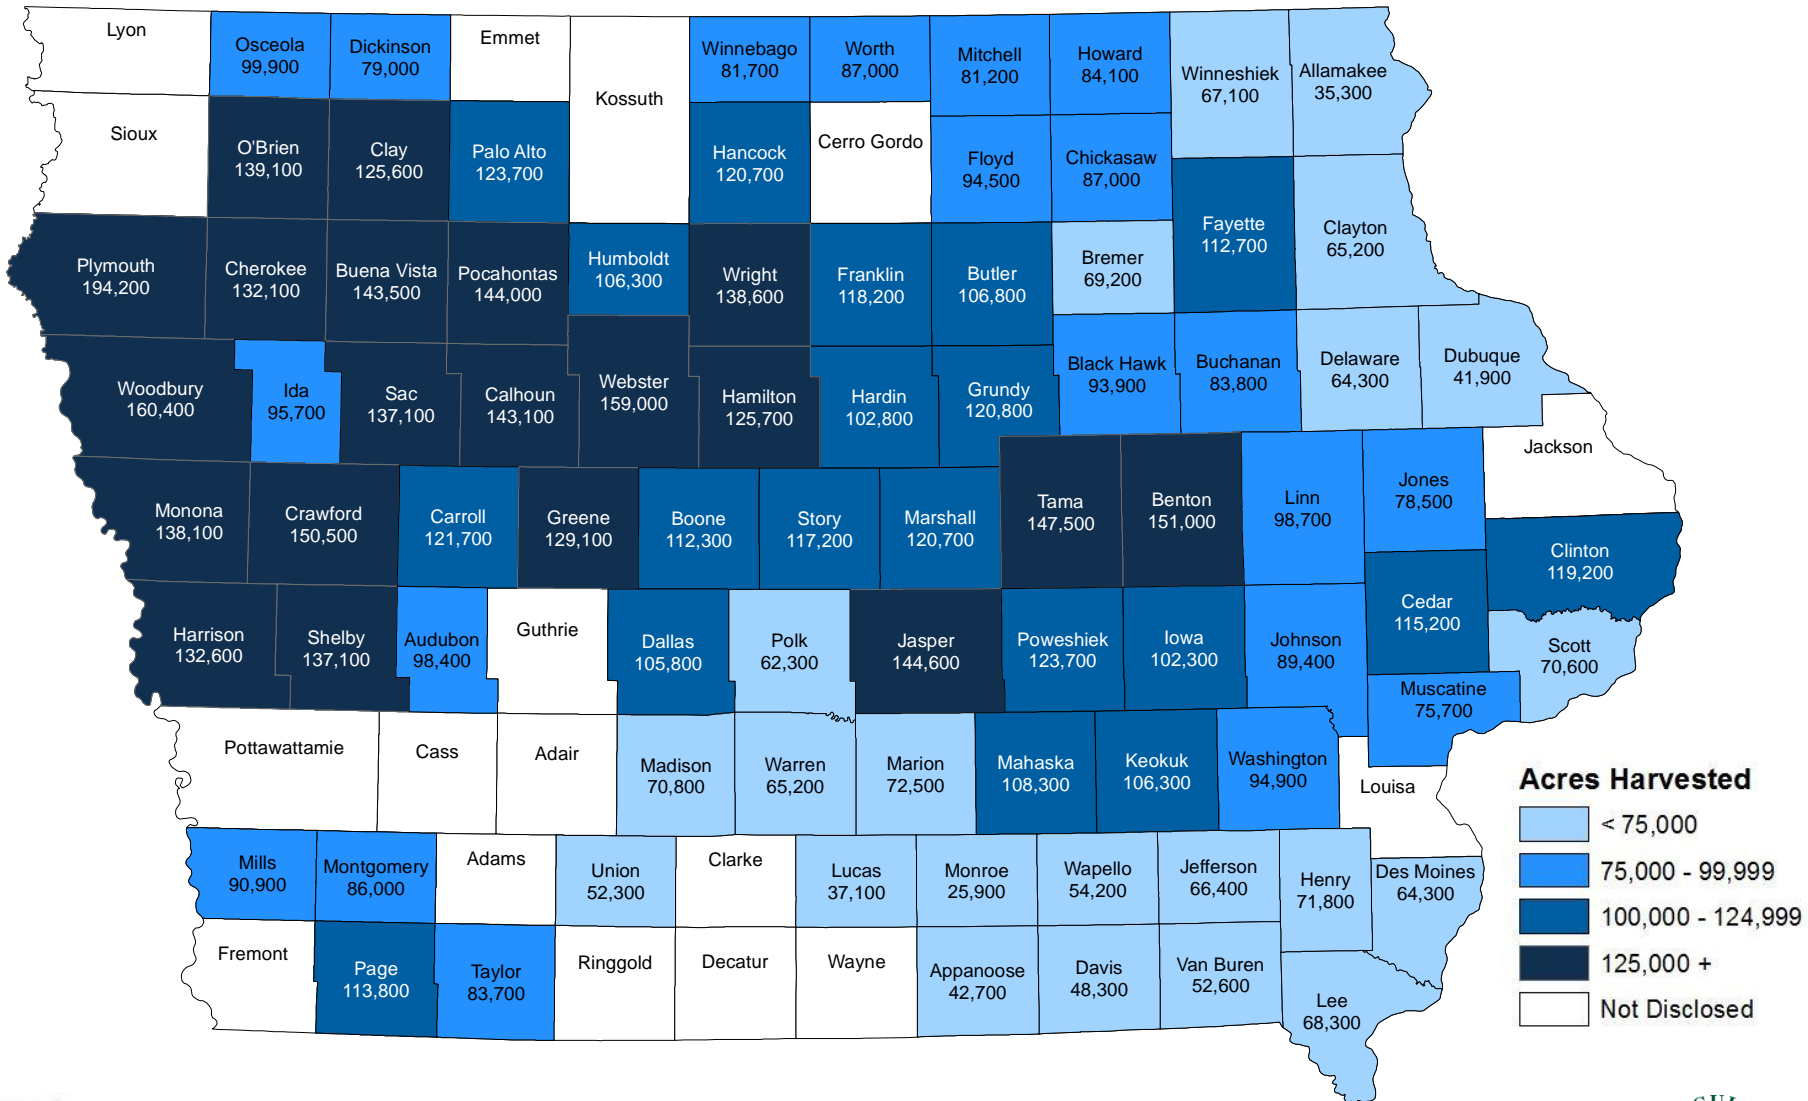

Soybeans Planted – Iowa: 2023

State Total: 9,950,000 Acres

Provided by USDA, National Agricultural Statistics Service, Upper Midwest Region

USDA is an equal opportunity provider and employer.

Soybeans Harvested – Iowa: 2023

State Total: 9,880,000 Acres

Provided by USDA, National Agricultural Statistics Service, Upper Midwest Region

USDA is an equal opportunity provider and employer.

Soybean Production – Iowa: 2023

State Total: 573,040,000 Bushels

Provided by USDA, National Agricultural Statistics Service, Upper Midwest Region

USDA is an equal opportunity provider and employer.

Soybean Yield – Iowa: 2023

State Average: 58.0 Bushels per Harvested Acre