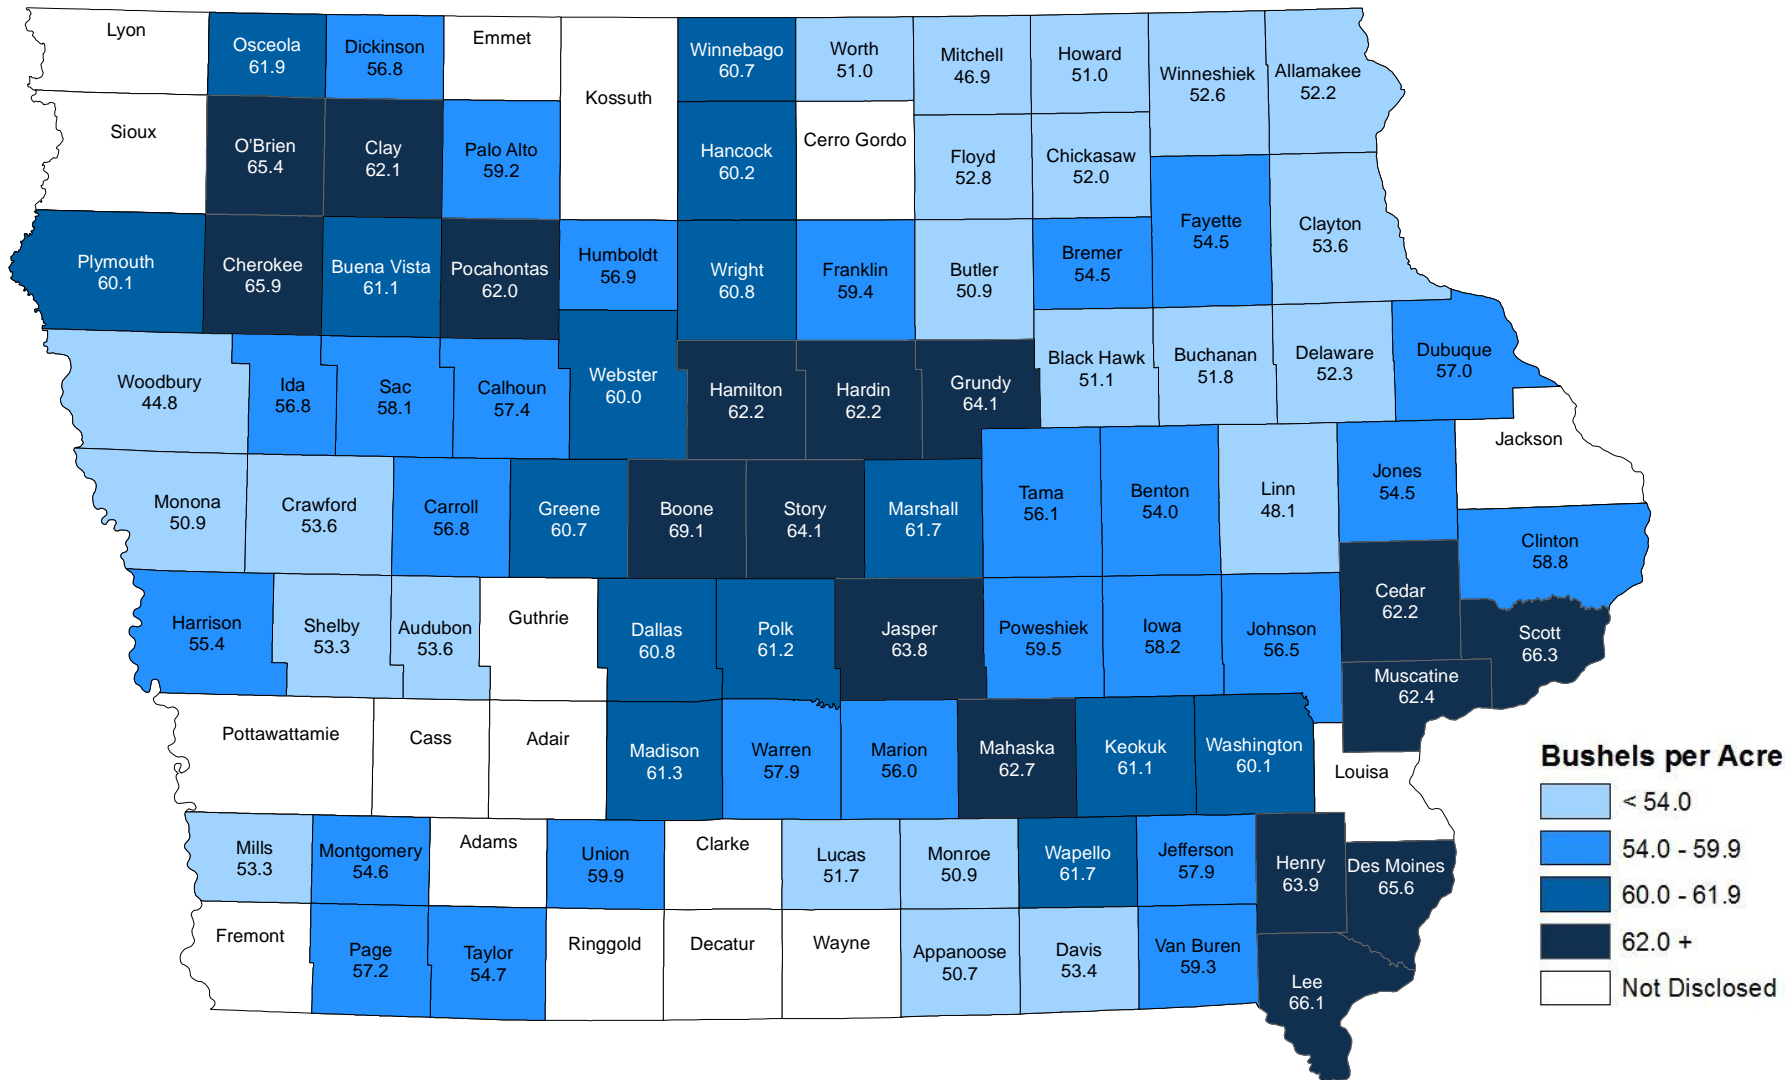

Soybeans Planted – Iowa: 2023

State Total: 9,950,000 Acres

Provided by USDA, National Agricultural Statistics Service, Upper Midwest Region

USDA is an equal opportunity provider and employer.

Soybeans Harvested – Iowa: 2023

State Total: 9,880,000 Acres

Provided by USDA, National Agricultural Statistics Service, Upper Midwest Region

USDA is an equal opportunity provider and employer.

Soybean Production – Iowa: 2023

State Total: 573,040,000 Bushels

Provided by USDA, National Agricultural Statistics Service, Upper Midwest Region

USDA is an equal opportunity provider and employer.

Soybean Yield – Iowa: 2023

State Average: 58.0 Bushels per Harvested Acre