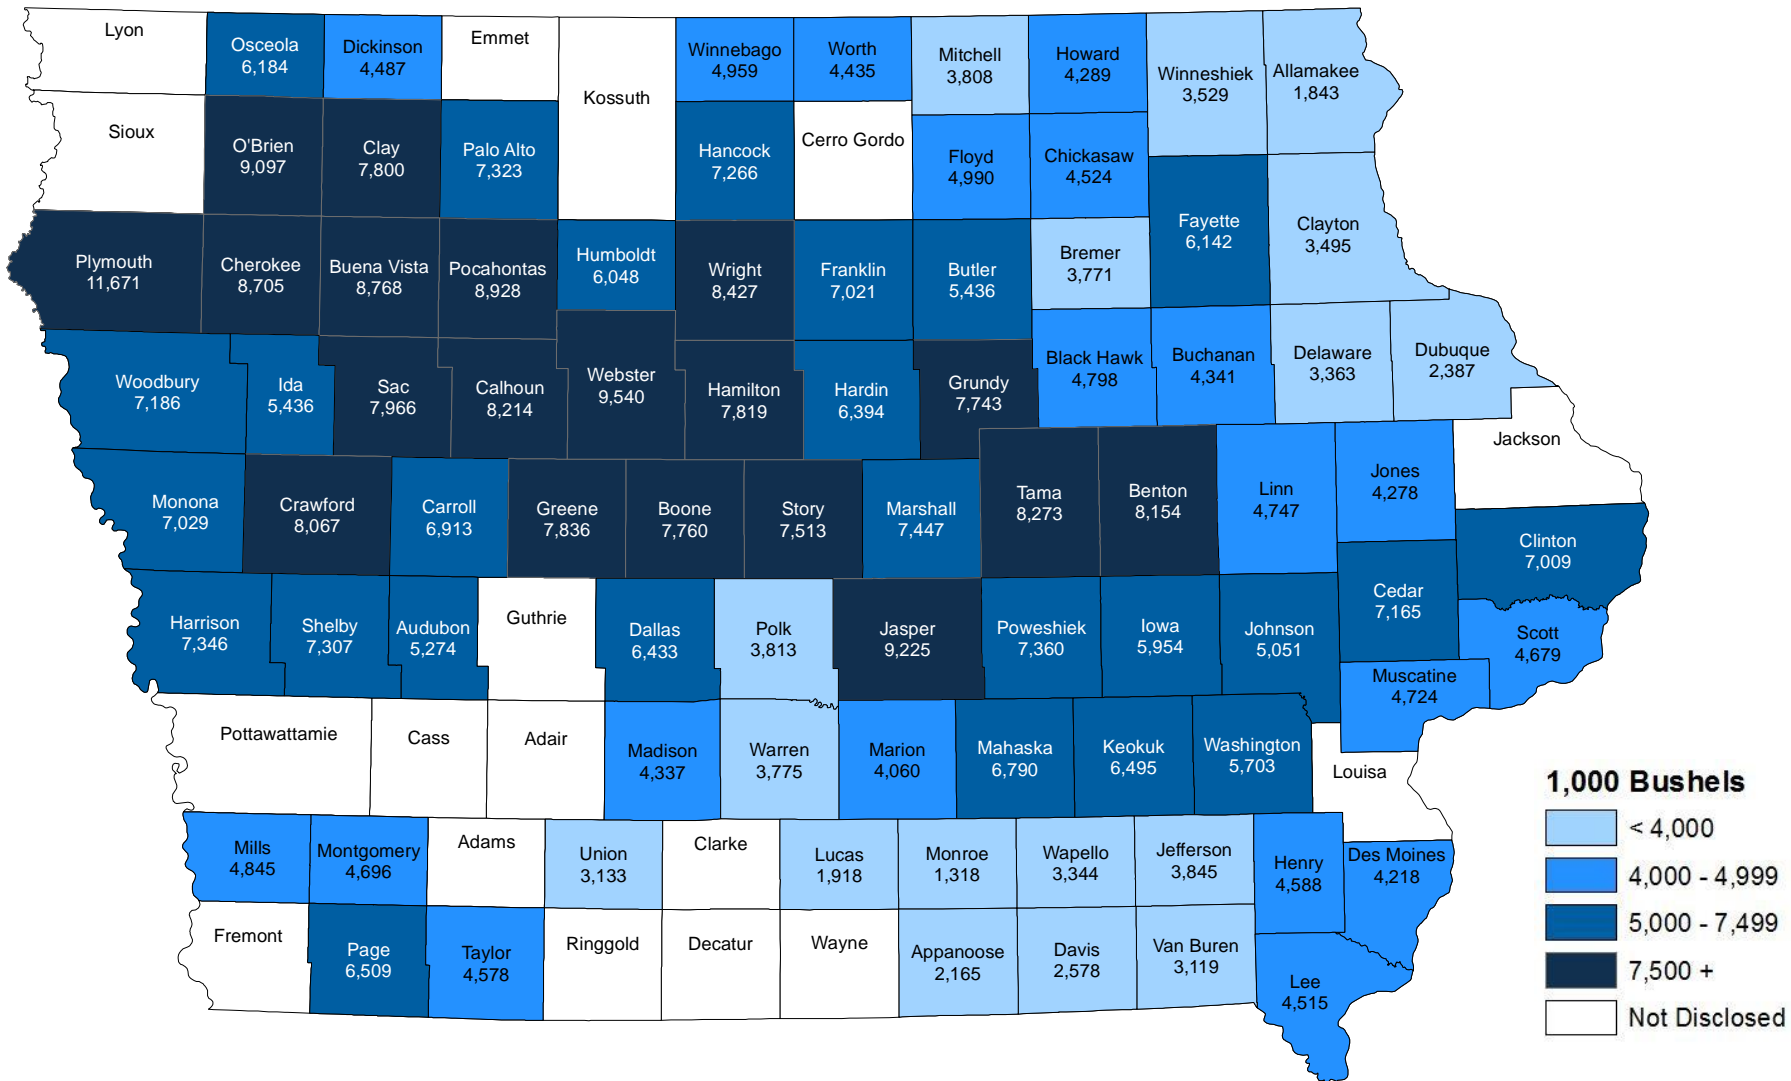

Soybeans Planted – Iowa: 2023

State Total: 9,950,000 Acres

Provided by USDA, National Agricultural Statistics Service, Upper Midwest Region

USDA is an equal opportunity provider and employer.

Soybeans Harvested – Iowa: 2023

State Total: 9,880,000 Acres

Provided by USDA, National Agricultural Statistics Service, Upper Midwest Region

USDA is an equal opportunity provider and employer.

Soybean Production – Iowa: 2023

State Total: 573,040,000 Bushels

Provided by USDA, National Agricultural Statistics Service, Upper Midwest Region

USDA is an equal opportunity provider and employer.

Soybean Yield – Iowa: 2023

State Average: 58.0 Bushels per Harvested Acre