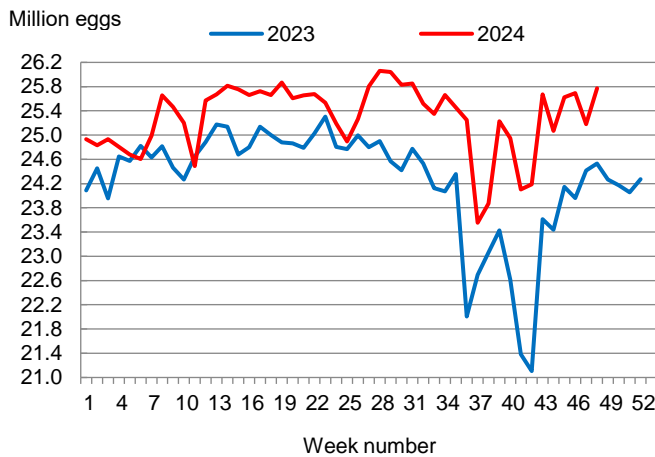

Arkansas Broiler Hatchery

Released: December 4, 2024

Delta Region – Arkansas Field Office

10800 Financial Centre Parkway, Suite 110, Little Rock, Arkansas 72211

(501) 228-9926 · (855) 270-2705 FAX · www.nass.usda.gov

Cooperating with the Arkansas Department of Agriculture

This report contains the results from the **Weekly Broiler Hatchery Report**. These data are also posted on our web site at <https://www.nass.usda.gov/ar> and in a more detailed report at <https://www.nass.usda.gov>. Thanks to all who responded to this survey.

Broiler-Type Eggs Set Up 5 Percent from Last Year

Arkansas hatcheries set 25.8 million broiler-type eggs during the week ending November 30, 2024, up 5 percent from the comparable week in 2023 and up 2 percent from the previous week.

Hatcheries in the United States weekly program set 248 million eggs in incubators during the week ending November 30, 2024, up 2 percent from a year ago.

Broiler-Type Chicks Placed Down 1 Percent

Arkansas broiler-type chicks placed for meat production were 21.0 million chicks during the week ending November 30, 2024, down 1 percent from the comparable week in 2023 and down 2 percent from the previous week.

Broiler growers in the United States weekly program placed 189 million chicks for meat production during the week ending November 30, 2024, up 2 percent from a year ago.

**Broiler-Type Eggs Set
Arkansas: 2023 and 2024**