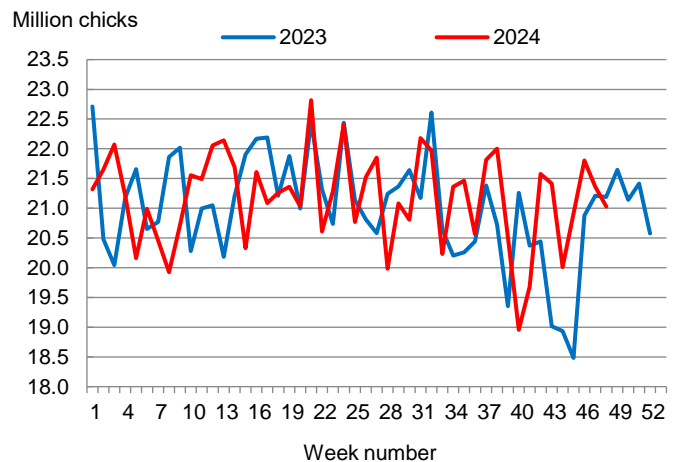

Hatcheries in the United States weekly program set 248 million eggs in incubators during the week ending November 30, 2024, up 2 percent from a year ago.

### Broiler-Type Chicks Placed Down 1 Percent

Arkansas broiler-type chicks placed for meat production were 21.0 million chicks during the week ending November 30, 2024, down 1 percent from the comparable week in 2023 and down 2 percent from the previous week.

Broiler growers in the United States weekly program placed 189 million chicks for meat production during the week ending November 30, 2024, up 2 percent from a year ago.

**Broiler-Type Eggs Set  
Arkansas: 2023 and 2024**

**Broiler-Type Chicks Placed  
Arkansas: 2023 and 2024**