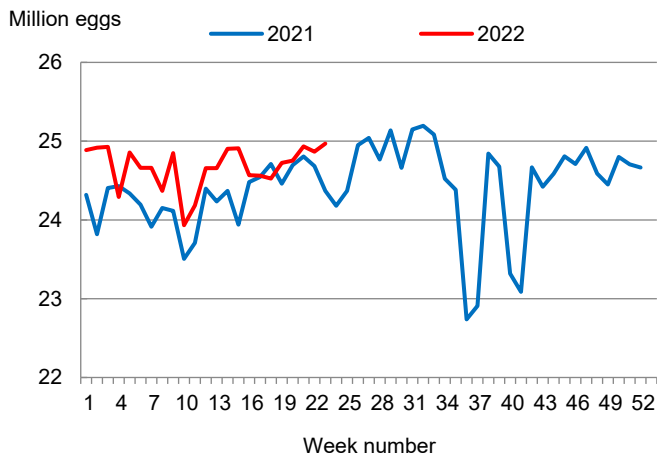

Cooperating with the University of Arkansas – Division of Agriculture

This report contains the results from the **Weekly Broiler Hatchery Report**. These data are also posted on our web site at <https://www.nass.usda.gov/ar> and in a more detailed report at <https://www.nass.usda.gov>. Thanks to all who responded to this survey.

**Broiler-Type Eggs Set Up 2 Percent from Last Year**

Arkansas hatcheries set 25.0 million broiler-type eggs during the week ending June 11, 2022, up 2 percent from the comparable week in 2021 and up slightly from the previous week.

Hatcheries in the United States weekly program set 243 million eggs in incubators during the week ending June 11, 2022, up 1 percent from a year ago.

**Broiler-Type Chicks Placed Down 1 Percent**

Arkansas broiler-type chicks placed for meat production were 21.7 million chicks during the week ending June 11, 2022, down 1 percent from the comparable week in 2021 but up 1 percent from the previous week.

Broiler growers in the United States weekly program placed 191 million chicks for meat production during the week ending June 11, 2022, up 1 percent from a year ago.

**Broiler-Type Eggs Set  
Arkansas: 2021 and 2022**