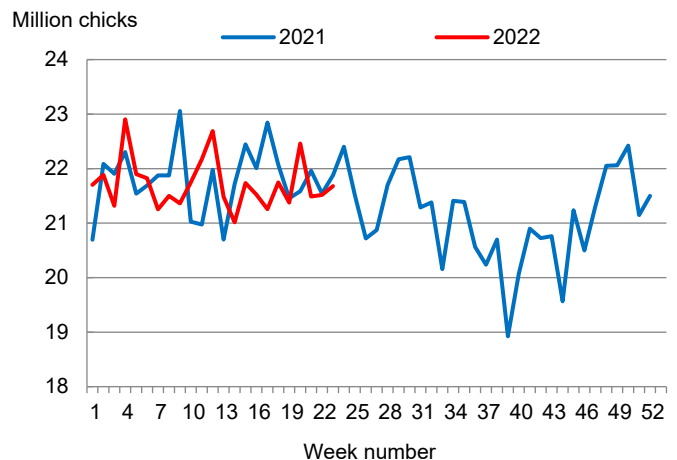

**Broiler-Type Eggs Set Up 2 Percent from Last Year**

Arkansas hatcheries set 25.0 million broiler-type eggs during the week ending June 11, 2022, up 2 percent from the comparable week in 2021 and up slightly from the previous week.

Hatcheries in the United States weekly program set 243 million eggs in incubators during the week ending June 11, 2022, up 1 percent from a year ago.

**Broiler-Type Chicks Placed Down 1 Percent**

Arkansas broiler-type chicks placed for meat production were 21.7 million chicks during the week ending June 11, 2022, down 1 percent from the comparable week in 2021 but up 1 percent from the previous week.

Broiler growers in the United States weekly program placed 191 million chicks for meat production during the week ending June 11, 2022, up 1 percent from a year ago.

**Broiler-Type Eggs Set  
Arkansas: 2021 and 2022**

**Broiler-Type Chicks Placed  
Arkansas: 2021 and 2022**