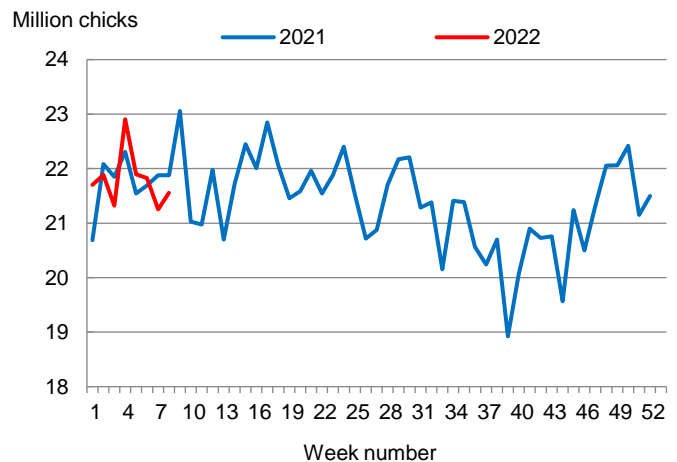

**Broiler-Type Chicks Placed
Arkansas: 2021 and 2022**