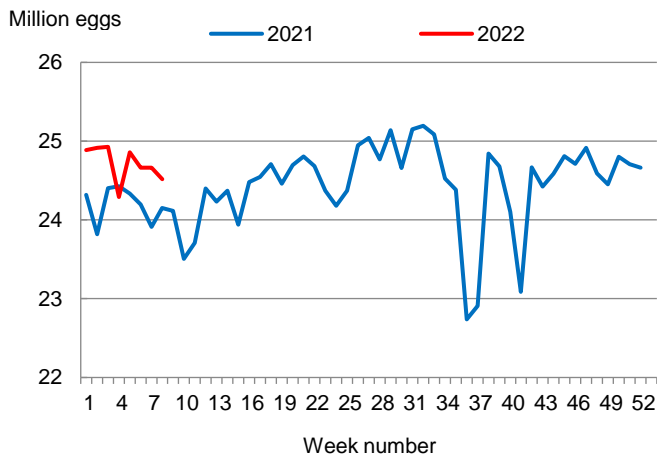

Arkansas Broiler Hatchery

Released: March 2, 2022

Delta Region – Arkansas Field Office

10800 Financial Centre Parkway, Suite 110, Little Rock, Arkansas 72211
(501) 228-9926 · (855) 270-2705 FAX · www.nass.usda.gov

Cooperating with the University of Arkansas – Division of Agriculture

This report contains the results from the **Weekly Broiler Hatchery Report**. These data are also posted on our web site at <https://www.nass.usda.gov/ar> and in a more detailed report at <https://www.nass.usda.gov>. Thanks to all who responded to this survey.

Broiler-Type Eggs Set Up 2 Percent from Last Year

Arkansas hatcheries set 24.5 million broiler-type eggs during the week ending February 26, 2022, up 2 percent from the comparable week in 2021 but down 1 percent from the previous week.

Hatcheries in the United States weekly program set 239 million eggs in incubators during the week ending February 26, 2022, down 1 percent from a year ago.

Broiler-Type Chicks Placed Down 1 Percent

Arkansas broiler-type chicks placed for meat production were 21.6 million chicks during the week ending February 26, 2022, down 1 percent from the comparable week in 2021 but up 1 percent from the previous week.

Broiler growers in the United States weekly program placed 186 million chicks for meat production during the week ending February 26, 2022, down 1 percent from a year ago.

**Broiler-Type Eggs Set
Arkansas: 2021 and 2022**