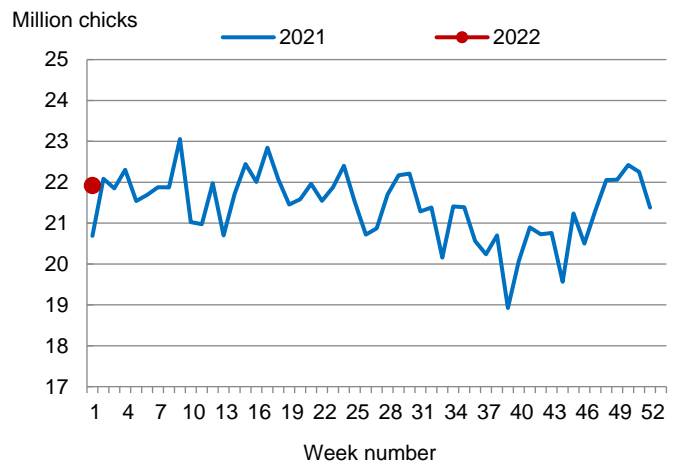

**Broiler-Type Eggs Set Up 2 Percent from Last Year**

Arkansas hatcheries set 24.9 million broiler-type eggs during the week ending January 8, 2022, up 2 percent from the comparable week in 2021 and up 1 percent from the previous week.

Hatcheries in the United States weekly program set 237 million eggs in incubators during the week ending January 8, 2022, up 1 percent from a year ago.

**Broiler-Type Chicks Placed Up 6 Percent**

Arkansas broiler-type chicks placed for meat production were 21.9 million chicks during the week ending January 8, 2022, up 6 percent from the comparable week in 2021 and up 3 percent from the previous week.

Broiler growers in the United States weekly program placed 185 million chicks for meat production during the week ending January 8, 2022, down 2 percent from a year ago.

**Broiler-Type Eggs Set  
Arkansas: 2021 and 2022**

**Broiler-Type Chicks Placed  
Arkansas: 2021 and 2022**