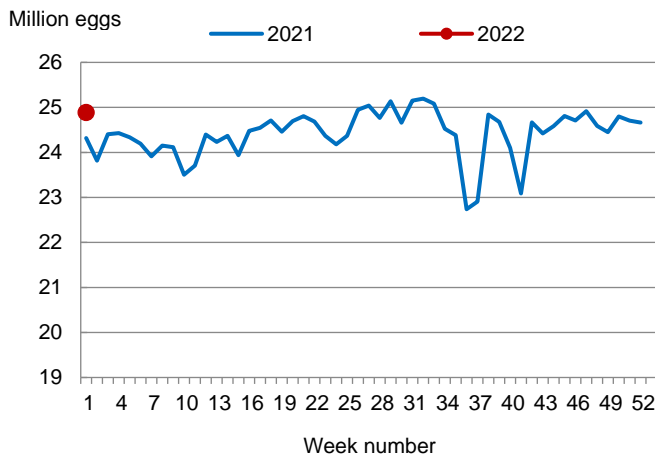

**Broiler-Type Eggs Set Up 2 Percent from Last Year**

Arkansas hatcheries set 24.9 million broiler-type eggs during the week ending January 8, 2022, up 2 percent from the comparable week in 2021 and up 1 percent from the previous week.

Hatcheries in the United States weekly program set 237 million eggs in incubators during the week ending January 8, 2022, up 1 percent from a year ago.

**Broiler-Type Chicks Placed Up 6 Percent**

Arkansas broiler-type chicks placed for meat production were 21.9 million chicks during the week ending January 8, 2022, up 6 percent from the comparable week in 2021 and up 3 percent from the previous week.

Broiler growers in the United States weekly program placed 185 million chicks for meat production during the week ending January 8, 2022, down 2 percent from a year ago.

**Broiler-Type Eggs Set  
Arkansas: 2021 and 2022**