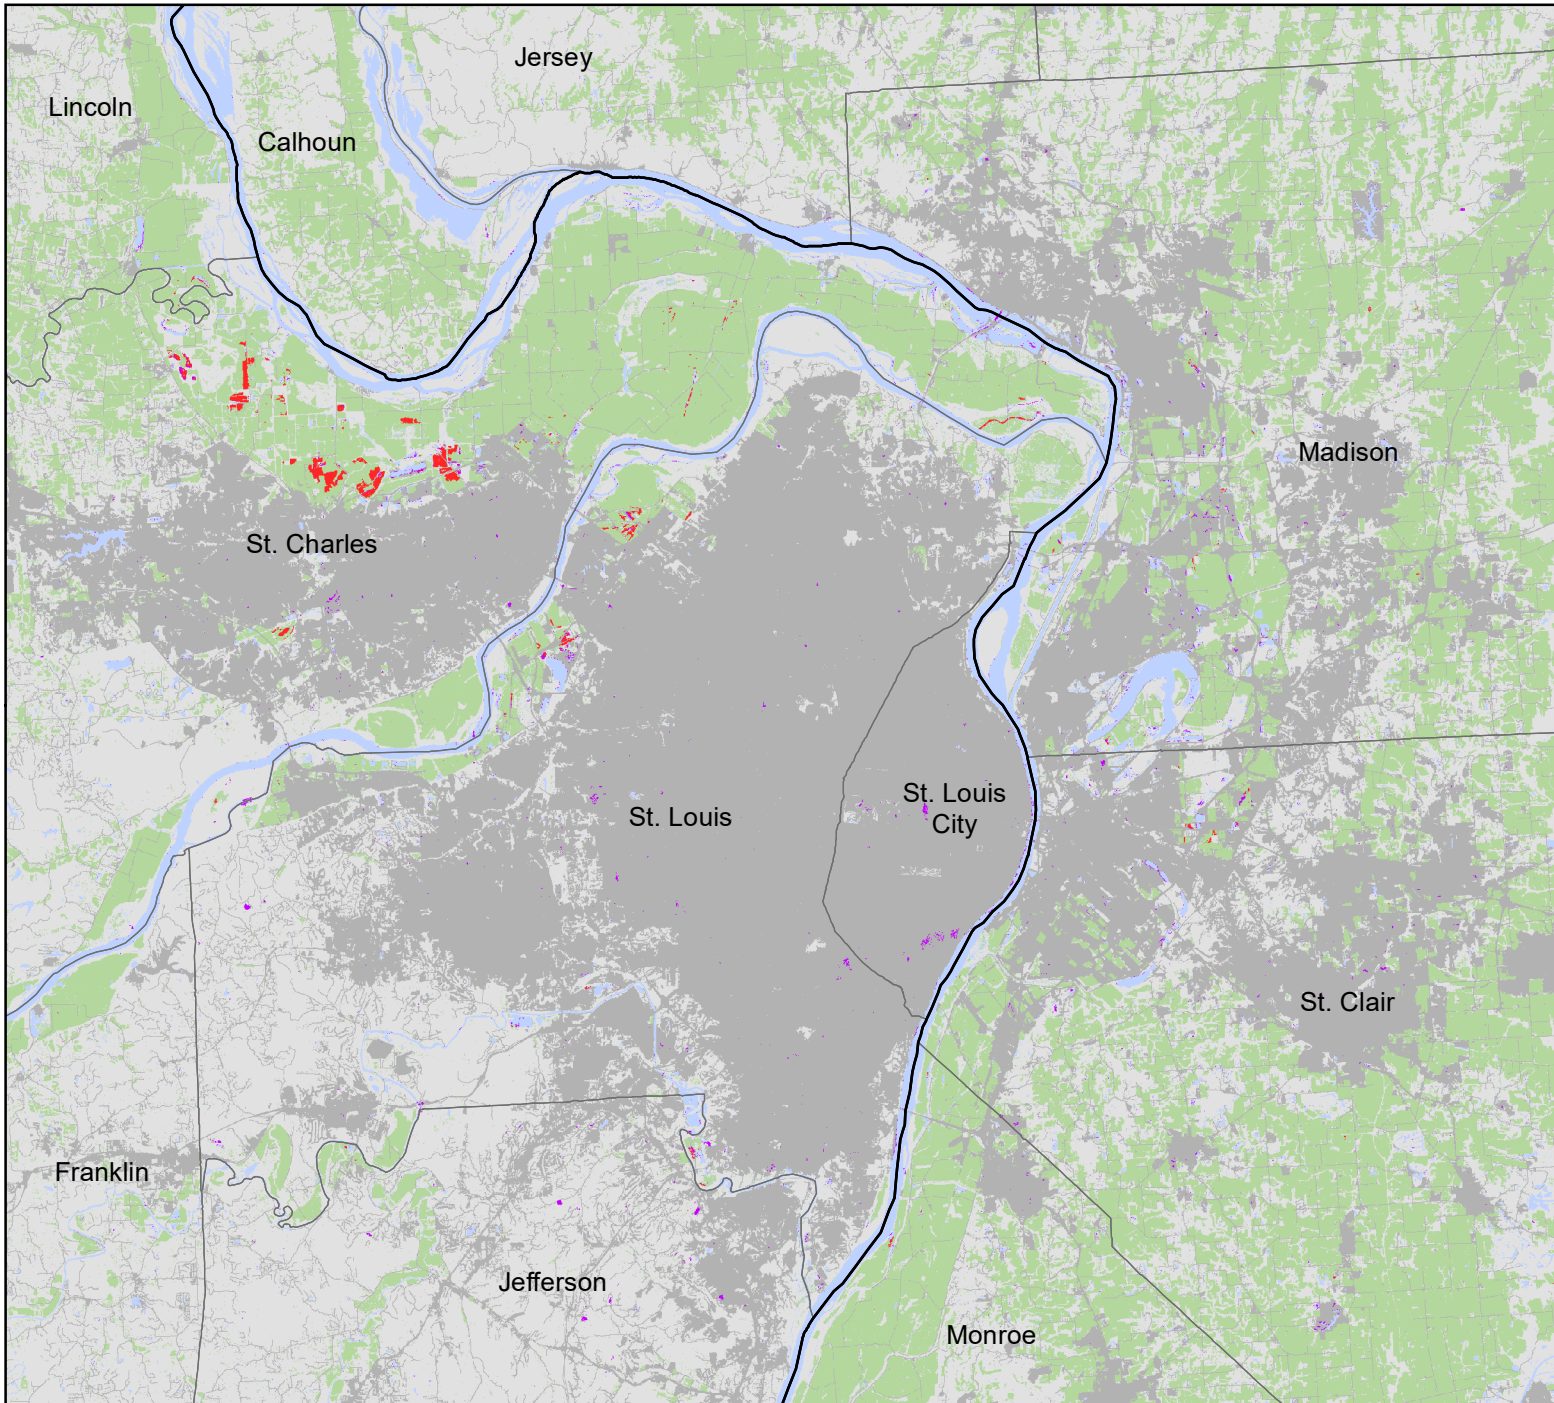

# St. Louis Area Flooding Event - August 1, 2022

- Inundated - Cropland
- Inundated - Other Land
- Cropland
- Developed
- Other Land
- Water

Land cover information provided by the USDA NASS 2021 Cropland Data Layer (planted acres). Inundation data derived from Sentinel-2 Modified Normalized Water Index (MNDWI) dated August 1, 2022.