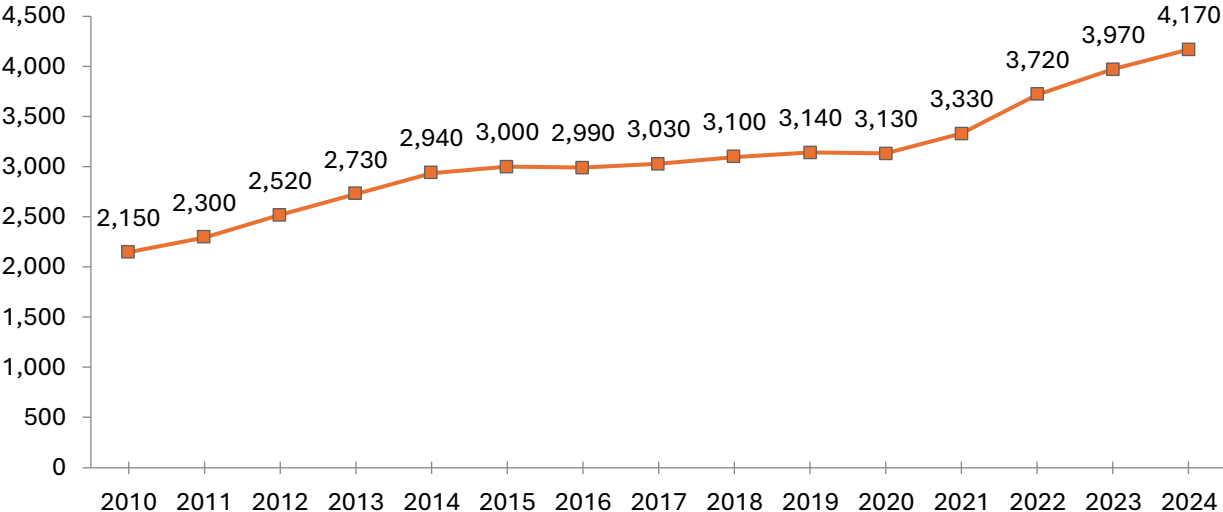

Average Farm Real Estate Value – United States: 2010-2024

Dollars per acre

USDA - NASS
August 2, 2024