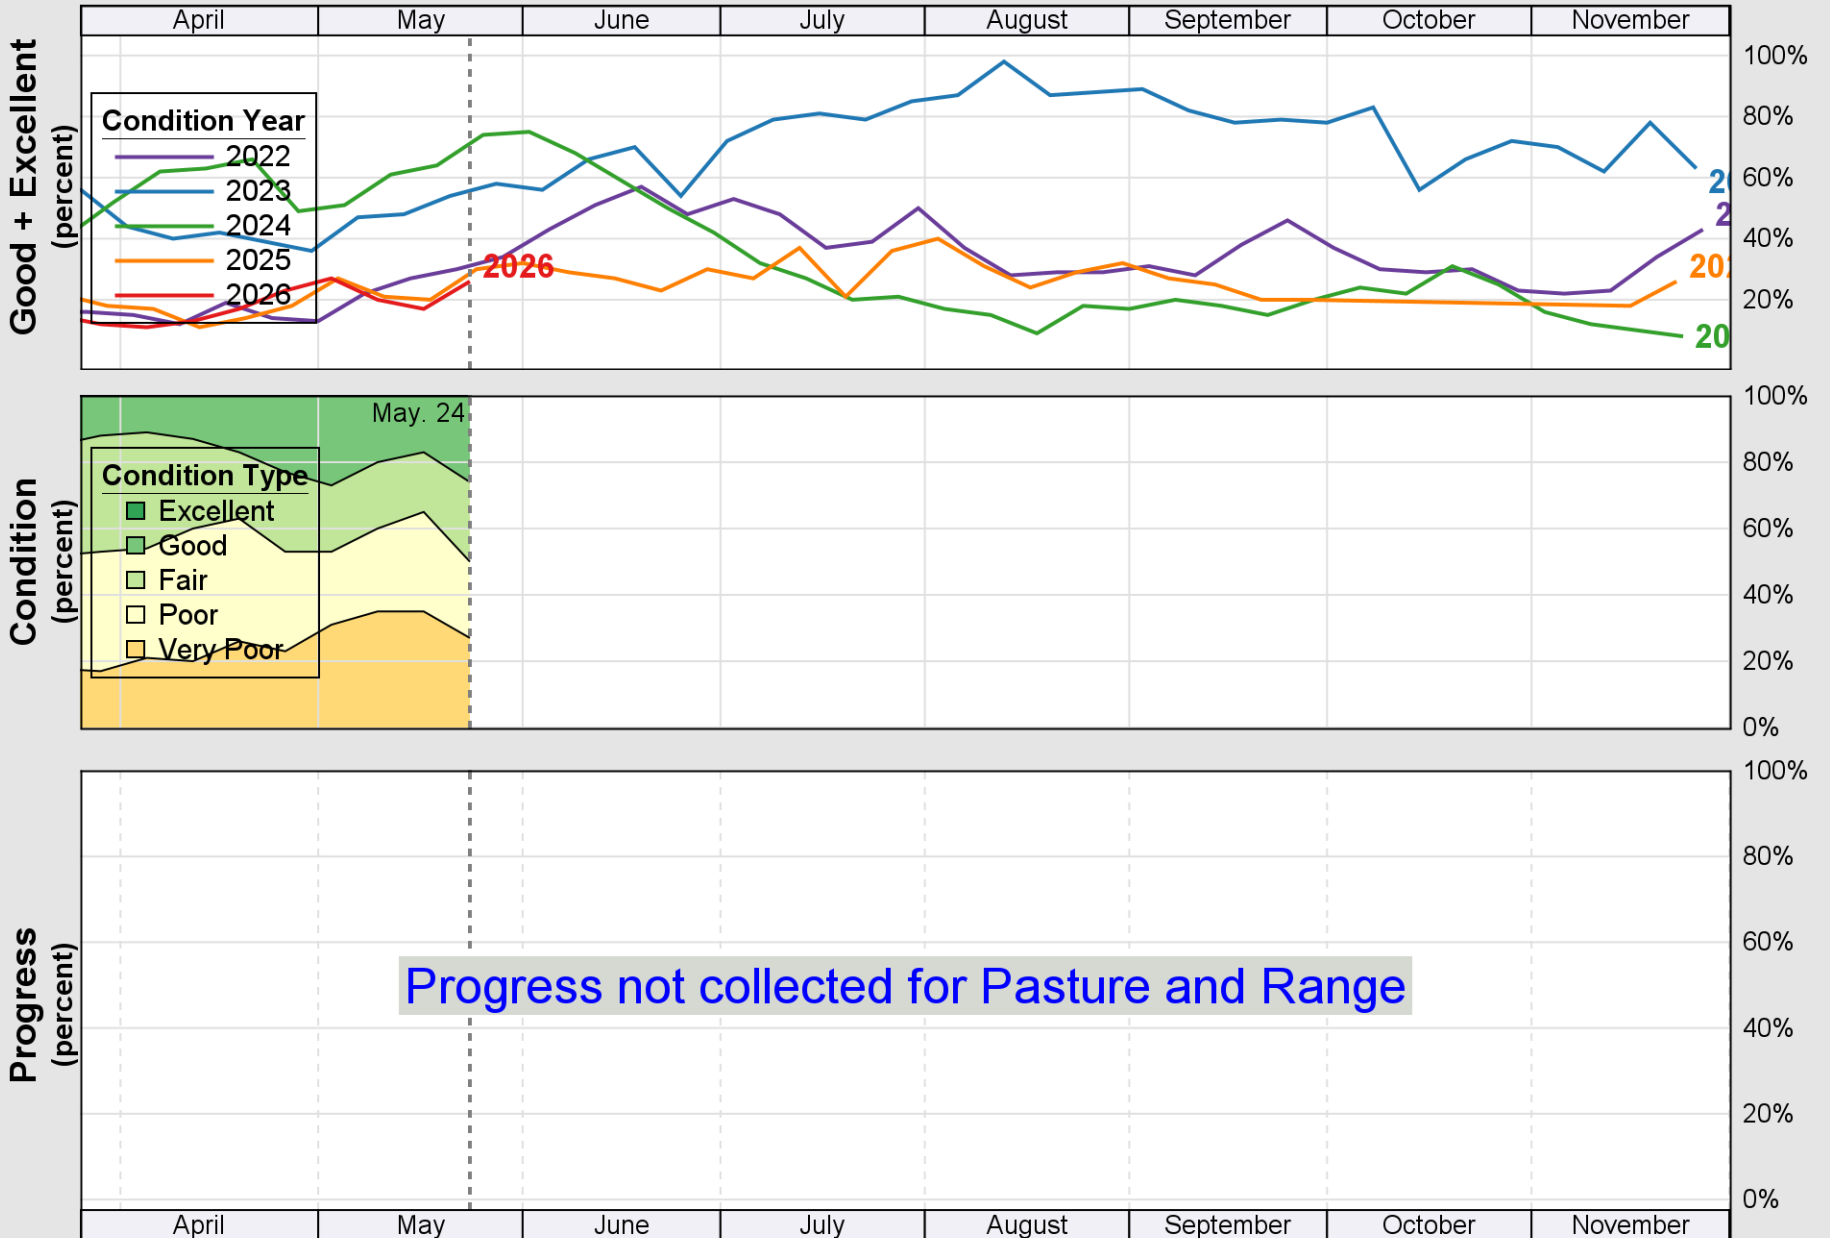

# Crop Progress and Condition: Barley in Wyoming , 2026

NASS

Progress Year(s) ——— 2026    ..... 2025    ..... 2021 - 2025

Source: National Agricultural Statistics Service (NASS), Crop Progress Report

USDA

# Crop Progress and Condition: Corn in Wyoming, 2026

NASS

Source: National Agricultural Statistics Service (NASS), Crop Progress Report

USDA

# Crop Progress and Condition: Pasture and Range in Wyoming , 2026

NASS

Source: National Agricultural Statistics Service (NASS), Crop Progress Report

USDA

# Crop Progress and Condition: Sugar Beets in Wyoming , 2026

NASS

**Progress Year(s)**    ——— 2026    ..... 2025    ..... 2021 - 2025

Source: National Agricultural Statistics Service (NASS), Crop Progress Report