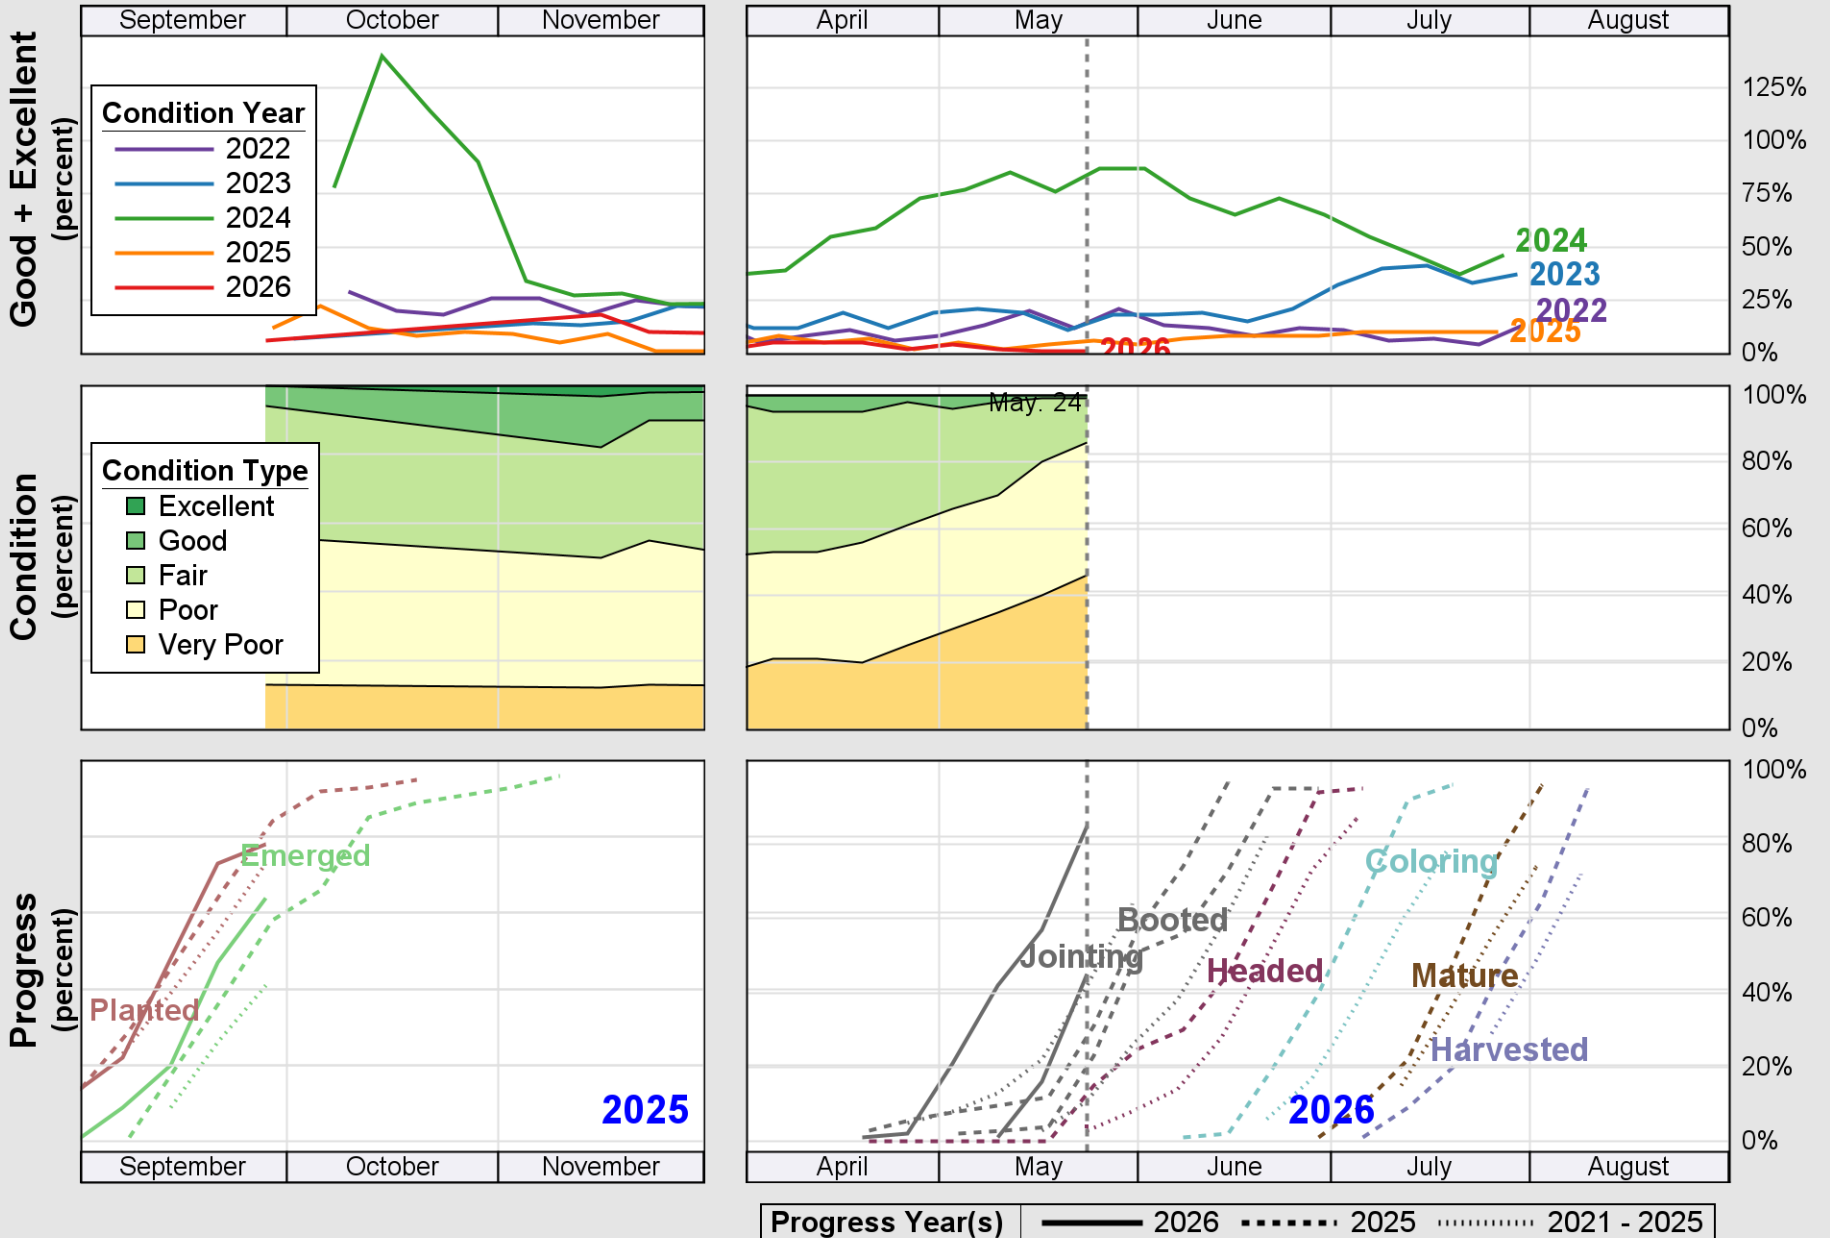

USDA

Crop Progress and Condition: Winter Wheat in Wyoming, 2026

NASS

Source: National Agricultural Statistics Service (NASS), Crop Progress Report