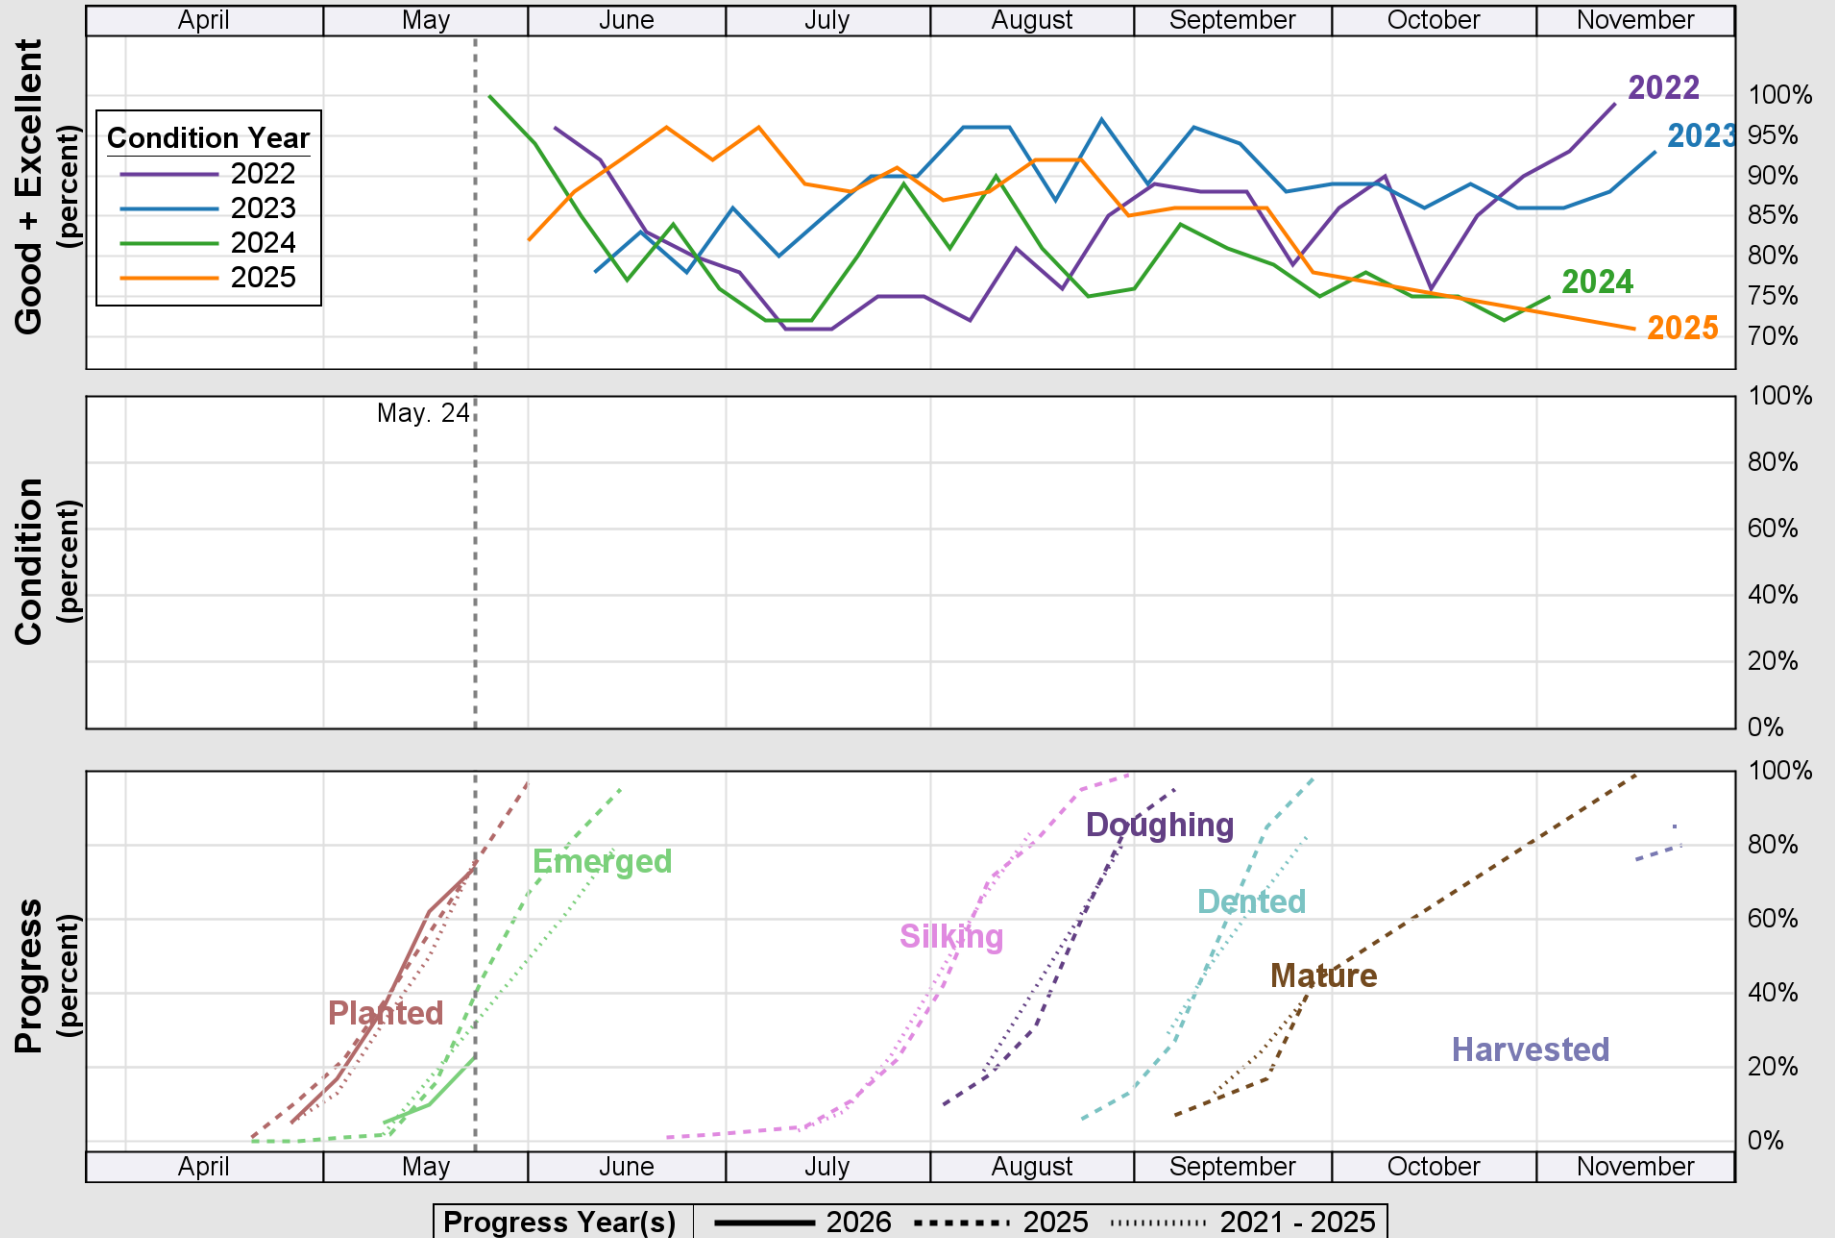

# Crop Progress and Condition: Barley in Wyoming , 2026

NASS

Progress Year(s) ——— 2026    ..... 2025    ..... 2021 - 2025

Source: National Agricultural Statistics Service (NASS), Crop Progress Report

USDA

# Crop Progress and Condition: Corn in Wyoming, 2026

NASS

Source: National Agricultural Statistics Service (NASS), Crop Progress Report

USDA

# Crop Progress and Condition: Pasture and Range in Wyoming , 2026

NASS

Source: National Agricultural Statistics Service (NASS), Crop Progress Report

USDA

# Crop Progress and Condition: Sugar Beets in Wyoming , 2026

NASS

**Progress Year(s)**    ——— 2026    ..... 2025    ..... 2021 - 2025

Source: National Agricultural Statistics Service (NASS), Crop Progress Report