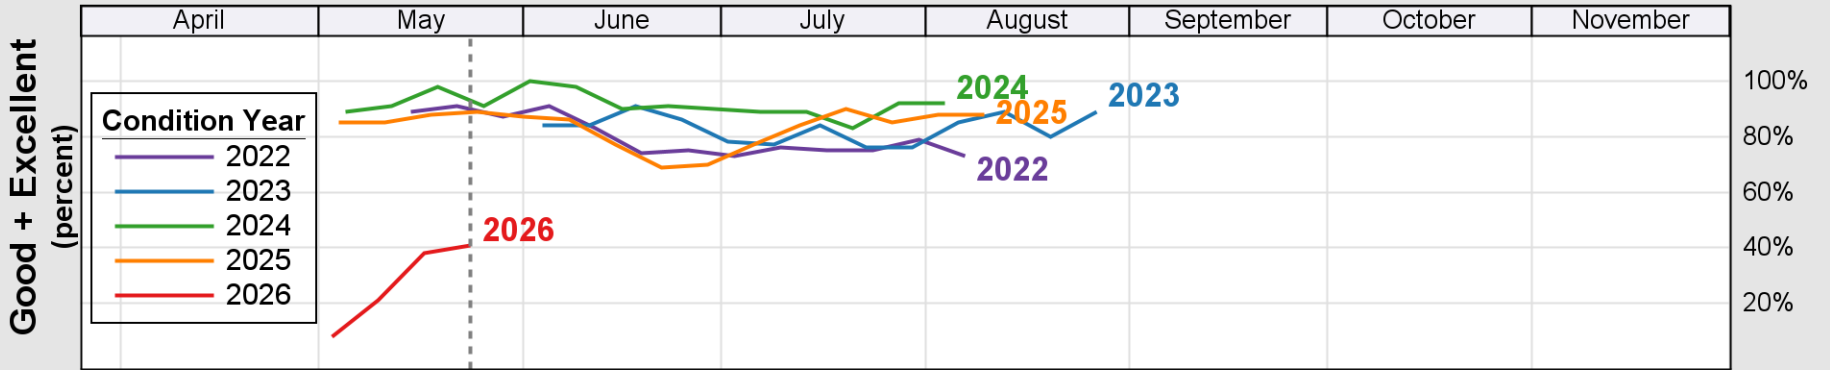

# Crop Progress and Condition: Barley in Wyoming , 2026

NASS

Progress Year(s) ——— 2026    ..... 2025    ..... 2021 - 2025

Source: National Agricultural Statistics Service (NASS), Crop Progress Report

USDA