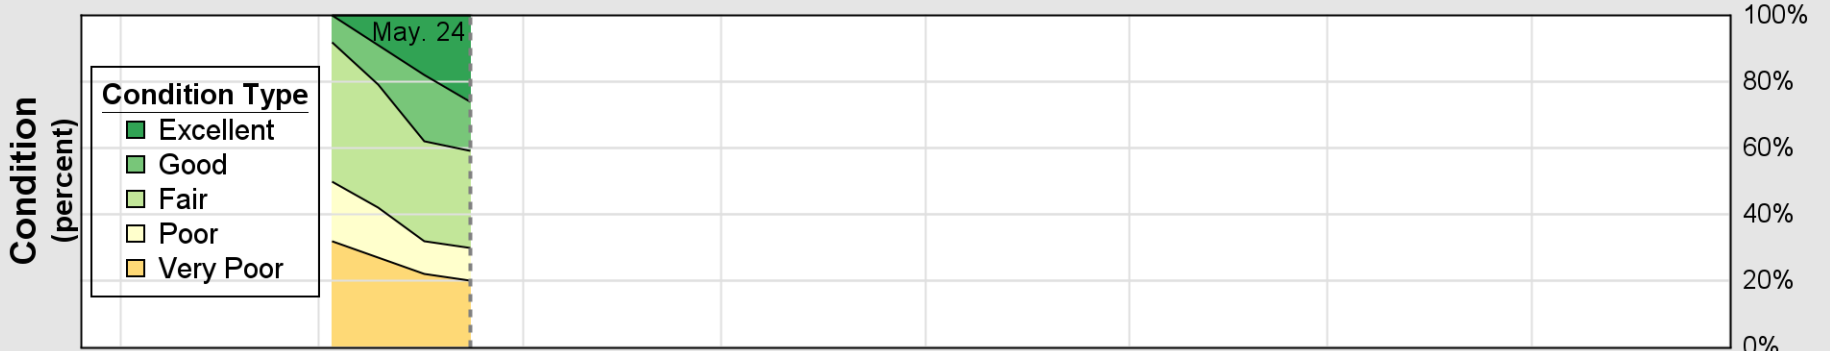

# Crop Progress and Condition: Barley in Wyoming , 2026

NASS

Progress Year(s) ——— 2026    ..... 2025    ..... 2021 - 2025

Source: National Agricultural Statistics Service (NASS), Crop Progress Report

USDA