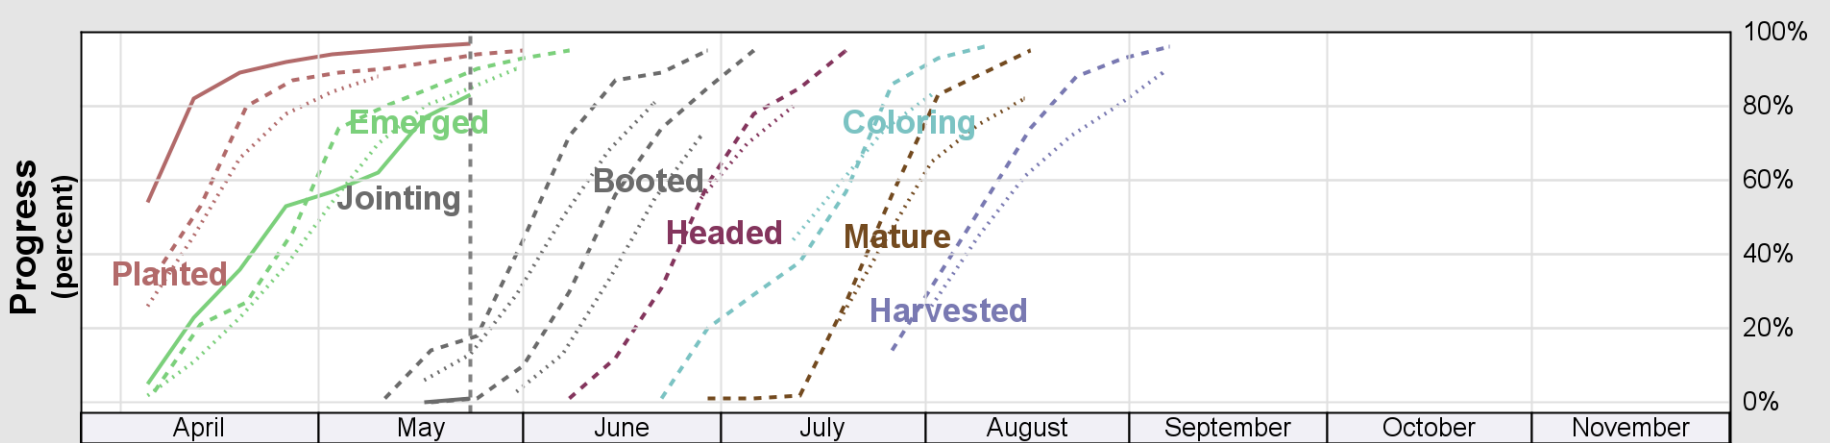

# Crop Progress and Condition: Barley in Wyoming , 2026

NASS

Progress Year(s) ——— 2026    ..... 2025    ..... 2021 - 2025

Source: National Agricultural Statistics Service (NASS), Crop Progress Report

USDA