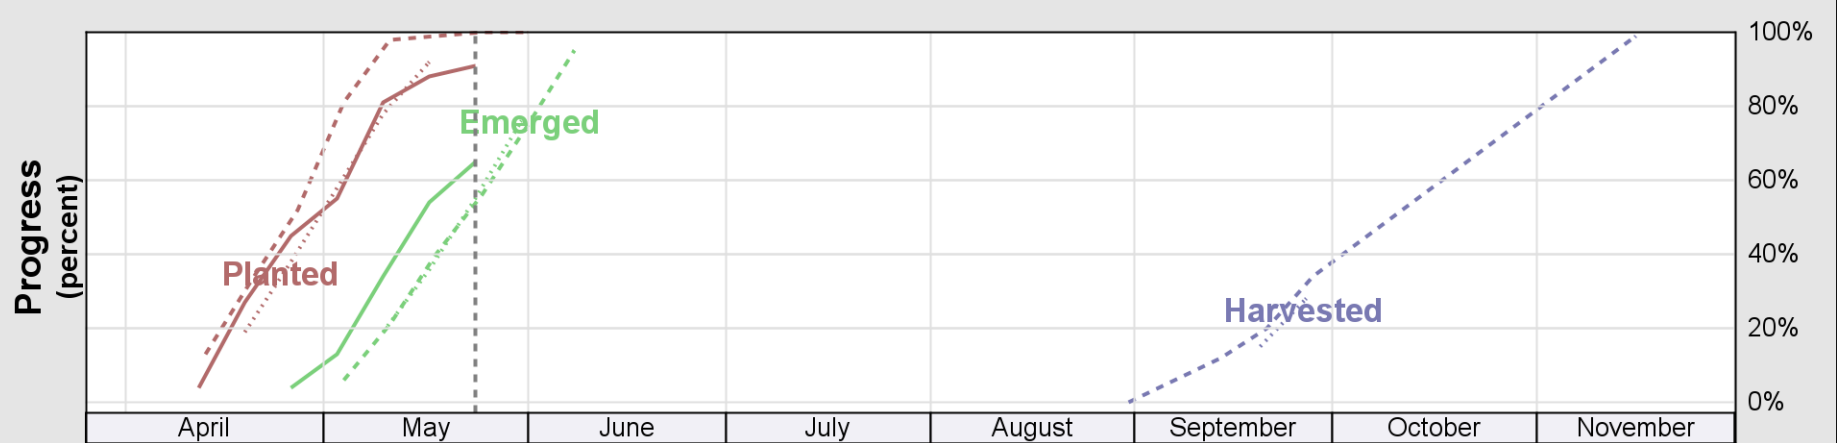

# Crop Progress and Condition: Pasture and Range in Wyoming , 2026

NASS

Source: National Agricultural Statistics Service (NASS), Crop Progress Report

USDA

# Crop Progress and Condition: Sugar Beets in Wyoming , 2026

NASS

**Progress Year(s)**    ——— 2026    ..... 2025    ..... 2021 - 2025

Source: National Agricultural Statistics Service (NASS), Crop Progress Report