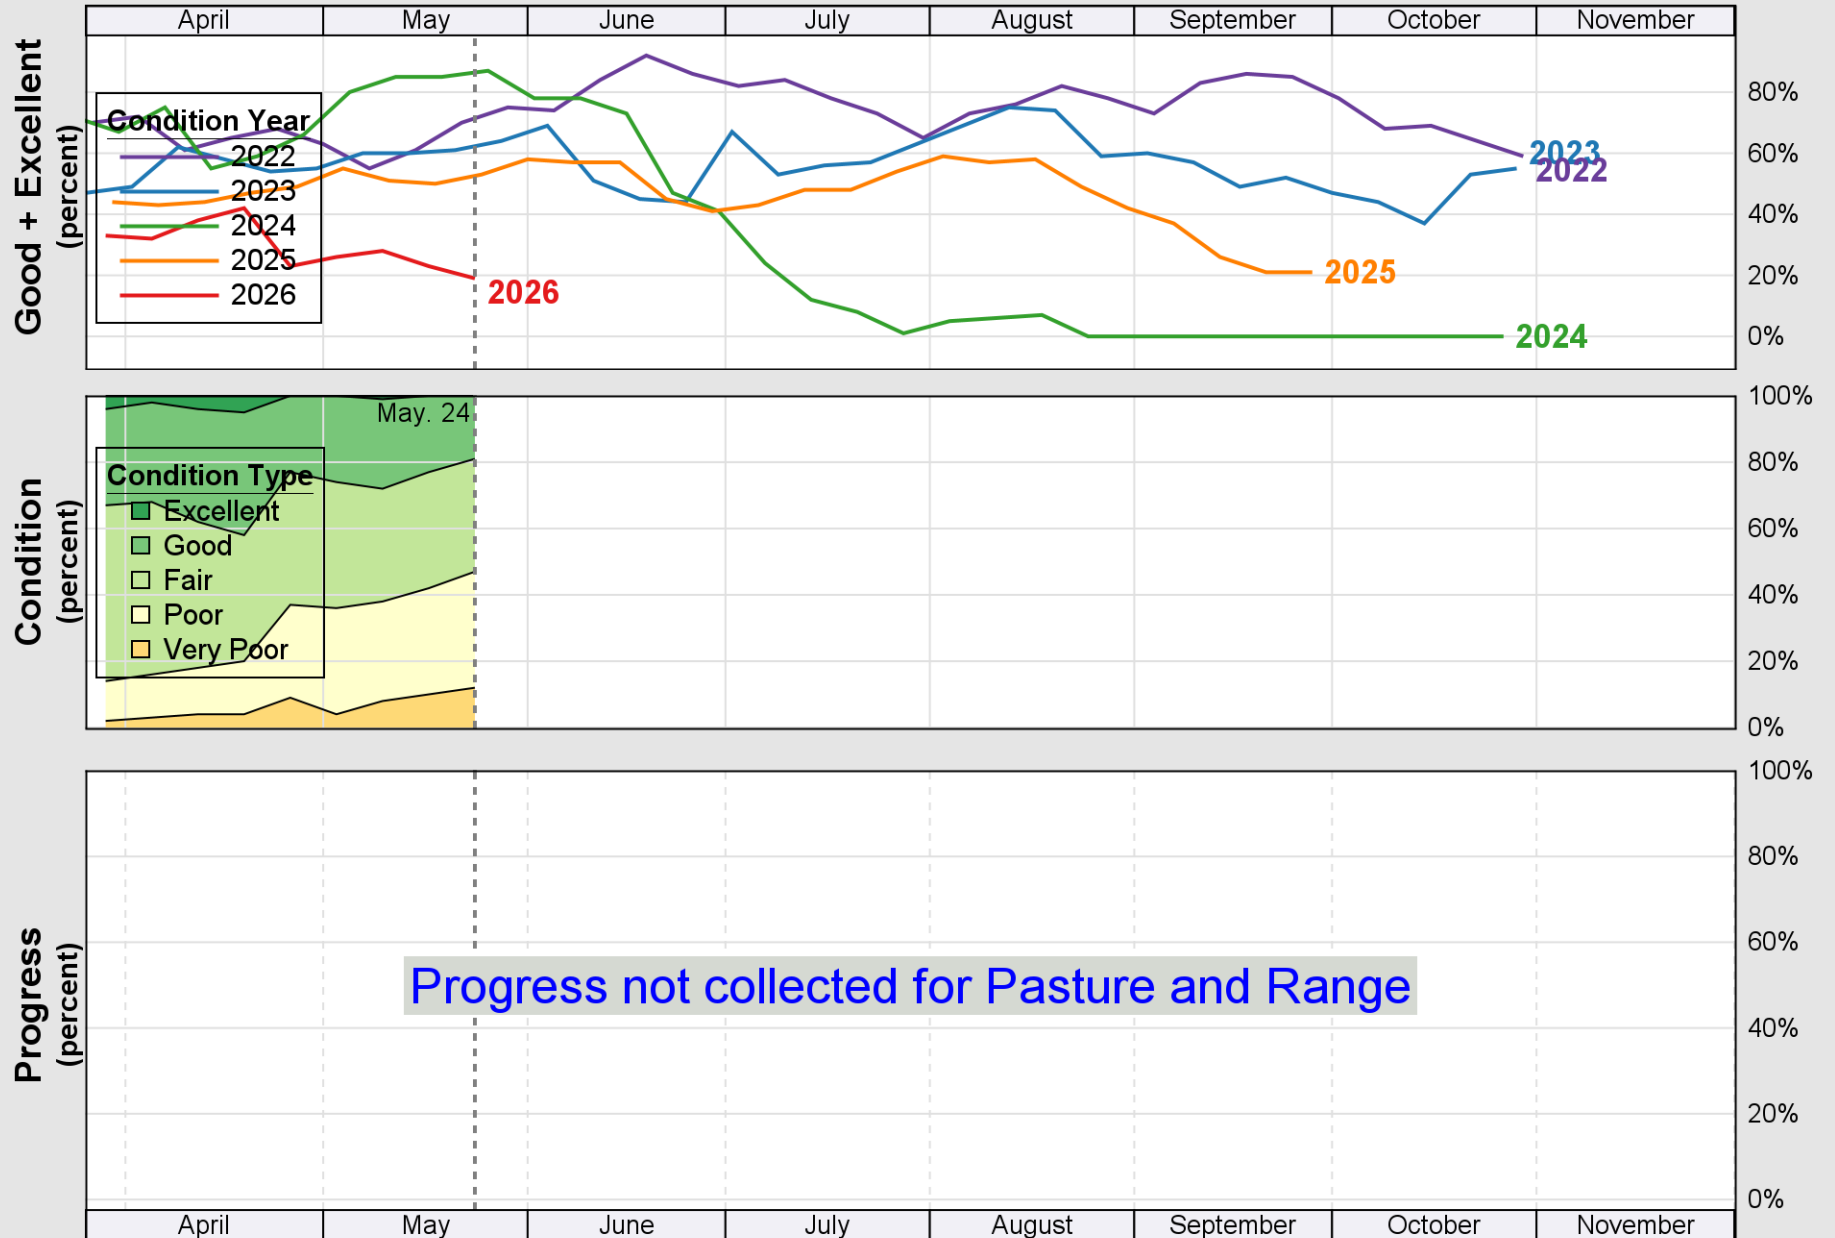

USDA

Crop Progress and Condition: Corn in West Virginia , 2026

NASS

Source: National Agricultural Statistics Service (NASS), Crop Progress Report

USDA Crop Progress and Condition: Pasture and Range in West Virginia , 2026 **NASS**

Source: National Agricultural Statistics Service (NASS), Crop Progress Report

USDA

Crop Progress and Condition: Soybeans in West Virginia , 2026

NASS

Source: National Agricultural Statistics Service (NASS), Crop Progress Report

USDA

Crop Progress and Condition: Winter Wheat in West Virginia , 2026

NASS

Source: National Agricultural Statistics Service (NASS), Crop Progress Report