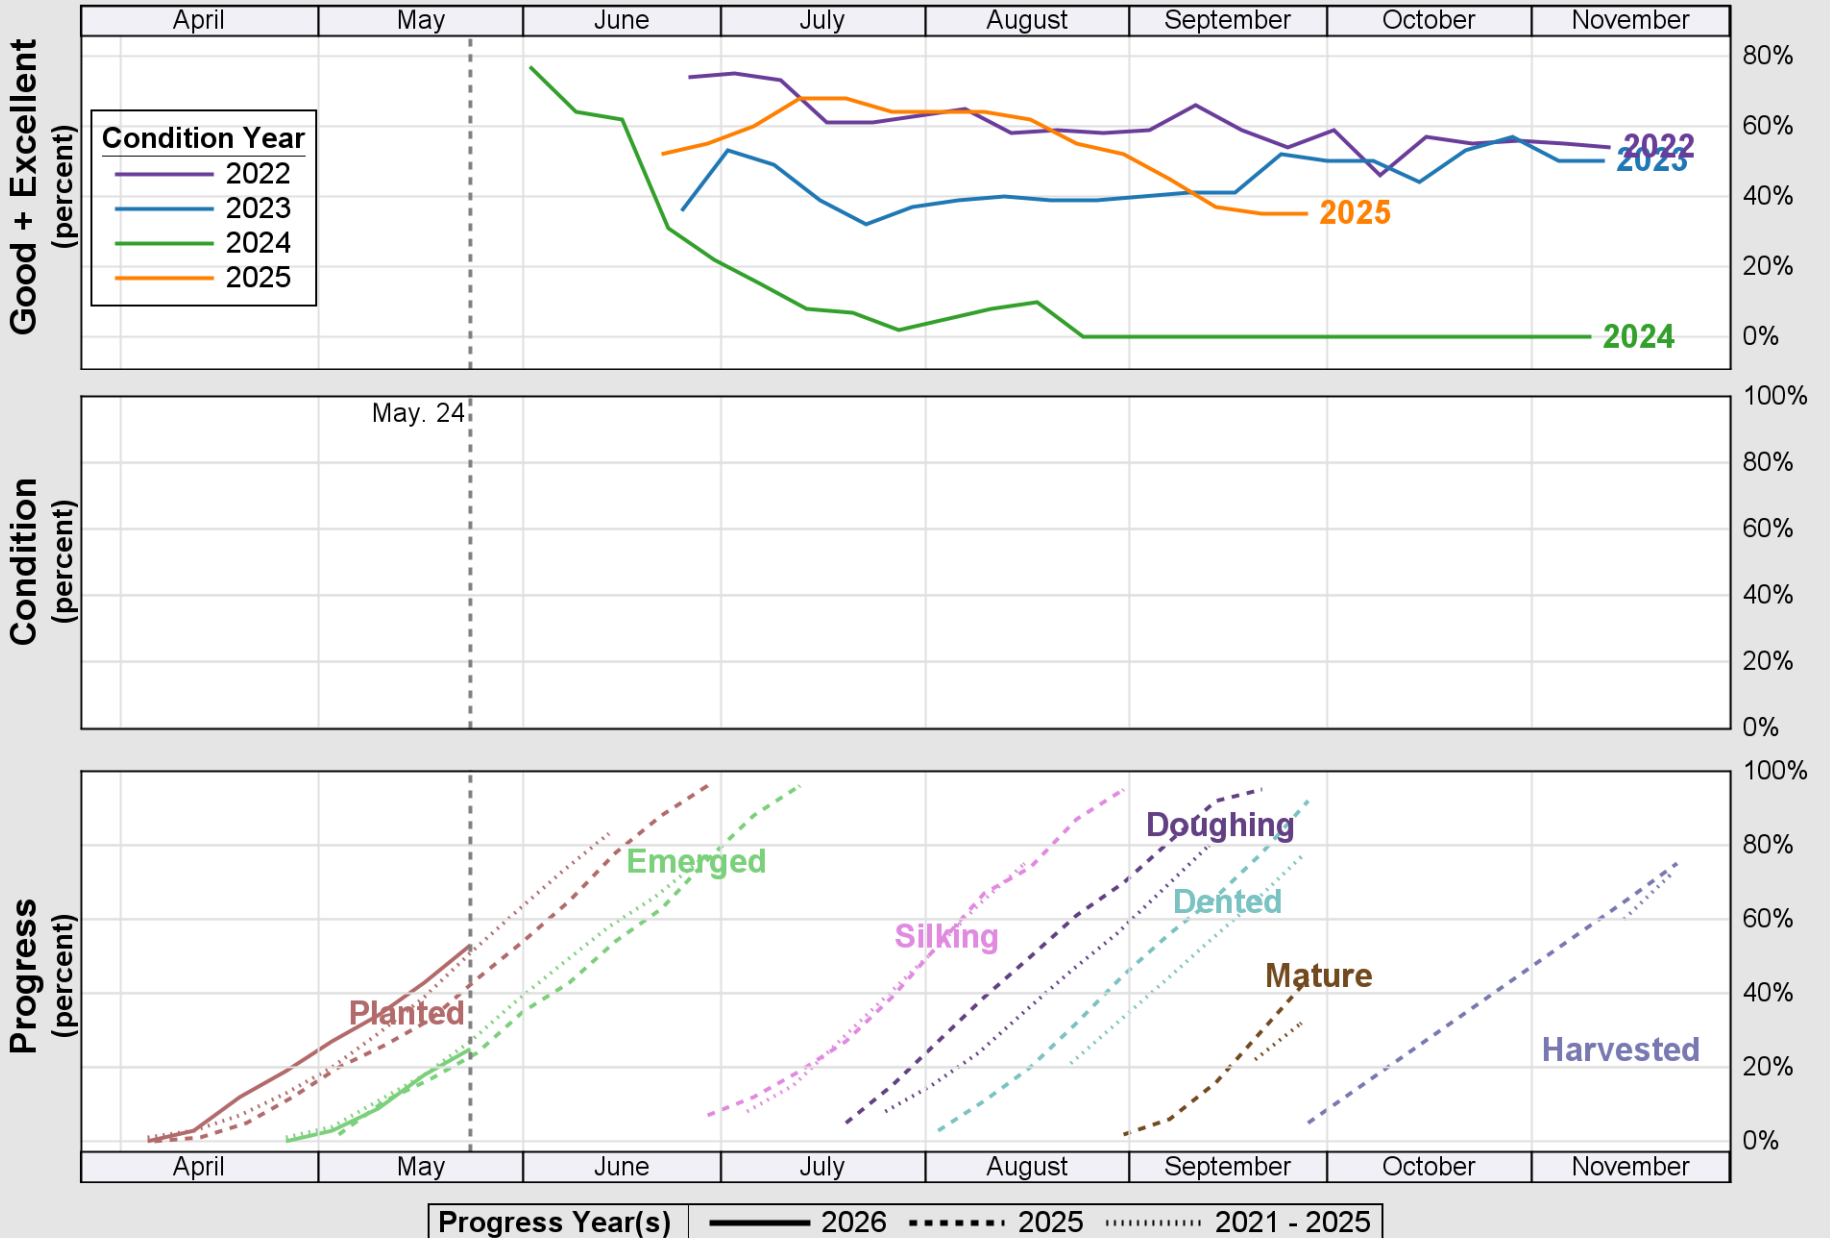

USDA

Crop Progress and Condition: Corn in West Virginia , 2026

NASS

Source: National Agricultural Statistics Service (NASS), Crop Progress Report

USDA Crop Progress and Condition: Pasture and Range in West Virginia , 2026 **NASS**

Source: National Agricultural Statistics Service (NASS), Crop Progress Report

USDA

Crop Progress and Condition: Soybeans in West Virginia , 2026

NASS

Source: National Agricultural Statistics Service (NASS), Crop Progress Report

USDA

Crop Progress and Condition: Winter Wheat in West Virginia , 2026

NASS

Source: National Agricultural Statistics Service (NASS), Crop Progress Report