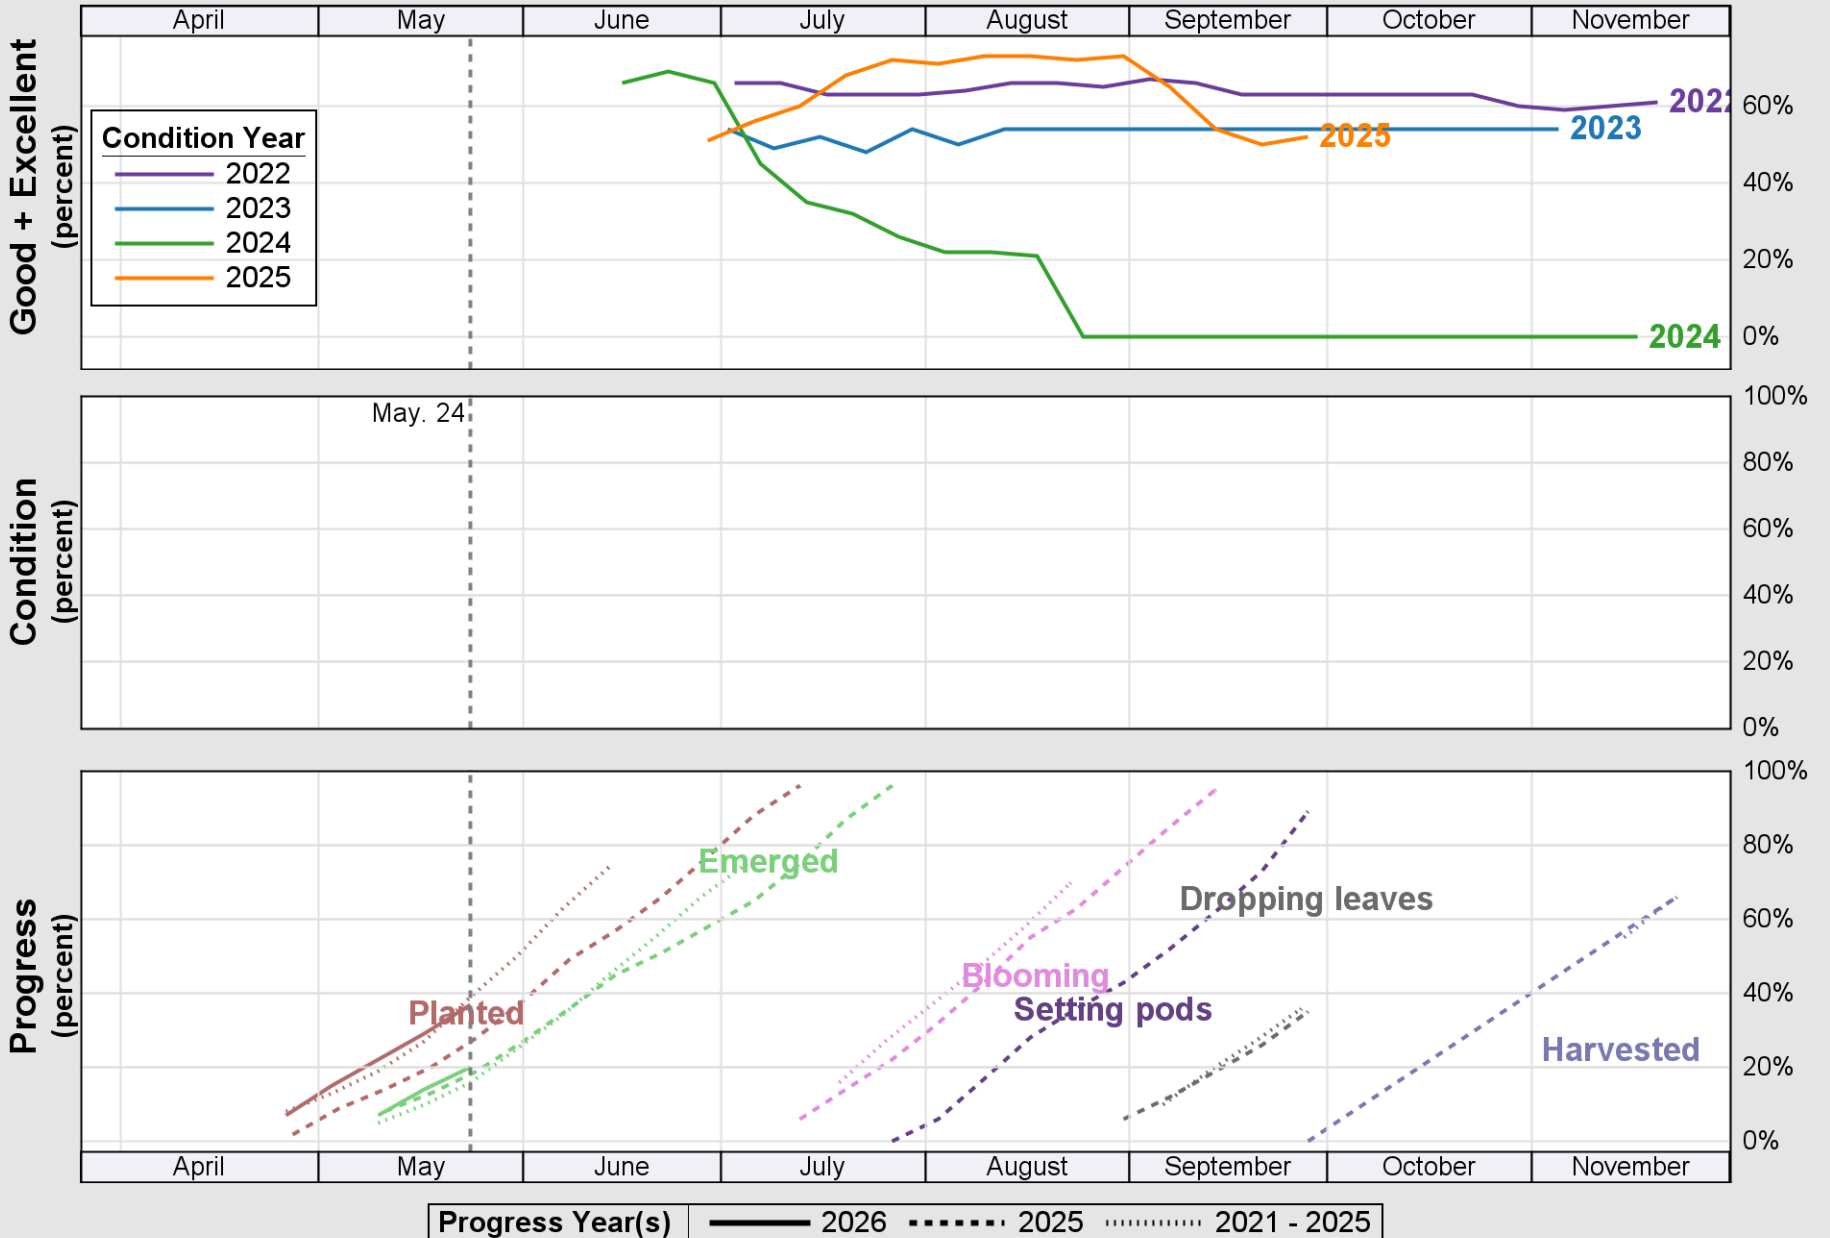

USDA

Crop Progress and Condition: Corn in West Virginia , 2026

NASS

Source: National Agricultural Statistics Service (NASS), Crop Progress Report

USDA Crop Progress and Condition: Pasture and Range in West Virginia , 2026 **NASS**

Source: National Agricultural Statistics Service (NASS), Crop Progress Report

USDA

Crop Progress and Condition: Soybeans in West Virginia , 2026

NASS

Source: National Agricultural Statistics Service (NASS), Crop Progress Report

USDA

Crop Progress and Condition: Winter Wheat in West Virginia , 2026

NASS

Source: National Agricultural Statistics Service (NASS), Crop Progress Report