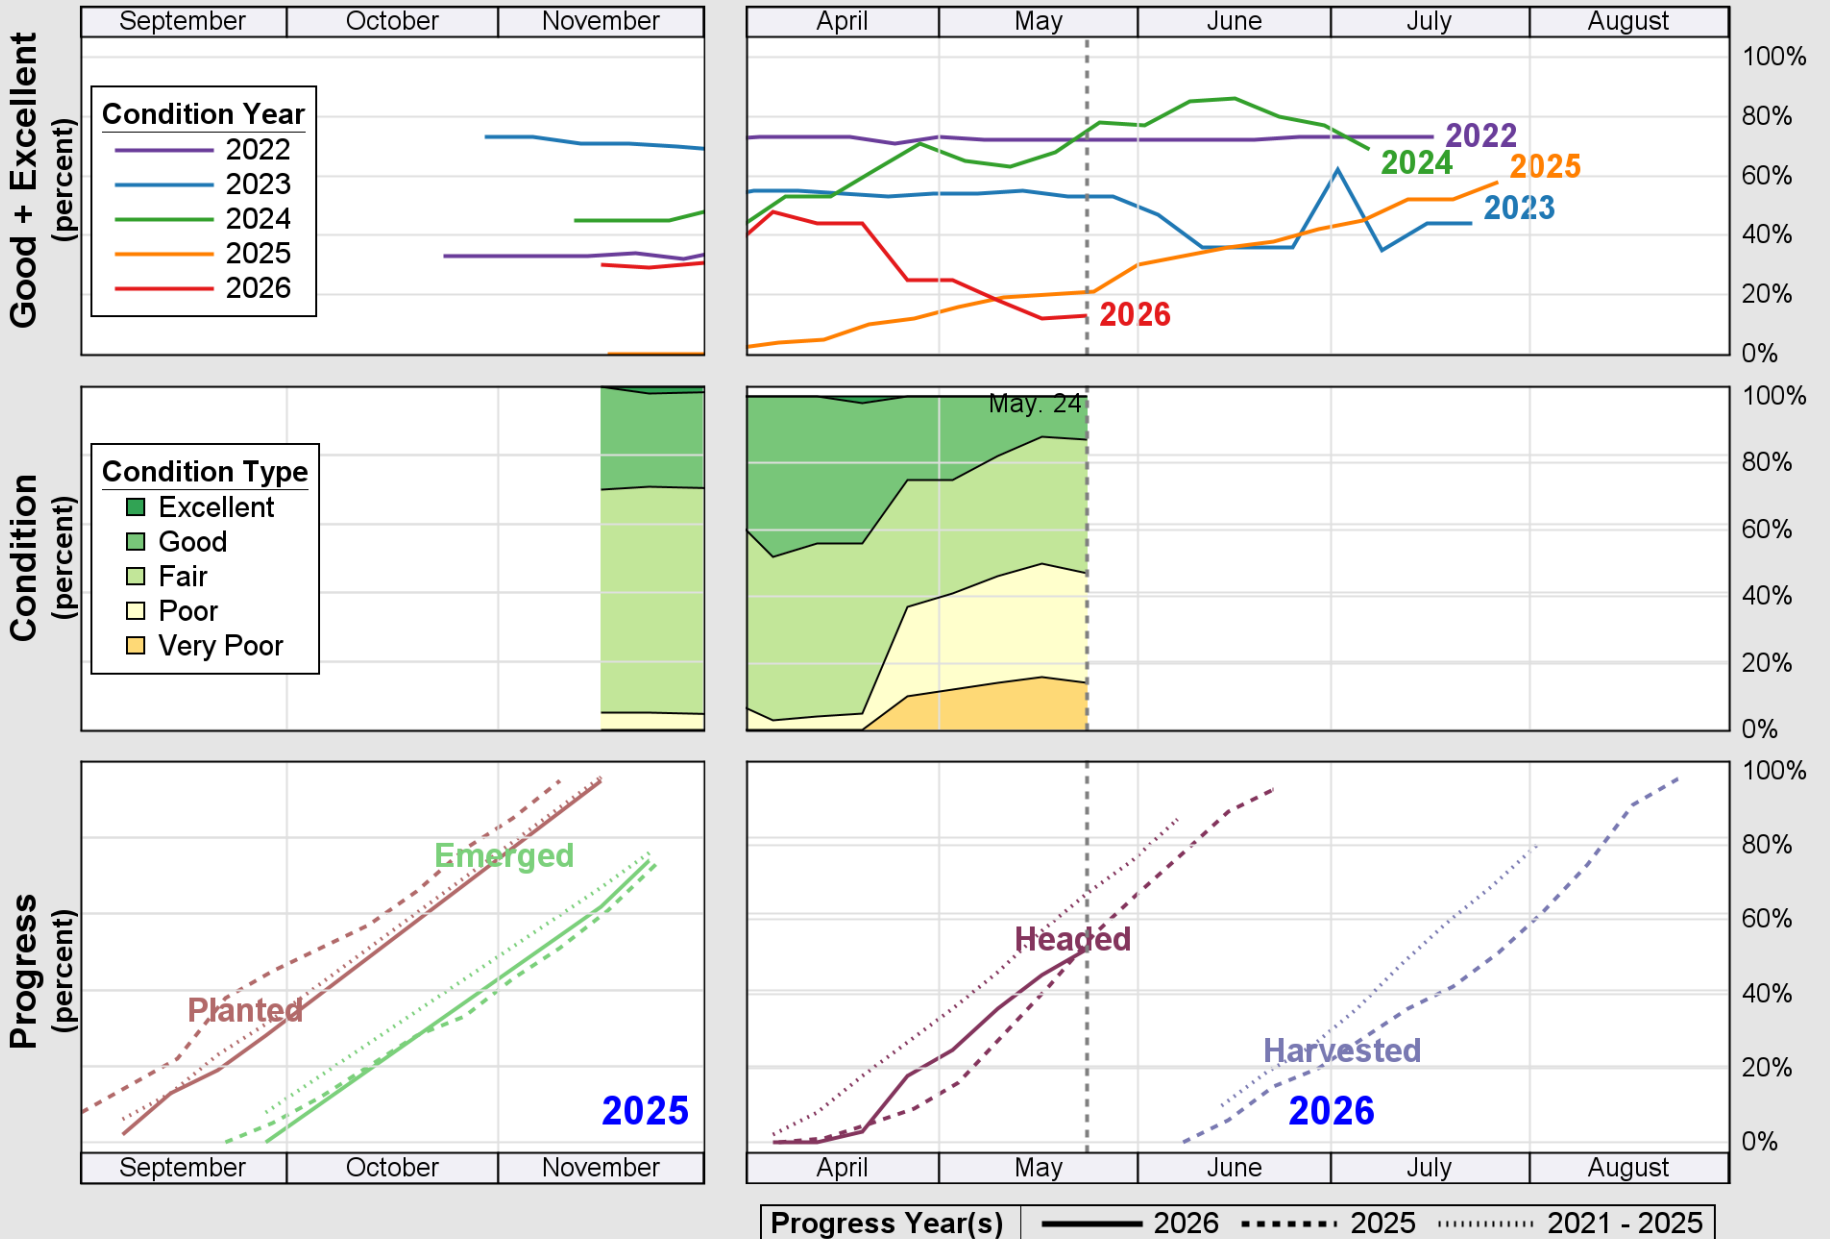

USDA

Crop Progress and Condition: Corn in West Virginia , 2026

NASS

Source: National Agricultural Statistics Service (NASS), Crop Progress Report

USDA Crop Progress and Condition: Pasture and Range in West Virginia , 2026 **NASS**

Source: National Agricultural Statistics Service (NASS), Crop Progress Report

USDA

Crop Progress and Condition: Soybeans in West Virginia , 2026

NASS

Source: National Agricultural Statistics Service (NASS), Crop Progress Report

USDA

Crop Progress and Condition: Winter Wheat in West Virginia , 2026

NASS

Source: National Agricultural Statistics Service (NASS), Crop Progress Report