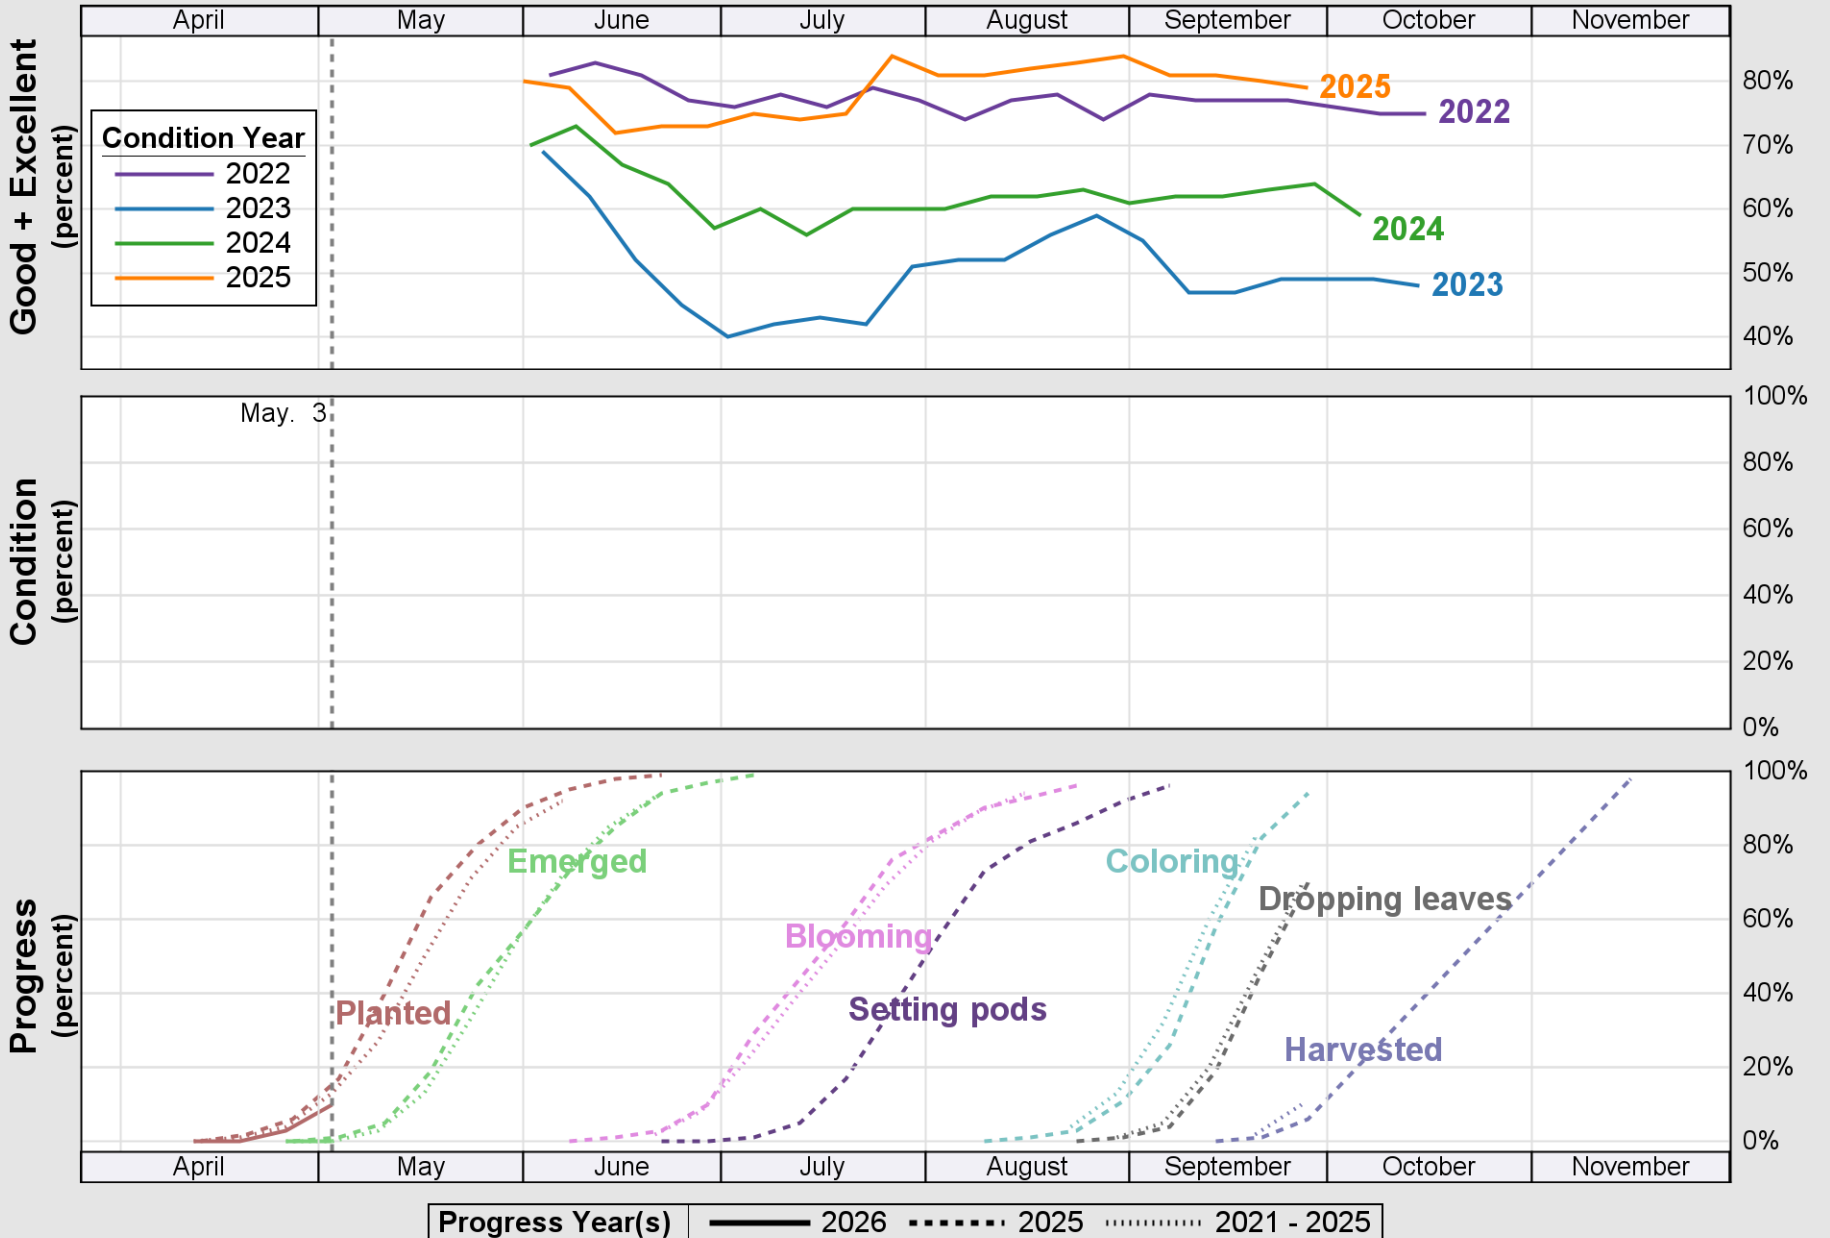

USDA

Crop Progress and Condition: Soybeans in Wisconsin , 2026

NASS

Source: National Agricultural Statistics Service (NASS), Crop Progress Report