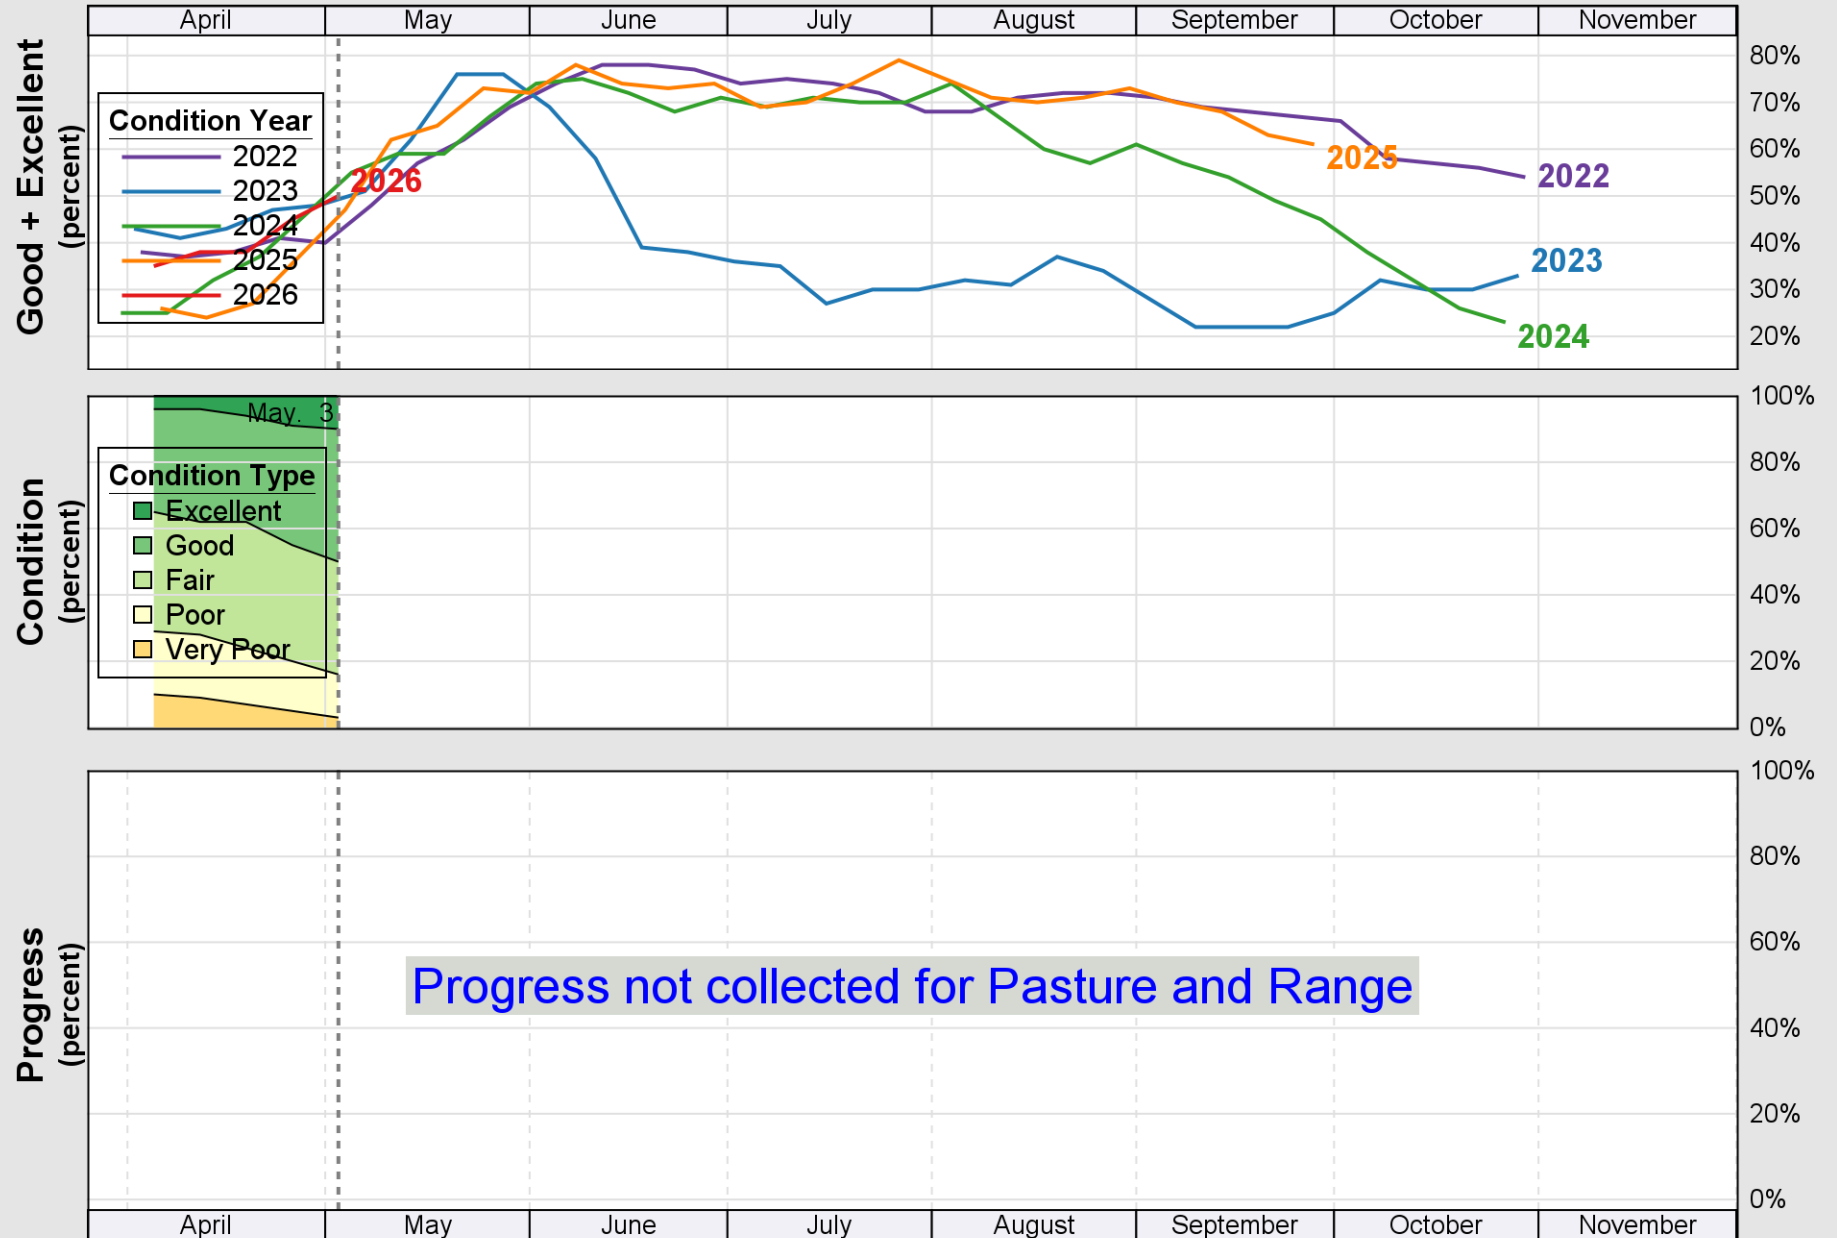

# Crop Progress and Condition: Corn in Wisconsin , 2026

NASS

Source: National Agricultural Statistics Service (NASS), Crop Progress Report

USDA

### Crop Progress and Condition: Oats in Wisconsin , 2026

NASS

Source: National Agricultural Statistics Service (NASS), Crop Progress Report

Source: National Agricultural Statistics Service (NASS), Crop Progress Report