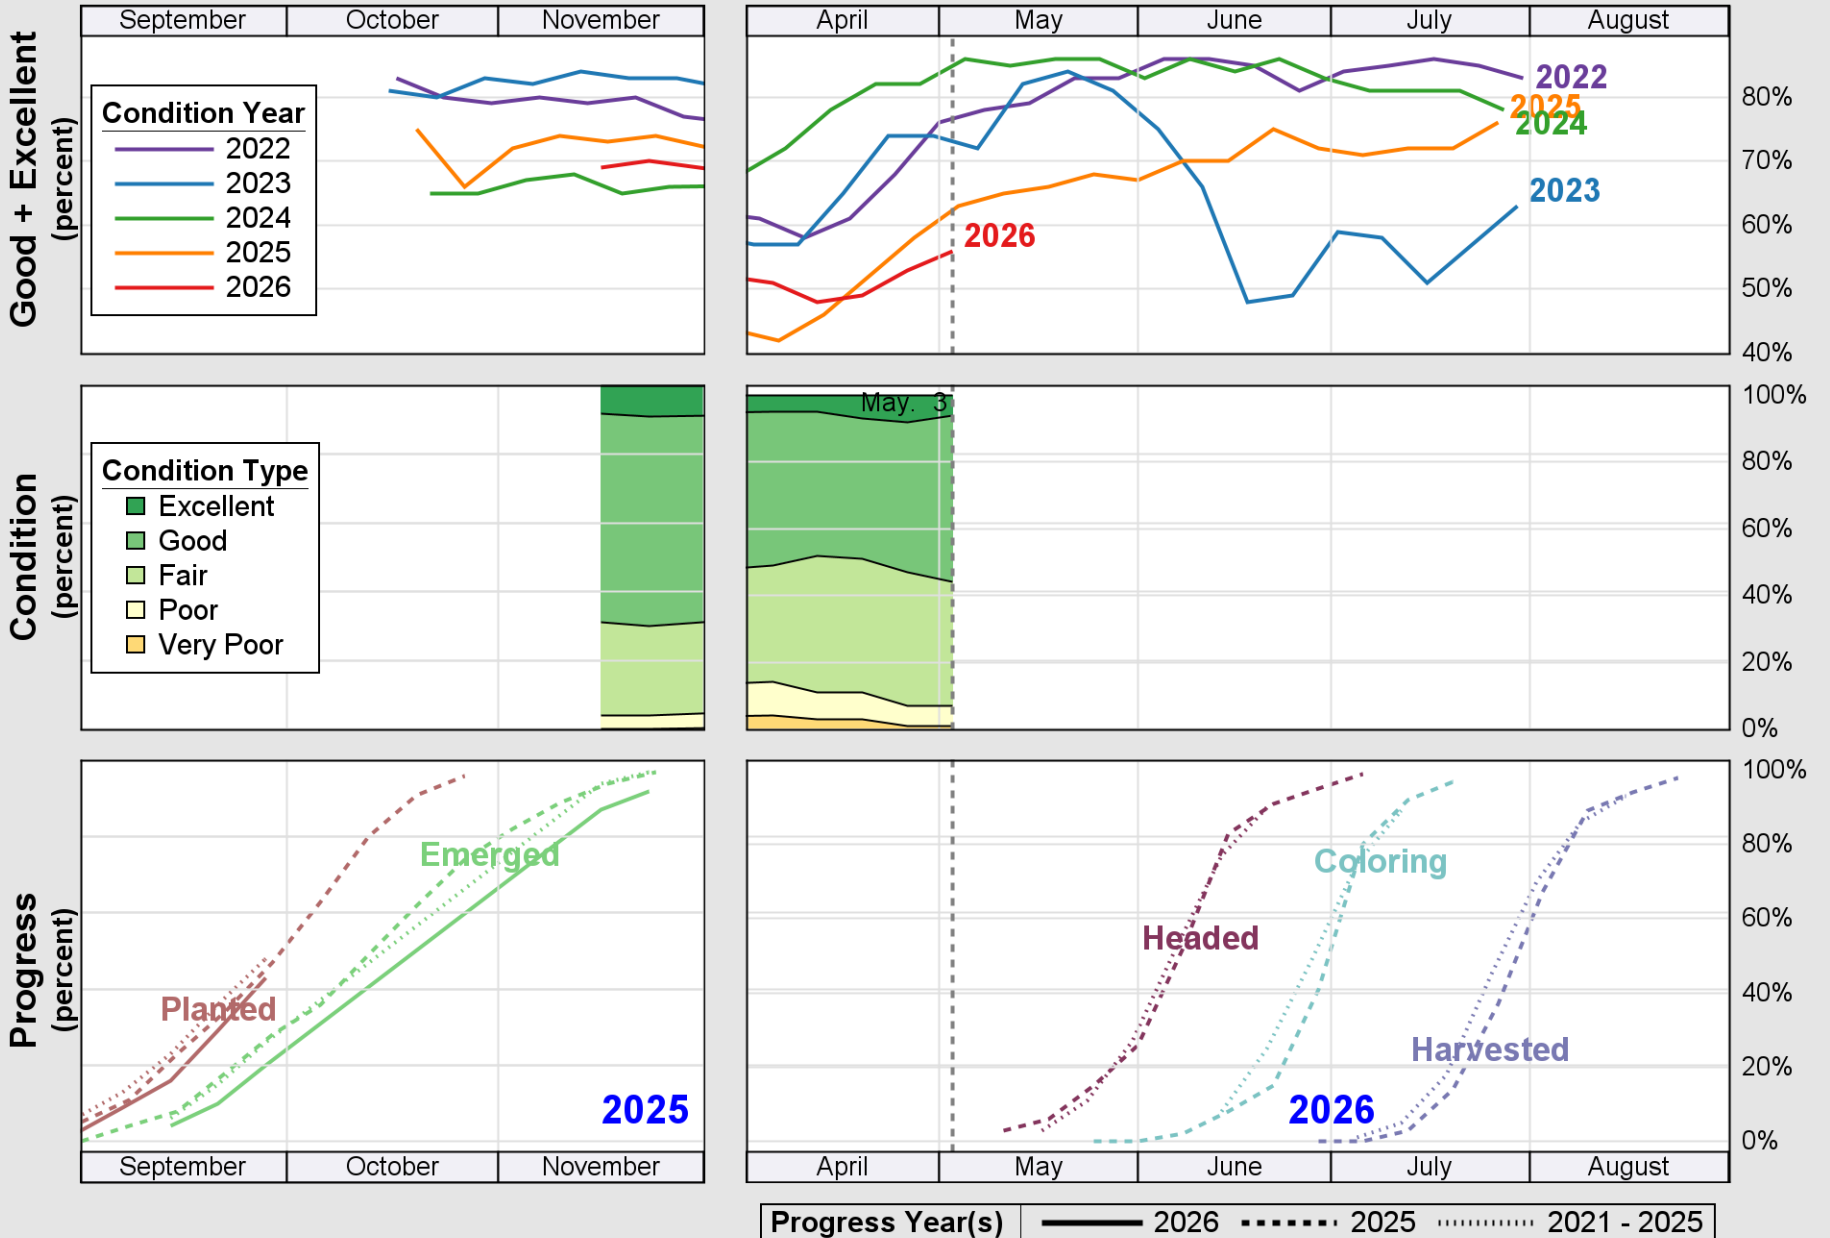

# Crop Progress and Condition: Soybeans in Wisconsin , 2026

NASS

Source: National Agricultural Statistics Service (NASS), Crop Progress Report

USDA

# Crop Progress and Condition: Winter Wheat in Wisconsin , 2026

NASS

Source: National Agricultural Statistics Service (NASS), Crop Progress Report