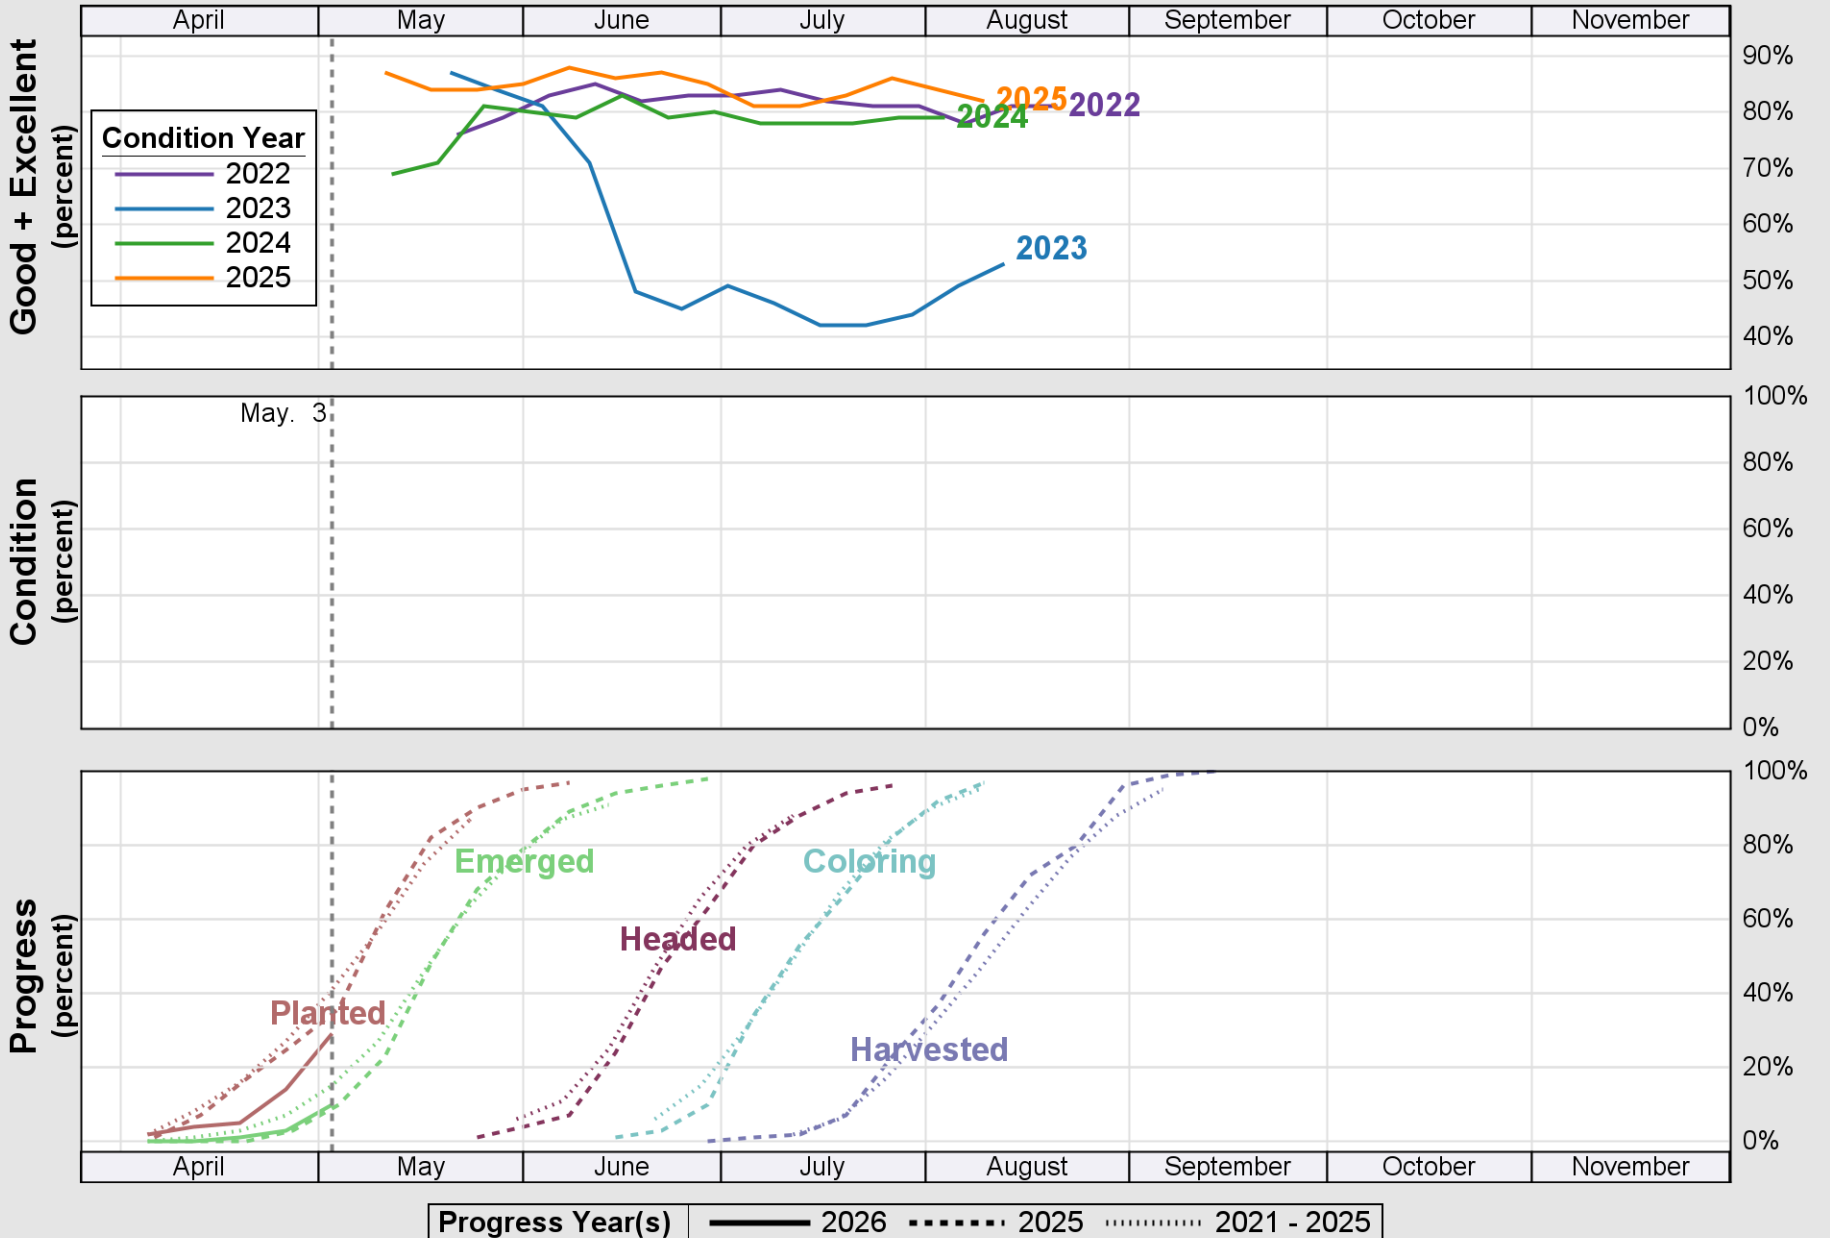

# Crop Progress and Condition: Corn in Wisconsin , 2026

NASS

Source: National Agricultural Statistics Service (NASS), Crop Progress Report

USDA

### Crop Progress and Condition: Oats in Wisconsin , 2026

NASS

Source: National Agricultural Statistics Service (NASS), Crop Progress Report

Source: National Agricultural Statistics Service (NASS), Crop Progress Report