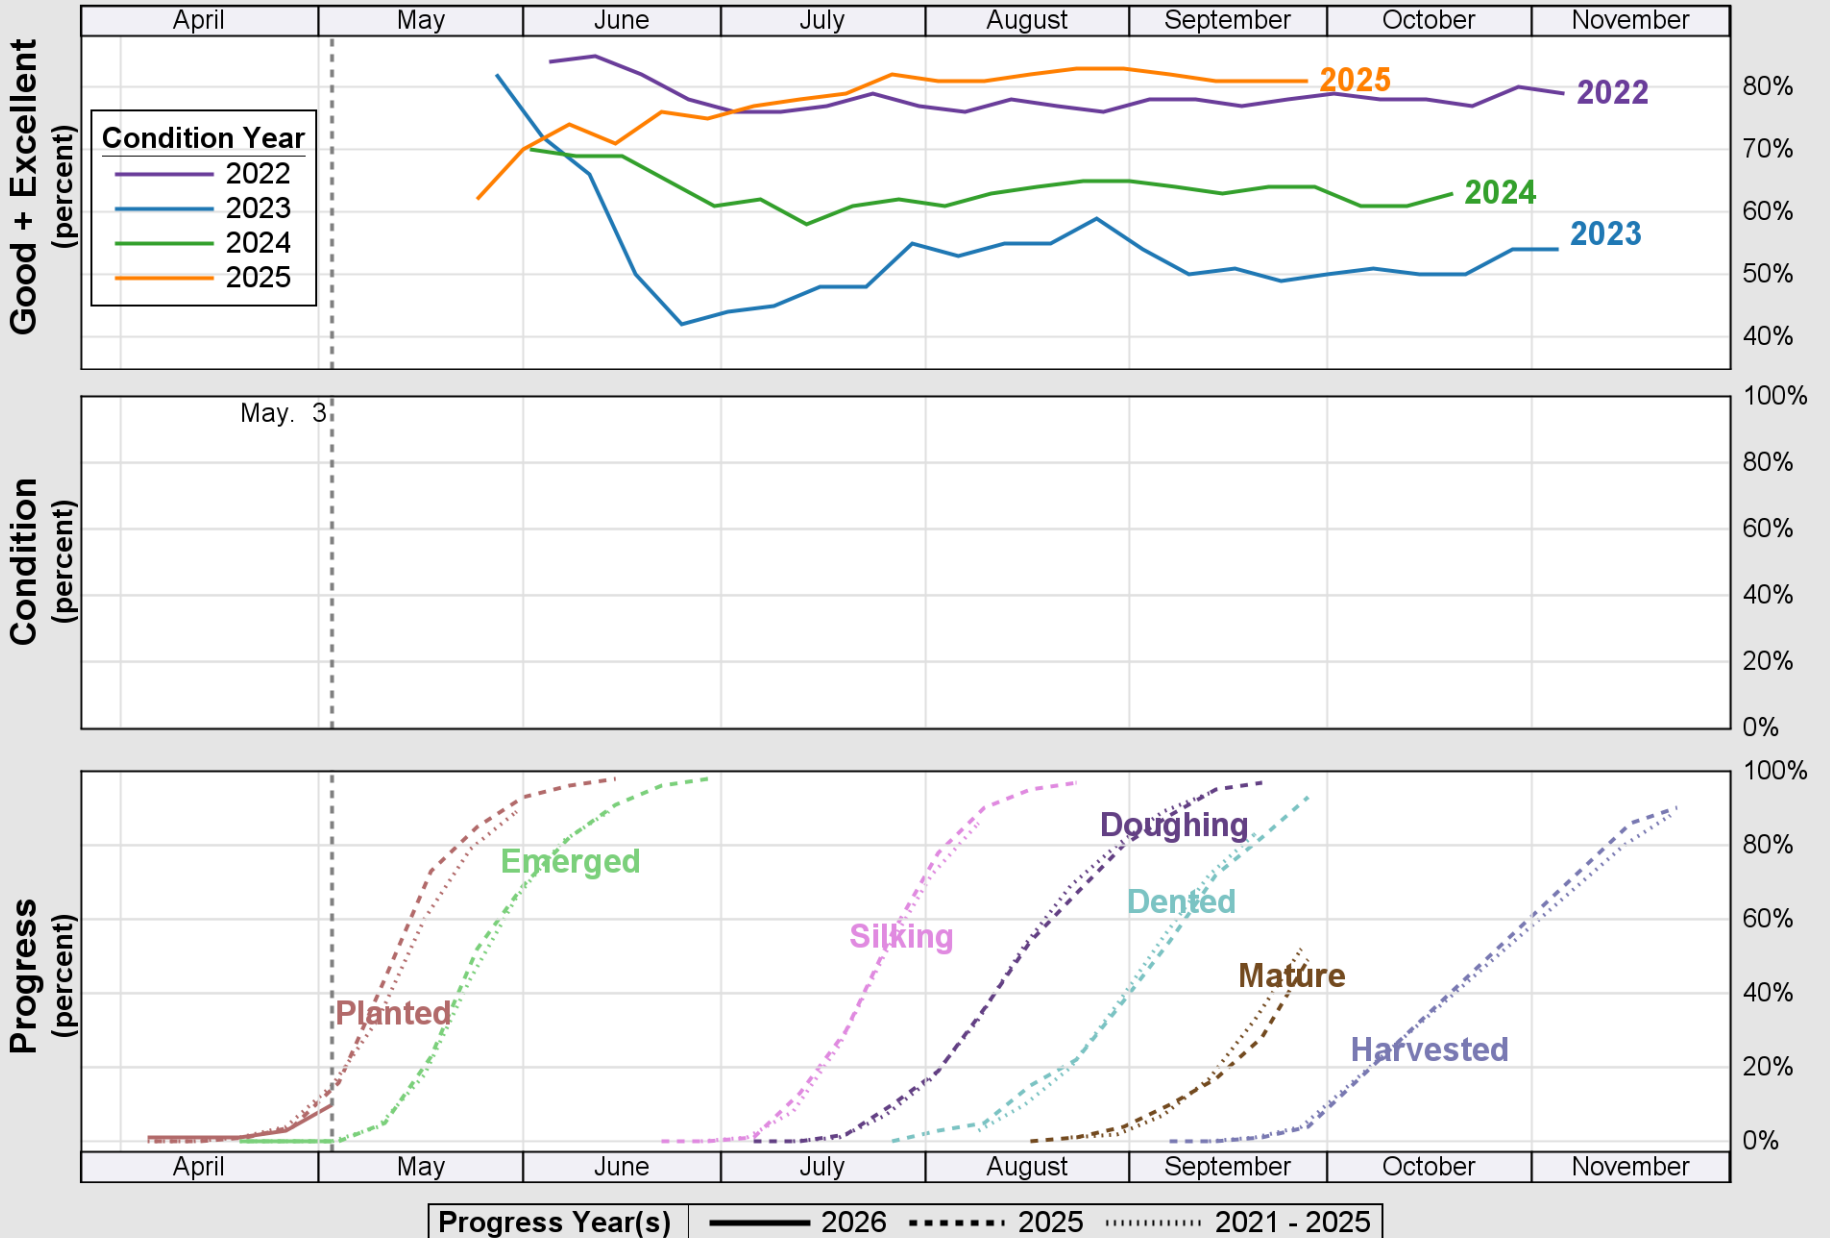

# Crop Progress and Condition: Corn in Wisconsin , 2026

NASS

Source: National Agricultural Statistics Service (NASS), Crop Progress Report

USDA

### Crop Progress and Condition: Oats in Wisconsin , 2026

NASS

Source: National Agricultural Statistics Service (NASS), Crop Progress Report

Source: National Agricultural Statistics Service (NASS), Crop Progress Report