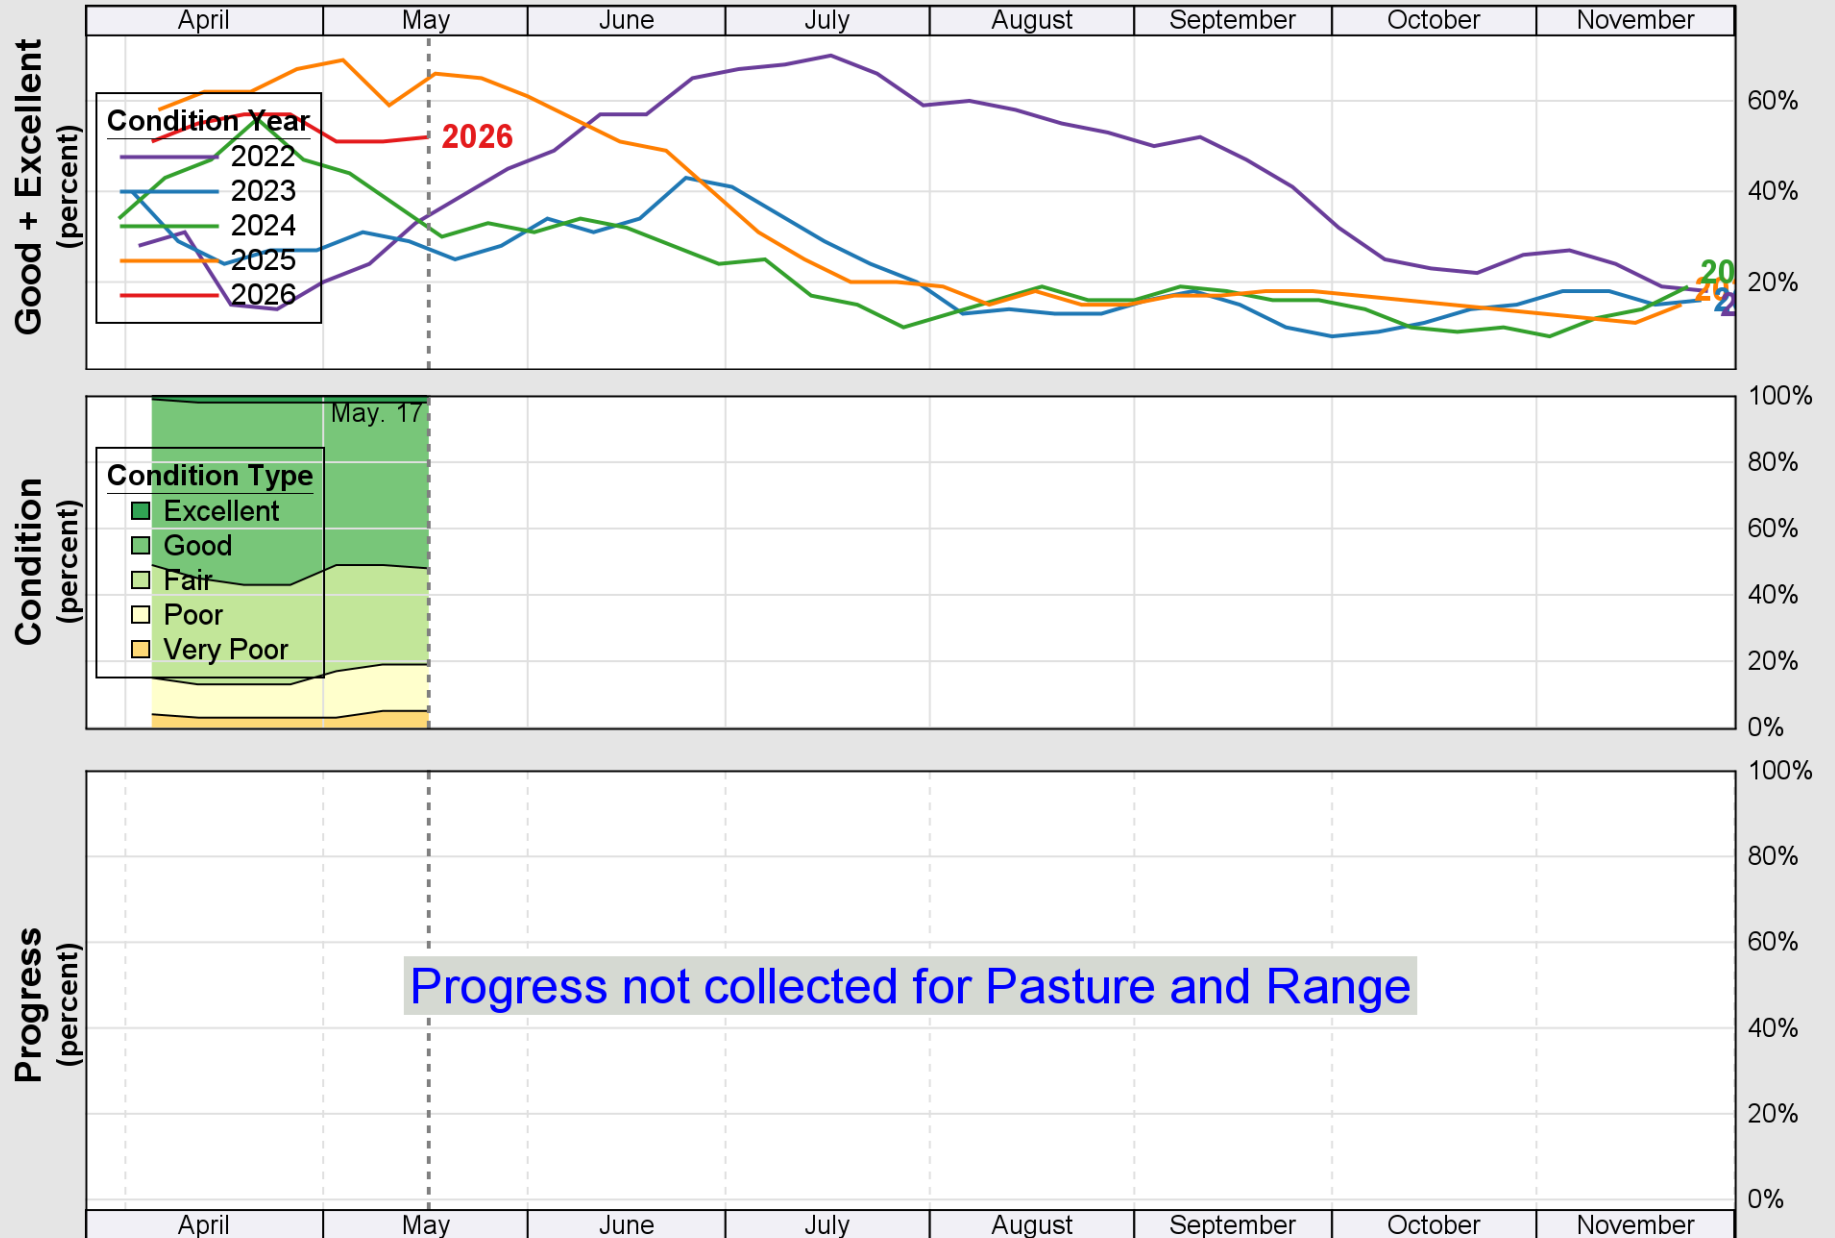

USDA

Crop Progress and Condition: Barley in Washington , 2026

NASS

Progress Year(s) ——— 2026 2025 2021 - 2025

Source: National Agricultural Statistics Service (NASS), Crop Progress Report

USDA

Crop Progress and Condition: Corn in Washington , 2026

NASS

Progress Year(s) ——— 2026 ····· 2025 ······· 2021 - 2025

Source: National Agricultural Statistics Service (NASS), Crop Progress Report

Source: National Agricultural Statistics Service (NASS), Crop Progress Report

USDA

Crop Progress and Condition: Spring Wheat in Washington , 2026

NASS

Progress Year(s) ——— 2026 ····· 2025 ······ 2021 - 2025

Source: National Agricultural Statistics Service (NASS), Crop Progress Report