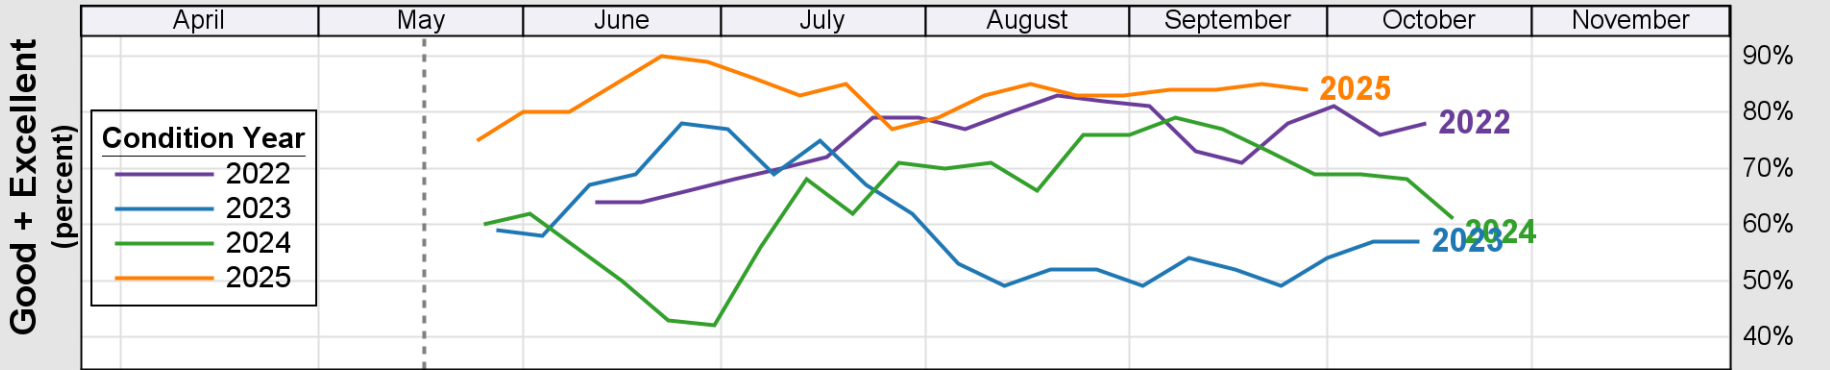

USDA

Crop Progress and Condition: Barley in Washington , 2026

NASS

Progress Year(s) ——— 2026 2025 2021 - 2025

Source: National Agricultural Statistics Service (NASS), Crop Progress Report

USDA

Crop Progress and Condition: Corn in Washington , 2026

NASS

Progress Year(s) ——— 2026 ····· 2025 ······· 2021 - 2025

Source: National Agricultural Statistics Service (NASS), Crop Progress Report

Source: National Agricultural Statistics Service (NASS), Crop Progress Report