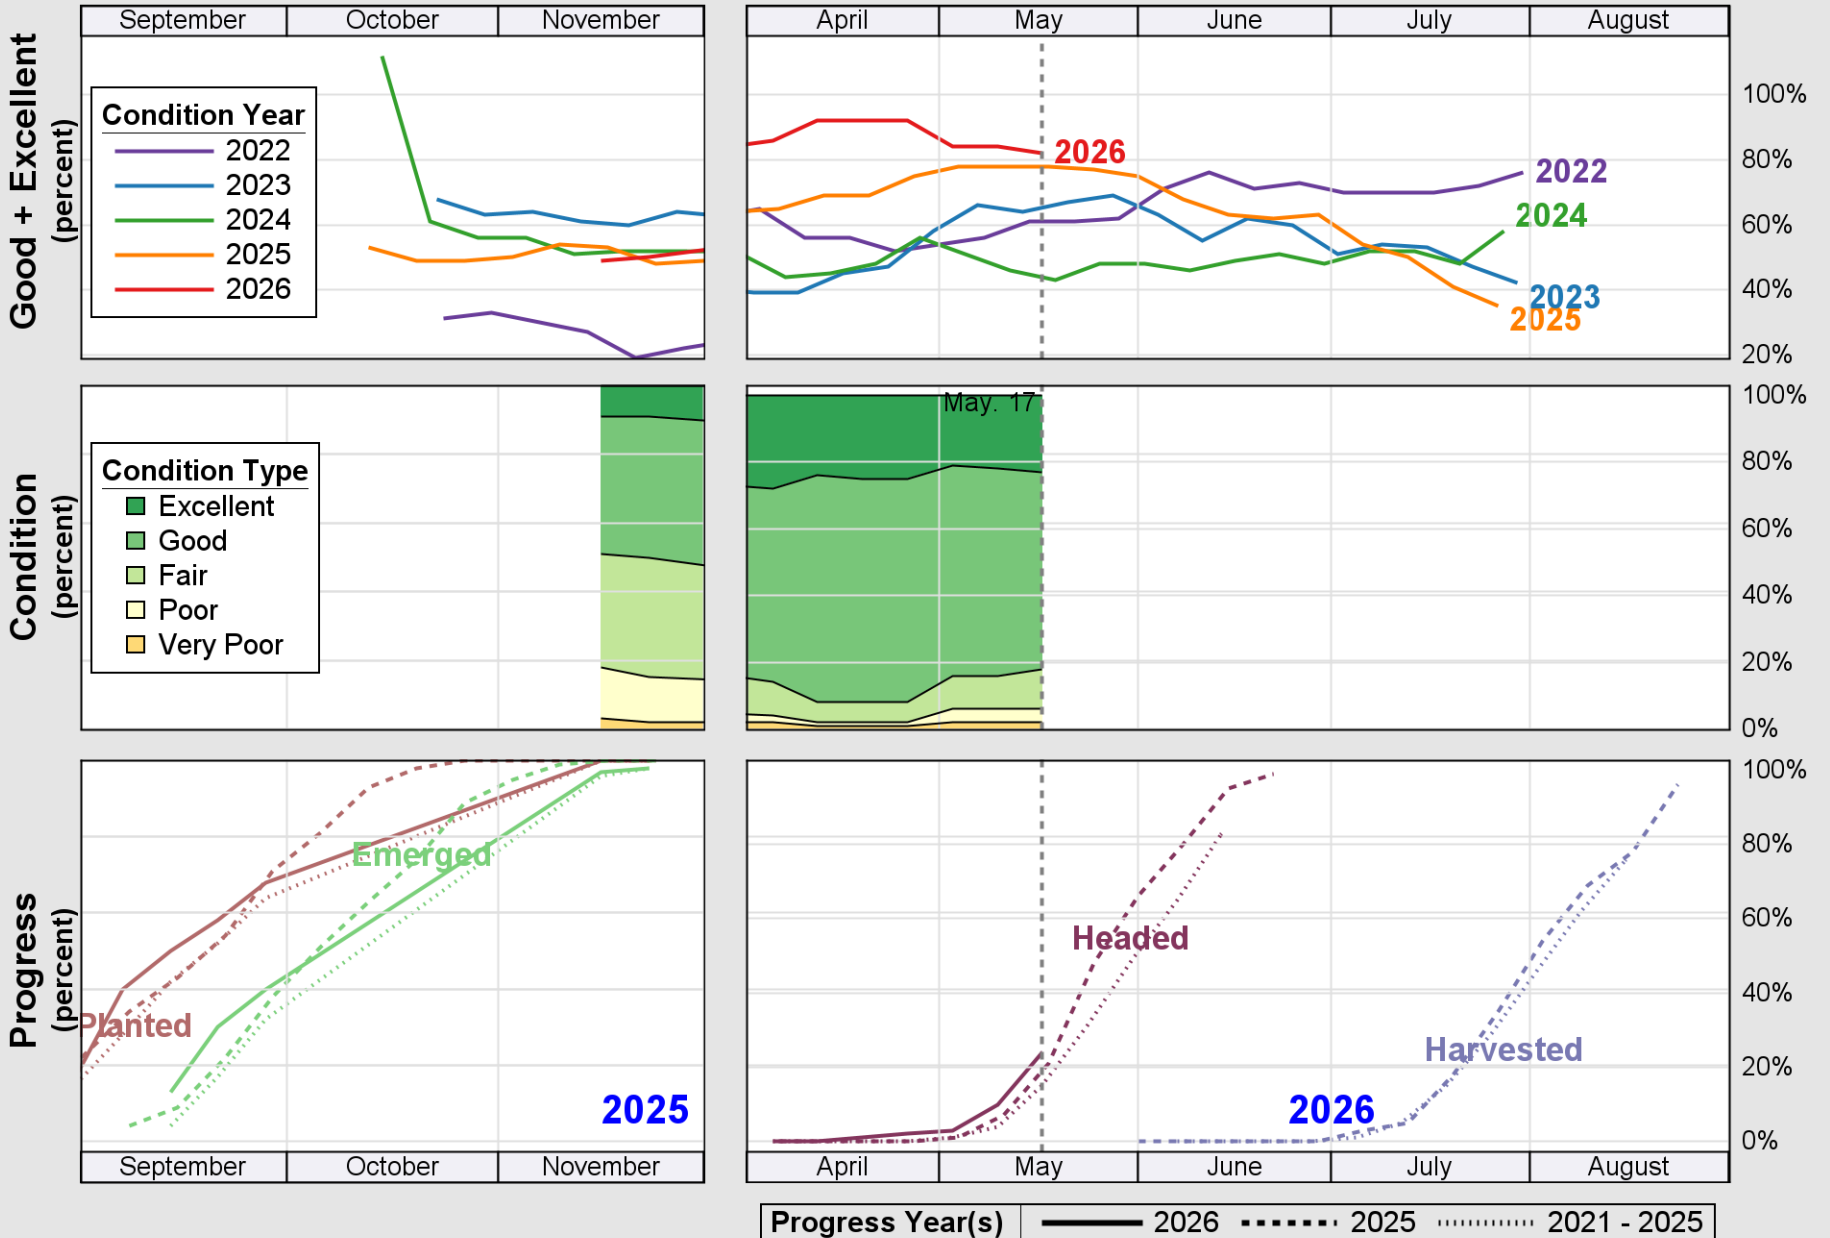

USDA

Crop Progress and Condition: Barley in Washington , 2026

NASS

Progress Year(s) ——— 2026 2025 2021 - 2025

Source: National Agricultural Statistics Service (NASS), Crop Progress Report

USDA

Crop Progress and Condition: Corn in Washington , 2026

NASS

Progress Year(s) ——— 2026 ····· 2025 ······· 2021 - 2025

Source: National Agricultural Statistics Service (NASS), Crop Progress Report

Source: National Agricultural Statistics Service (NASS), Crop Progress Report

USDA

Crop Progress and Condition: Spring Wheat in Washington , 2026

NASS

Progress Year(s) ——— 2026 ····· 2025 ······ 2021 - 2025

Source: National Agricultural Statistics Service (NASS), Crop Progress Report

USDA

Crop Progress and Condition: Winter Wheat in Washington , 2026

NASS

Source: National Agricultural Statistics Service (NASS), Crop Progress Report