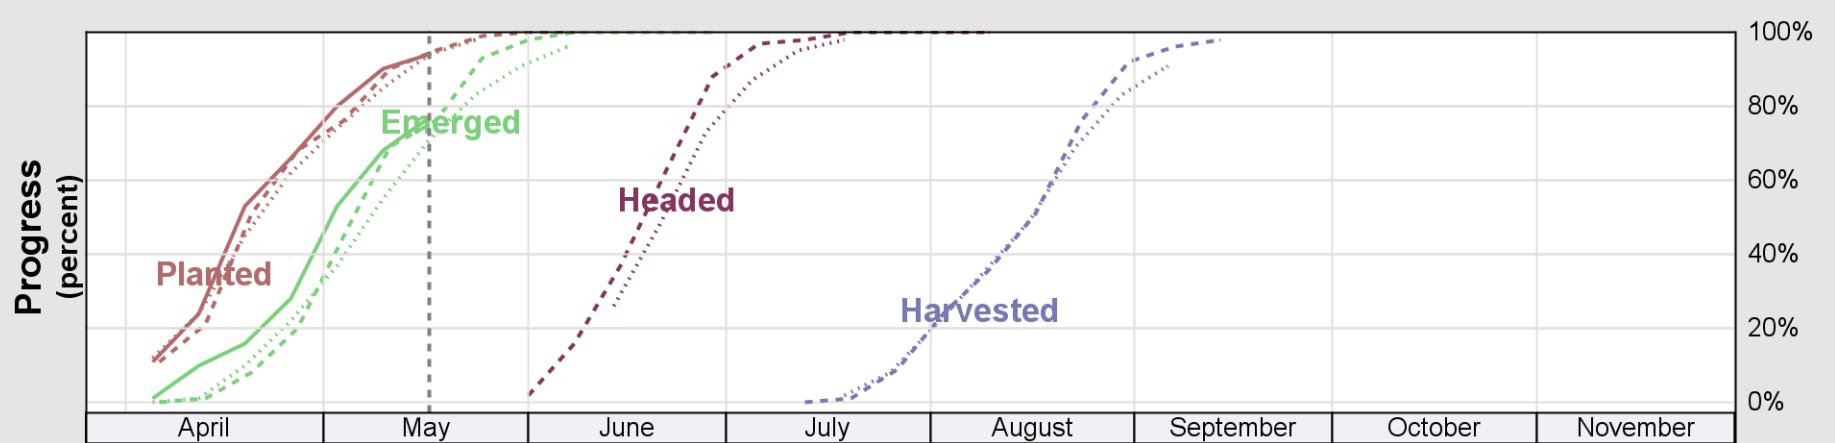

USDA

Crop Progress and Condition: Barley in Washington , 2026

NASS

Progress Year(s) ——— 2026 2025 2021 - 2025

Source: National Agricultural Statistics Service (NASS), Crop Progress Report

USDA

Crop Progress and Condition: Corn in Washington , 2026

NASS

Progress Year(s) ——— 2026 ····· 2025 ······· 2021 - 2025

Source: National Agricultural Statistics Service (NASS), Crop Progress Report

Source: National Agricultural Statistics Service (NASS), Crop Progress Report