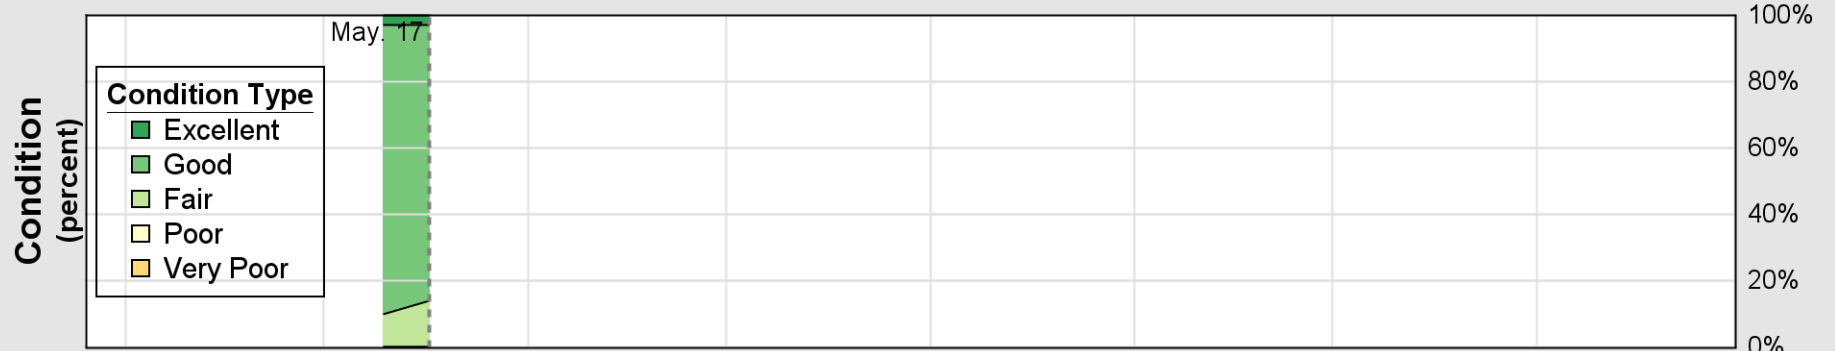

USDA

Crop Progress and Condition: Barley in Washington , 2026

NASS

Progress Year(s) ——— 2026 2025 2021 - 2025

Source: National Agricultural Statistics Service (NASS), Crop Progress Report

USDA

Crop Progress and Condition: Corn in Washington , 2026