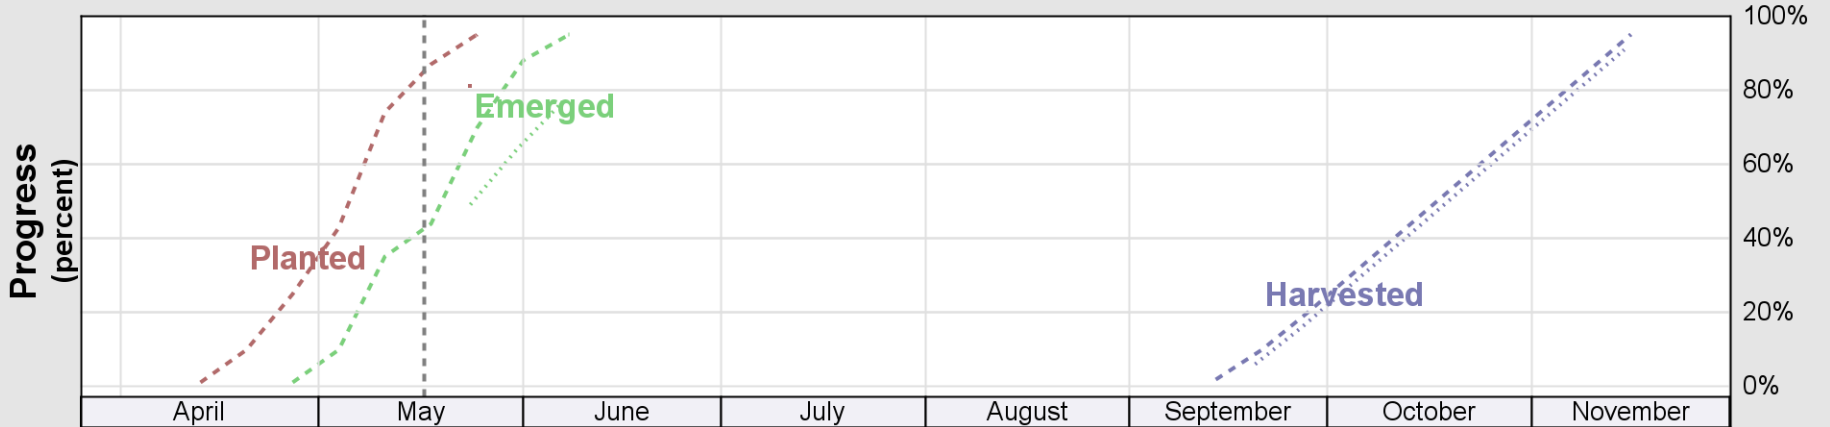

USDA

Crop Progress and Condition: Barley in Washington , 2026

NASS

Progress Year(s) ——— 2026 2025 2021 - 2025

Source: National Agricultural Statistics Service (NASS), Crop Progress Report

USDA

Crop Progress and Condition: Corn in Washington , 2026

NASS

Progress Year(s) ——— 2026 ····· 2025 ······· 2021 - 2025

Source: National Agricultural Statistics Service (NASS), Crop Progress Report

Source: National Agricultural Statistics Service (NASS), Crop Progress Report