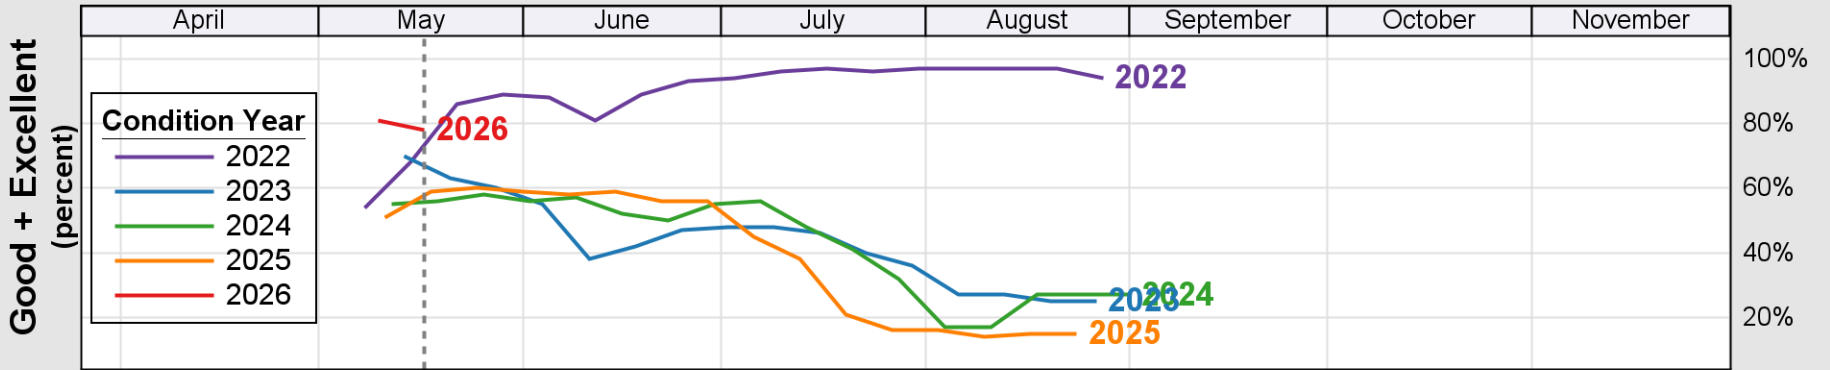

NASS

Progress Year(s) ——— 2026 ····· 2025 ······· 2021 - 2025

Source: National Agricultural Statistics Service (NASS), Crop Progress Report

Source: National Agricultural Statistics Service (NASS), Crop Progress Report

USDA

Crop Progress and Condition: Spring Wheat in Washington , 2026

NASS

Progress Year(s) ——— 2026 ····· 2025 ······ 2021 - 2025

Source: National Agricultural Statistics Service (NASS), Crop Progress Report