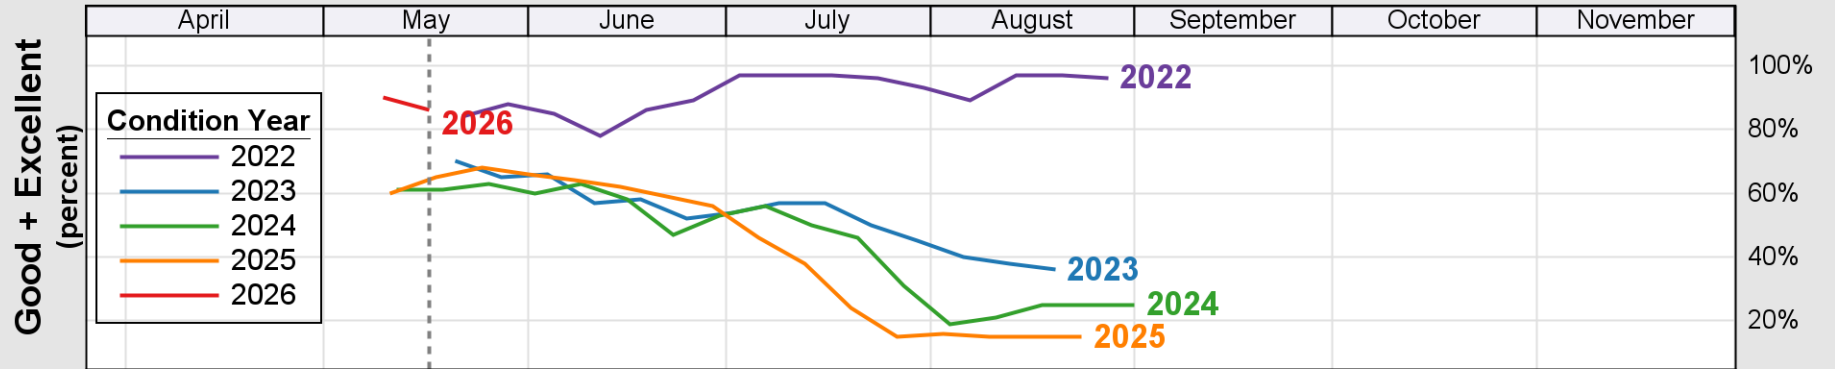

USDA

Crop Progress and Condition: Barley in Washington , 2026

NASS

Progress Year(s) ——— 2026 2025 2021 - 2025

Source: National Agricultural Statistics Service (NASS), Crop Progress Report

USDA

Crop Progress and Condition: Corn in Washington , 2026

NASS

Progress Year(s) ——— 2026 ····· 2025 ······· 2021 - 2025

Source: National Agricultural Statistics Service (NASS), Crop Progress Report

Source: National Agricultural Statistics Service (NASS), Crop Progress Report