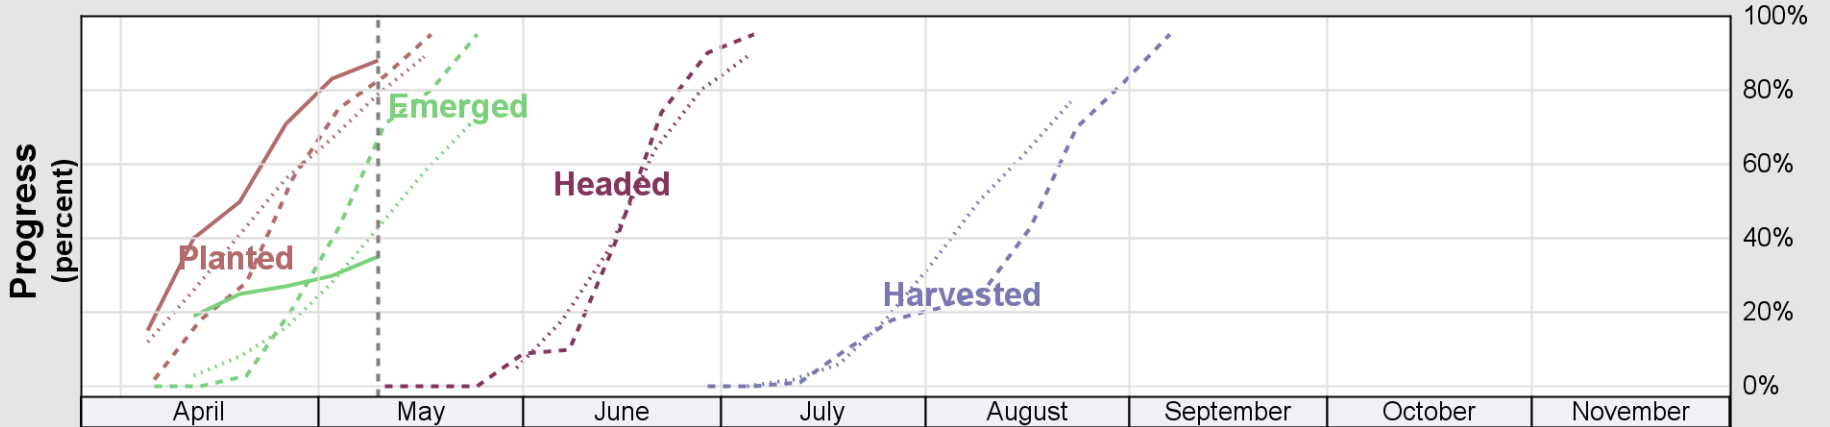

USDA

Crop Progress and Condition: Barley in Utah , 2026

NASS

Progress Year(s) ——— 2026 ····· 2025 ······ 2021 - 2025

Source: National Agricultural Statistics Service (NASS), Crop Progress Report

USDA

Crop Progress and Condition: Corn in Utah , 2026

NASS

Progress Year(s) ——— 2026 2025 2021 - 2025

Source: National Agricultural Statistics Service (NASS), Crop Progress Report

USDA

Crop Progress and Condition: Pasture and Range in Utah , 2026

NASS

Source: National Agricultural Statistics Service (NASS), Crop Progress Report