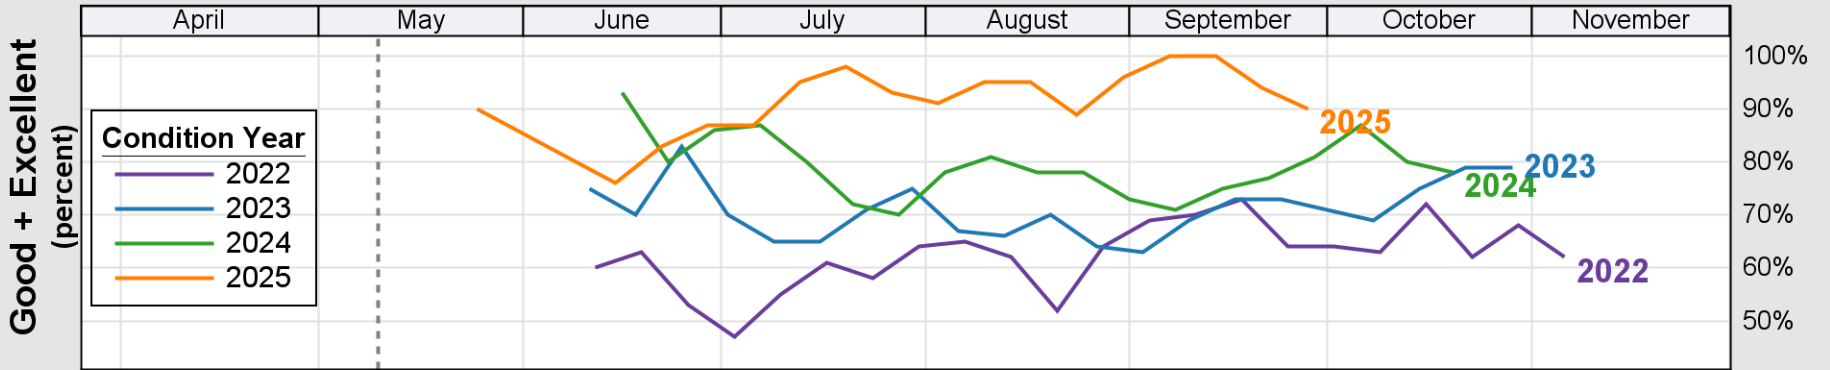

USDA

Crop Progress and Condition: Barley in Utah , 2026

NASS

Progress Year(s) ——— 2026 ····· 2025 ······ 2021 - 2025

Source: National Agricultural Statistics Service (NASS), Crop Progress Report

USDA

Crop Progress and Condition: Corn in Utah , 2026

NASS

Progress Year(s) ——— 2026 2025 2021 - 2025

Source: National Agricultural Statistics Service (NASS), Crop Progress Report

USDA

Crop Progress and Condition: Pasture and Range in Utah , 2026

NASS

Source: National Agricultural Statistics Service (NASS), Crop Progress Report