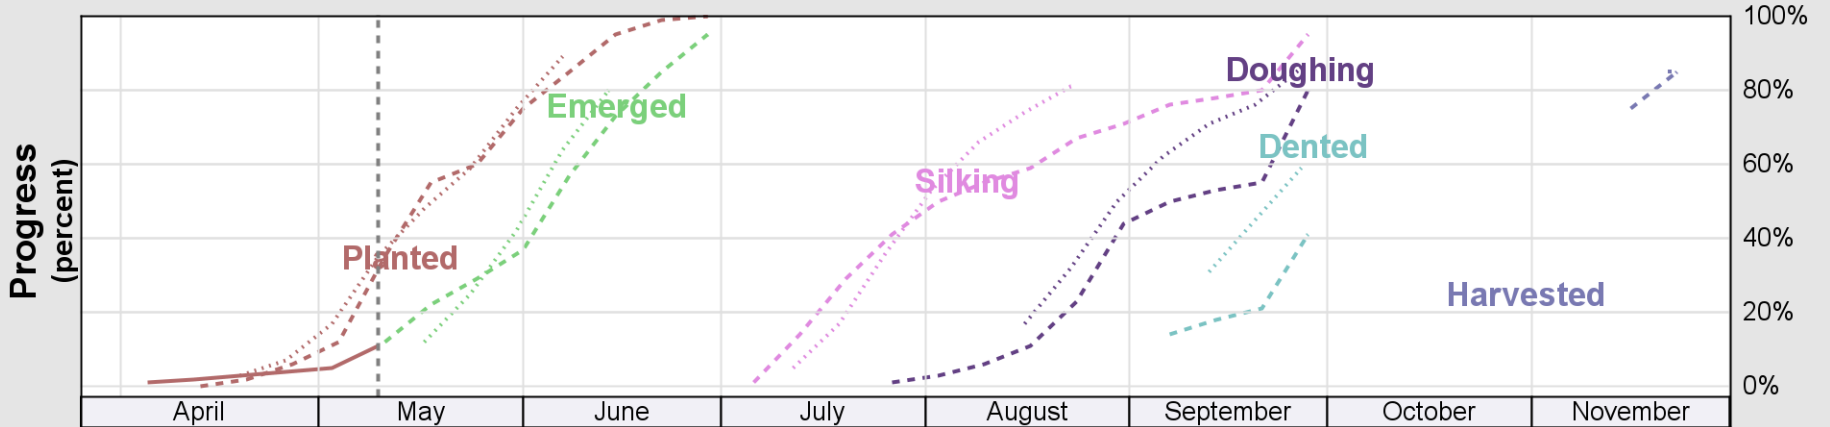

USDA

Crop Progress and Condition: Barley in Utah , 2026

NASS

Progress Year(s) ——— 2026 ····· 2025 ······ 2021 - 2025

Source: National Agricultural Statistics Service (NASS), Crop Progress Report

USDA

Crop Progress and Condition: Corn in Utah , 2026

NASS

Progress Year(s) ——— 2026 2025 2021 - 2025

Source: National Agricultural Statistics Service (NASS), Crop Progress Report

USDA

Crop Progress and Condition: Pasture and Range in Utah , 2026

NASS

Source: National Agricultural Statistics Service (NASS), Crop Progress Report