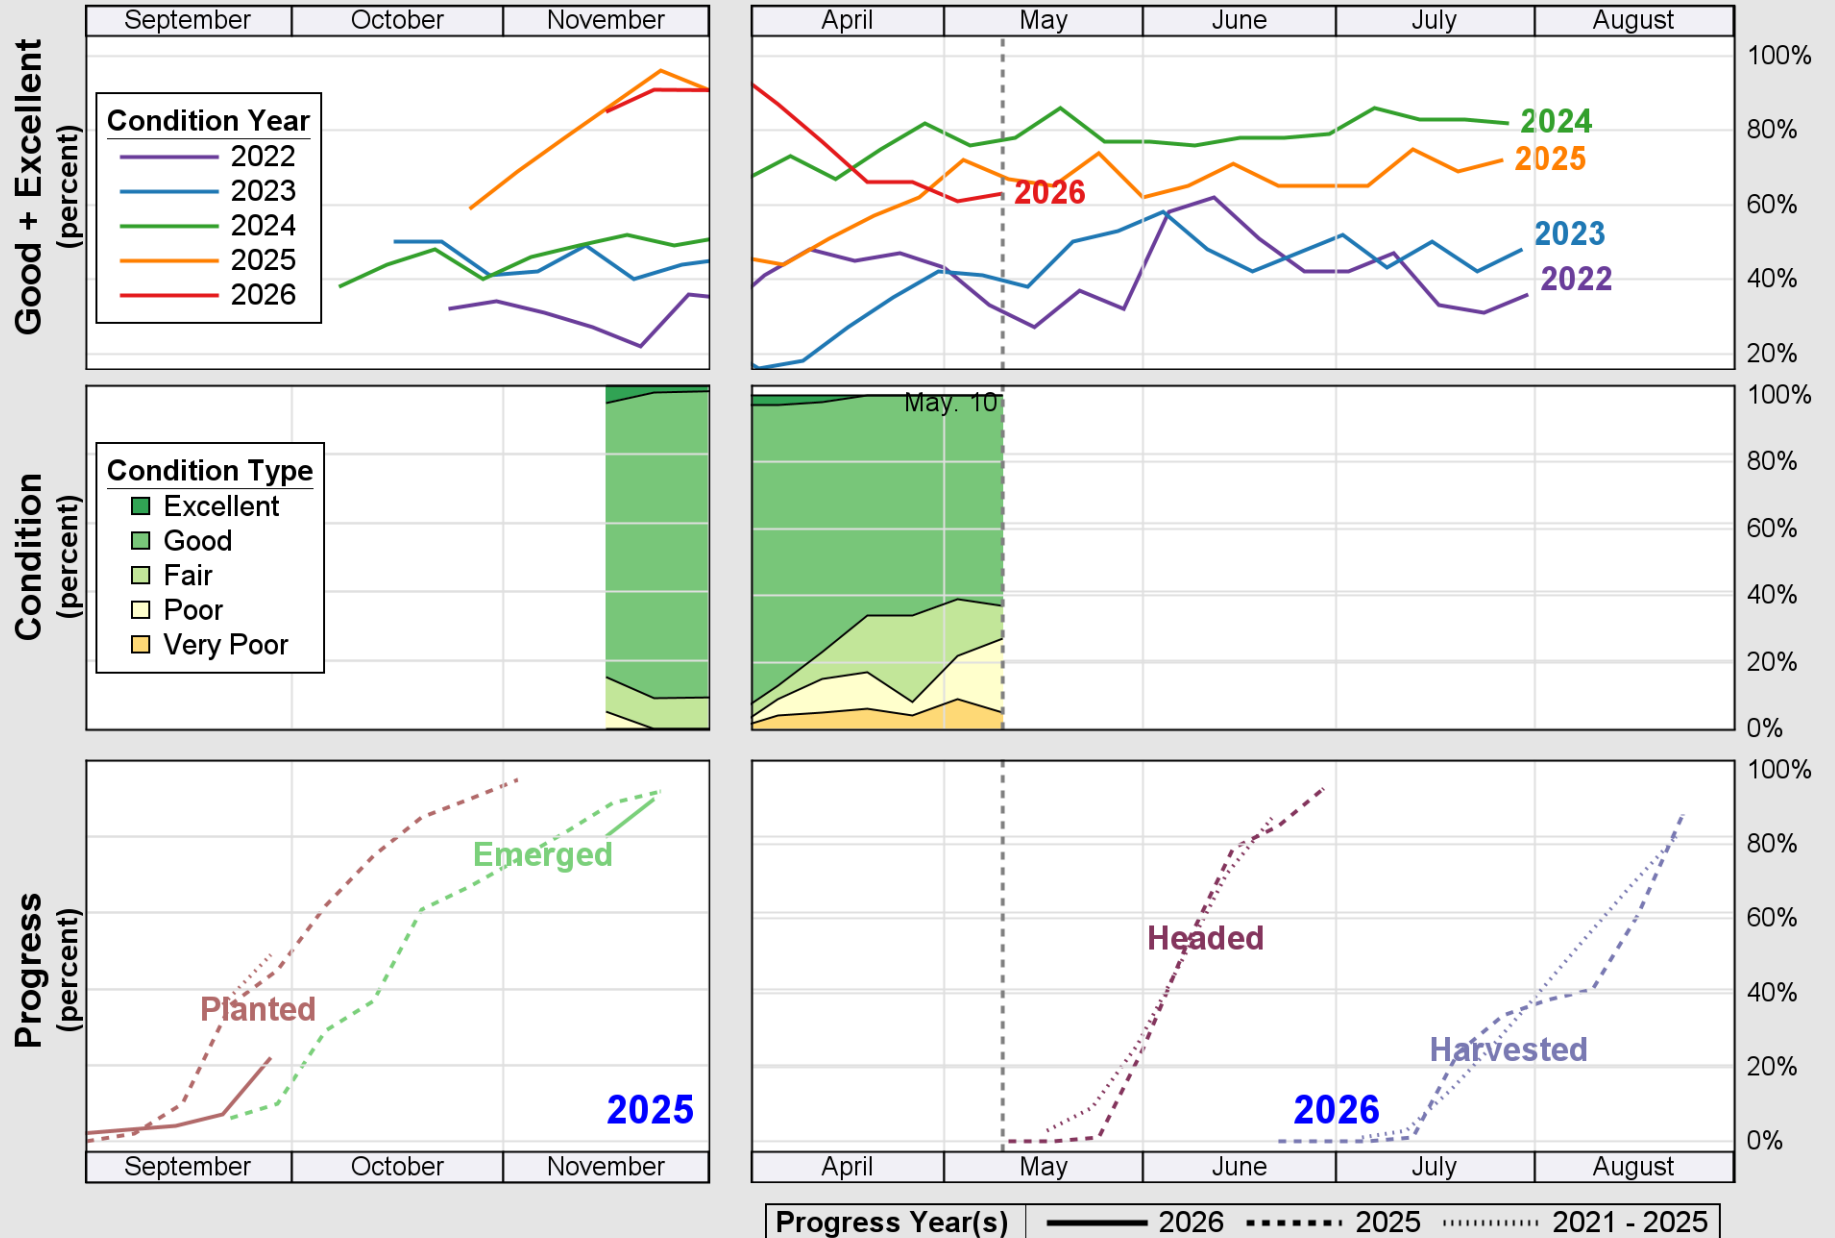

USDA

Crop Progress and Condition: Barley in Utah , 2026

NASS

Progress Year(s) ——— 2026 ····· 2025 ······ 2021 - 2025

Source: National Agricultural Statistics Service (NASS), Crop Progress Report

USDA

Crop Progress and Condition: Corn in Utah , 2026

NASS

Progress Year(s) ——— 2026 2025 2021 - 2025

Source: National Agricultural Statistics Service (NASS), Crop Progress Report

USDA

Crop Progress and Condition: Pasture and Range in Utah , 2026

NASS

Source: National Agricultural Statistics Service (NASS), Crop Progress Report

USDA

Crop Progress and Condition: Winter Wheat in Utah , 2026

NASS

Source: National Agricultural Statistics Service (NASS), Crop Progress Report