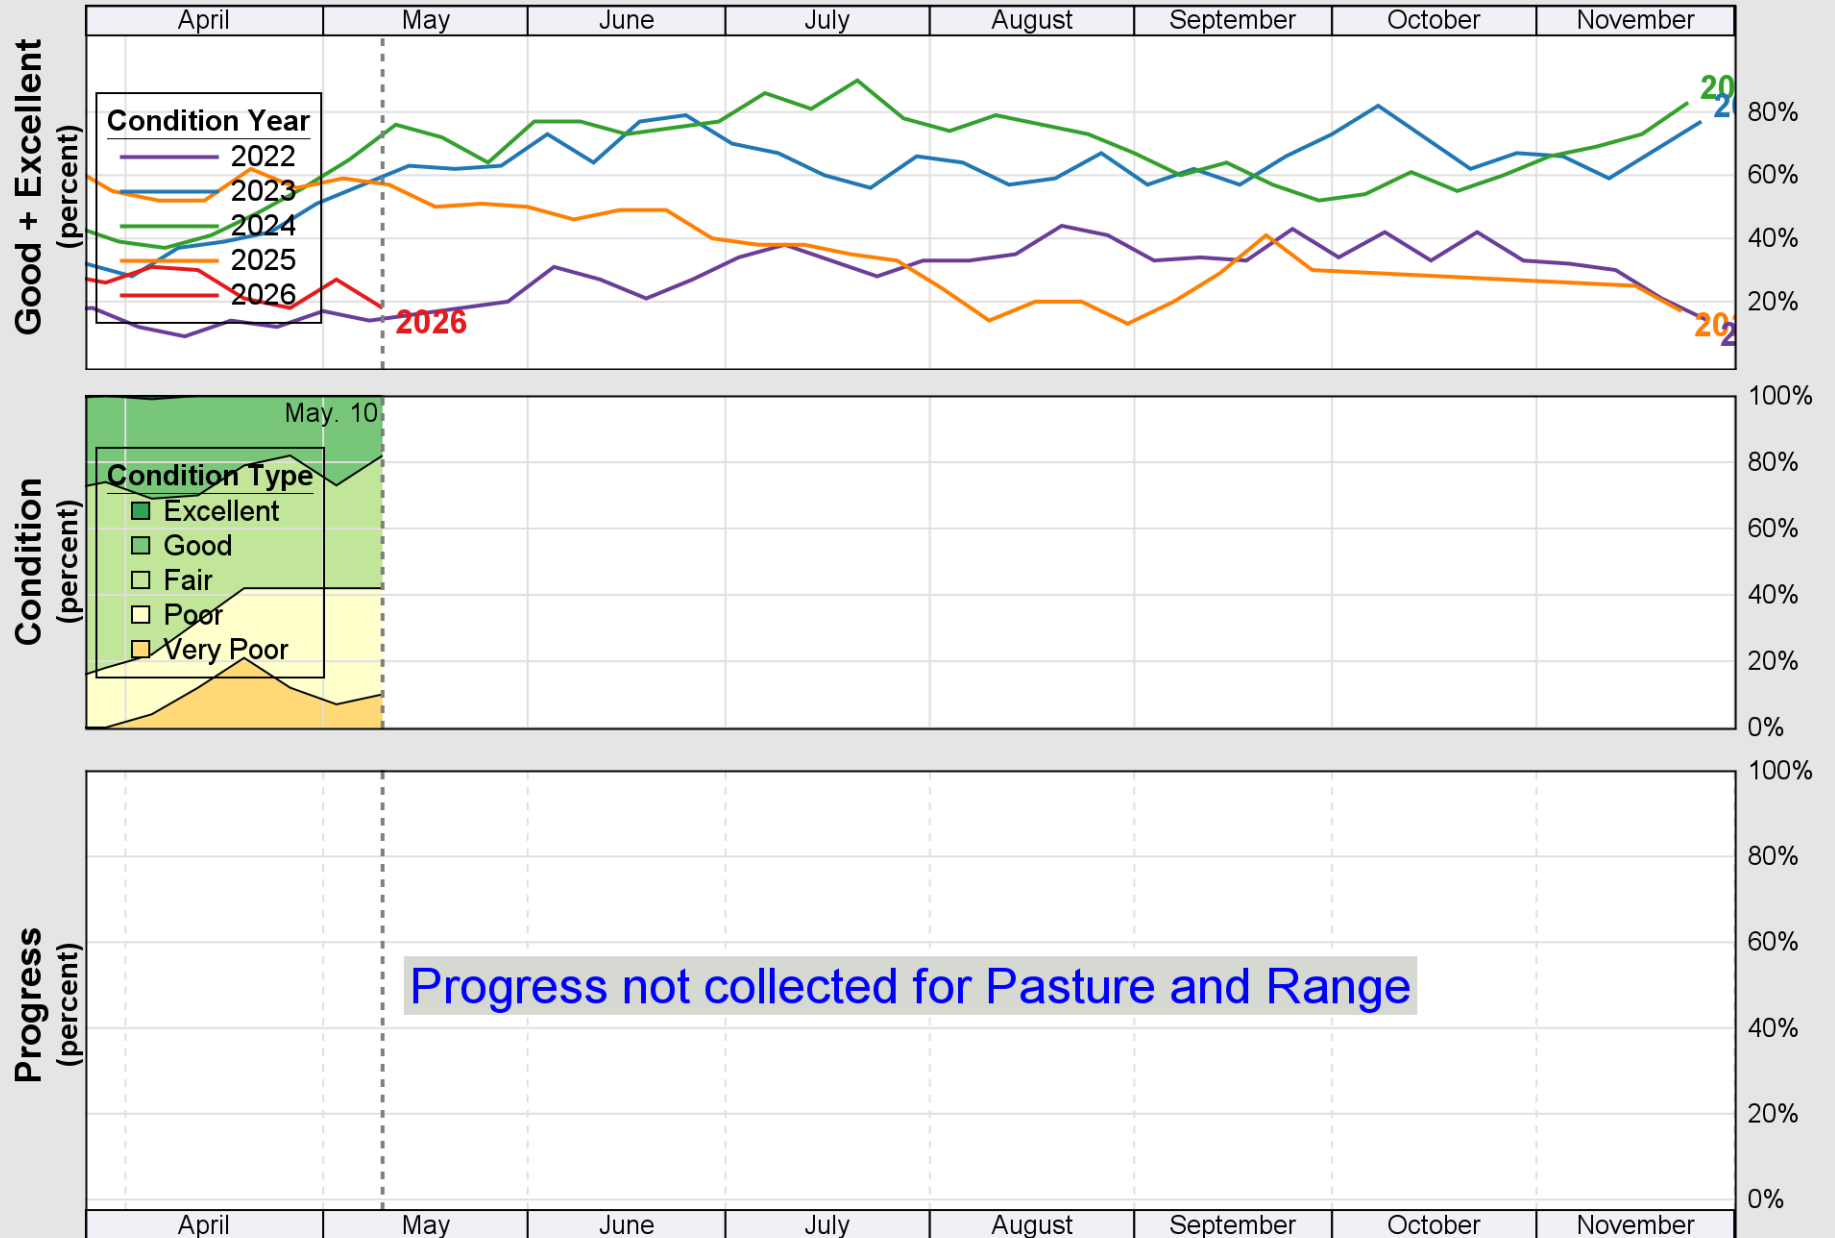

USDA

Crop Progress and Condition: Barley in Utah , 2026

NASS

Progress Year(s) ——— 2026 ····· 2025 ······ 2021 - 2025

Source: National Agricultural Statistics Service (NASS), Crop Progress Report

USDA

Crop Progress and Condition: Corn in Utah , 2026

NASS

Progress Year(s) ——— 2026 2025 2021 - 2025

Source: National Agricultural Statistics Service (NASS), Crop Progress Report

USDA

Crop Progress and Condition: Pasture and Range in Utah , 2026

NASS

Source: National Agricultural Statistics Service (NASS), Crop Progress Report

USDA

Crop Progress and Condition: Winter Wheat in Utah , 2026

NASS

Source: National Agricultural Statistics Service (NASS), Crop Progress Report