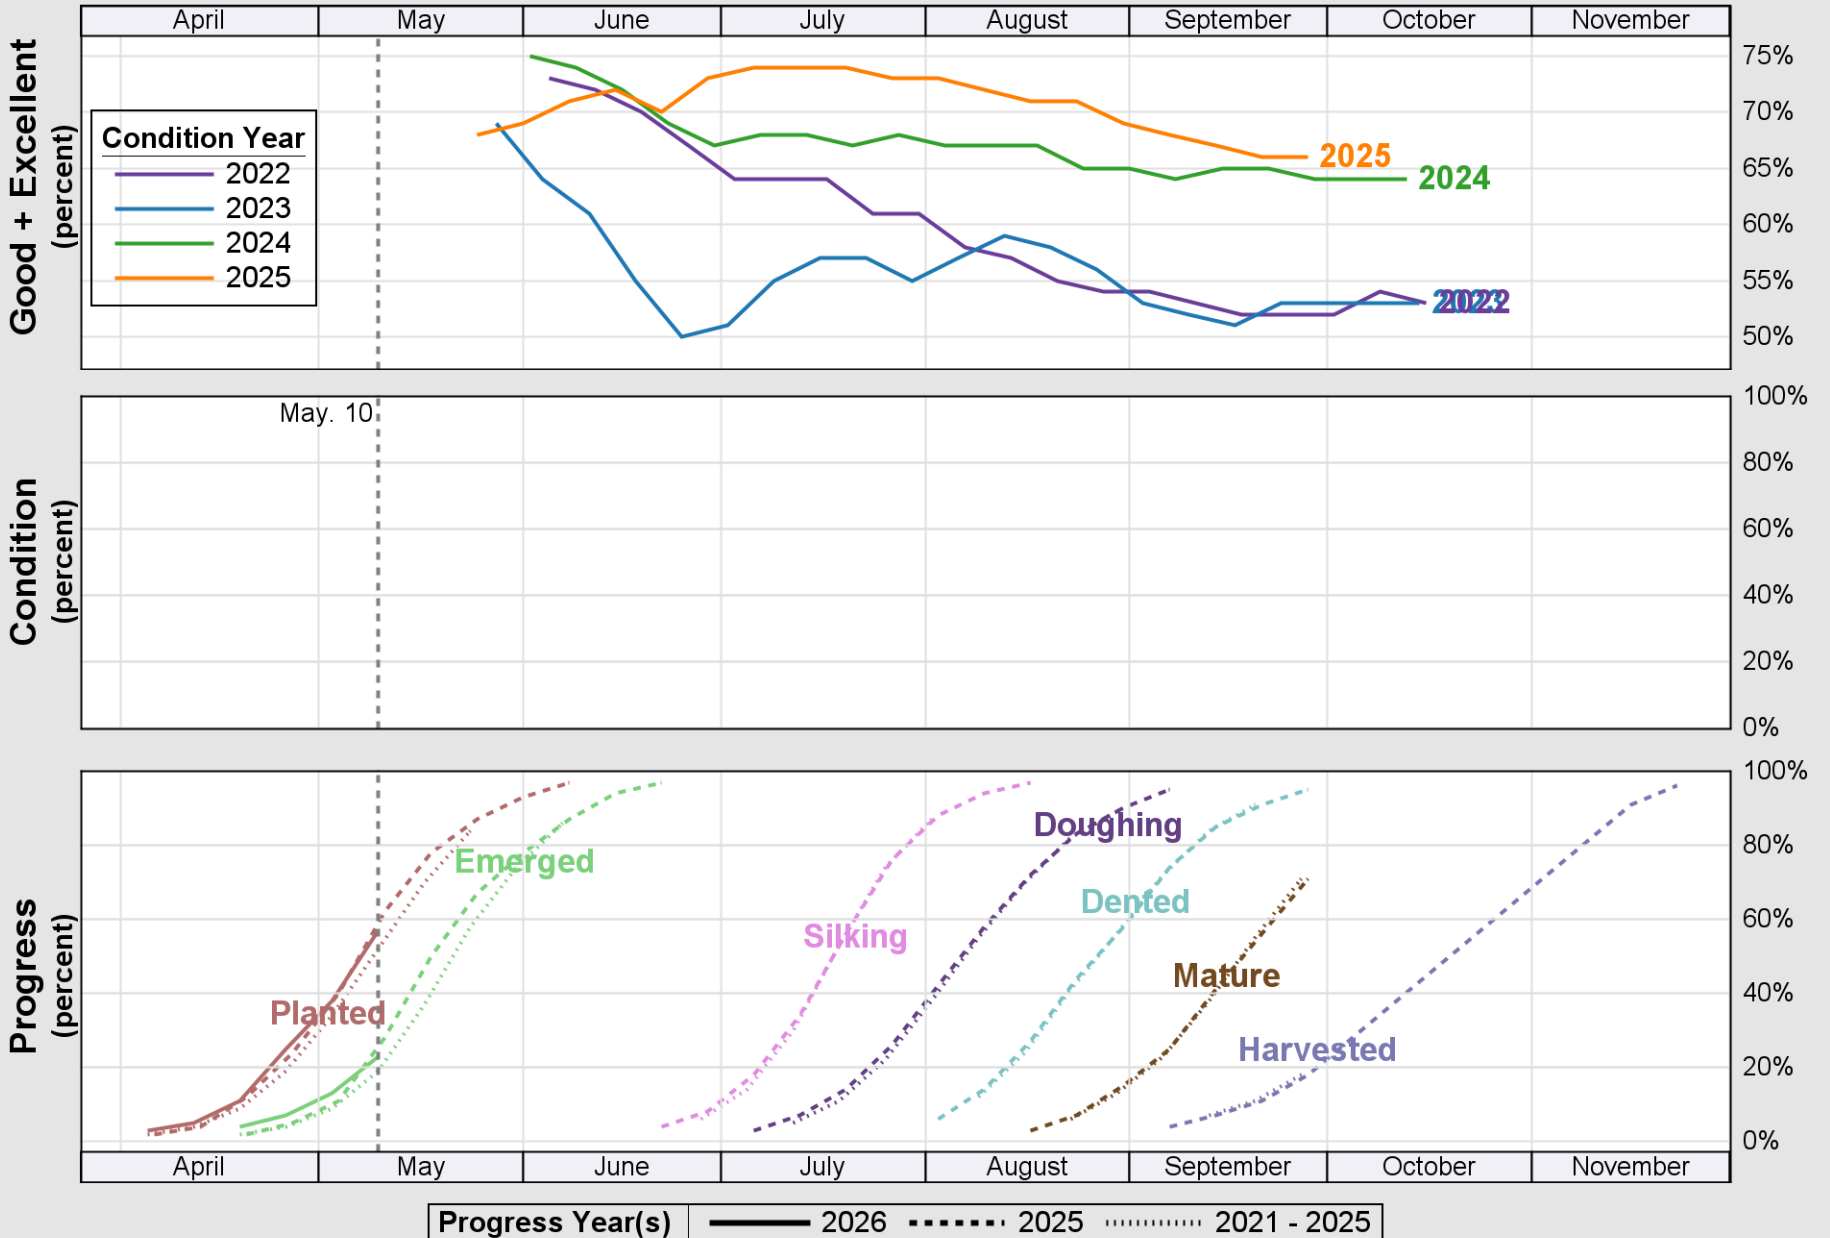

USDA

Crop Progress and Condition: Barley in United States , 2026

NASS

Source: National Agricultural Statistics Service (NASS), Crop Progress Report

USDA

Crop Progress and Condition: Corn in United States , 2026

NASS

Source: National Agricultural Statistics Service (NASS), Crop Progress Report

Source: National Agricultural Statistics Service (NASS), Crop Progress Report

USDA

Crop Progress and Condition: Oats in United States , 2026

NASS

Source: National Agricultural Statistics Service (NASS), Crop Progress Report

USDA Crop Progress and Condition: Pasture and Range in United States , 2026 **NASS**

Source: National Agricultural Statistics Service (NASS), Crop Progress Report

USDA

Crop Progress and Condition: Peanuts in United States , 2026

NASS

Source: National Agricultural Statistics Service (NASS), Crop Progress Report

USDA

Crop Progress and Condition: Rice in United States , 2026