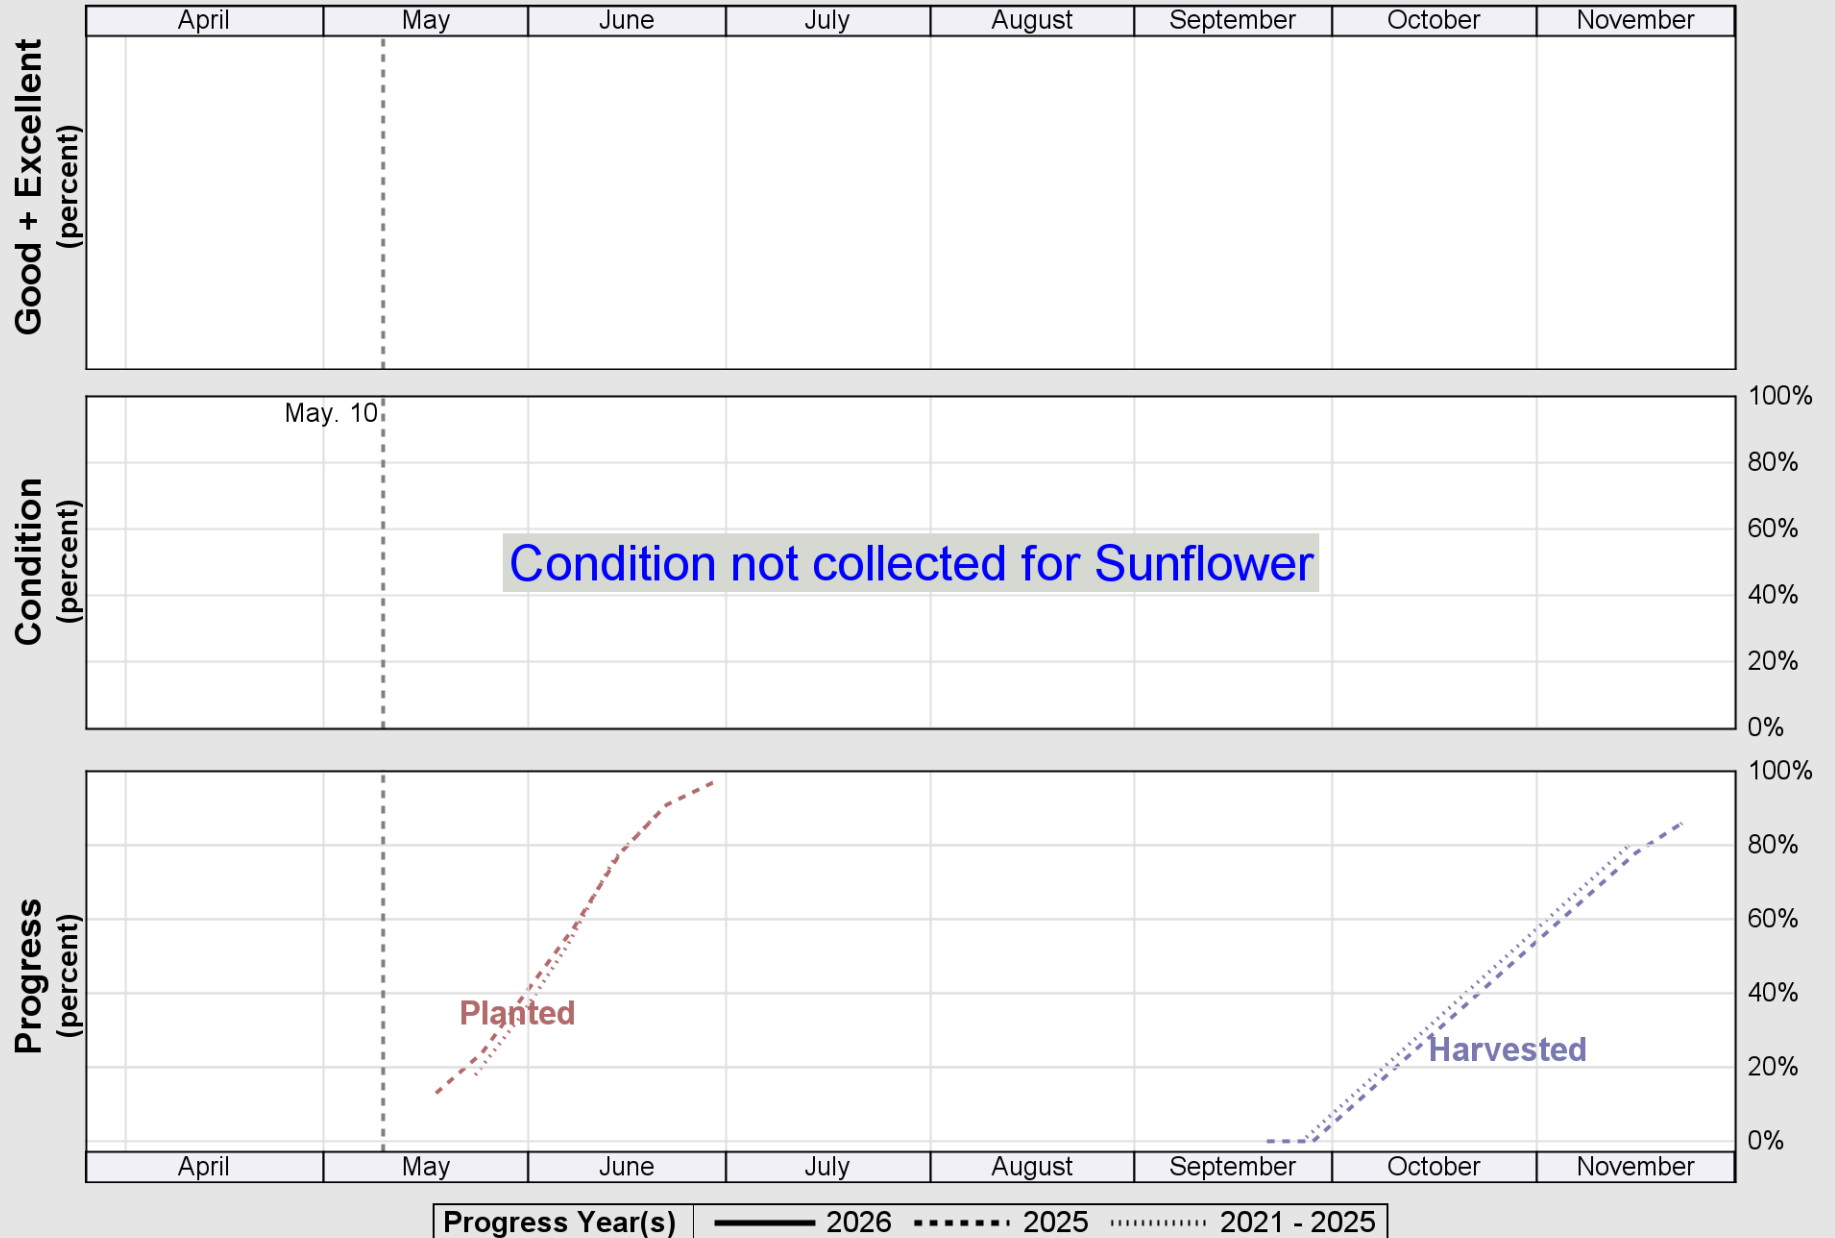

NASS

Source: National Agricultural Statistics Service (NASS), Crop Progress Report

USDA

Crop Progress and Condition: Sugar Beets in United States , 2026

NASS

Source: National Agricultural Statistics Service (NASS), Crop Progress Report

USDA

Crop Progress and Condition: Sunflower in United States , 2026

NASS

Source: National Agricultural Statistics Service (NASS), Crop Progress Report

USDA

Crop Progress and Condition: Winter Wheat in United States , 2026