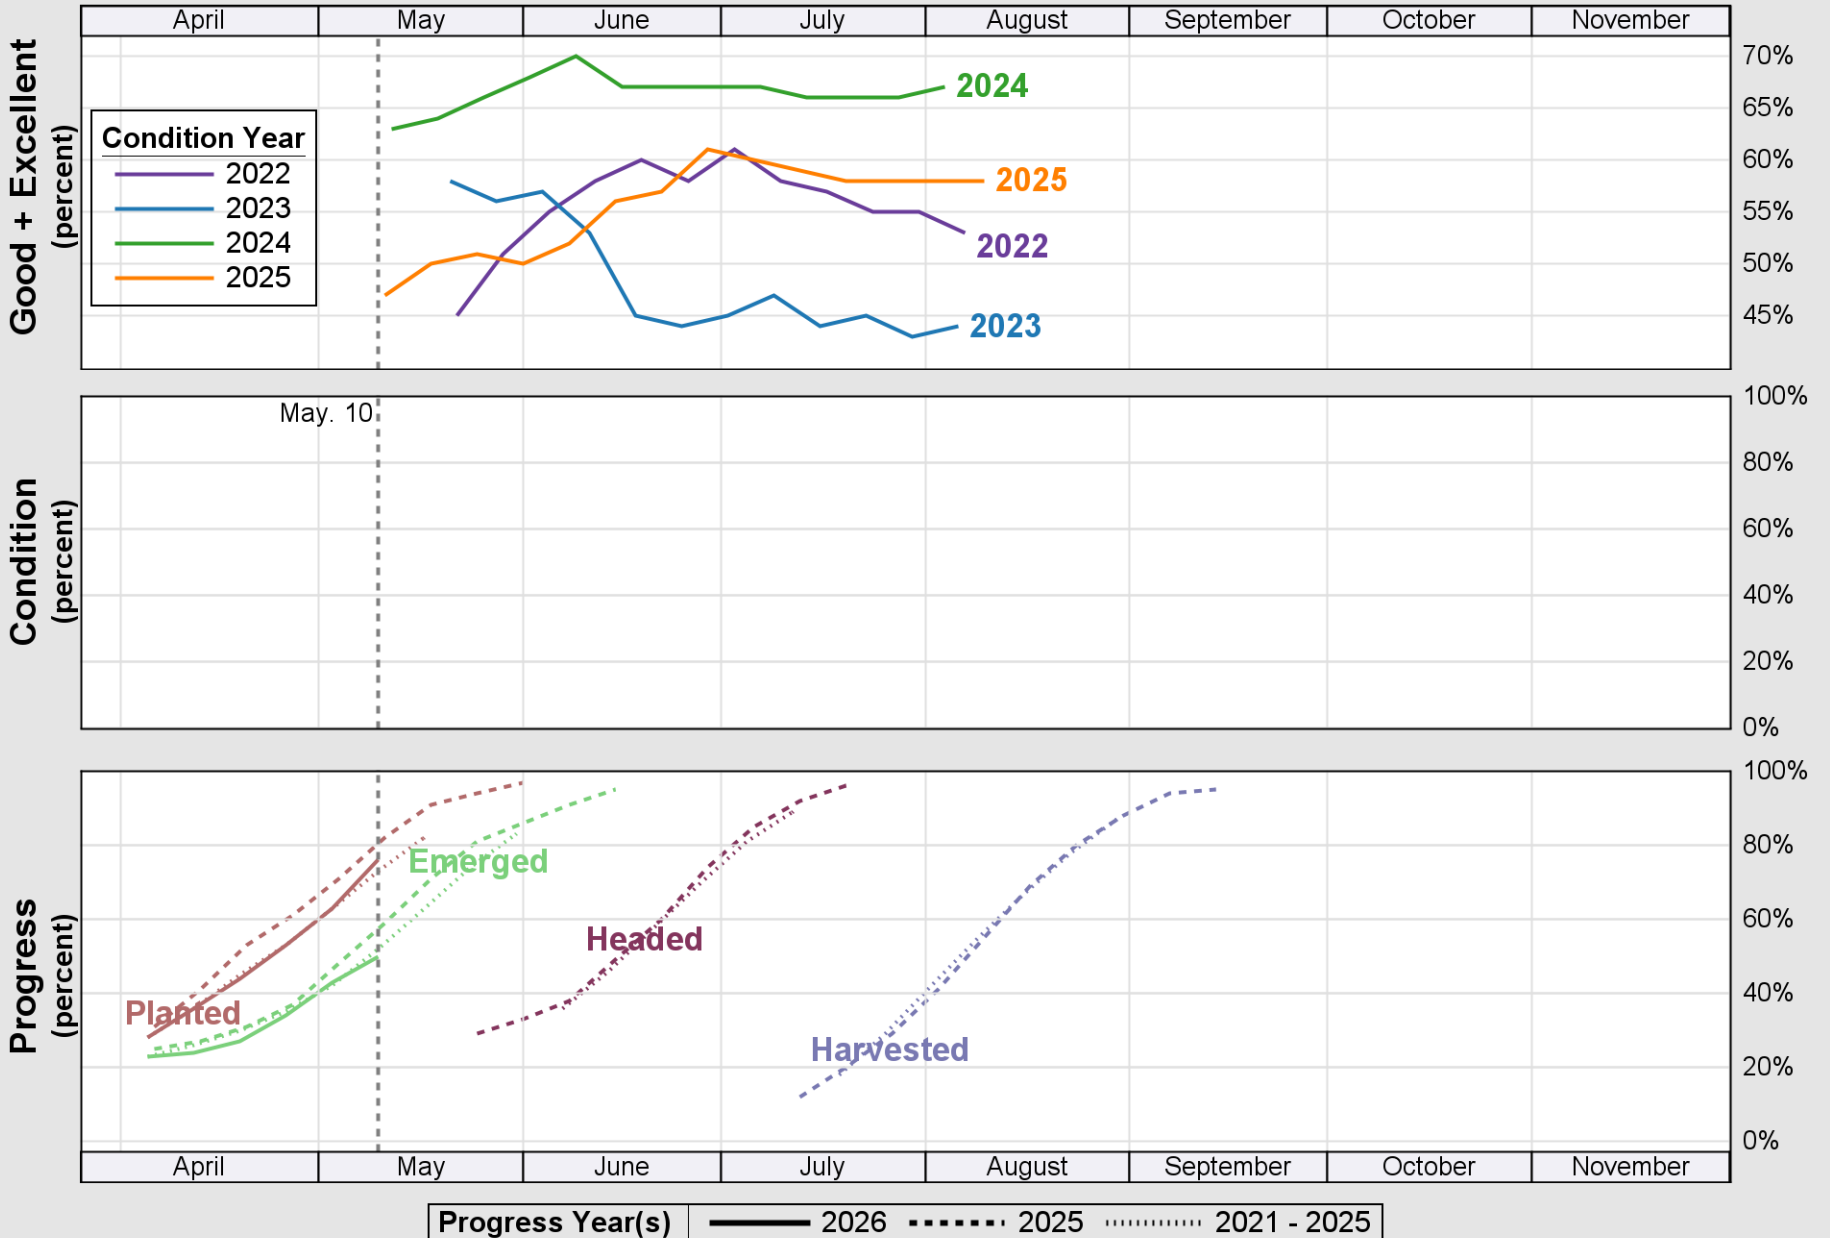

USDA

Crop Progress and Condition: Barley in United States , 2026

NASS

Source: National Agricultural Statistics Service (NASS), Crop Progress Report

USDA

Crop Progress and Condition: Corn in United States , 2026

NASS

Source: National Agricultural Statistics Service (NASS), Crop Progress Report

Source: National Agricultural Statistics Service (NASS), Crop Progress Report

USDA

Crop Progress and Condition: Oats in United States , 2026

NASS

Source: National Agricultural Statistics Service (NASS), Crop Progress Report

USDA Crop Progress and Condition: Pasture and Range in United States , 2026 **NASS**

Source: National Agricultural Statistics Service (NASS), Crop Progress Report