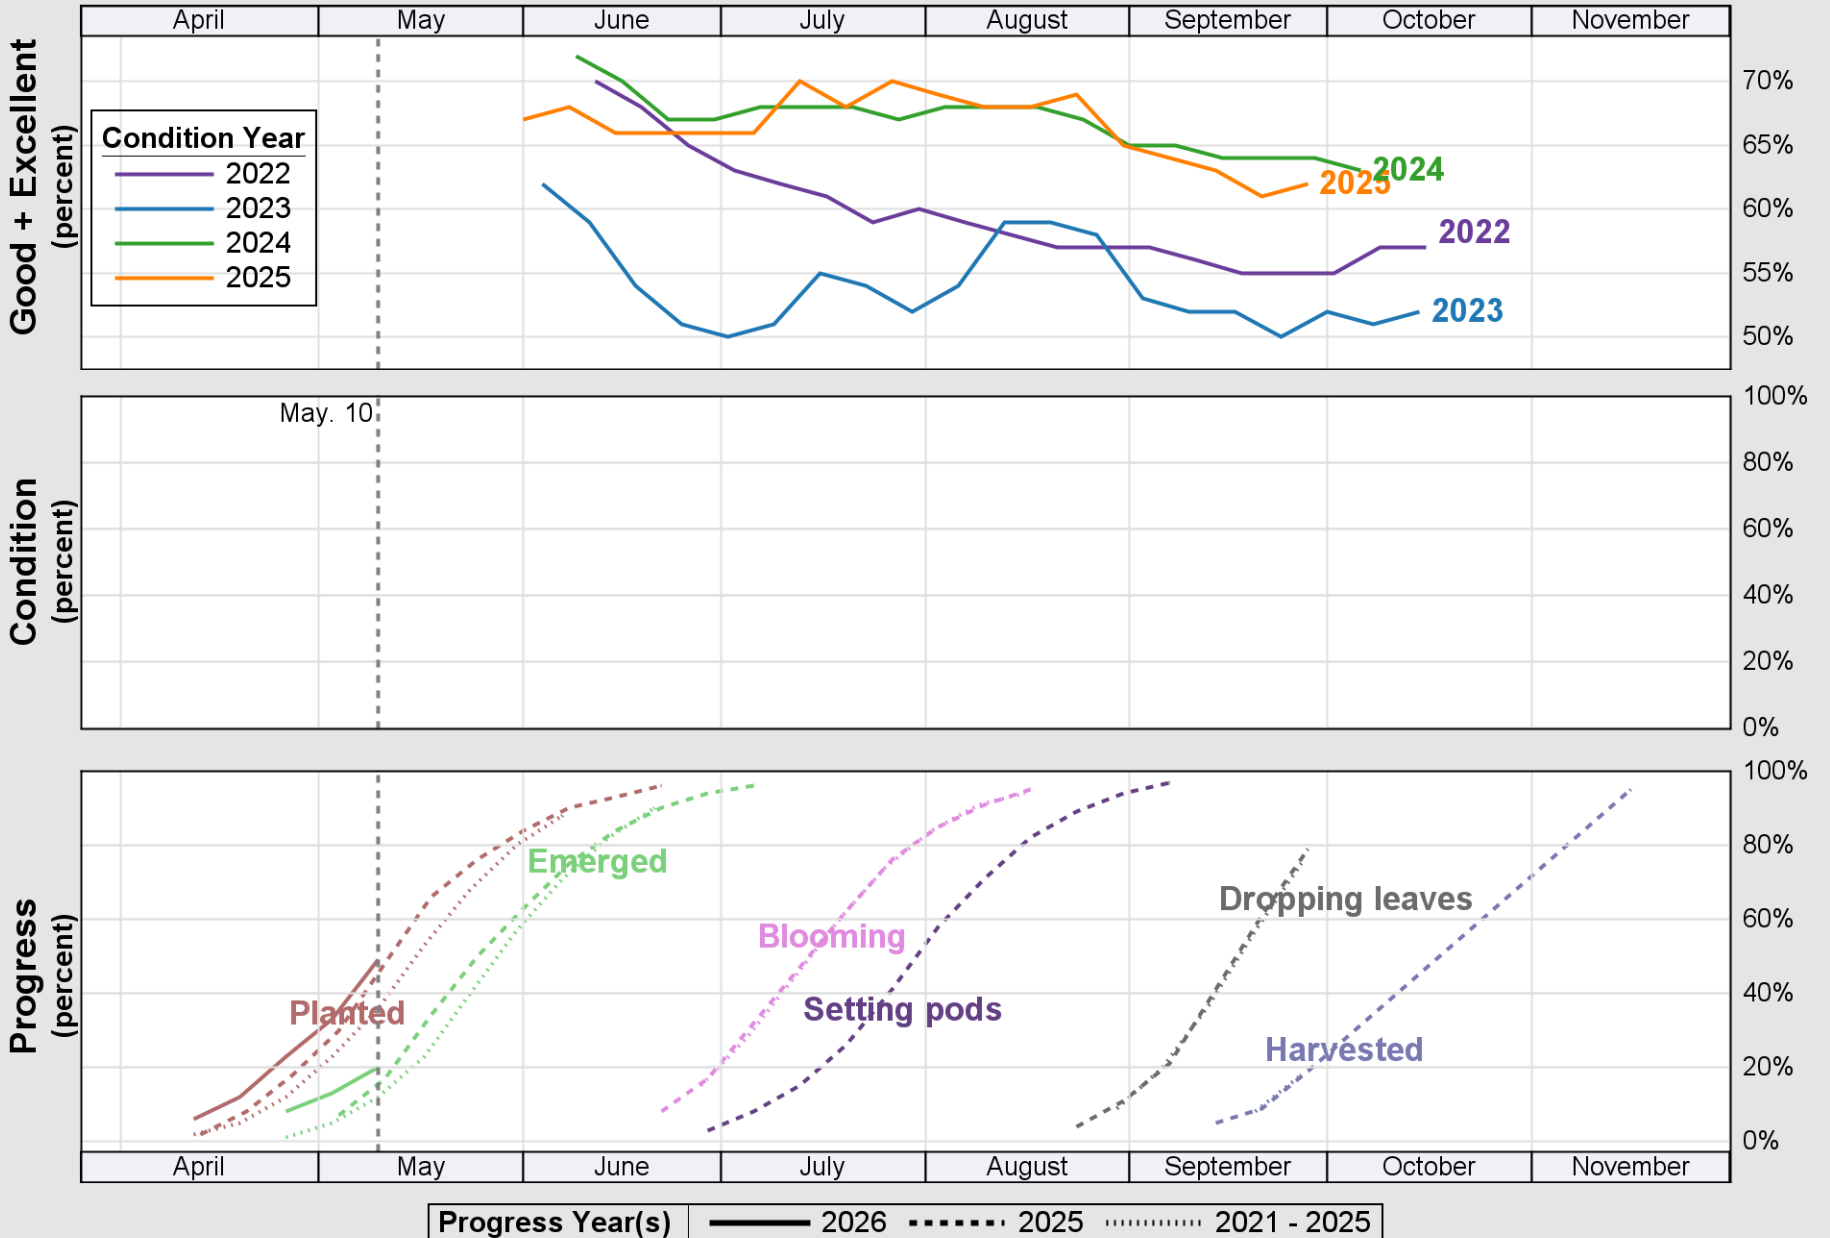

USDA

Crop Progress and Condition: Peanuts in United States , 2026

NASS

Source: National Agricultural Statistics Service (NASS), Crop Progress Report

USDA

Crop Progress and Condition: Rice in United States , 2026

NASS

Source: National Agricultural Statistics Service (NASS), Crop Progress Report

USDA

Crop Progress and Condition: Sorghum in United States , 2026

NASS

Source: National Agricultural Statistics Service (NASS), Crop Progress Report

USDA

Crop Progress and Condition: Soybeans in United States , 2026

NASS

Source: National Agricultural Statistics Service (NASS), Crop Progress Report

USDA

Crop Progress and Condition: Spring Wheat in United States , 2026