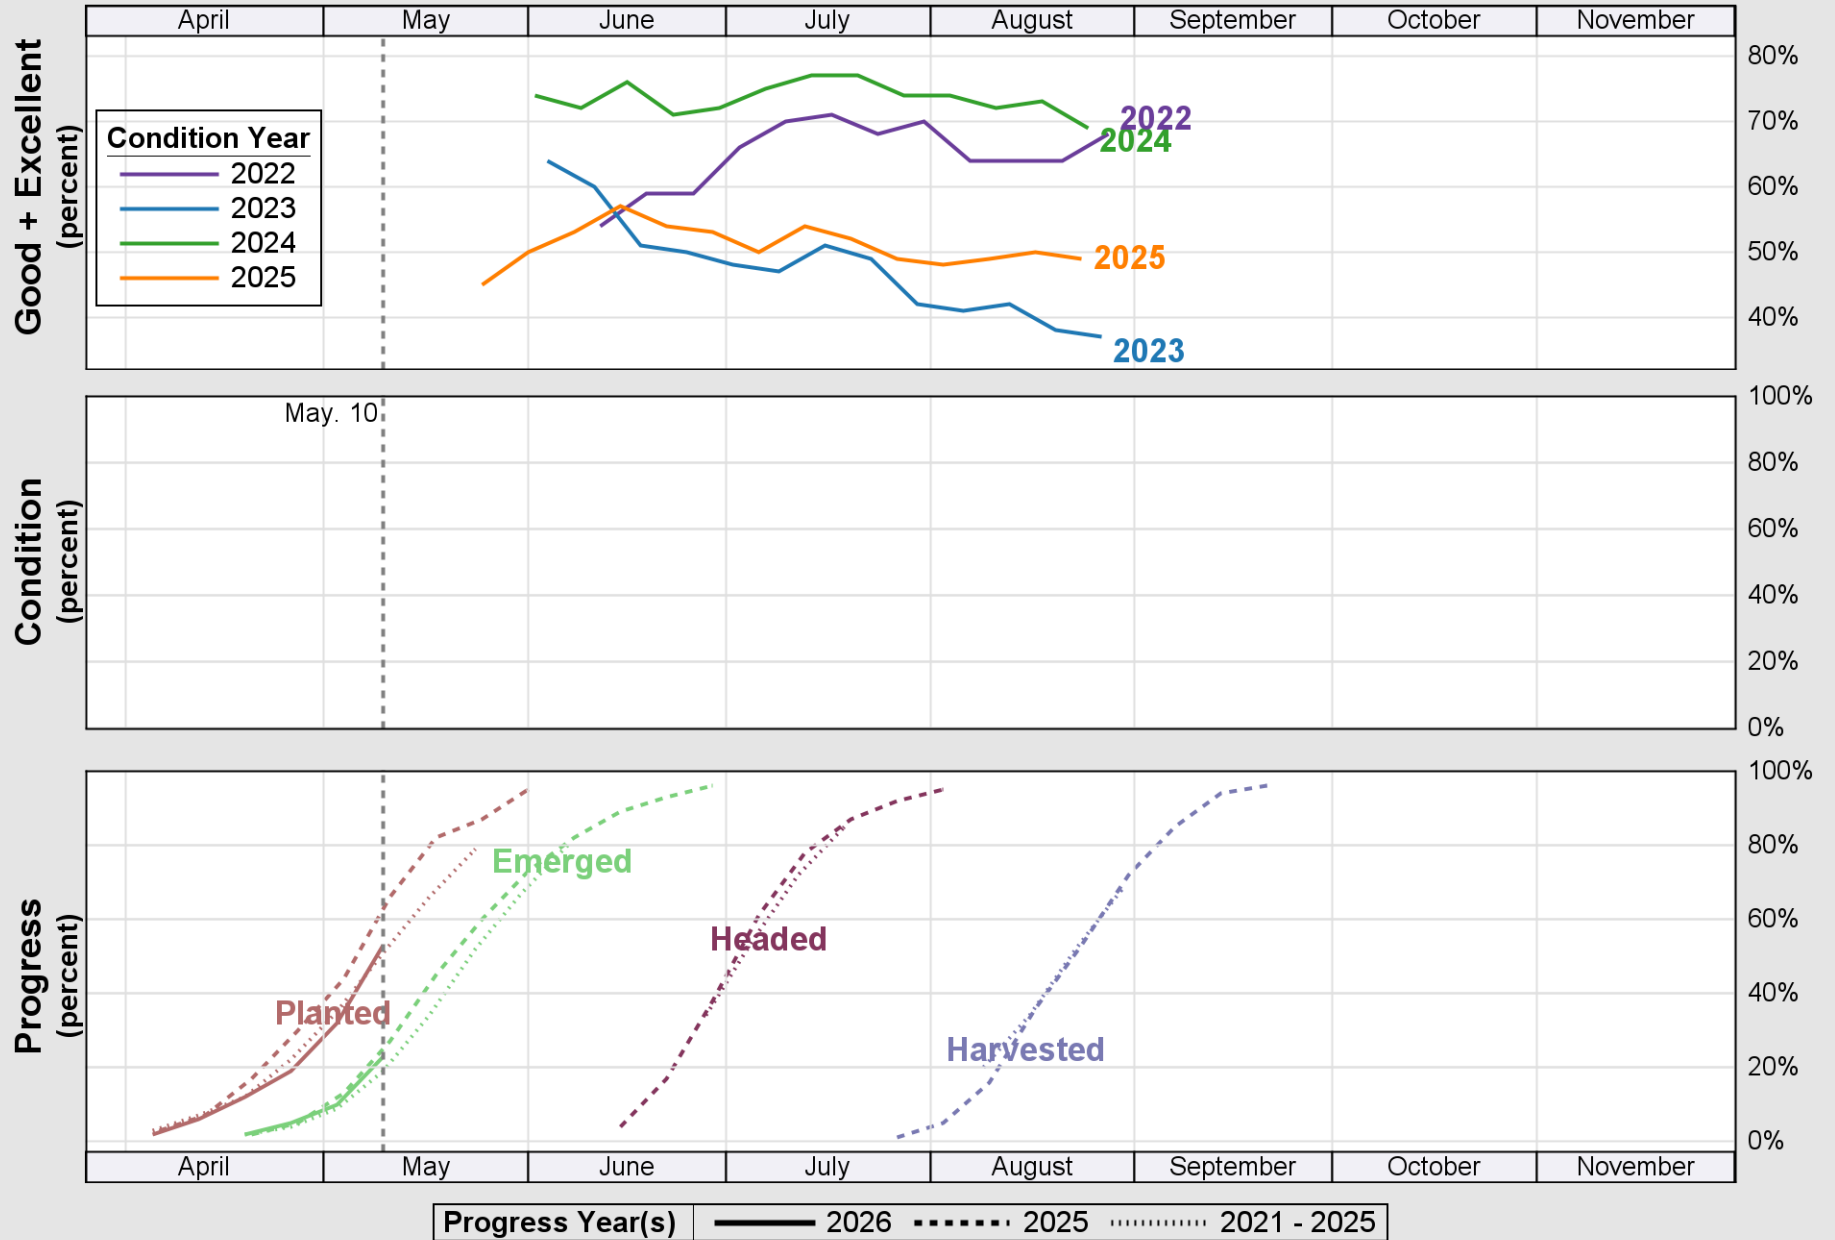

NASS

Source: National Agricultural Statistics Service (NASS), Crop Progress Report

USDA

Crop Progress and Condition: Sorghum in United States , 2026

NASS

Source: National Agricultural Statistics Service (NASS), Crop Progress Report

USDA

Crop Progress and Condition: Soybeans in United States , 2026

NASS

Source: National Agricultural Statistics Service (NASS), Crop Progress Report

USDA

Crop Progress and Condition: Spring Wheat in United States , 2026

NASS

Source: National Agricultural Statistics Service (NASS), Crop Progress Report

USDA

Crop Progress and Condition: Sugar Beets in United States , 2026

NASS

Source: National Agricultural Statistics Service (NASS), Crop Progress Report

USDA

Crop Progress and Condition: Sunflower in United States , 2026

NASS

Source: National Agricultural Statistics Service (NASS), Crop Progress Report

USDA

Crop Progress and Condition: Winter Wheat in United States , 2026