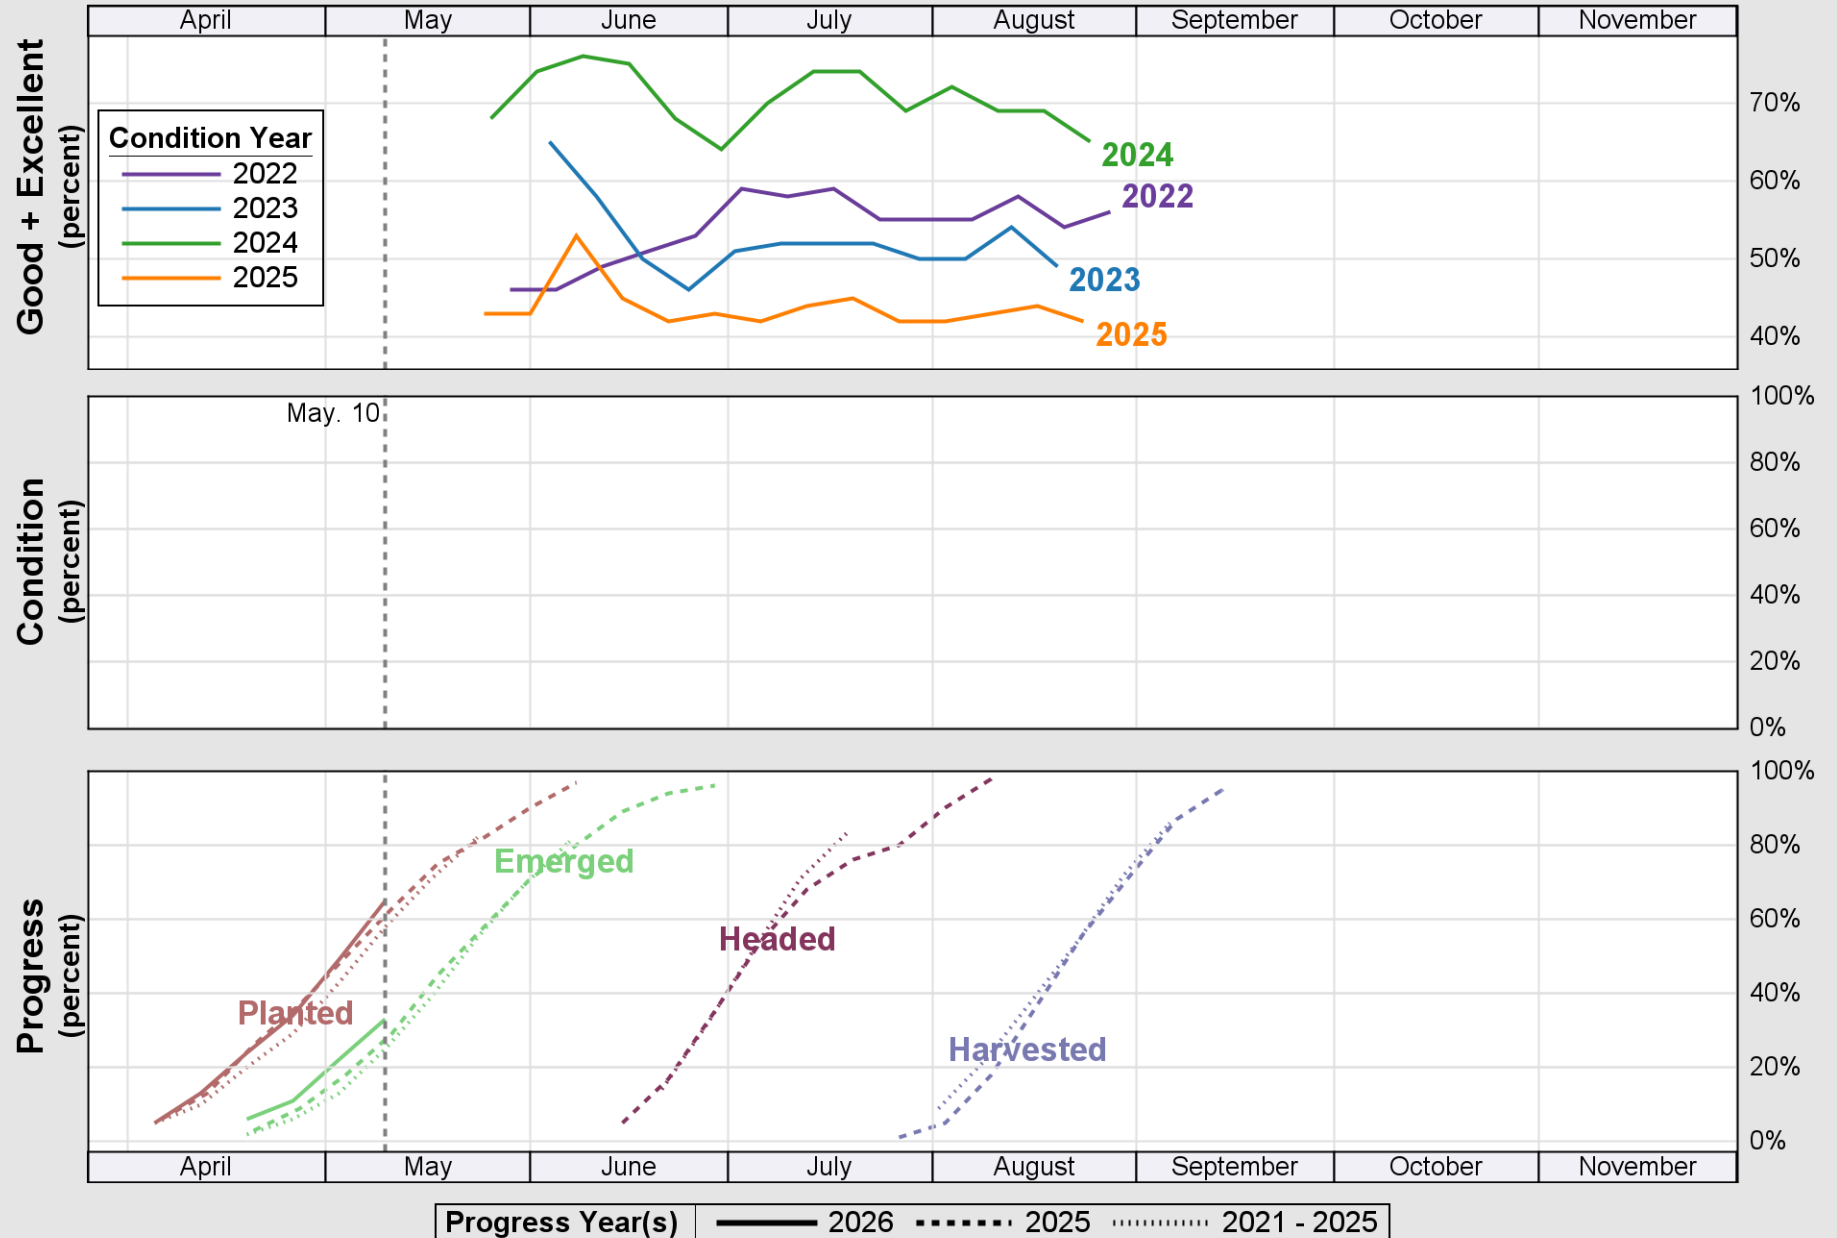

USDA

Crop Progress and Condition: Barley in United States , 2026

NASS

Source: National Agricultural Statistics Service (NASS), Crop Progress Report

USDA

Crop Progress and Condition: Corn in United States , 2026

NASS

Source: National Agricultural Statistics Service (NASS), Crop Progress Report

Source: National Agricultural Statistics Service (NASS), Crop Progress Report

USDA

Crop Progress and Condition: Oats in United States , 2026