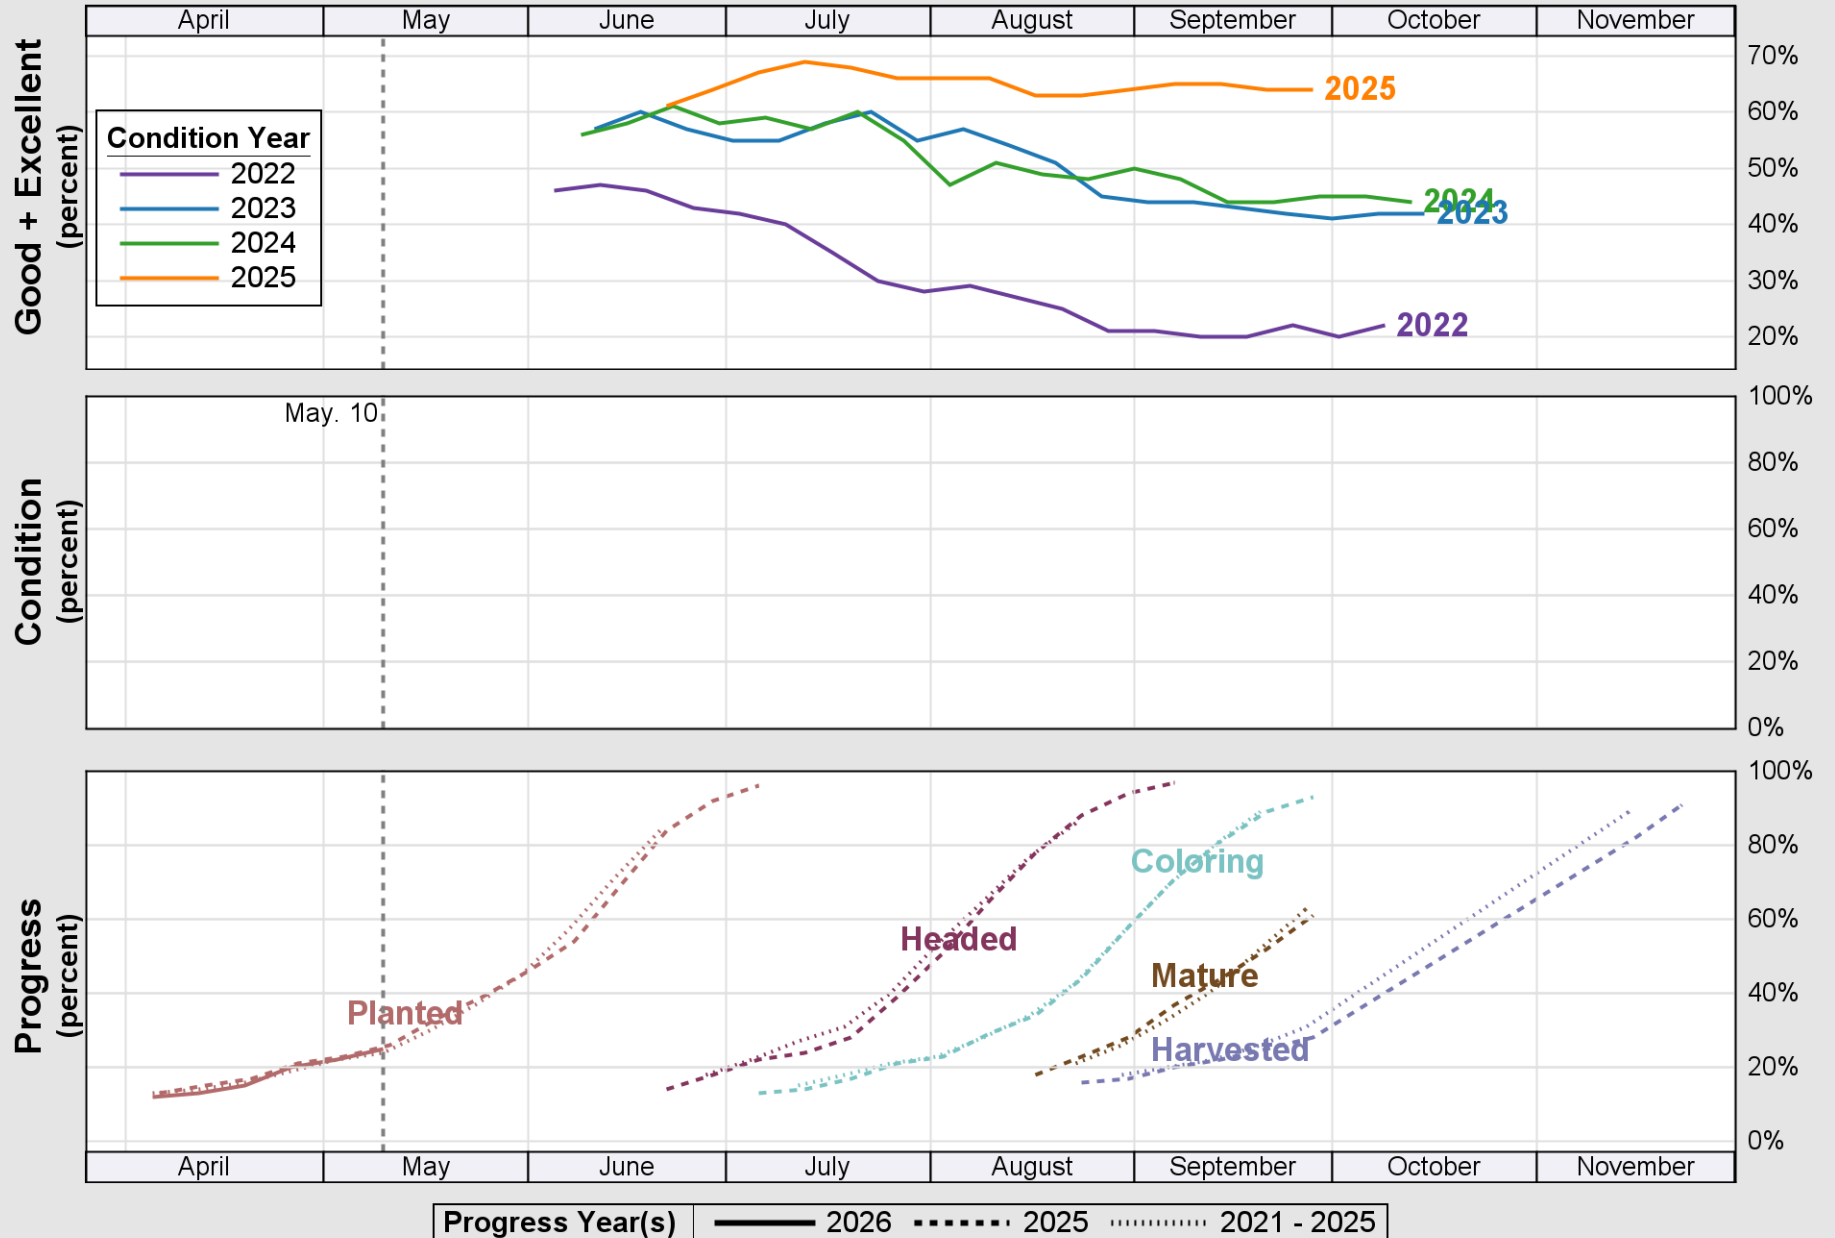

USDA

Crop Progress and Condition: Peanuts in United States , 2026

NASS

Source: National Agricultural Statistics Service (NASS), Crop Progress Report

USDA

Crop Progress and Condition: Rice in United States , 2026

NASS

Source: National Agricultural Statistics Service (NASS), Crop Progress Report

USDA

Crop Progress and Condition: Sorghum in United States , 2026

NASS

Source: National Agricultural Statistics Service (NASS), Crop Progress Report

USDA

Crop Progress and Condition: Soybeans in United States , 2026

NASS

Source: National Agricultural Statistics Service (NASS), Crop Progress Report

USDA

Crop Progress and Condition: Spring Wheat in United States , 2026