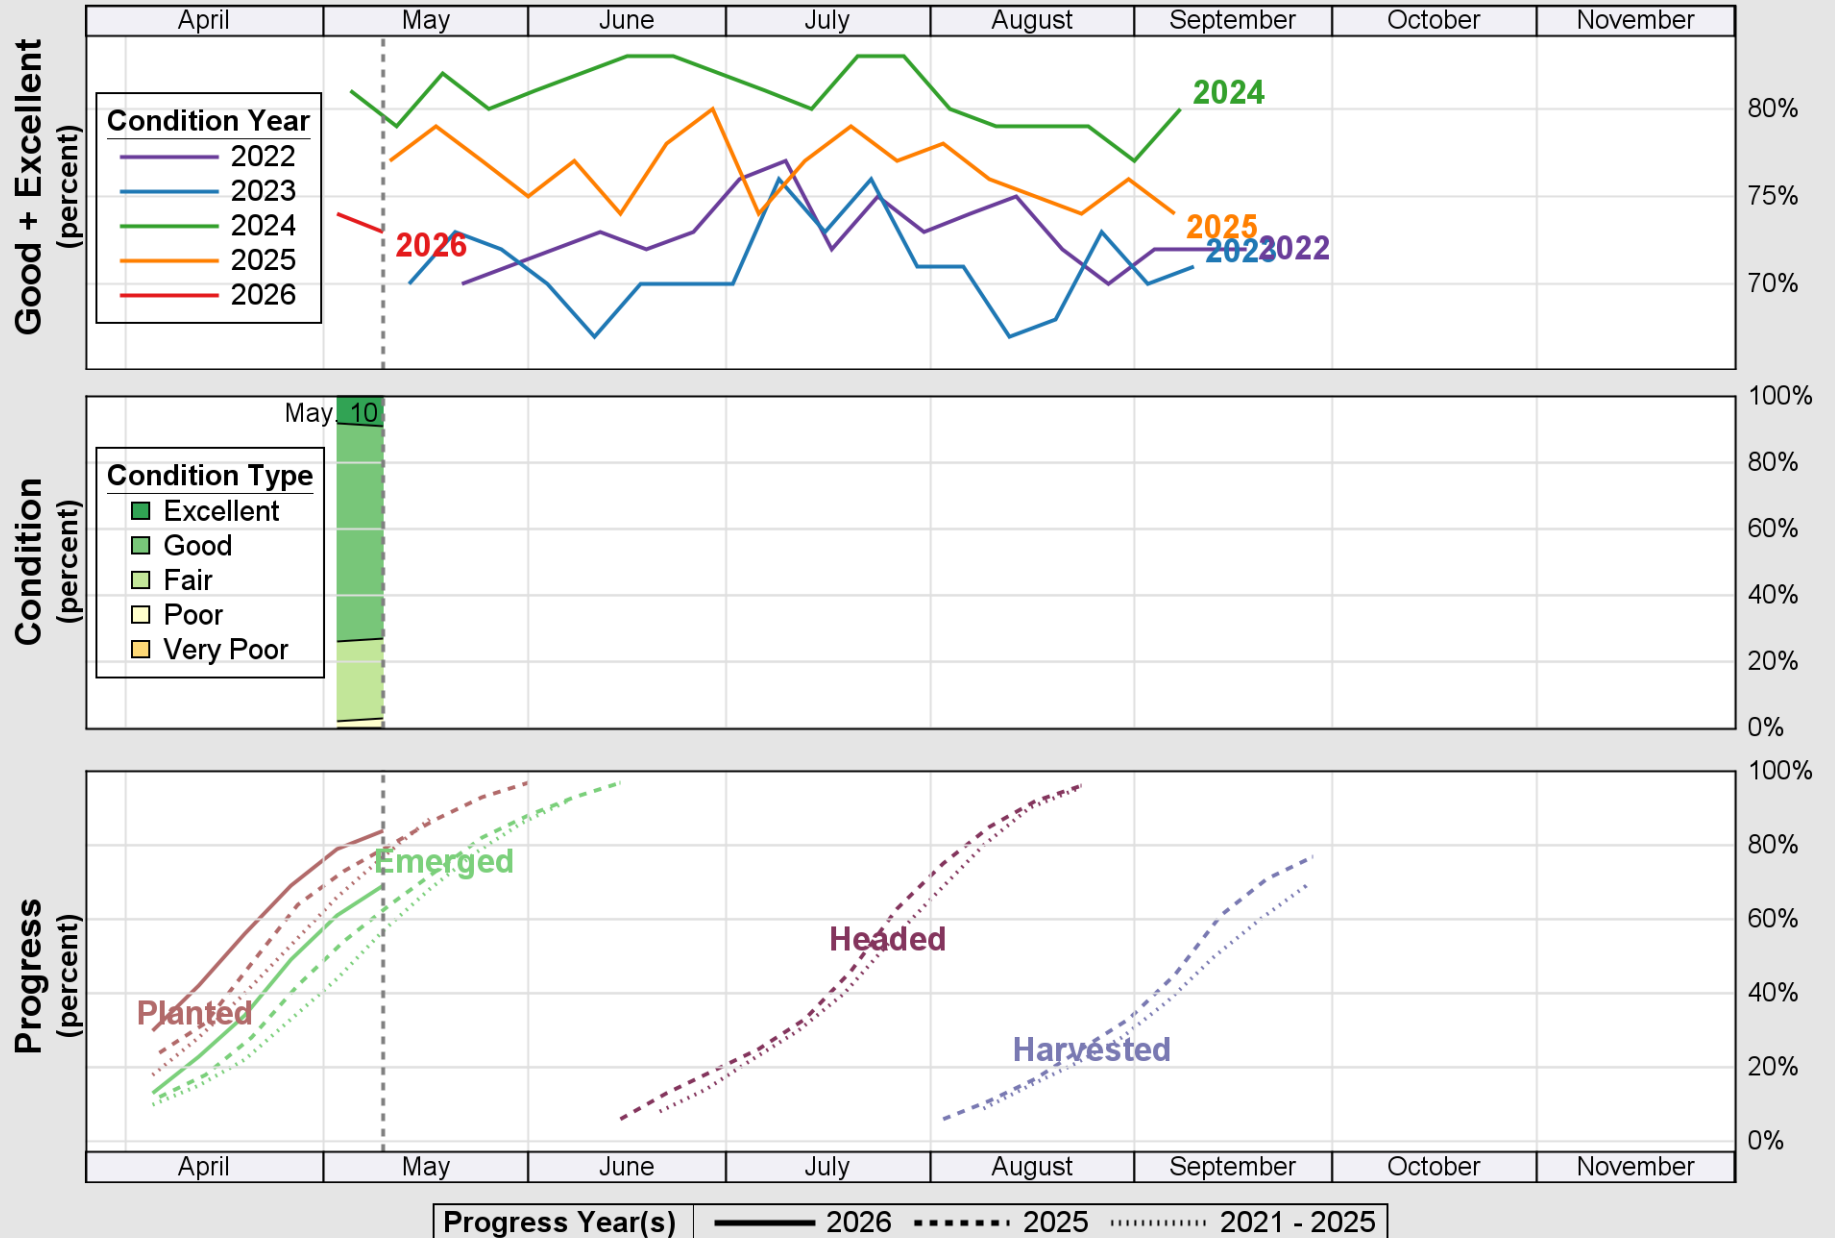

USDA

Crop Progress and Condition: Peanuts in United States , 2026

NASS

Source: National Agricultural Statistics Service (NASS), Crop Progress Report

USDA

Crop Progress and Condition: Rice in United States , 2026

NASS

Source: National Agricultural Statistics Service (NASS), Crop Progress Report

USDA

Crop Progress and Condition: Sorghum in United States , 2026

NASS

Source: National Agricultural Statistics Service (NASS), Crop Progress Report