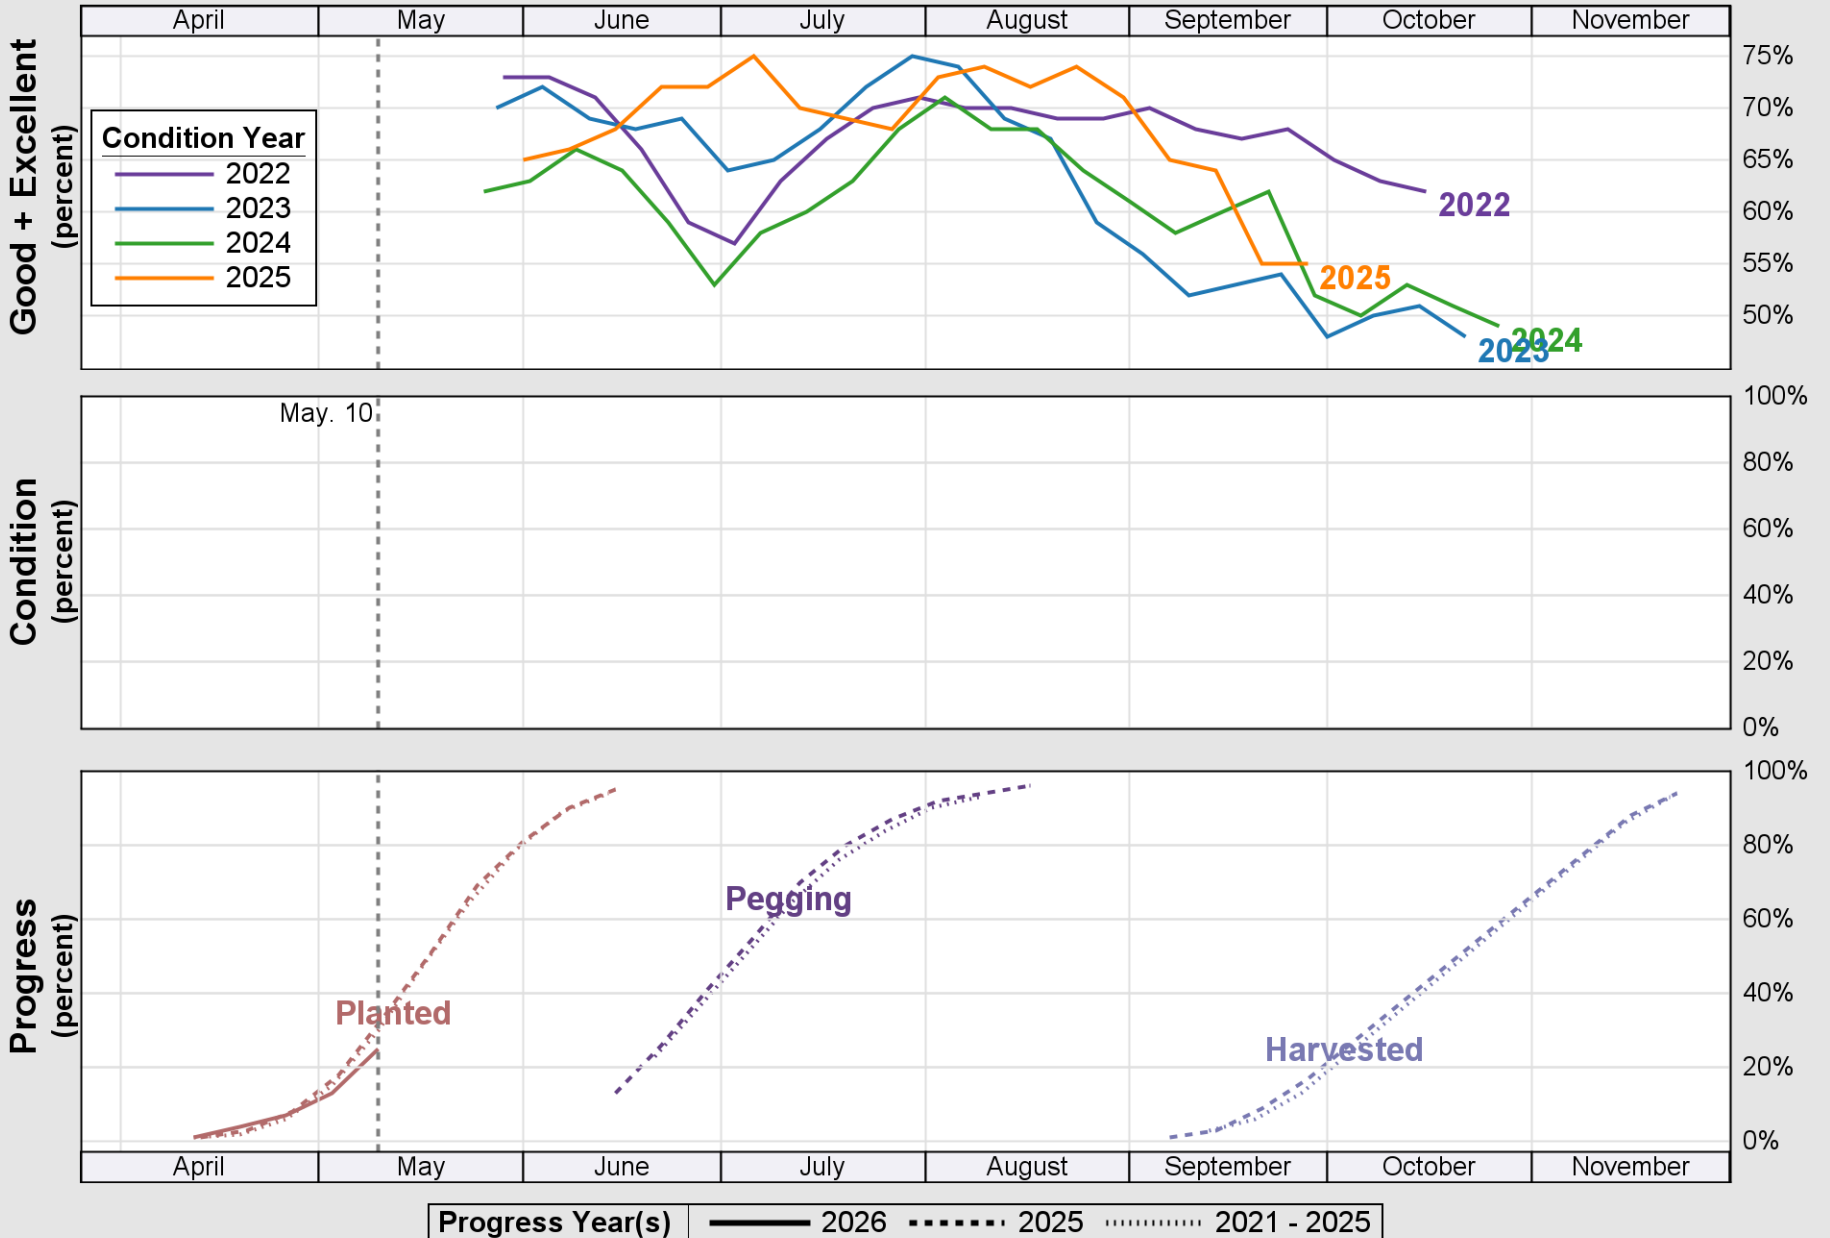

NASS

Source: National Agricultural Statistics Service (NASS), Crop Progress Report

Source: National Agricultural Statistics Service (NASS), Crop Progress Report

USDA

Crop Progress and Condition: Oats in United States , 2026

NASS

Source: National Agricultural Statistics Service (NASS), Crop Progress Report

USDA Crop Progress and Condition: Pasture and Range in United States , 2026 **NASS**

Source: National Agricultural Statistics Service (NASS), Crop Progress Report

USDA

Crop Progress and Condition: Peanuts in United States , 2026

NASS

Source: National Agricultural Statistics Service (NASS), Crop Progress Report

USDA

Crop Progress and Condition: Rice in United States , 2026