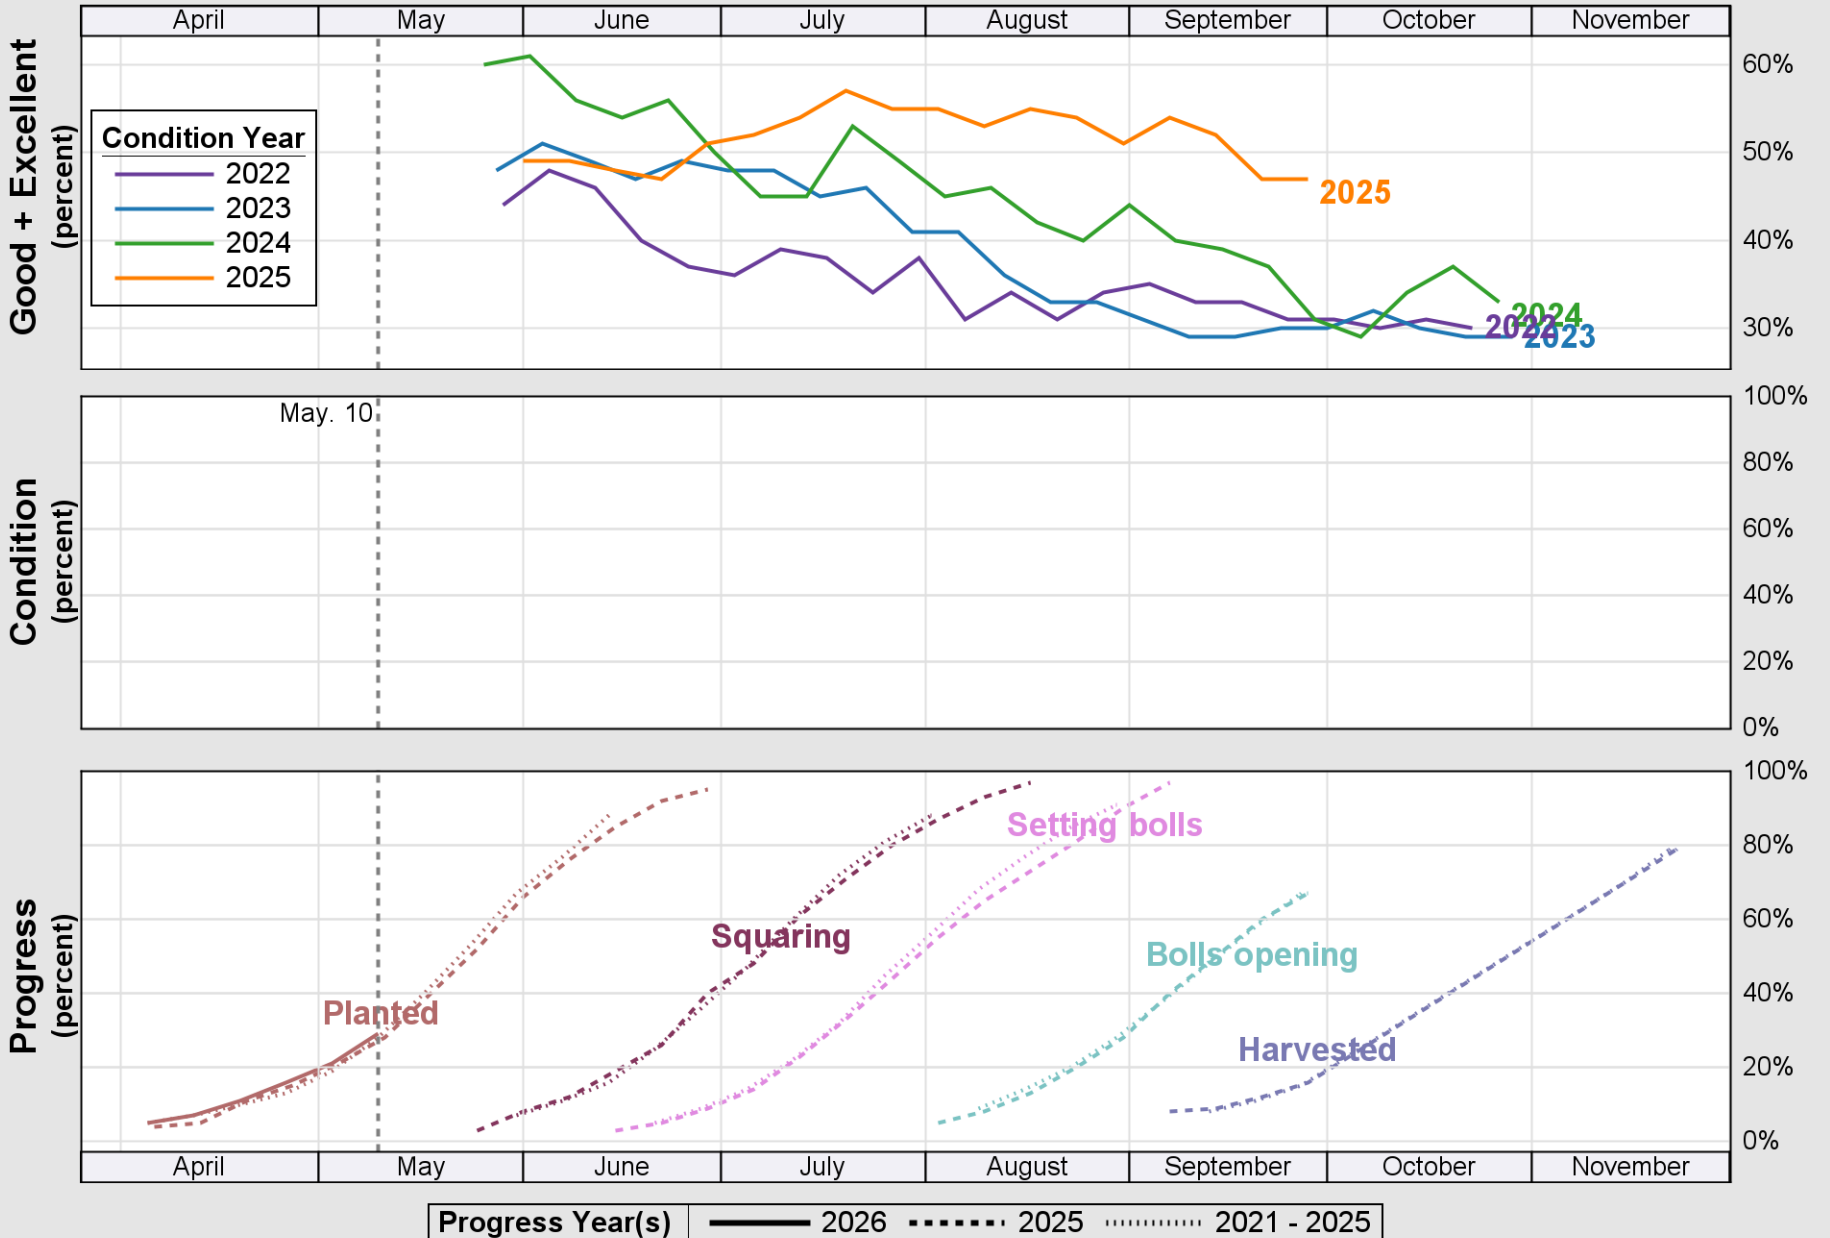

USDA

Crop Progress and Condition: Barley in United States , 2026

NASS

Source: National Agricultural Statistics Service (NASS), Crop Progress Report

USDA

Crop Progress and Condition: Corn in United States , 2026

NASS

Source: National Agricultural Statistics Service (NASS), Crop Progress Report

Source: National Agricultural Statistics Service (NASS), Crop Progress Report

USDA

Crop Progress and Condition: Oats in United States , 2026