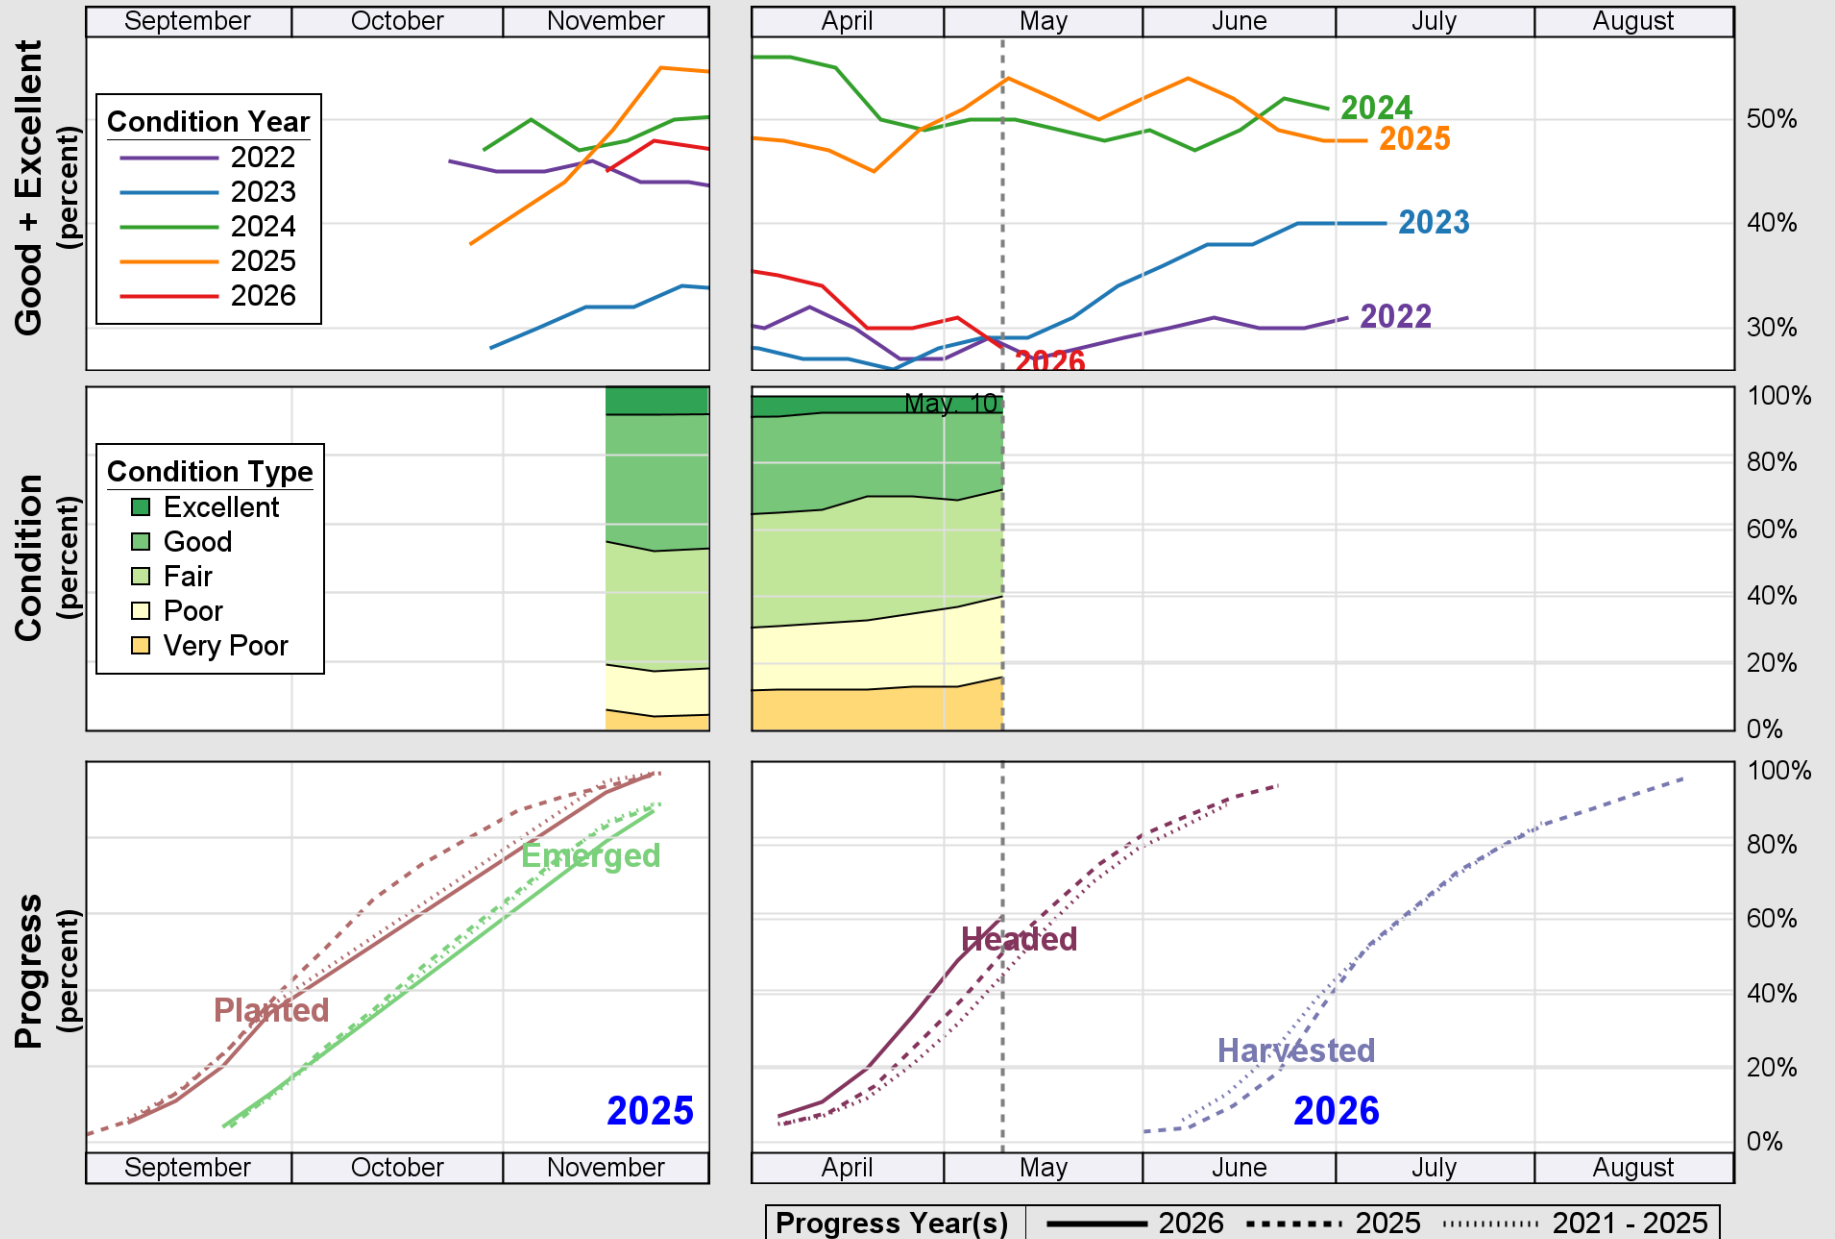

NASS

Source: National Agricultural Statistics Service (NASS), Crop Progress Report

USDA

Crop Progress and Condition: Sugar Beets in United States , 2026

NASS

Source: National Agricultural Statistics Service (NASS), Crop Progress Report

USDA

Crop Progress and Condition: Sunflower in United States , 2026

NASS

Source: National Agricultural Statistics Service (NASS), Crop Progress Report

USDA

Crop Progress and Condition: Winter Wheat in United States , 2026

NASS

Source: National Agricultural Statistics Service (NASS), Crop Progress Report