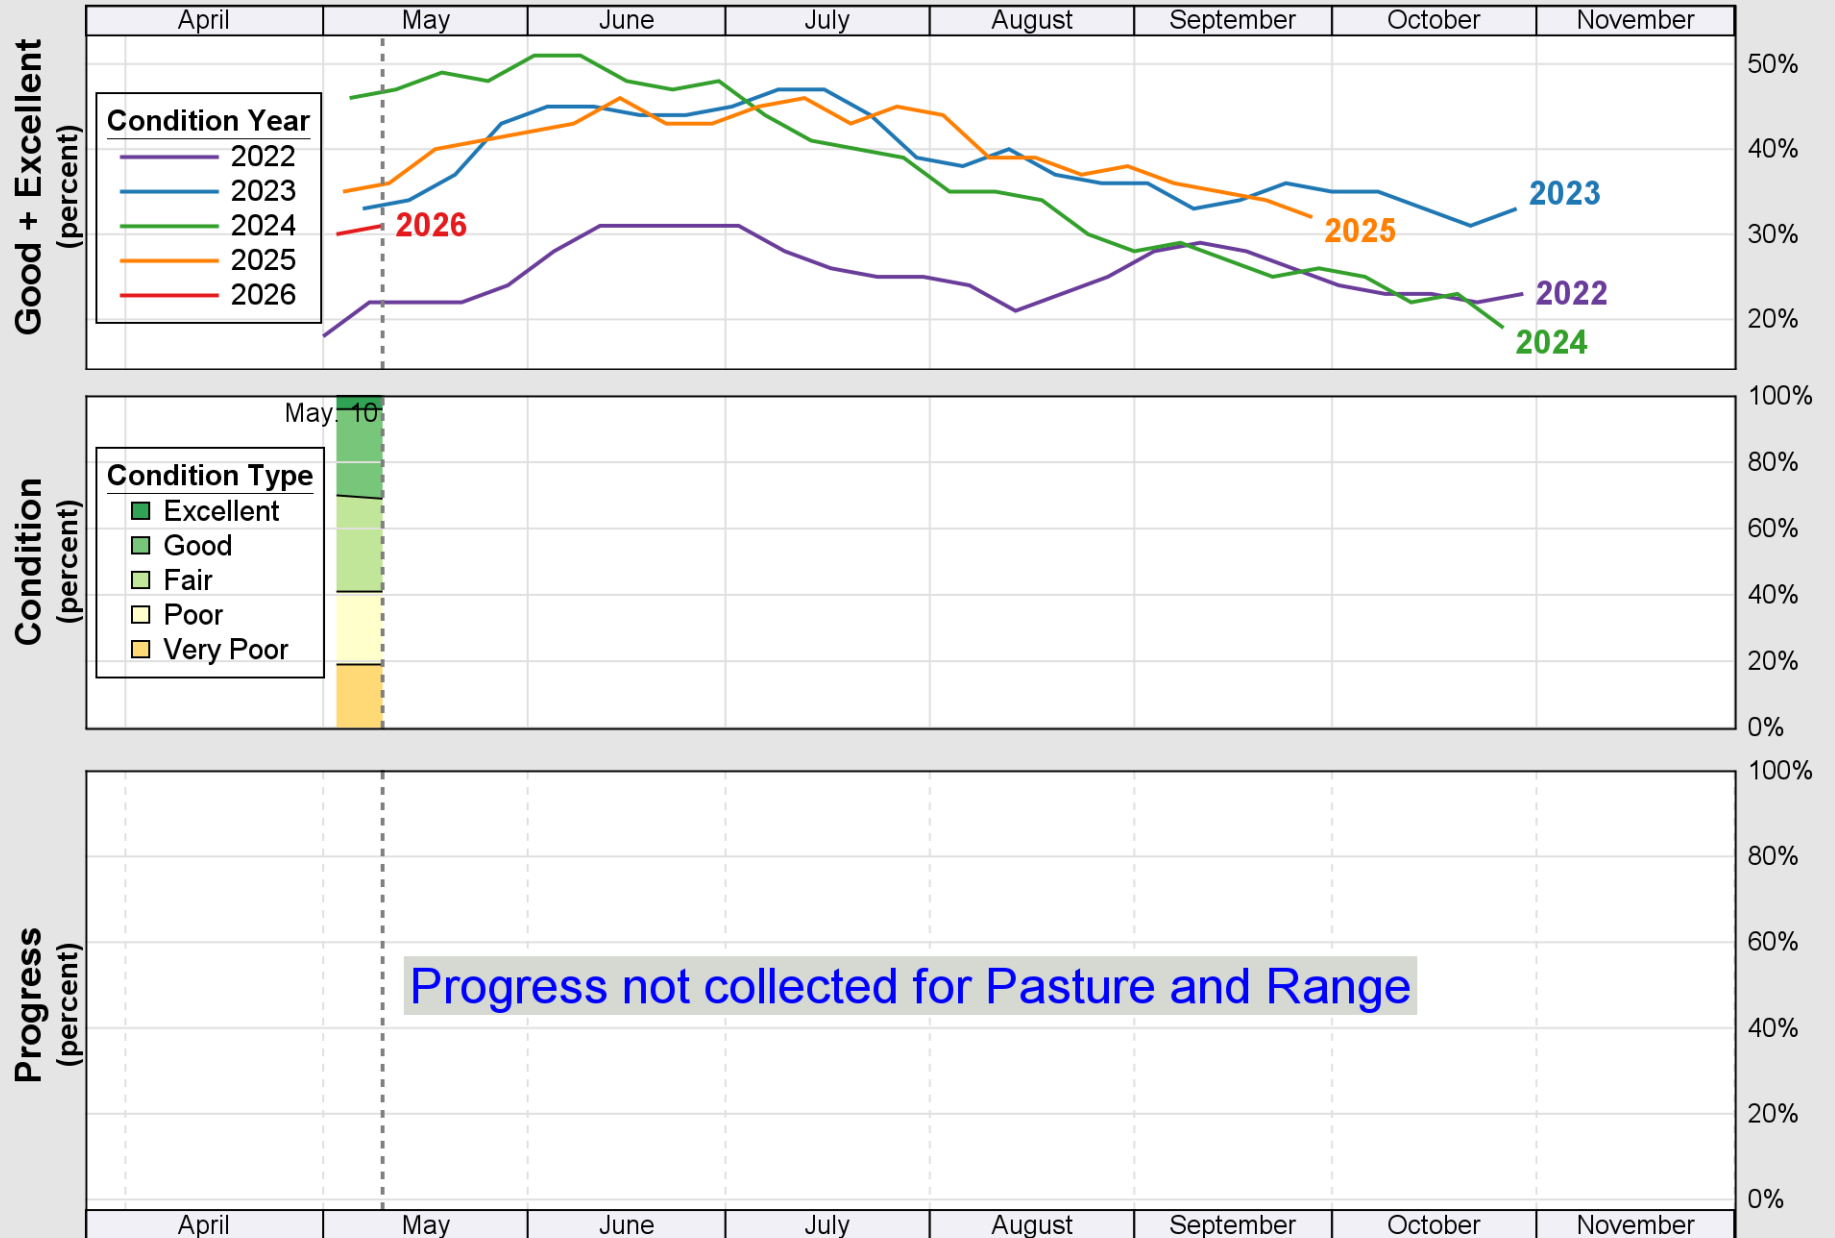

USDA

Crop Progress and Condition: Barley in United States , 2026

NASS

Source: National Agricultural Statistics Service (NASS), Crop Progress Report

USDA

Crop Progress and Condition: Corn in United States , 2026

NASS

Source: National Agricultural Statistics Service (NASS), Crop Progress Report

Source: National Agricultural Statistics Service (NASS), Crop Progress Report

USDA

Crop Progress and Condition: Oats in United States , 2026

NASS

Source: National Agricultural Statistics Service (NASS), Crop Progress Report

USDA Crop Progress and Condition: Pasture and Range in United States , 2026 **NASS**

Source: National Agricultural Statistics Service (NASS), Crop Progress Report

USDA

Crop Progress and Condition: Peanuts in United States , 2026

NASS

Source: National Agricultural Statistics Service (NASS), Crop Progress Report

USDA

Crop Progress and Condition: Rice in United States , 2026