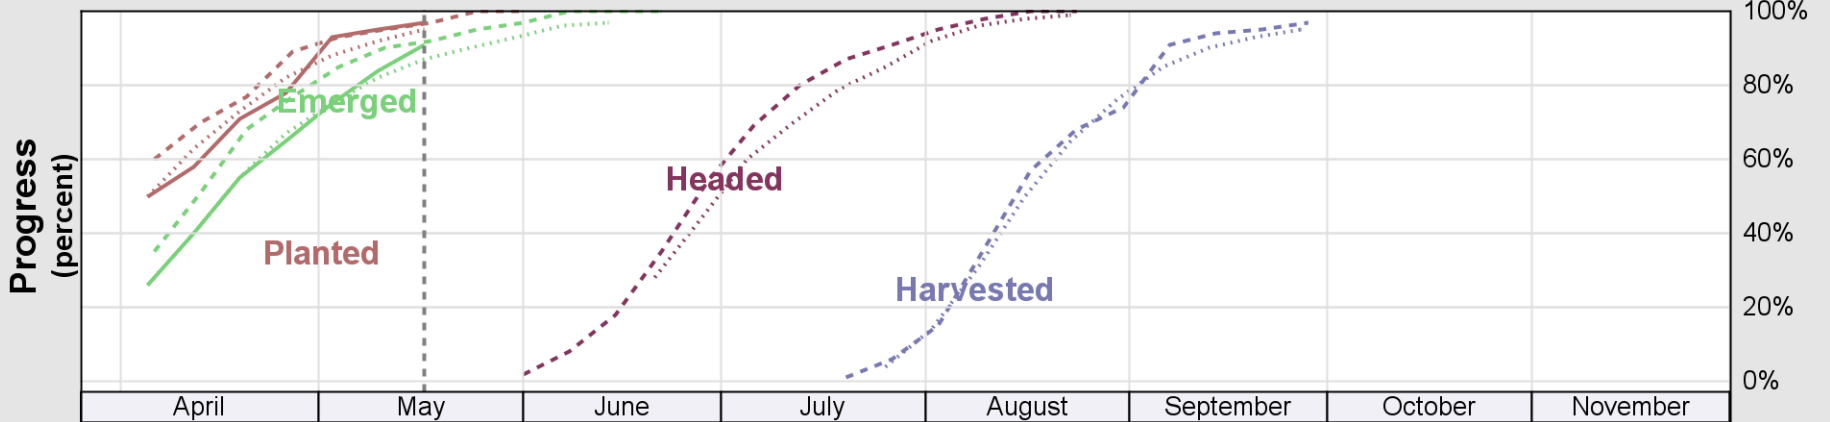

USDA

Crop Progress and Condition: Peanuts in Texas , 2026

NASS

Source: National Agricultural Statistics Service (NASS), Crop Progress Report

USDA

Crop Progress and Condition: Rice in Texas , 2026

NASS

Progress Year(s) — 2026 - - - - - 2025 2021 - 2025