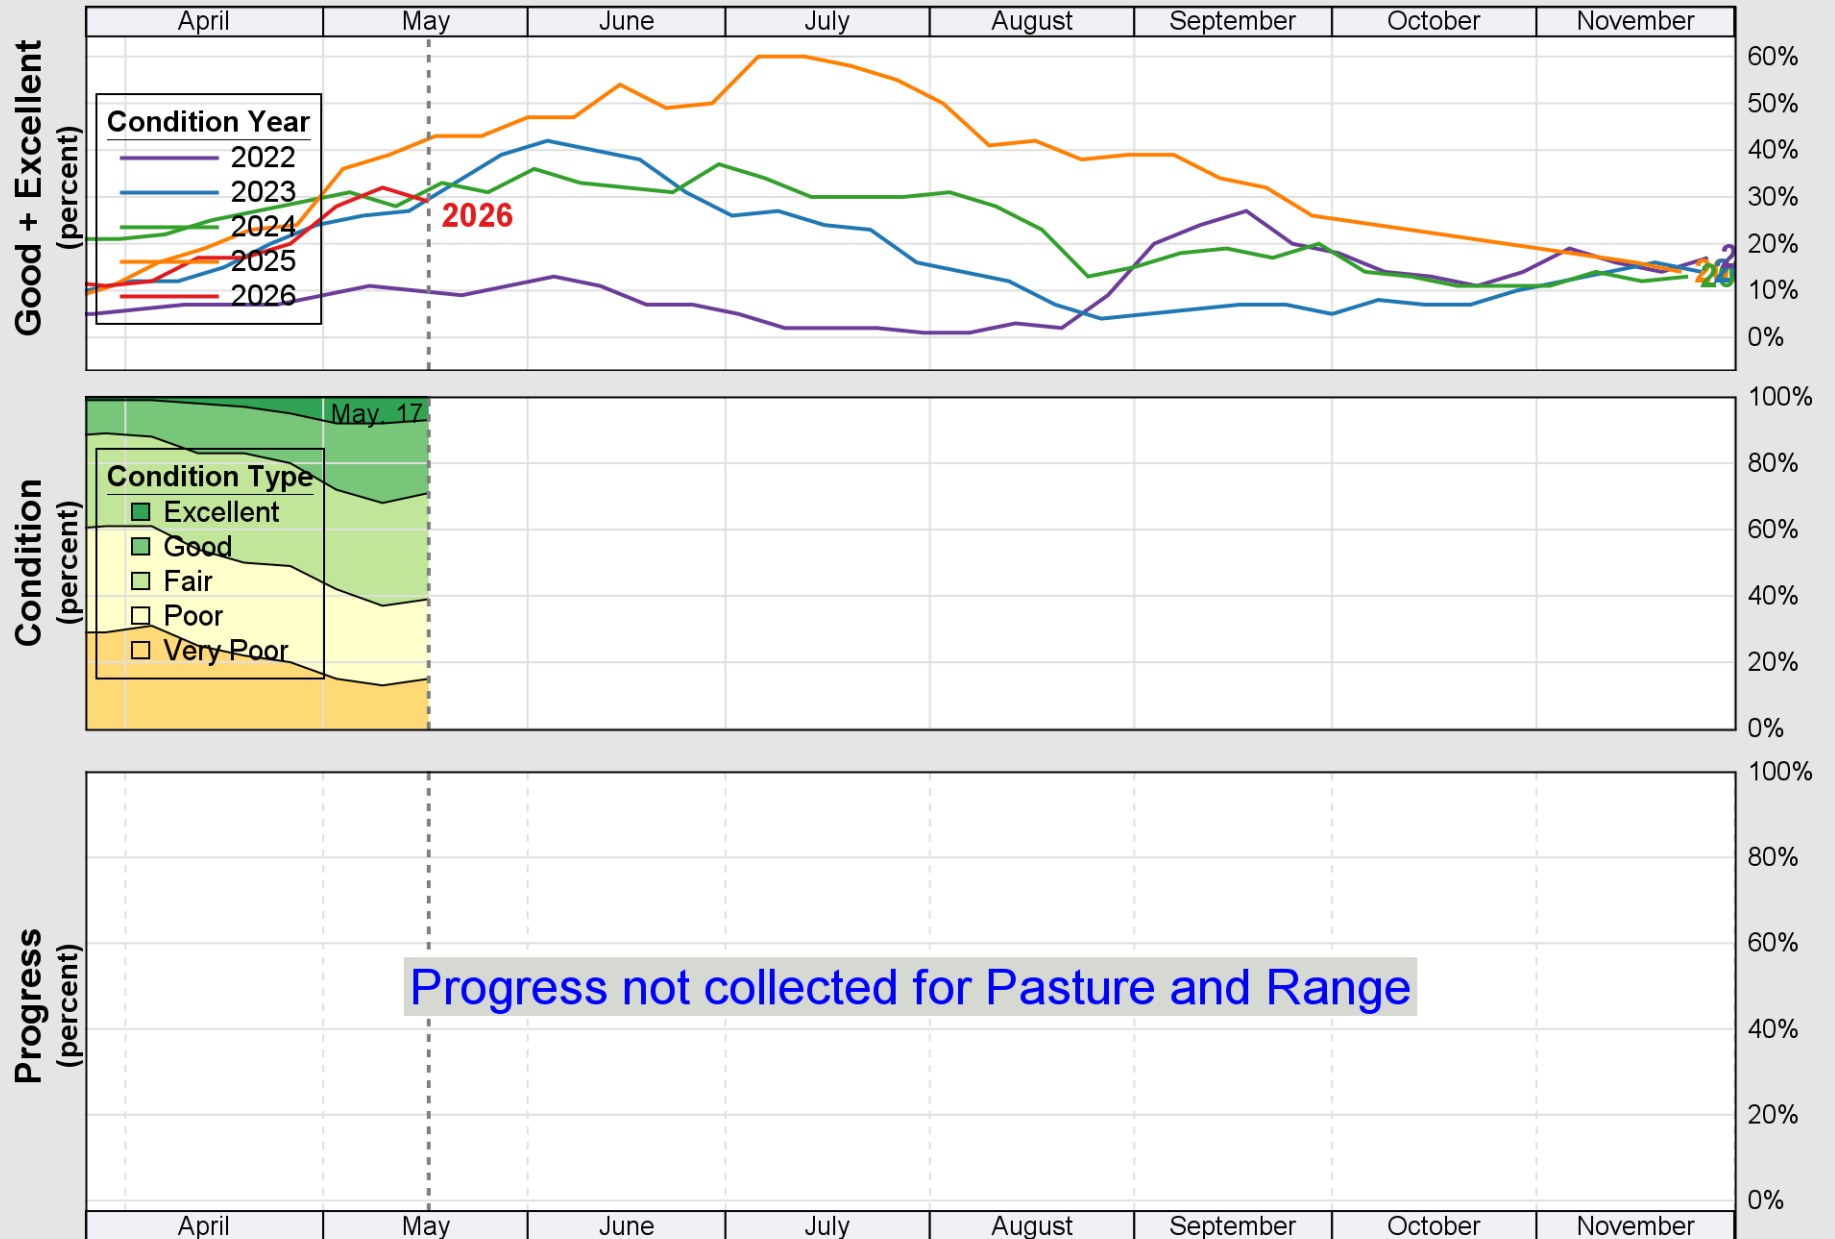

USDA

Crop Progress and Condition: Corn in Texas , 2026

NASS

Source: National Agricultural Statistics Service (NASS), Crop Progress Report

USDA

Crop Progress and Condition: Cotton in Texas , 2026

NASS

Progress Year(s) ——— 2026 2025 2021 - 2025

Source: National Agricultural Statistics Service (NASS), Crop Progress Report

USDA

Crop Progress and Condition: Pasture and Range in Texas , 2026

NASS

Source: National Agricultural Statistics Service (NASS), Crop Progress Report

USDA

Crop Progress and Condition: Peanuts in Texas , 2026

NASS

Source: National Agricultural Statistics Service (NASS), Crop Progress Report

USDA

Crop Progress and Condition: Rice in Texas , 2026

NASS

Progress Year(s) — 2026 - - - - - 2025 2021 - 2025