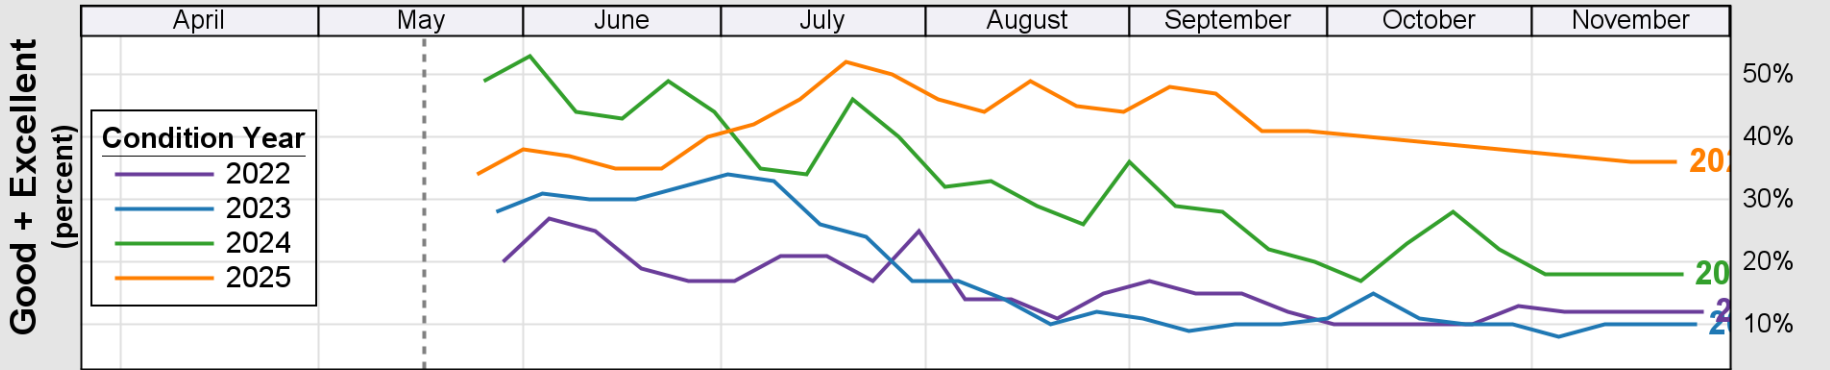

USDA

Crop Progress and Condition: Corn in Texas , 2026

NASS

Source: National Agricultural Statistics Service (NASS), Crop Progress Report

USDA

Crop Progress and Condition: Cotton in Texas , 2026

NASS

Progress Year(s) ——— 2026 2025 2021 - 2025