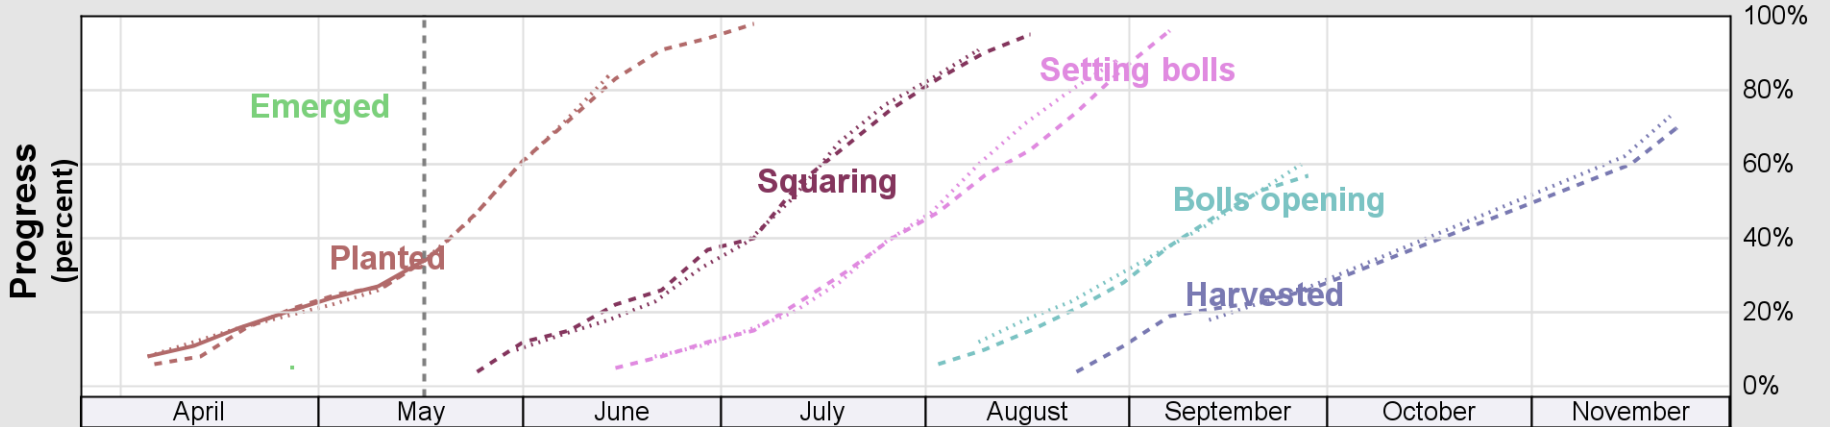

USDA

Crop Progress and Condition: Corn in Texas , 2026

NASS

Source: National Agricultural Statistics Service (NASS), Crop Progress Report

USDA

Crop Progress and Condition: Cotton in Texas , 2026

NASS

Progress Year(s) ——— 2026 2025 2021 - 2025

USDA

Crop Progress and Condition: Peanuts in Texas , 2026

NASS

Source: National Agricultural Statistics Service (NASS), Crop Progress Report

USDA

Crop Progress and Condition: Rice in Texas , 2026

NASS

Progress Year(s) — 2026 - - - - - 2025 2021 - 2025