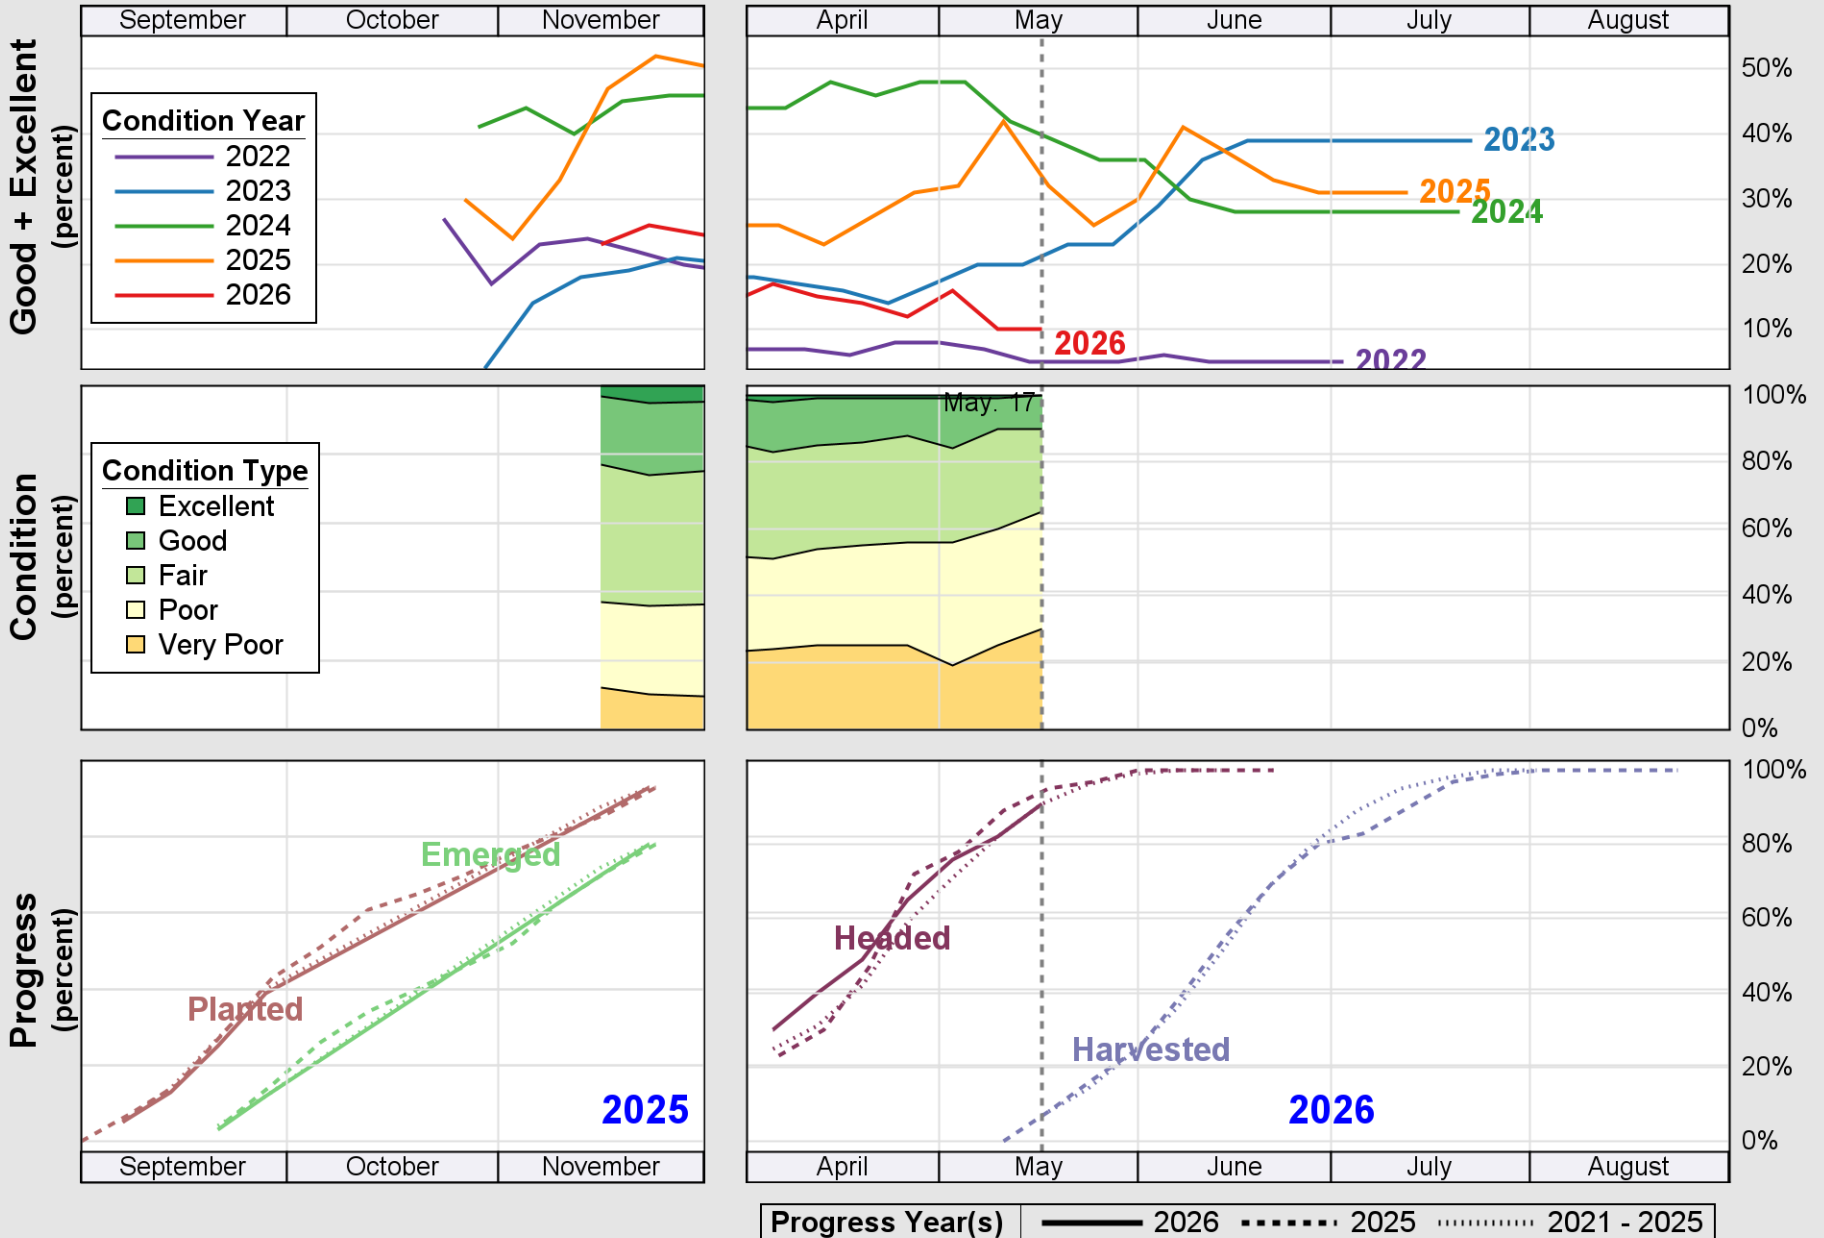

USDA

Crop Progress and Condition: Corn in Texas , 2026

NASS

Source: National Agricultural Statistics Service (NASS), Crop Progress Report

USDA

Crop Progress and Condition: Cotton in Texas , 2026

NASS

Progress Year(s) ——— 2026 2025 2021 - 2025

USDA

Crop Progress and Condition: Peanuts in Texas , 2026

NASS

Source: National Agricultural Statistics Service (NASS), Crop Progress Report

USDA

Crop Progress and Condition: Rice in Texas , 2026

NASS

Progress Year(s) — 2026 - - - - - 2025 2021 - 2025

USDA

Crop Progress and Condition: Soybeans in Texas , 2026

NASS

Progress Year(s) ——— 2026 ····· 2025 ······ 2021 - 2025

Source: National Agricultural Statistics Service (NASS), Crop Progress Report

USDA

Crop Progress and Condition: Sunflower in Texas , 2026

NASS

Source: National Agricultural Statistics Service (NASS), Crop Progress Report

USDA

Crop Progress and Condition: Winter Wheat in Texas , 2026

NASS

Source: National Agricultural Statistics Service (NASS), Crop Progress Report