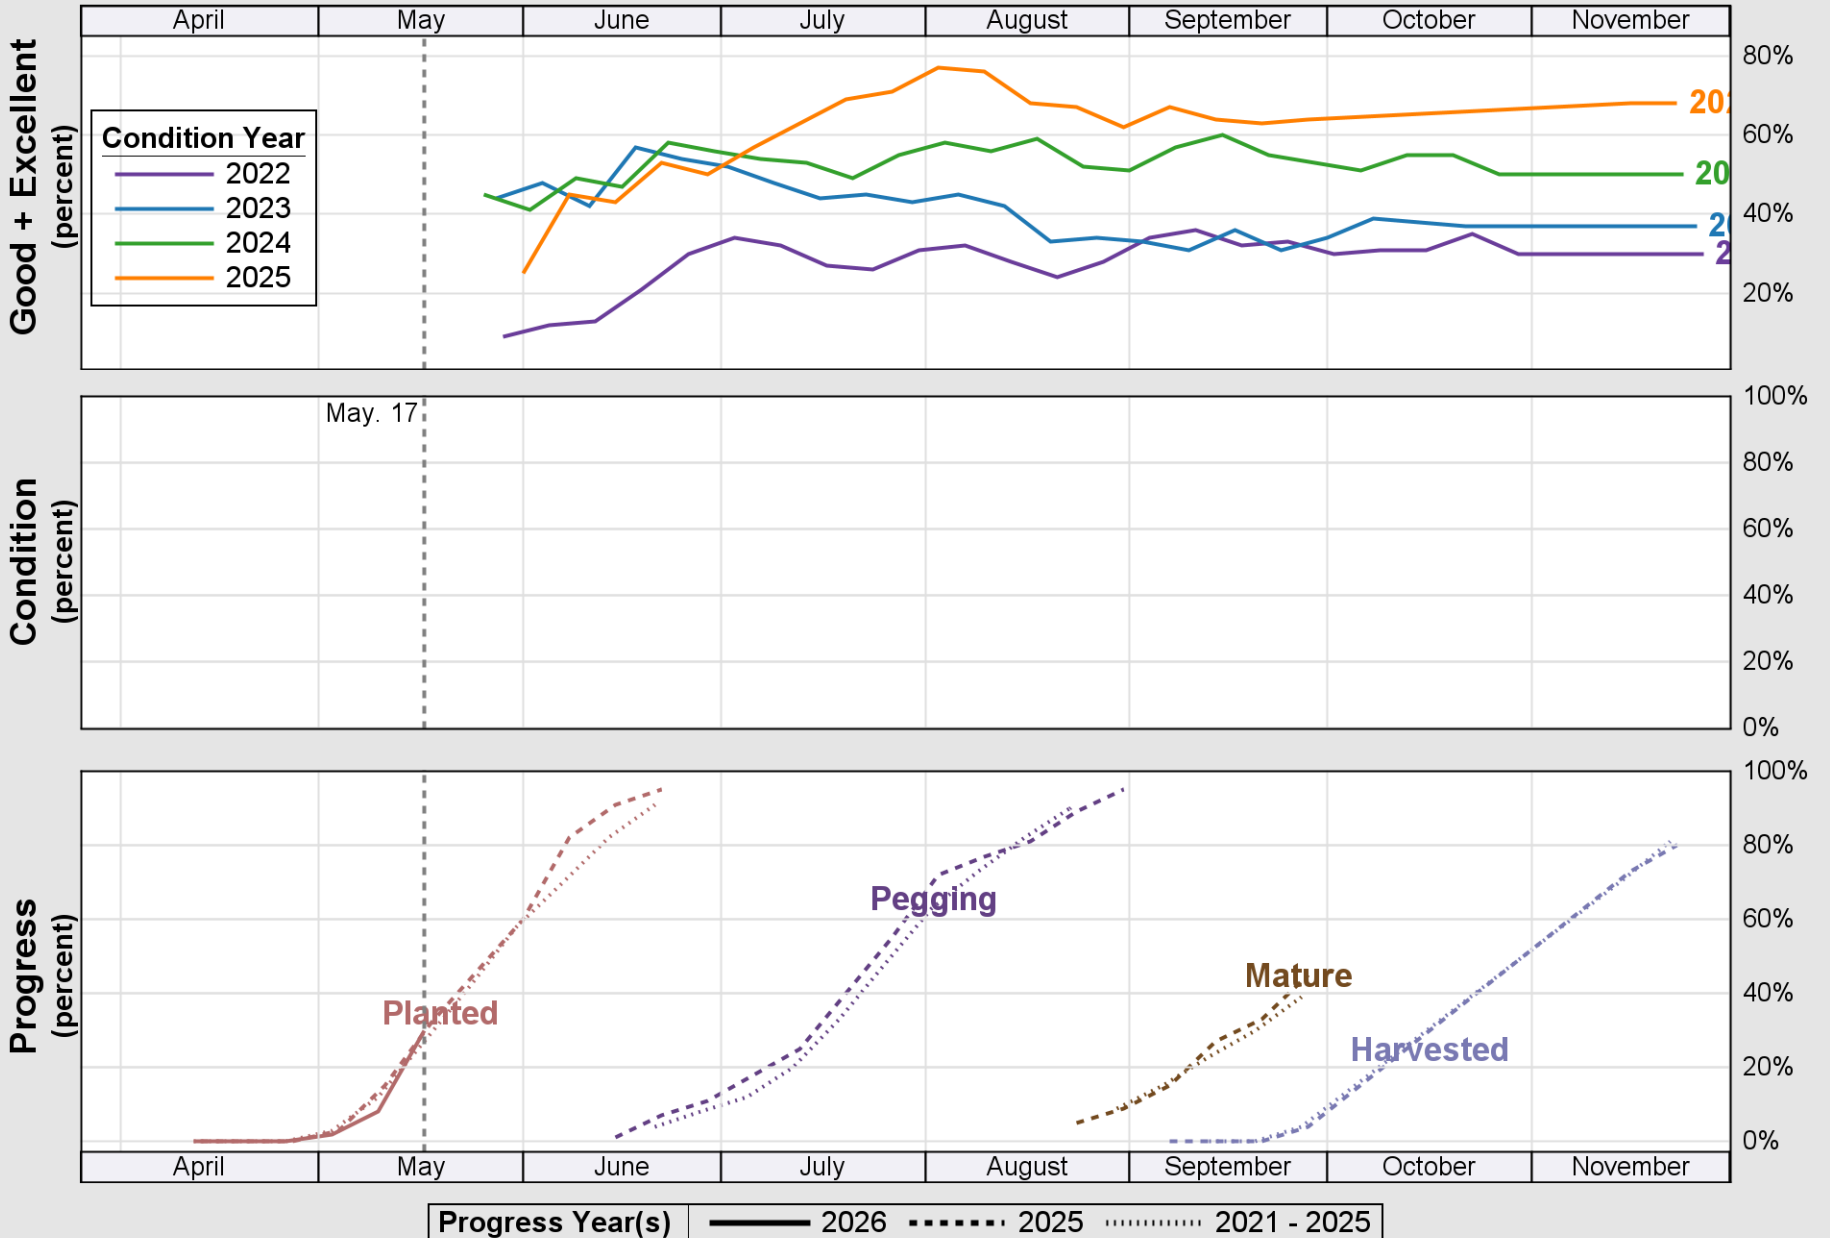

USDA

Crop Progress and Condition: Corn in Texas , 2026

NASS

Source: National Agricultural Statistics Service (NASS), Crop Progress Report

USDA

Crop Progress and Condition: Cotton in Texas , 2026

NASS

Progress Year(s) ——— 2026 2025 2021 - 2025

Source: National Agricultural Statistics Service (NASS), Crop Progress Report

USDA

Crop Progress and Condition: Pasture and Range in Texas , 2026

NASS

Source: National Agricultural Statistics Service (NASS), Crop Progress Report

USDA

Crop Progress and Condition: Peanuts in Texas , 2026

NASS

Source: National Agricultural Statistics Service (NASS), Crop Progress Report

USDA

Crop Progress and Condition: Rice in Texas , 2026

NASS

Progress Year(s) — 2026 - - - - - 2025 2021 - 2025

Source: National Agricultural Statistics Service (NASS), Crop Progress Report

USDA

Crop Progress and Condition: Sorghum in Texas , 2026

NASS

Source: National Agricultural Statistics Service (NASS), Crop Progress Report