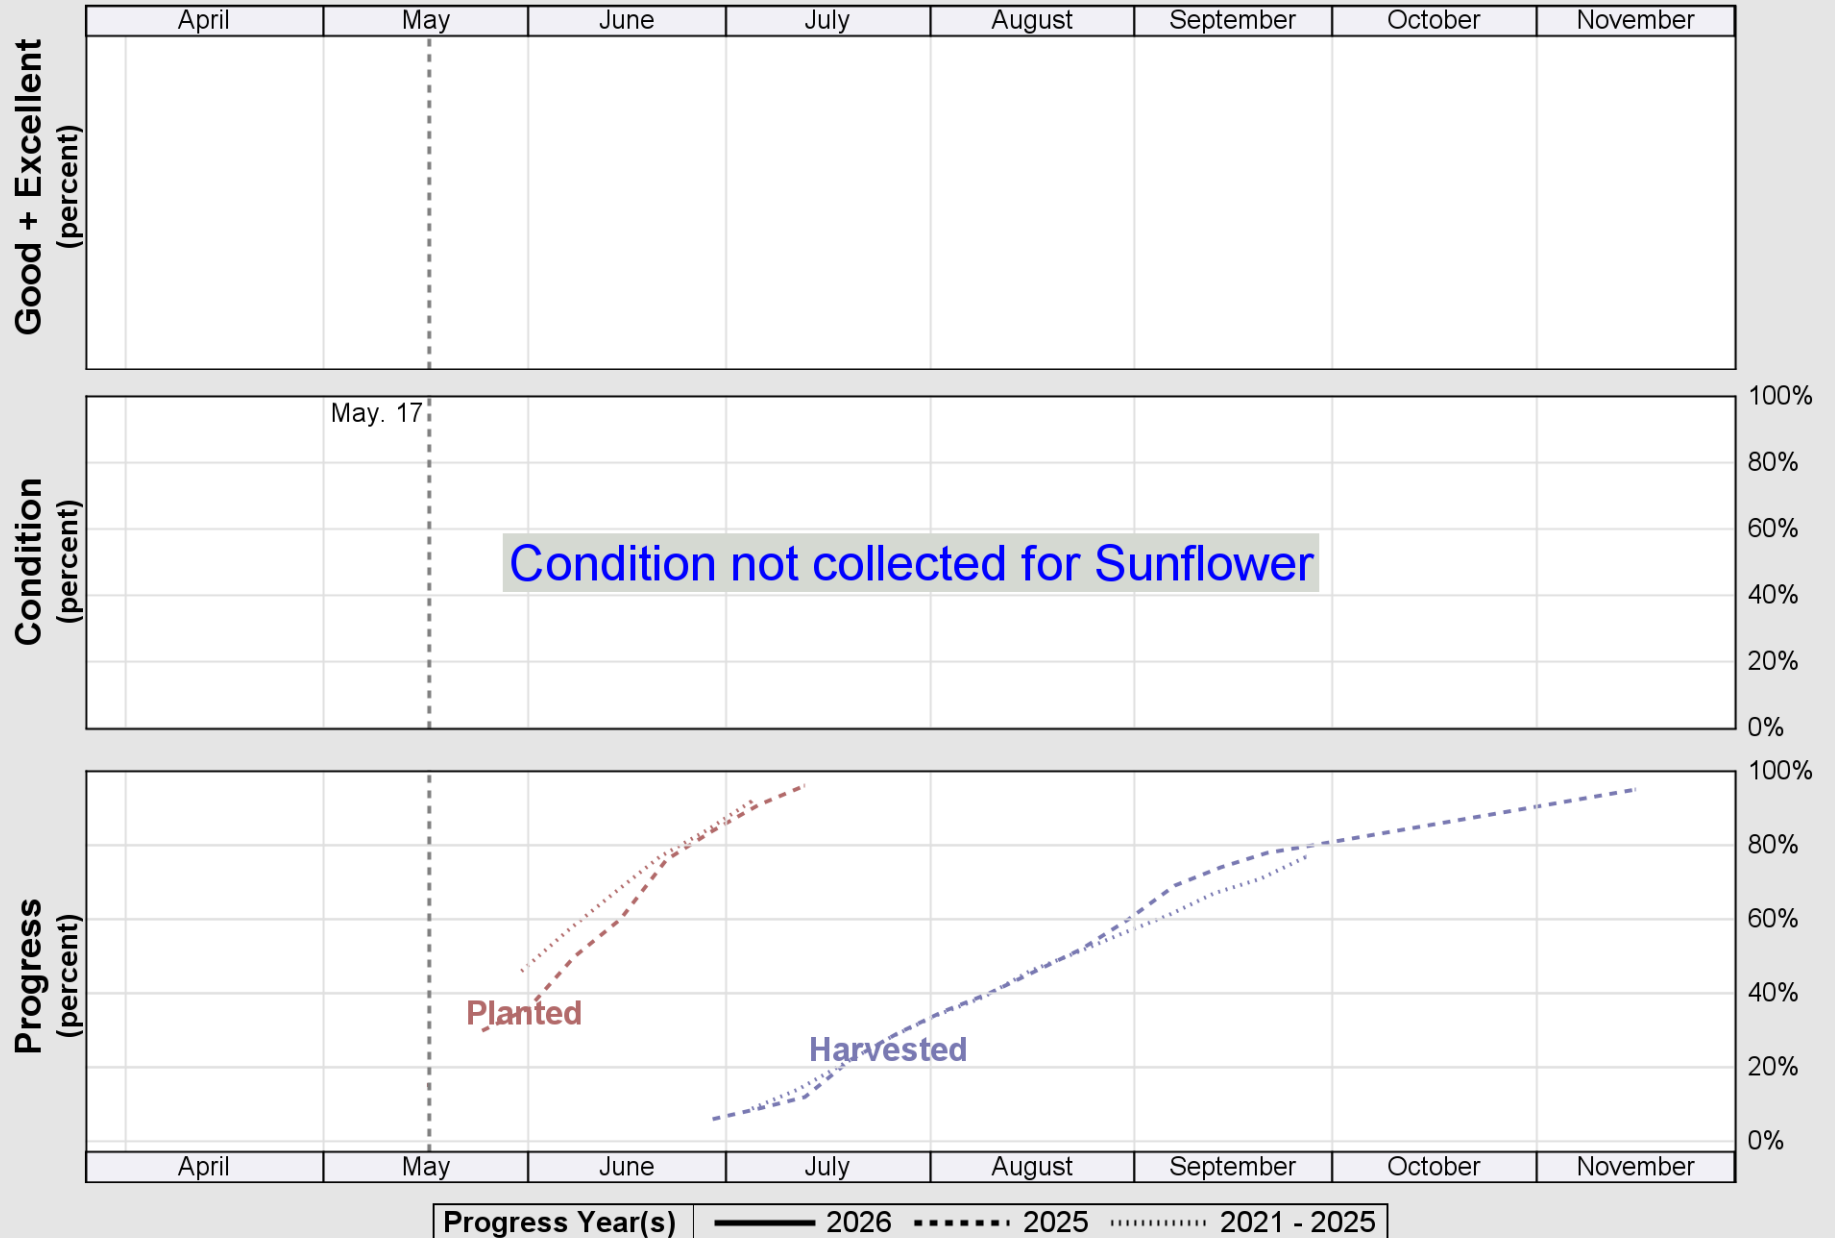

USDA

Crop Progress and Condition: Sunflower in Texas , 2026

NASS

Source: National Agricultural Statistics Service (NASS), Crop Progress Report