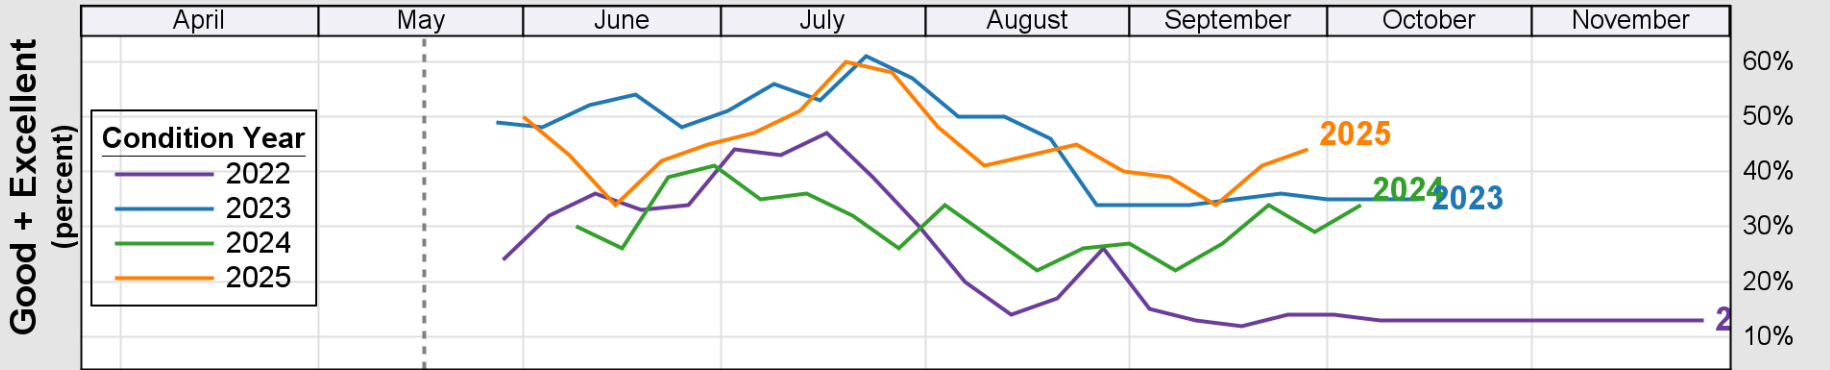

Source: National Agricultural Statistics Service (NASS), Crop Progress Report

USDA

Crop Progress and Condition: Sorghum in Texas , 2026

NASS

Source: National Agricultural Statistics Service (NASS), Crop Progress Report

USDA

Crop Progress and Condition: Soybeans in Texas , 2026

NASS

Progress Year(s) ——— 2026 ····· 2025 ······ 2021 - 2025

Source: National Agricultural Statistics Service (NASS), Crop Progress Report

USDA

Crop Progress and Condition: Sunflower in Texas , 2026