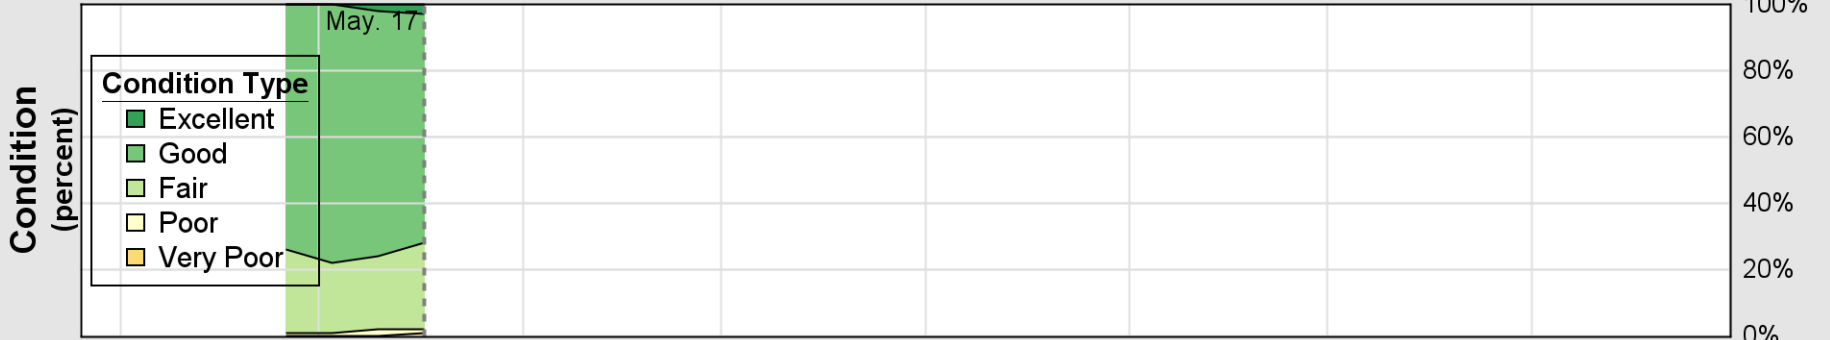

USDA

Crop Progress and Condition: Peanuts in Texas , 2026

NASS

Source: National Agricultural Statistics Service (NASS), Crop Progress Report

USDA

Crop Progress and Condition: Rice in Texas , 2026

NASS

Progress Year(s) — 2026 - - - - - 2025 2021 - 2025