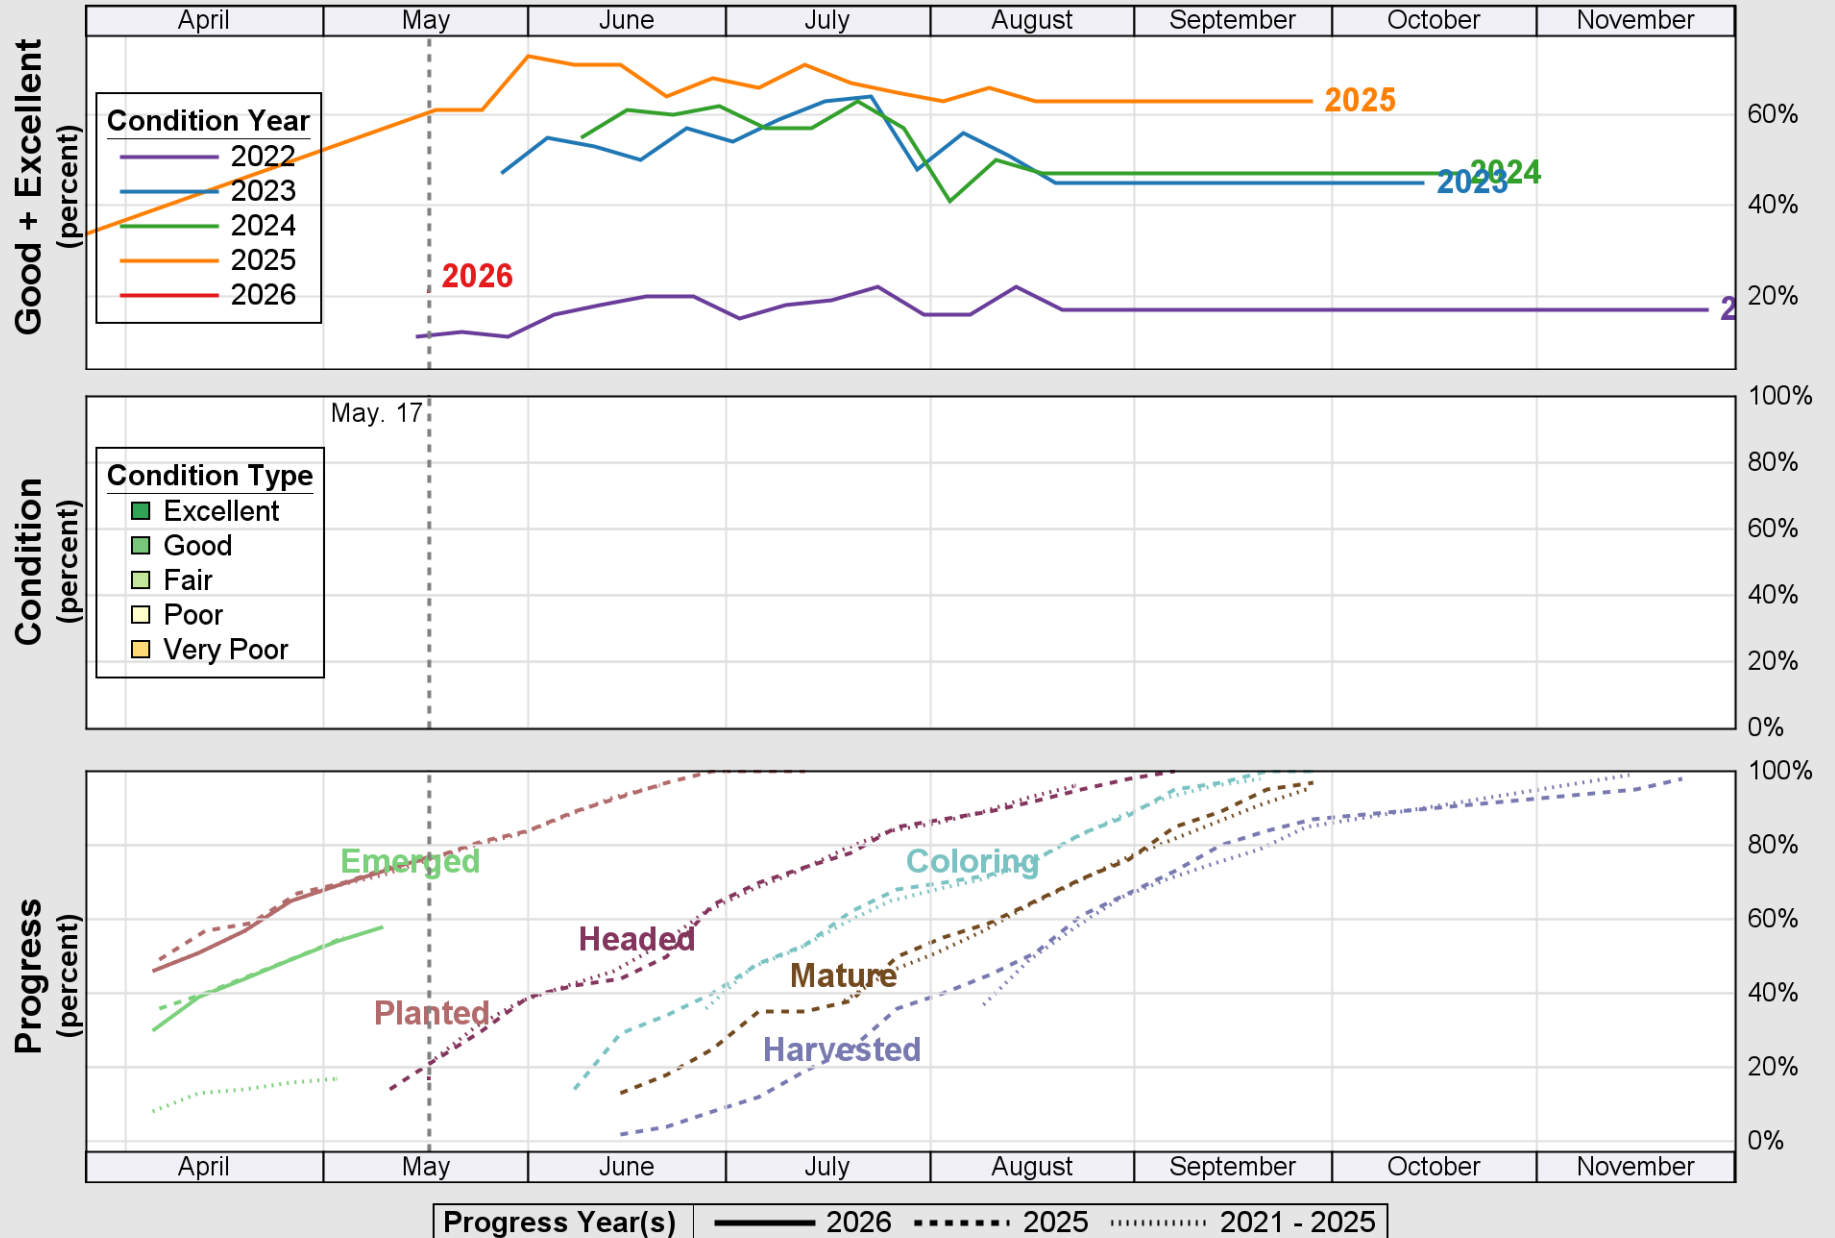

USDA

Crop Progress and Condition: Corn in Texas , 2026

NASS

Source: National Agricultural Statistics Service (NASS), Crop Progress Report

USDA

Crop Progress and Condition: Cotton in Texas , 2026

NASS

Progress Year(s) ——— 2026 2025 2021 - 2025

USDA

Crop Progress and Condition: Peanuts in Texas , 2026

NASS

Source: National Agricultural Statistics Service (NASS), Crop Progress Report

USDA

Crop Progress and Condition: Rice in Texas , 2026

NASS

Progress Year(s) — 2026 - - - - - 2025 2021 - 2025

Source: National Agricultural Statistics Service (NASS), Crop Progress Report

USDA

Crop Progress and Condition: Sorghum in Texas , 2026

NASS

Source: National Agricultural Statistics Service (NASS), Crop Progress Report

USDA

Crop Progress and Condition: Soybeans in Texas , 2026

NASS

Progress Year(s) ——— 2026 ····· 2025 ······ 2021 - 2025

Source: National Agricultural Statistics Service (NASS), Crop Progress Report

USDA

Crop Progress and Condition: Sunflower in Texas , 2026