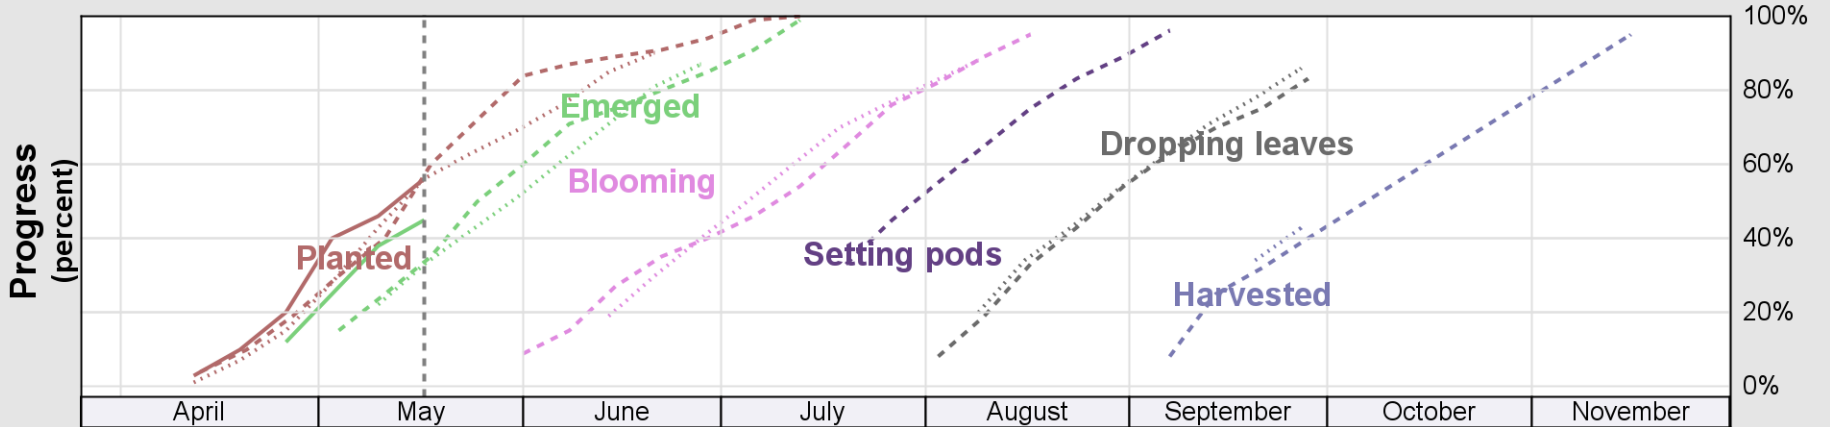

USDA

Crop Progress and Condition: Peanuts in Texas , 2026

NASS

Source: National Agricultural Statistics Service (NASS), Crop Progress Report

USDA

Crop Progress and Condition: Rice in Texas , 2026

NASS

Progress Year(s) — 2026 - - - - - 2025 2021 - 2025

Source: National Agricultural Statistics Service (NASS), Crop Progress Report

USDA

Crop Progress and Condition: Sorghum in Texas , 2026

NASS

Source: National Agricultural Statistics Service (NASS), Crop Progress Report

USDA

Crop Progress and Condition: Soybeans in Texas , 2026

NASS

Progress Year(s) ——— 2026 ····· 2025 ······ 2021 - 2025

Source: National Agricultural Statistics Service (NASS), Crop Progress Report

USDA

Crop Progress and Condition: Sunflower in Texas , 2026