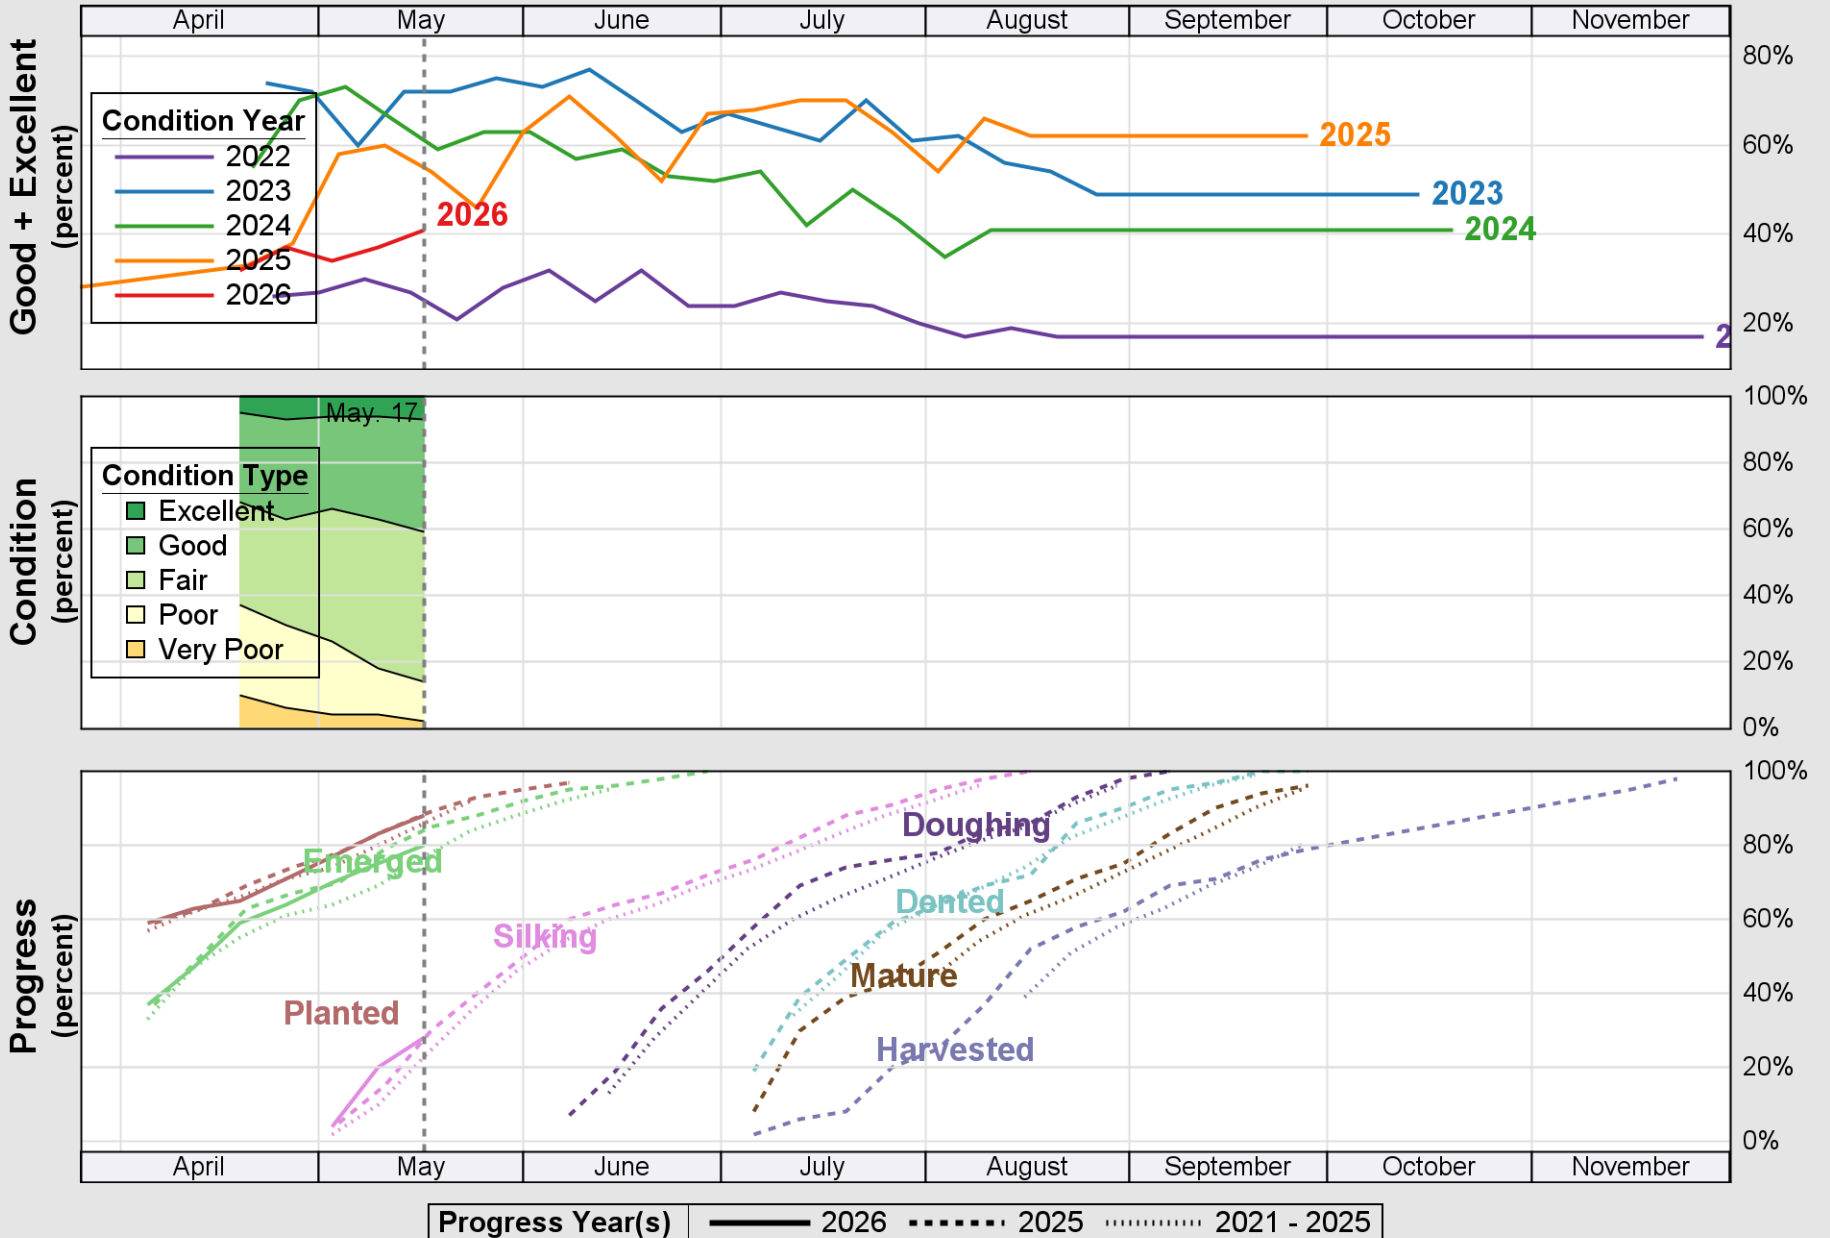

USDA

Crop Progress and Condition: Corn in Texas , 2026

NASS

Source: National Agricultural Statistics Service (NASS), Crop Progress Report

USDA

Crop Progress and Condition: Cotton in Texas , 2026

NASS

Progress Year(s) ——— 2026 2025 2021 - 2025

Source: National Agricultural Statistics Service (NASS), Crop Progress Report

USDA

Crop Progress and Condition: Pasture and Range in Texas , 2026

NASS

Source: National Agricultural Statistics Service (NASS), Crop Progress Report

USDA

Crop Progress and Condition: Peanuts in Texas , 2026

NASS

Source: National Agricultural Statistics Service (NASS), Crop Progress Report

USDA

Crop Progress and Condition: Rice in Texas , 2026

NASS

Progress Year(s) — 2026 - - - - - 2025 2021 - 2025

USDA

Crop Progress and Condition: Soybeans in Texas , 2026

NASS

Progress Year(s) ——— 2026 ····· 2025 ······ 2021 - 2025

Source: National Agricultural Statistics Service (NASS), Crop Progress Report

USDA

Crop Progress and Condition: Sunflower in Texas , 2026