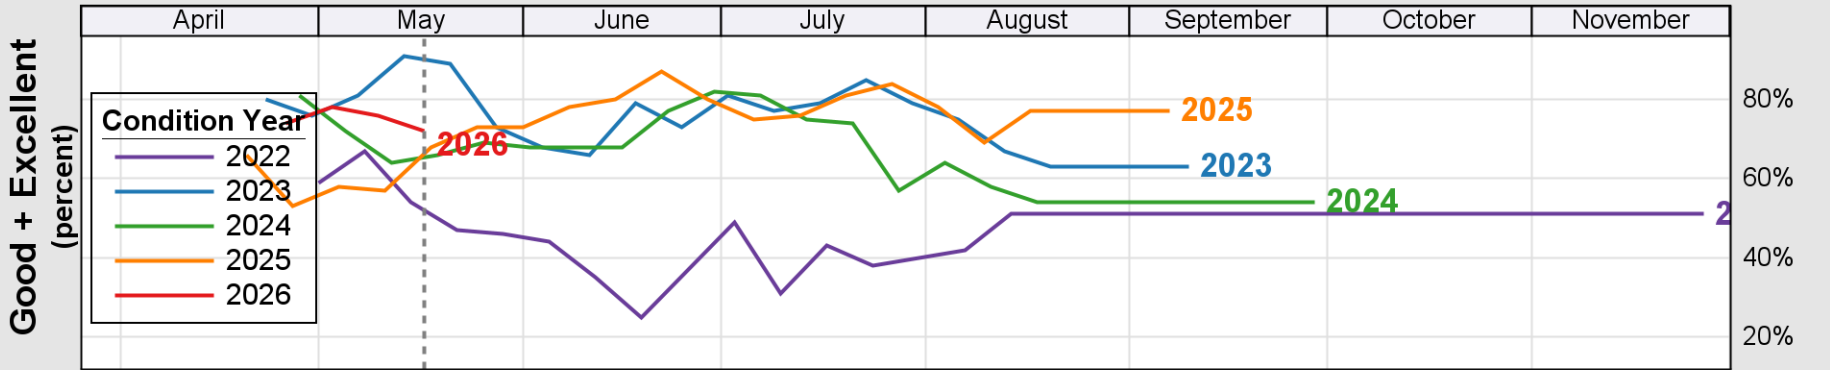

USDA

Crop Progress and Condition: Peanuts in Texas , 2026

NASS

Source: National Agricultural Statistics Service (NASS), Crop Progress Report

USDA

Crop Progress and Condition: Rice in Texas , 2026

NASS

Progress Year(s) — 2026 - - - - - 2025 2021 - 2025