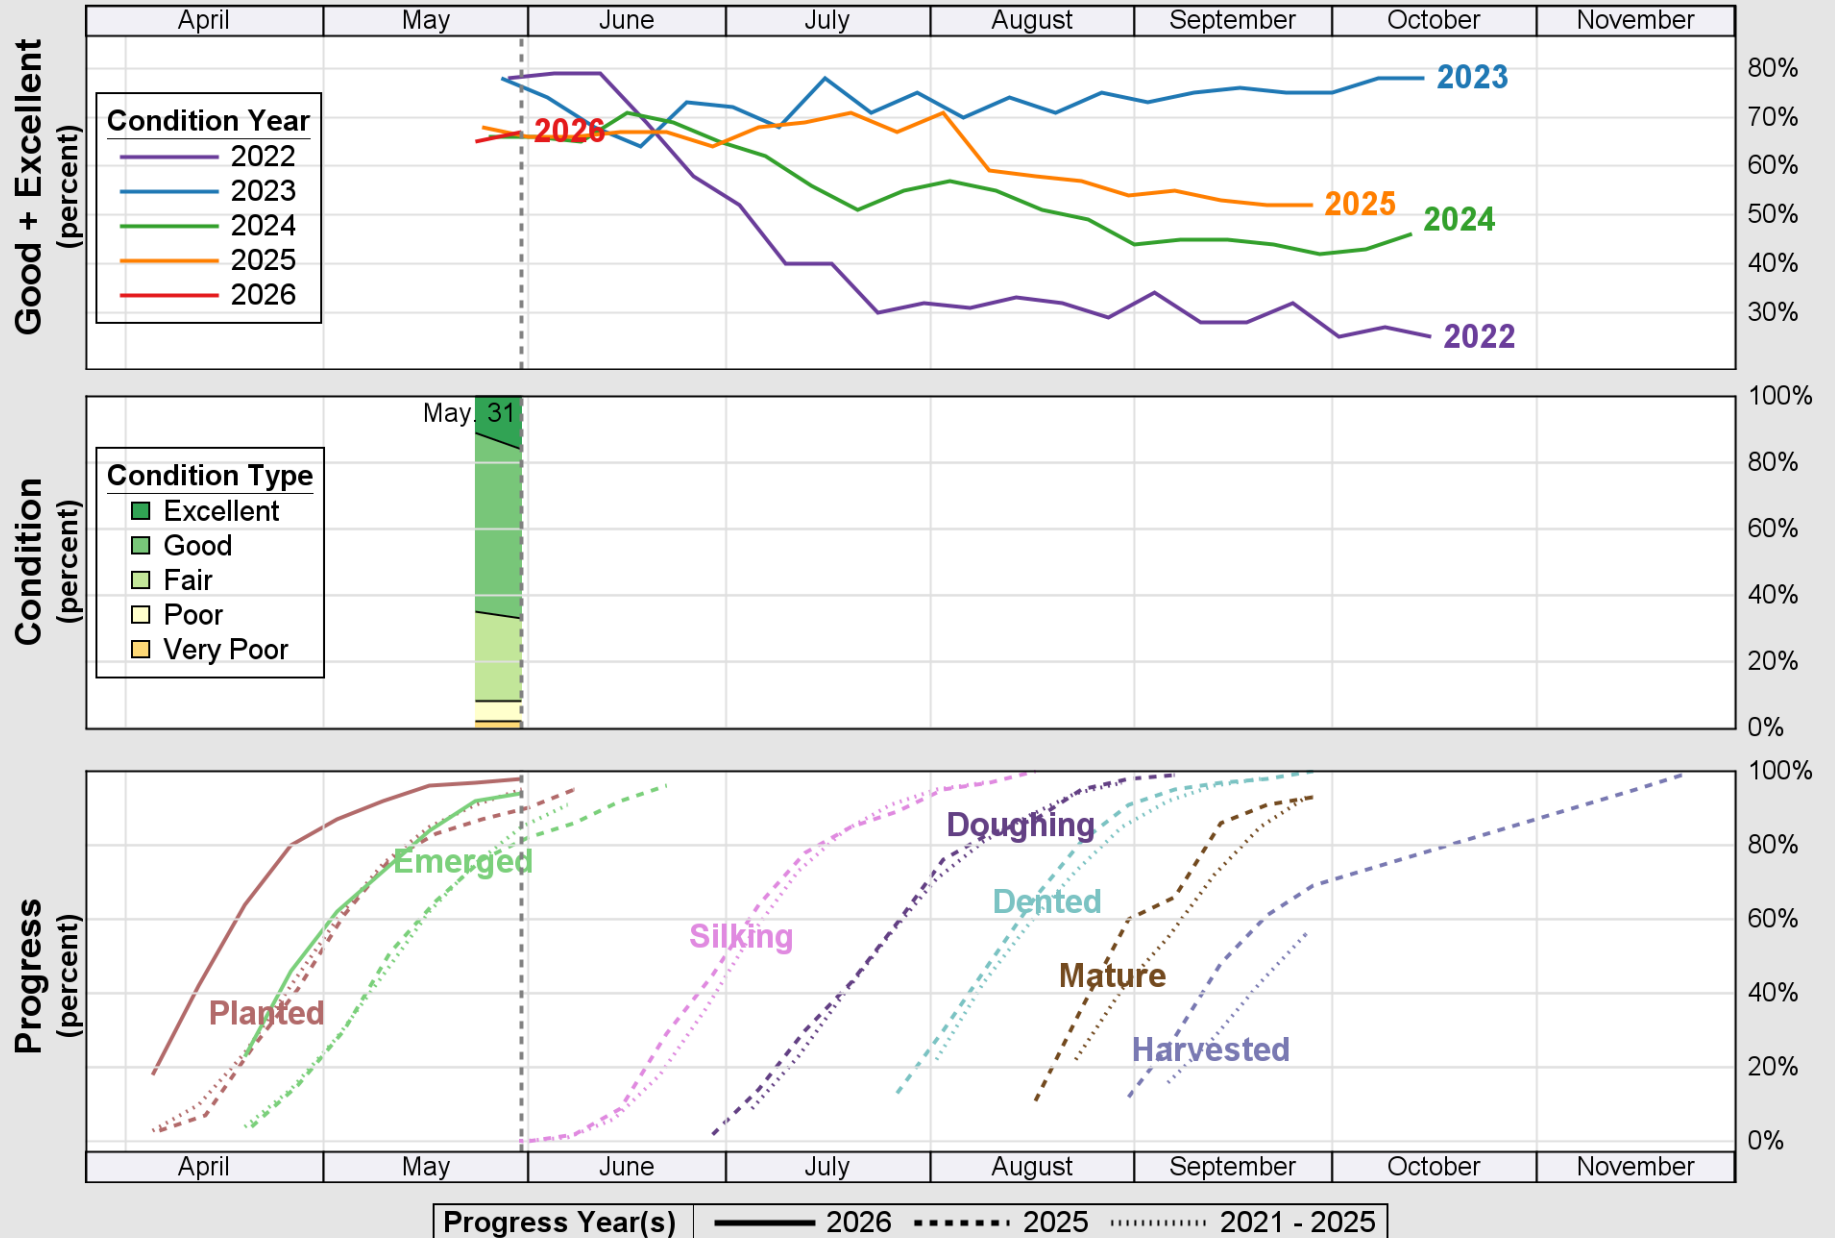

USDA

Crop Progress and Condition: Corn in Tennessee , 2026

NASS

Source: National Agricultural Statistics Service (NASS), Crop Progress Report

Source: National Agricultural Statistics Service (NASS), Crop Progress Report

USDA

Crop Progress and Condition: Pasture and Range in Tennessee , 2026

NASS

Source: National Agricultural Statistics Service (NASS), Crop Progress Report

USDA

Crop Progress and Condition: Soybeans in Tennessee , 2026

NASS

Source: National Agricultural Statistics Service (NASS), Crop Progress Report

USDA

Crop Progress and Condition: Sunflower in Tennessee , 2026

NASS

Progress Year(s) — 2026 2025 2021 - 2025

Source: National Agricultural Statistics Service (NASS), Crop Progress Report

USDA

Crop Progress and Condition: Winter Wheat in Tennessee , 2026

NASS

Source: National Agricultural Statistics Service (NASS), Crop Progress Report