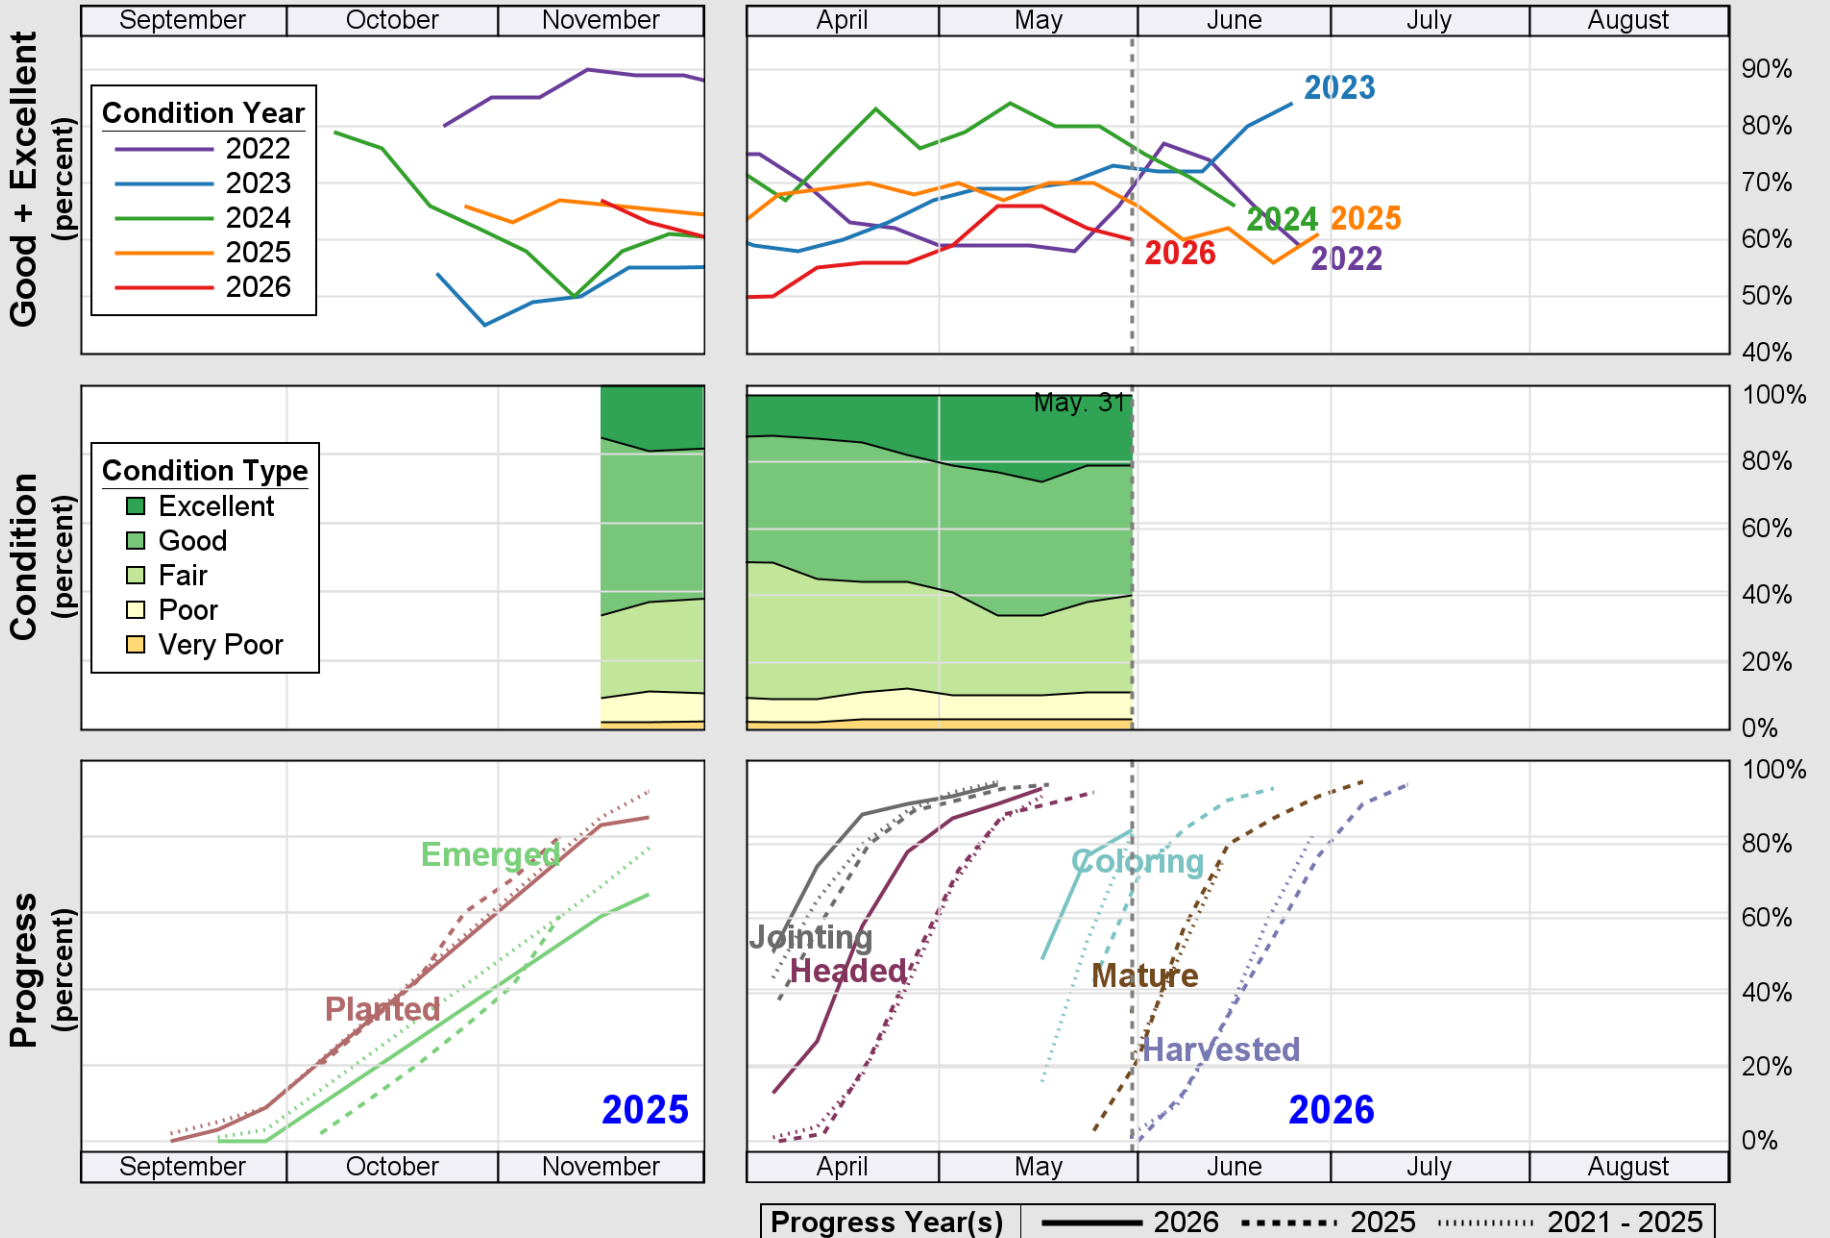

USDA

Crop Progress and Condition: Corn in Tennessee , 2026

NASS

Source: National Agricultural Statistics Service (NASS), Crop Progress Report

Source: National Agricultural Statistics Service (NASS), Crop Progress Report

USDA

Crop Progress and Condition: Pasture and Range in Tennessee , 2026

NASS

Source: National Agricultural Statistics Service (NASS), Crop Progress Report

USDA

Crop Progress and Condition: Soybeans in Tennessee , 2026

NASS

Source: National Agricultural Statistics Service (NASS), Crop Progress Report

USDA

Crop Progress and Condition: Sunflower in Tennessee , 2026

NASS

Progress Year(s) — 2026 2025 2021 - 2025

Source: National Agricultural Statistics Service (NASS), Crop Progress Report

USDA

Crop Progress and Condition: Winter Wheat in Tennessee , 2026

NASS

Source: National Agricultural Statistics Service (NASS), Crop Progress Report