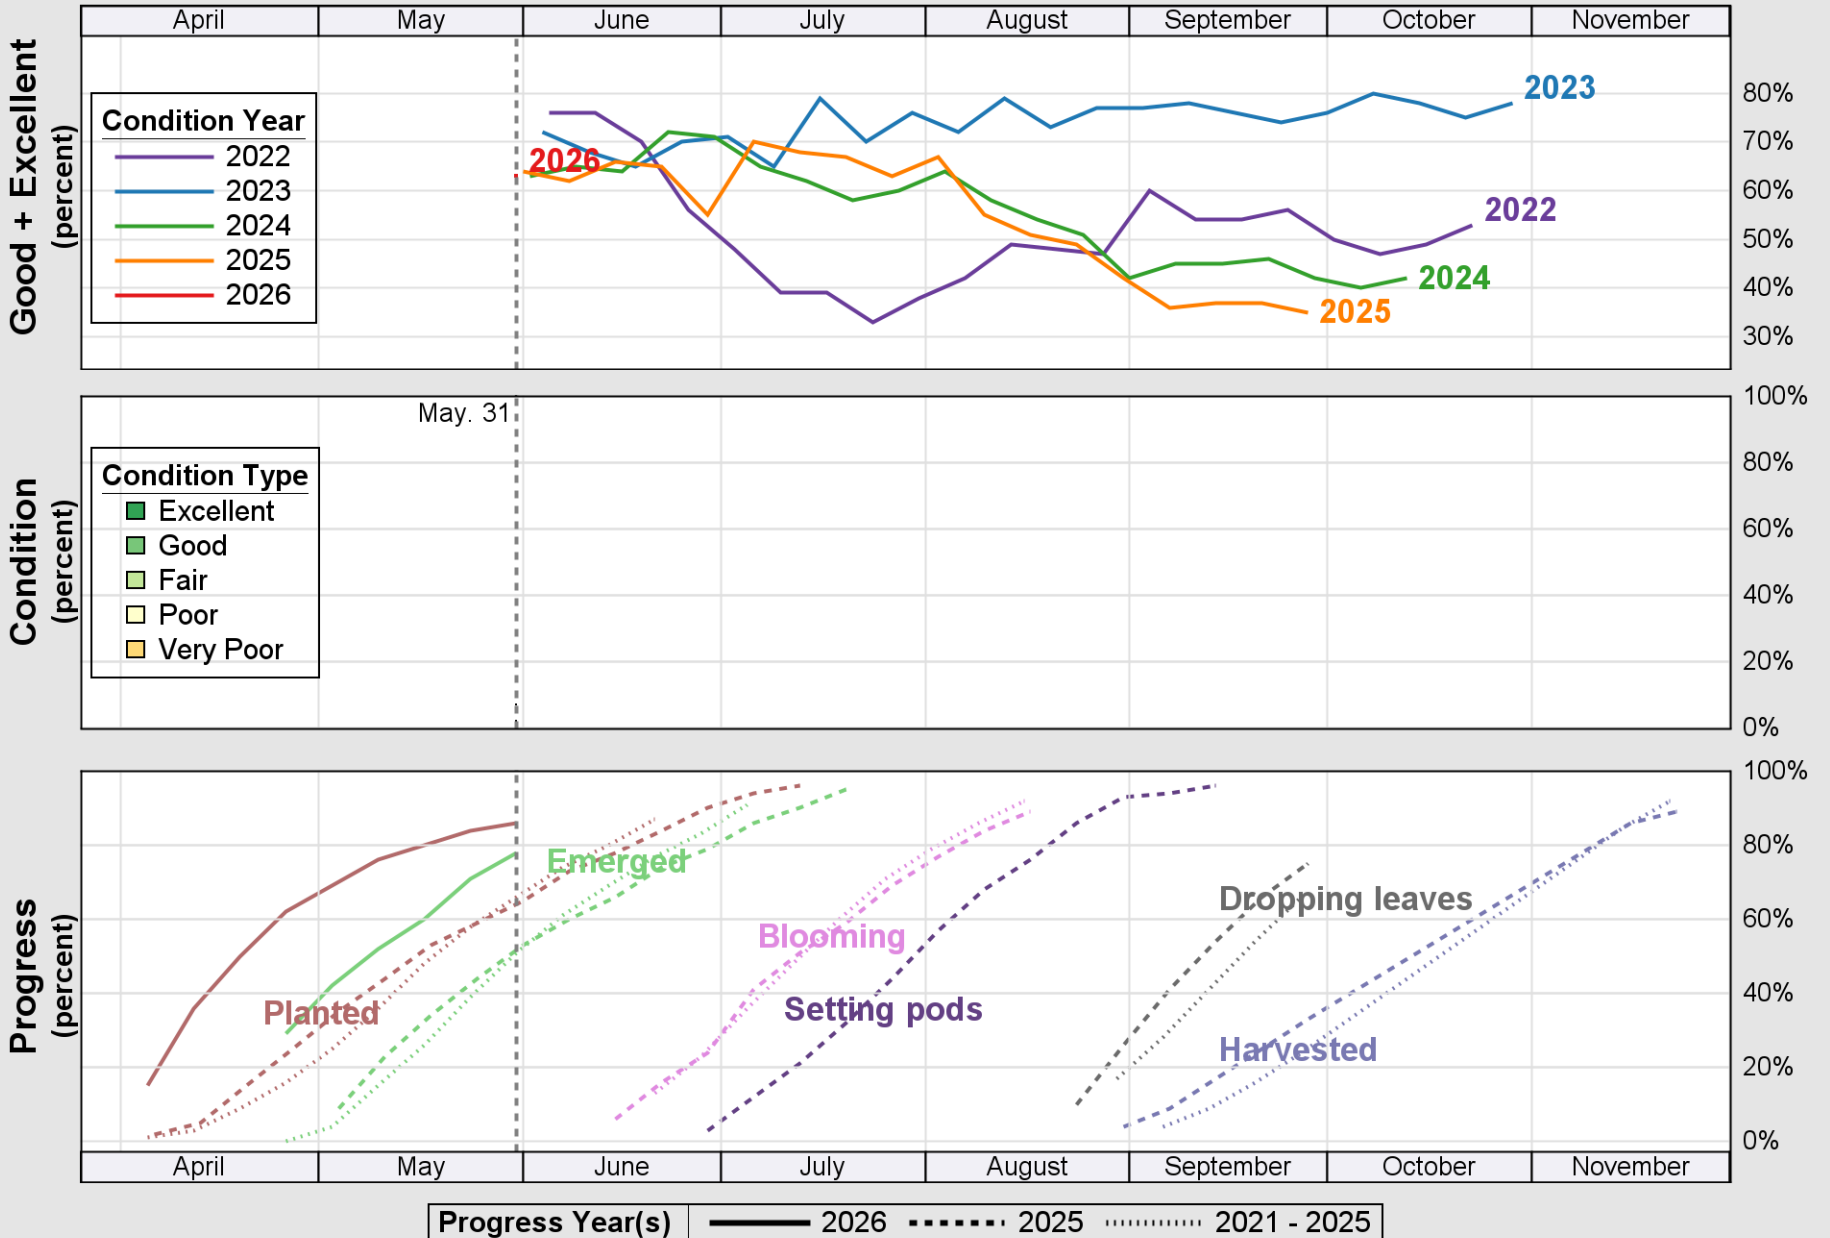

USDA

Crop Progress and Condition: Corn in Tennessee , 2026

NASS

Source: National Agricultural Statistics Service (NASS), Crop Progress Report

Source: National Agricultural Statistics Service (NASS), Crop Progress Report

USDA

Crop Progress and Condition: Pasture and Range in Tennessee , 2026

NASS

Source: National Agricultural Statistics Service (NASS), Crop Progress Report

USDA

Crop Progress and Condition: Soybeans in Tennessee , 2026

NASS

Source: National Agricultural Statistics Service (NASS), Crop Progress Report

USDA

Crop Progress and Condition: Sunflower in Tennessee , 2026

NASS

Progress Year(s) — 2026 2025 2021 - 2025

Source: National Agricultural Statistics Service (NASS), Crop Progress Report

USDA

Crop Progress and Condition: Winter Wheat in Tennessee , 2026

NASS

Source: National Agricultural Statistics Service (NASS), Crop Progress Report