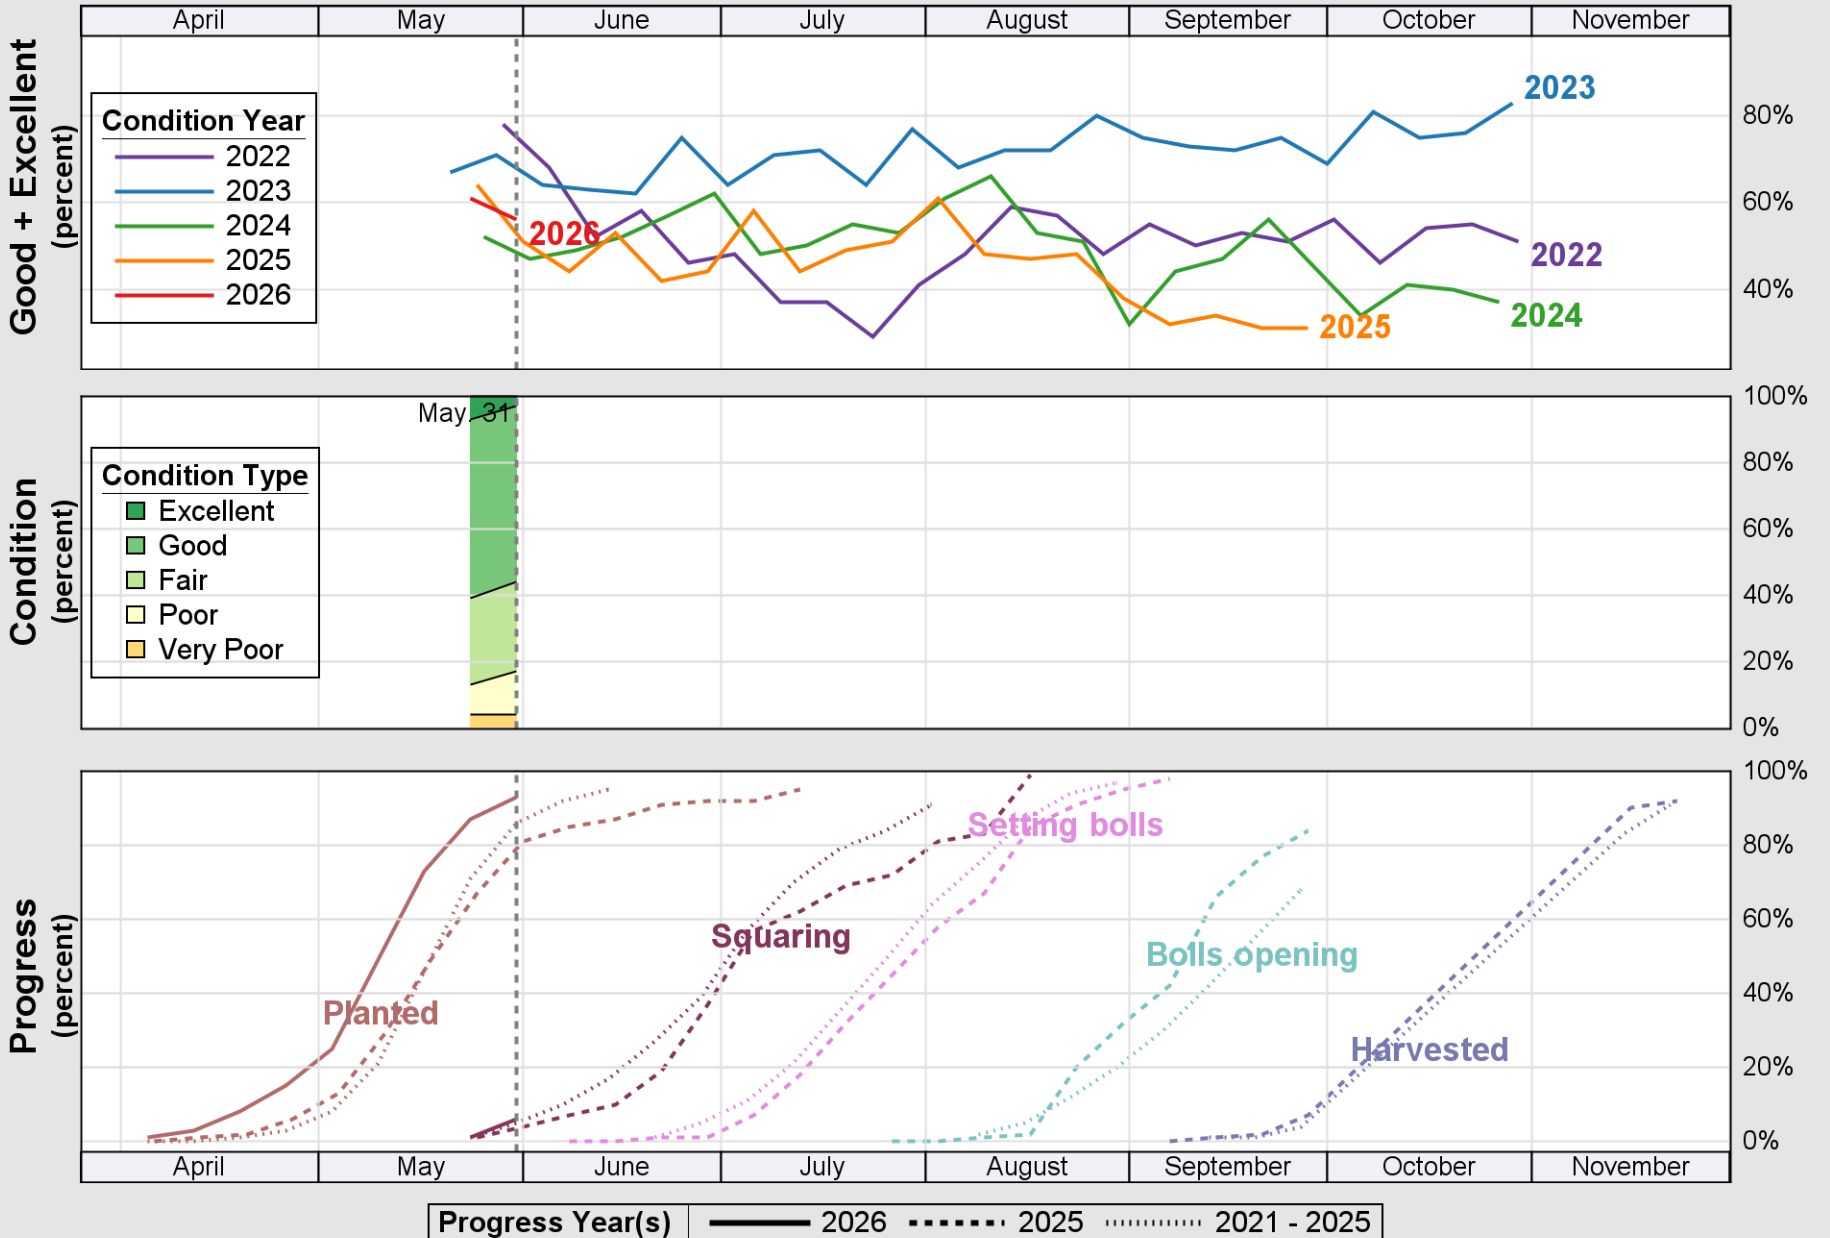

USDA

Crop Progress and Condition: Corn in Tennessee , 2026

NASS

Source: National Agricultural Statistics Service (NASS), Crop Progress Report

Source: National Agricultural Statistics Service (NASS), Crop Progress Report

USDA

Crop Progress and Condition: Pasture and Range in Tennessee , 2026

NASS

Source: National Agricultural Statistics Service (NASS), Crop Progress Report

USDA

Crop Progress and Condition: Soybeans in Tennessee , 2026

NASS

Source: National Agricultural Statistics Service (NASS), Crop Progress Report

USDA

Crop Progress and Condition: Sunflower in Tennessee , 2026

NASS

Progress Year(s) — 2026 2025 2021 - 2025

Source: National Agricultural Statistics Service (NASS), Crop Progress Report

USDA

Crop Progress and Condition: Winter Wheat in Tennessee , 2026

NASS

Source: National Agricultural Statistics Service (NASS), Crop Progress Report