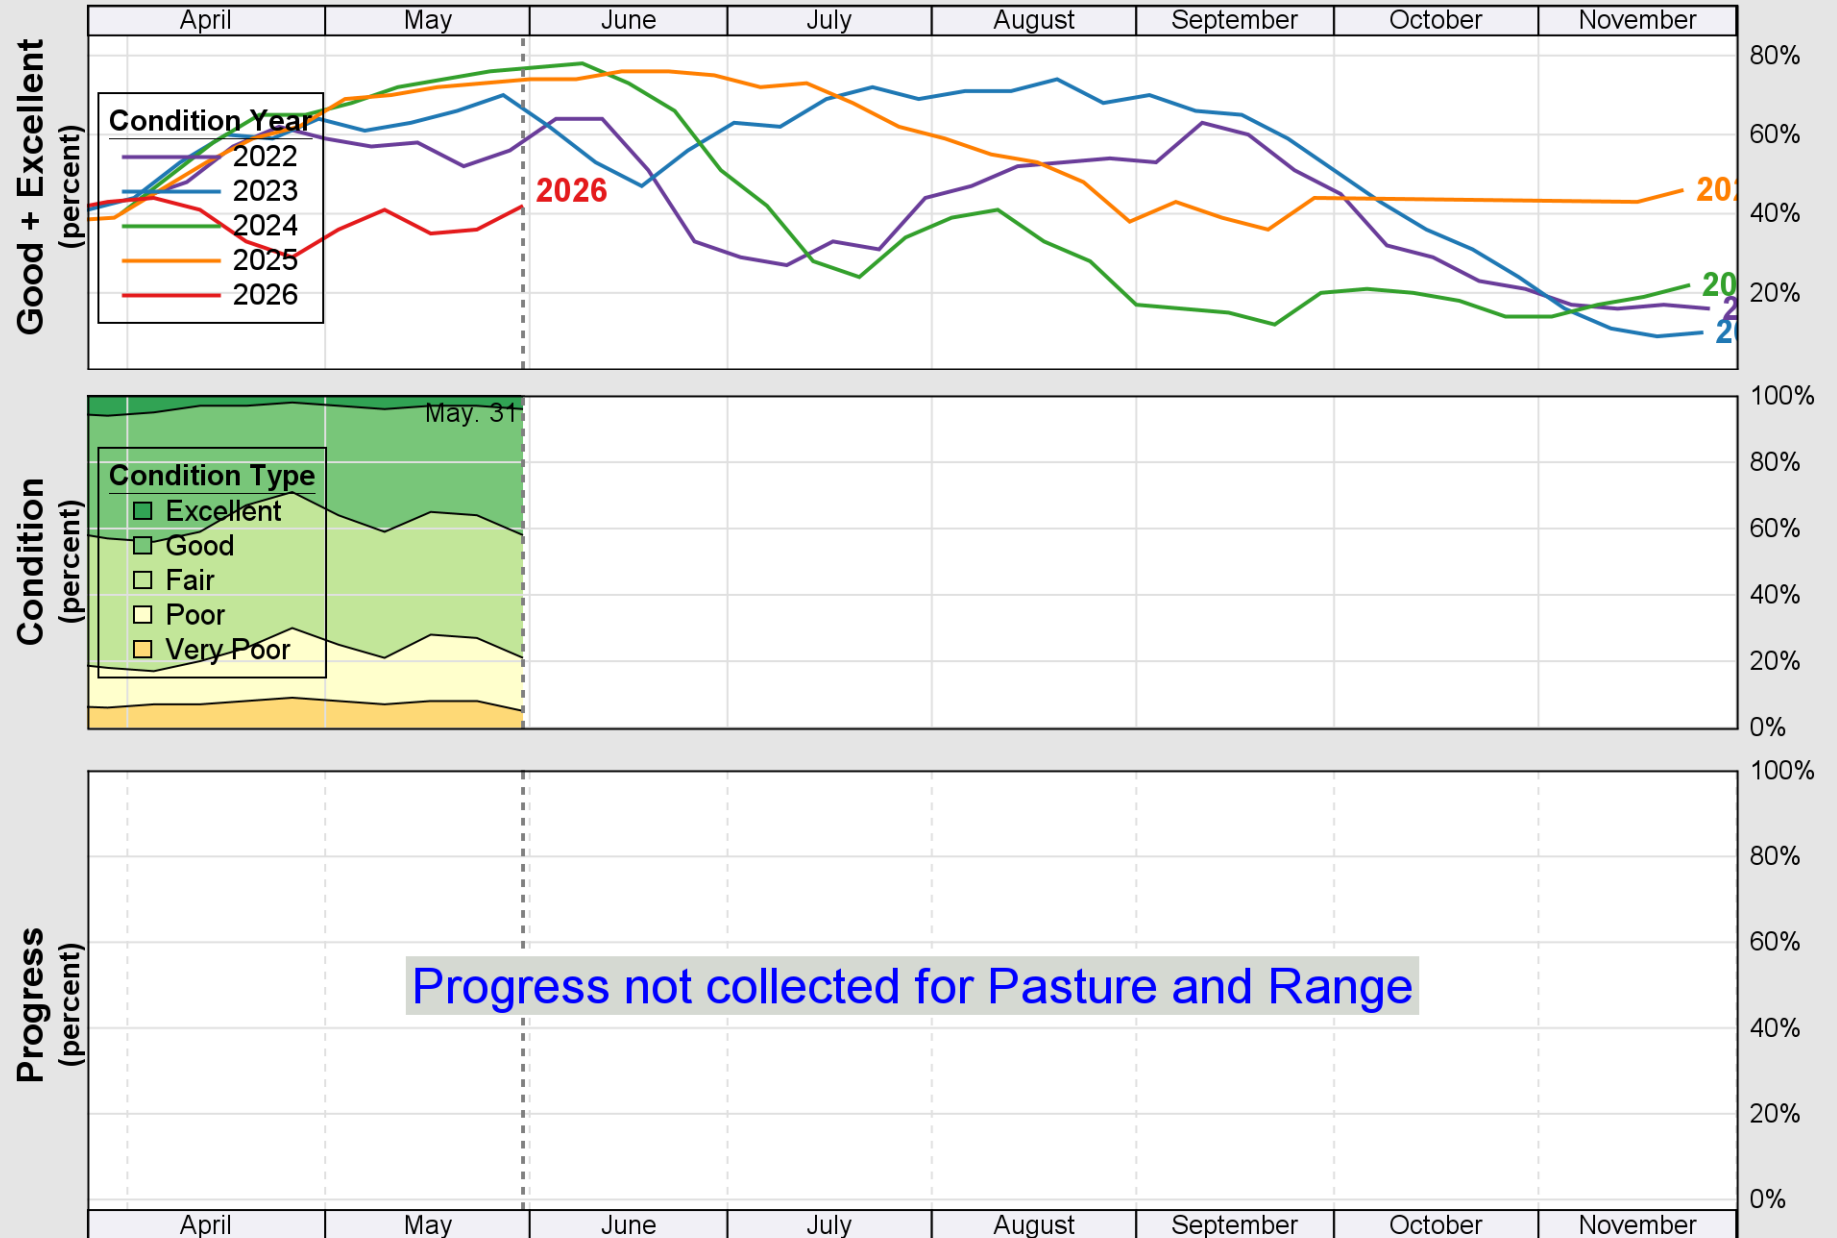

USDA

Crop Progress and Condition: Corn in Tennessee , 2026

NASS

Source: National Agricultural Statistics Service (NASS), Crop Progress Report

Source: National Agricultural Statistics Service (NASS), Crop Progress Report

USDA

Crop Progress and Condition: Pasture and Range in Tennessee , 2026

NASS

Source: National Agricultural Statistics Service (NASS), Crop Progress Report

USDA

Crop Progress and Condition: Soybeans in Tennessee , 2026

NASS

Source: National Agricultural Statistics Service (NASS), Crop Progress Report

USDA

Crop Progress and Condition: Sunflower in Tennessee , 2026

NASS

Progress Year(s) — 2026 2025 2021 - 2025

Source: National Agricultural Statistics Service (NASS), Crop Progress Report