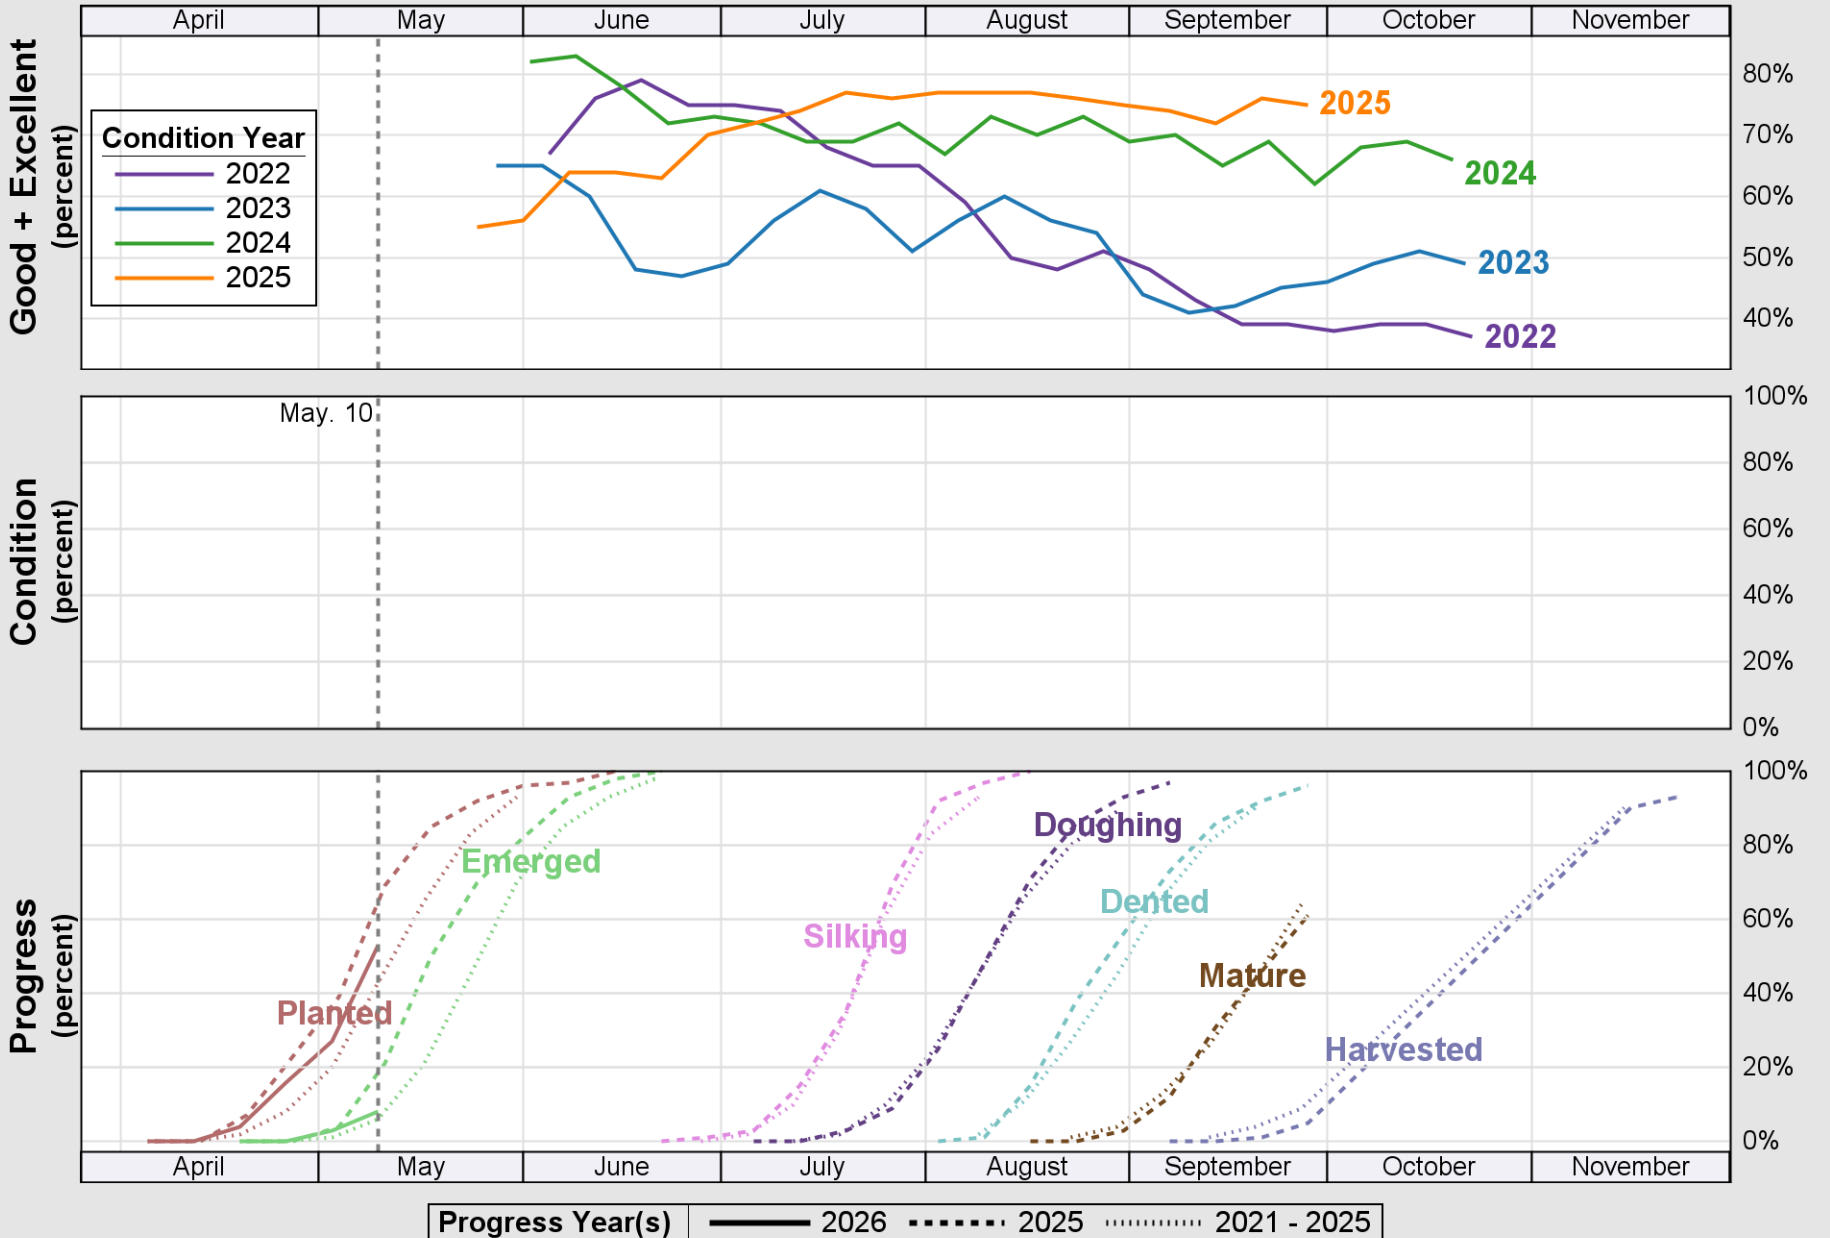

# Crop Progress and Condition: Corn in South Dakota , 2026

NASS

Source: National Agricultural Statistics Service (NASS), Crop Progress Report

USDA

# Crop Progress and Condition: Oats in South Dakota , 2026

NASS

Source: National Agricultural Statistics Service (NASS), Crop Progress Report

**USDA** Crop Progress and Condition: Pasture and Range in South Dakota , 2026 **NASS**