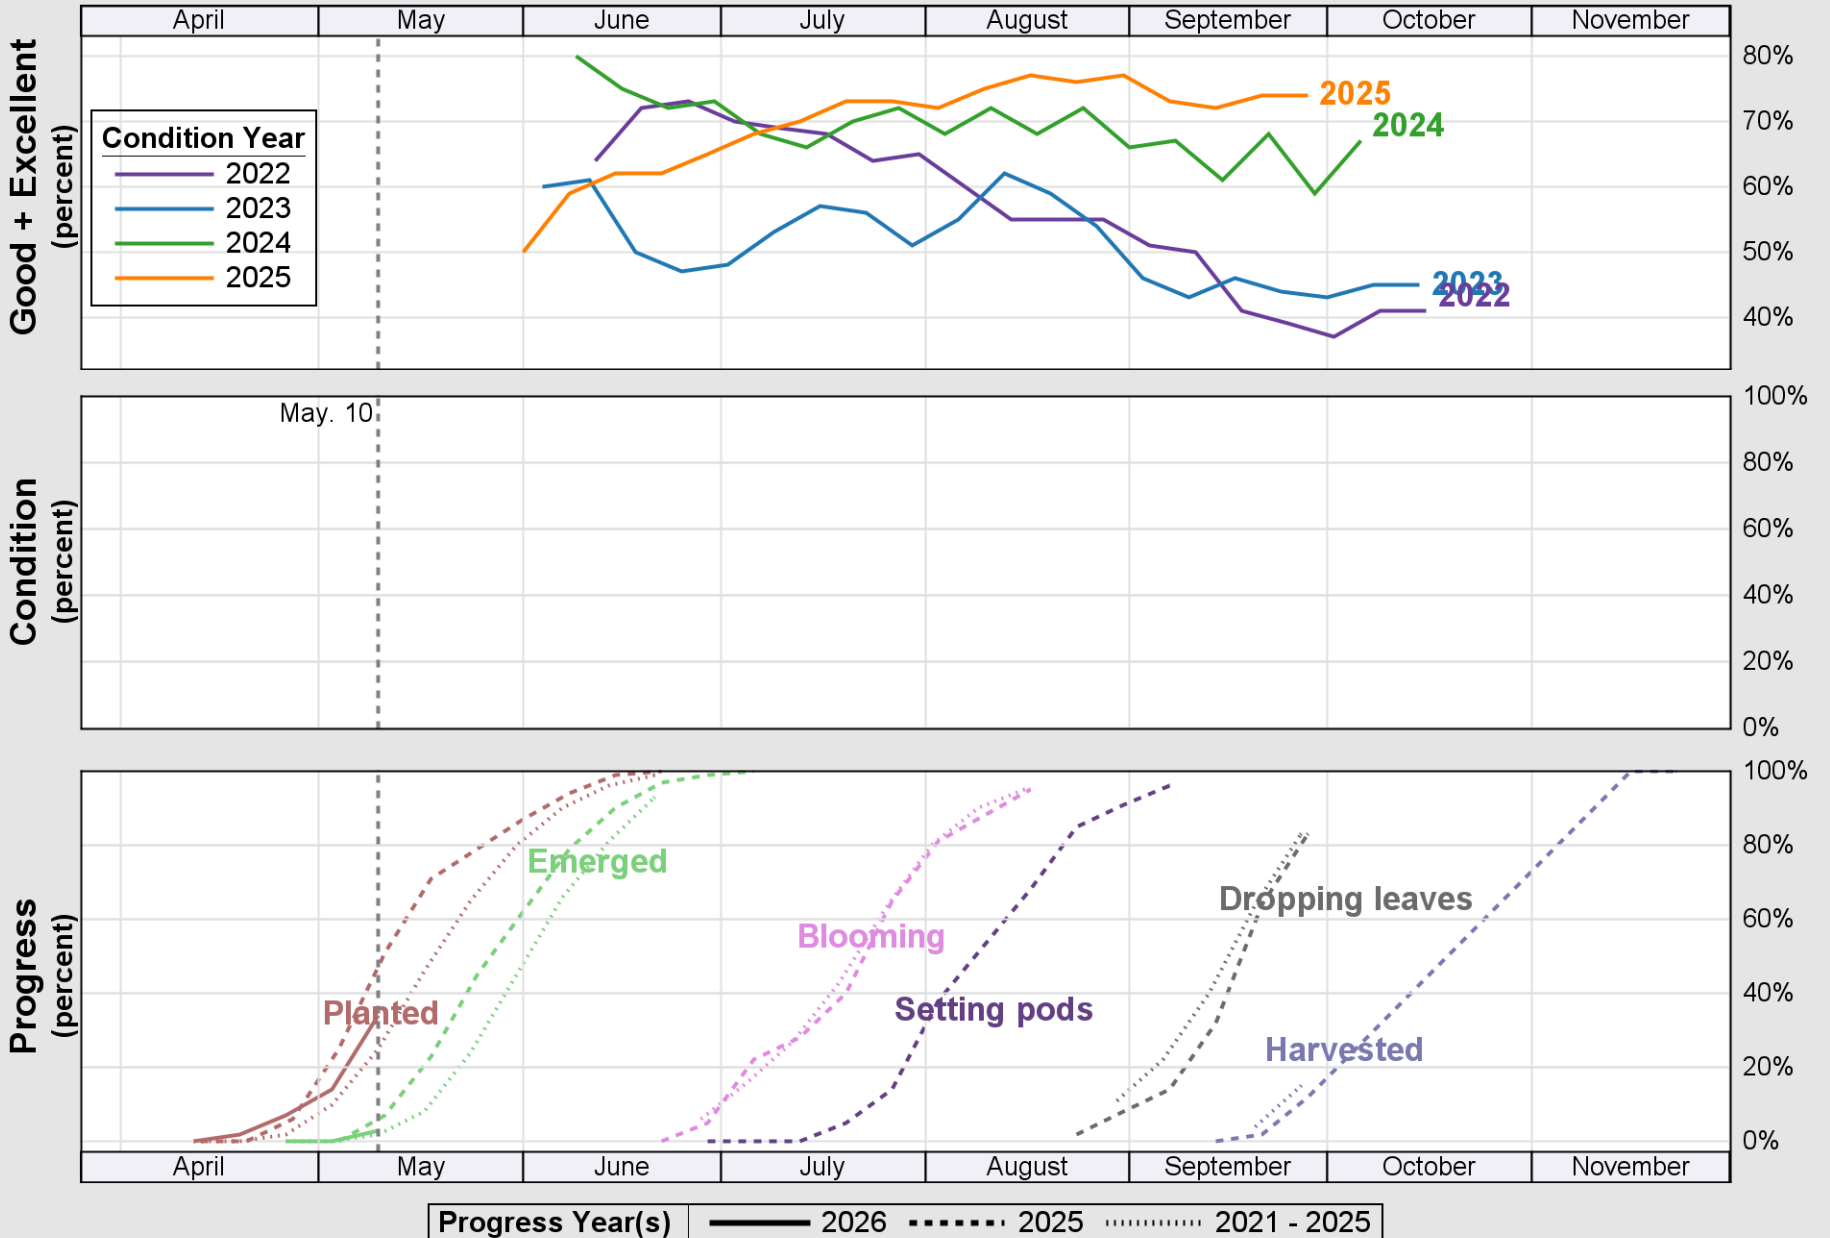

# Crop Progress and Condition: Sorghum in South Dakota , 2026

NASS

Source: National Agricultural Statistics Service (NASS), Crop Progress Report

USDA

# Crop Progress and Condition: Soybeans in South Dakota , 2026

NASS

Source: National Agricultural Statistics Service (NASS), Crop Progress Report

USDA

# Crop Progress and Condition: Spring Wheat in South Dakota , 2026

NASS

Source: National Agricultural Statistics Service (NASS), Crop Progress Report

USDA