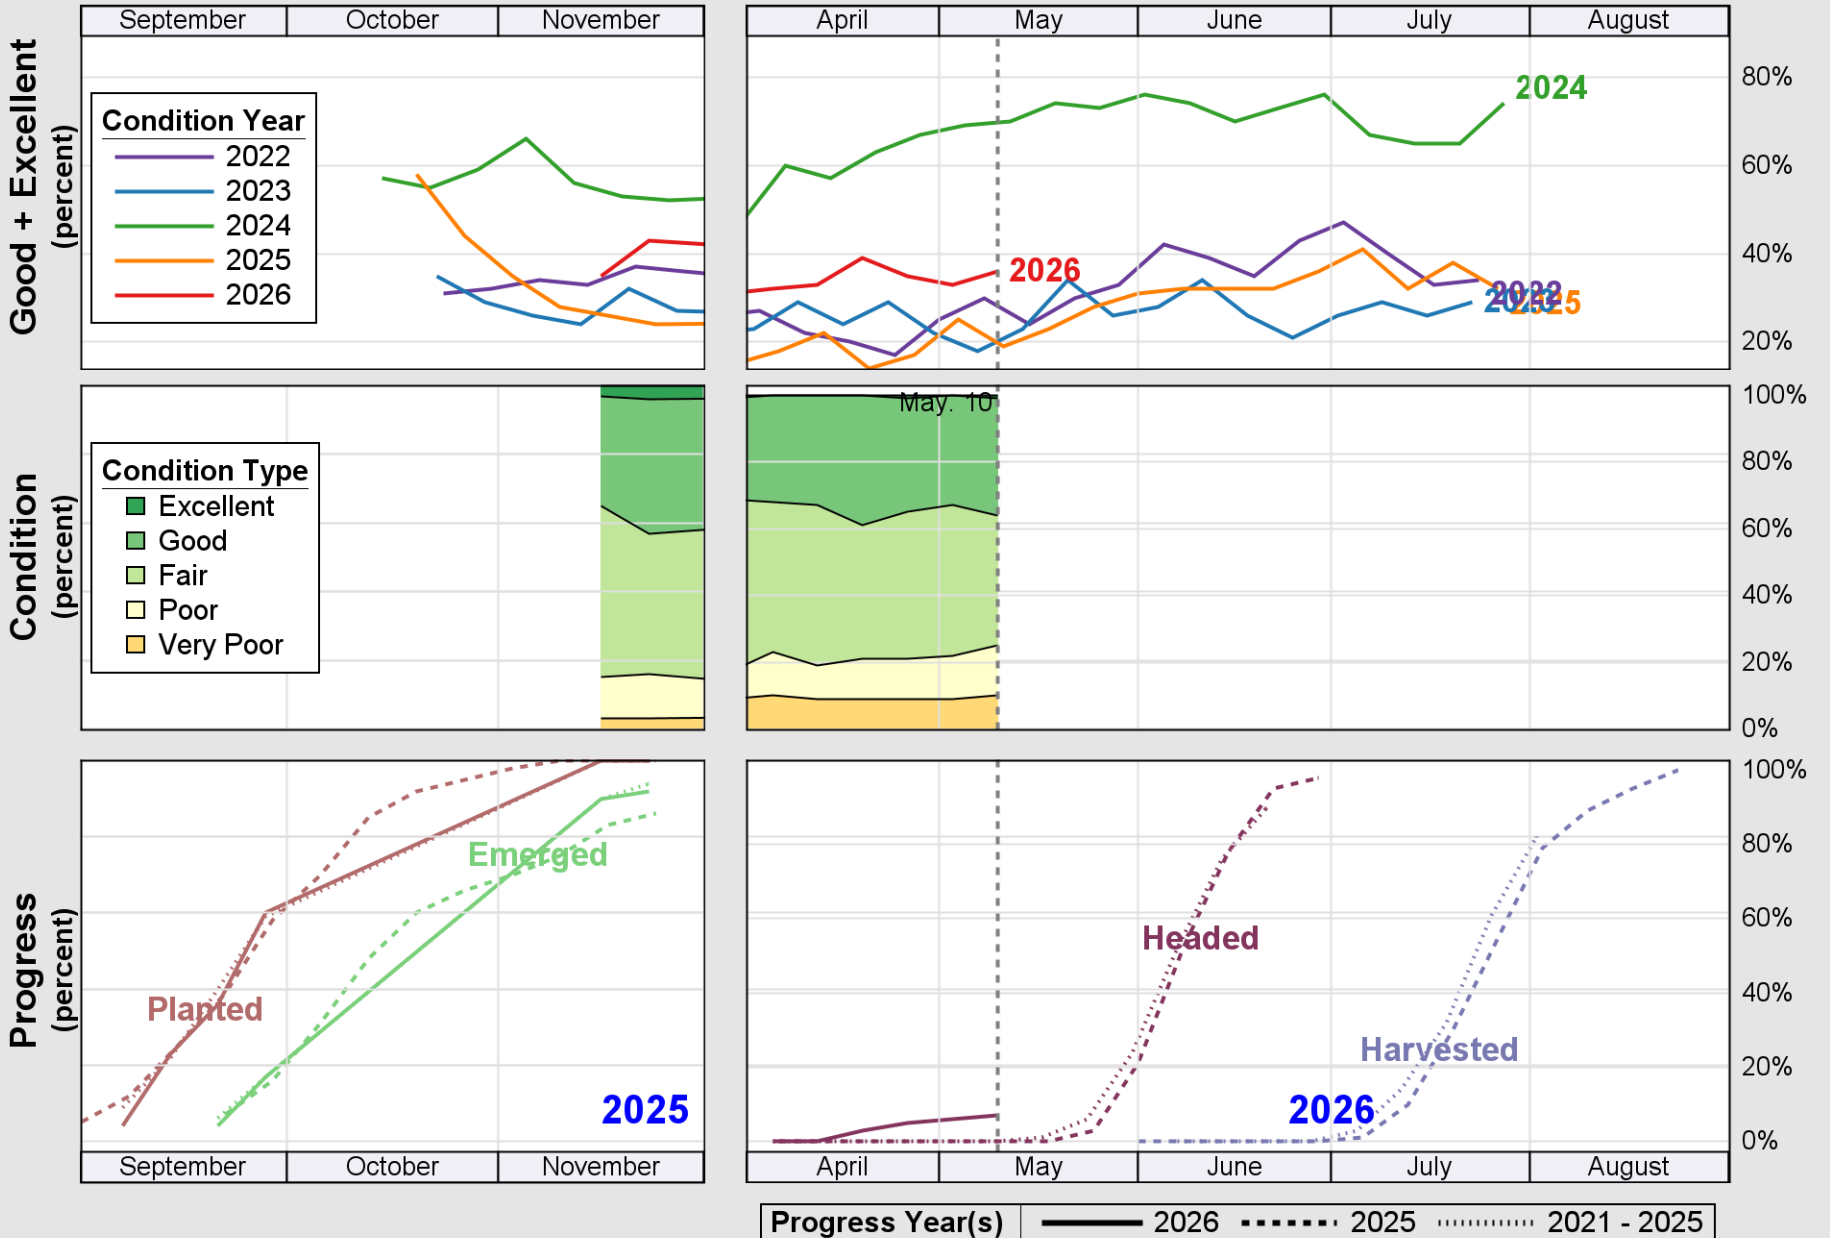

# Crop Progress and Condition: Soybeans in South Dakota , 2026

NASS

Source: National Agricultural Statistics Service (NASS), Crop Progress Report

USDA

# Crop Progress and Condition: Spring Wheat in South Dakota , 2026

NASS

Source: National Agricultural Statistics Service (NASS), Crop Progress Report

USDA

# Crop Progress and Condition: Sunflower in South Dakota , 2026

NASS

Source: National Agricultural Statistics Service (NASS), Crop Progress Report

USDA

# Crop Progress and Condition: Winter Wheat in South Dakota , 2026

NASS

Source: National Agricultural Statistics Service (NASS), Crop Progress Report