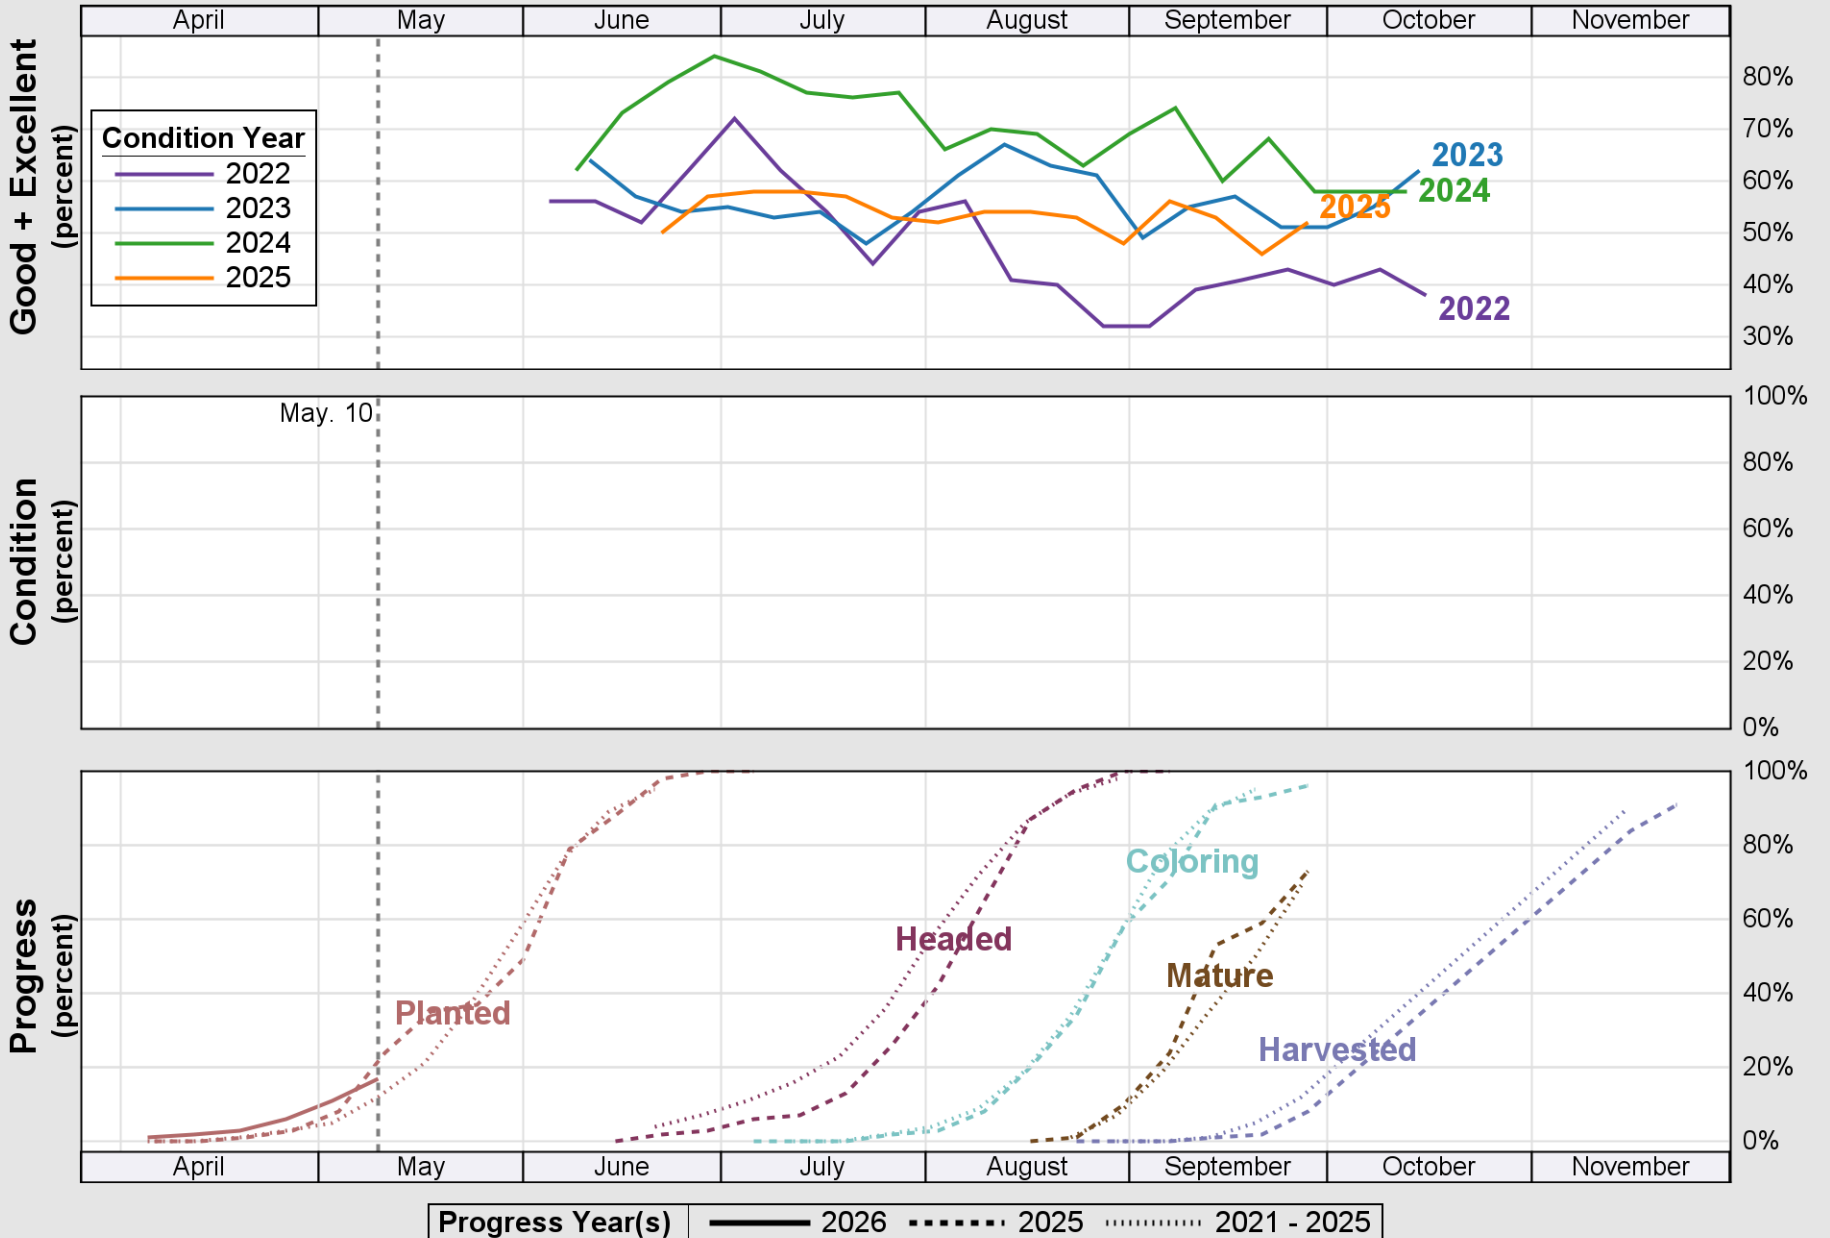

# Crop Progress and Condition: Corn in South Dakota , 2026

NASS

Source: National Agricultural Statistics Service (NASS), Crop Progress Report

USDA

# Crop Progress and Condition: Oats in South Dakota , 2026

NASS

Source: National Agricultural Statistics Service (NASS), Crop Progress Report

**USDA** Crop Progress and Condition: Pasture and Range in South Dakota , 2026 **NASS**

Source: National Agricultural Statistics Service (NASS), Crop Progress Report

USDA

# Crop Progress and Condition: Sorghum in South Dakota , 2026

NASS

Source: National Agricultural Statistics Service (NASS), Crop Progress Report

USDA