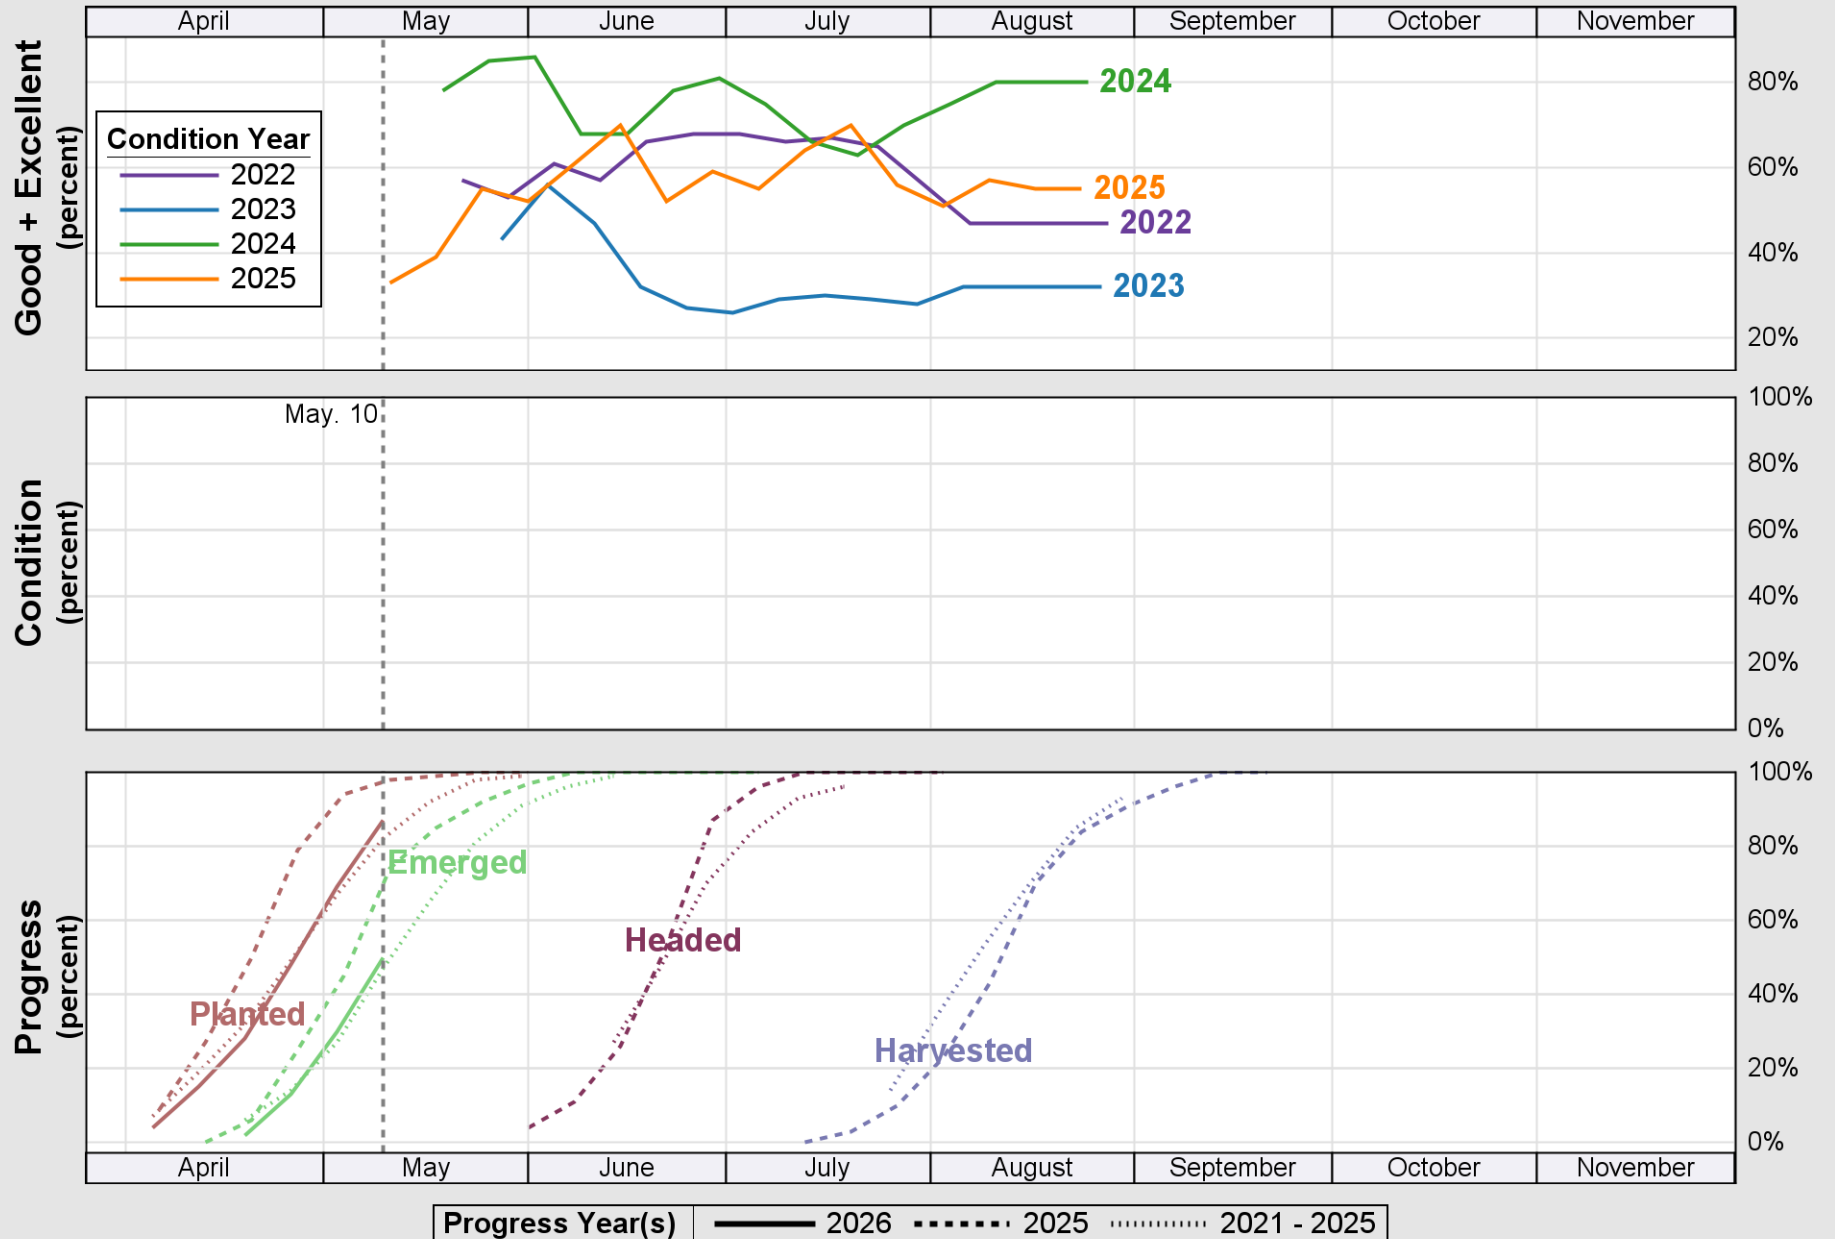

# Crop Progress and Condition: Sorghum in South Dakota , 2026

NASS

Source: National Agricultural Statistics Service (NASS), Crop Progress Report

USDA

# Crop Progress and Condition: Soybeans in South Dakota , 2026

NASS

Source: National Agricultural Statistics Service (NASS), Crop Progress Report

USDA

# Crop Progress and Condition: Spring Wheat in South Dakota , 2026

NASS

Source: National Agricultural Statistics Service (NASS), Crop Progress Report

USDA

# Crop Progress and Condition: Sunflower in South Dakota , 2026

NASS

Source: National Agricultural Statistics Service (NASS), Crop Progress Report

USDA