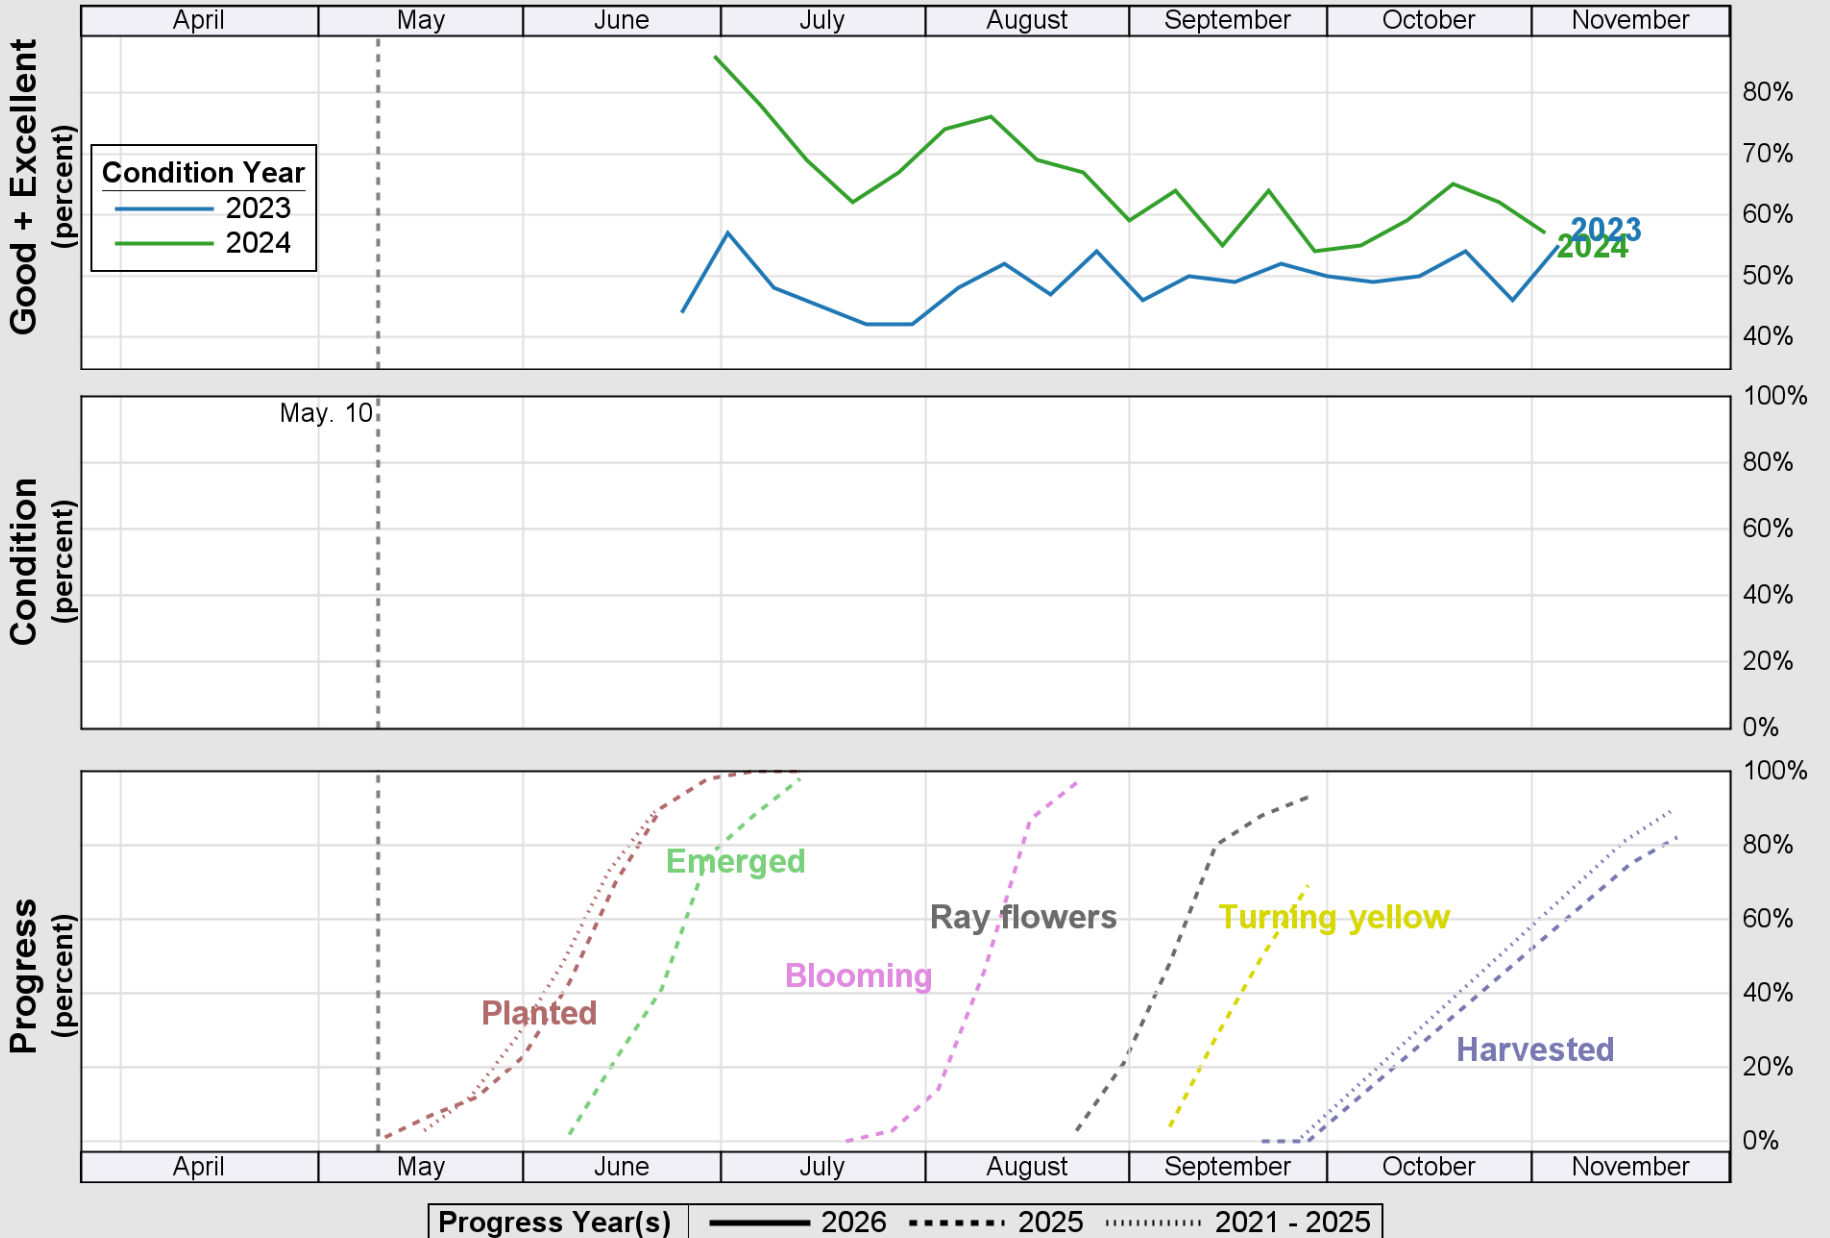

# Crop Progress and Condition: Soybeans in South Dakota , 2026

NASS

Source: National Agricultural Statistics Service (NASS), Crop Progress Report

USDA

# Crop Progress and Condition: Spring Wheat in South Dakota , 2026

NASS

Source: National Agricultural Statistics Service (NASS), Crop Progress Report

USDA

# Crop Progress and Condition: Sunflower in South Dakota , 2026

NASS

Source: National Agricultural Statistics Service (NASS), Crop Progress Report

USDA

# Crop Progress and Condition: Winter Wheat in South Dakota , 2026

NASS

Source: National Agricultural Statistics Service (NASS), Crop Progress Report