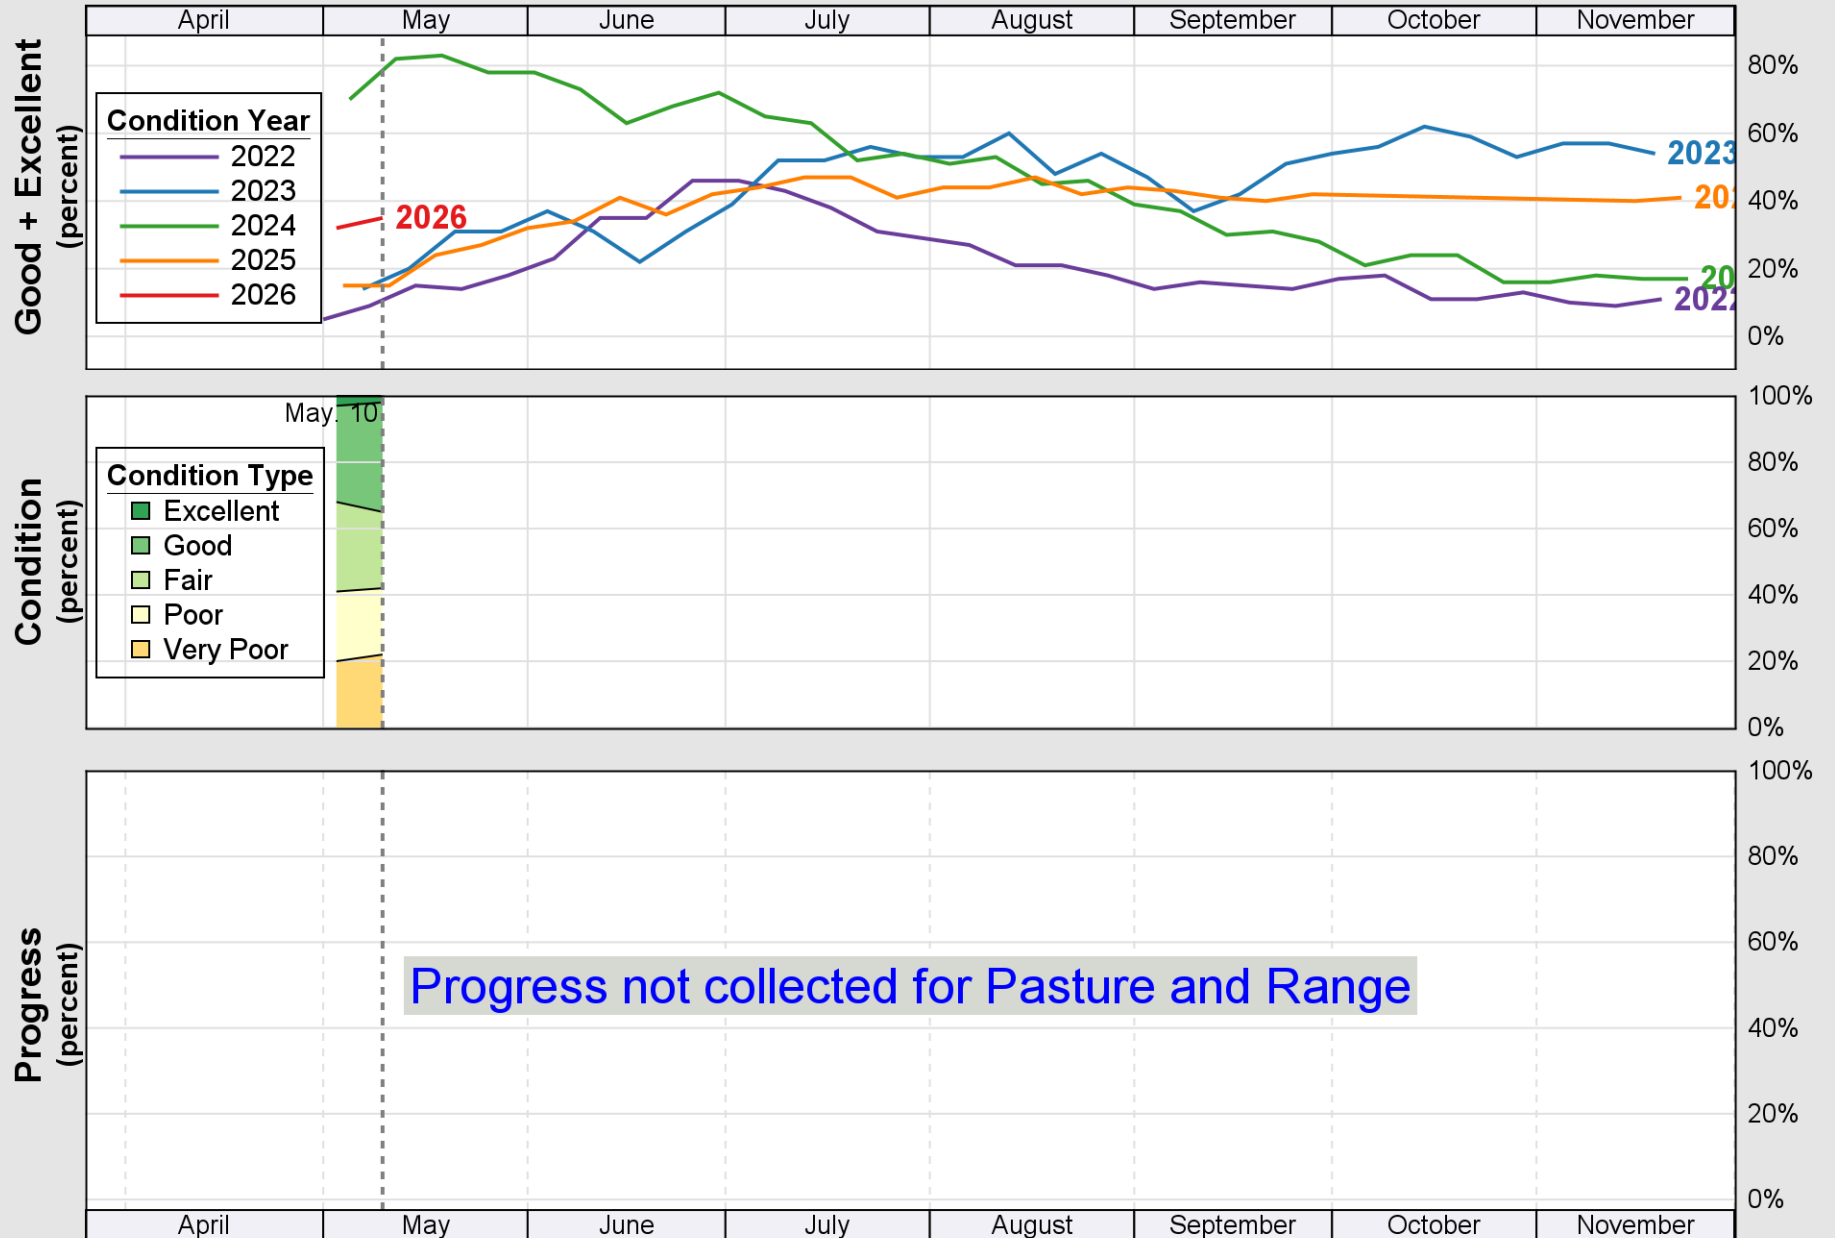

# Crop Progress and Condition: Corn in South Dakota , 2026

NASS

Source: National Agricultural Statistics Service (NASS), Crop Progress Report

USDA

# Crop Progress and Condition: Oats in South Dakota , 2026

NASS

Source: National Agricultural Statistics Service (NASS), Crop Progress Report

**USDA** Crop Progress and Condition: Pasture and Range in South Dakota , 2026 **NASS**