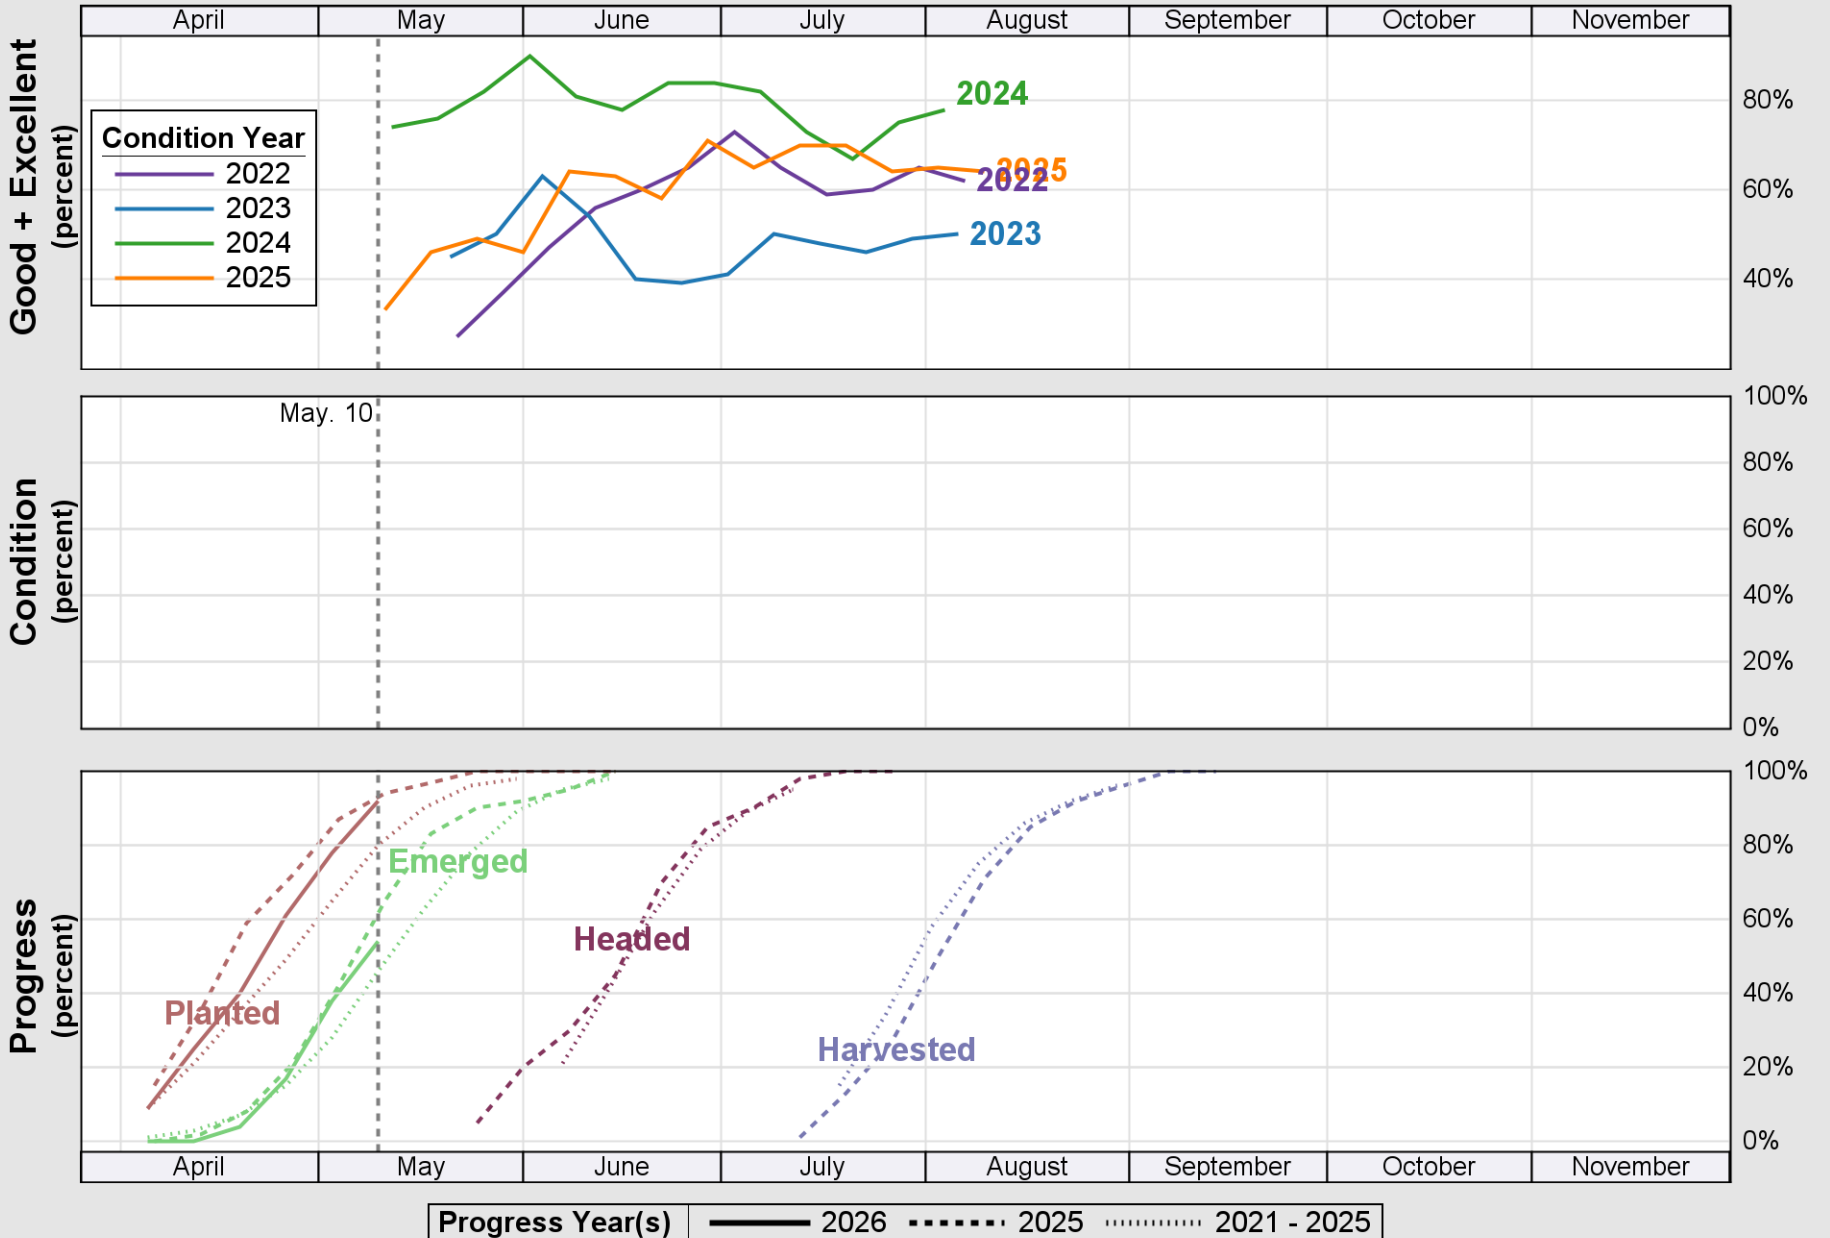

# Crop Progress and Condition: Corn in South Dakota , 2026

NASS

Source: National Agricultural Statistics Service (NASS), Crop Progress Report

USDA

# Crop Progress and Condition: Oats in South Dakota , 2026

NASS

Source: National Agricultural Statistics Service (NASS), Crop Progress Report

**USDA** Crop Progress and Condition: Pasture and Range in South Dakota , 2026 **NASS**