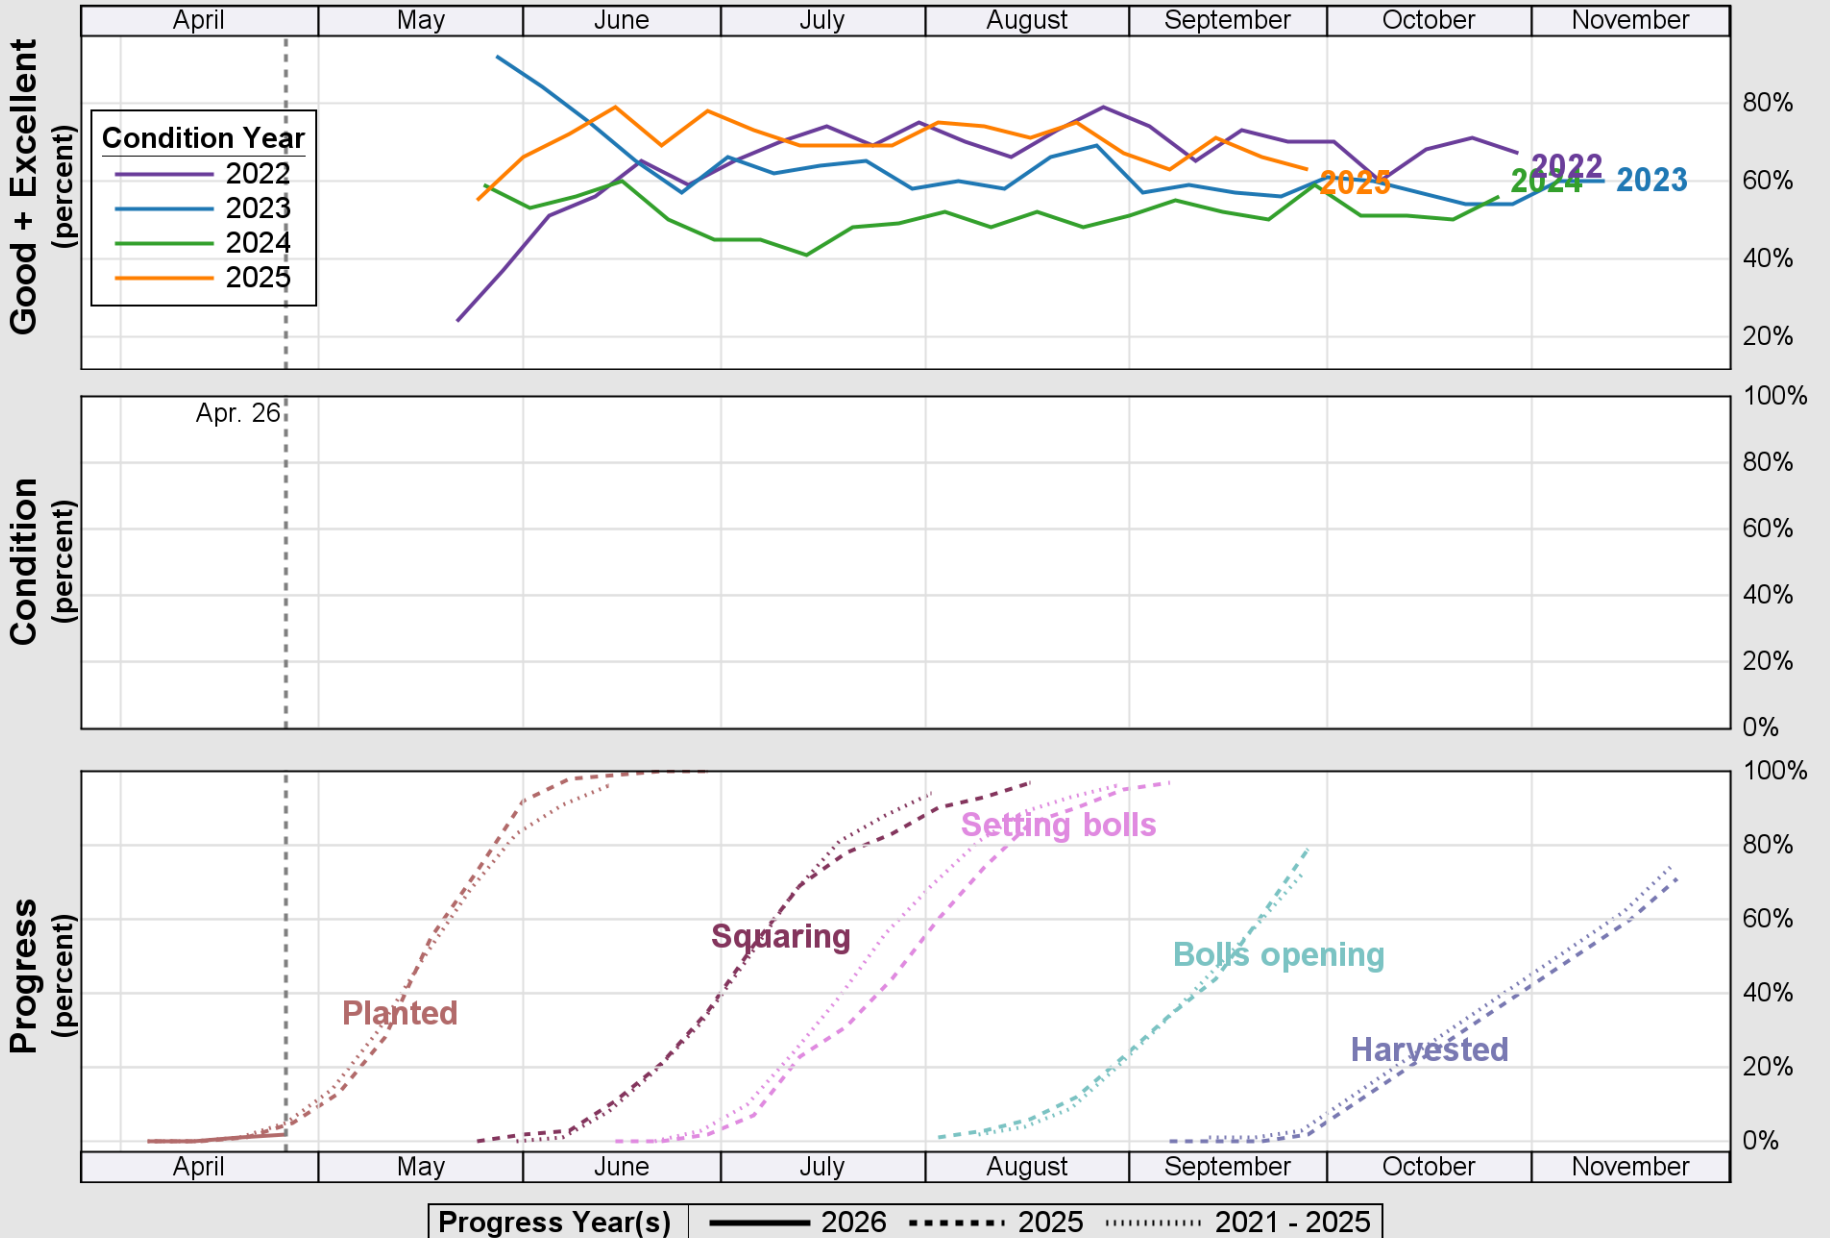

USDA

Crop Progress and Condition: Corn in South Carolina , 2026

NASS

Source: National Agricultural Statistics Service (NASS), Crop Progress Report

Source: National Agricultural Statistics Service (NASS), Crop Progress Report

USDA Crop Progress and Condition: Pasture and Range in South Carolina , 2026 **NASS**

Source: National Agricultural Statistics Service (NASS), Crop Progress Report

USDA

Crop Progress and Condition: Peanuts in South Carolina , 2026

NASS

Source: National Agricultural Statistics Service (NASS), Crop Progress Report

USDA

Crop Progress and Condition: Soybeans in South Carolina , 2026

NASS

Source: National Agricultural Statistics Service (NASS), Crop Progress Report