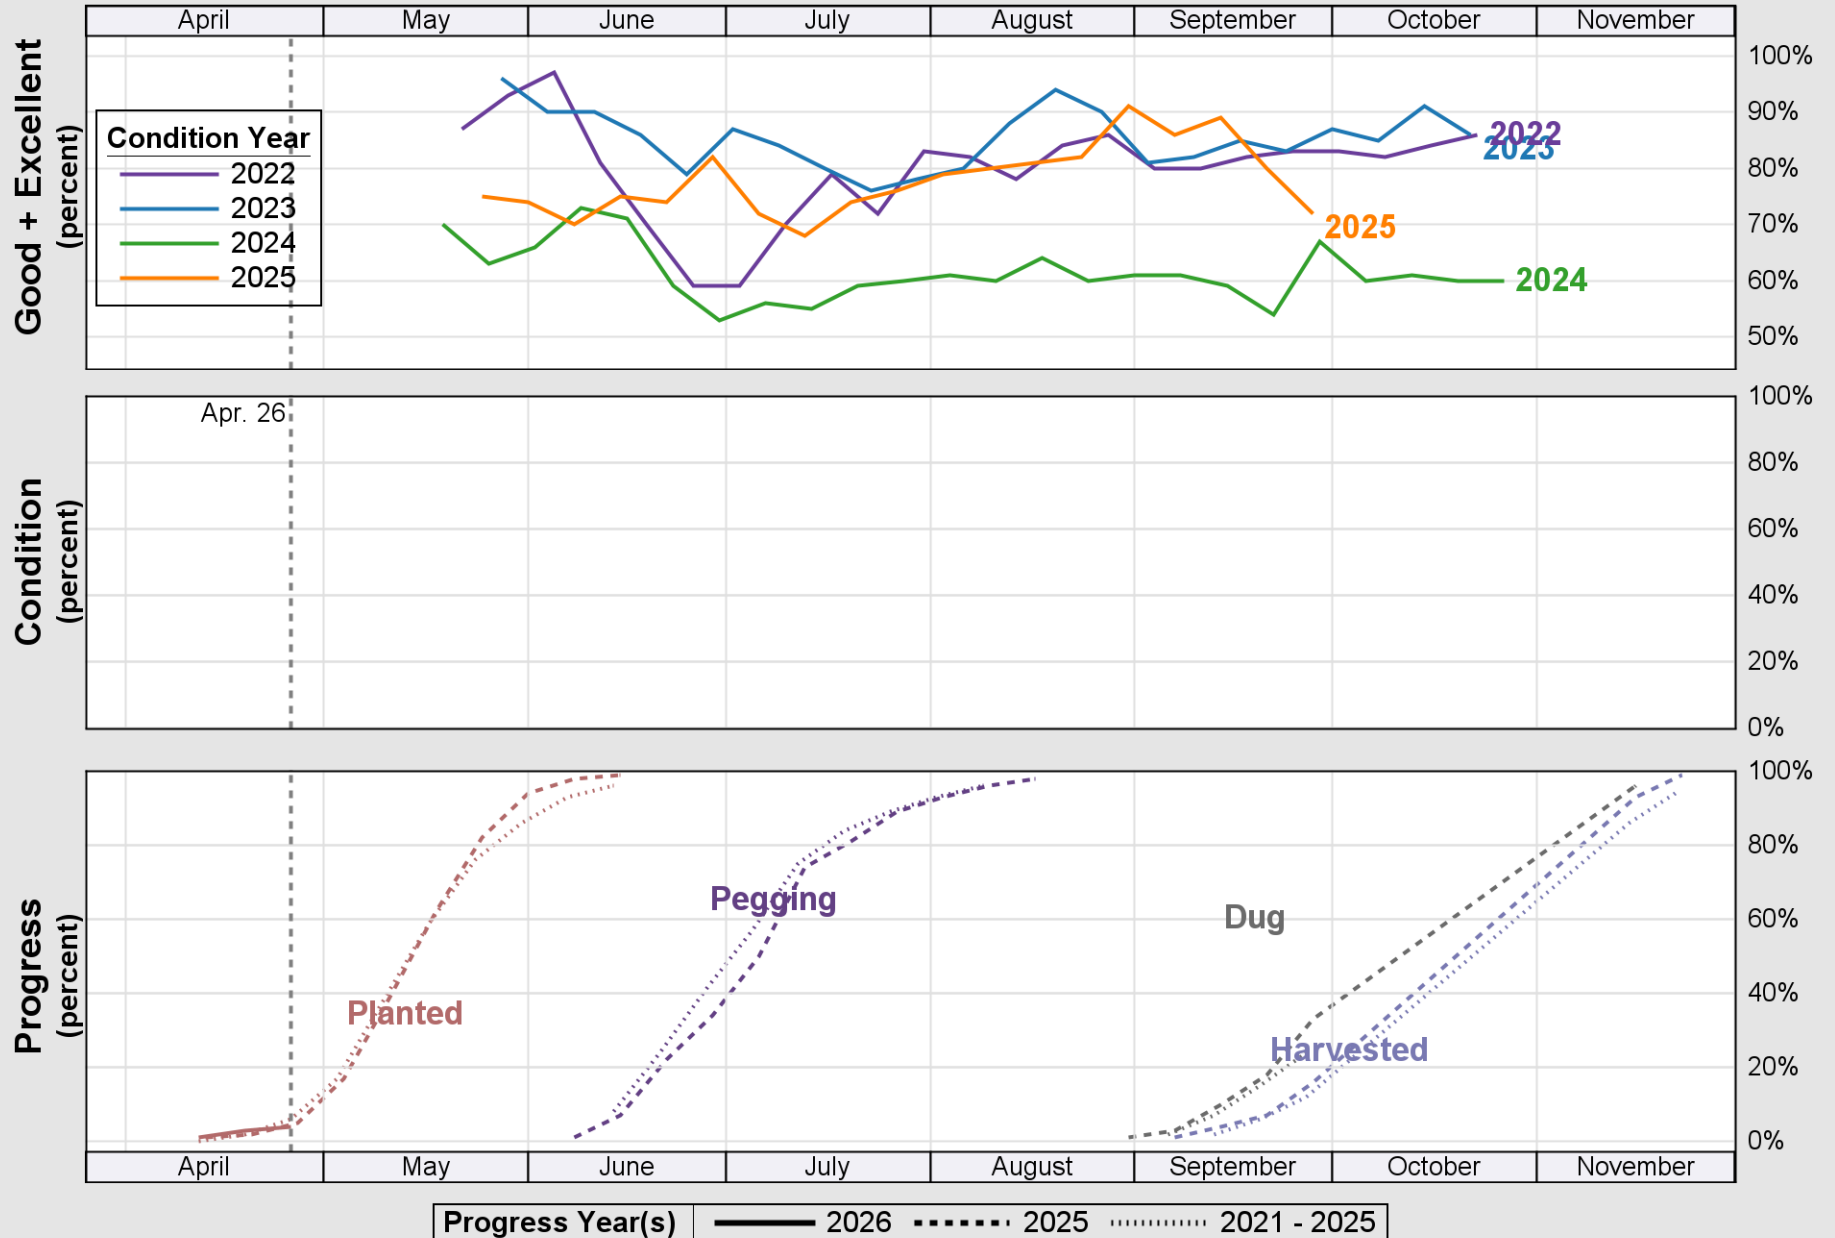

USDA

Crop Progress and Condition: Corn in South Carolina , 2026

NASS

Source: National Agricultural Statistics Service (NASS), Crop Progress Report

Source: National Agricultural Statistics Service (NASS), Crop Progress Report

USDA Crop Progress and Condition: Pasture and Range in South Carolina , 2026 **NASS**

Source: National Agricultural Statistics Service (NASS), Crop Progress Report

USDA

Crop Progress and Condition: Peanuts in South Carolina , 2026

NASS

Source: National Agricultural Statistics Service (NASS), Crop Progress Report

USDA

Crop Progress and Condition: Soybeans in South Carolina , 2026

NASS

Source: National Agricultural Statistics Service (NASS), Crop Progress Report

USDA

Crop Progress and Condition: Winter Wheat in South Carolina , 2026

NASS

Source: National Agricultural Statistics Service (NASS), Crop Progress Report