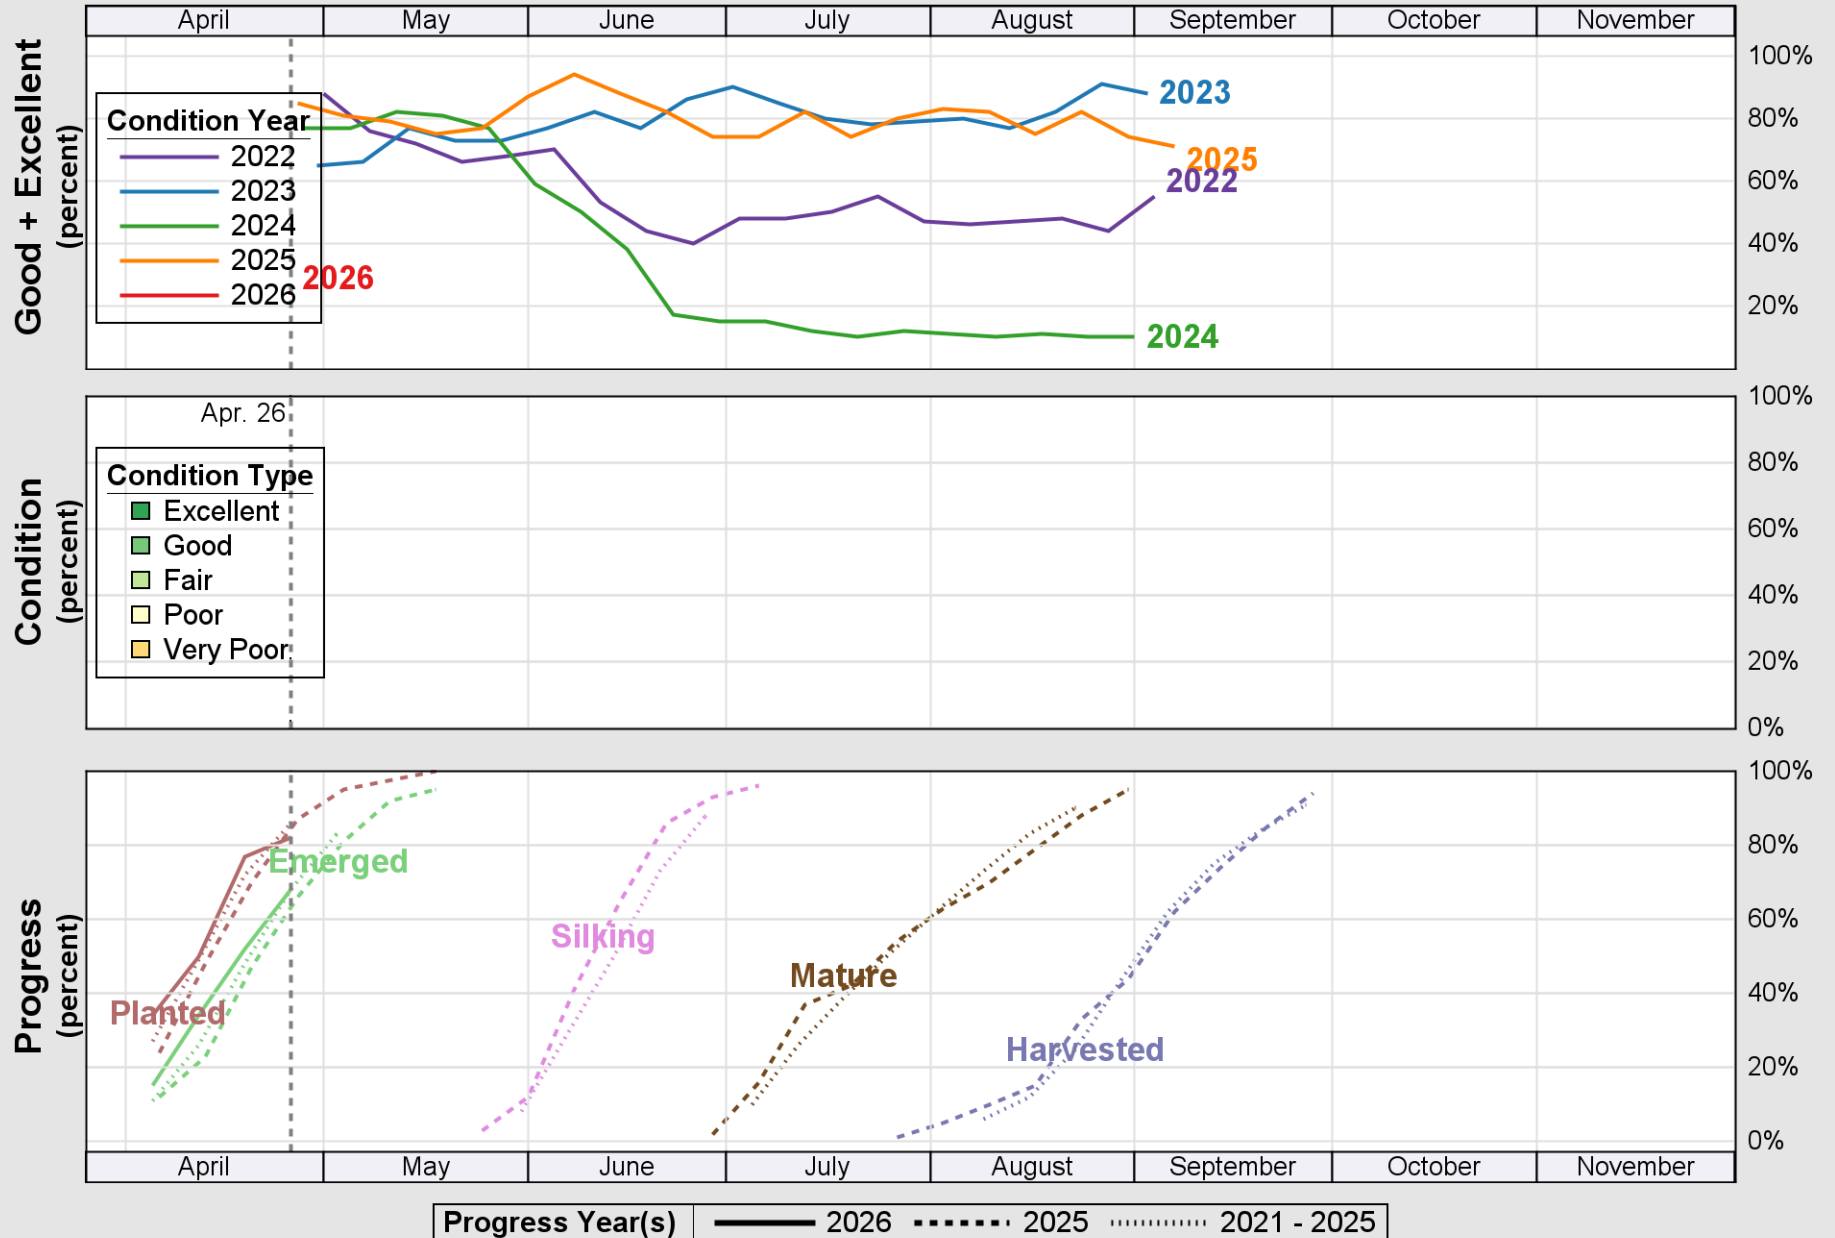

USDA

Crop Progress and Condition: Corn in South Carolina , 2026

NASS

Source: National Agricultural Statistics Service (NASS), Crop Progress Report

Source: National Agricultural Statistics Service (NASS), Crop Progress Report

USDA Crop Progress and Condition: Pasture and Range in South Carolina , 2026 **NASS**

Source: National Agricultural Statistics Service (NASS), Crop Progress Report

USDA

Crop Progress and Condition: Peanuts in South Carolina , 2026

NASS

Source: National Agricultural Statistics Service (NASS), Crop Progress Report

USDA

Crop Progress and Condition: Soybeans in South Carolina , 2026

NASS

Source: National Agricultural Statistics Service (NASS), Crop Progress Report