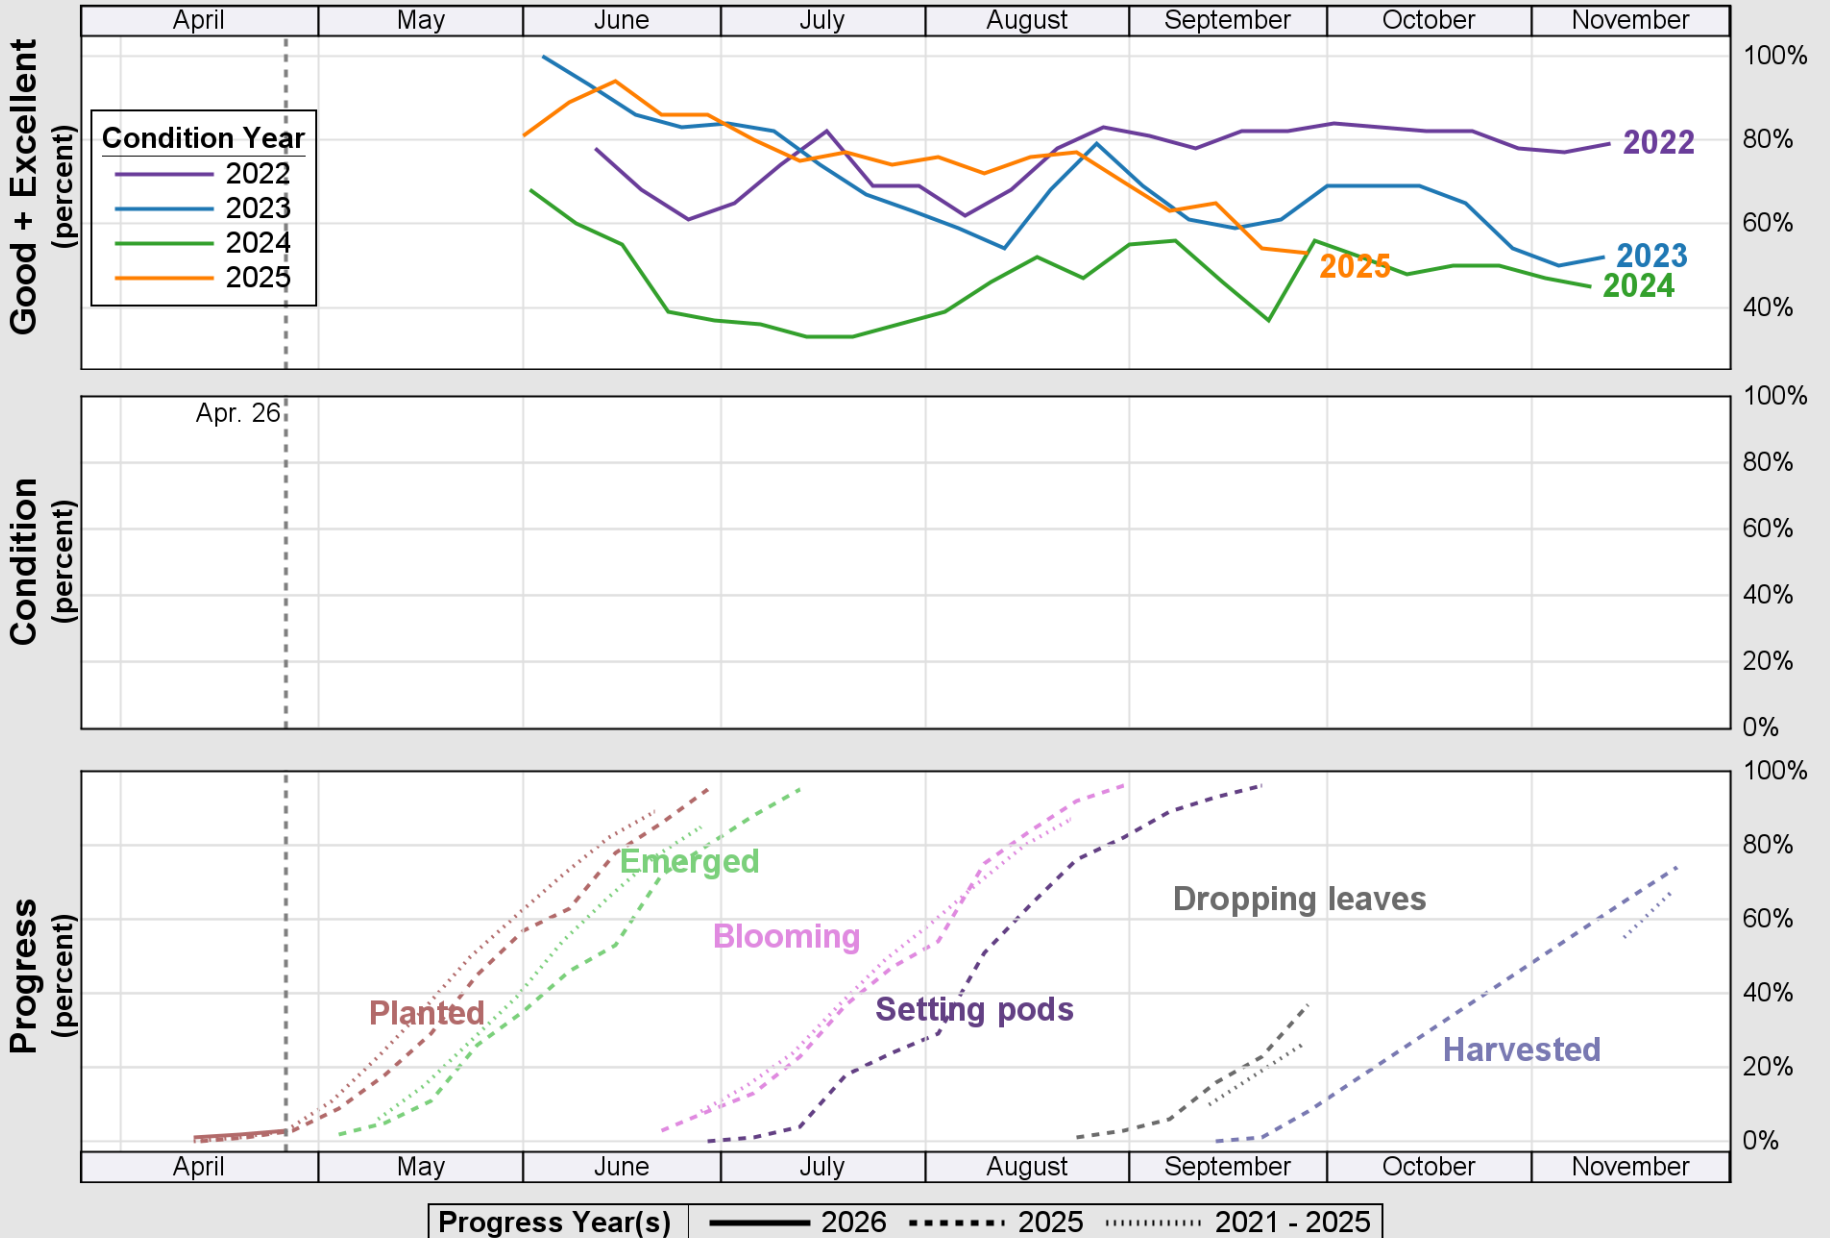

USDA Crop Progress and Condition: Pasture and Range in South Carolina , 2026 **NASS**

Source: National Agricultural Statistics Service (NASS), Crop Progress Report

USDA

Crop Progress and Condition: Peanuts in South Carolina , 2026

NASS

Source: National Agricultural Statistics Service (NASS), Crop Progress Report

USDA

Crop Progress and Condition: Soybeans in South Carolina , 2026

NASS

Source: National Agricultural Statistics Service (NASS), Crop Progress Report

USDA

Crop Progress and Condition: Winter Wheat in South Carolina , 2026

NASS

Source: National Agricultural Statistics Service (NASS), Crop Progress Report