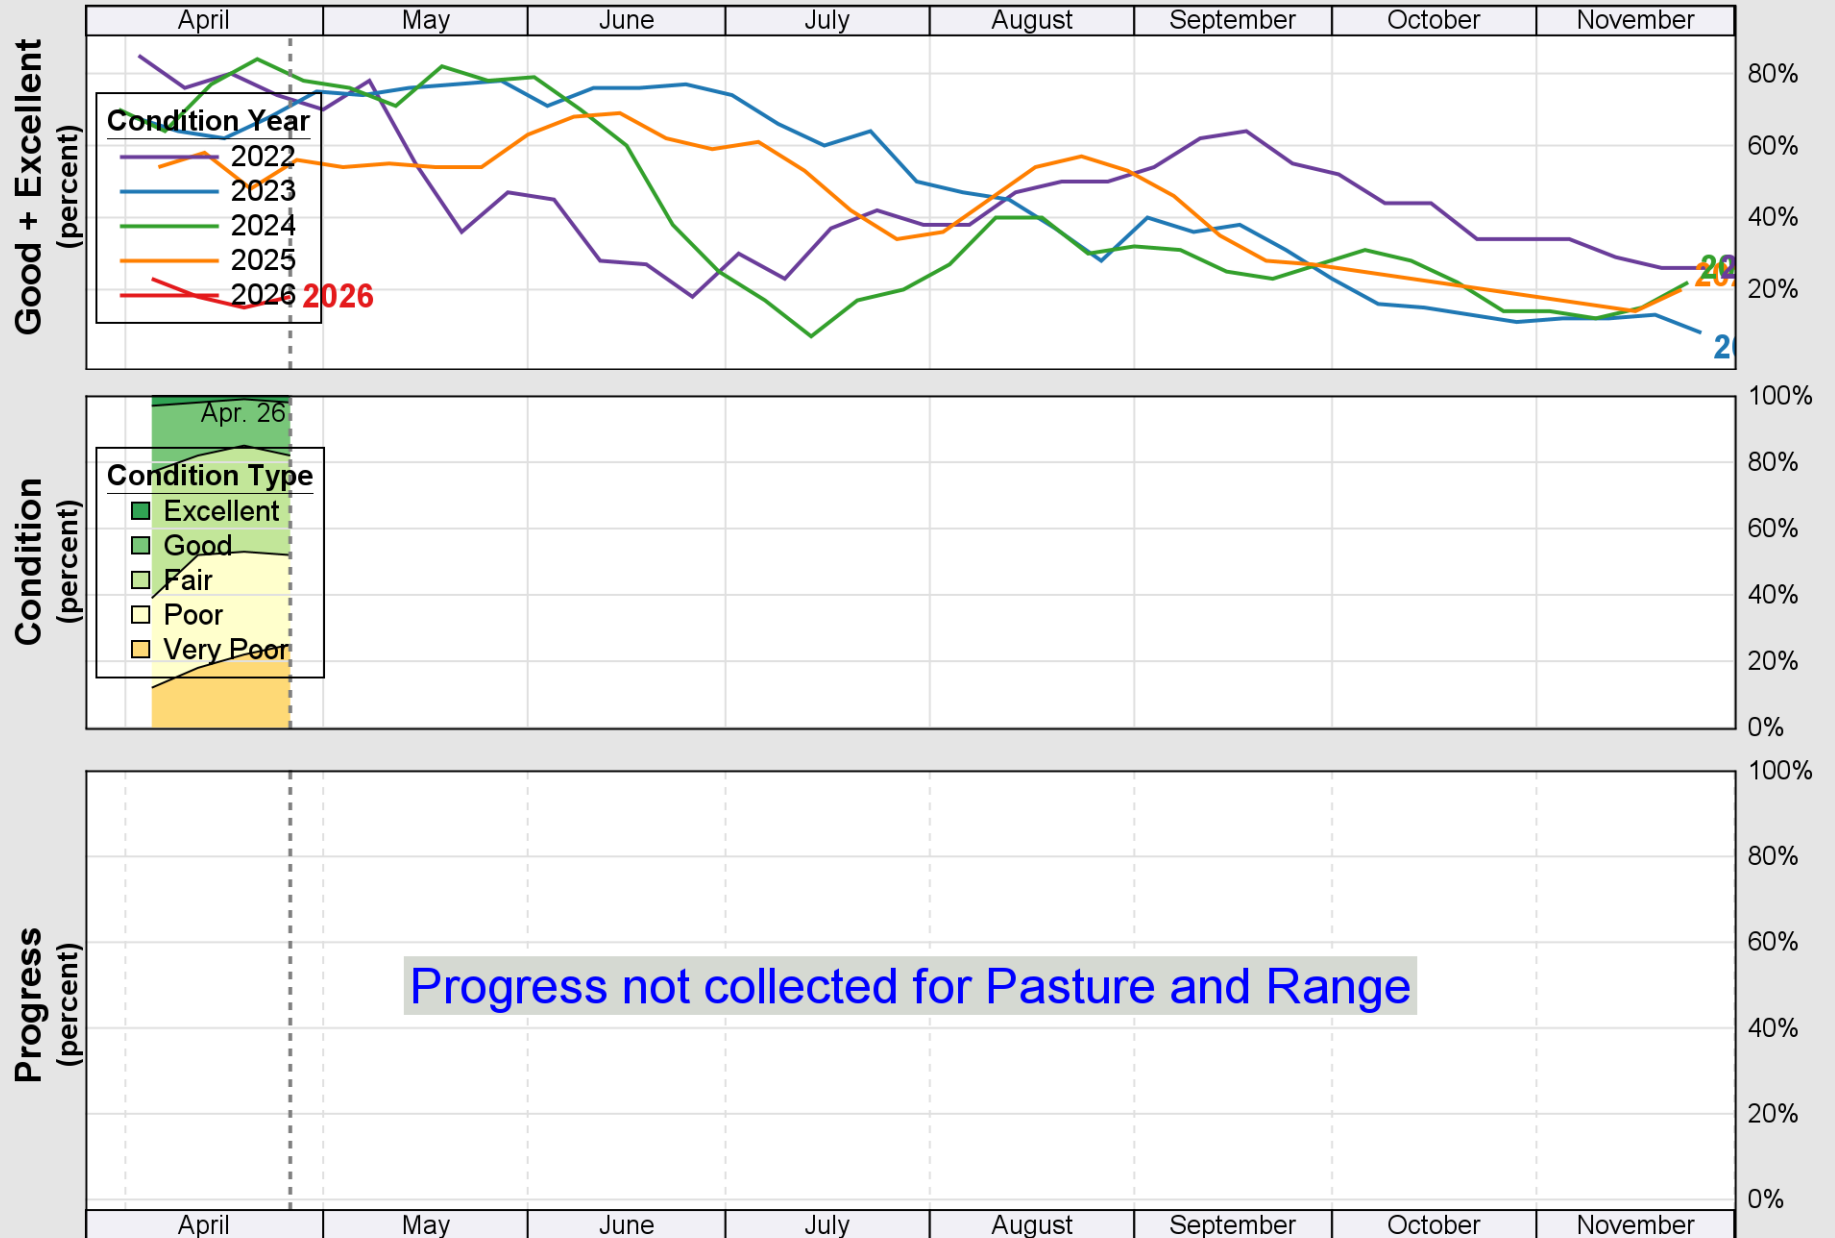

USDA

Crop Progress and Condition: Corn in South Carolina , 2026

NASS

Source: National Agricultural Statistics Service (NASS), Crop Progress Report

Source: National Agricultural Statistics Service (NASS), Crop Progress Report

USDA Crop Progress and Condition: Pasture and Range in South Carolina , 2026 **NASS**

Source: National Agricultural Statistics Service (NASS), Crop Progress Report

USDA

Crop Progress and Condition: Peanuts in South Carolina , 2026

NASS

Source: National Agricultural Statistics Service (NASS), Crop Progress Report

USDA

Crop Progress and Condition: Soybeans in South Carolina , 2026

NASS

Source: National Agricultural Statistics Service (NASS), Crop Progress Report