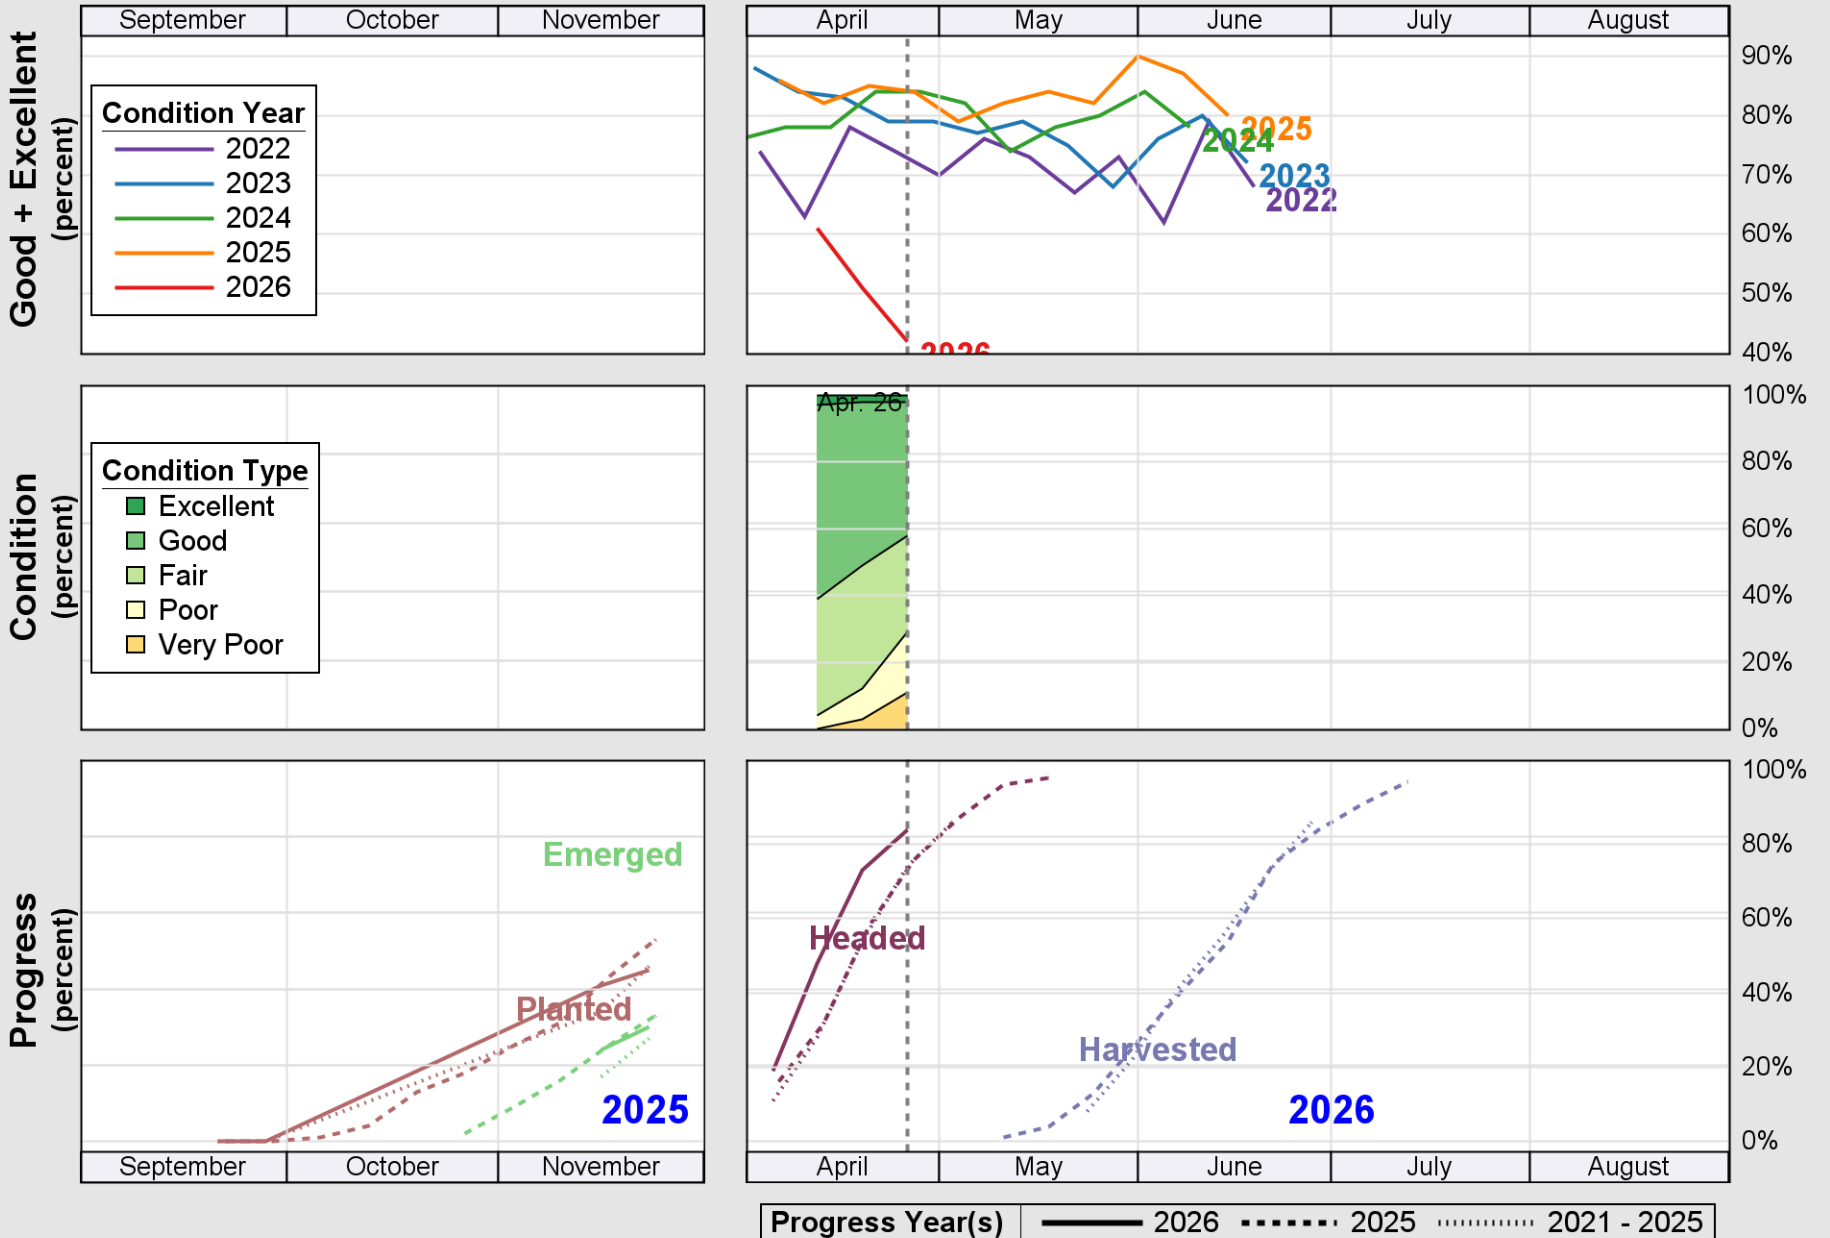

USDA

Crop Progress and Condition: Corn in South Carolina , 2026

NASS

Source: National Agricultural Statistics Service (NASS), Crop Progress Report

Source: National Agricultural Statistics Service (NASS), Crop Progress Report

USDA Crop Progress and Condition: Pasture and Range in South Carolina , 2026 **NASS**

Source: National Agricultural Statistics Service (NASS), Crop Progress Report

USDA

Crop Progress and Condition: Peanuts in South Carolina , 2026

NASS

Source: National Agricultural Statistics Service (NASS), Crop Progress Report

USDA

Crop Progress and Condition: Soybeans in South Carolina , 2026

NASS

Source: National Agricultural Statistics Service (NASS), Crop Progress Report

USDA

Crop Progress and Condition: Winter Wheat in South Carolina , 2026

NASS

Source: National Agricultural Statistics Service (NASS), Crop Progress Report