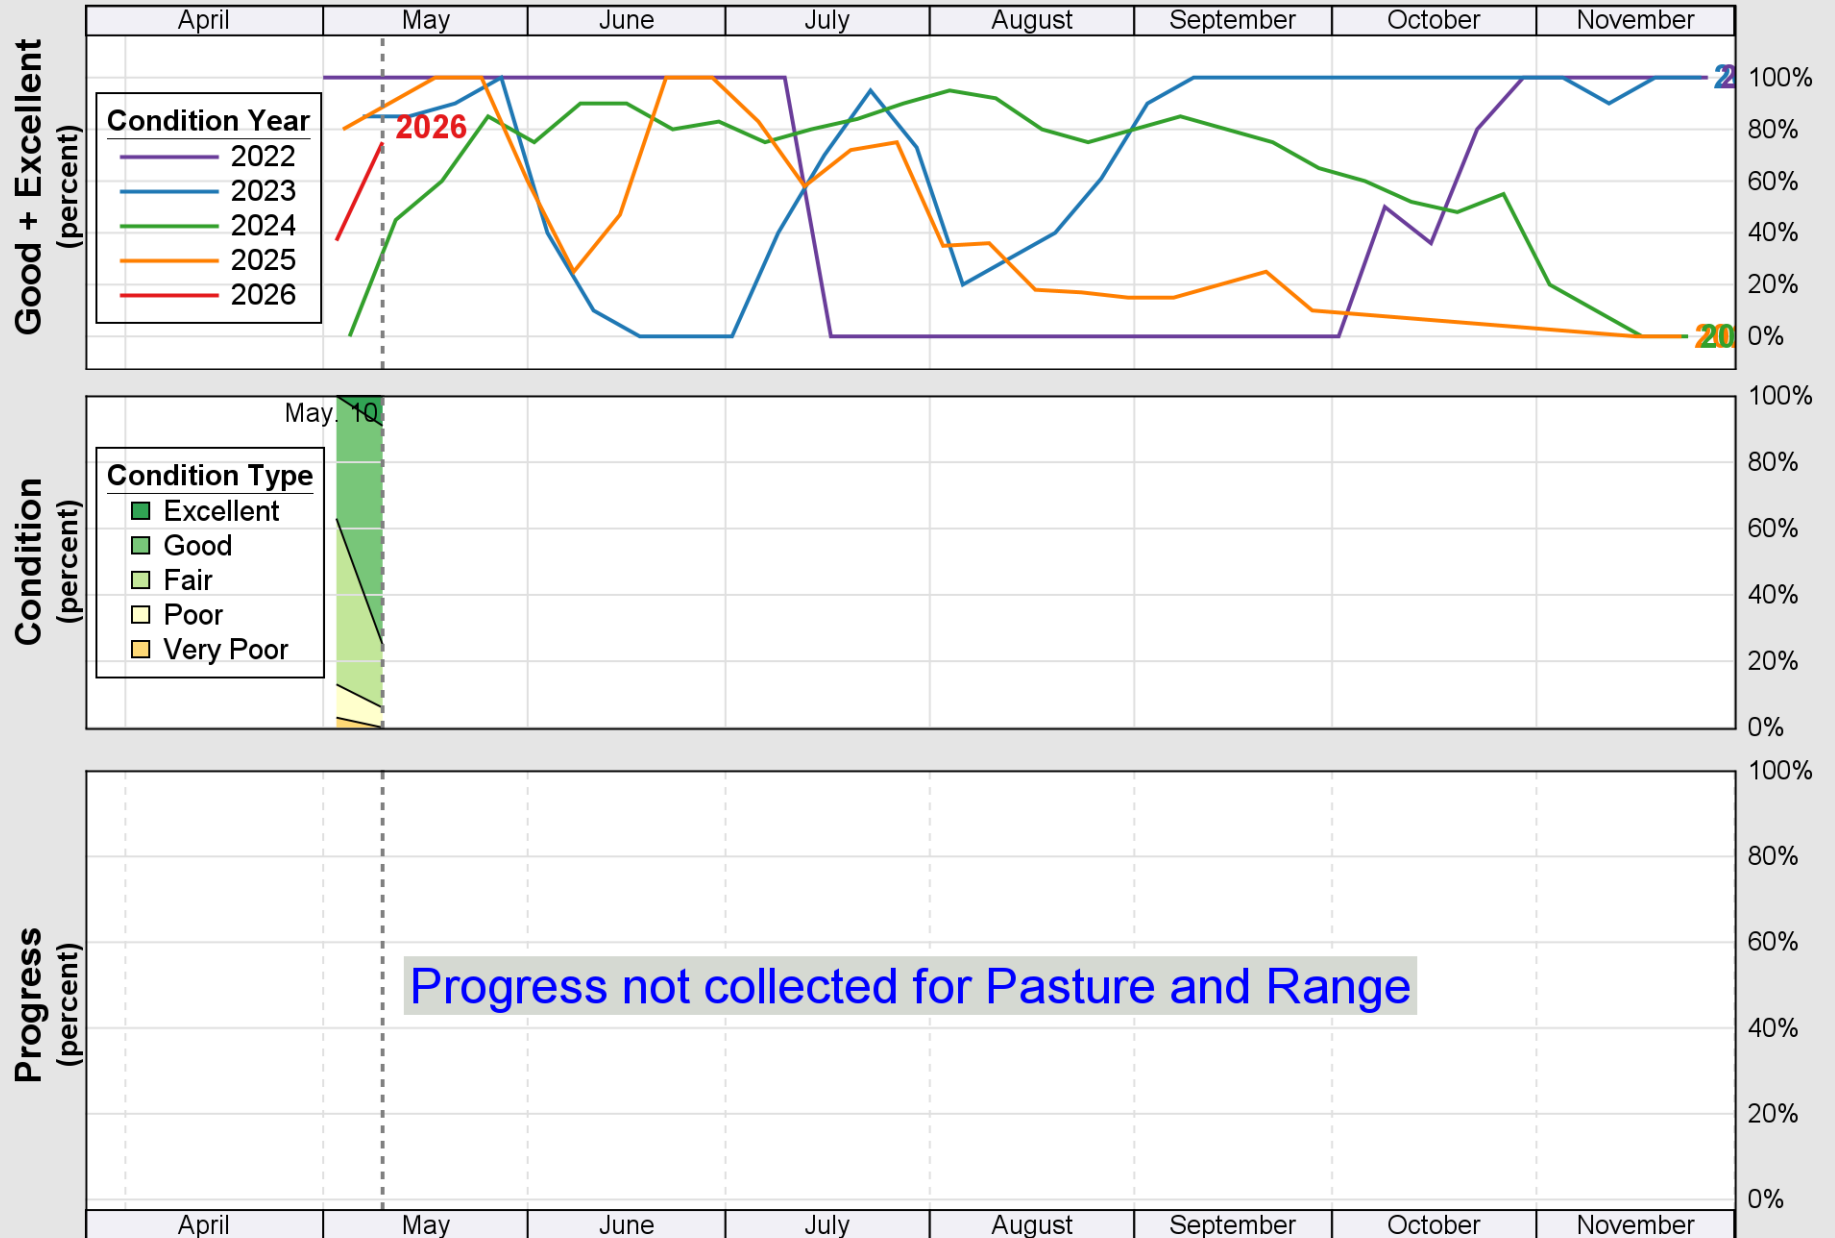

USDA

Crop Progress and Condition: Corn in Rhode Island , 2026

NASS

Source: National Agricultural Statistics Service (NASS), Crop Progress Report

USDA Crop Progress and Condition: Pasture and Range in Rhode Island , 2026 **NASS**

Source: National Agricultural Statistics Service (NASS), Crop Progress Report