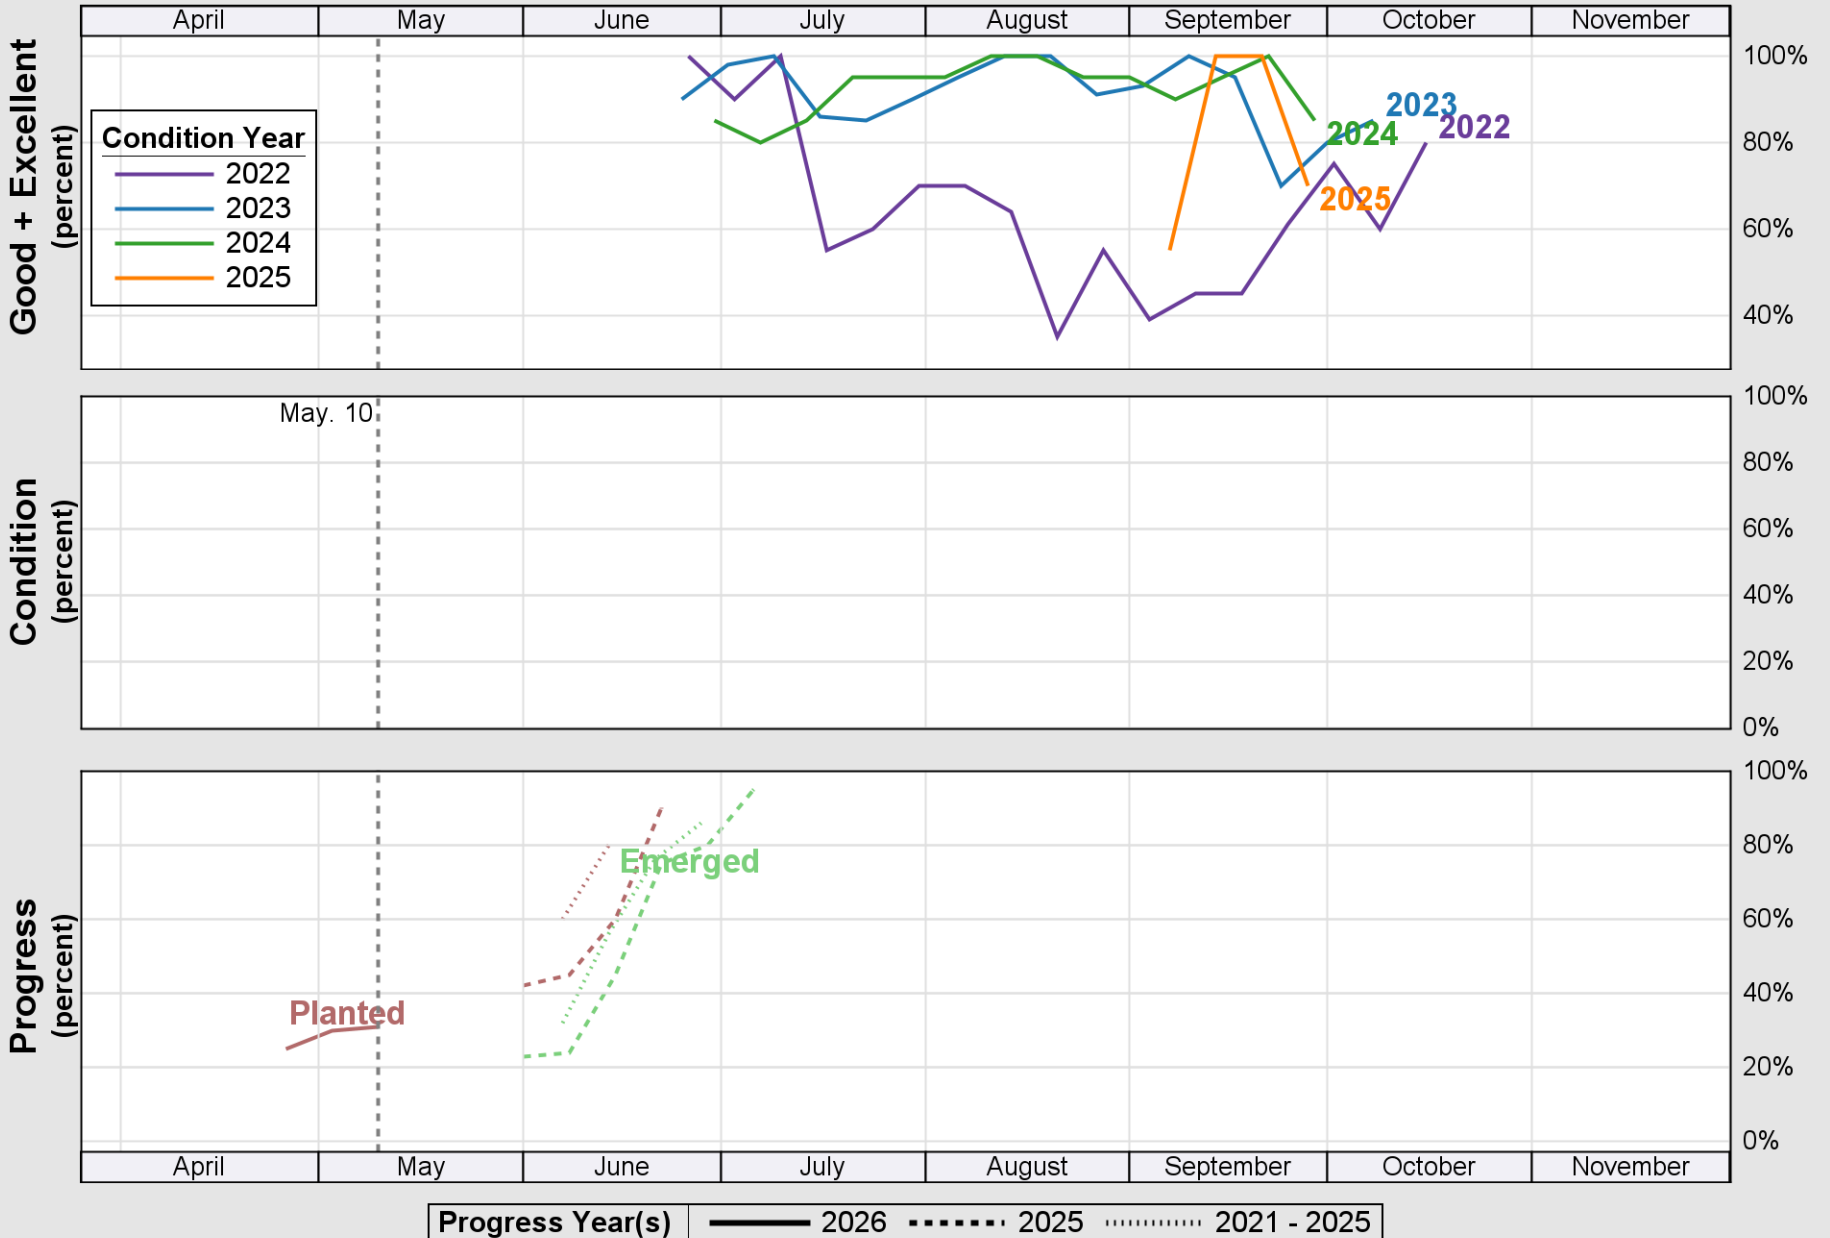

USDA

Crop Progress and Condition: Corn in Rhode Island , 2026

NASS

Source: National Agricultural Statistics Service (NASS), Crop Progress Report

USDA Crop Progress and Condition: Pasture and Range in Rhode Island , 2026 **NASS**

Source: National Agricultural Statistics Service (NASS), Crop Progress Report