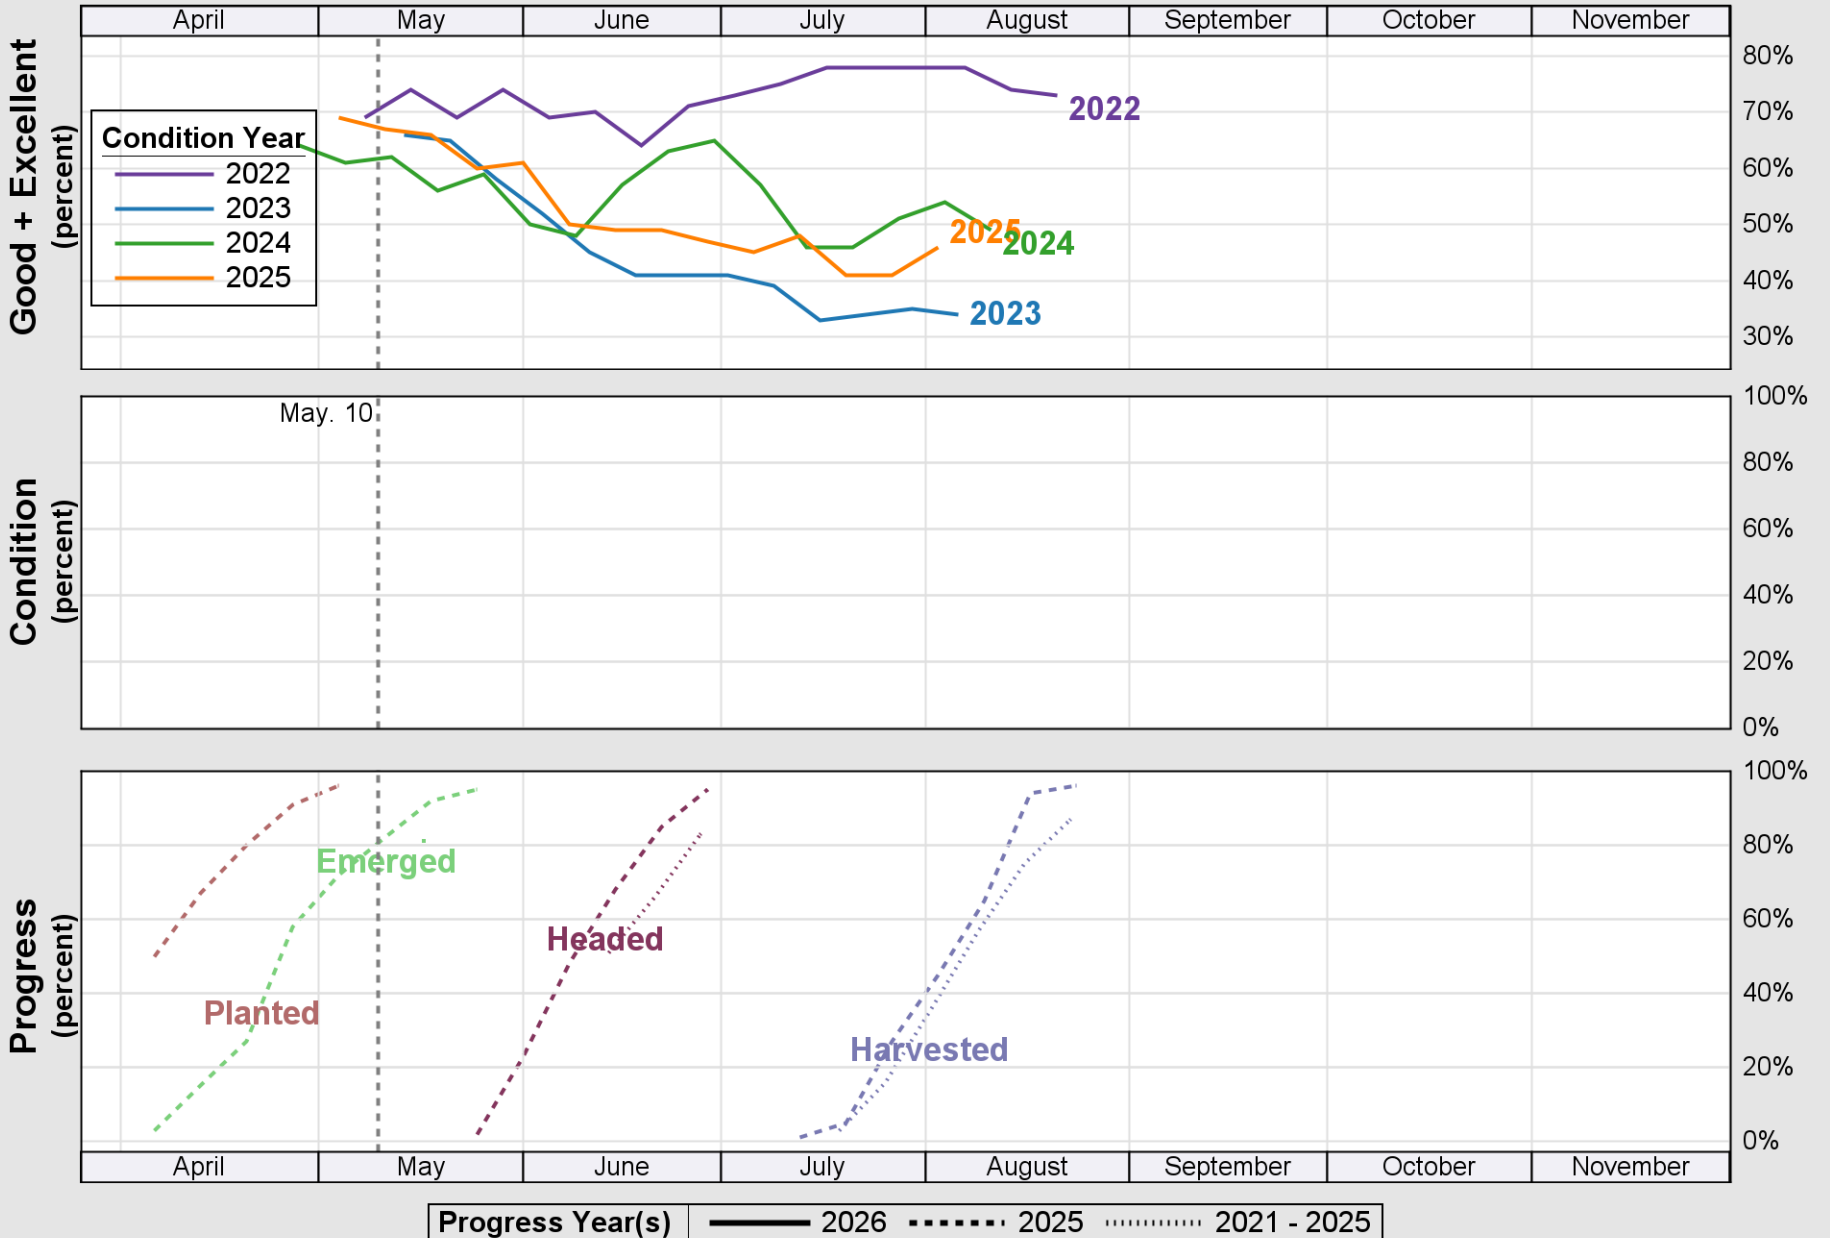

USDA

Crop Progress and Condition: Barley in Oregon , 2026

NASS

Source: National Agricultural Statistics Service (NASS), Crop Progress Report

USDA

Crop Progress and Condition: Corn in Oregon , 2026

NASS

Source: National Agricultural Statistics Service (NASS), Crop Progress Report

USDA

Crop Progress and Condition: Oats in Oregon , 2026

NASS

Progress Year(s) ——— 2026 2025 2021 - 2025

Source: National Agricultural Statistics Service (NASS), Crop Progress Report

USDA

Crop Progress and Condition: Pasture and Range in Oregon , 2026

NASS

Source: National Agricultural Statistics Service (NASS), Crop Progress Report

USDA

Crop Progress and Condition: Spring Wheat in Oregon , 2026

NASS

Source: National Agricultural Statistics Service (NASS), Crop Progress Report