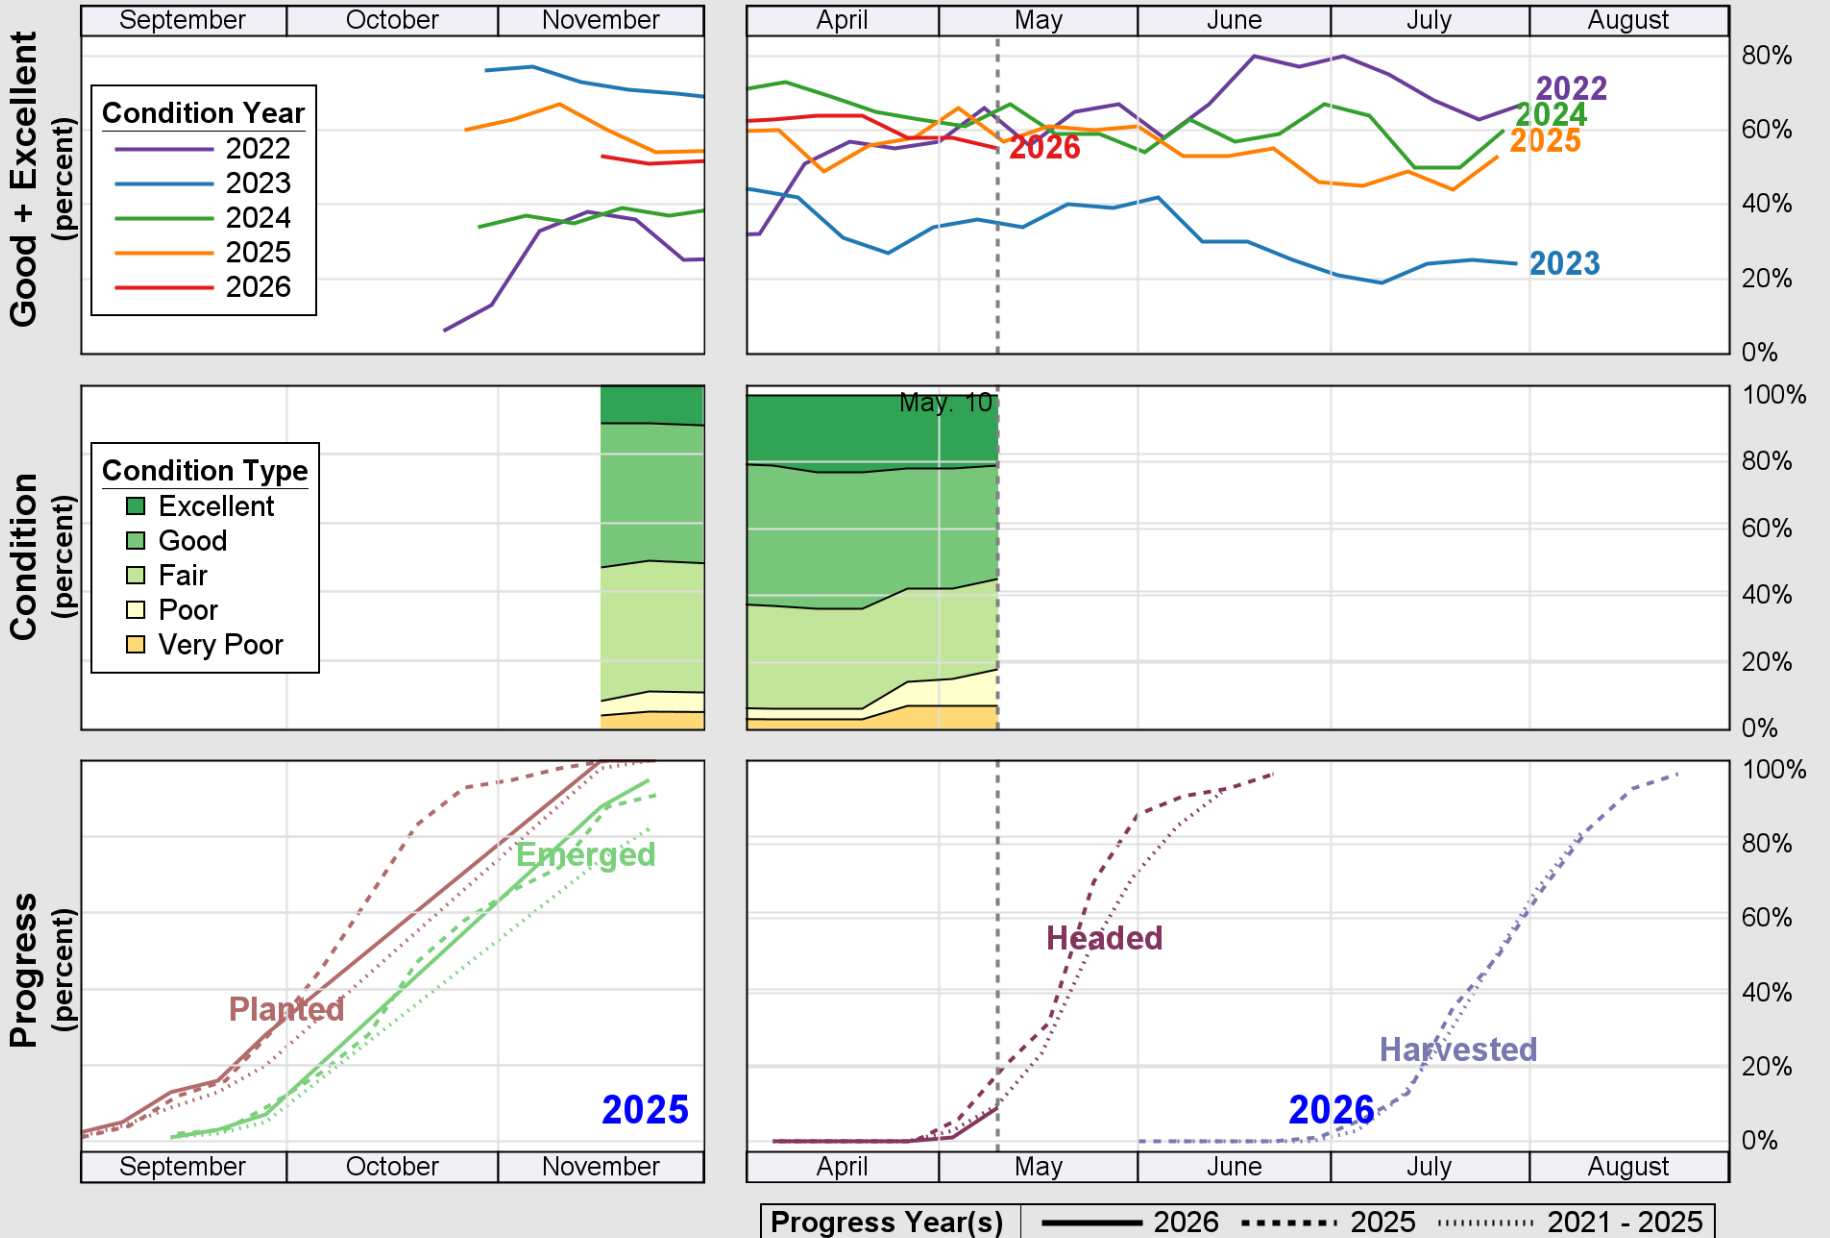

USDA

Crop Progress and Condition: Oats in Oregon , 2026

NASS

Progress Year(s) ——— 2026 2025 2021 - 2025

Source: National Agricultural Statistics Service (NASS), Crop Progress Report

USDA

Crop Progress and Condition: Pasture and Range in Oregon , 2026

NASS

Source: National Agricultural Statistics Service (NASS), Crop Progress Report

USDA

Crop Progress and Condition: Spring Wheat in Oregon , 2026

NASS

Source: National Agricultural Statistics Service (NASS), Crop Progress Report

USDA

Crop Progress and Condition: Sugar Beets in Oregon , 2026

NASS

Source: National Agricultural Statistics Service (NASS), Crop Progress Report

USDA

Crop Progress and Condition: Winter Wheat in Oregon , 2026

NASS

Source: National Agricultural Statistics Service (NASS), Crop Progress Report