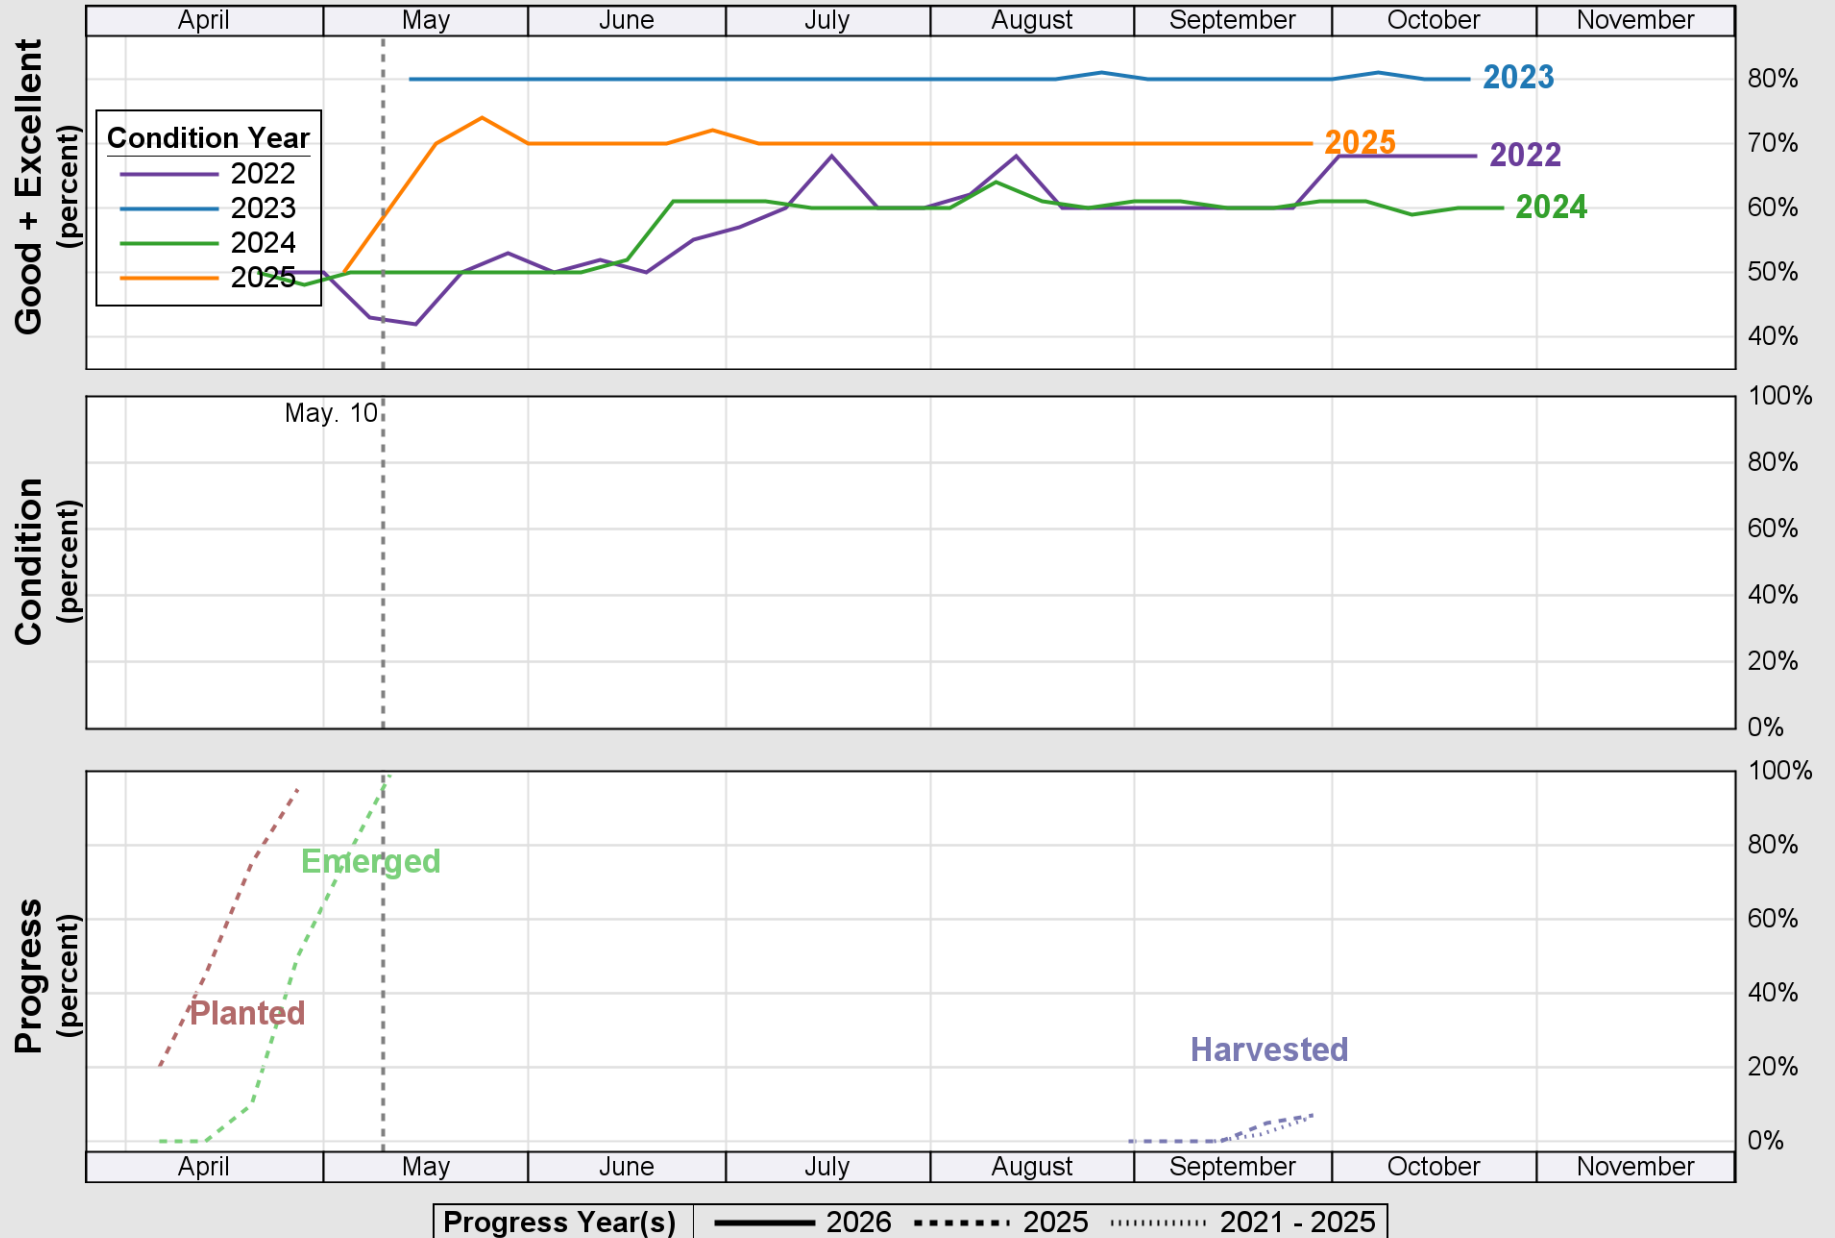

USDA

Crop Progress and Condition: Barley in Oregon , 2026

NASS

Source: National Agricultural Statistics Service (NASS), Crop Progress Report

USDA

Crop Progress and Condition: Corn in Oregon , 2026

NASS

Source: National Agricultural Statistics Service (NASS), Crop Progress Report

USDA

Crop Progress and Condition: Oats in Oregon , 2026

NASS

Progress Year(s) ——— 2026 2025 2021 - 2025

Source: National Agricultural Statistics Service (NASS), Crop Progress Report

USDA

Crop Progress and Condition: Pasture and Range in Oregon , 2026

NASS

Source: National Agricultural Statistics Service (NASS), Crop Progress Report

USDA

Crop Progress and Condition: Spring Wheat in Oregon , 2026

NASS

Source: National Agricultural Statistics Service (NASS), Crop Progress Report

USDA

Crop Progress and Condition: Sugar Beets in Oregon , 2026

NASS

Source: National Agricultural Statistics Service (NASS), Crop Progress Report

USDA

Crop Progress and Condition: Winter Wheat in Oregon , 2026