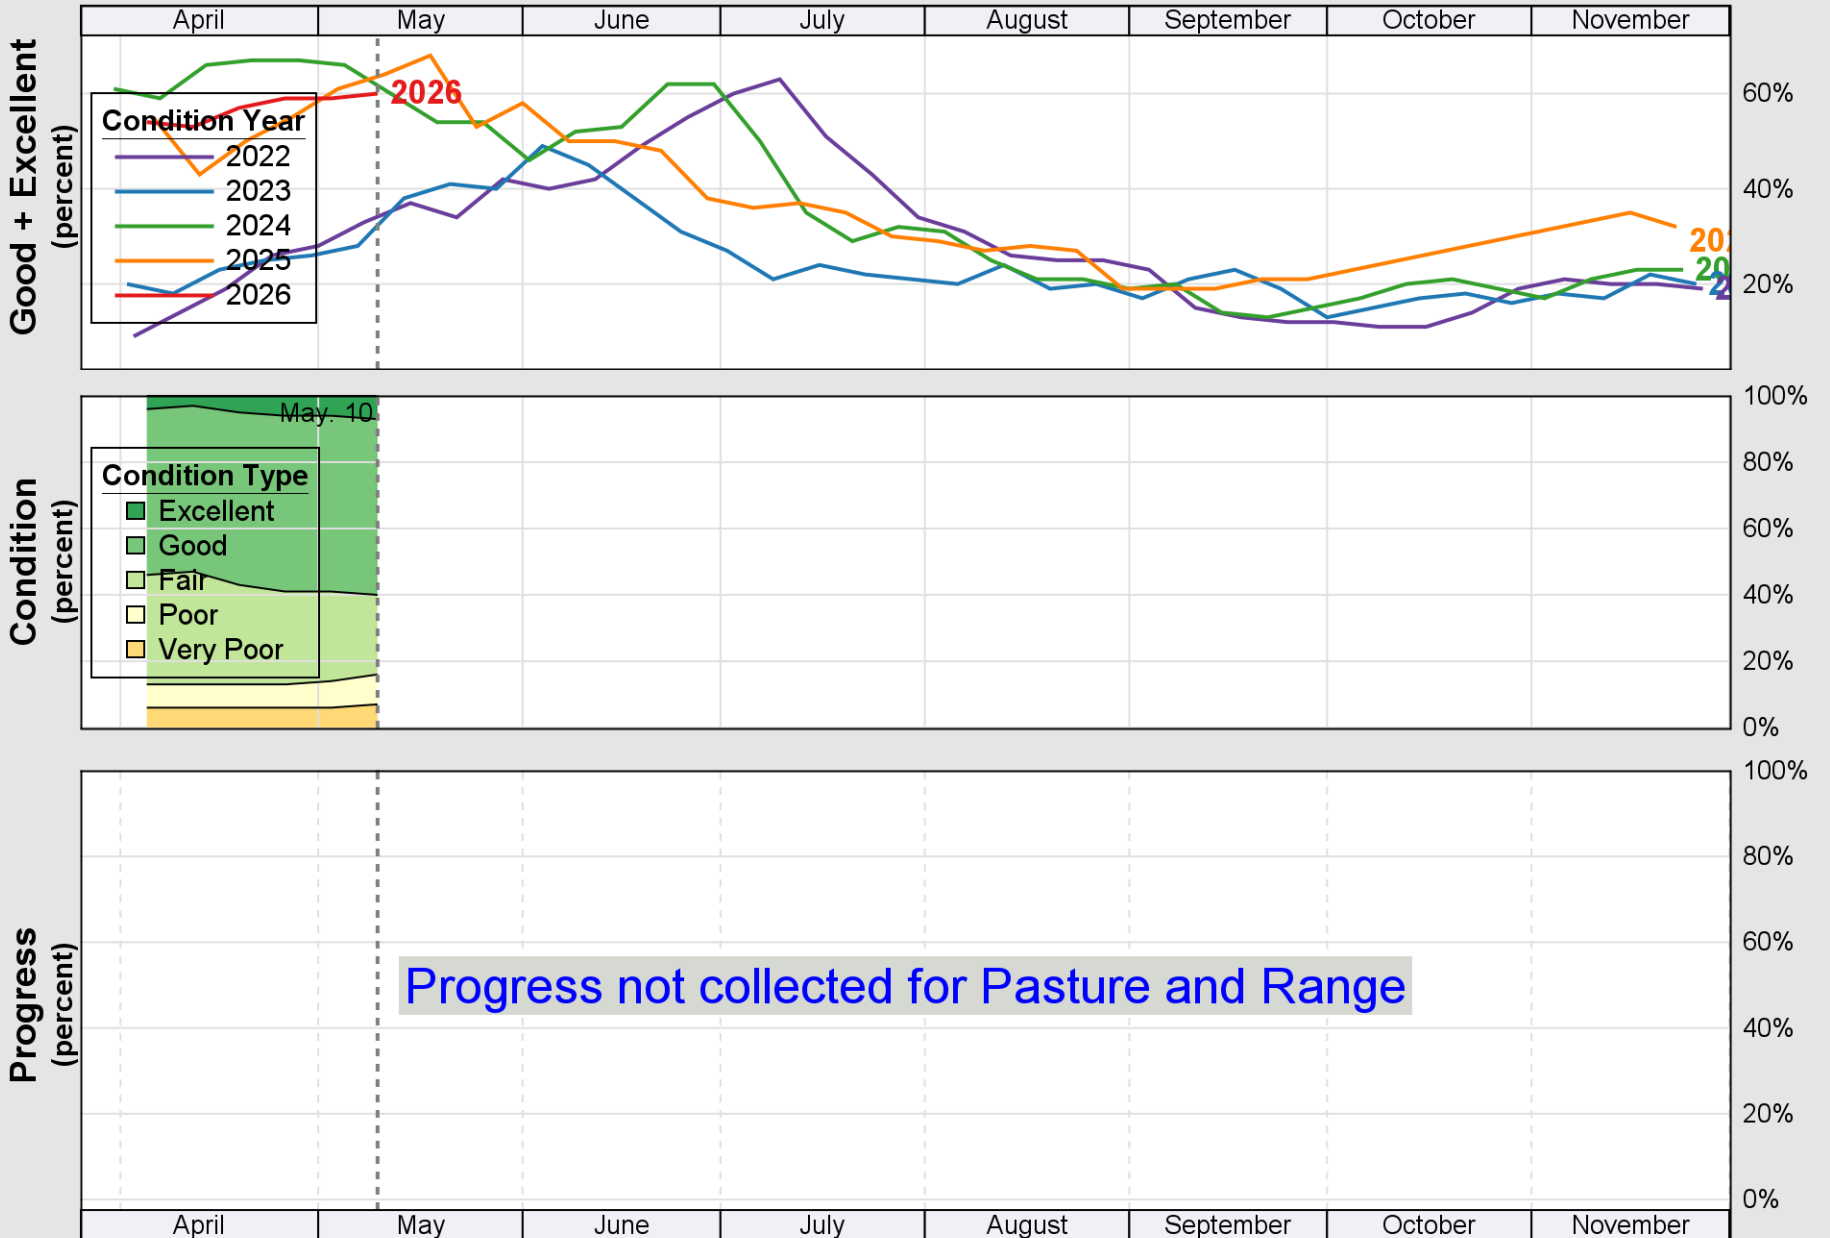

USDA

Crop Progress and Condition: Barley in Oregon , 2026

NASS

Source: National Agricultural Statistics Service (NASS), Crop Progress Report

USDA

Crop Progress and Condition: Corn in Oregon , 2026

NASS

Source: National Agricultural Statistics Service (NASS), Crop Progress Report

USDA

Crop Progress and Condition: Oats in Oregon , 2026

NASS

Progress Year(s) ——— 2026 2025 2021 - 2025

Source: National Agricultural Statistics Service (NASS), Crop Progress Report

USDA

Crop Progress and Condition: Pasture and Range in Oregon , 2026

NASS

Source: National Agricultural Statistics Service (NASS), Crop Progress Report

USDA

Crop Progress and Condition: Spring Wheat in Oregon , 2026

NASS

Source: National Agricultural Statistics Service (NASS), Crop Progress Report

USDA

Crop Progress and Condition: Sugar Beets in Oregon , 2026

NASS

Source: National Agricultural Statistics Service (NASS), Crop Progress Report

USDA

Crop Progress and Condition: Winter Wheat in Oregon , 2026