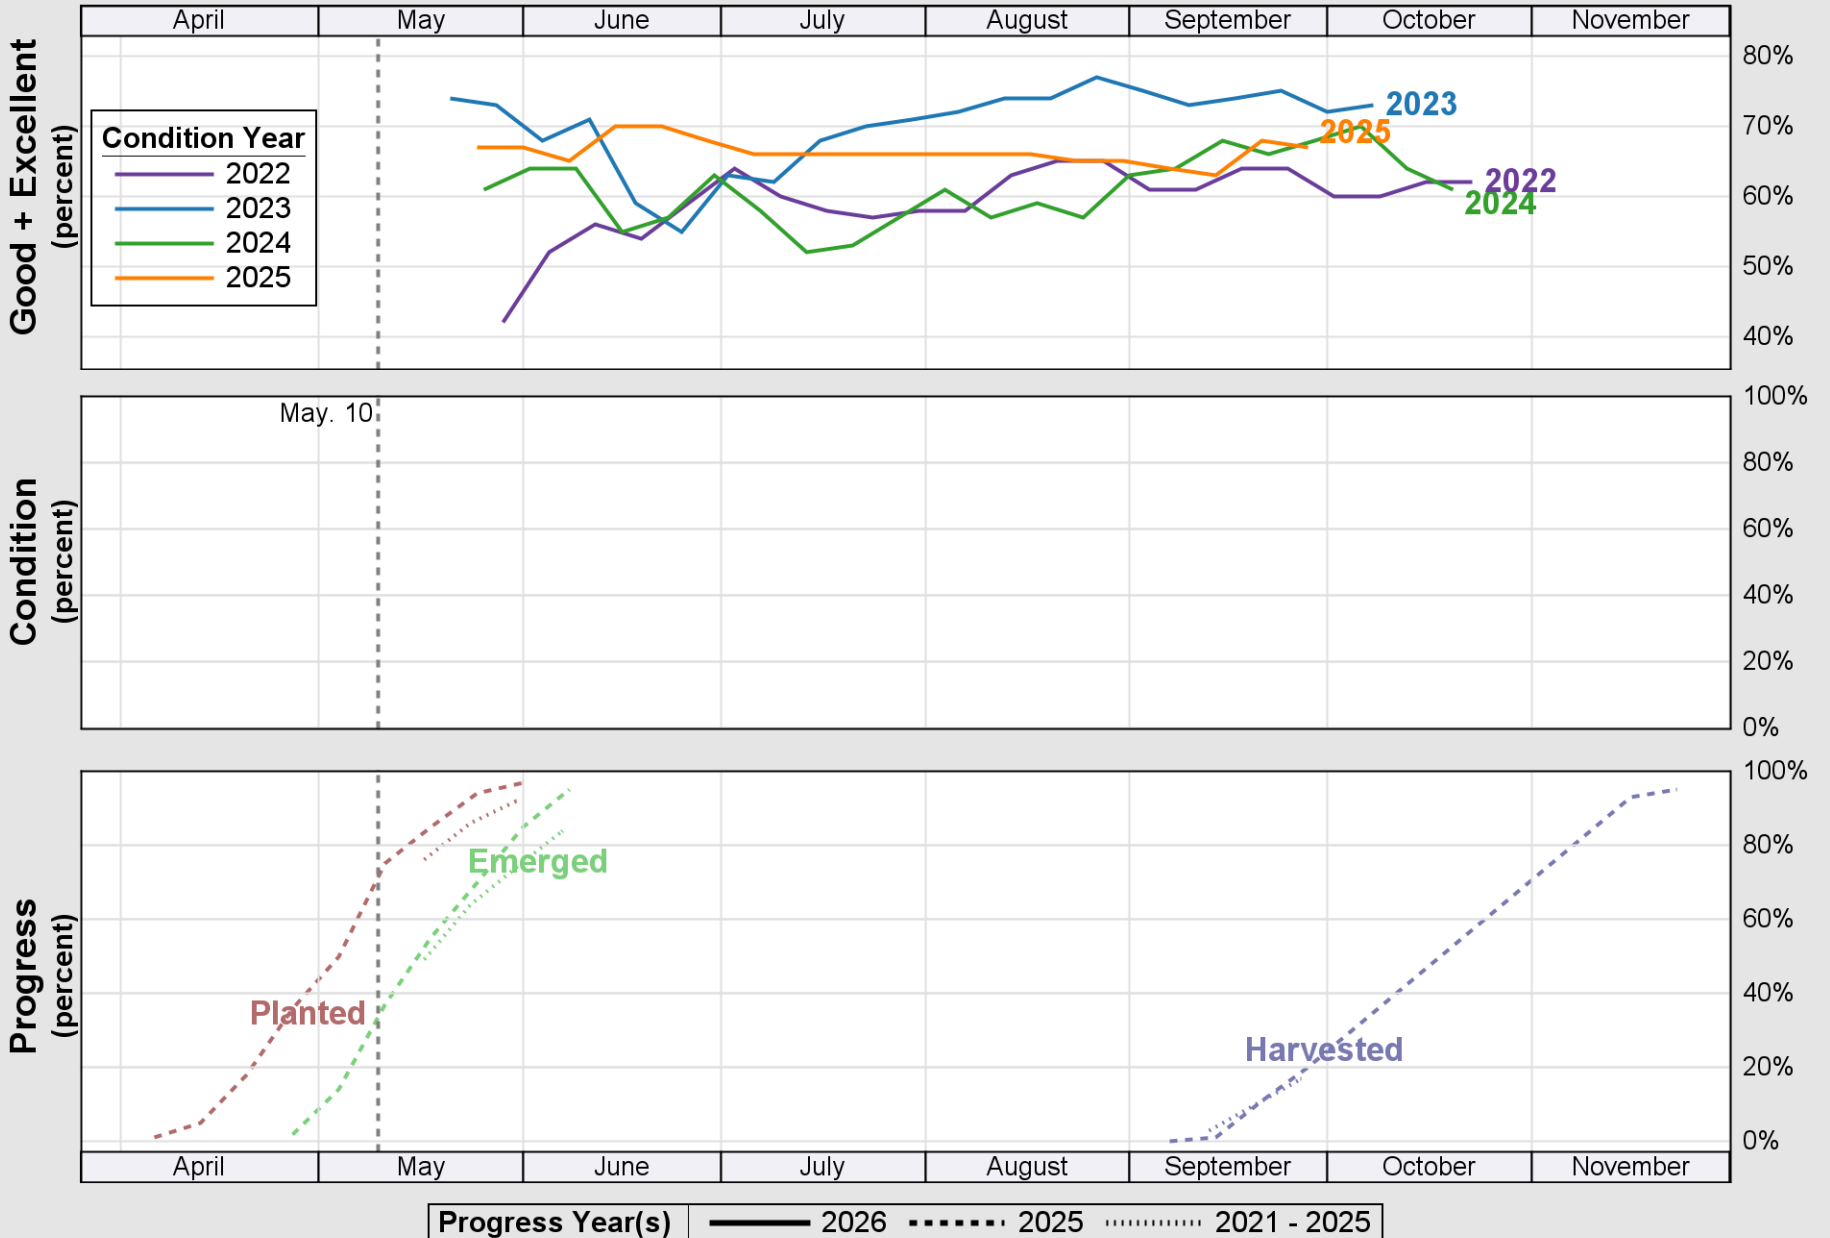

USDA

Crop Progress and Condition: Barley in Oregon , 2026

NASS

Source: National Agricultural Statistics Service (NASS), Crop Progress Report

USDA

Crop Progress and Condition: Corn in Oregon , 2026

NASS

Source: National Agricultural Statistics Service (NASS), Crop Progress Report

USDA

Crop Progress and Condition: Oats in Oregon , 2026

NASS

Progress Year(s) ——— 2026 2025 2021 - 2025

Source: National Agricultural Statistics Service (NASS), Crop Progress Report

USDA

Crop Progress and Condition: Pasture and Range in Oregon , 2026

NASS

Source: National Agricultural Statistics Service (NASS), Crop Progress Report

USDA

Crop Progress and Condition: Spring Wheat in Oregon , 2026

NASS

Source: National Agricultural Statistics Service (NASS), Crop Progress Report