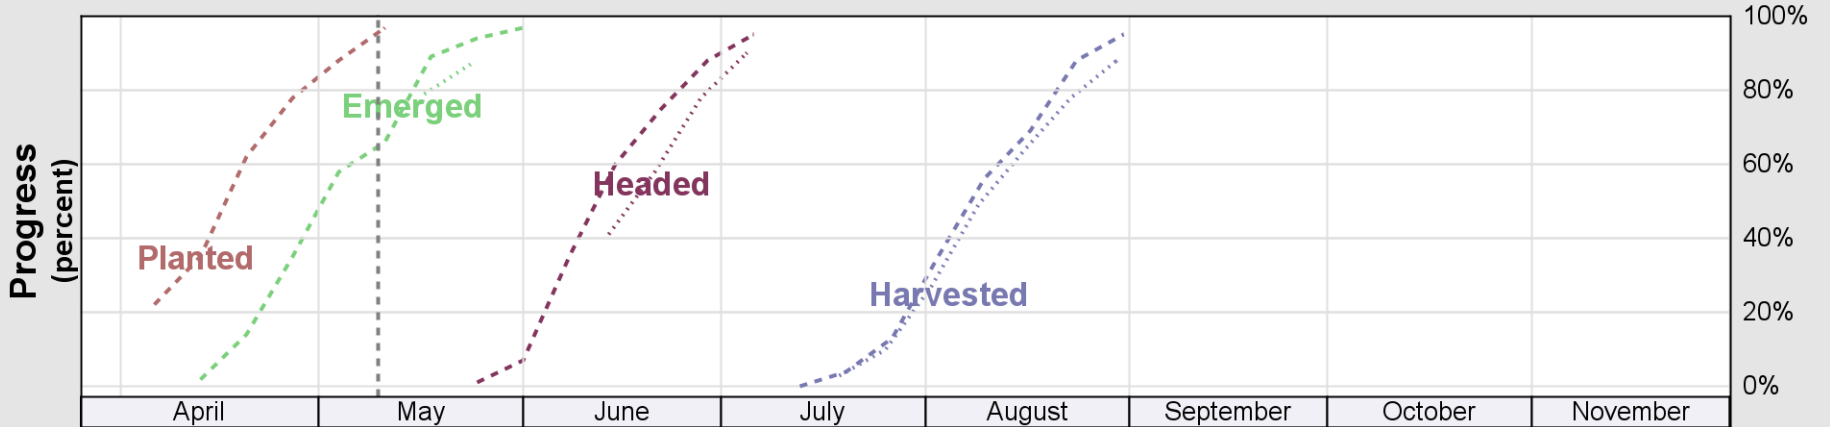

USDA

Crop Progress and Condition: Barley in Oregon , 2026

NASS

Source: National Agricultural Statistics Service (NASS), Crop Progress Report

USDA

Crop Progress and Condition: Corn in Oregon , 2026

NASS

Source: National Agricultural Statistics Service (NASS), Crop Progress Report

USDA

Crop Progress and Condition: Oats in Oregon , 2026

NASS

Progress Year(s) ——— 2026 2025 2021 - 2025

Source: National Agricultural Statistics Service (NASS), Crop Progress Report

USDA

Crop Progress and Condition: Pasture and Range in Oregon , 2026