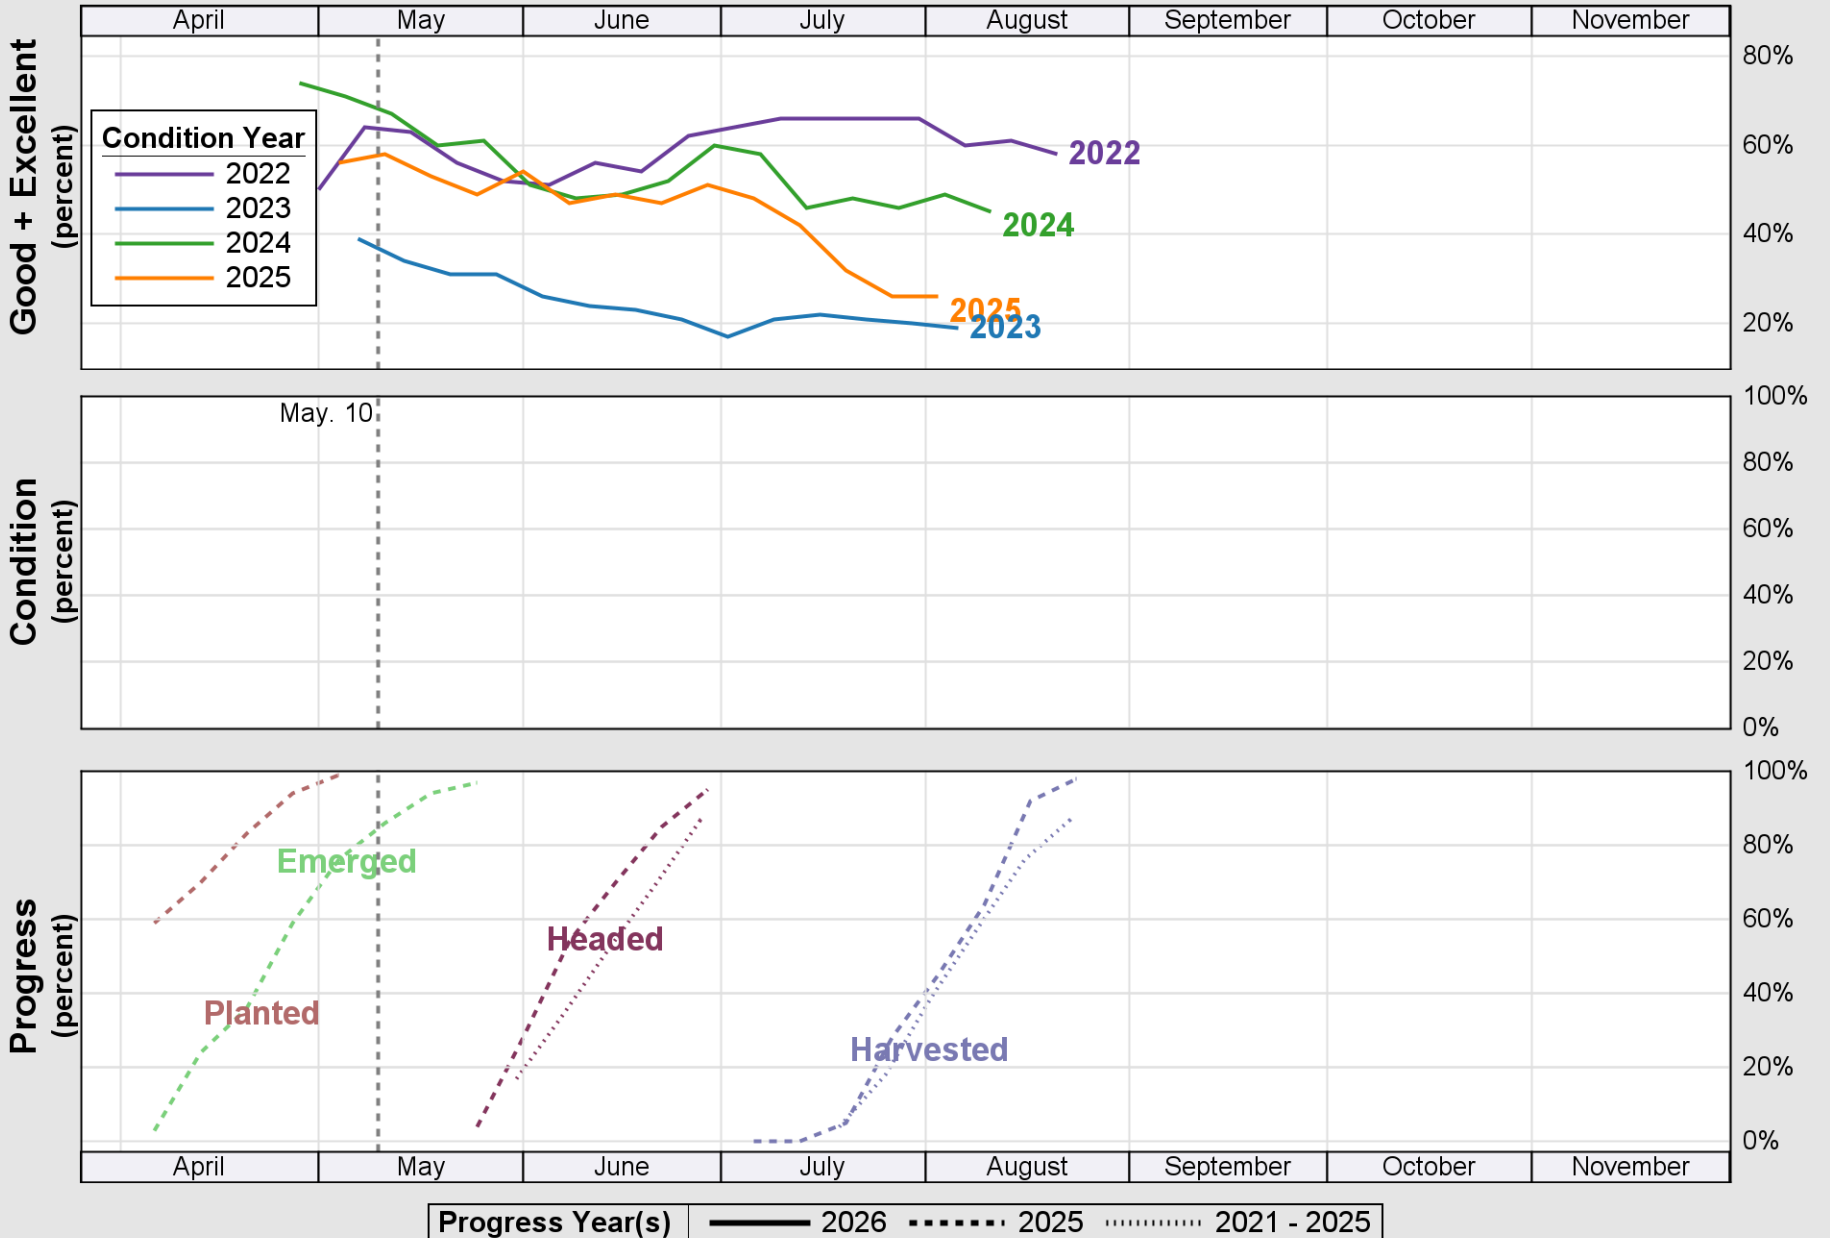

USDA

Crop Progress and Condition: Barley in Oregon , 2026

NASS

Source: National Agricultural Statistics Service (NASS), Crop Progress Report

USDA

Crop Progress and Condition: Corn in Oregon , 2026

NASS

Source: National Agricultural Statistics Service (NASS), Crop Progress Report

USDA

Crop Progress and Condition: Oats in Oregon , 2026

NASS

Progress Year(s) ——— 2026 2025 2021 - 2025

Source: National Agricultural Statistics Service (NASS), Crop Progress Report

USDA

Crop Progress and Condition: Pasture and Range in Oregon , 2026

NASS

Source: National Agricultural Statistics Service (NASS), Crop Progress Report

USDA

Crop Progress and Condition: Spring Wheat in Oregon , 2026

NASS

Source: National Agricultural Statistics Service (NASS), Crop Progress Report

USDA

Crop Progress and Condition: Sugar Beets in Oregon , 2026

NASS

Source: National Agricultural Statistics Service (NASS), Crop Progress Report

USDA

Crop Progress and Condition: Winter Wheat in Oregon , 2026