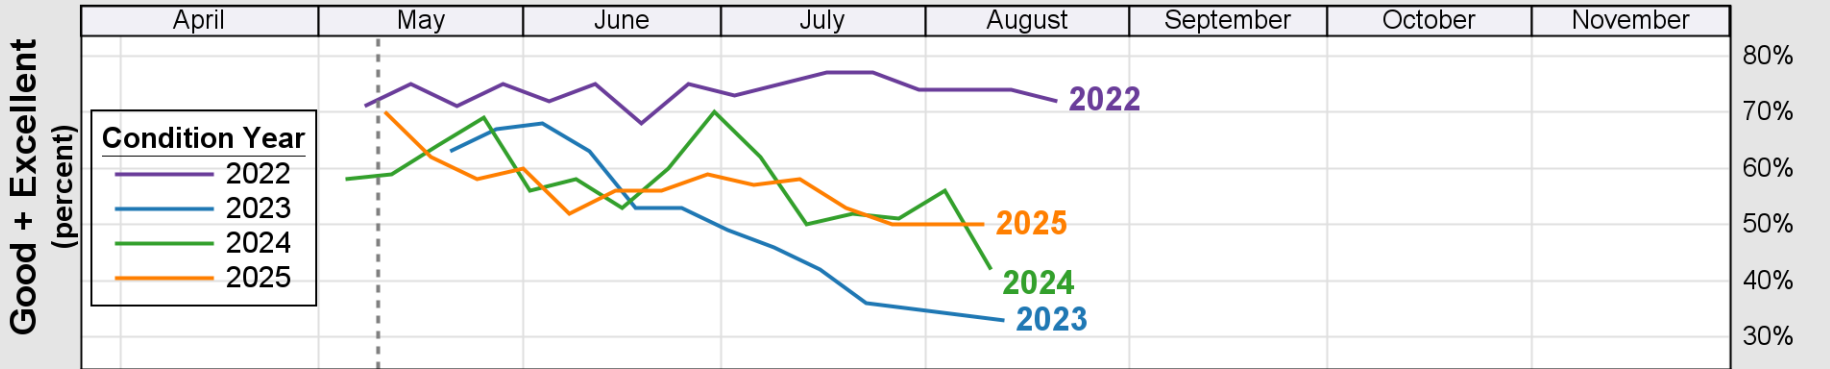

USDA

Crop Progress and Condition: Barley in Oregon , 2026

NASS

Source: National Agricultural Statistics Service (NASS), Crop Progress Report

USDA

Crop Progress and Condition: Corn in Oregon , 2026

NASS

Source: National Agricultural Statistics Service (NASS), Crop Progress Report

USDA

Crop Progress and Condition: Oats in Oregon , 2026

NASS

Progress Year(s) ——— 2026 2025 2021 - 2025

Source: National Agricultural Statistics Service (NASS), Crop Progress Report

USDA

Crop Progress and Condition: Pasture and Range in Oregon , 2026