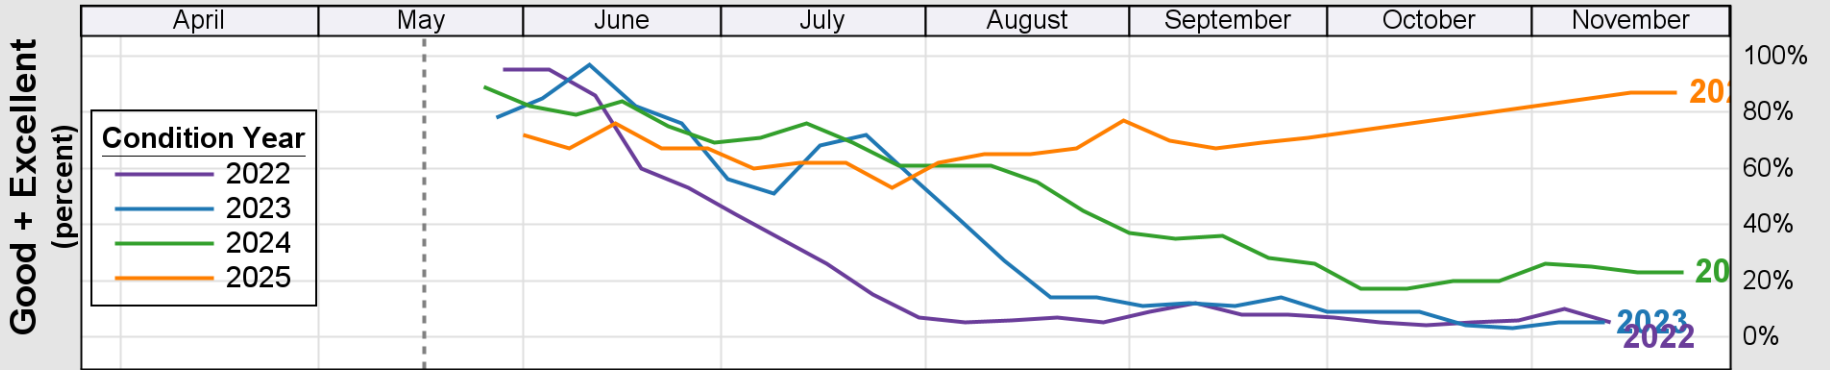

USDA

Crop Progress and Condition: Corn in Oklahoma , 2026

NASS

Progress Year(s) ——— 2026 2025 2021 - 2025

Source: National Agricultural Statistics Service (NASS), Crop Progress Report

USDA

Crop Progress and Condition: Cotton in Oklahoma , 2026

NASS

Progress Year(s) ——— 2026 - - - - - 2025 2021 - 2025

Source: National Agricultural Statistics Service (NASS), Crop Progress Report

USDA

Crop Progress and Condition: Pasture and Range in Oklahoma , 2026