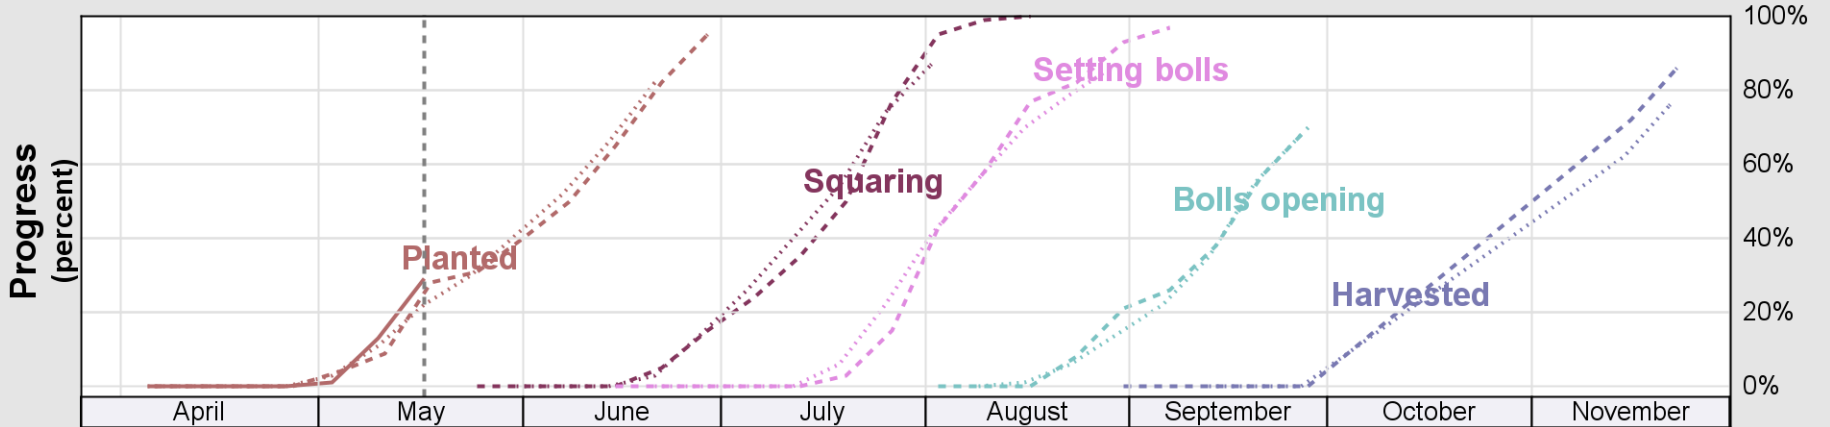

USDA

Crop Progress and Condition: Cotton in Oklahoma , 2026

NASS

Progress Year(s) ——— 2026   - - - - - 2025   ..... 2021 - 2025

Source: National Agricultural Statistics Service (NASS), Crop Progress Report