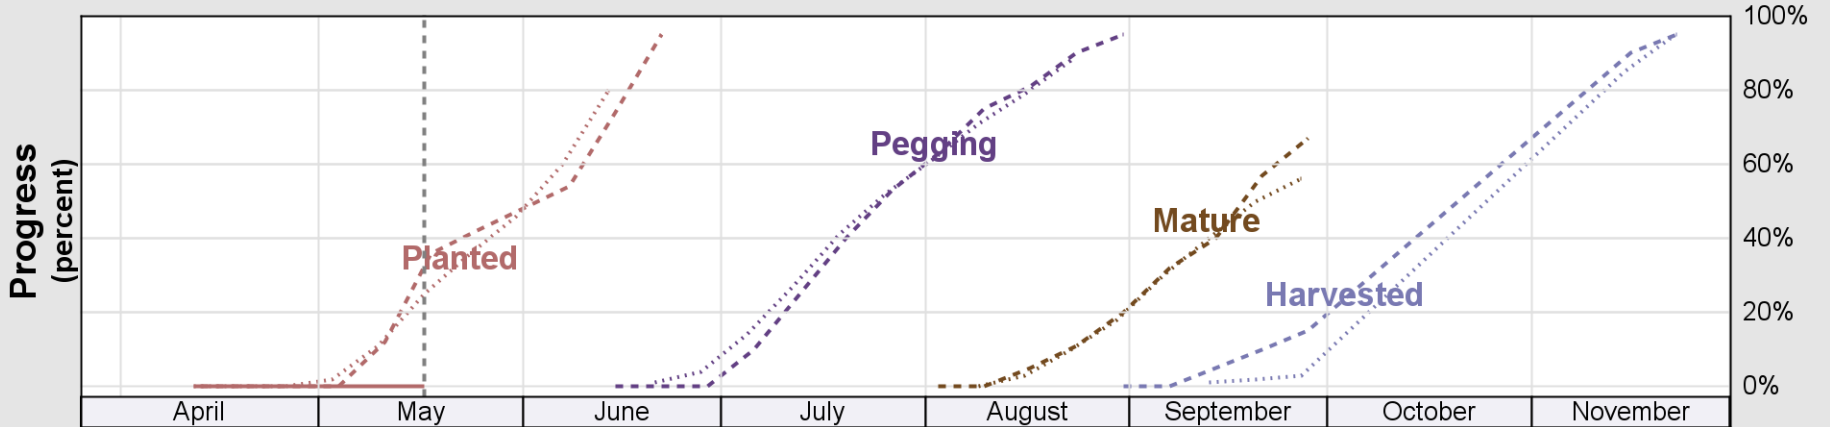

NASS

Source: National Agricultural Statistics Service (NASS), Crop Progress Report

USDA

Crop Progress and Condition: Peanuts in Oklahoma , 2026

NASS

Progress Year(s) ——— 2026 - - - - - 2025 2021 - 2025

Source: National Agricultural Statistics Service (NASS), Crop Progress Report