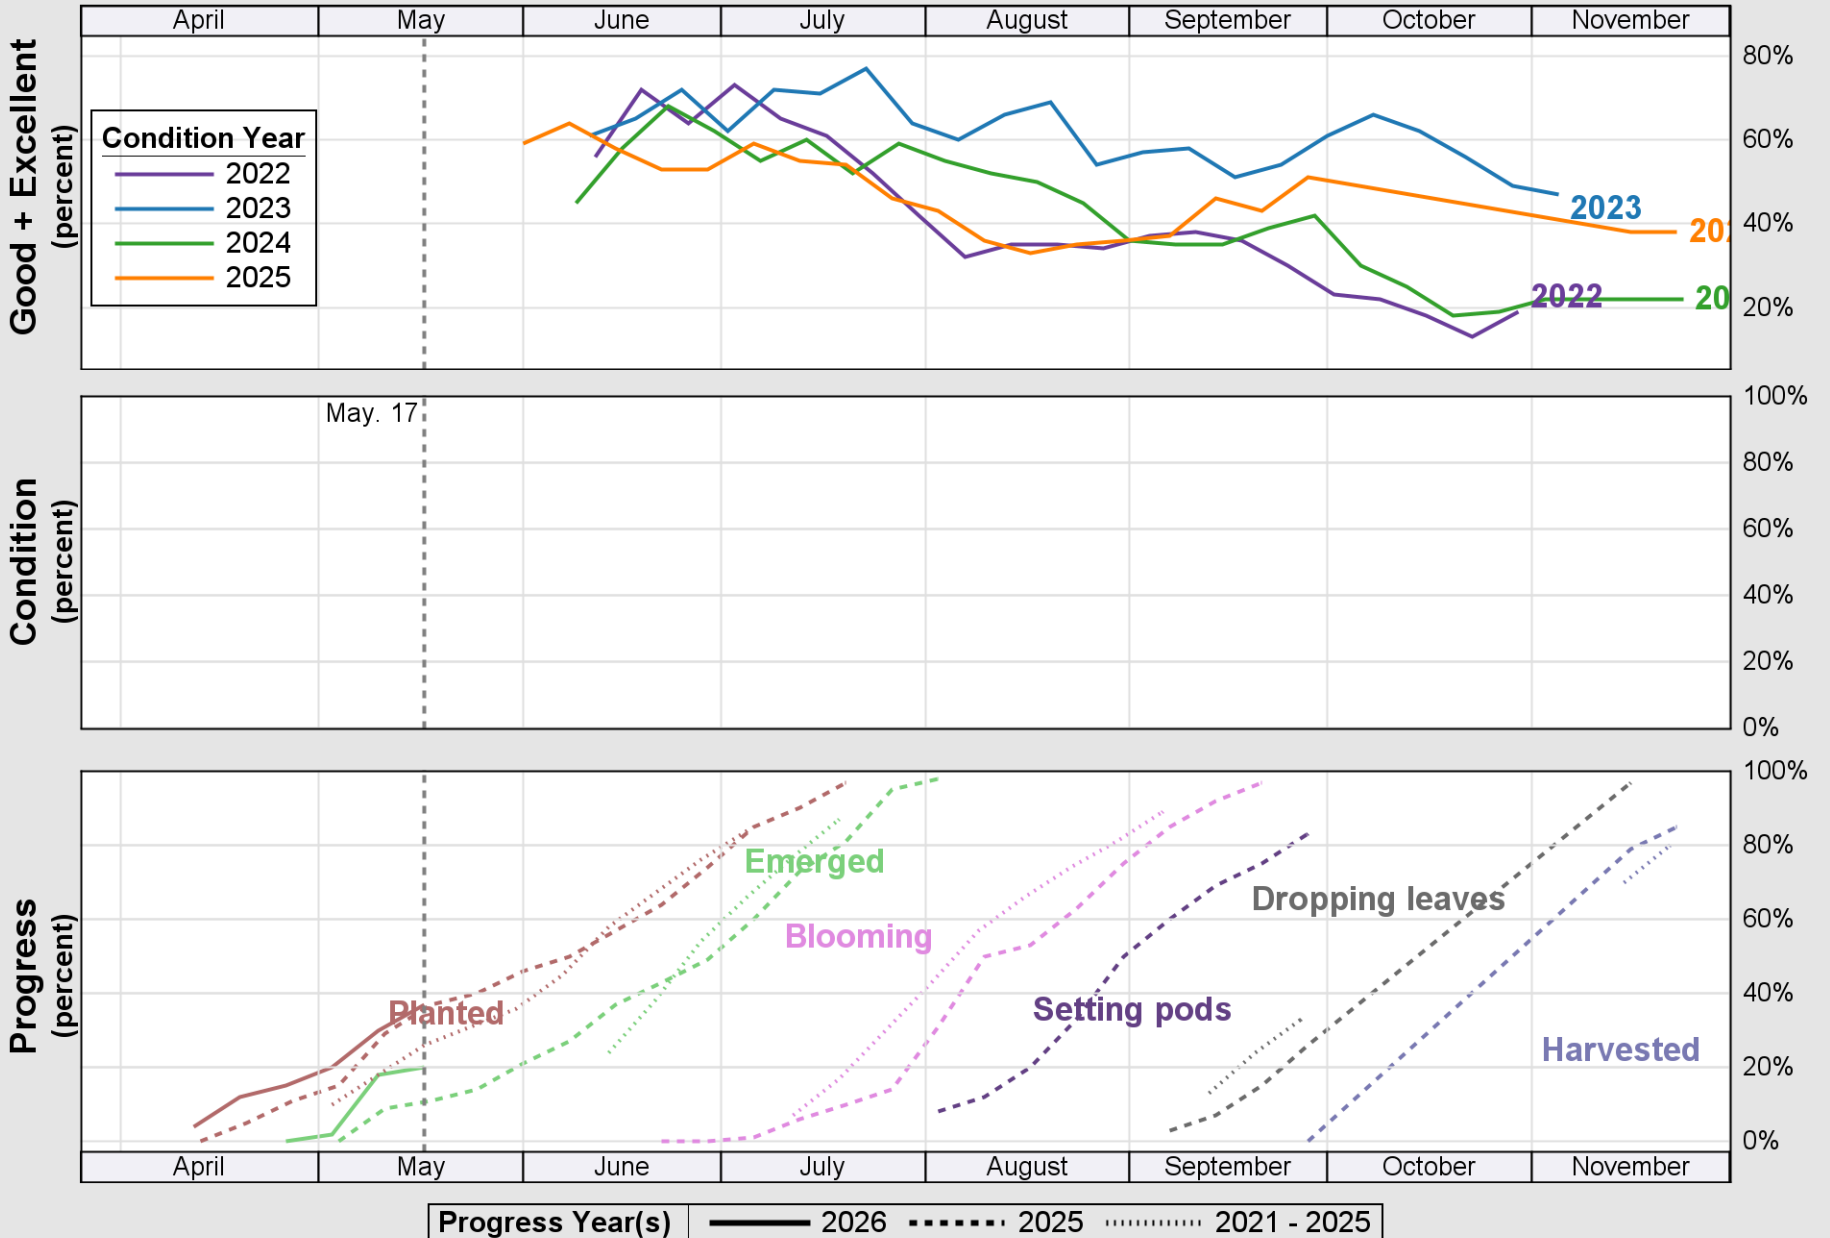

NASS

Source: National Agricultural Statistics Service (NASS), Crop Progress Report

USDA

Crop Progress and Condition: Peanuts in Oklahoma , 2026

NASS

Progress Year(s) ——— 2026 - - - - - 2025 2021 - 2025

Source: National Agricultural Statistics Service (NASS), Crop Progress Report

USDA

Crop Progress and Condition: Sorghum in Oklahoma , 2026

NASS

Source: National Agricultural Statistics Service (NASS), Crop Progress Report

USDA

Crop Progress and Condition: Soybeans in Oklahoma , 2026

NASS

Source: National Agricultural Statistics Service (NASS), Crop Progress Report

USDA

Crop Progress and Condition: Winter Wheat in Oklahoma , 2026

NASS

Source: National Agricultural Statistics Service (NASS), Crop Progress Report