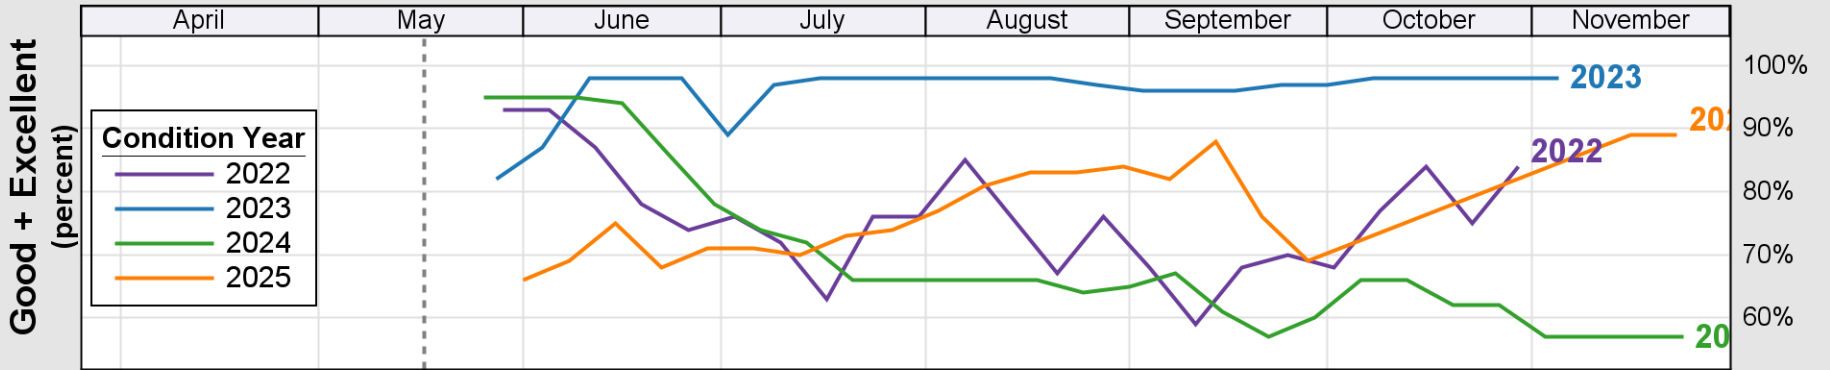

NASS

Progress Year(s) ——— 2026 - - - - - 2025 2021 - 2025

Source: National Agricultural Statistics Service (NASS), Crop Progress Report

USDA

Crop Progress and Condition: Pasture and Range in Oklahoma , 2026

NASS

Source: National Agricultural Statistics Service (NASS), Crop Progress Report

USDA

Crop Progress and Condition: Peanuts in Oklahoma , 2026

NASS

Progress Year(s) ——— 2026 - - - - - 2025 2021 - 2025

Source: National Agricultural Statistics Service (NASS), Crop Progress Report