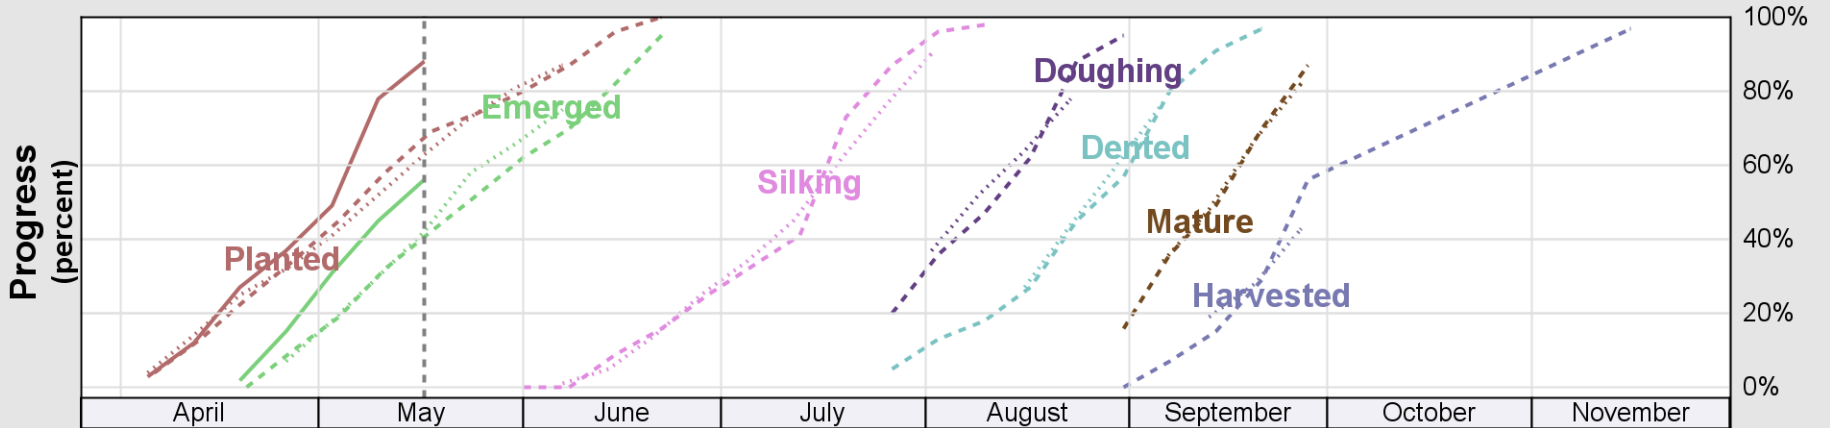

USDA

Crop Progress and Condition: Corn in Oklahoma , 2026

NASS

Progress Year(s) ——— 2026 2025 2021 - 2025

Source: National Agricultural Statistics Service (NASS), Crop Progress Report

USDA

Crop Progress and Condition: Cotton in Oklahoma , 2026

NASS

Progress Year(s) ——— 2026 - - - - - 2025 2021 - 2025

Source: National Agricultural Statistics Service (NASS), Crop Progress Report

USDA

Crop Progress and Condition: Pasture and Range in Oklahoma , 2026