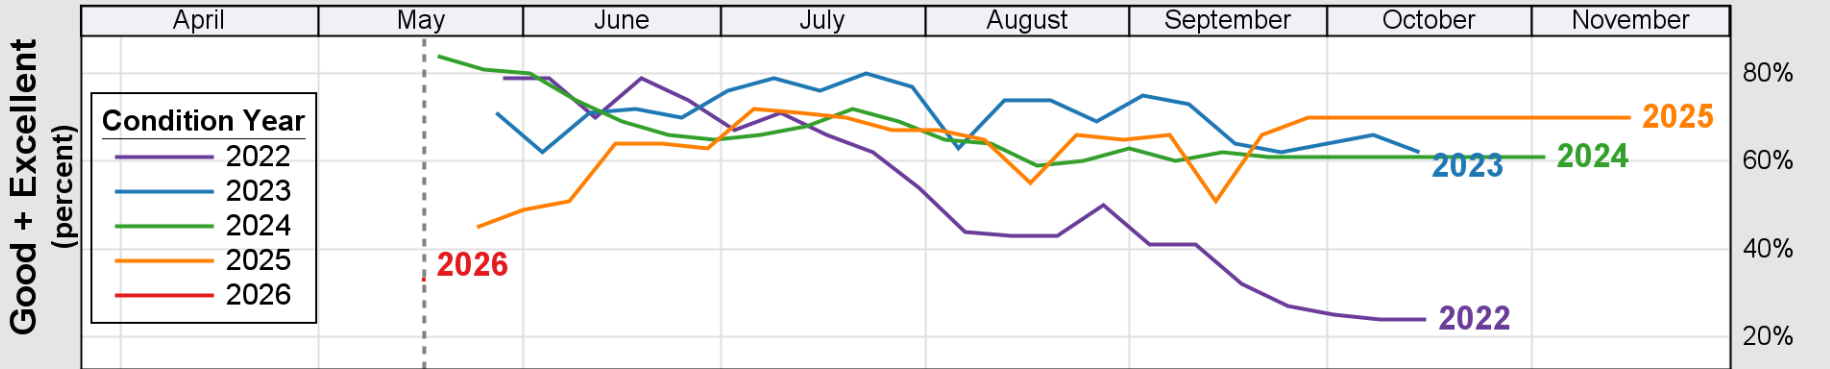

USDA

Crop Progress and Condition: Corn in Oklahoma , 2026

NASS

Progress Year(s) ——— 2026 2025 2021 - 2025

Source: National Agricultural Statistics Service (NASS), Crop Progress Report

USDA

Crop Progress and Condition: Cotton in Oklahoma , 2026

NASS

Progress Year(s) ——— 2026 - - - - - 2025 2021 - 2025

Source: National Agricultural Statistics Service (NASS), Crop Progress Report

USDA

Crop Progress and Condition: Pasture and Range in Oklahoma , 2026