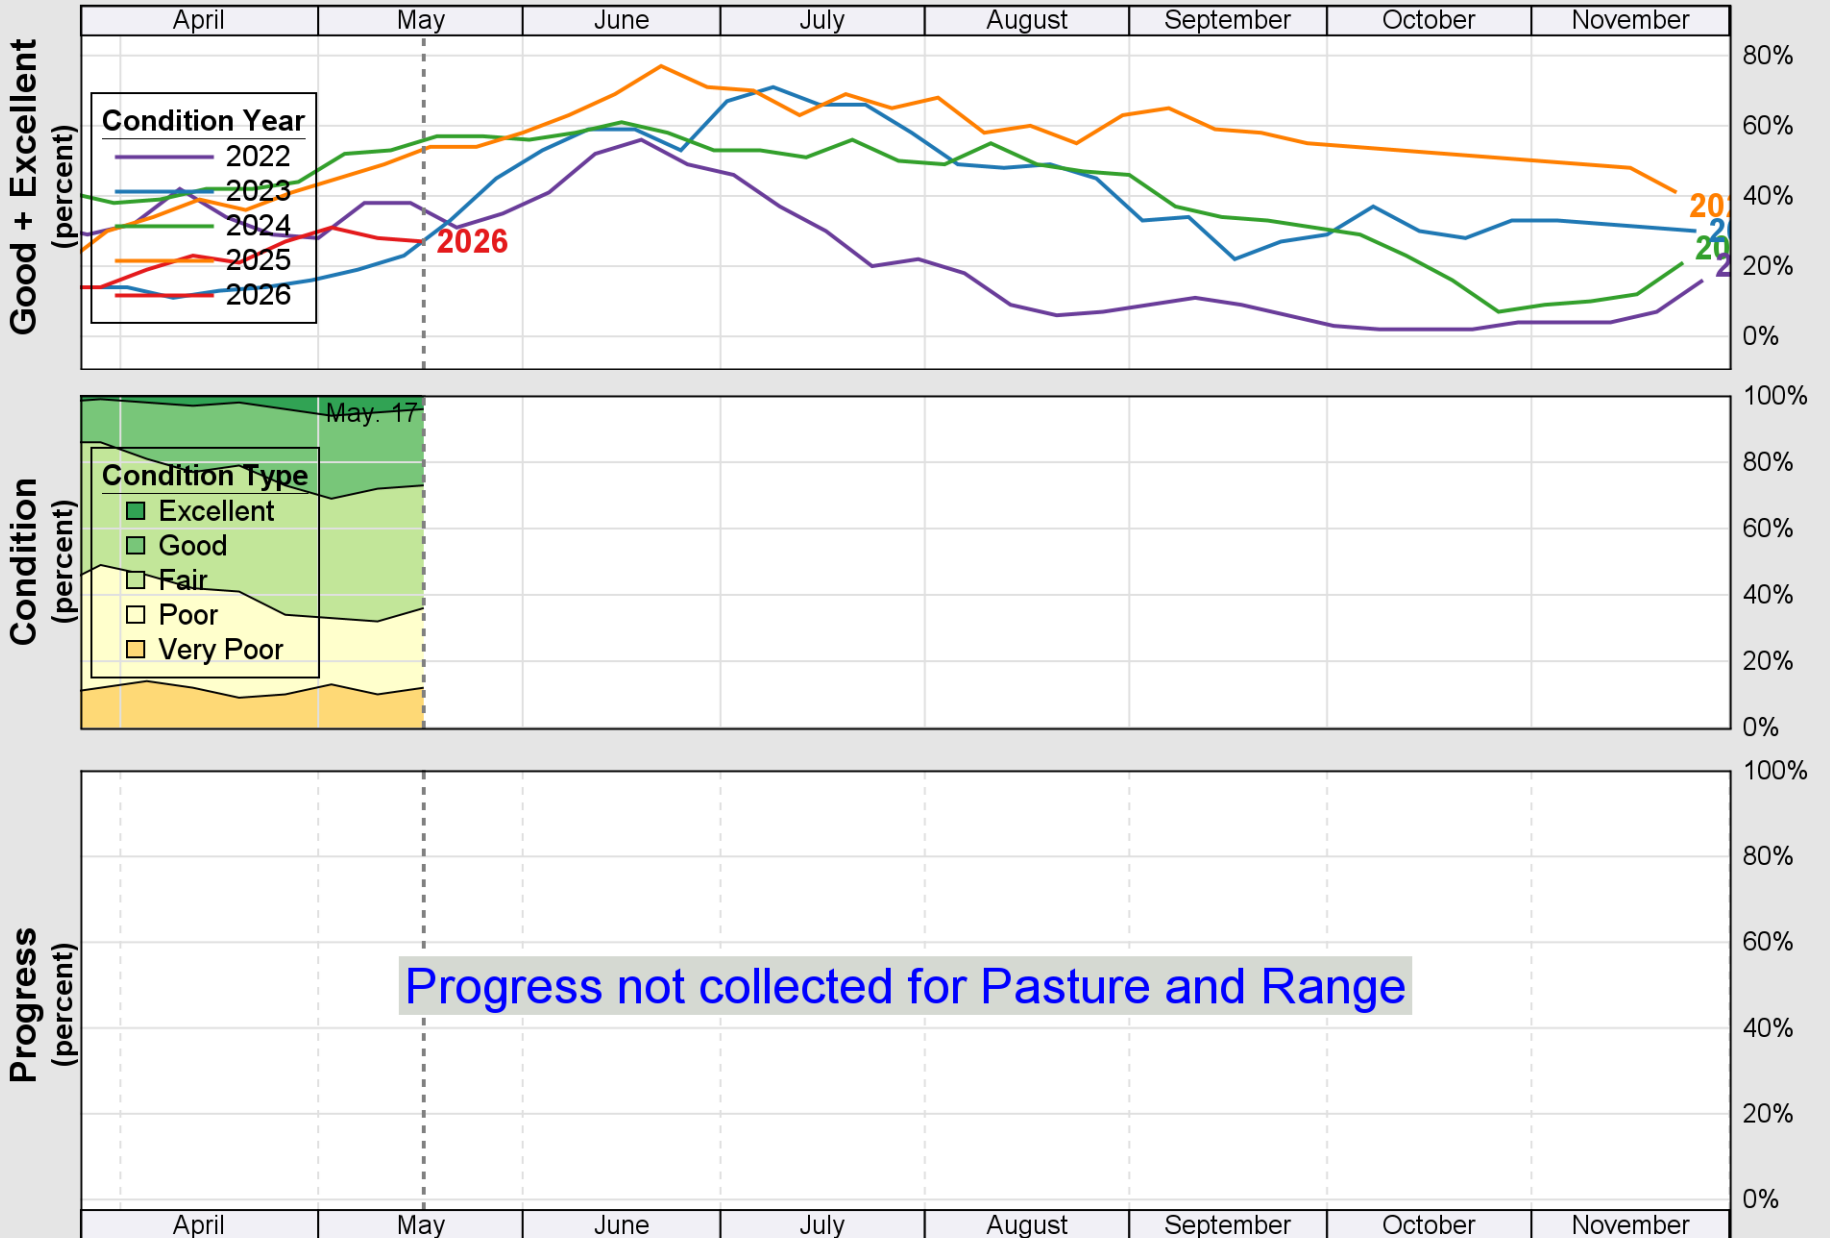

USDA

Crop Progress and Condition: Corn in Oklahoma , 2026

NASS

Progress Year(s) ——— 2026 2025 2021 - 2025

Source: National Agricultural Statistics Service (NASS), Crop Progress Report

USDA

Crop Progress and Condition: Cotton in Oklahoma , 2026

NASS

Progress Year(s) ——— 2026 - - - - - 2025 2021 - 2025

Source: National Agricultural Statistics Service (NASS), Crop Progress Report

USDA

Crop Progress and Condition: Pasture and Range in Oklahoma , 2026

NASS

Source: National Agricultural Statistics Service (NASS), Crop Progress Report

USDA

Crop Progress and Condition: Peanuts in Oklahoma , 2026

NASS

Progress Year(s) ——— 2026 - - - - - 2025 2021 - 2025

Source: National Agricultural Statistics Service (NASS), Crop Progress Report