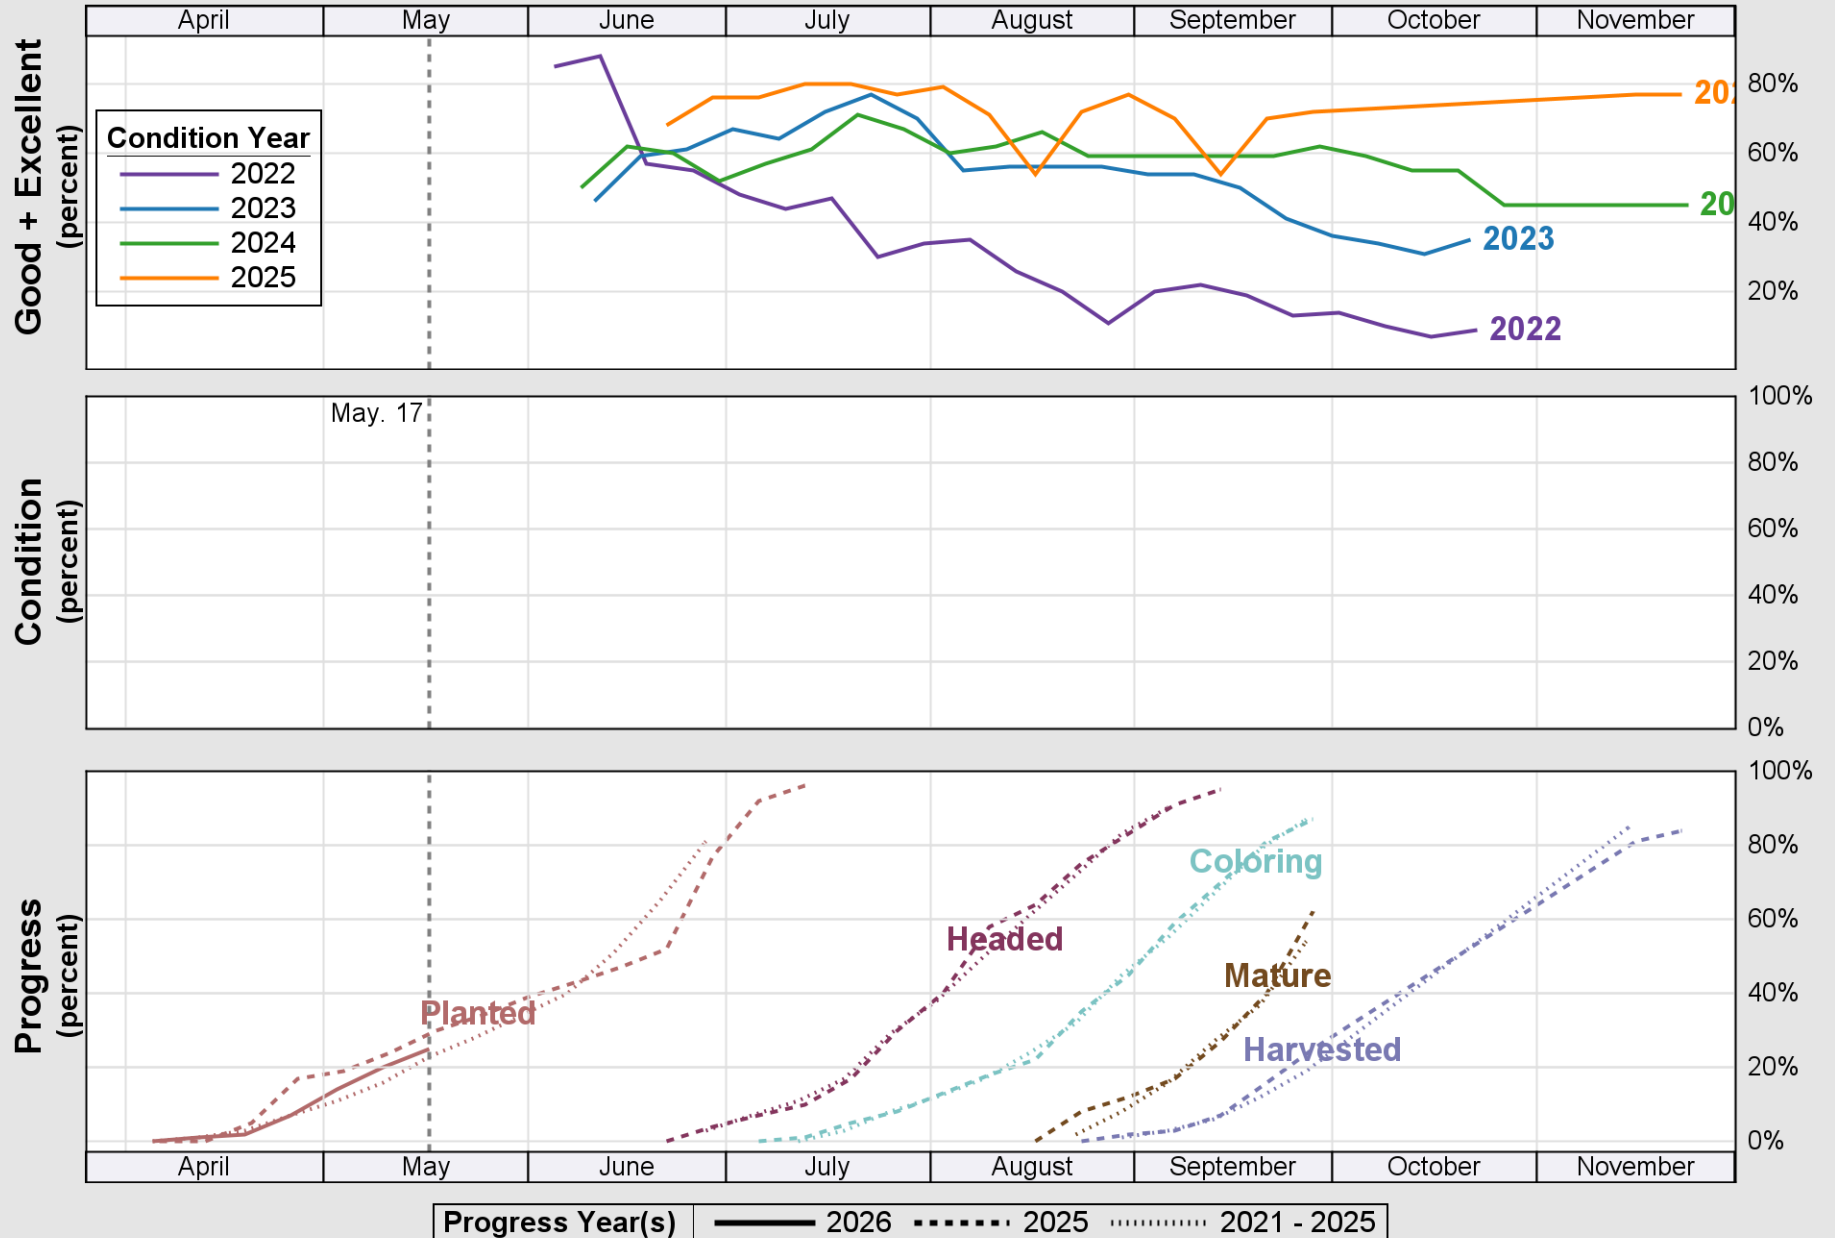

USDA

Crop Progress and Condition: Corn in Oklahoma , 2026

NASS

Progress Year(s) ——— 2026 2025 2021 - 2025

Source: National Agricultural Statistics Service (NASS), Crop Progress Report

USDA

Crop Progress and Condition: Cotton in Oklahoma , 2026

NASS

Progress Year(s) ——— 2026 - - - - - 2025 2021 - 2025

Source: National Agricultural Statistics Service (NASS), Crop Progress Report

USDA

Crop Progress and Condition: Pasture and Range in Oklahoma , 2026

NASS

Source: National Agricultural Statistics Service (NASS), Crop Progress Report

USDA

Crop Progress and Condition: Peanuts in Oklahoma , 2026

NASS

Progress Year(s) ——— 2026 - - - - - 2025 2021 - 2025

Source: National Agricultural Statistics Service (NASS), Crop Progress Report

USDA

Crop Progress and Condition: Sorghum in Oklahoma , 2026

NASS

Source: National Agricultural Statistics Service (NASS), Crop Progress Report

USDA

Crop Progress and Condition: Soybeans in Oklahoma , 2026