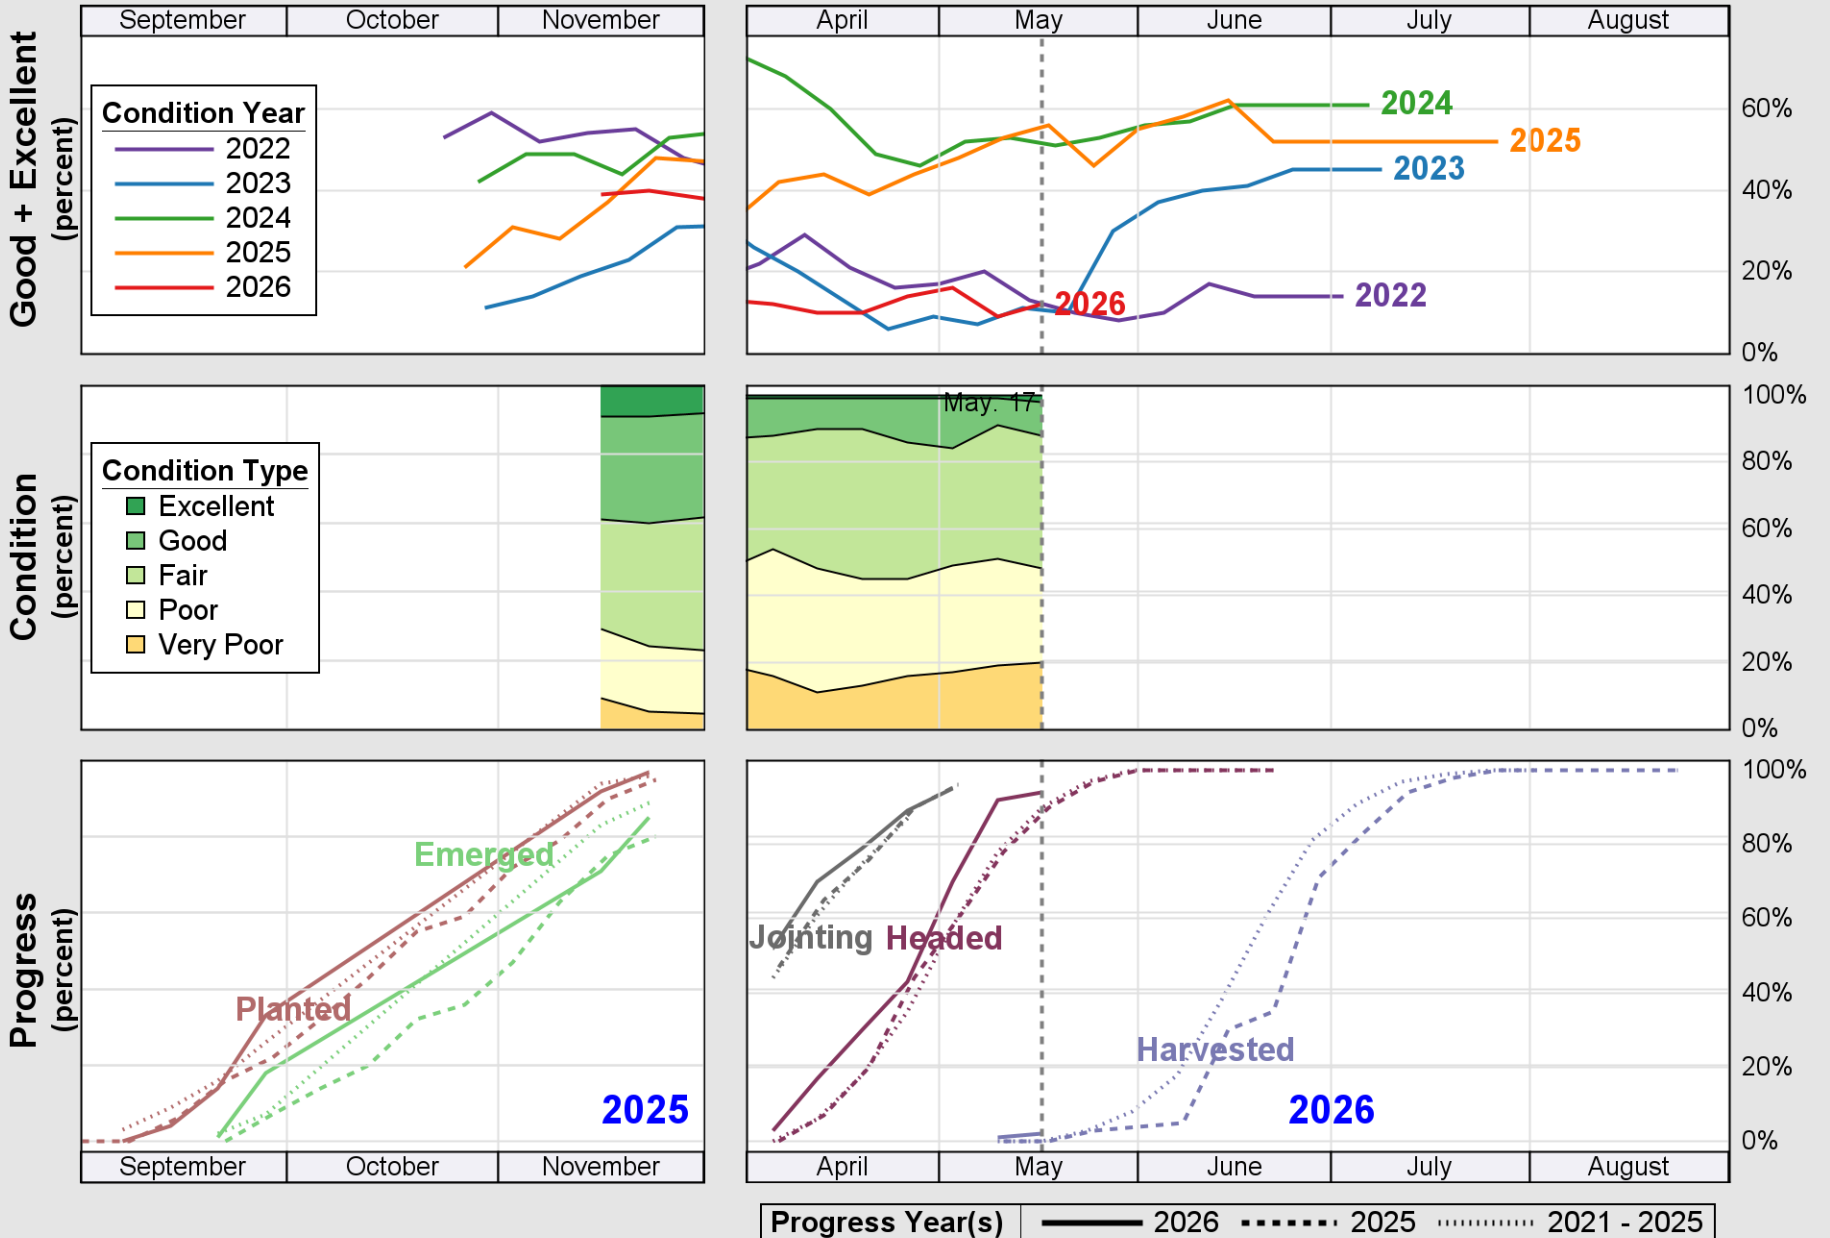

USDA

Crop Progress and Condition: Corn in Oklahoma , 2026

NASS

Progress Year(s) ——— 2026 2025 2021 - 2025

Source: National Agricultural Statistics Service (NASS), Crop Progress Report

USDA

Crop Progress and Condition: Cotton in Oklahoma , 2026

NASS

Source: National Agricultural Statistics Service (NASS), Crop Progress Report

USDA

Crop Progress and Condition: Peanuts in Oklahoma , 2026

NASS

Progress Year(s) ——— 2026 - - - - - 2025 2021 - 2025

Source: National Agricultural Statistics Service (NASS), Crop Progress Report

USDA

Crop Progress and Condition: Sorghum in Oklahoma , 2026

NASS

Source: National Agricultural Statistics Service (NASS), Crop Progress Report

USDA

Crop Progress and Condition: Soybeans in Oklahoma , 2026

NASS

Source: National Agricultural Statistics Service (NASS), Crop Progress Report

USDA

Crop Progress and Condition: Winter Wheat in Oklahoma , 2026

NASS

Source: National Agricultural Statistics Service (NASS), Crop Progress Report