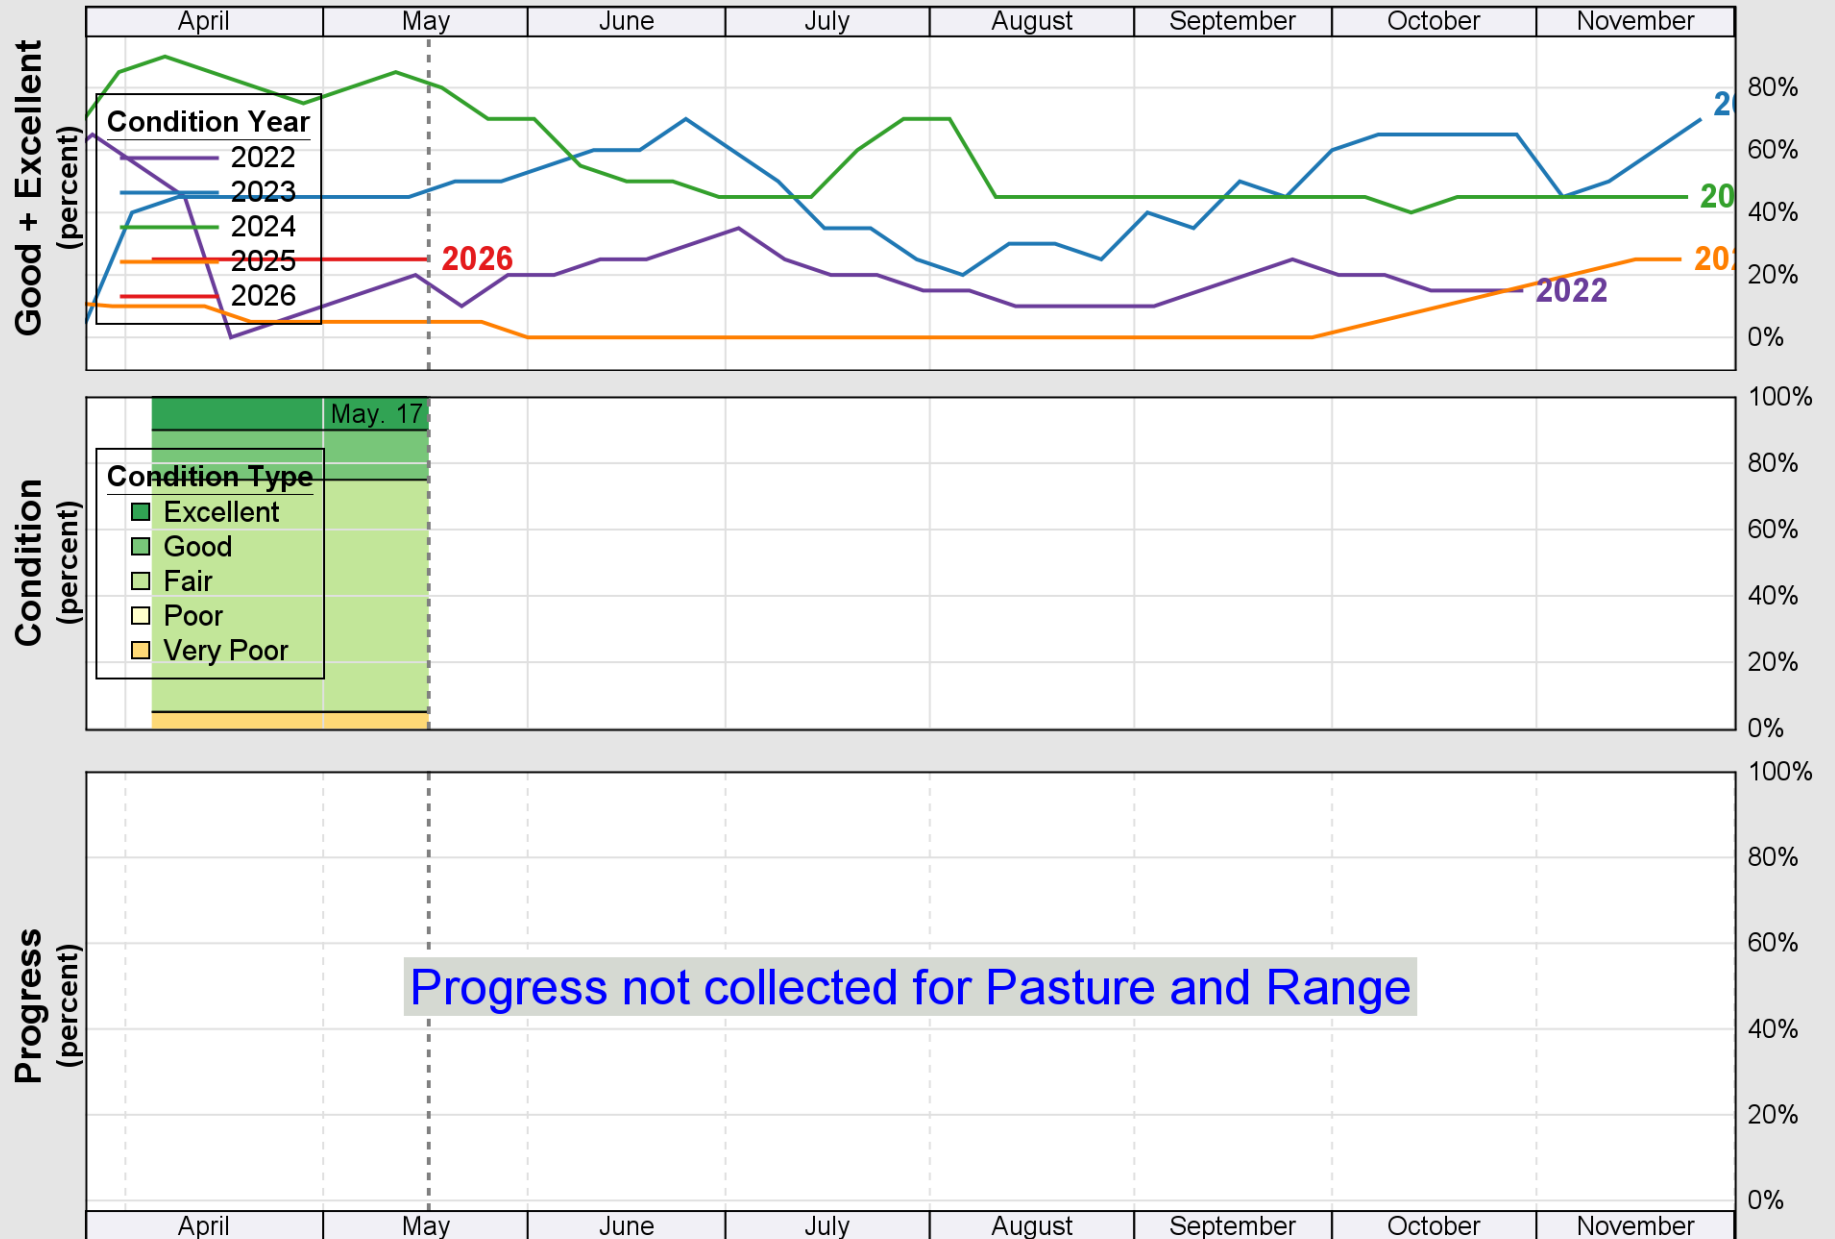

USDA

Crop Progress and Condition: Pasture and Range in Nevada , 2026

NASS

Source: National Agricultural Statistics Service (NASS), Crop Progress Report