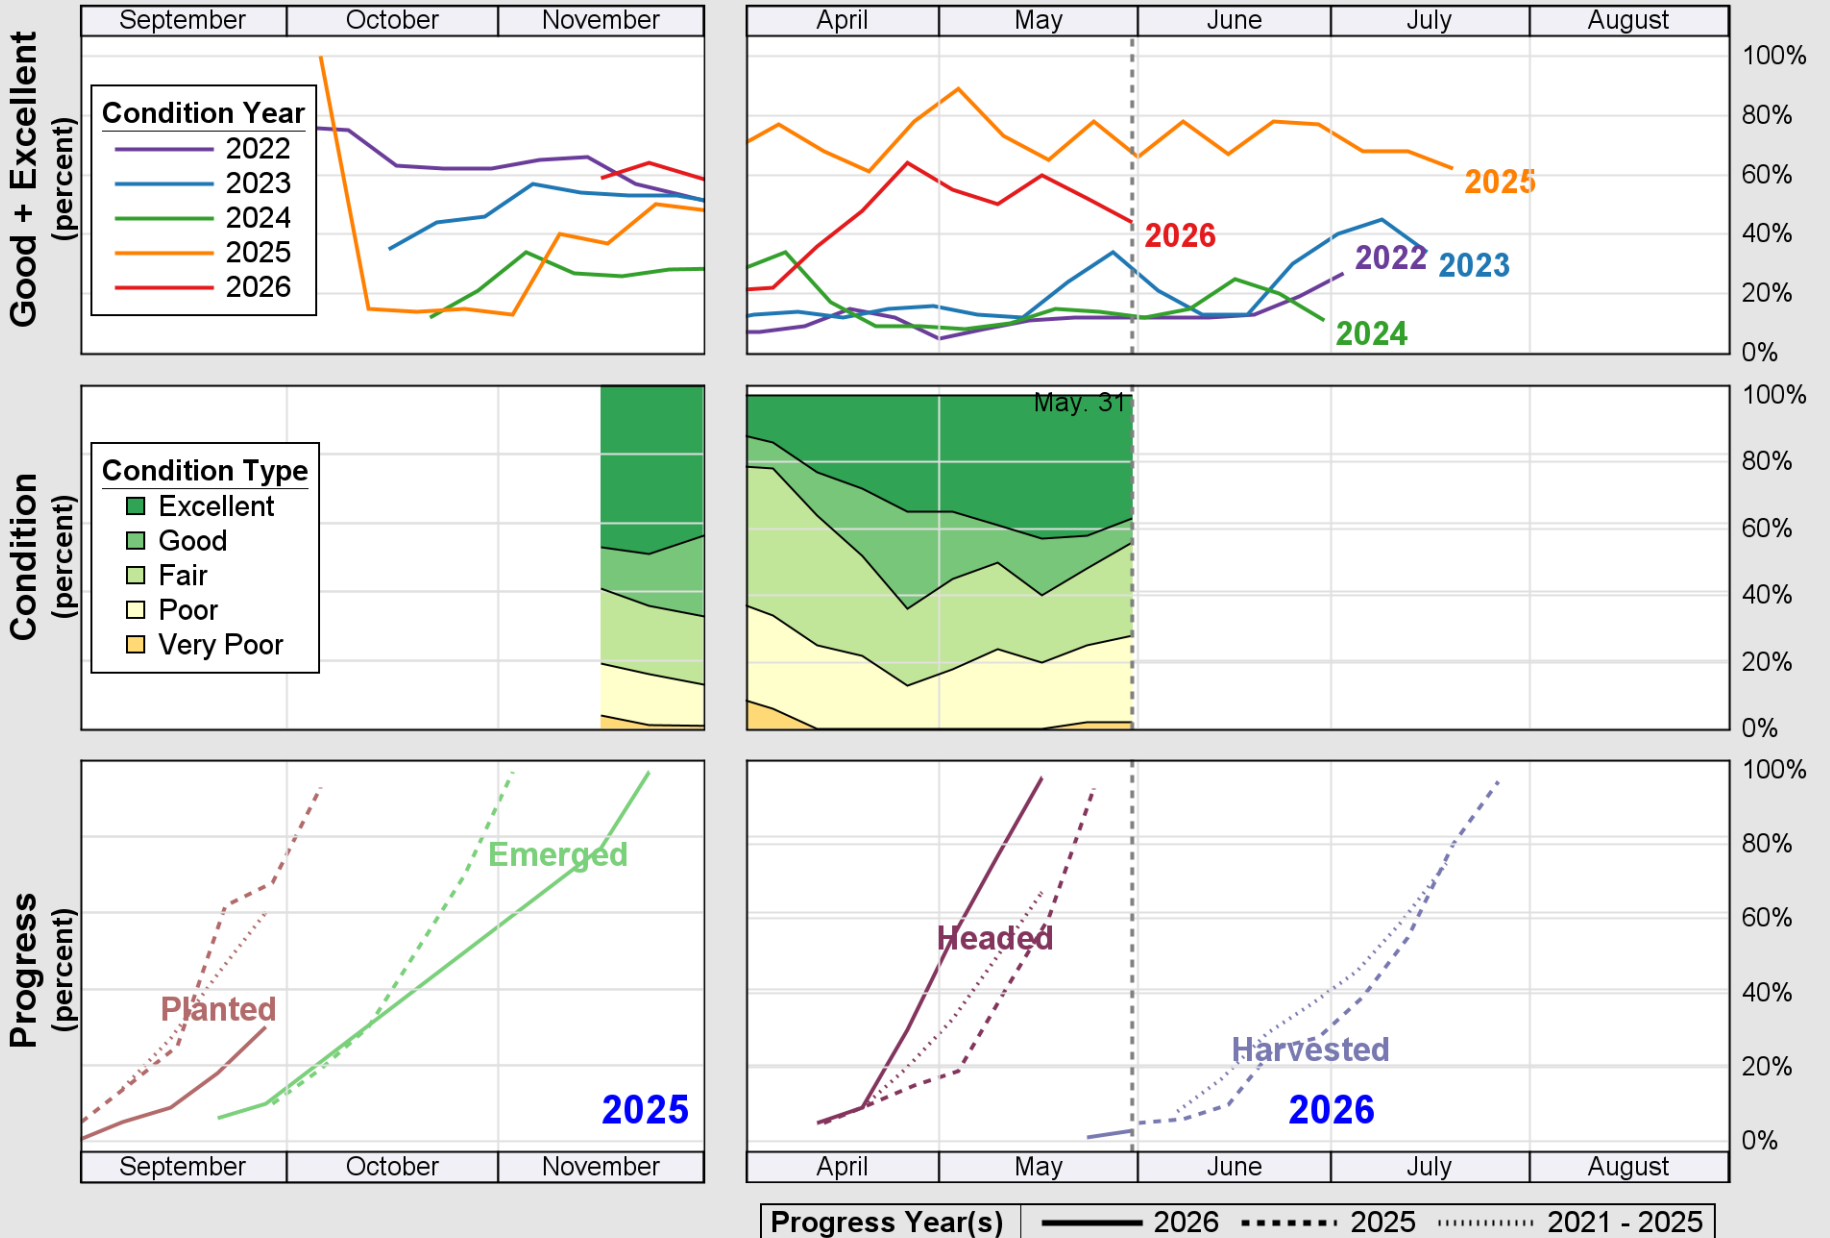

USDA

Crop Progress and Condition: Corn in New Mexico , 2026

NASS

Progress Year(s) ——— 2026 ····· 2025 ······ 2021 - 2025

Source: National Agricultural Statistics Service (NASS), Crop Progress Report

USDA

Crop Progress and Condition: Cotton in New Mexico , 2026

NASS

Source: National Agricultural Statistics Service (NASS), Crop Progress Report

USDA

Crop Progress and Condition: Pasture and Range in New Mexico , 2026

NASS

Source: National Agricultural Statistics Service (NASS), Crop Progress Report

USDA

Crop Progress and Condition: Peanuts in New Mexico , 2026

NASS

Source: National Agricultural Statistics Service (NASS), Crop Progress Report

USDA

Crop Progress and Condition: Winter Wheat in New Mexico , 2026

NASS

Source: National Agricultural Statistics Service (NASS), Crop Progress Report