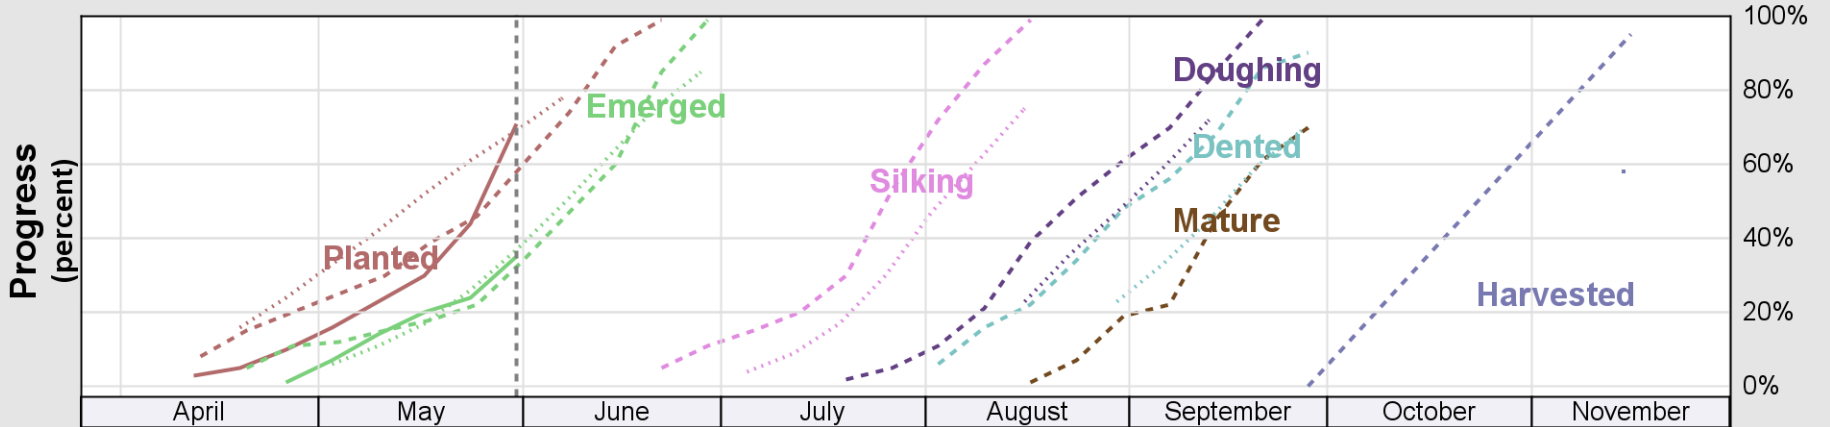

USDA

Crop Progress and Condition: Corn in New Mexico , 2026

NASS

Progress Year(s) ——— 2026 ····· 2025 ······ 2021 - 2025

Source: National Agricultural Statistics Service (NASS), Crop Progress Report

USDA

Crop Progress and Condition: Cotton in New Mexico , 2026

NASS

Source: National Agricultural Statistics Service (NASS), Crop Progress Report

USDA

Crop Progress and Condition: Pasture and Range in New Mexico , 2026

NASS

Source: National Agricultural Statistics Service (NASS), Crop Progress Report