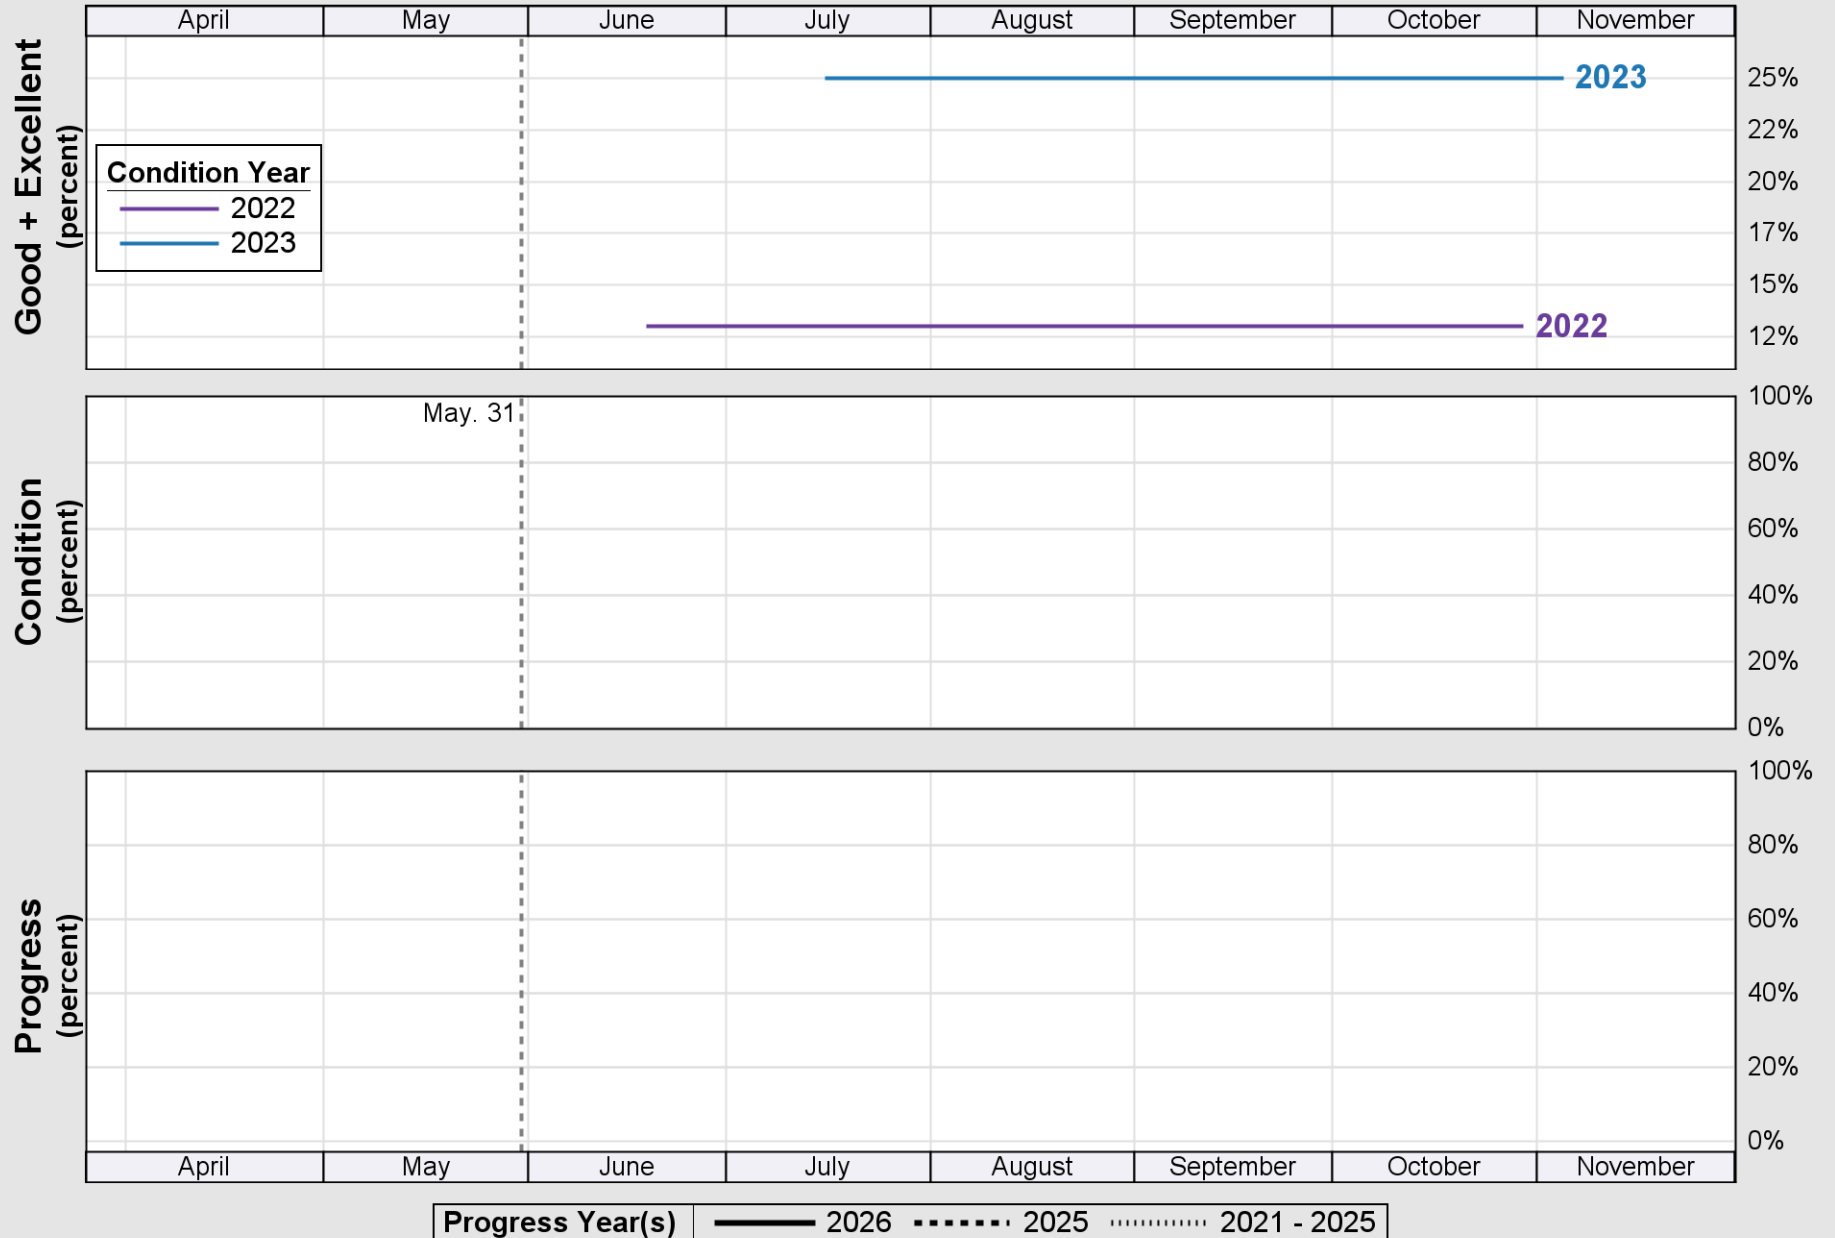

USDA

Crop Progress and Condition: Corn in New Mexico , 2026

NASS

Progress Year(s) ——— 2026 ····· 2025 ······ 2021 - 2025

Source: National Agricultural Statistics Service (NASS), Crop Progress Report

USDA

Crop Progress and Condition: Cotton in New Mexico , 2026

NASS

Source: National Agricultural Statistics Service (NASS), Crop Progress Report

USDA

Crop Progress and Condition: Pasture and Range in New Mexico , 2026

NASS

Source: National Agricultural Statistics Service (NASS), Crop Progress Report

USDA

Crop Progress and Condition: Peanuts in New Mexico , 2026

NASS

Source: National Agricultural Statistics Service (NASS), Crop Progress Report

USDA

Crop Progress and Condition: Winter Wheat in New Mexico , 2026