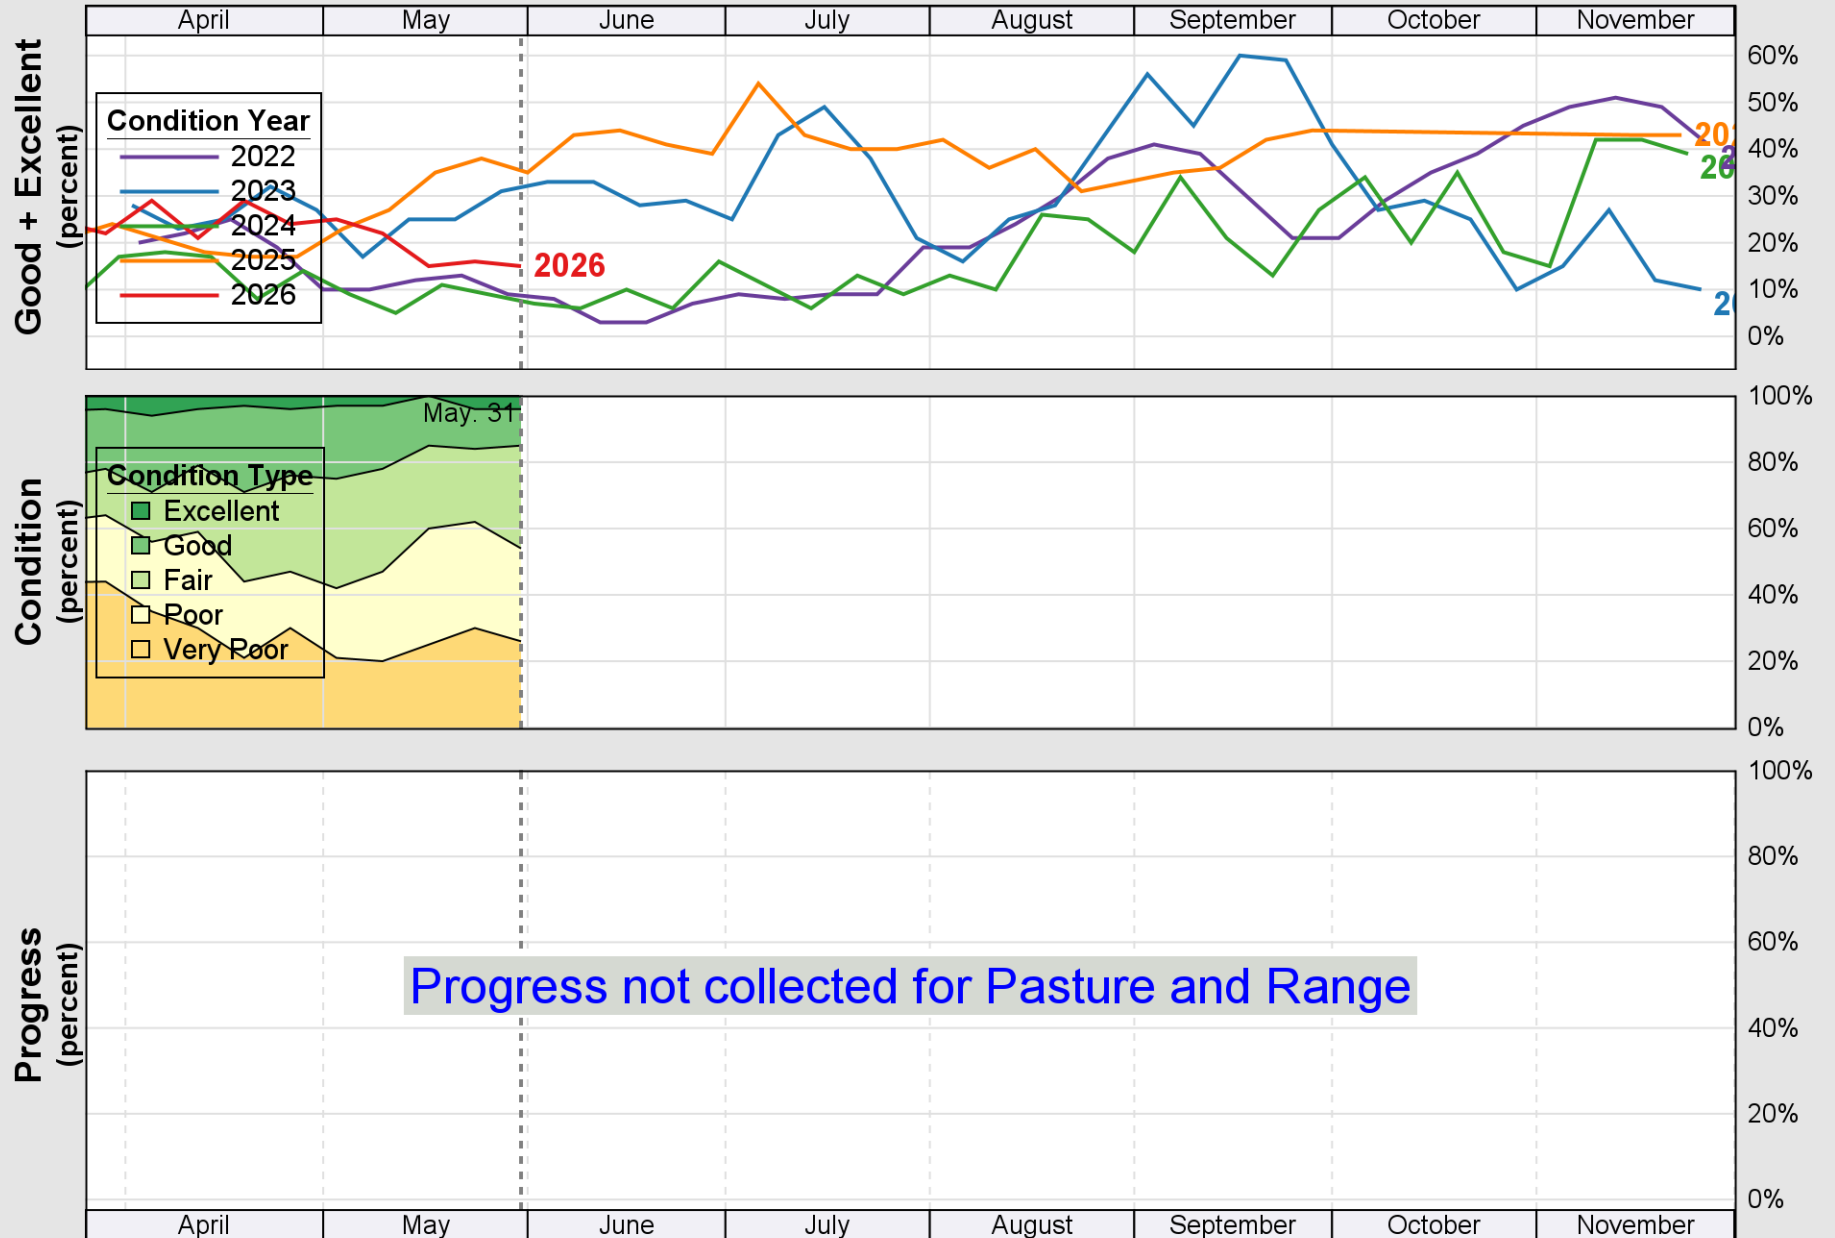

USDA

Crop Progress and Condition: Corn in New Mexico , 2026

NASS

Progress Year(s) ——— 2026 ····· 2025 ······ 2021 - 2025

Source: National Agricultural Statistics Service (NASS), Crop Progress Report

USDA

Crop Progress and Condition: Cotton in New Mexico , 2026

NASS

Source: National Agricultural Statistics Service (NASS), Crop Progress Report

USDA

Crop Progress and Condition: Pasture and Range in New Mexico , 2026

NASS

Source: National Agricultural Statistics Service (NASS), Crop Progress Report

USDA

Crop Progress and Condition: Peanuts in New Mexico , 2026

NASS

Source: National Agricultural Statistics Service (NASS), Crop Progress Report

USDA

Crop Progress and Condition: Winter Wheat in New Mexico , 2026