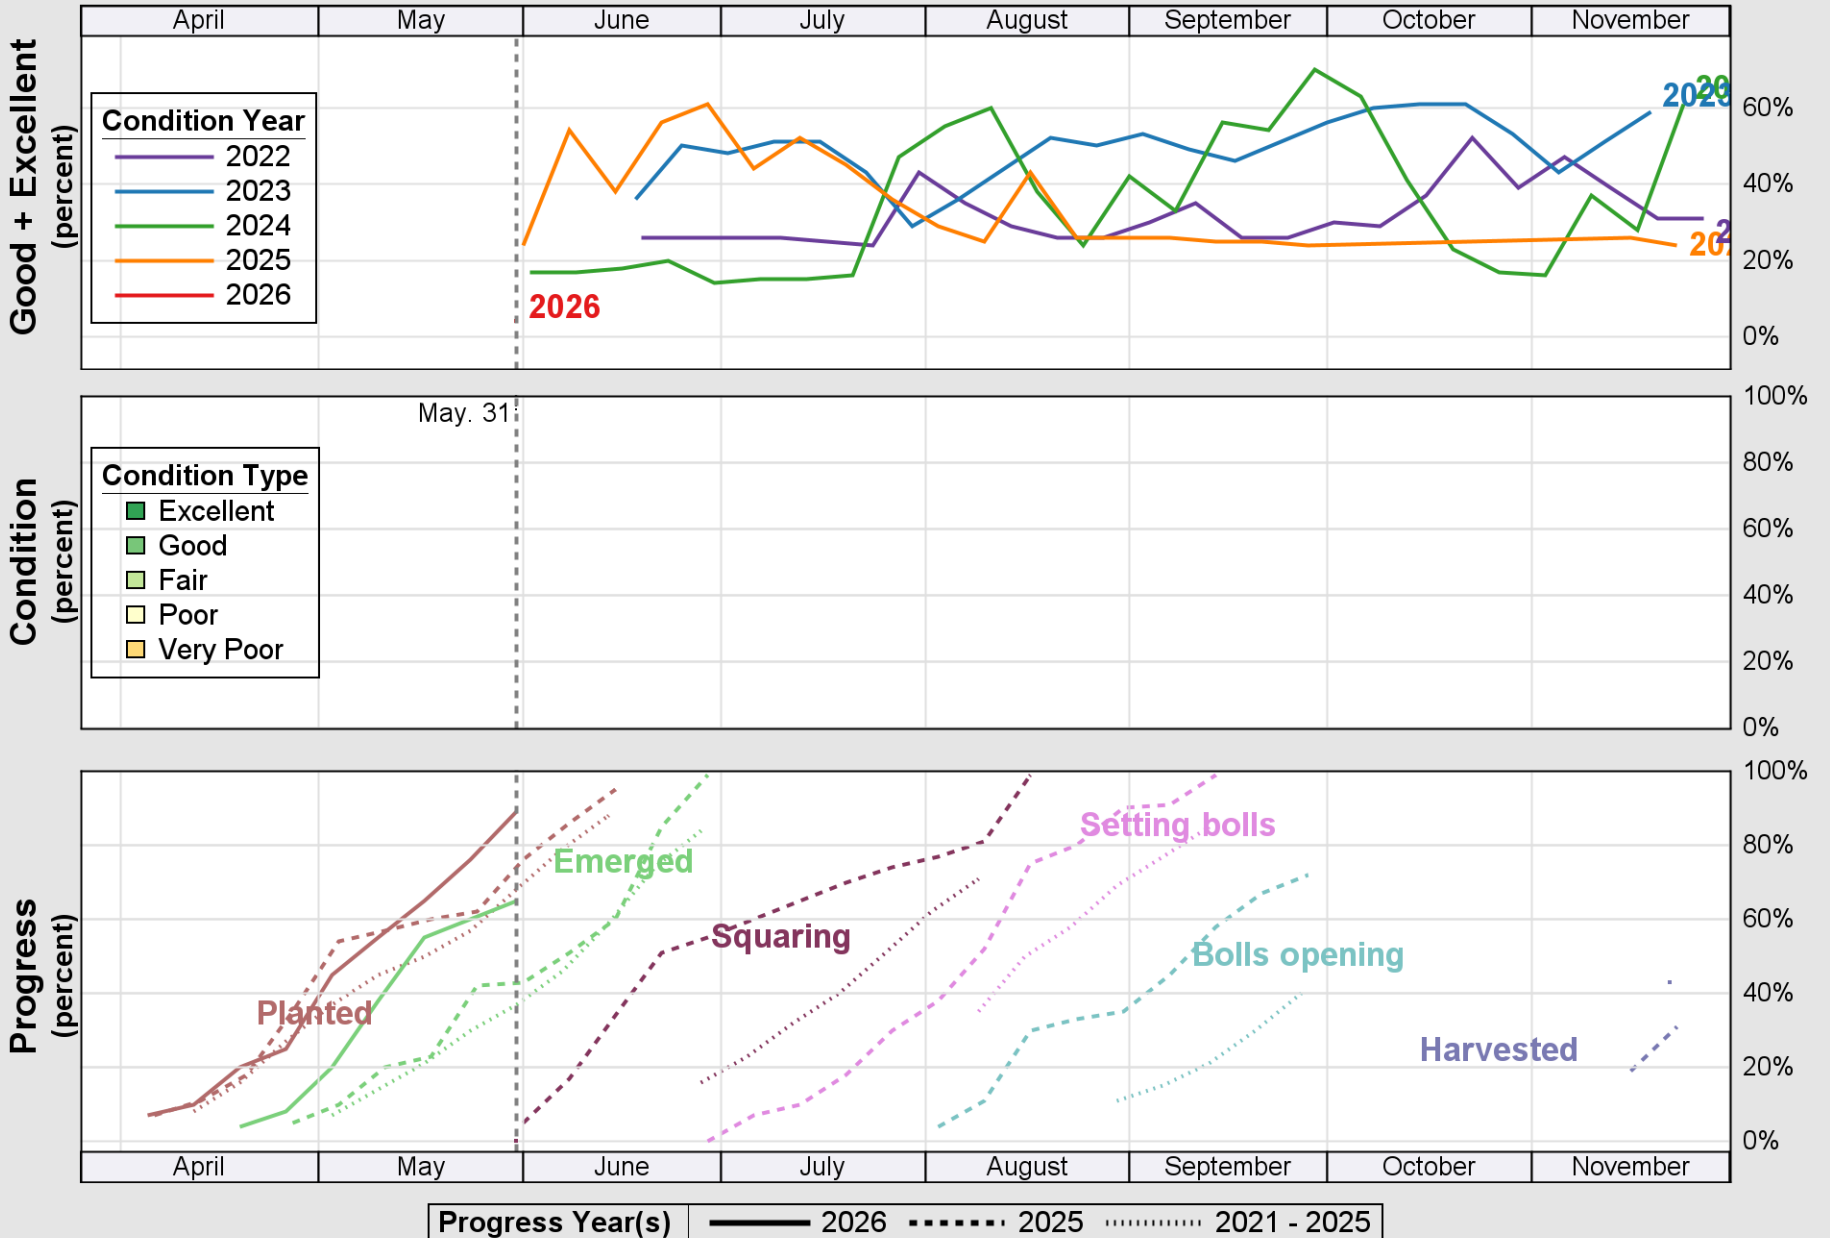

USDA

Crop Progress and Condition: Corn in New Mexico , 2026

NASS

Progress Year(s) ——— 2026 ····· 2025 ······ 2021 - 2025

Source: National Agricultural Statistics Service (NASS), Crop Progress Report

USDA

Crop Progress and Condition: Cotton in New Mexico , 2026

NASS

Source: National Agricultural Statistics Service (NASS), Crop Progress Report

USDA

Crop Progress and Condition: Pasture and Range in New Mexico , 2026

NASS

Source: National Agricultural Statistics Service (NASS), Crop Progress Report

USDA

Crop Progress and Condition: Peanuts in New Mexico , 2026

NASS

Source: National Agricultural Statistics Service (NASS), Crop Progress Report

USDA

Crop Progress and Condition: Winter Wheat in New Mexico , 2026