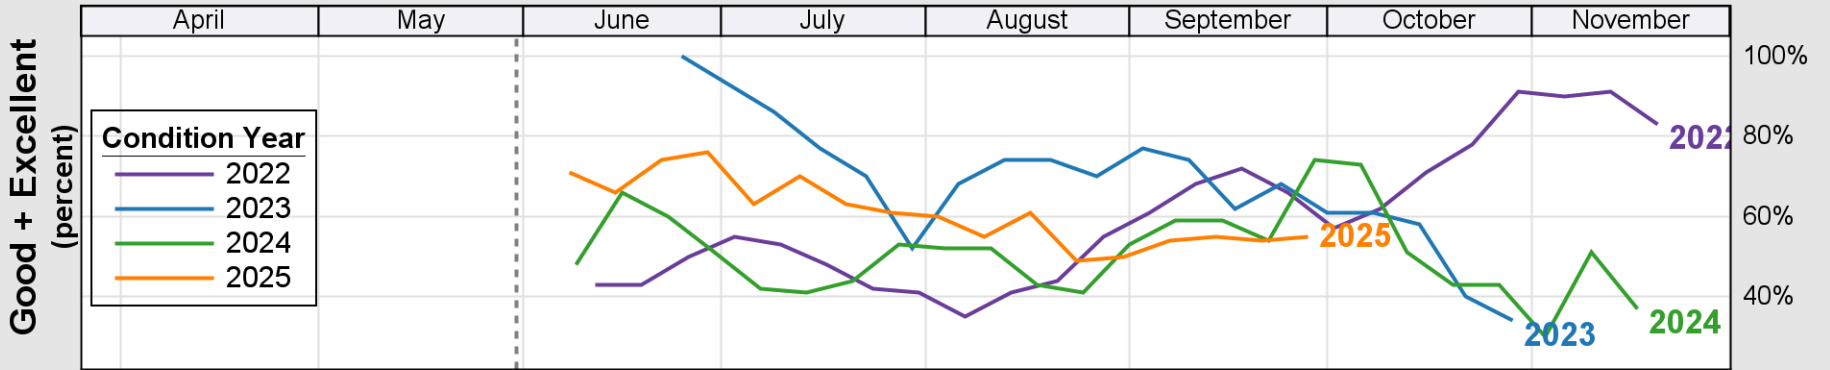

USDA

Crop Progress and Condition: Corn in New Mexico , 2026

NASS

Progress Year(s) ——— 2026 ····· 2025 ······ 2021 - 2025

Source: National Agricultural Statistics Service (NASS), Crop Progress Report

USDA

Crop Progress and Condition: Cotton in New Mexico , 2026