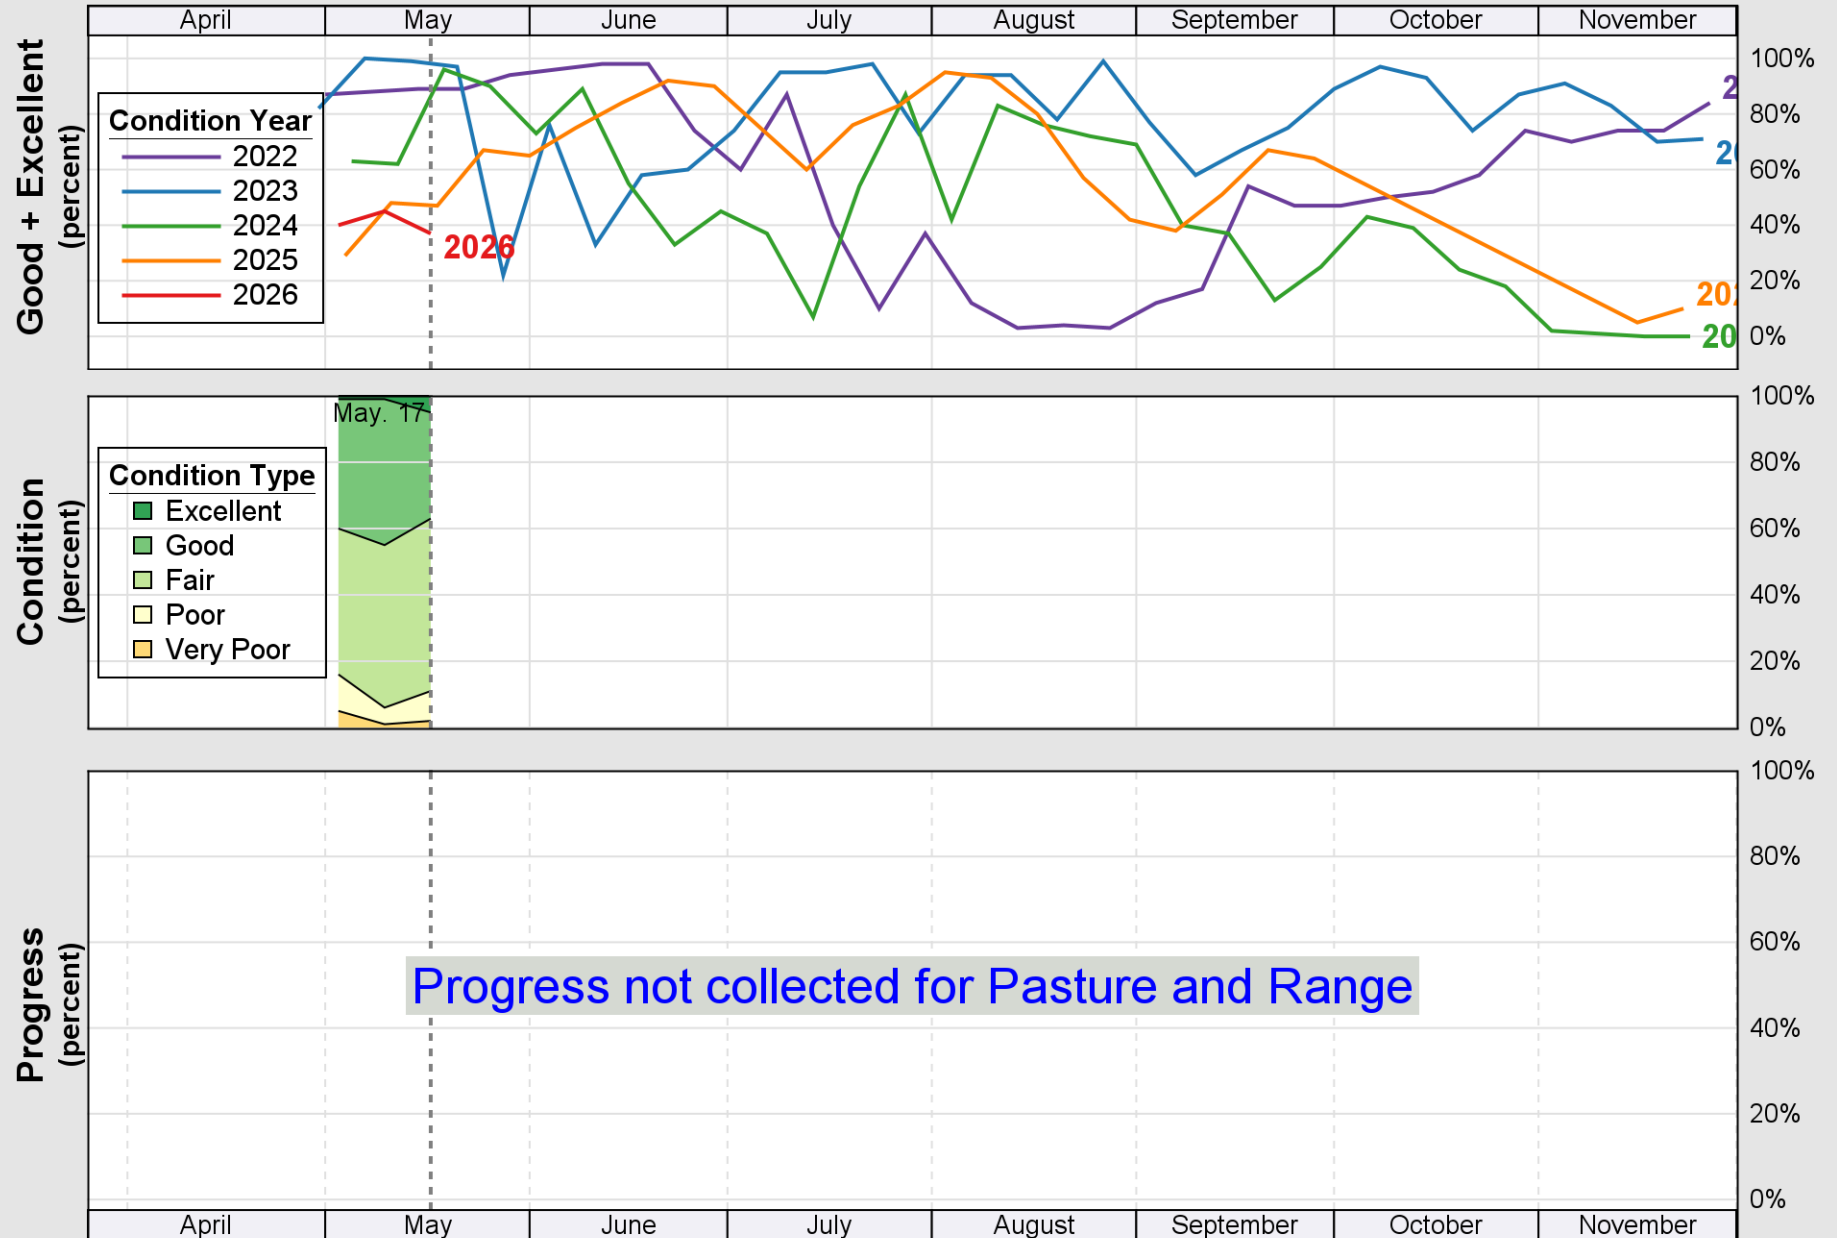

USDA

Crop Progress and Condition: Pasture and Range in New Jersey , 2026

NASS

Source: National Agricultural Statistics Service (NASS), Crop Progress Report