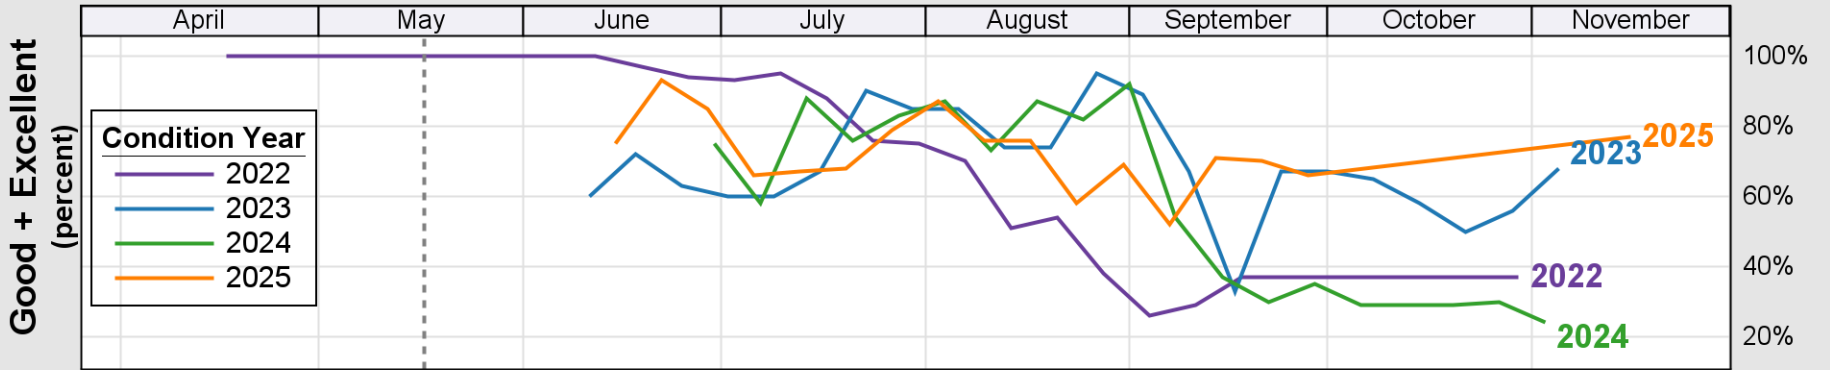

# Crop Progress and Condition: Corn in New Jersey , 2026

NASS

Progress Year(s) ——— 2026    ..... 2025    ..... 2021 - 2025

Source: National Agricultural Statistics Service (NASS), Crop Progress Report

USDA

# Crop Progress and Condition: Pasture and Range in New Jersey , 2026

NASS

Source: National Agricultural Statistics Service (NASS), Crop Progress Report

USDA

# Crop Progress and Condition: Soybeans in New Jersey , 2026

NASS

Progress Year(s) ——— 2026    ..... 2025    ..... 2021 - 2025

Source: National Agricultural Statistics Service (NASS), Crop Progress Report