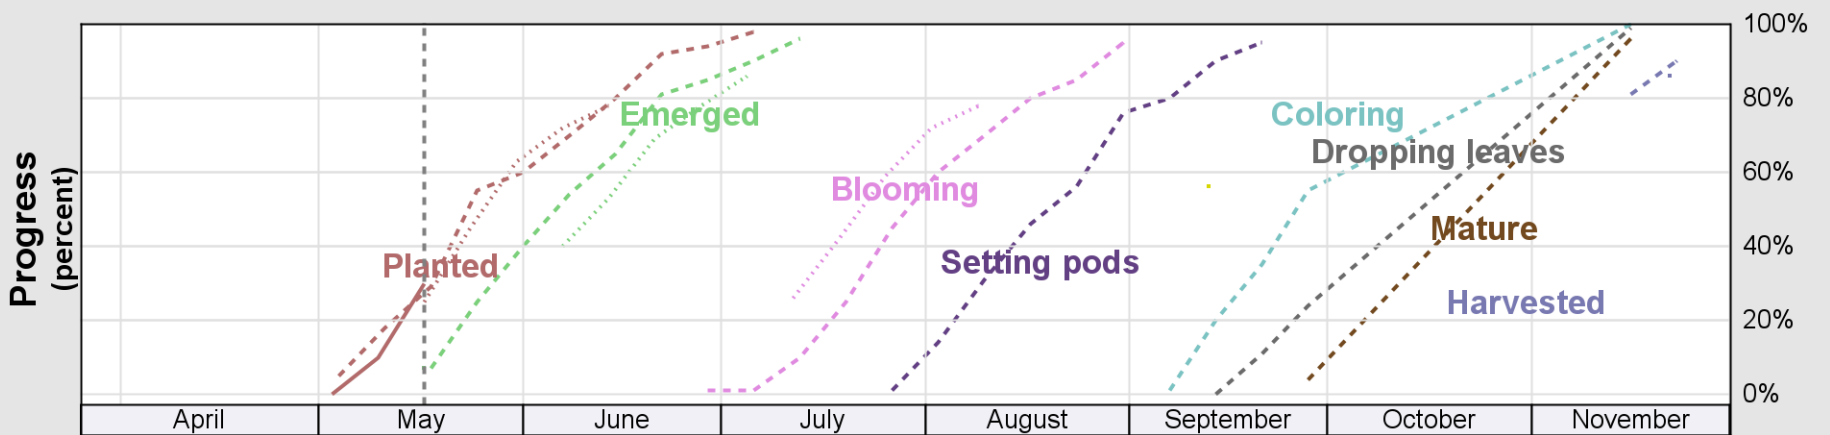

USDA

Crop Progress and Condition: Soybeans in New Jersey , 2026

NASS

Progress Year(s) ——— 2026   2025   ..... 2021 - 2025

Source: National Agricultural Statistics Service (NASS), Crop Progress Report