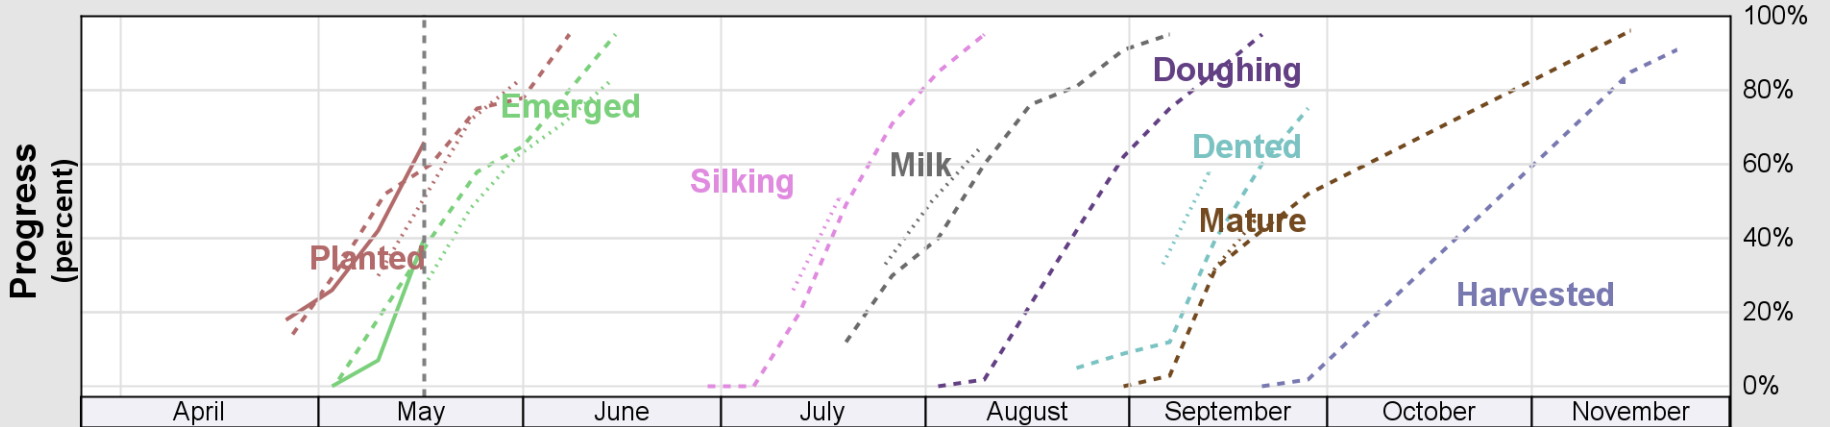

# Crop Progress and Condition: Corn in New Jersey , 2026

NASS

Progress Year(s) ——— 2026    ..... 2025    ..... 2021 - 2025

Source: National Agricultural Statistics Service (NASS), Crop Progress Report

USDA