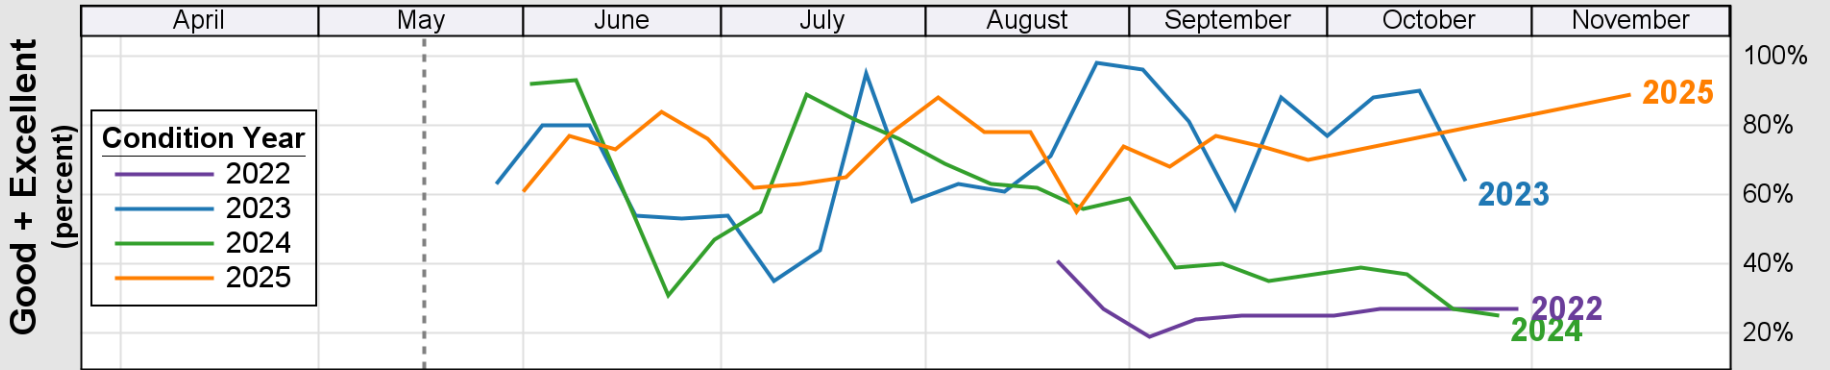

# Crop Progress and Condition: Corn in New Jersey , 2026

NASS

Progress Year(s) ——— 2026    ..... 2025    ..... 2021 - 2025

Source: National Agricultural Statistics Service (NASS), Crop Progress Report

USDA