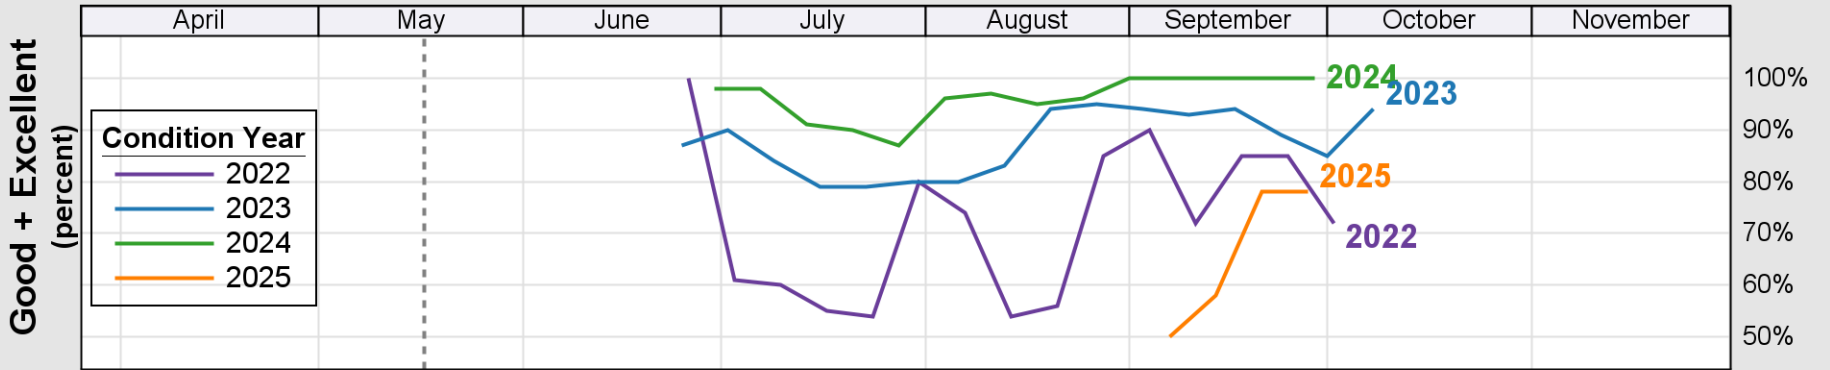

USDA

Crop Progress and Condition: Corn in New Hampshire , 2026

NASS

Progress Year(s) — 2026 2025 2021 - 2025

Source: National Agricultural Statistics Service (NASS), Crop Progress Report

USDA Crop Progress and Condition: Pasture and Range in New Hampshire, 2026 NASS