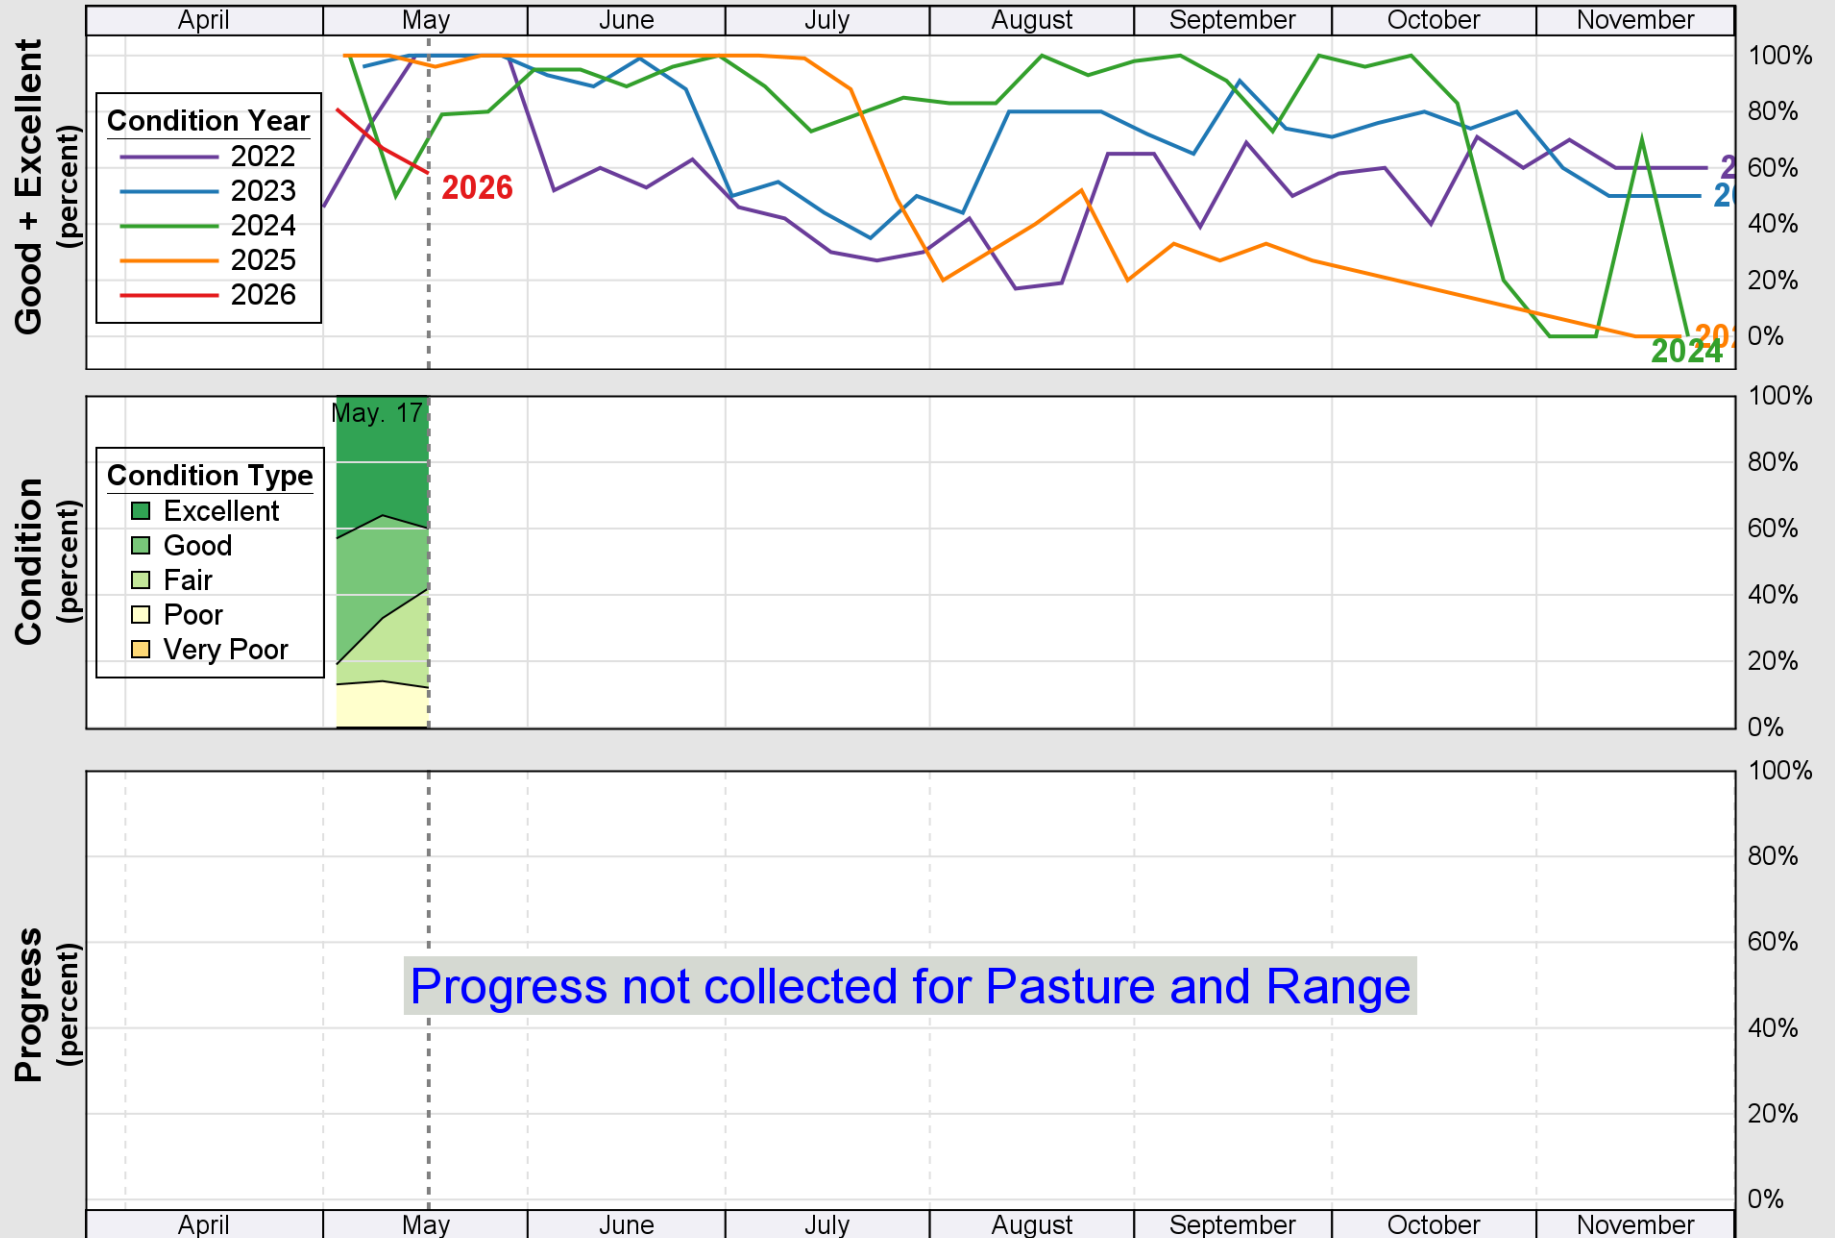

USDA

Crop Progress and Condition: Corn in New Hampshire , 2026

NASS

Progress Year(s) — 2026 2025 2021 - 2025

Source: National Agricultural Statistics Service (NASS), Crop Progress Report

USDA Crop Progress and Condition: Pasture and Range in New Hampshire, 2026 NASS

Source: National Agricultural Statistics Service (NASS), Crop Progress Report