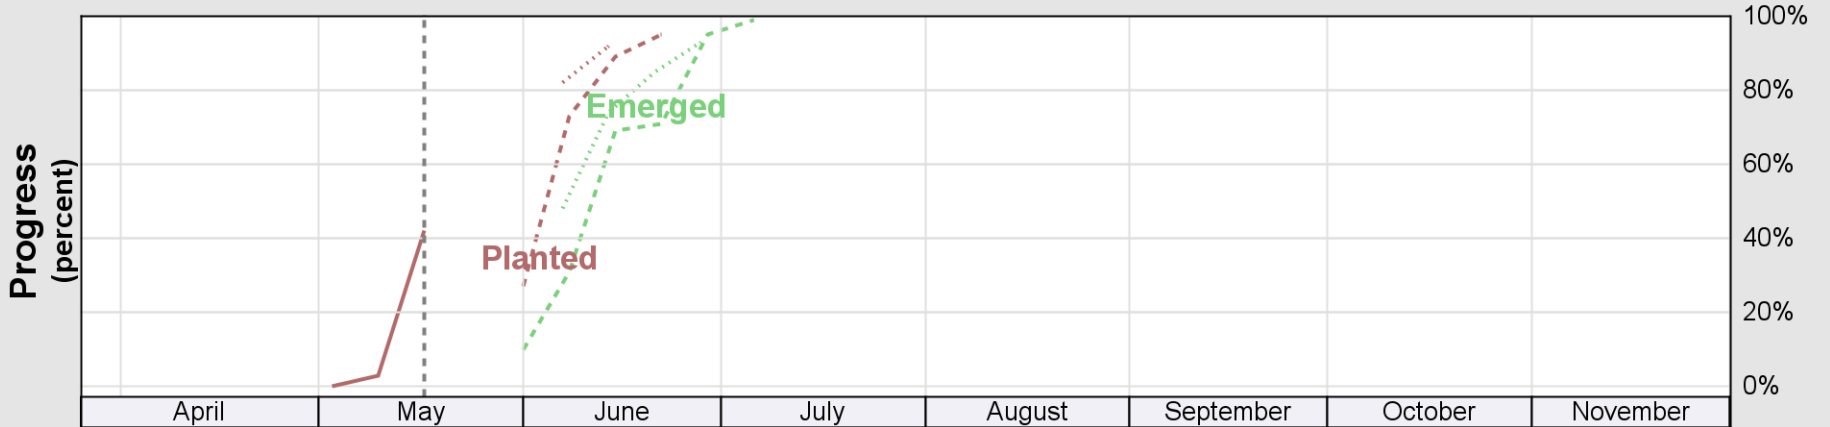

USDA

Crop Progress and Condition: Corn in New Hampshire , 2026

NASS

Progress Year(s) — 2026 2025 2021 - 2025

Source: National Agricultural Statistics Service (NASS), Crop Progress Report

USDA Crop Progress and Condition: Pasture and Range in New Hampshire, 2026 NASS