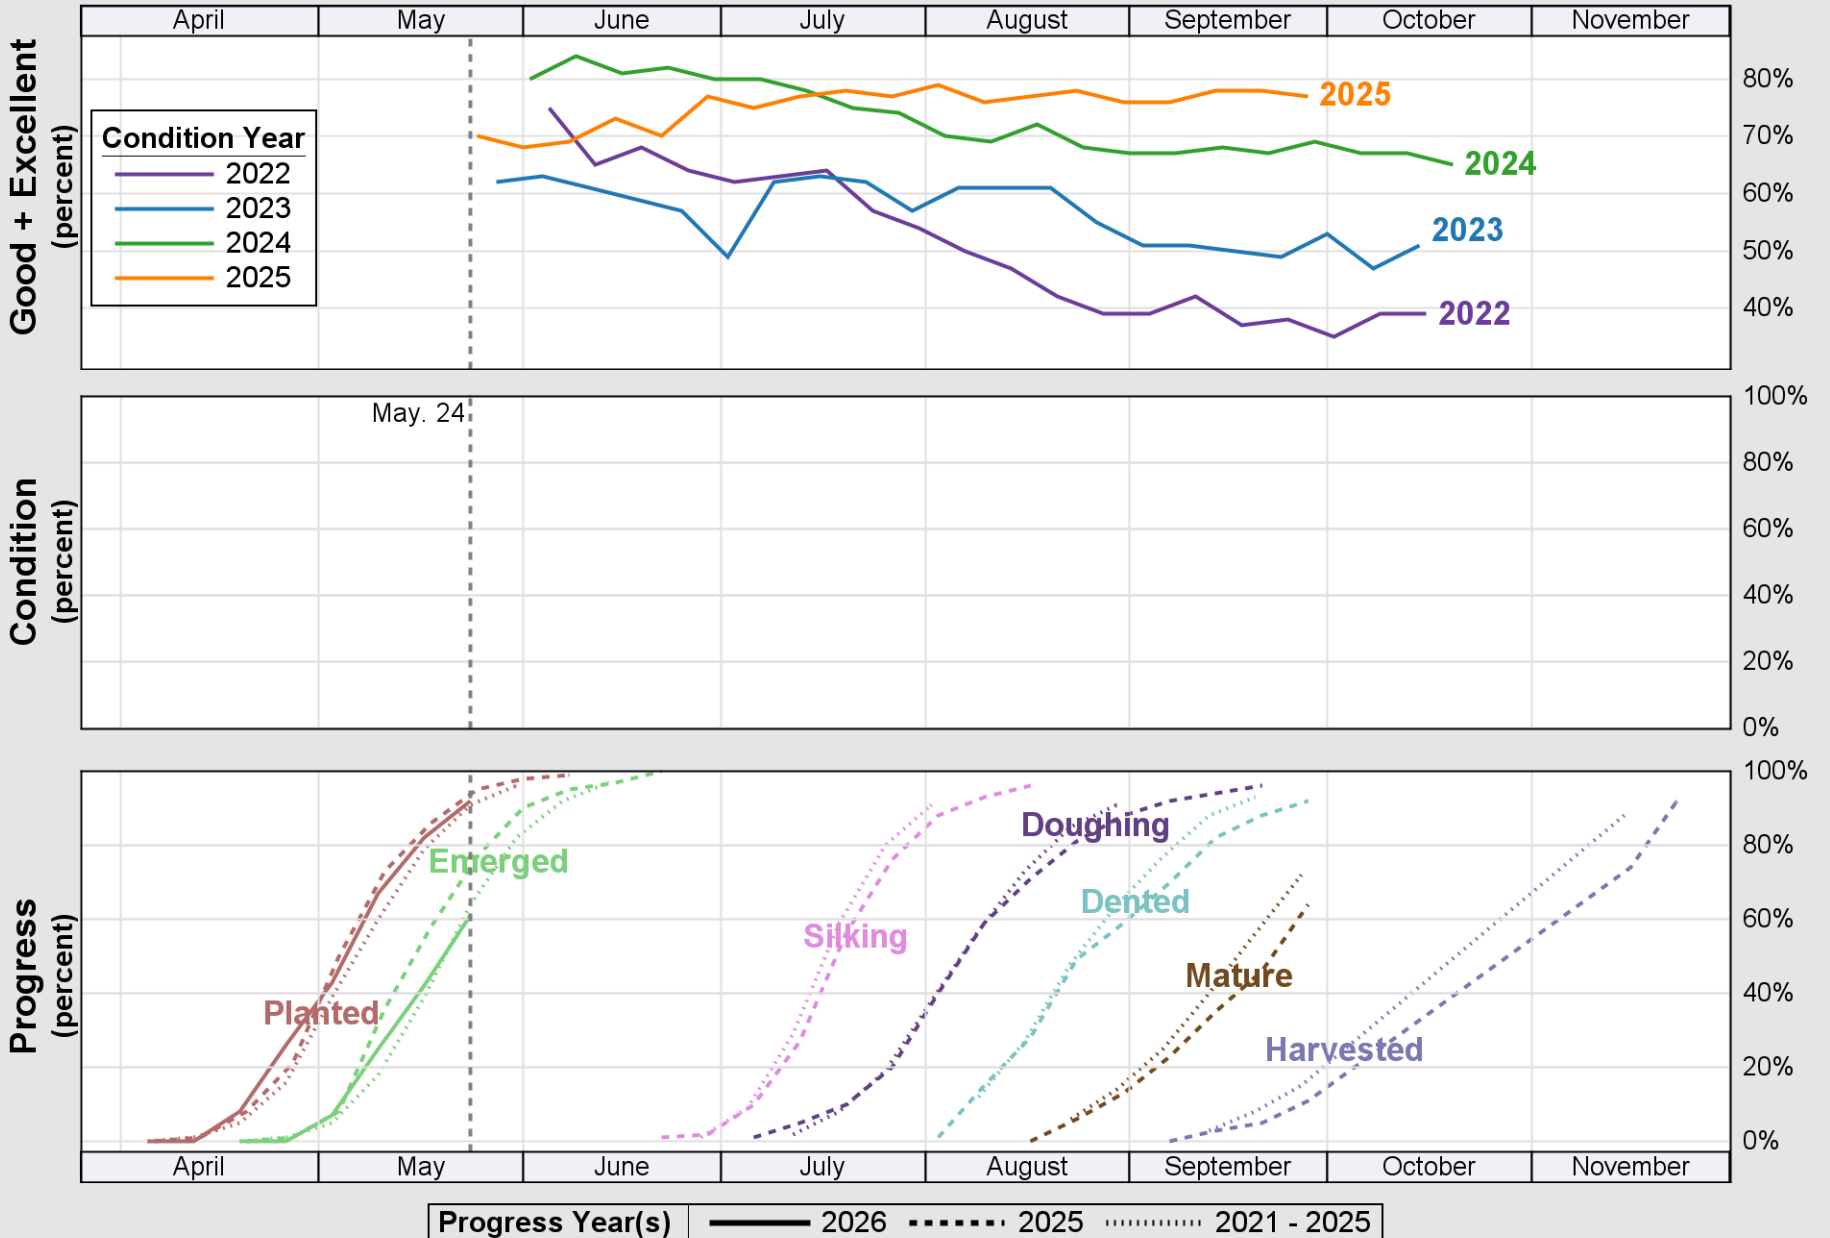

USDA

Crop Progress and Condition: Corn in Nebraska , 2026

NASS

Source: National Agricultural Statistics Service (NASS), Crop Progress Report

USDA

Crop Progress and Condition: Oats in Nebraska , 2026

NASS

Source: National Agricultural Statistics Service (NASS), Crop Progress Report

Source: National Agricultural Statistics Service (NASS), Crop Progress Report

Crop Progress and Condition: Sorghum in Nebraska , 2026

Source: National Agricultural Statistics Service (NASS), Crop Progress Report

USDA

Crop Progress and Condition: Soybeans in Nebraska , 2026

NASS

Source: National Agricultural Statistics Service (NASS), Crop Progress Report

USDA

Crop Progress and Condition: Winter Wheat in Nebraska , 2026

NASS

Source: National Agricultural Statistics Service (NASS), Crop Progress Report