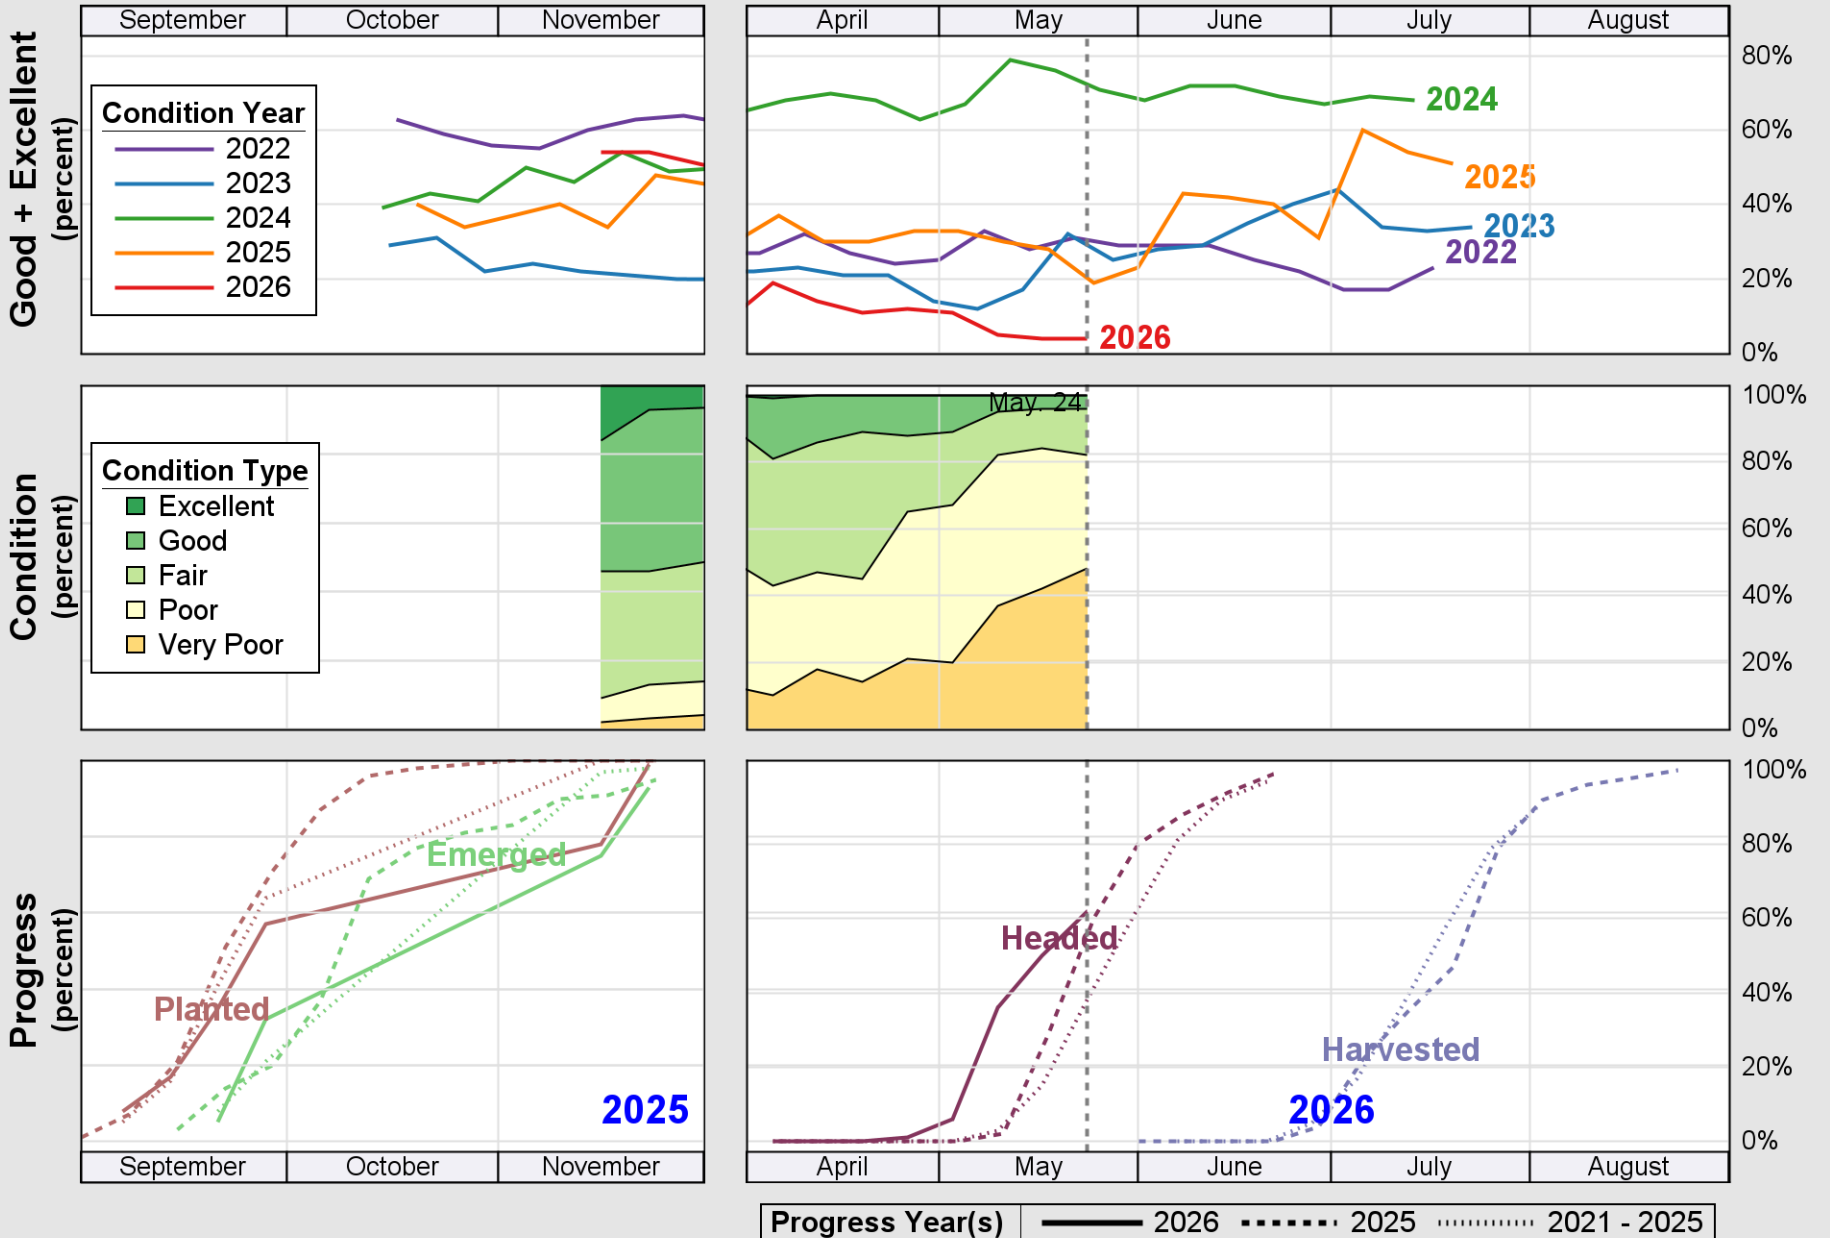

USDA

Crop Progress and Condition: Corn in Nebraska , 2026

NASS

Source: National Agricultural Statistics Service (NASS), Crop Progress Report

USDA

Crop Progress and Condition: Oats in Nebraska , 2026

NASS

Source: National Agricultural Statistics Service (NASS), Crop Progress Report

Source: National Agricultural Statistics Service (NASS), Crop Progress Report

Crop Progress and Condition: Sorghum in Nebraska , 2026

Source: National Agricultural Statistics Service (NASS), Crop Progress Report

USDA

Crop Progress and Condition: Soybeans in Nebraska , 2026

NASS

Source: National Agricultural Statistics Service (NASS), Crop Progress Report

USDA

Crop Progress and Condition: Winter Wheat in Nebraska , 2026

NASS

Source: National Agricultural Statistics Service (NASS), Crop Progress Report