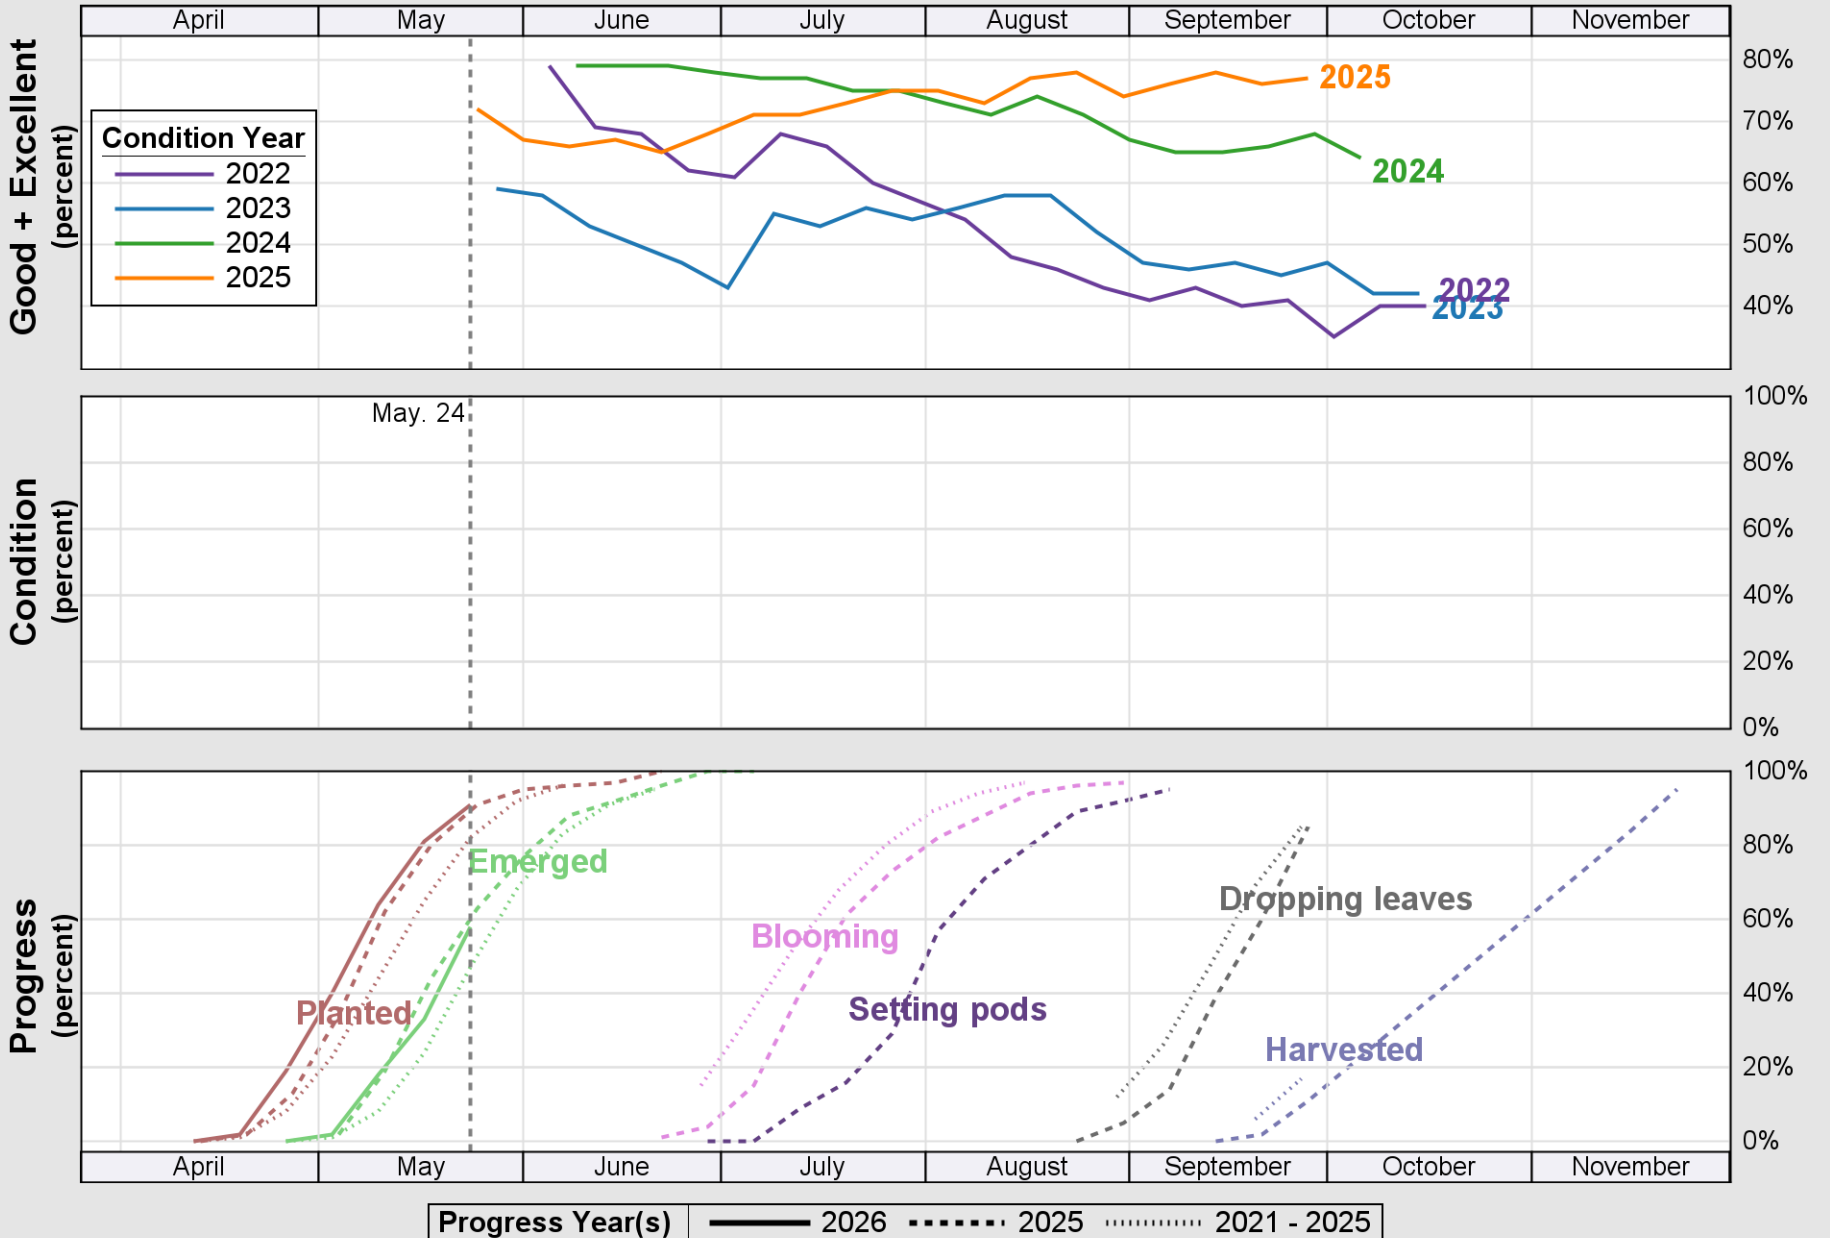

USDA

Crop Progress and Condition: Corn in Nebraska , 2026

NASS

Source: National Agricultural Statistics Service (NASS), Crop Progress Report

USDA

Crop Progress and Condition: Oats in Nebraska , 2026

NASS

Source: National Agricultural Statistics Service (NASS), Crop Progress Report

Source: National Agricultural Statistics Service (NASS), Crop Progress Report

Crop Progress and Condition: Sorghum in Nebraska , 2026

Source: National Agricultural Statistics Service (NASS), Crop Progress Report

USDA

Crop Progress and Condition: Soybeans in Nebraska , 2026

NASS

Source: National Agricultural Statistics Service (NASS), Crop Progress Report

USDA

Crop Progress and Condition: Winter Wheat in Nebraska , 2026