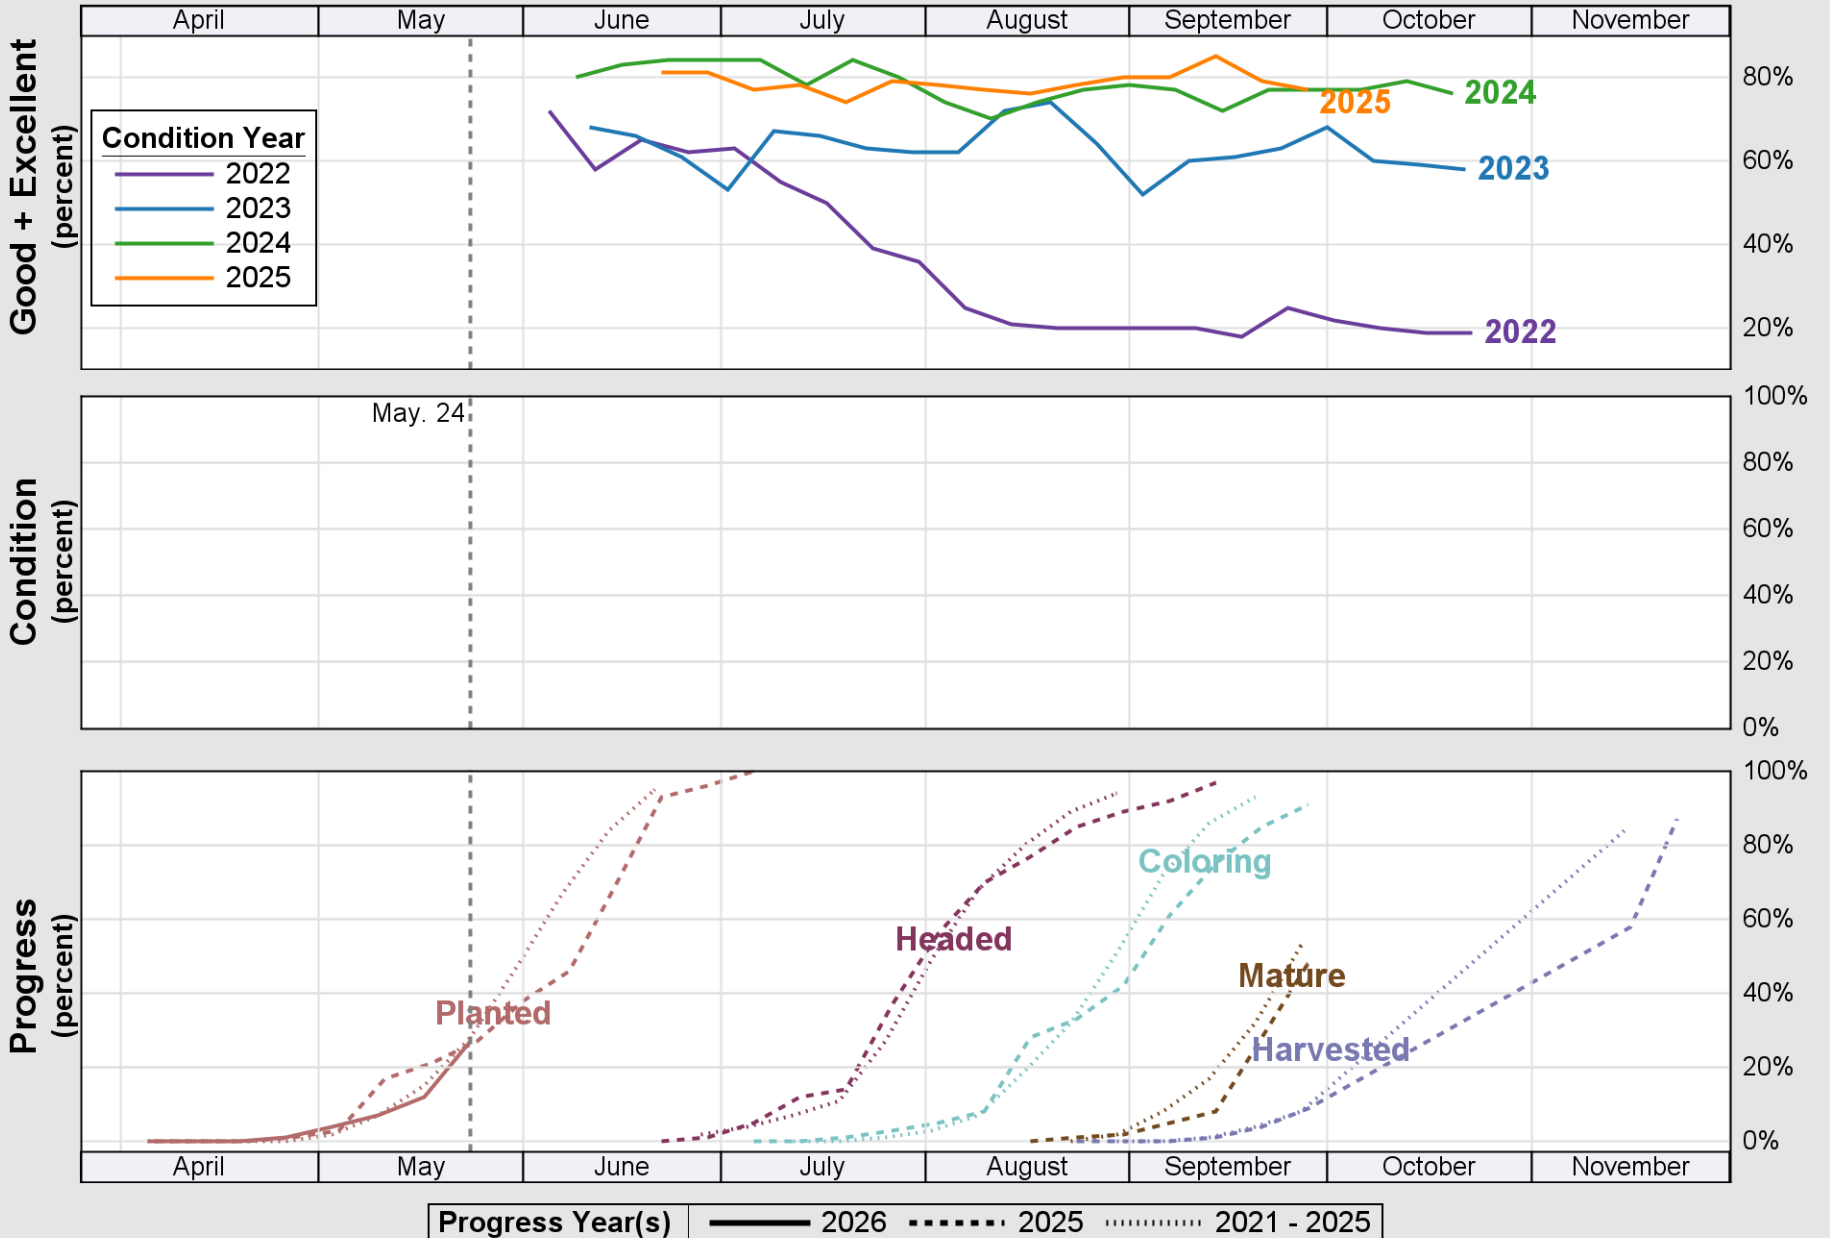

USDA

Crop Progress and Condition: Corn in Nebraska , 2026

NASS

Source: National Agricultural Statistics Service (NASS), Crop Progress Report

USDA

Crop Progress and Condition: Oats in Nebraska , 2026

NASS

Source: National Agricultural Statistics Service (NASS), Crop Progress Report

Source: National Agricultural Statistics Service (NASS), Crop Progress Report

Crop Progress and Condition: Sorghum in Nebraska , 2026

Source: National Agricultural Statistics Service (NASS), Crop Progress Report

USDA

Crop Progress and Condition: Soybeans in Nebraska , 2026

NASS

Source: National Agricultural Statistics Service (NASS), Crop Progress Report

USDA

Crop Progress and Condition: Winter Wheat in Nebraska , 2026