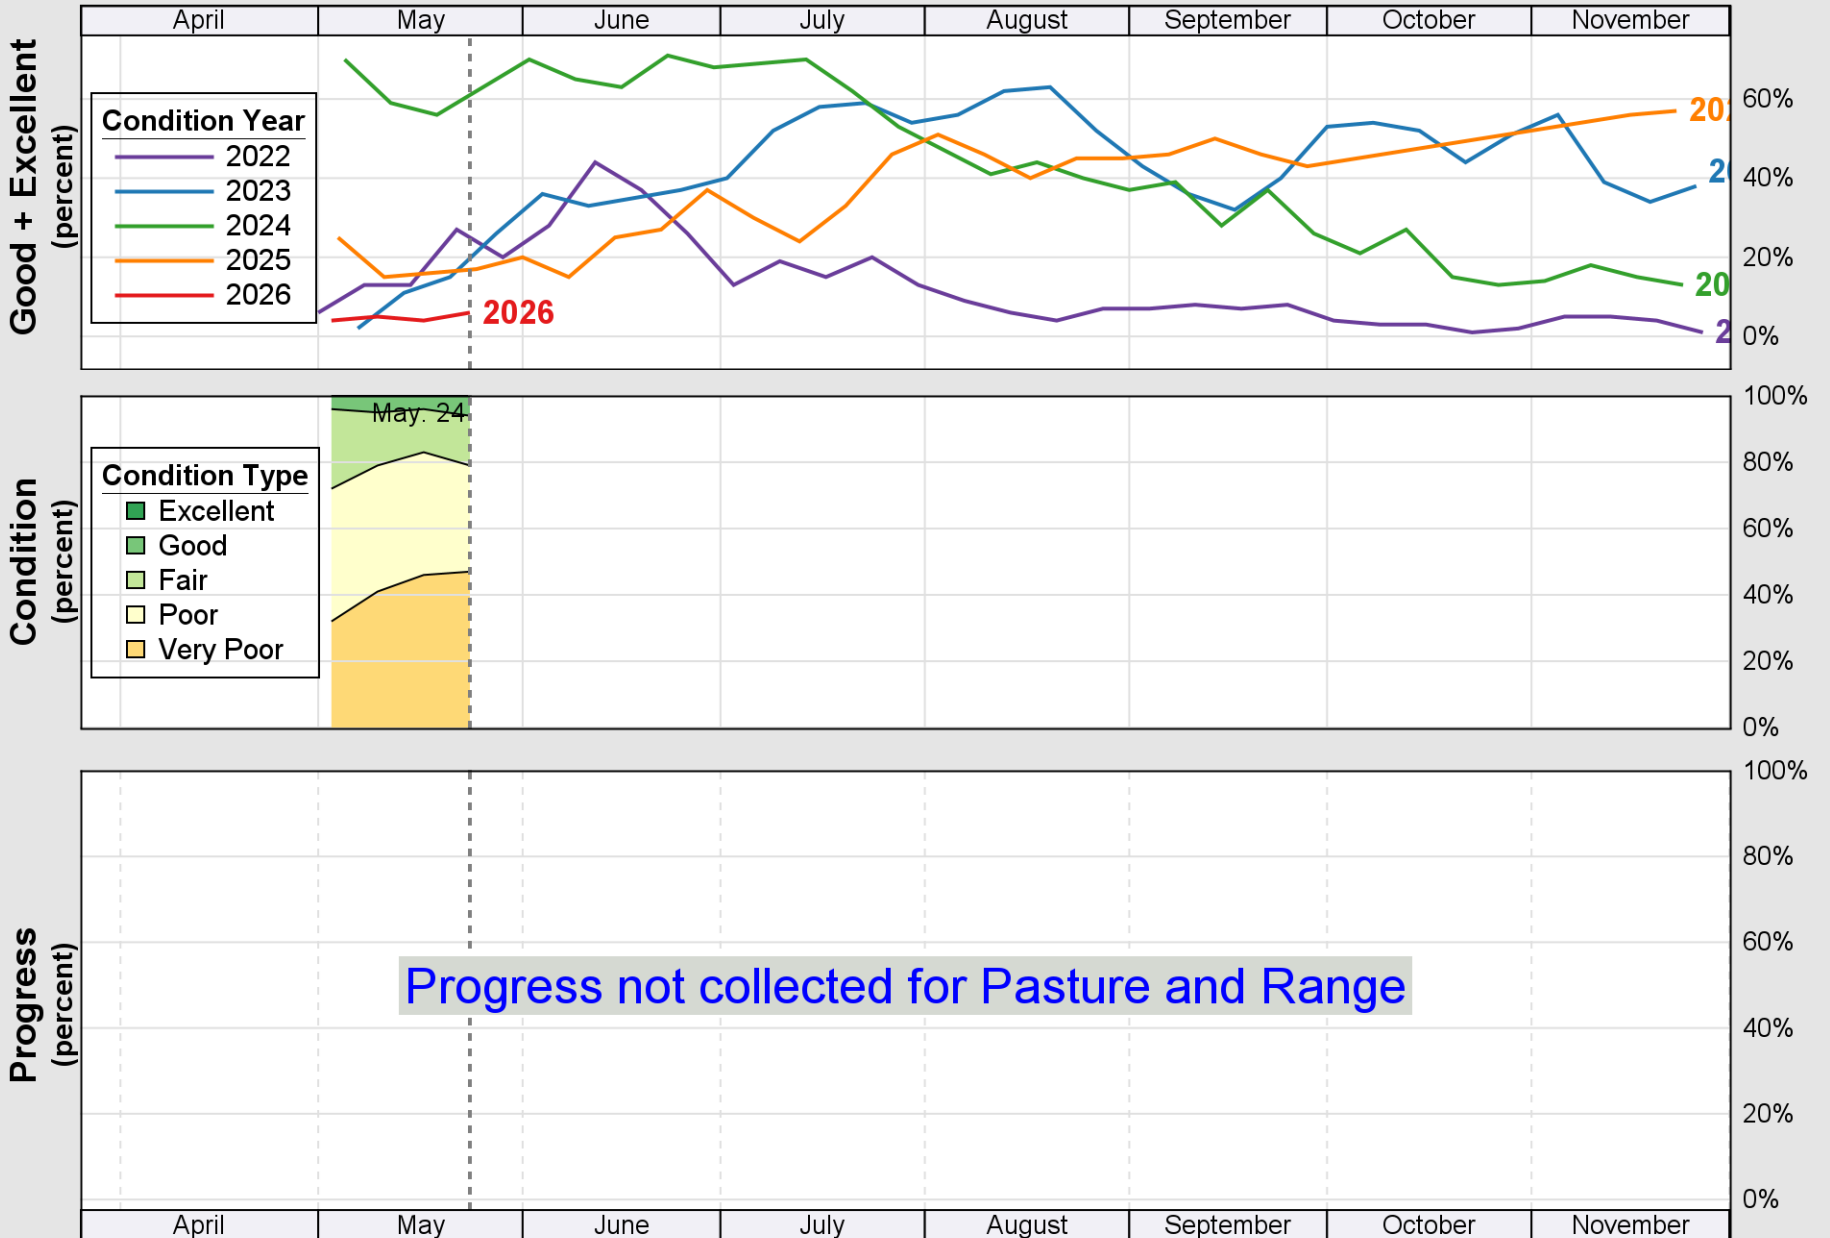

USDA

Crop Progress and Condition: Corn in Nebraska , 2026

NASS

Source: National Agricultural Statistics Service (NASS), Crop Progress Report

USDA

Crop Progress and Condition: Oats in Nebraska , 2026

NASS

Source: National Agricultural Statistics Service (NASS), Crop Progress Report

Source: National Agricultural Statistics Service (NASS), Crop Progress Report

Crop Progress and Condition: Sorghum in Nebraska , 2026

Source: National Agricultural Statistics Service (NASS), Crop Progress Report

USDA

Crop Progress and Condition: Soybeans in Nebraska , 2026

NASS

Source: National Agricultural Statistics Service (NASS), Crop Progress Report

USDA

Crop Progress and Condition: Winter Wheat in Nebraska , 2026