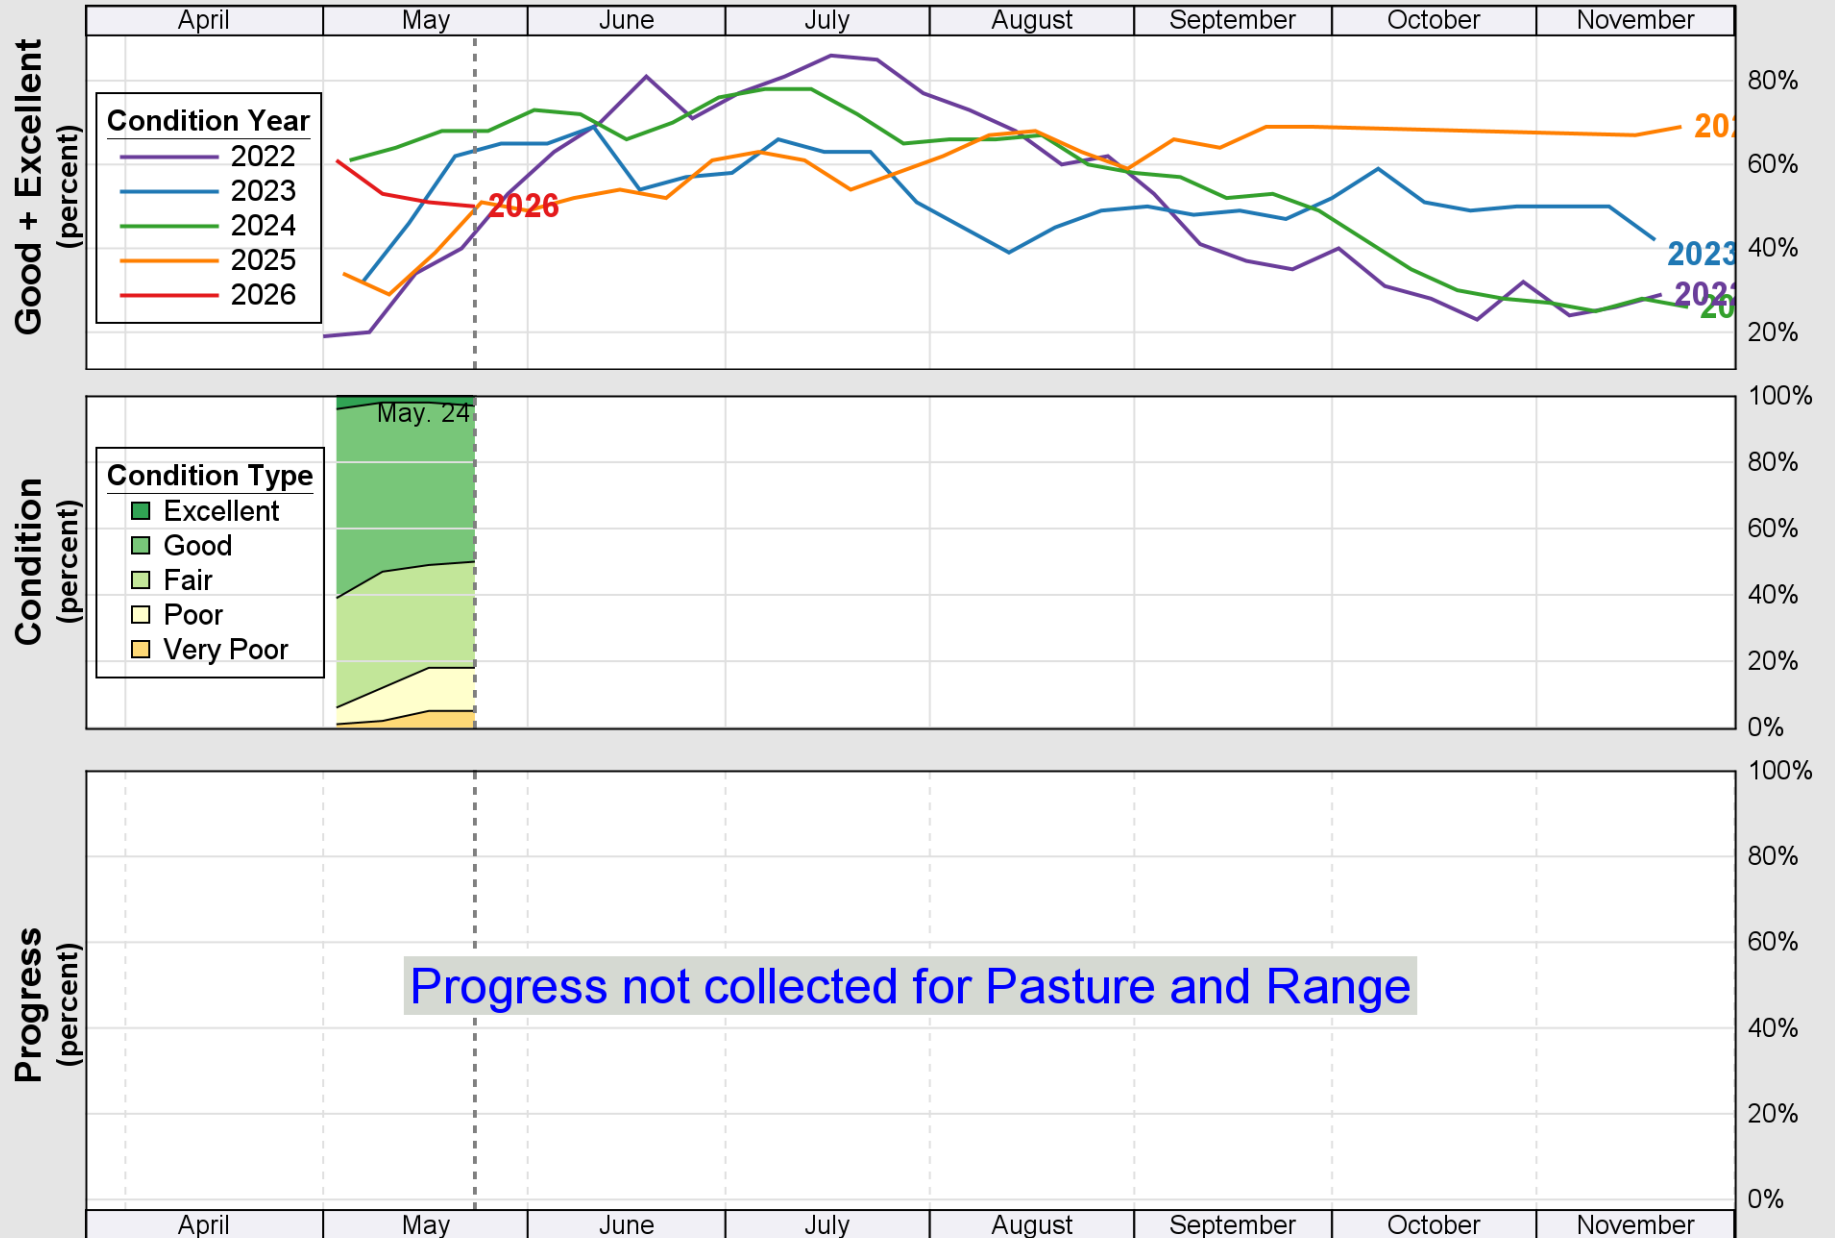

USDA

Crop Progress and Condition: Barley in North Dakota , 2026

NASS

Source: National Agricultural Statistics Service (NASS), Crop Progress Report

USDA

Crop Progress and Condition: Corn in North Dakota , 2026

NASS

Source: National Agricultural Statistics Service (NASS), Crop Progress Report

USDA

Crop Progress and Condition: Oats in North Dakota , 2026

NASS

Progress Year(s) ——— 2026 ····· 2025 ······· 2021 - 2025

Source: National Agricultural Statistics Service (NASS), Crop Progress Report

Source: National Agricultural Statistics Service (NASS), Crop Progress Report

Source: National Agricultural Statistics Service (NASS), Crop Progress Report

Source: National Agricultural Statistics Service (NASS), Crop Progress Report

USDA

Crop Progress and Condition: Sugar Beets in North Dakota , 2026

NASS

Source: National Agricultural Statistics Service (NASS), Crop Progress Report