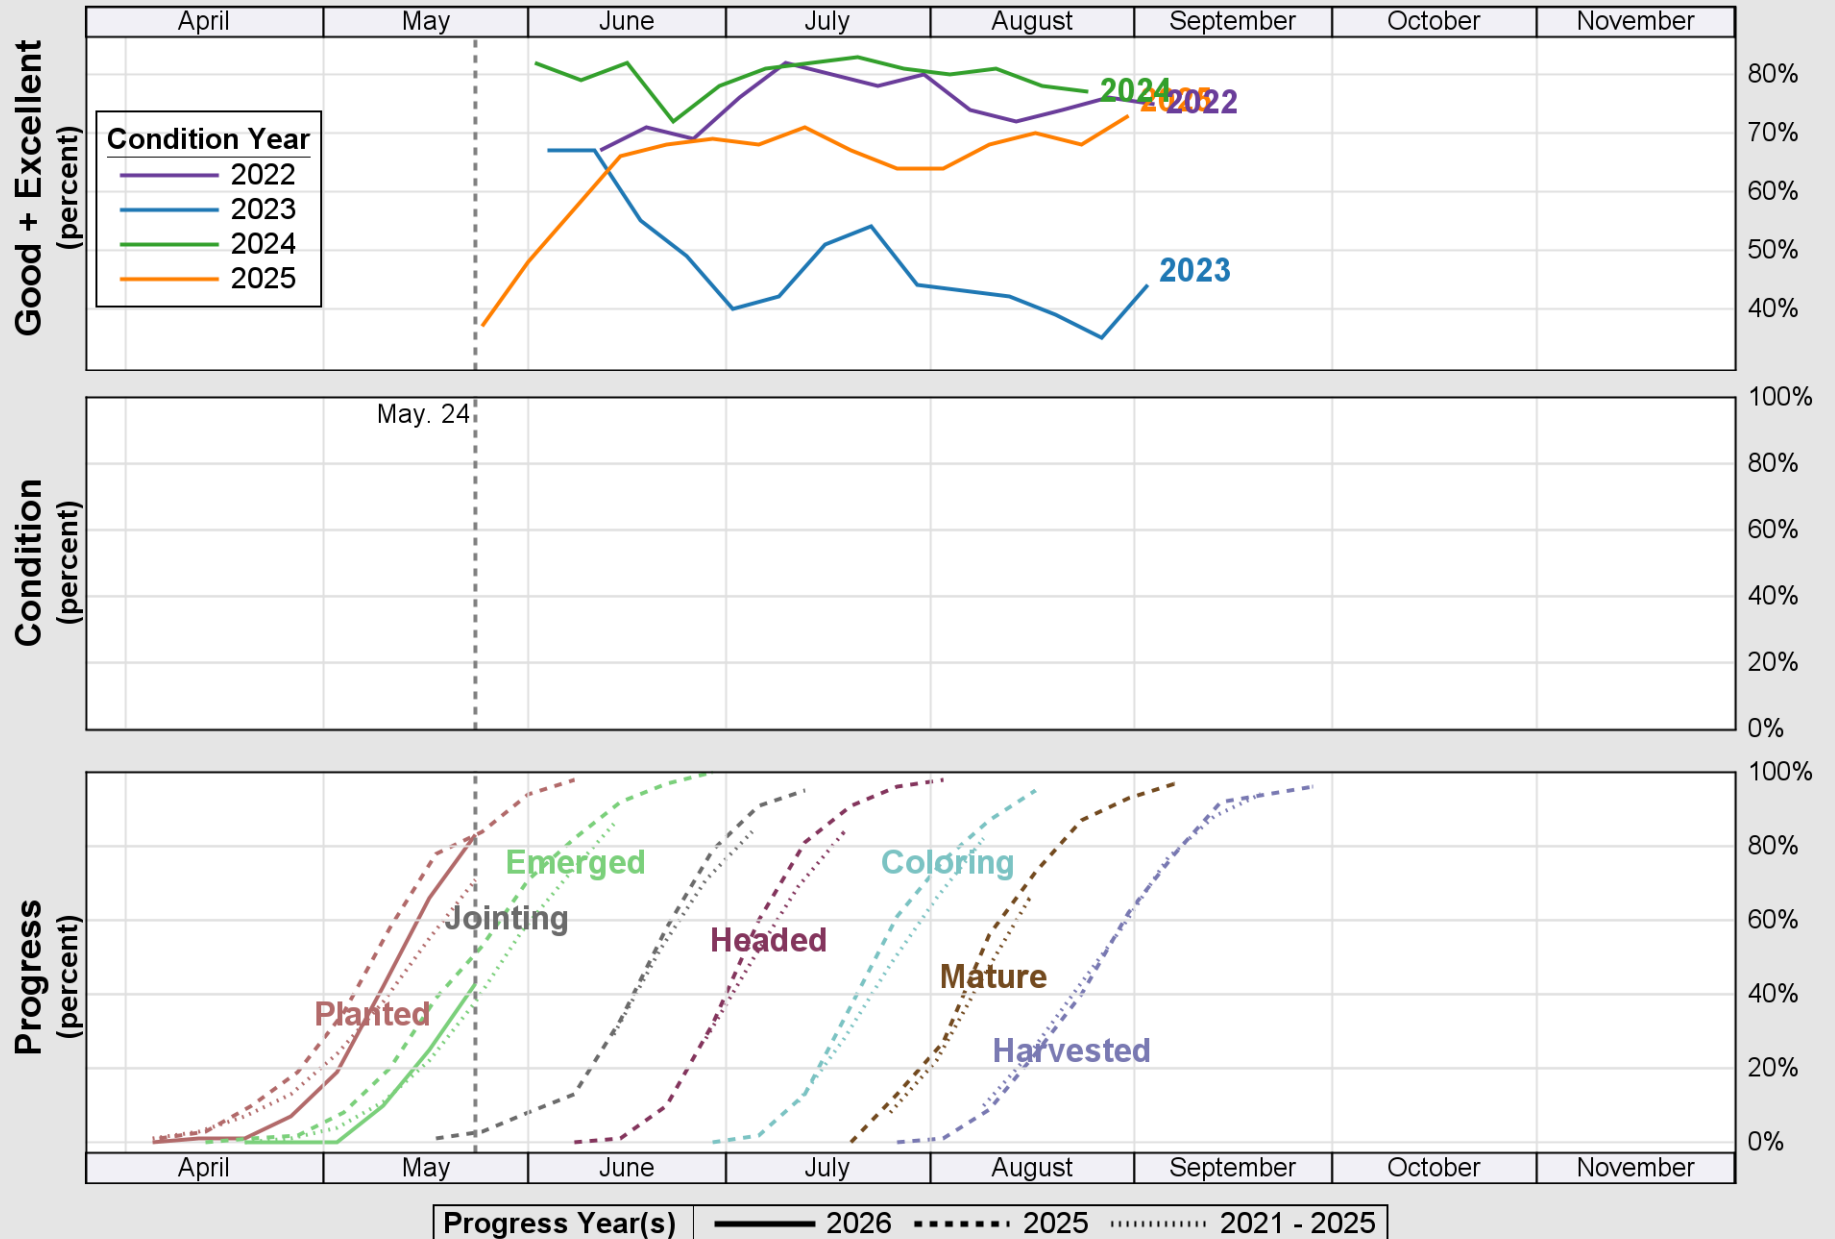

USDA

Crop Progress and Condition: Barley in North Dakota , 2026

NASS

Source: National Agricultural Statistics Service (NASS), Crop Progress Report

USDA

Crop Progress and Condition: Corn in North Dakota , 2026

NASS

Source: National Agricultural Statistics Service (NASS), Crop Progress Report

USDA

Crop Progress and Condition: Oats in North Dakota , 2026

NASS

Progress Year(s) ——— 2026 ····· 2025 ······· 2021 - 2025

Source: National Agricultural Statistics Service (NASS), Crop Progress Report

Source: National Agricultural Statistics Service (NASS), Crop Progress Report

Source: National Agricultural Statistics Service (NASS), Crop Progress Report

Source: National Agricultural Statistics Service (NASS), Crop Progress Report

USDA

Crop Progress and Condition: Sugar Beets in North Dakota , 2026

NASS

Source: National Agricultural Statistics Service (NASS), Crop Progress Report