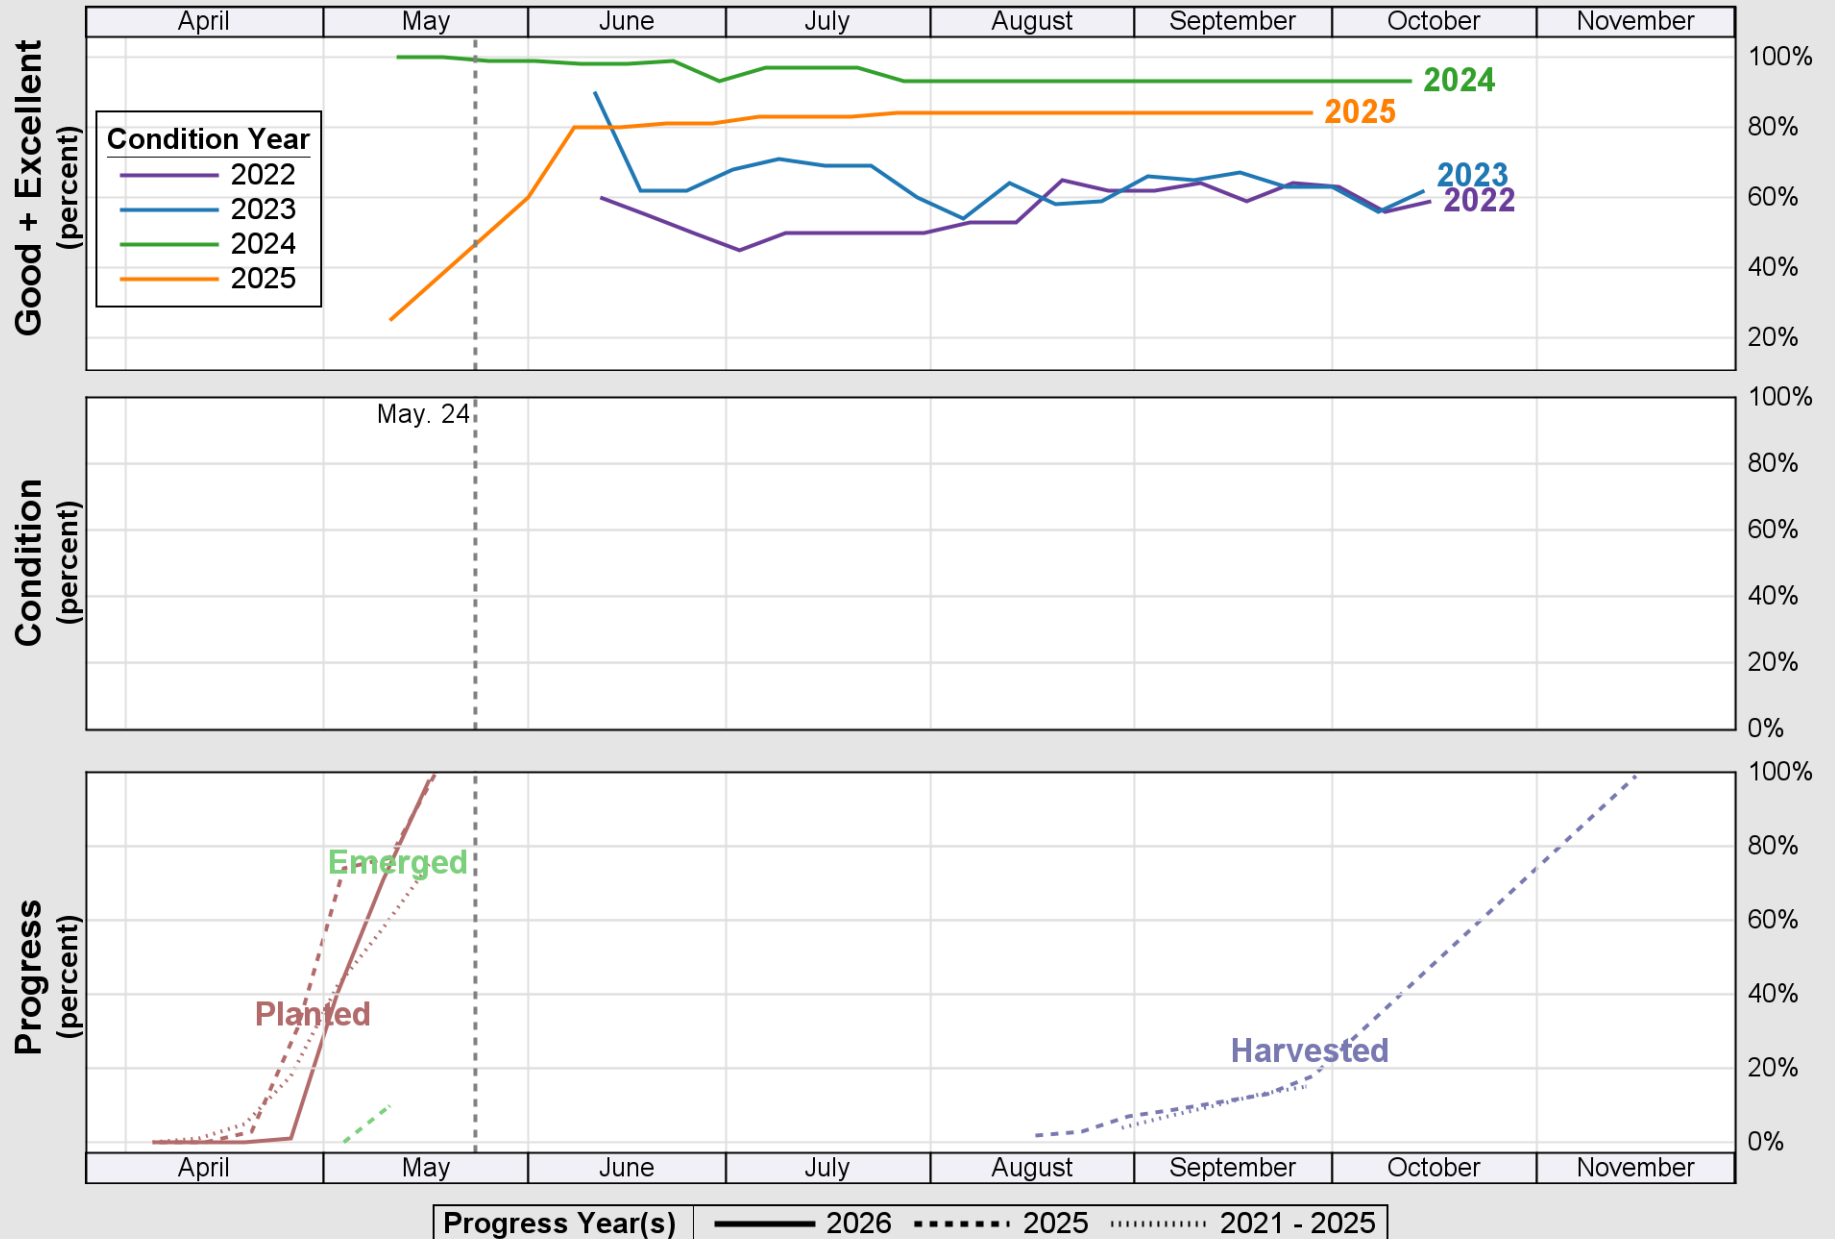

USDA

Crop Progress and Condition: Barley in North Dakota , 2026

NASS

Source: National Agricultural Statistics Service (NASS), Crop Progress Report

USDA

Crop Progress and Condition: Corn in North Dakota , 2026

NASS

Source: National Agricultural Statistics Service (NASS), Crop Progress Report

USDA

Crop Progress and Condition: Oats in North Dakota , 2026

NASS

Progress Year(s) ——— 2026 ····· 2025 ······· 2021 - 2025

Source: National Agricultural Statistics Service (NASS), Crop Progress Report

Source: National Agricultural Statistics Service (NASS), Crop Progress Report

Source: National Agricultural Statistics Service (NASS), Crop Progress Report

Source: National Agricultural Statistics Service (NASS), Crop Progress Report

USDA

Crop Progress and Condition: Sugar Beets in North Dakota , 2026

NASS

Source: National Agricultural Statistics Service (NASS), Crop Progress Report