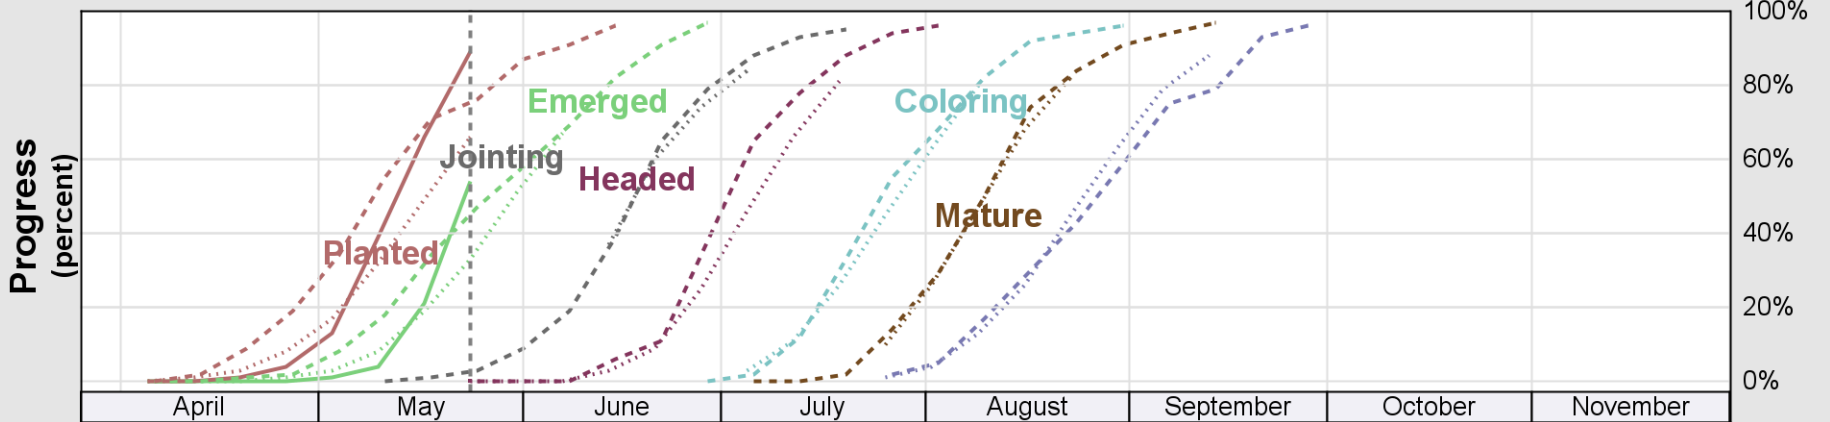

NASS

Source: National Agricultural Statistics Service (NASS), Crop Progress Report

USDA

Crop Progress and Condition: Oats in North Dakota , 2026

NASS

Progress Year(s) ——— 2026 ····· 2025 ······· 2021 - 2025