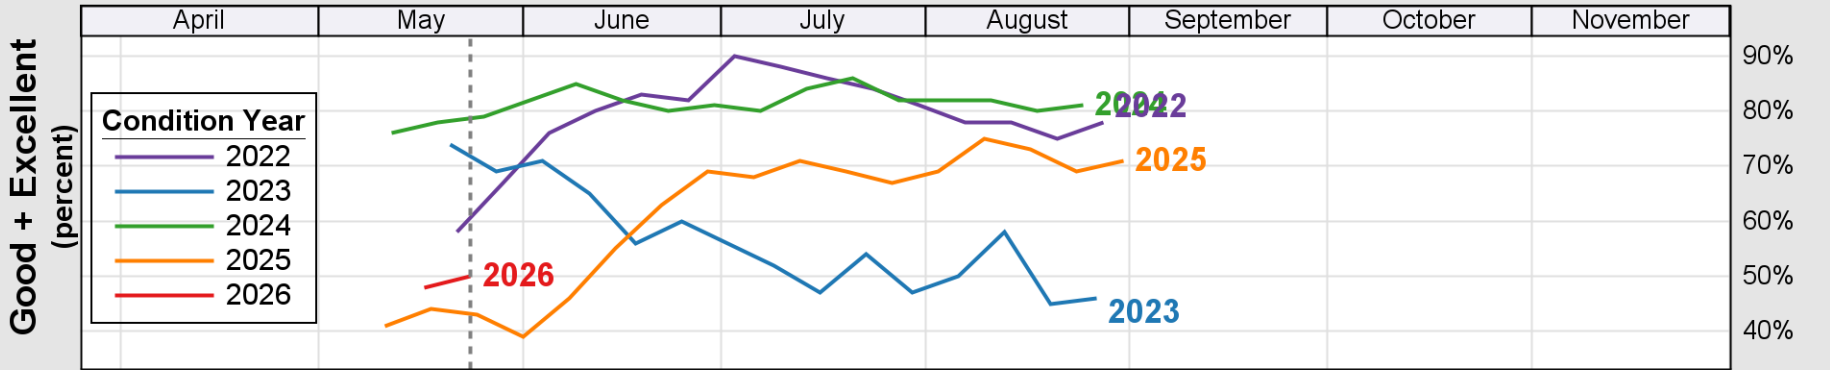

NASS

Source: National Agricultural Statistics Service (NASS), Crop Progress Report

USDA

Crop Progress and Condition: Oats in North Dakota , 2026

NASS

Progress Year(s) ——— 2026 ····· 2025 ······· 2021 - 2025