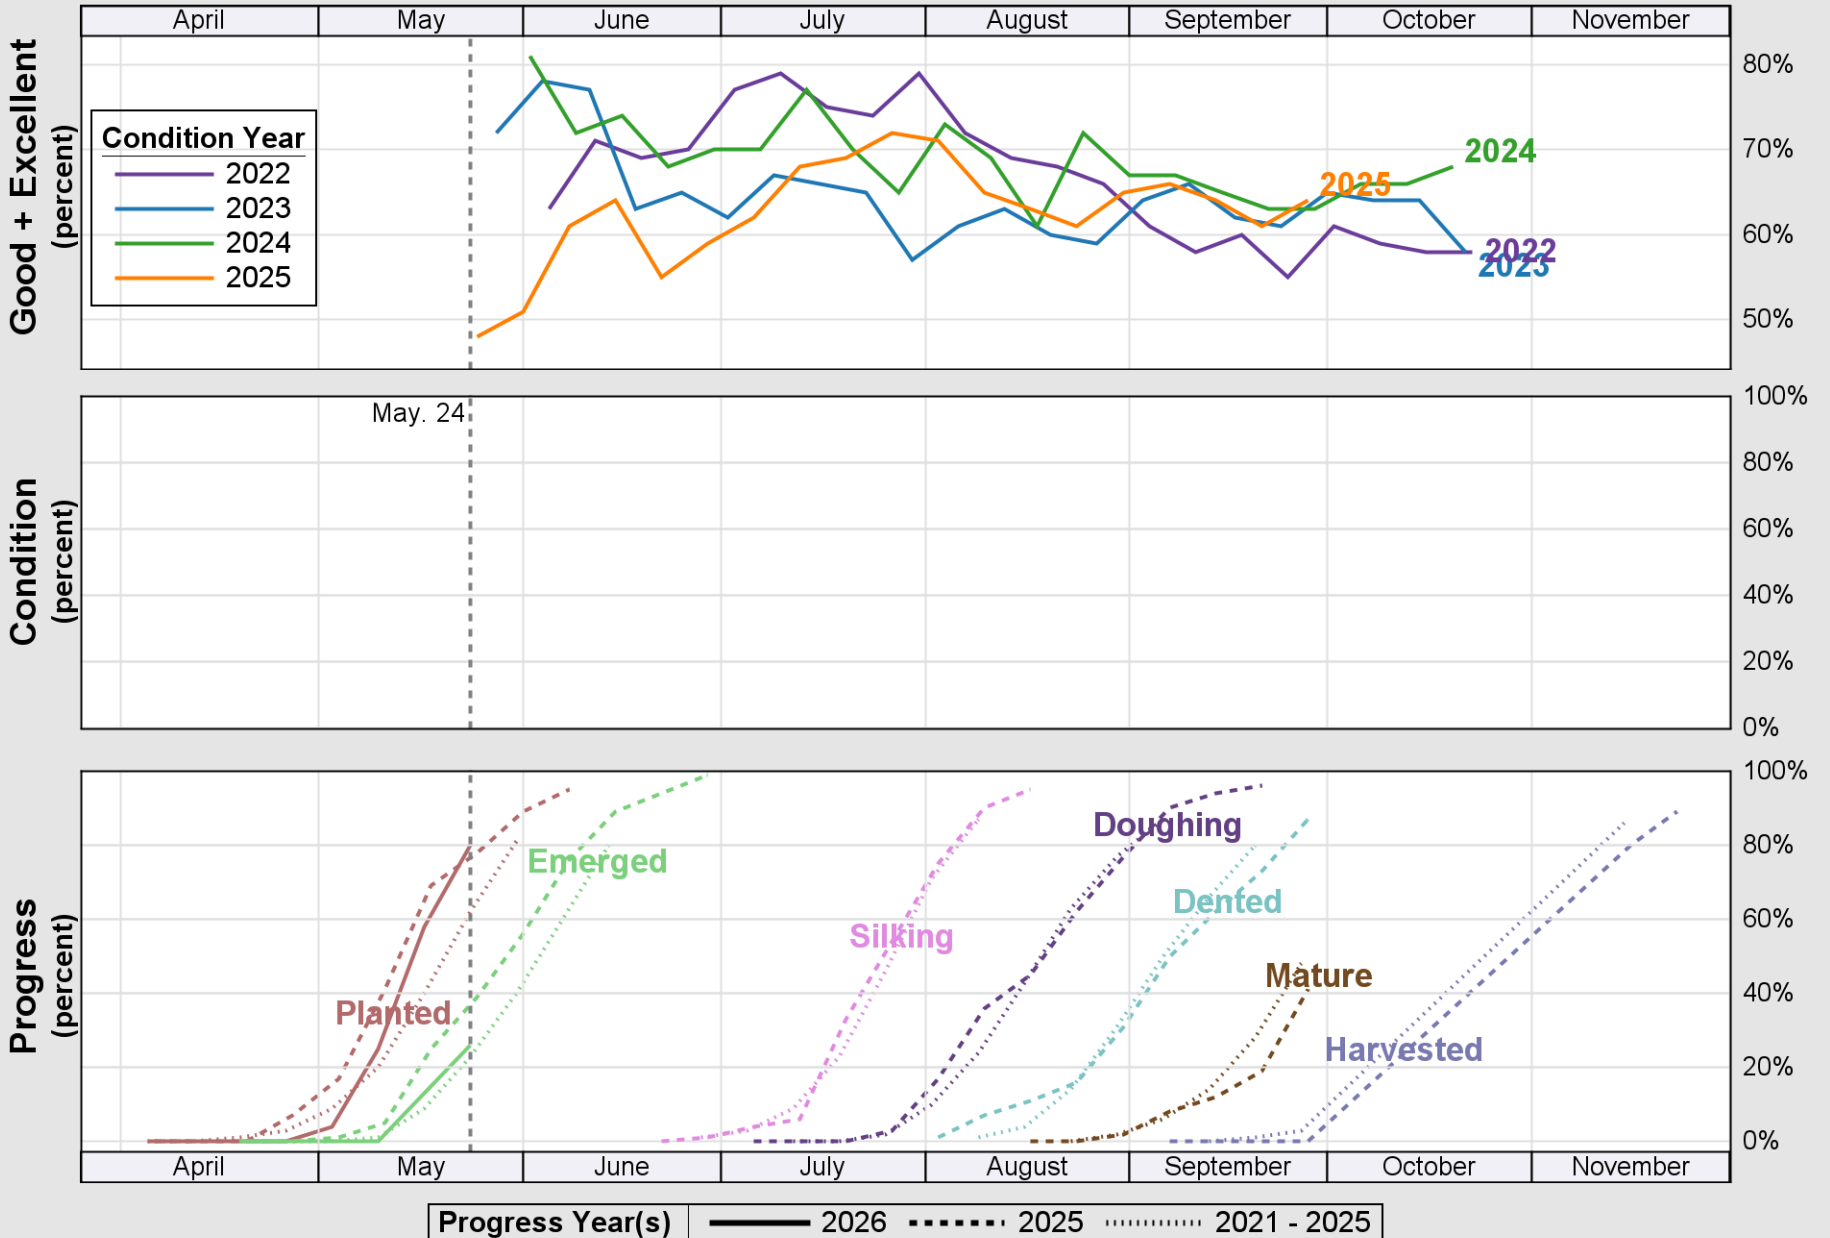

USDA

Crop Progress and Condition: Barley in North Dakota , 2026

NASS

Source: National Agricultural Statistics Service (NASS), Crop Progress Report

USDA

Crop Progress and Condition: Corn in North Dakota , 2026

NASS

Source: National Agricultural Statistics Service (NASS), Crop Progress Report

USDA

Crop Progress and Condition: Oats in North Dakota , 2026

NASS

Progress Year(s) ——— 2026 ····· 2025 ······· 2021 - 2025

Source: National Agricultural Statistics Service (NASS), Crop Progress Report

Source: National Agricultural Statistics Service (NASS), Crop Progress Report

Source: National Agricultural Statistics Service (NASS), Crop Progress Report

Source: National Agricultural Statistics Service (NASS), Crop Progress Report

USDA

Crop Progress and Condition: Sugar Beets in North Dakota , 2026

NASS

Source: National Agricultural Statistics Service (NASS), Crop Progress Report