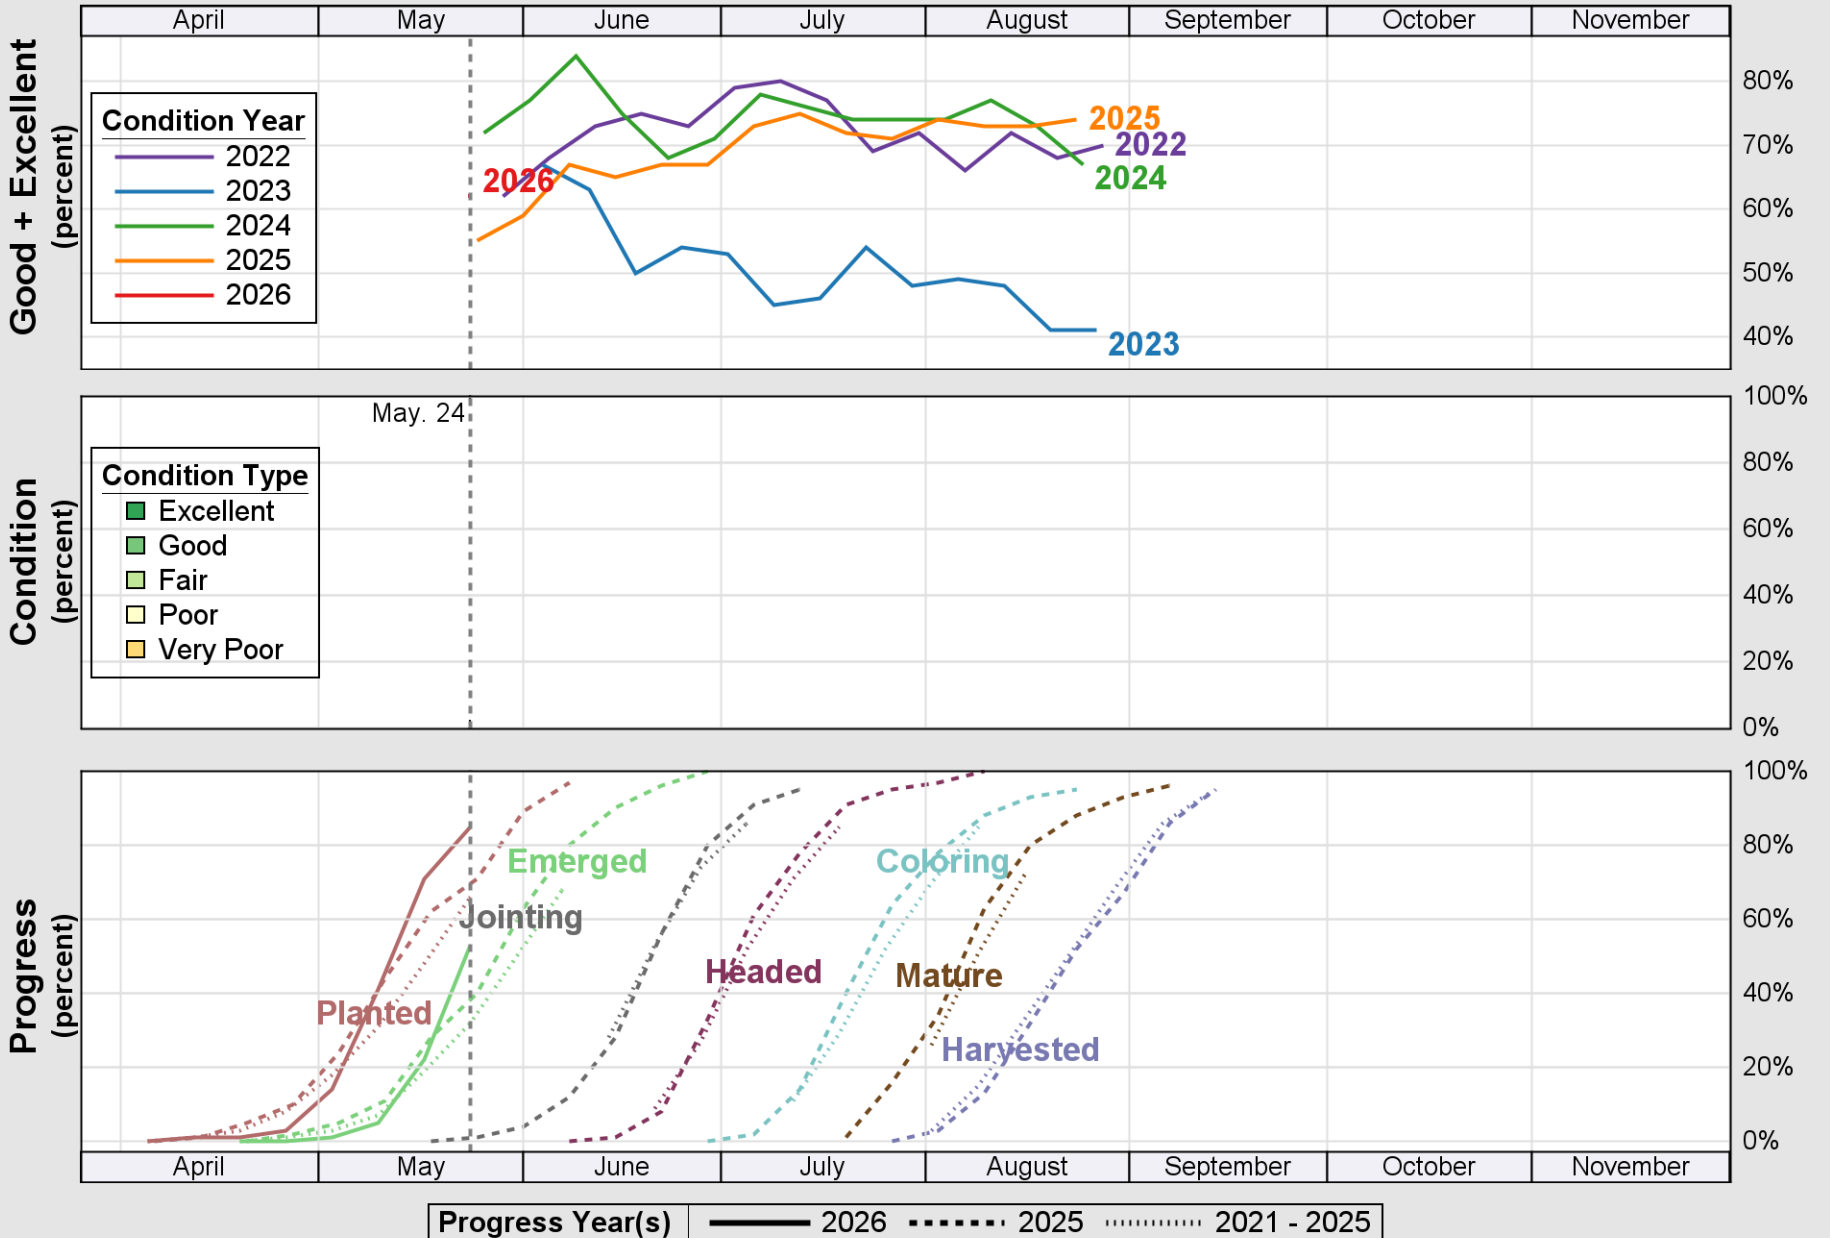

USDA

Crop Progress and Condition: Barley in North Dakota , 2026

NASS

Source: National Agricultural Statistics Service (NASS), Crop Progress Report

USDA

Crop Progress and Condition: Corn in North Dakota , 2026

NASS

Source: National Agricultural Statistics Service (NASS), Crop Progress Report

USDA

Crop Progress and Condition: Oats in North Dakota , 2026

NASS

Progress Year(s) ——— 2026 ····· 2025 ······· 2021 - 2025

Source: National Agricultural Statistics Service (NASS), Crop Progress Report

Source: National Agricultural Statistics Service (NASS), Crop Progress Report

Source: National Agricultural Statistics Service (NASS), Crop Progress Report

Source: National Agricultural Statistics Service (NASS), Crop Progress Report

USDA

Crop Progress and Condition: Sugar Beets in North Dakota , 2026

NASS

Source: National Agricultural Statistics Service (NASS), Crop Progress Report