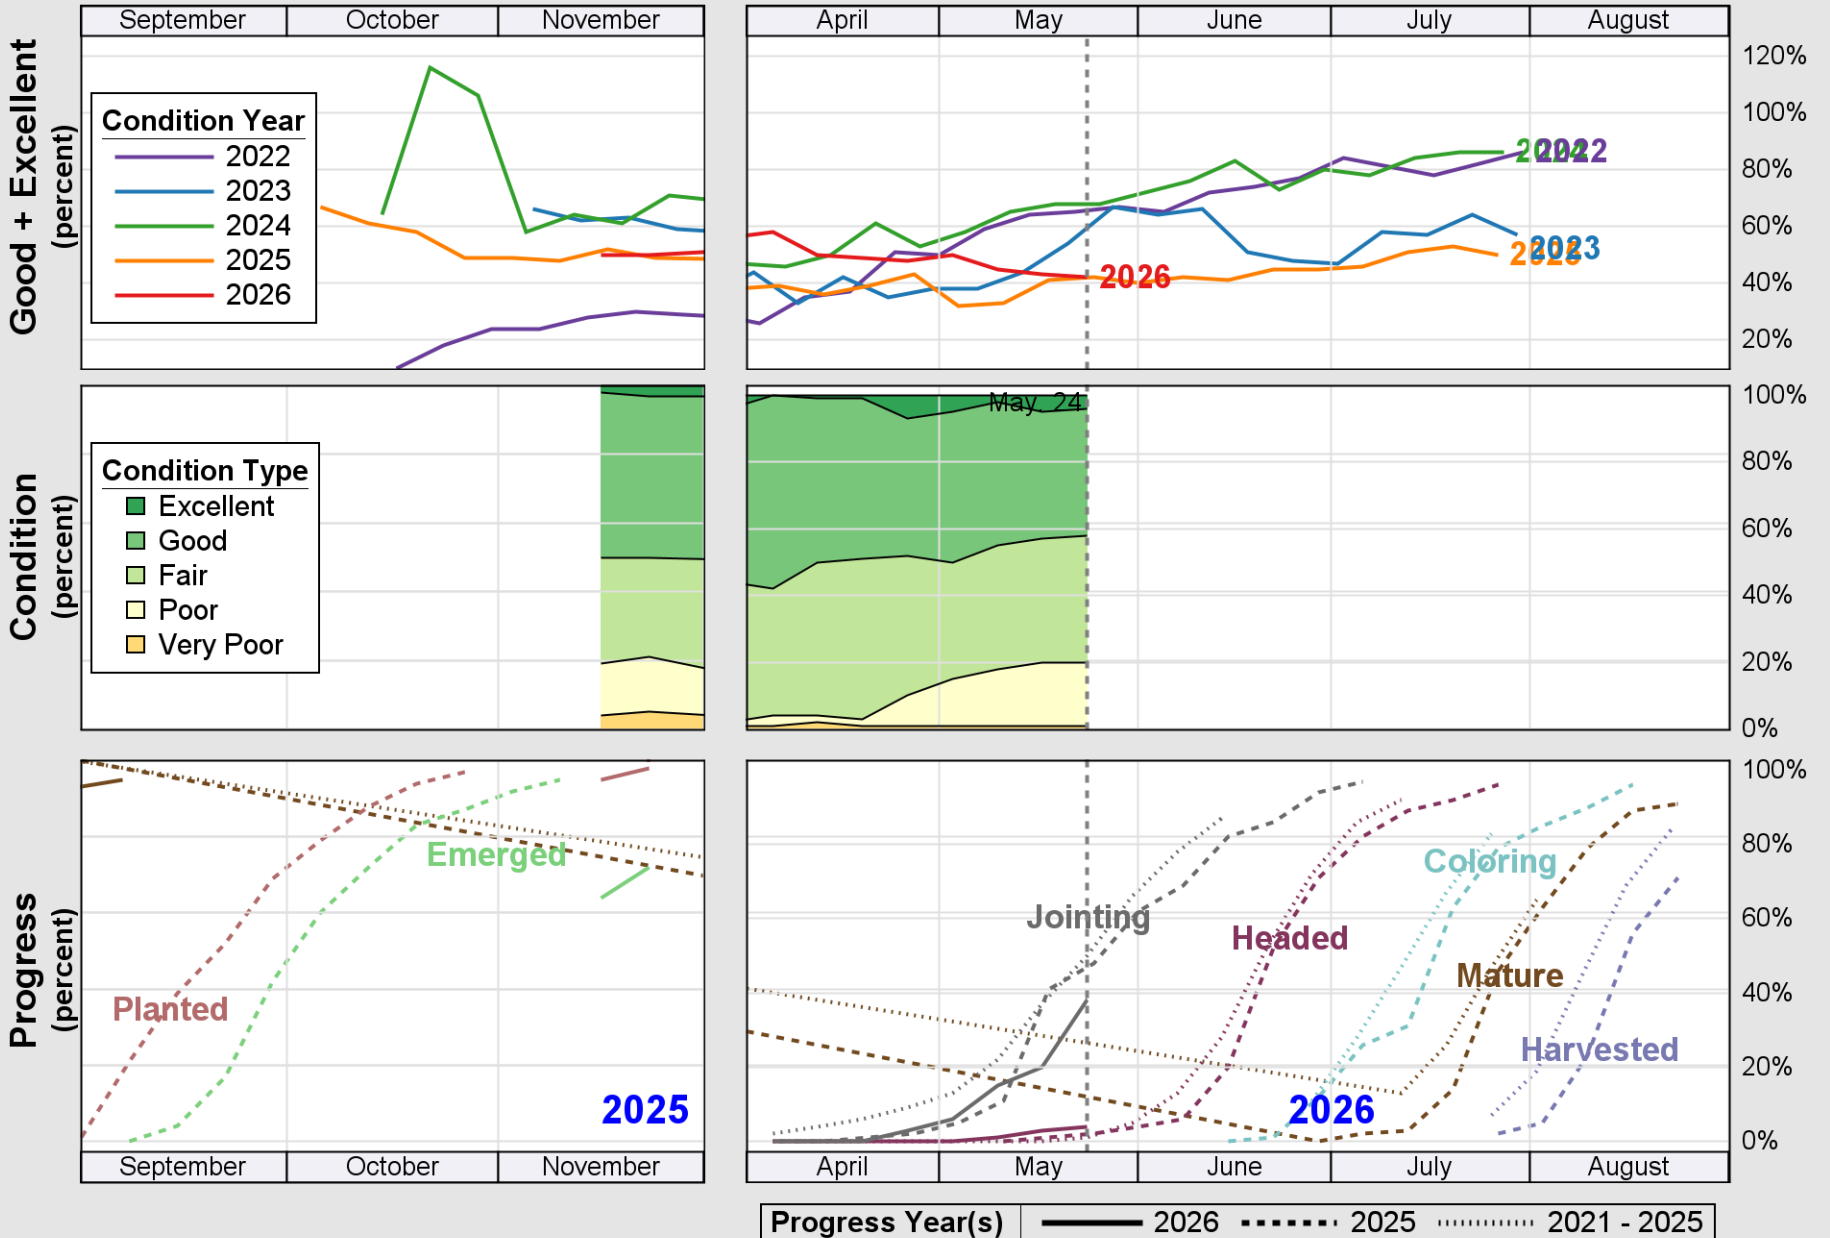

USDA

Crop Progress and Condition: Barley in North Dakota , 2026

NASS

Source: National Agricultural Statistics Service (NASS), Crop Progress Report

USDA

Crop Progress and Condition: Corn in North Dakota , 2026

Source: National Agricultural Statistics Service (NASS), Crop Progress Report

USDA

Crop Progress and Condition: Sugar Beets in North Dakota , 2026

NASS

Source: National Agricultural Statistics Service (NASS), Crop Progress Report

USDA

Crop Progress and Condition: Sunflower in North Dakota , 2026

NASS

Source: National Agricultural Statistics Service (NASS), Crop Progress Report

USDA

Crop Progress and Condition: Winter Wheat in North Dakota , 2026

NASS

Source: National Agricultural Statistics Service (NASS), Crop Progress Report