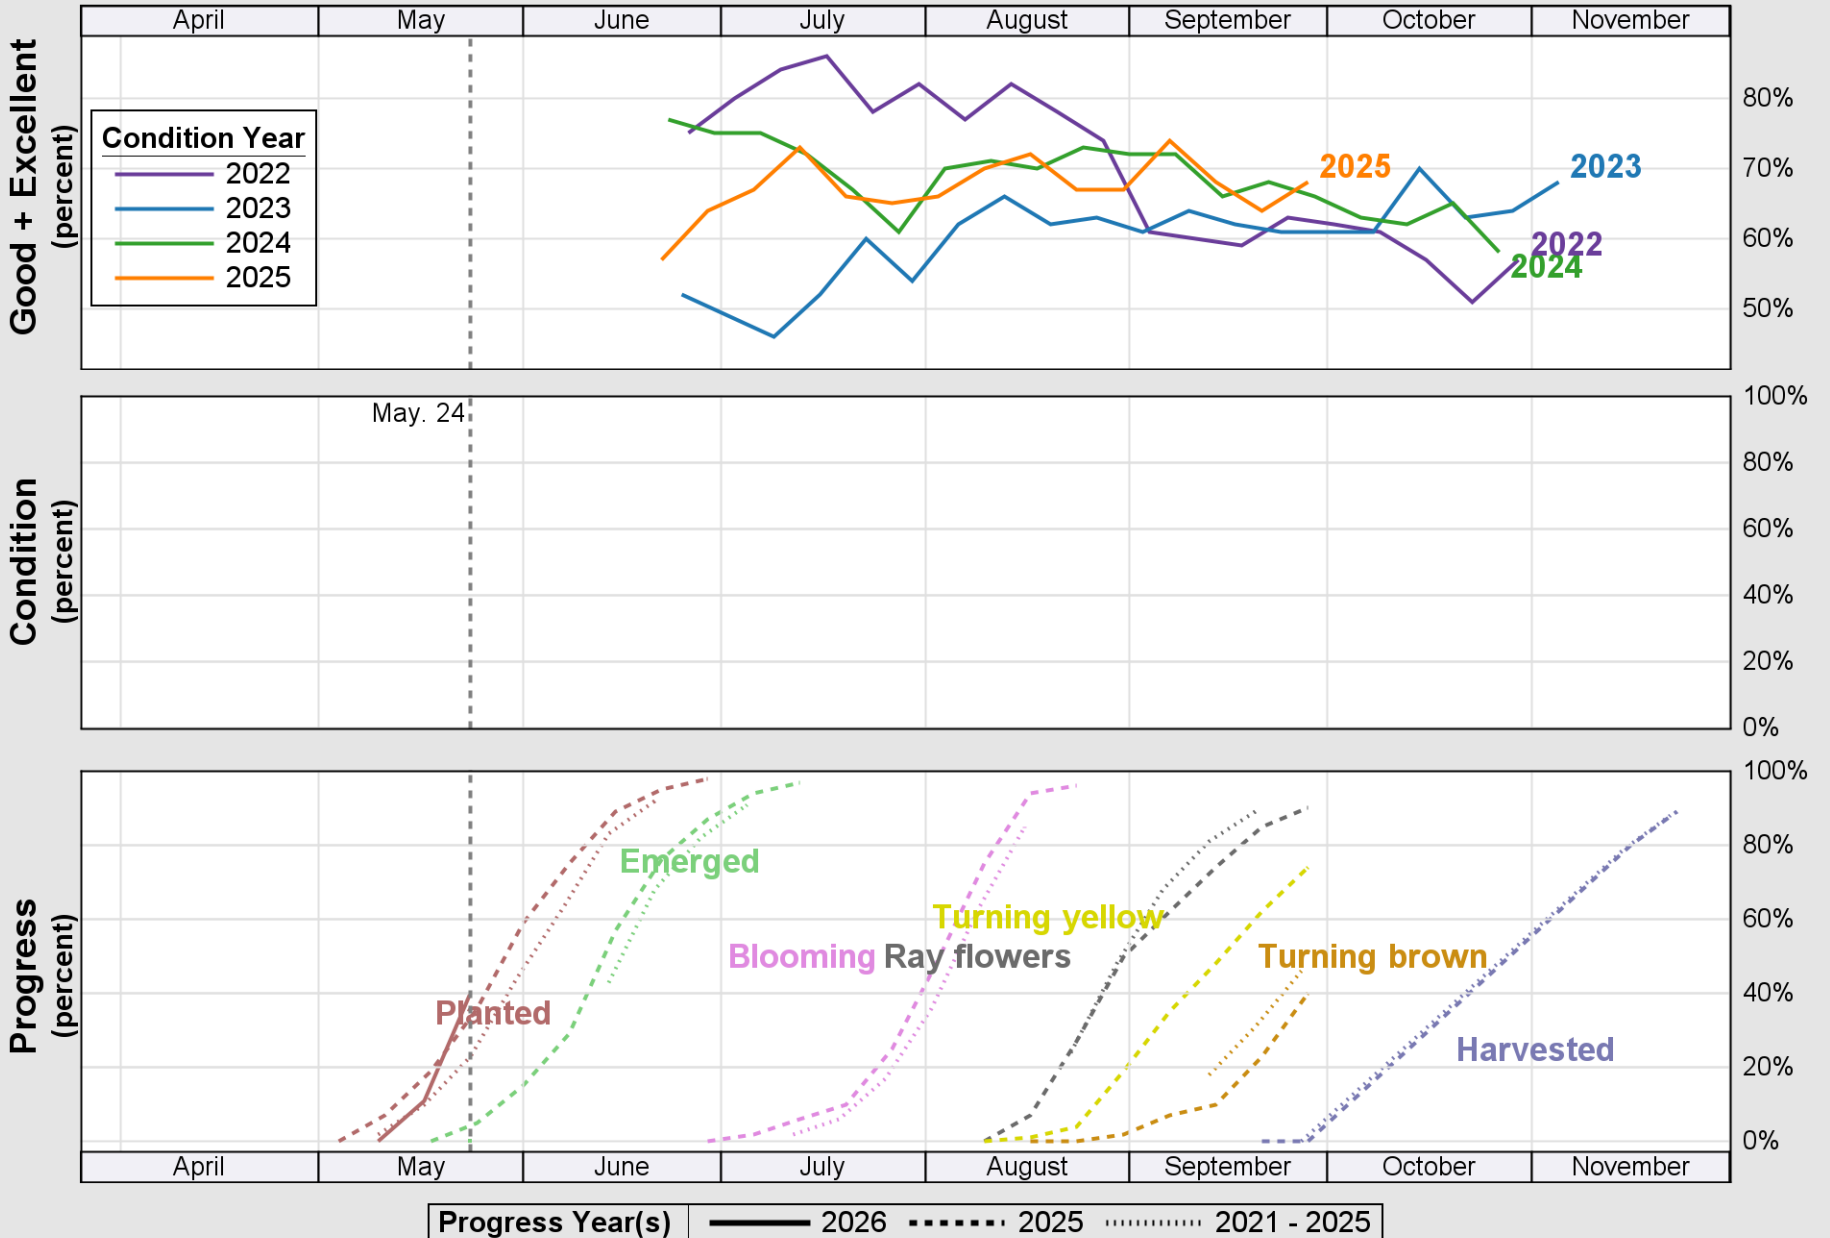

NASS

Source: National Agricultural Statistics Service (NASS), Crop Progress Report

USDA

Crop Progress and Condition: Oats in North Dakota , 2026

NASS

Progress Year(s) ——— 2026 ····· 2025 ······· 2021 - 2025

Source: National Agricultural Statistics Service (NASS), Crop Progress Report

Source: National Agricultural Statistics Service (NASS), Crop Progress Report

Source: National Agricultural Statistics Service (NASS), Crop Progress Report

Source: National Agricultural Statistics Service (NASS), Crop Progress Report

USDA

Crop Progress and Condition: Sugar Beets in North Dakota , 2026

NASS

Source: National Agricultural Statistics Service (NASS), Crop Progress Report

USDA

Crop Progress and Condition: Sunflower in North Dakota , 2026

NASS

Source: National Agricultural Statistics Service (NASS), Crop Progress Report

USDA

Crop Progress and Condition: Winter Wheat in North Dakota , 2026