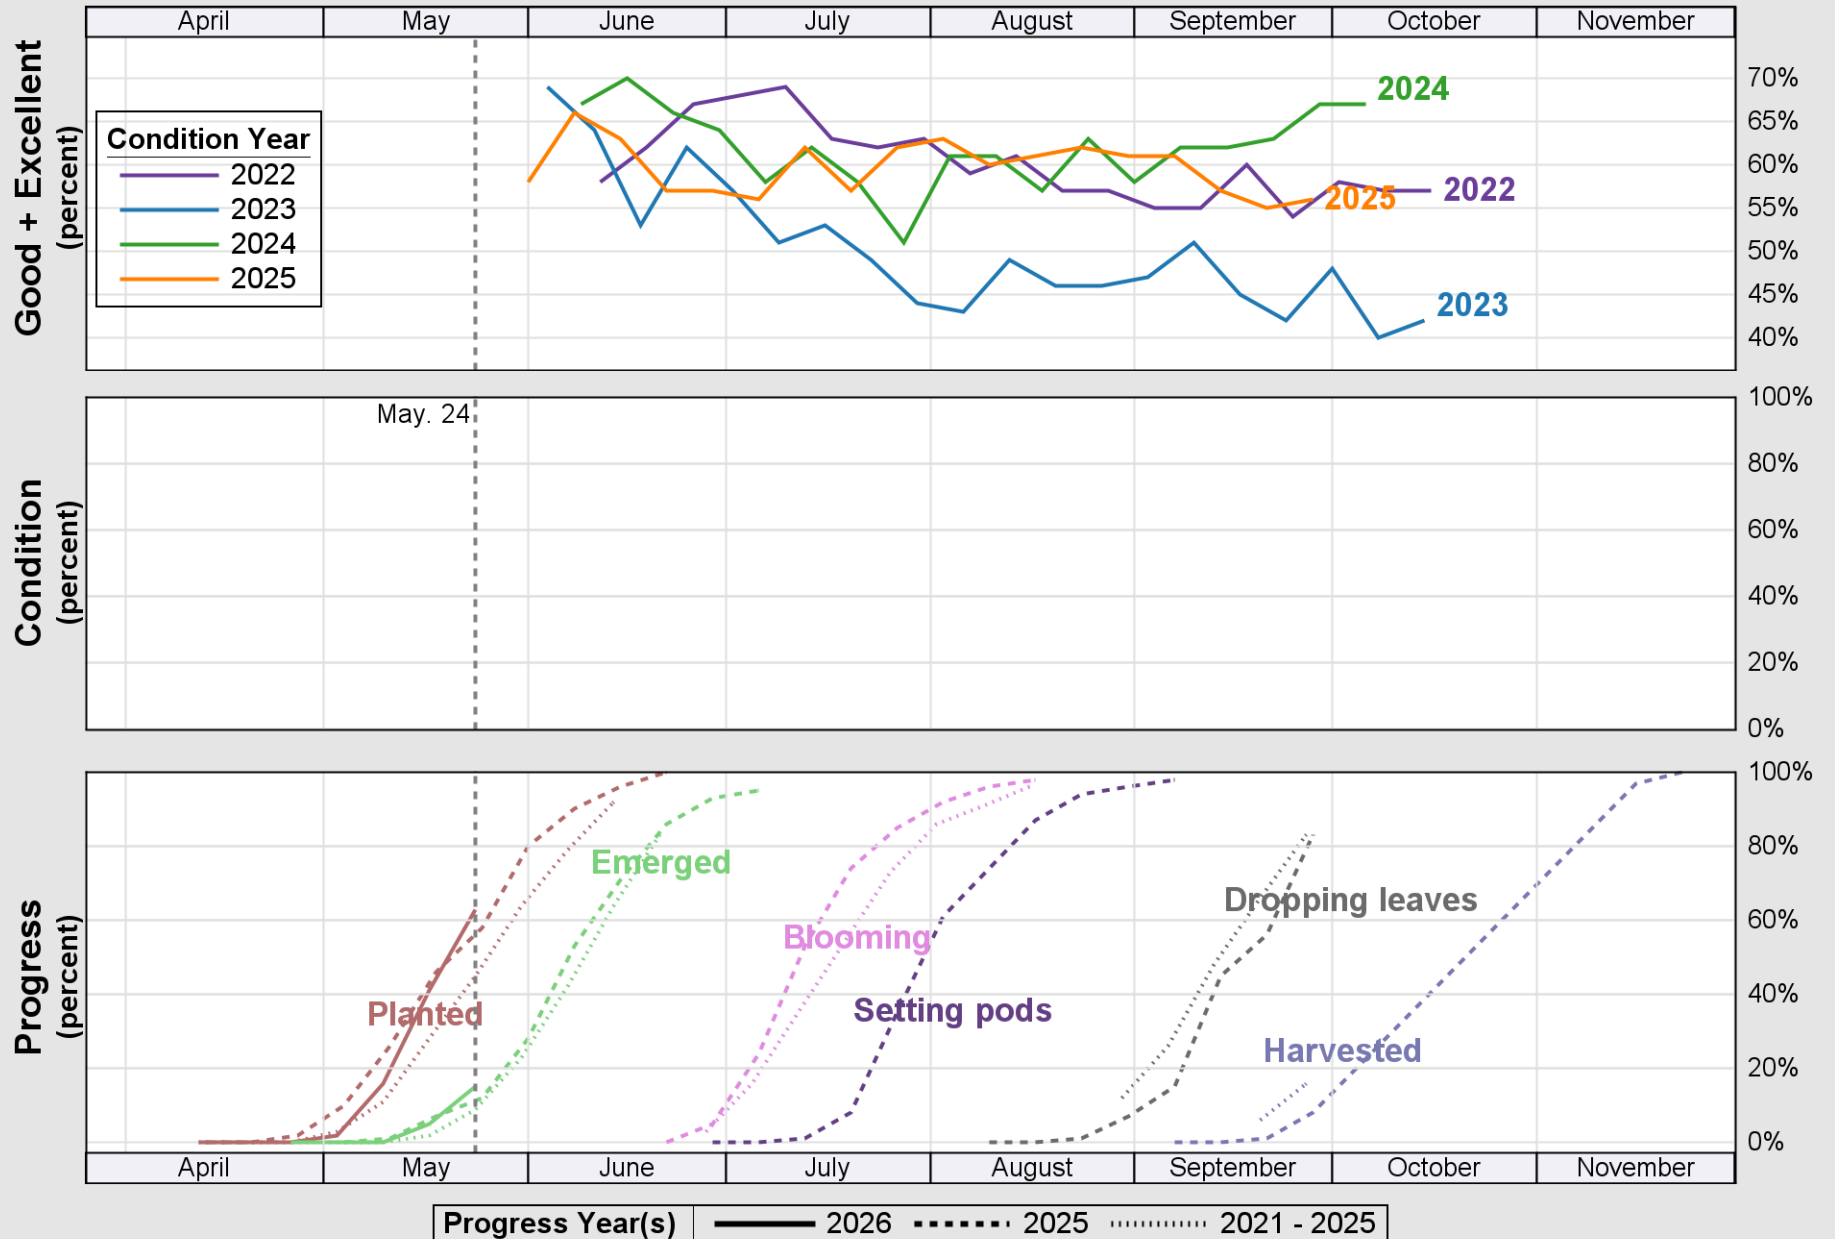

USDA

Crop Progress and Condition: Barley in North Dakota , 2026

NASS

Source: National Agricultural Statistics Service (NASS), Crop Progress Report

USDA

Crop Progress and Condition: Corn in North Dakota , 2026

NASS

Source: National Agricultural Statistics Service (NASS), Crop Progress Report

USDA

Crop Progress and Condition: Oats in North Dakota , 2026

NASS

Progress Year(s) ——— 2026 ····· 2025 ······· 2021 - 2025

Source: National Agricultural Statistics Service (NASS), Crop Progress Report

Source: National Agricultural Statistics Service (NASS), Crop Progress Report

Source: National Agricultural Statistics Service (NASS), Crop Progress Report

Source: National Agricultural Statistics Service (NASS), Crop Progress Report

USDA

Crop Progress and Condition: Sugar Beets in North Dakota , 2026

NASS

Source: National Agricultural Statistics Service (NASS), Crop Progress Report