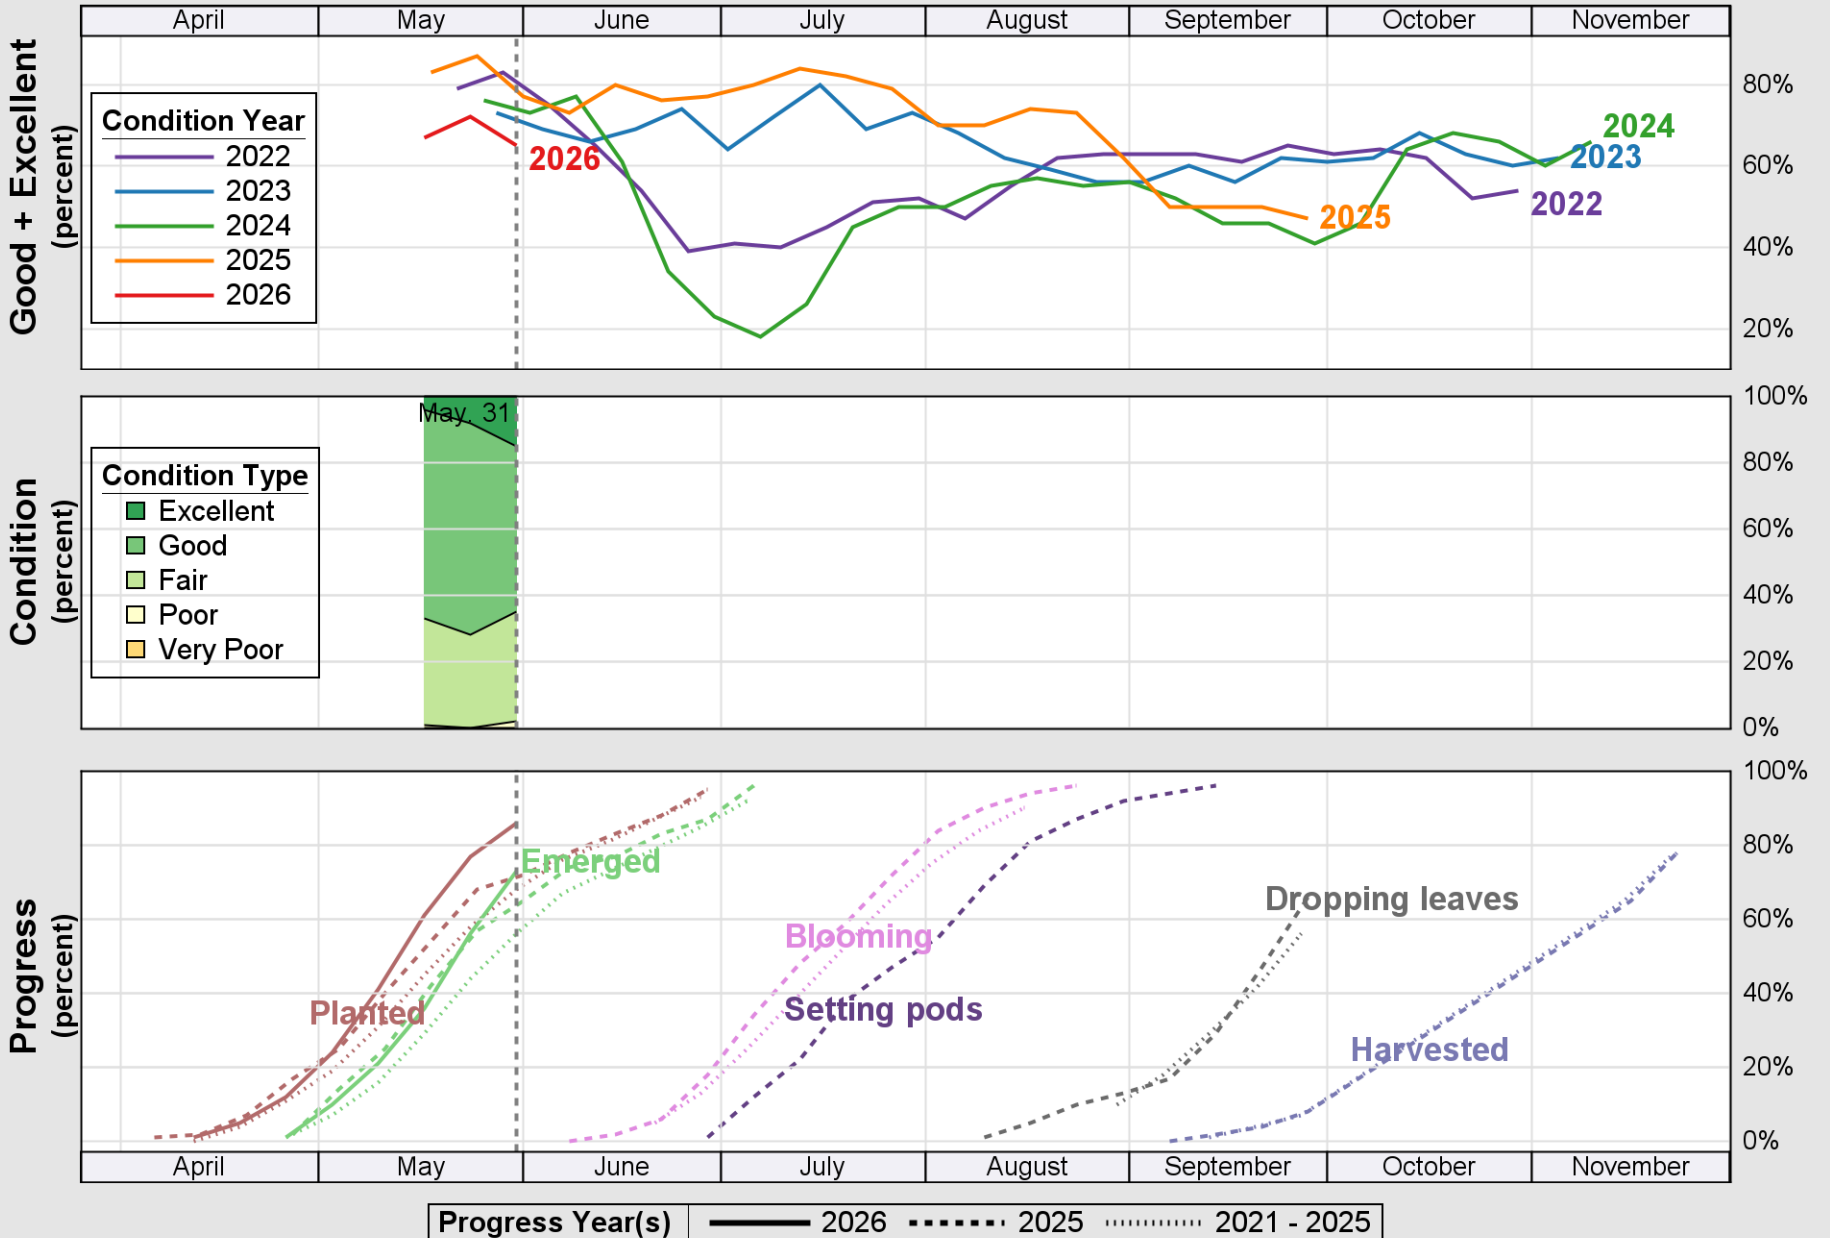

# Crop Progress and Condition: Peanuts in North Carolina , 2026

NASS

Source: National Agricultural Statistics Service (NASS), Crop Progress Report

USDA

# Crop Progress and Condition: Sorghum in North Carolina , 2026

NASS

Source: National Agricultural Statistics Service (NASS), Crop Progress Report

USDA

# Crop Progress and Condition: Soybeans in North Carolina , 2026

NASS

Source: National Agricultural Statistics Service (NASS), Crop Progress Report

Source: National Agricultural Statistics Service (NASS), Crop Progress Report