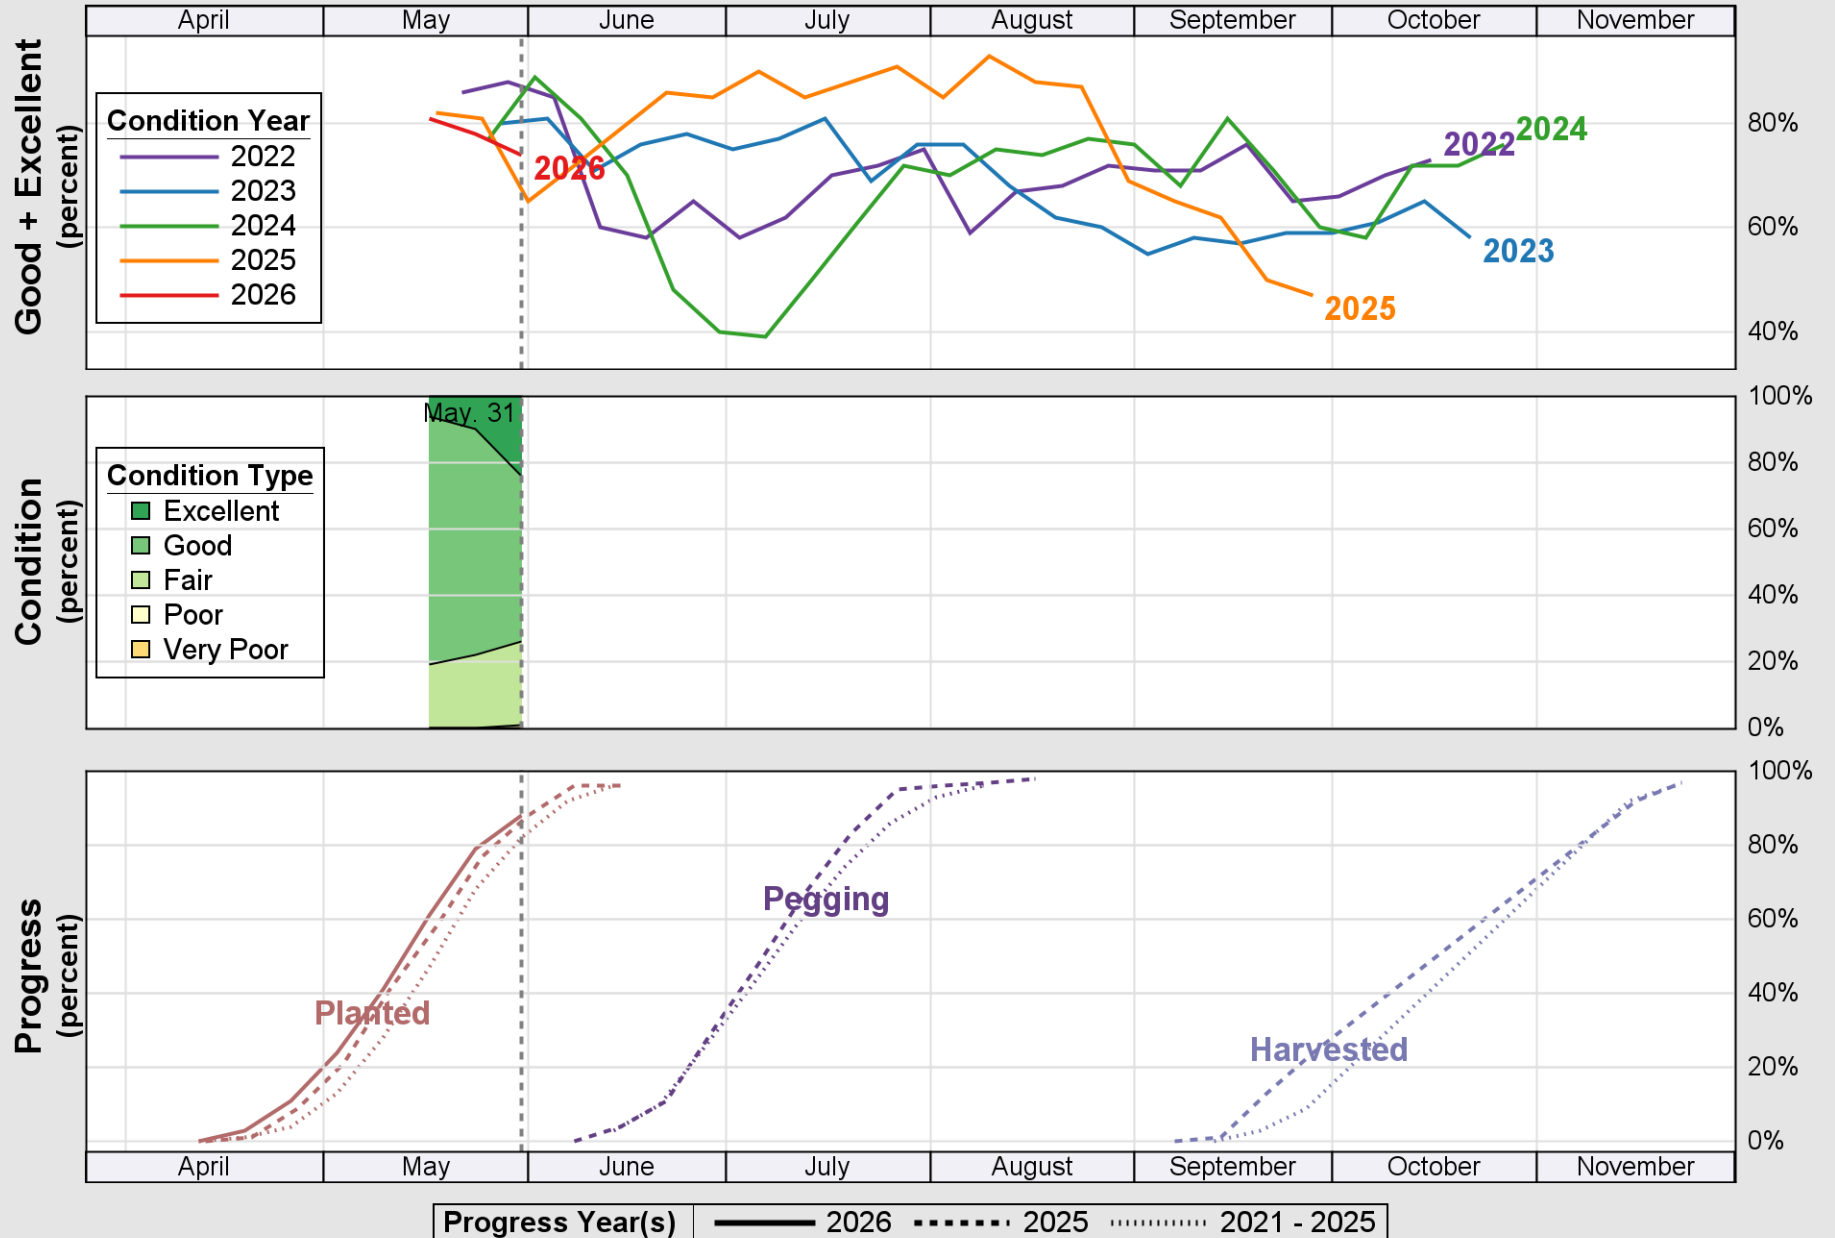

# Crop Progress and Condition: Corn in North Carolina , 2026

NASS

Source: National Agricultural Statistics Service (NASS), Crop Progress Report

Source: National Agricultural Statistics Service (NASS), Crop Progress Report

**USDA** Crop Progress and Condition: Pasture and Range in North Carolina , 2026 **NASS**

Source: National Agricultural Statistics Service (NASS), Crop Progress Report

USDA

# Crop Progress and Condition: Peanuts in North Carolina , 2026

NASS

Source: National Agricultural Statistics Service (NASS), Crop Progress Report

USDA