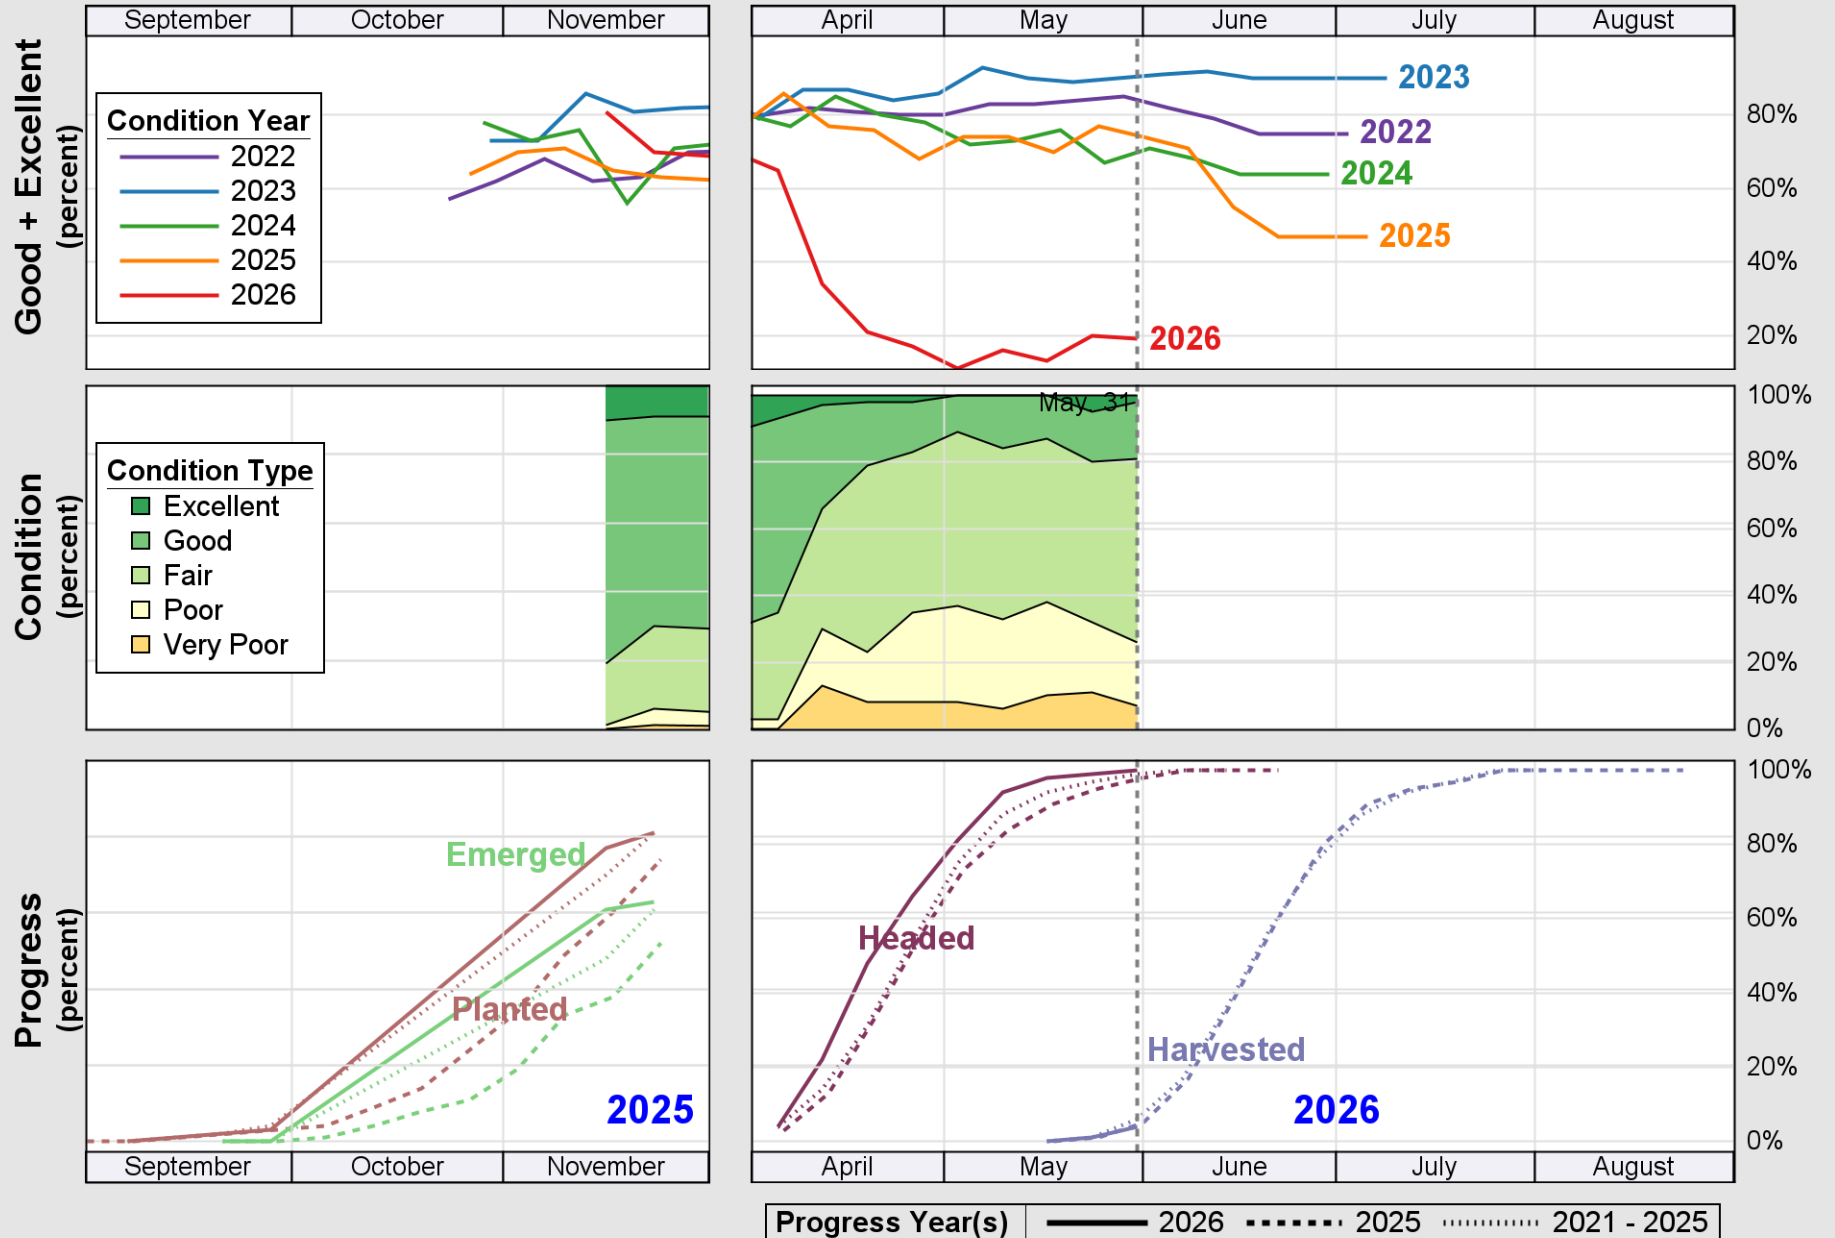

# Crop Progress and Condition: Corn in North Carolina , 2026

NASS

Source: National Agricultural Statistics Service (NASS), Crop Progress Report

Source: National Agricultural Statistics Service (NASS), Crop Progress Report

# Crop Progress and Condition: Peanuts in North Carolina , 2026

NASS

Source: National Agricultural Statistics Service (NASS), Crop Progress Report

USDA

# Crop Progress and Condition: Sorghum in North Carolina , 2026

NASS

Source: National Agricultural Statistics Service (NASS), Crop Progress Report

USDA

# Crop Progress and Condition: Soybeans in North Carolina , 2026

NASS

Source: National Agricultural Statistics Service (NASS), Crop Progress Report

Source: National Agricultural Statistics Service (NASS), Crop Progress Report