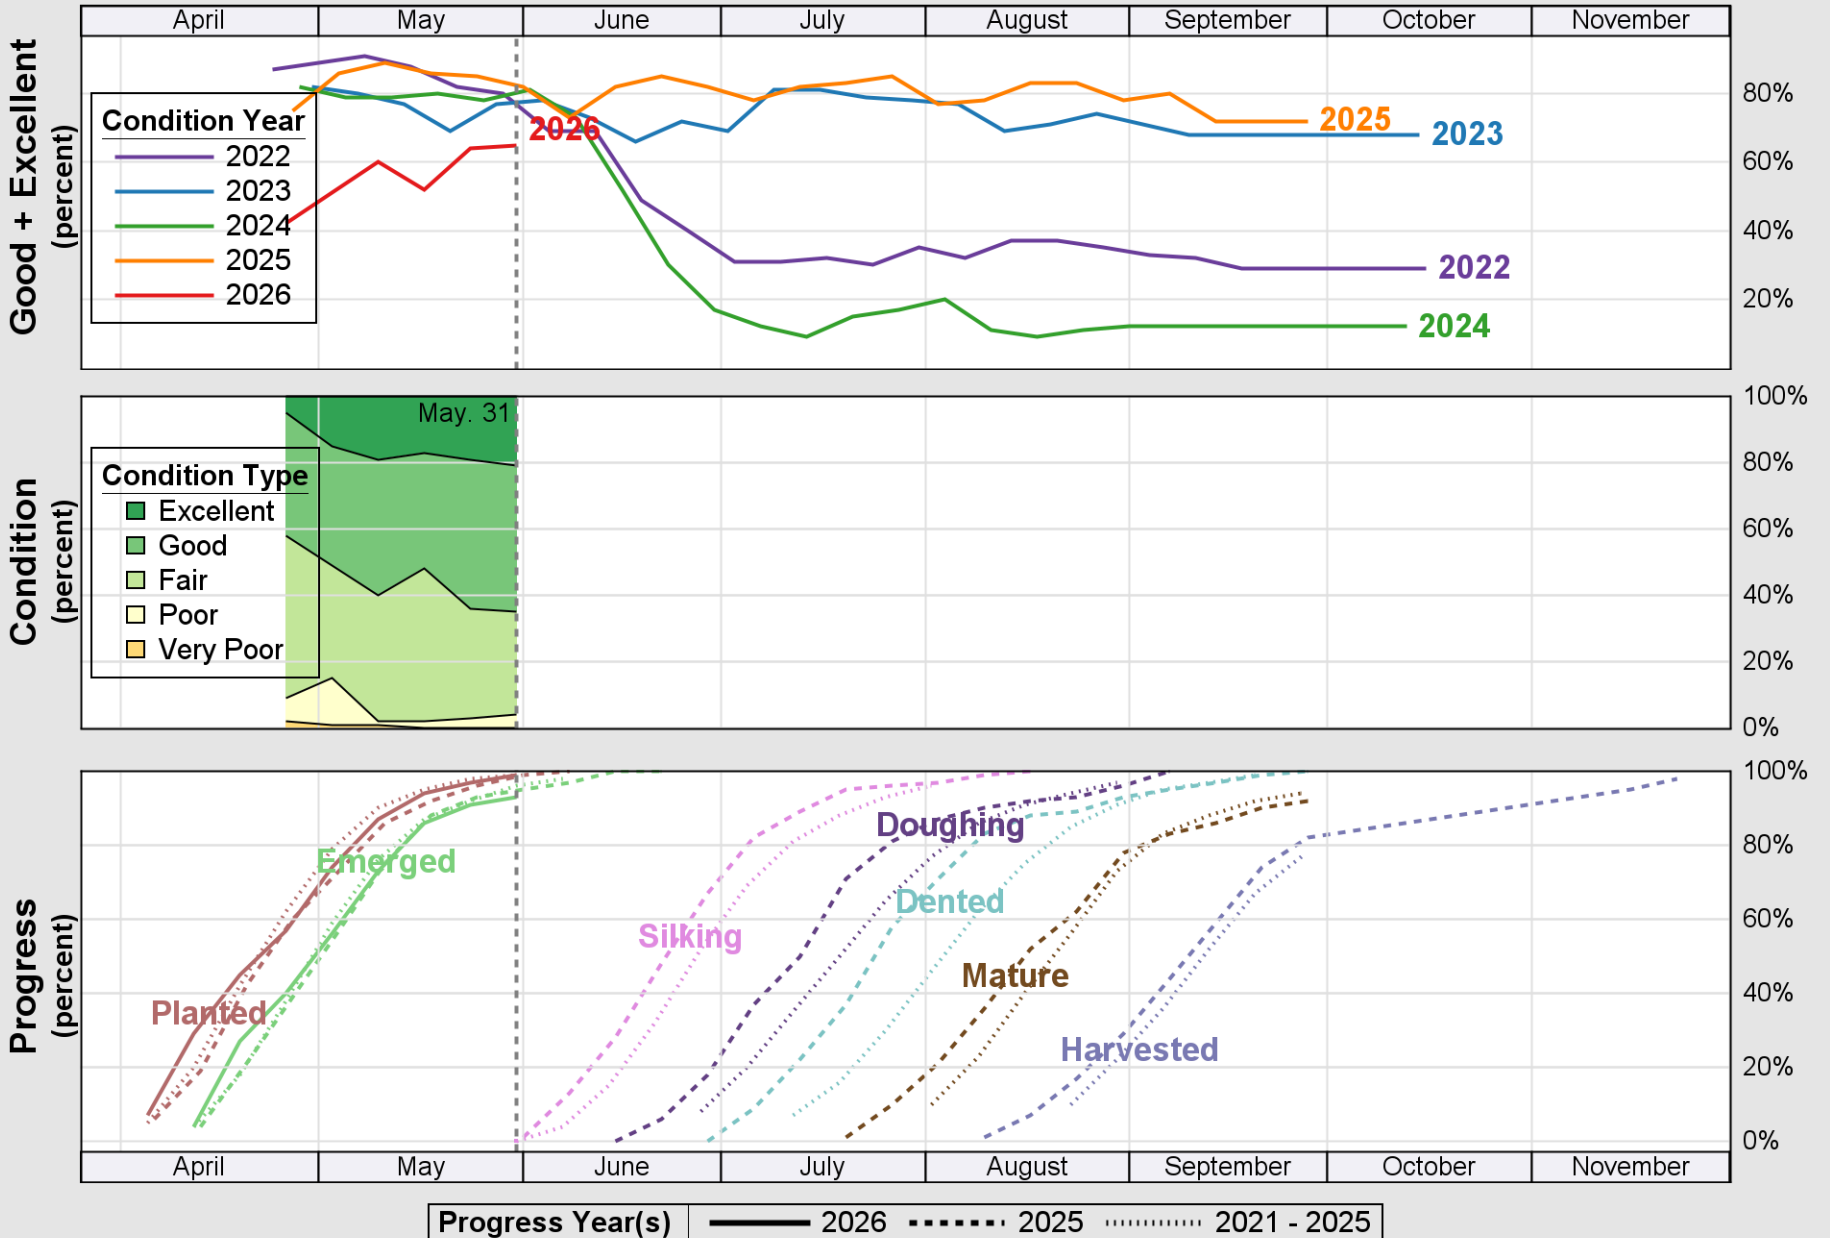

# Crop Progress and Condition: Corn in North Carolina , 2026

NASS

Source: National Agricultural Statistics Service (NASS), Crop Progress Report

Source: National Agricultural Statistics Service (NASS), Crop Progress Report

**USDA** Crop Progress and Condition: Pasture and Range in North Carolina , 2026 **NASS**

Source: National Agricultural Statistics Service (NASS), Crop Progress Report

USDA

# Crop Progress and Condition: Peanuts in North Carolina , 2026

NASS

Source: National Agricultural Statistics Service (NASS), Crop Progress Report

USDA