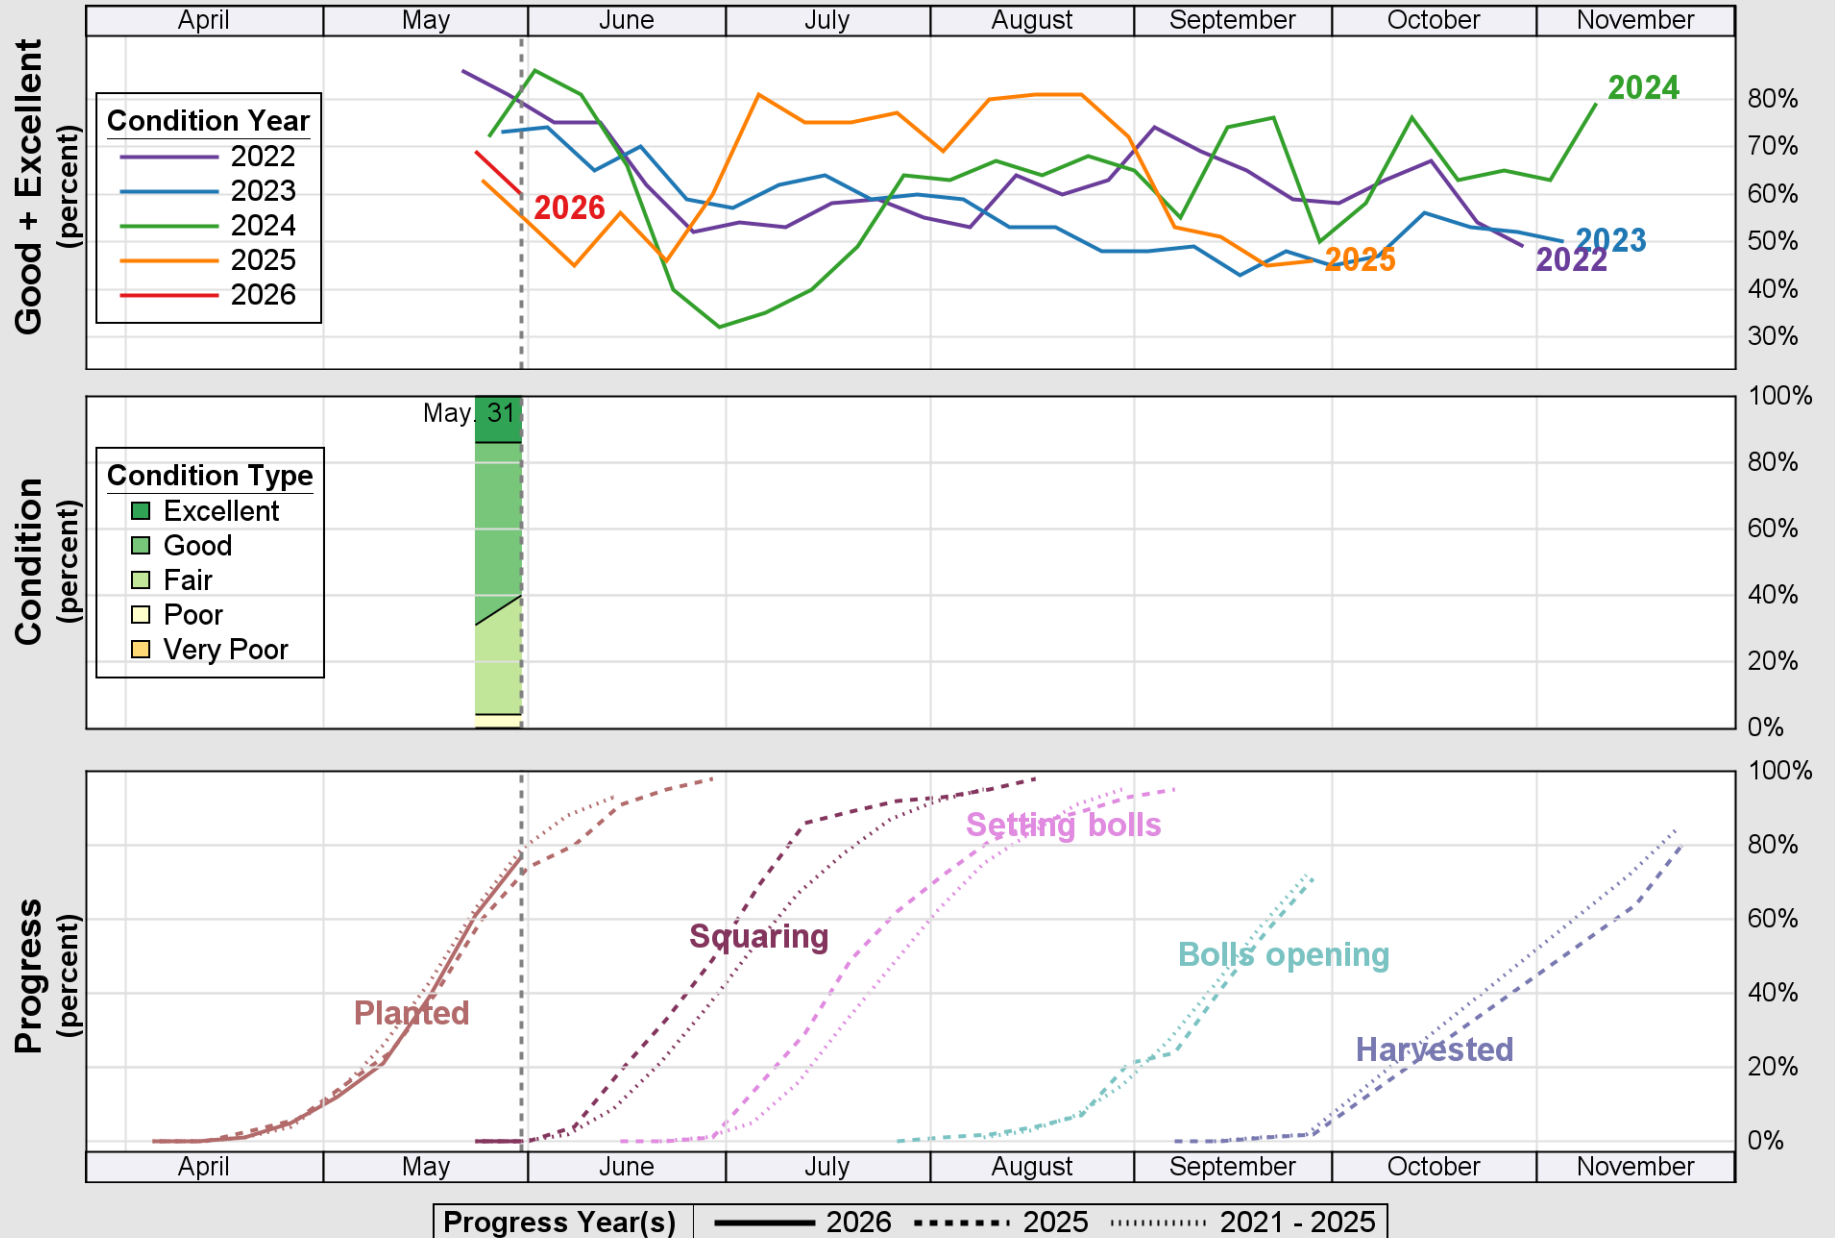

# Crop Progress and Condition: Corn in North Carolina , 2026

NASS

Source: National Agricultural Statistics Service (NASS), Crop Progress Report

Source: National Agricultural Statistics Service (NASS), Crop Progress Report

**USDA** Crop Progress and Condition: Pasture and Range in North Carolina , 2026 **NASS**

Source: National Agricultural Statistics Service (NASS), Crop Progress Report

USDA

# Crop Progress and Condition: Peanuts in North Carolina , 2026

NASS

Source: National Agricultural Statistics Service (NASS), Crop Progress Report

USDA