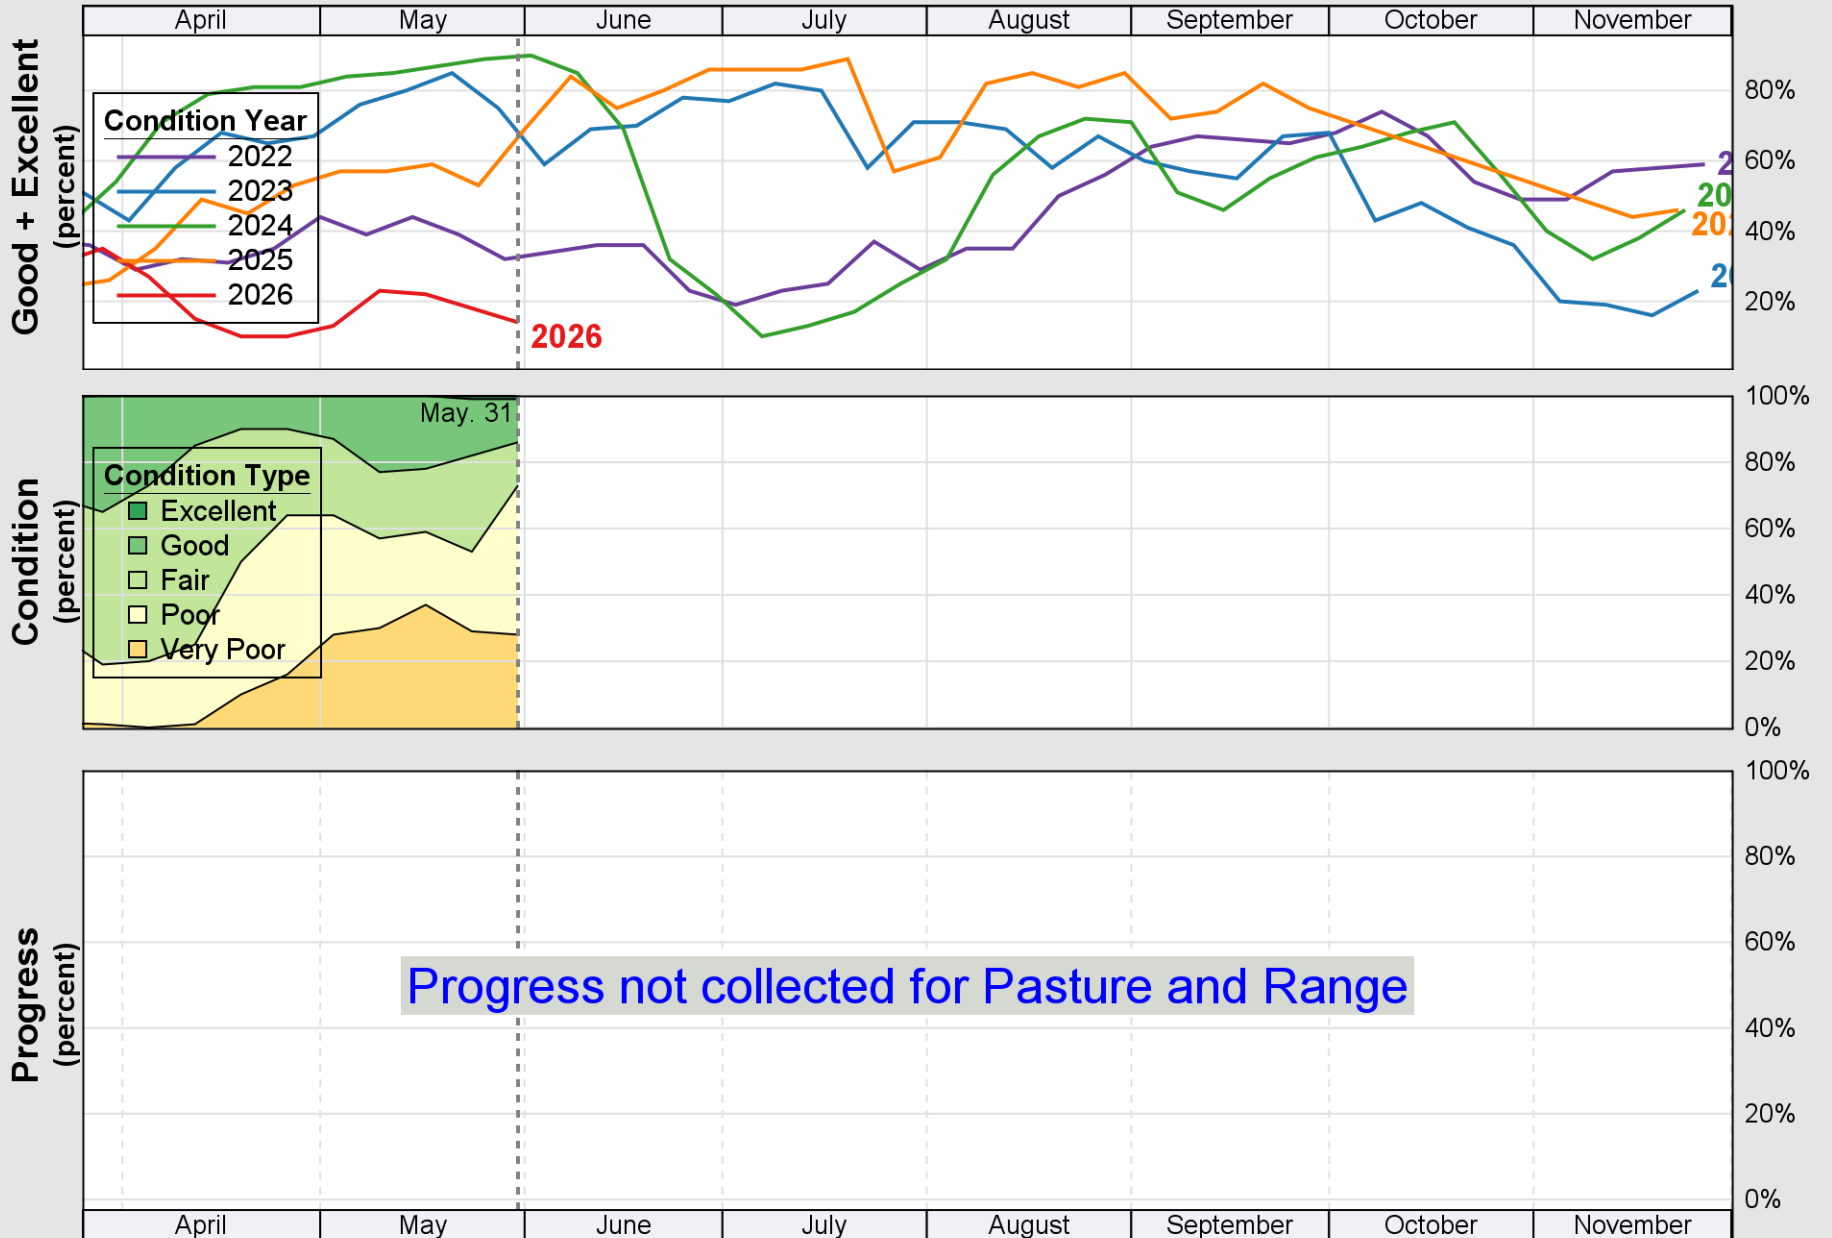

# Crop Progress and Condition: Corn in North Carolina , 2026

NASS

Source: National Agricultural Statistics Service (NASS), Crop Progress Report

Source: National Agricultural Statistics Service (NASS), Crop Progress Report

**USDA** Crop Progress and Condition: Pasture and Range in North Carolina , 2026 **NASS**

Source: National Agricultural Statistics Service (NASS), Crop Progress Report

USDA

# Crop Progress and Condition: Peanuts in North Carolina , 2026

NASS

Source: National Agricultural Statistics Service (NASS), Crop Progress Report

USDA