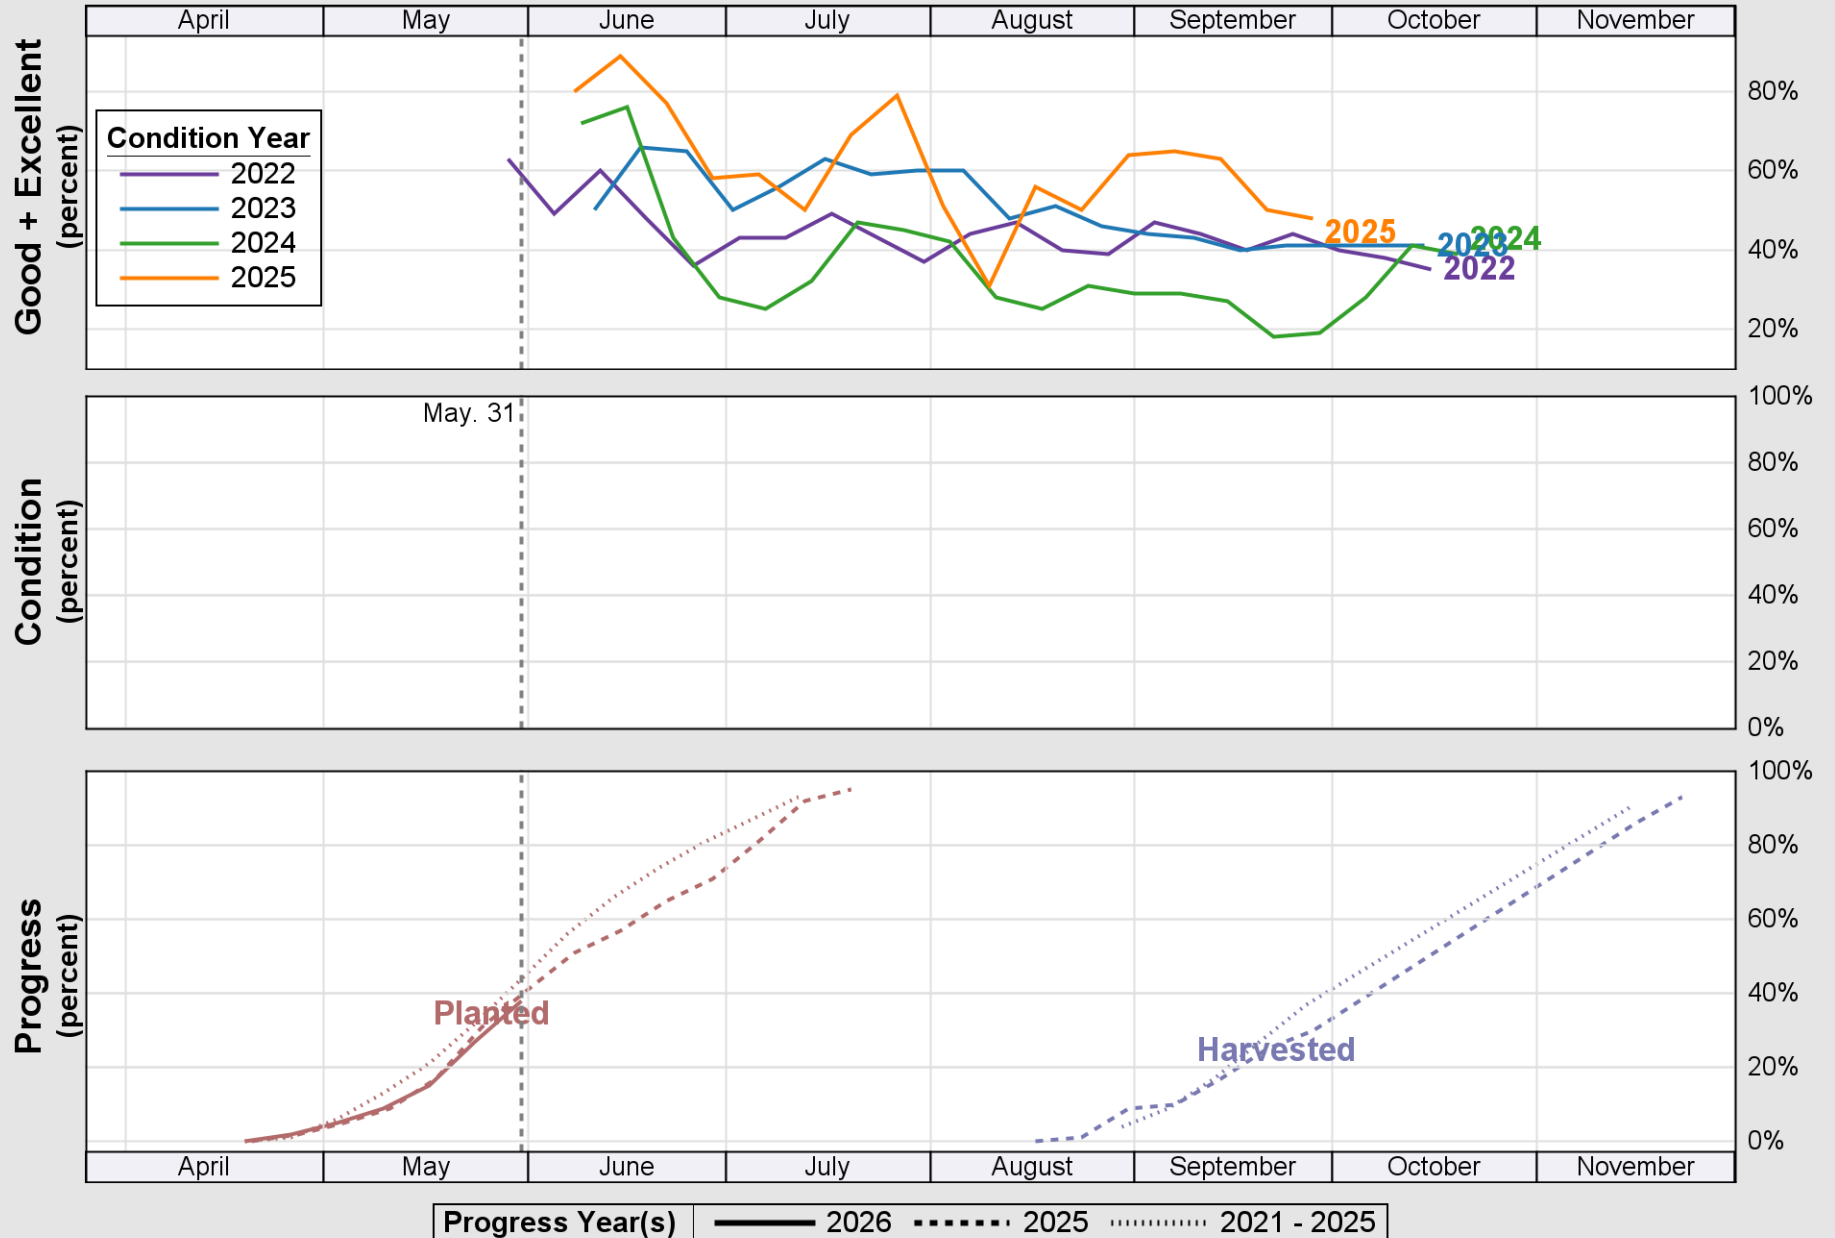

# Crop Progress and Condition: Corn in North Carolina , 2026

NASS

Source: National Agricultural Statistics Service (NASS), Crop Progress Report

Source: National Agricultural Statistics Service (NASS), Crop Progress Report

**USDA** Crop Progress and Condition: Pasture and Range in North Carolina , 2026 **NASS**

Source: National Agricultural Statistics Service (NASS), Crop Progress Report

USDA

# Crop Progress and Condition: Peanuts in North Carolina , 2026

NASS

Source: National Agricultural Statistics Service (NASS), Crop Progress Report

USDA

# Crop Progress and Condition: Sorghum in North Carolina , 2026

NASS

Source: National Agricultural Statistics Service (NASS), Crop Progress Report

USDA