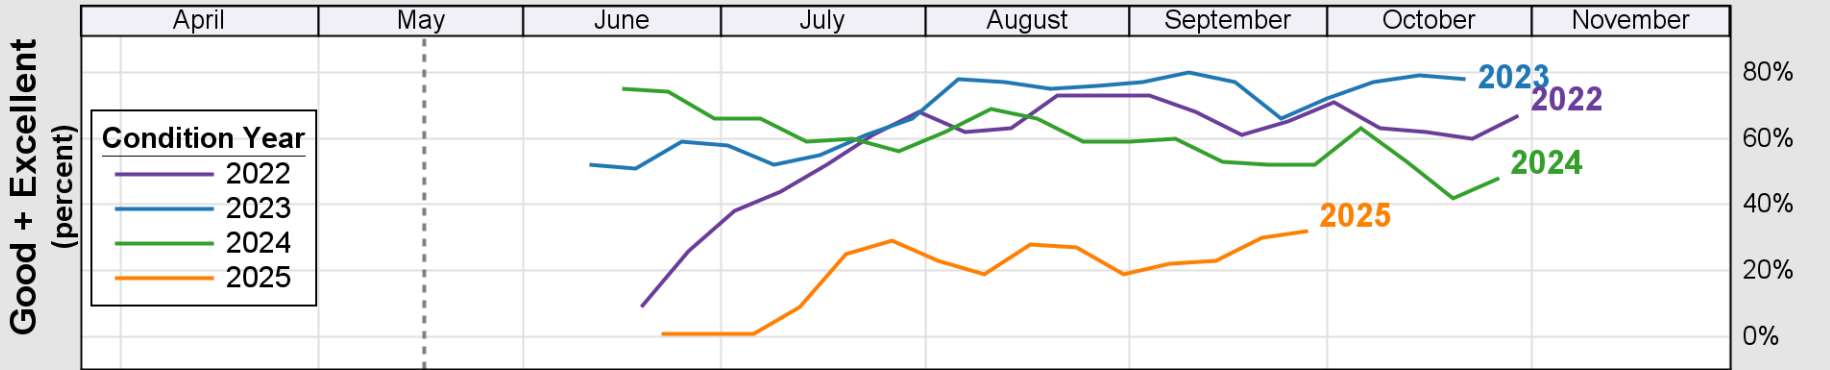

USDA

Crop Progress and Condition: Barley in Montana , 2026

NASS

Source: National Agricultural Statistics Service (NASS), Crop Progress Report

USDA

Crop Progress and Condition: Corn in Montana , 2026

NASS

Progress Year(s) — 2026 2025 2021 - 2025

Source: National Agricultural Statistics Service (NASS), Crop Progress Report

USDA

Crop Progress and Condition: Oats in Montana , 2026

NASS

Progress Year(s) ——— 2026 ····· 2025 ······ 2021 - 2025

Source: National Agricultural Statistics Service (NASS), Crop Progress Report