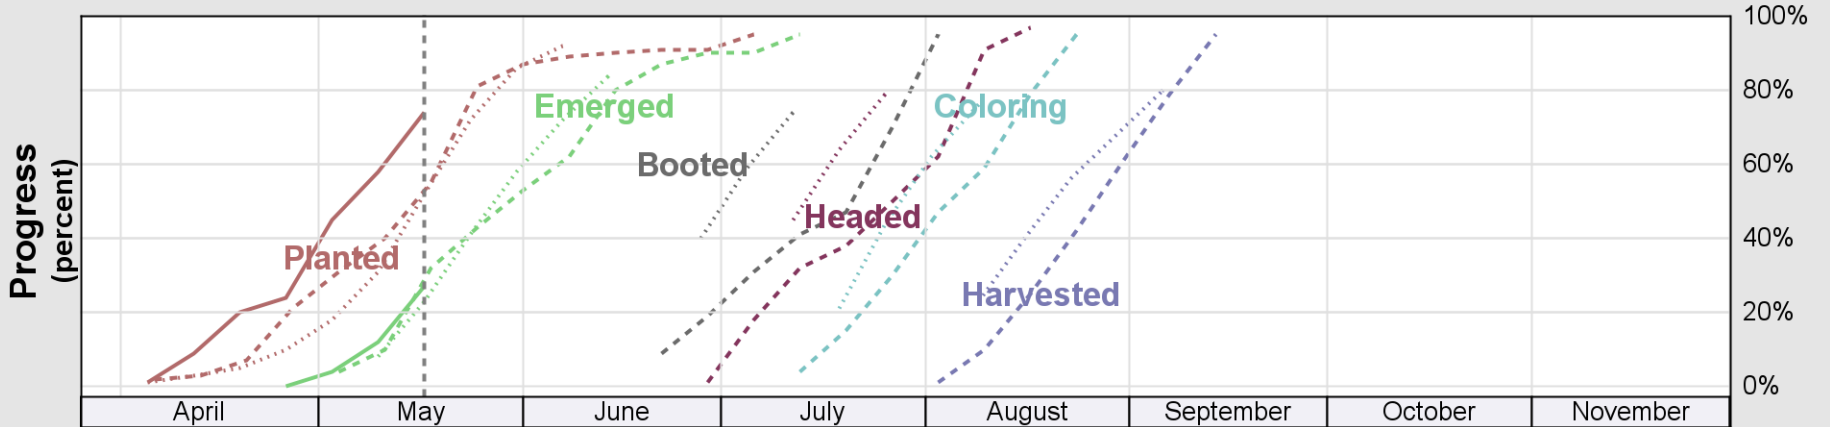

USDA

Crop Progress and Condition: Barley in Montana , 2026

NASS

Source: National Agricultural Statistics Service (NASS), Crop Progress Report

USDA

Crop Progress and Condition: Corn in Montana , 2026

NASS

Progress Year(s) — 2026 2025 2021 - 2025

Source: National Agricultural Statistics Service (NASS), Crop Progress Report

USDA

Crop Progress and Condition: Oats in Montana , 2026

NASS

Progress Year(s) ——— 2026 ····· 2025 ······ 2021 - 2025

Source: National Agricultural Statistics Service (NASS), Crop Progress Report