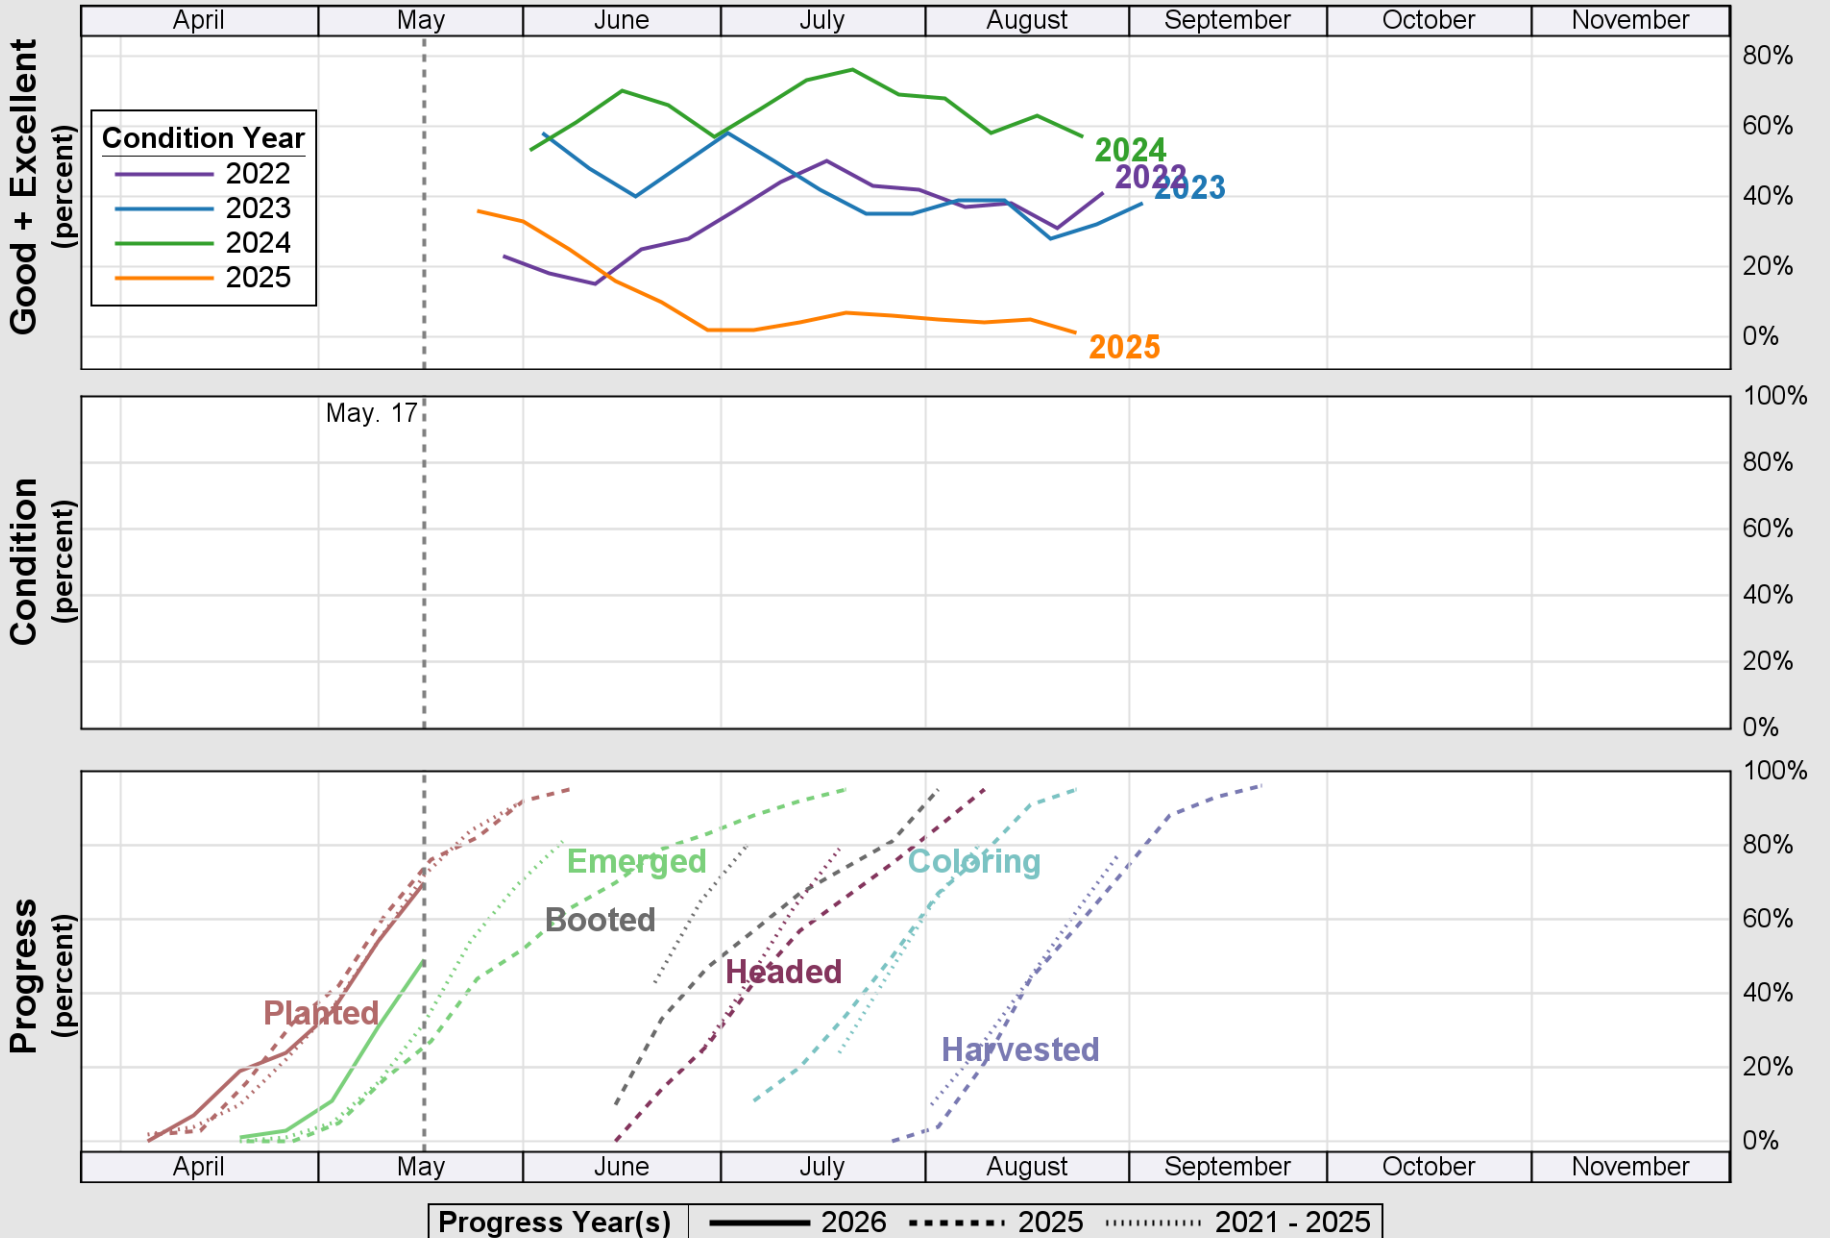

USDA

Crop Progress and Condition: Barley in Montana , 2026

NASS

Source: National Agricultural Statistics Service (NASS), Crop Progress Report

USDA

Crop Progress and Condition: Corn in Montana , 2026

NASS

Progress Year(s) — 2026 2025 2021 - 2025

Source: National Agricultural Statistics Service (NASS), Crop Progress Report

USDA

Crop Progress and Condition: Oats in Montana , 2026

NASS

Progress Year(s) ——— 2026 ····· 2025 ······ 2021 - 2025

Source: National Agricultural Statistics Service (NASS), Crop Progress Report

USDA

Crop Progress and Condition: Pasture and Range in Montana , 2026

NASS

Source: National Agricultural Statistics Service (NASS), Crop Progress Report

USDA

Crop Progress and Condition: Spring Wheat in Montana , 2026

NASS

Source: National Agricultural Statistics Service (NASS), Crop Progress Report

USDA

Crop Progress and Condition: Sugar Beets in Montana , 2026

NASS

Progress Year(s) — 2026 2025 2021 - 2025

Source: National Agricultural Statistics Service (NASS), Crop Progress Report