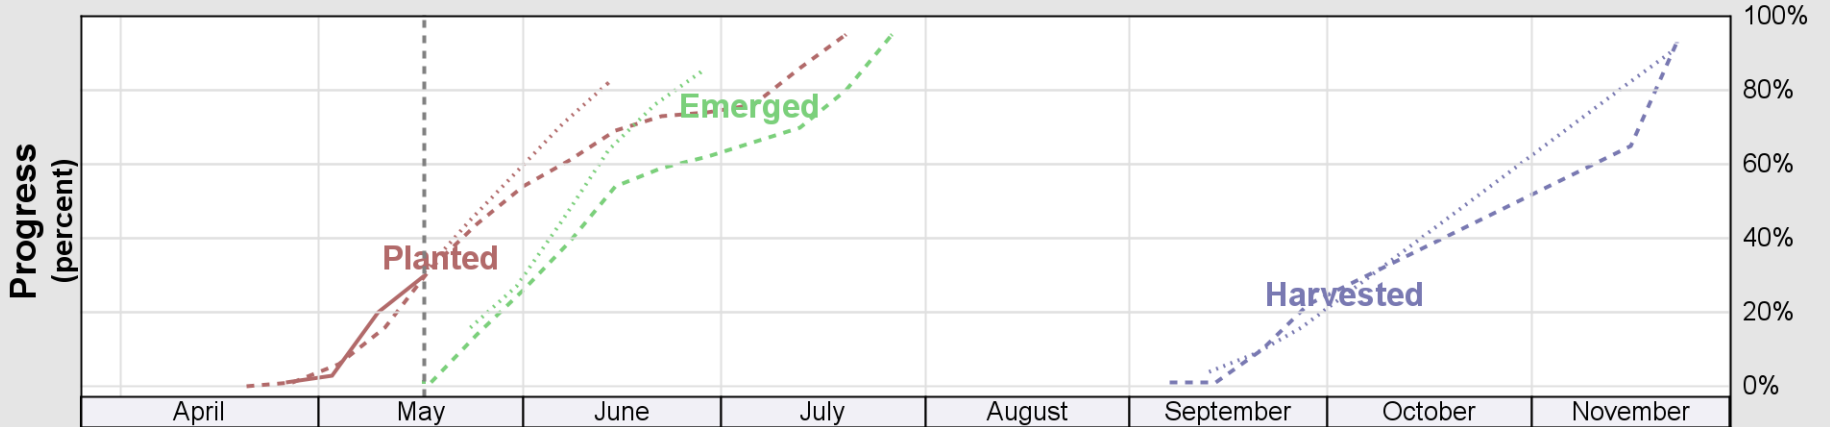

USDA

Crop Progress and Condition: Barley in Montana , 2026

NASS

Source: National Agricultural Statistics Service (NASS), Crop Progress Report

USDA

Crop Progress and Condition: Corn in Montana , 2026

NASS

Progress Year(s) — 2026 2025 2021 - 2025

Source: National Agricultural Statistics Service (NASS), Crop Progress Report

USDA

Crop Progress and Condition: Oats in Montana , 2026

NASS

Progress Year(s) ——— 2026 ····· 2025 ······ 2021 - 2025

Source: National Agricultural Statistics Service (NASS), Crop Progress Report