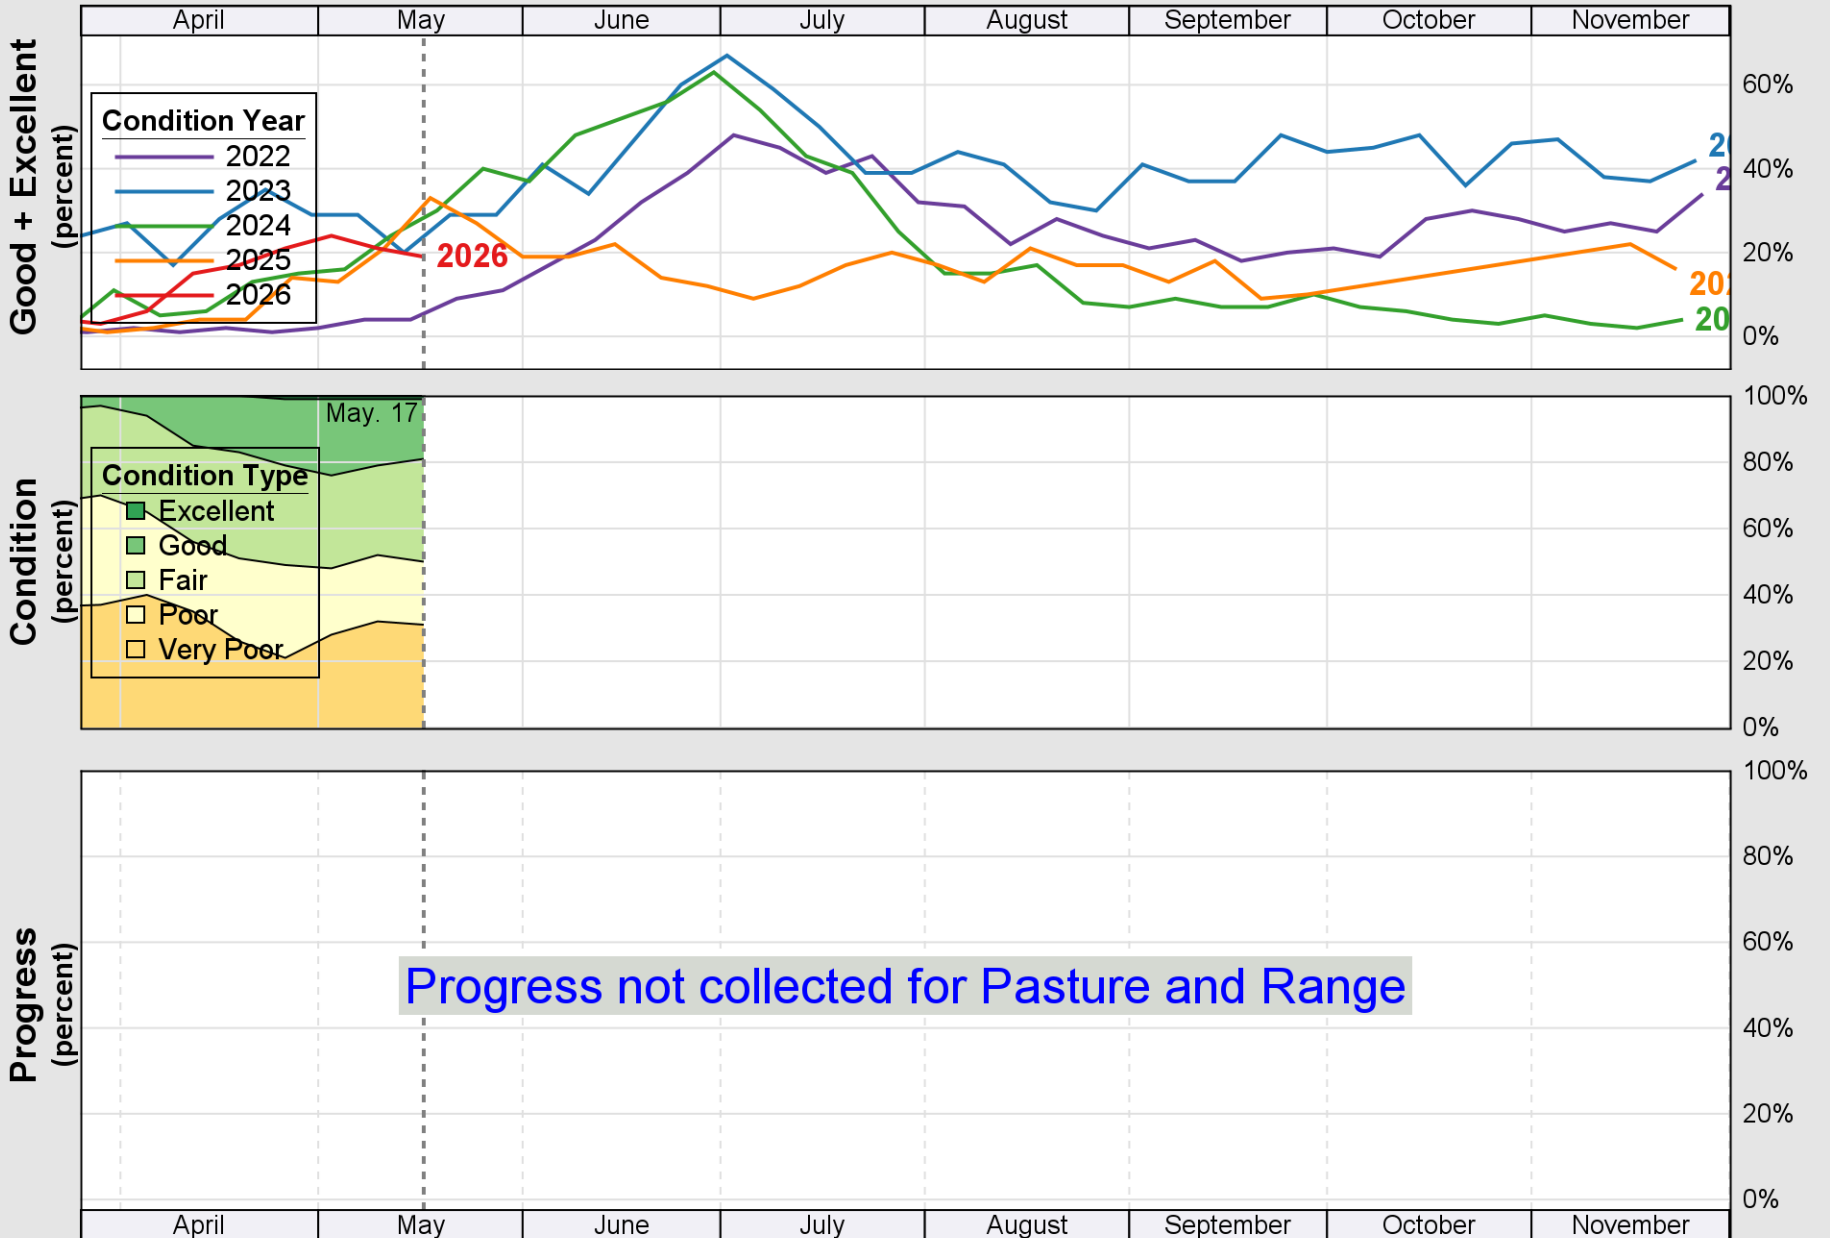

USDA

Crop Progress and Condition: Barley in Montana , 2026

NASS

Source: National Agricultural Statistics Service (NASS), Crop Progress Report

USDA

Crop Progress and Condition: Corn in Montana , 2026

NASS

Progress Year(s) — 2026 2025 2021 - 2025

Source: National Agricultural Statistics Service (NASS), Crop Progress Report

USDA

Crop Progress and Condition: Oats in Montana , 2026

NASS

Progress Year(s) ——— 2026 ····· 2025 ······ 2021 - 2025

Source: National Agricultural Statistics Service (NASS), Crop Progress Report

USDA

Crop Progress and Condition: Pasture and Range in Montana , 2026

NASS

Source: National Agricultural Statistics Service (NASS), Crop Progress Report

USDA

Crop Progress and Condition: Spring Wheat in Montana , 2026

NASS

Source: National Agricultural Statistics Service (NASS), Crop Progress Report

USDA

Crop Progress and Condition: Sugar Beets in Montana , 2026

NASS

Progress Year(s) — 2026 2025 2021 - 2025

Source: National Agricultural Statistics Service (NASS), Crop Progress Report