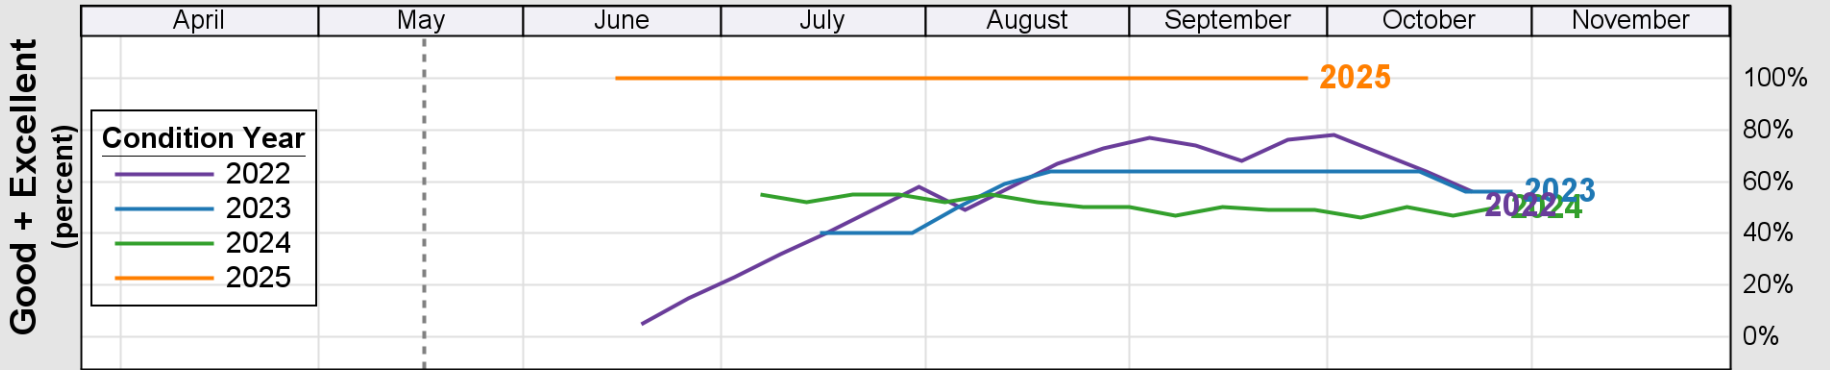

NASS

Source: National Agricultural Statistics Service (NASS), Crop Progress Report

USDA

Crop Progress and Condition: Sugar Beets in Montana , 2026

NASS

Progress Year(s) — 2026 2025 2021 - 2025

Source: National Agricultural Statistics Service (NASS), Crop Progress Report