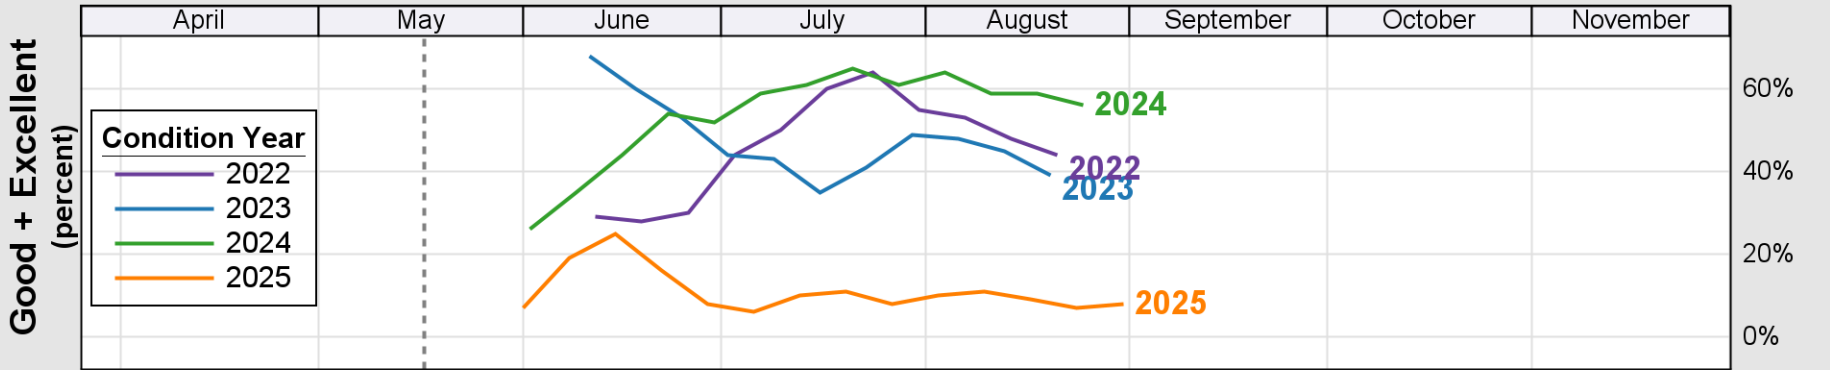

USDA

Crop Progress and Condition: Barley in Montana , 2026

NASS

Source: National Agricultural Statistics Service (NASS), Crop Progress Report

USDA

Crop Progress and Condition: Corn in Montana , 2026

NASS

Progress Year(s) — 2026 2025 2021 - 2025

Source: National Agricultural Statistics Service (NASS), Crop Progress Report

USDA

Crop Progress and Condition: Oats in Montana , 2026

NASS

Progress Year(s) ——— 2026 ····· 2025 ······ 2021 - 2025

Source: National Agricultural Statistics Service (NASS), Crop Progress Report