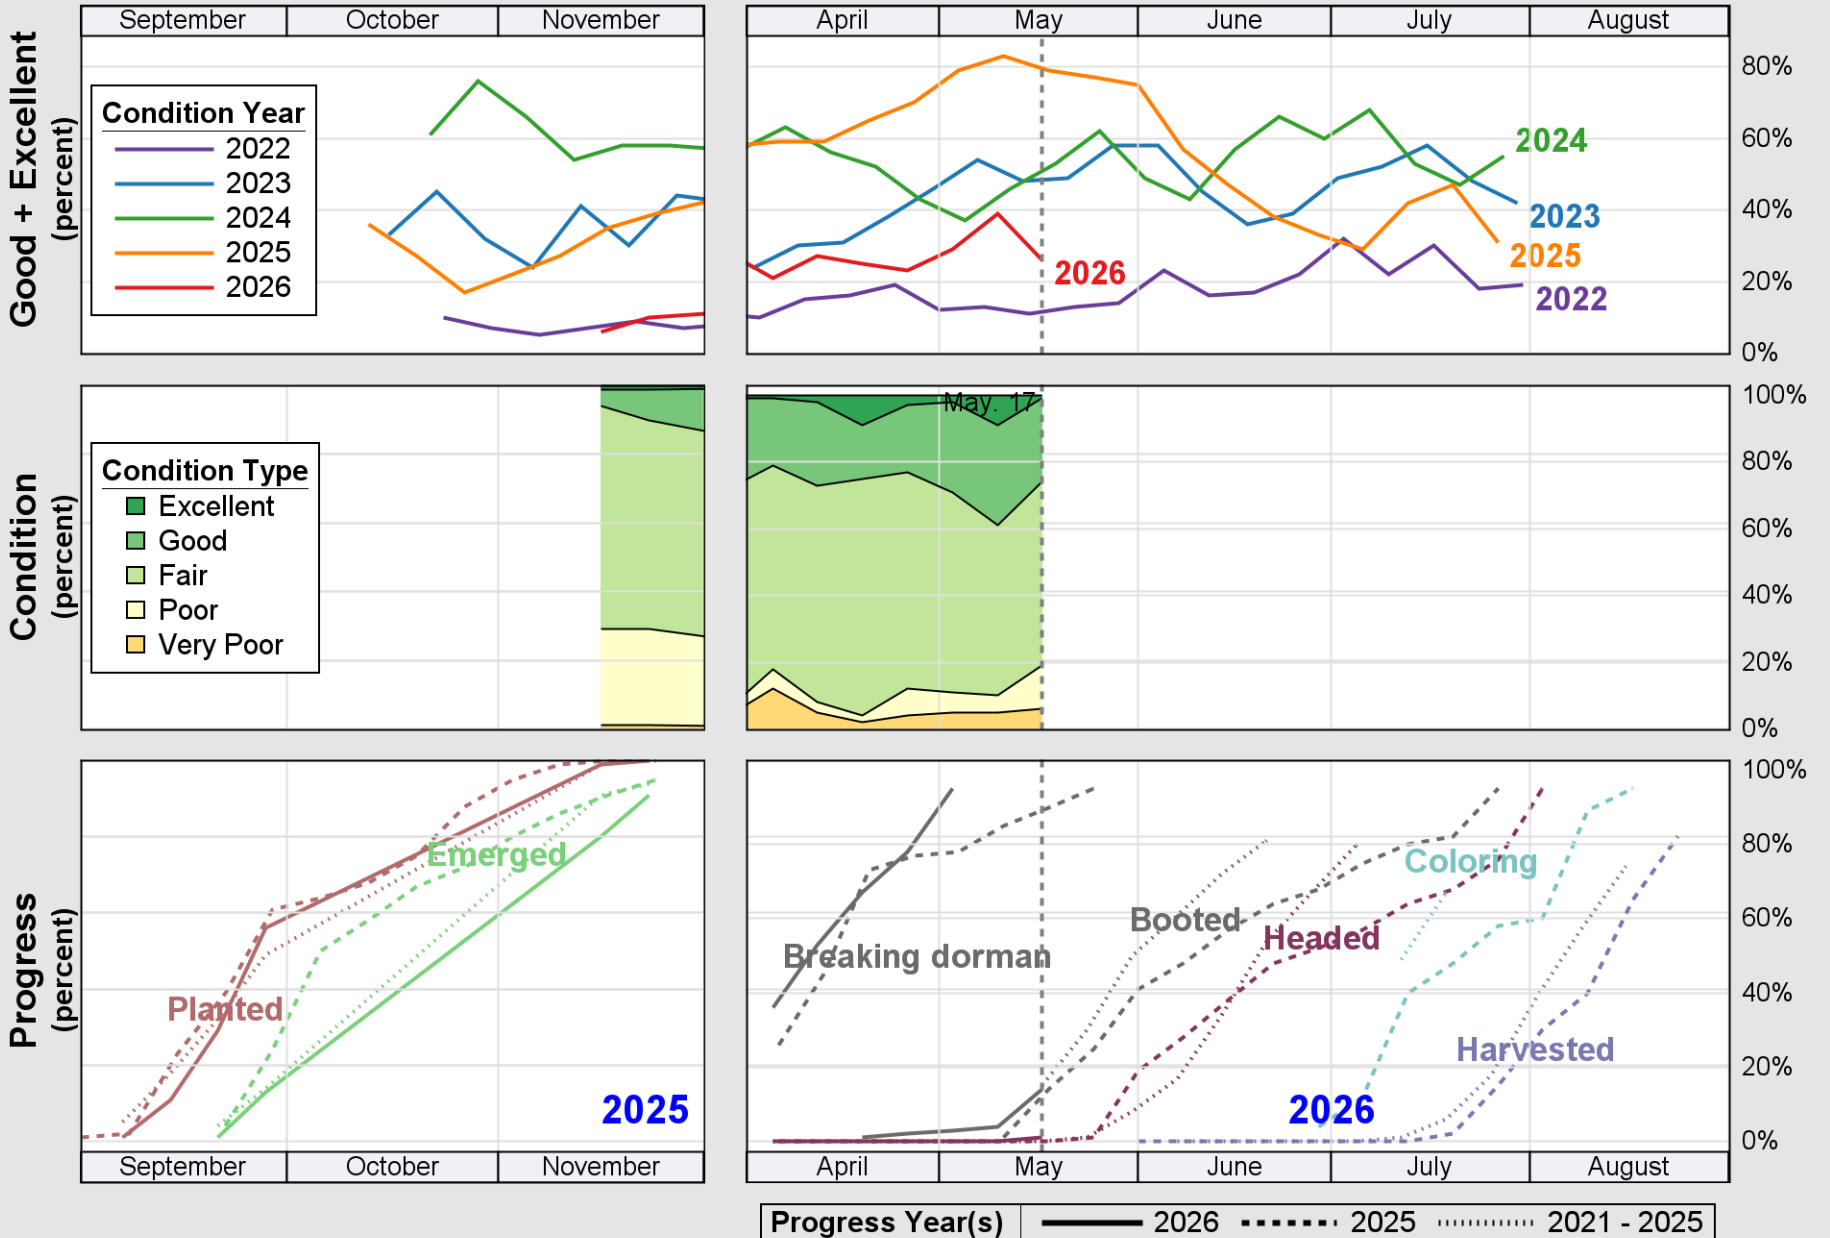

USDA

Crop Progress and Condition: Barley in Montana , 2026

NASS

Source: National Agricultural Statistics Service (NASS), Crop Progress Report

USDA

Crop Progress and Condition: Corn in Montana , 2026

NASS

Progress Year(s) — 2026 2025 2021 - 2025

USDA

Crop Progress and Condition: Pasture and Range in Montana , 2026

NASS

Source: National Agricultural Statistics Service (NASS), Crop Progress Report

USDA

Crop Progress and Condition: Spring Wheat in Montana , 2026

NASS

Source: National Agricultural Statistics Service (NASS), Crop Progress Report

USDA

Crop Progress and Condition: Sugar Beets in Montana , 2026

NASS

Progress Year(s) — 2026 2025 2021 - 2025

Source: National Agricultural Statistics Service (NASS), Crop Progress Report

USDA

Crop Progress and Condition: Winter Wheat in Montana , 2026

NASS

Source: National Agricultural Statistics Service (NASS), Crop Progress Report