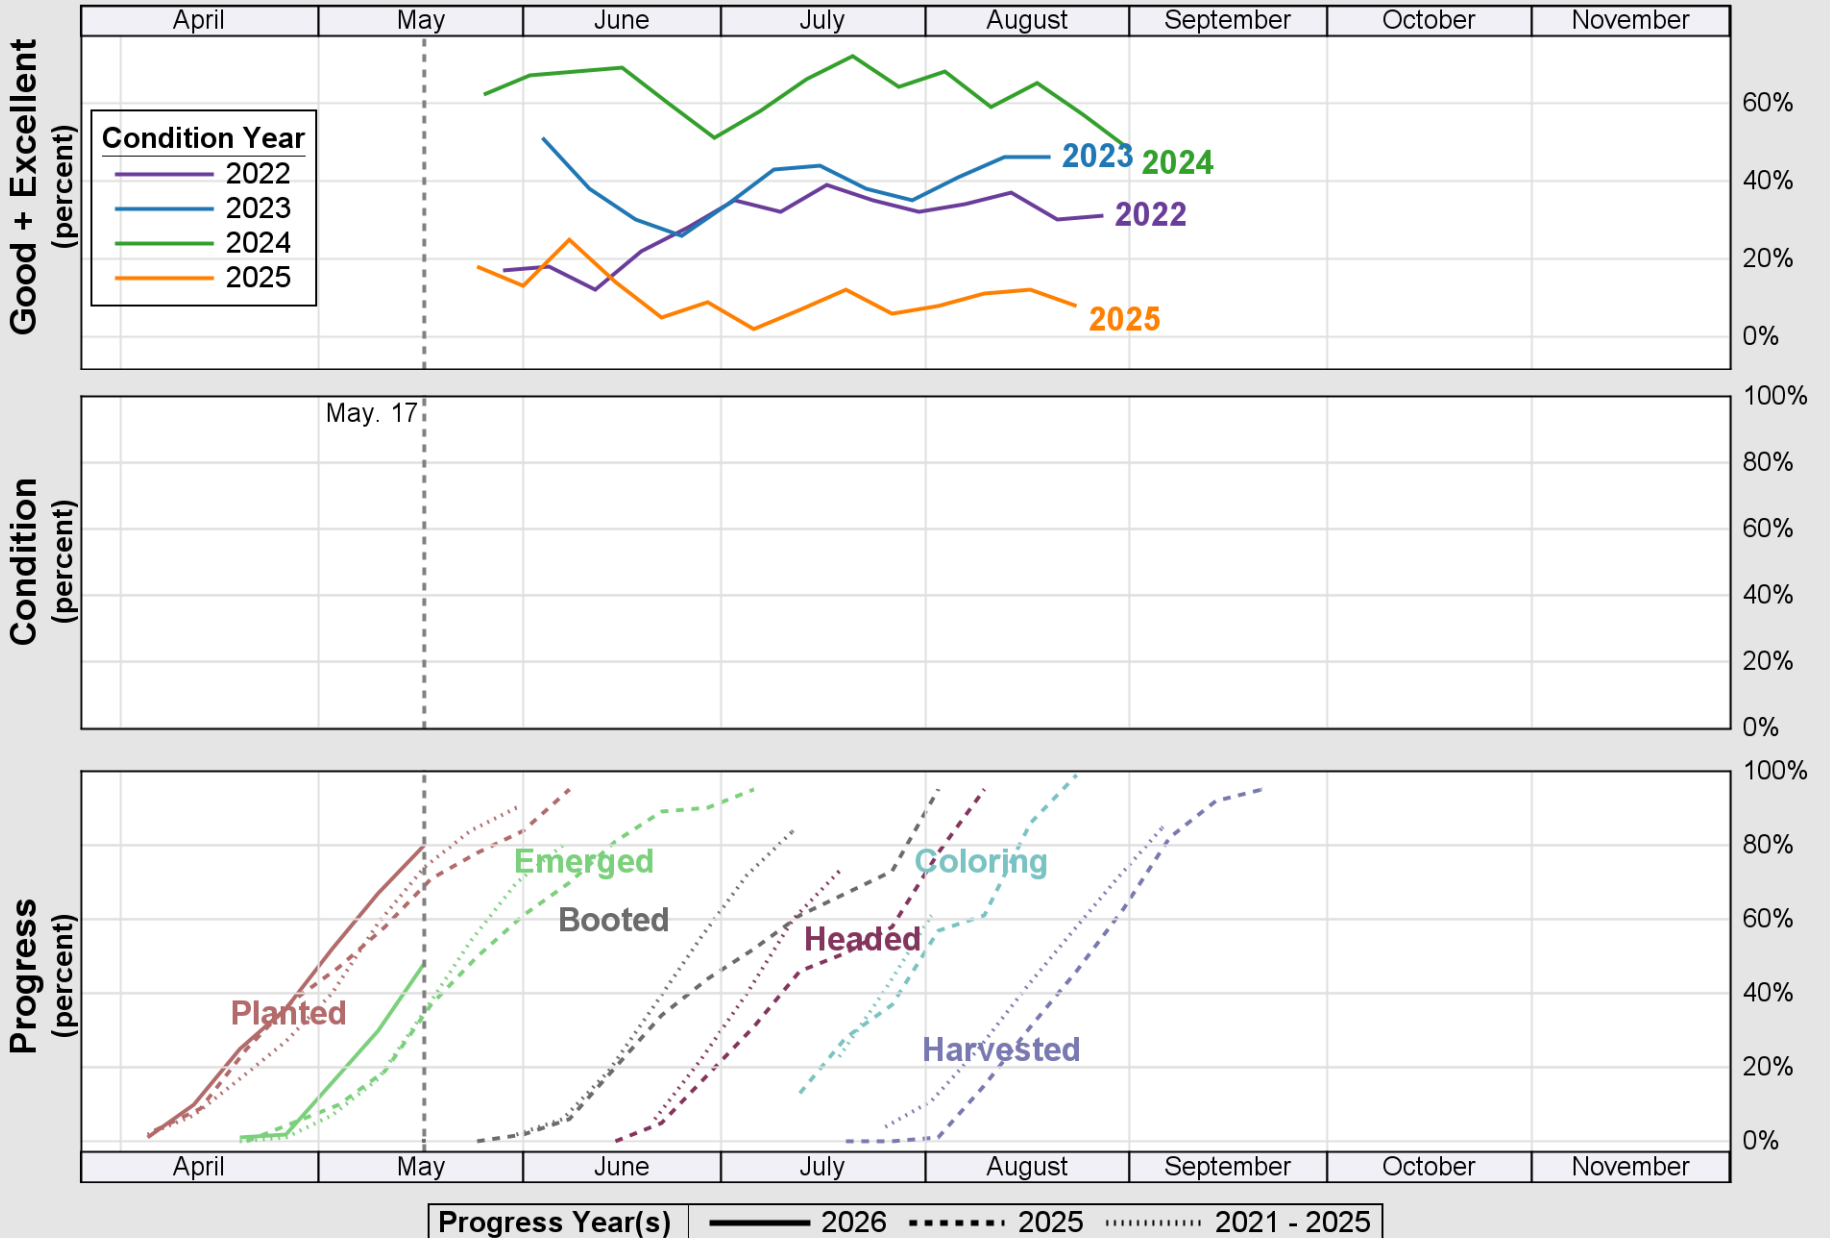

USDA

Crop Progress and Condition: Barley in Montana , 2026

NASS

Source: National Agricultural Statistics Service (NASS), Crop Progress Report

USDA

Crop Progress and Condition: Corn in Montana , 2026

NASS

Progress Year(s) — 2026 2025 2021 - 2025

Source: National Agricultural Statistics Service (NASS), Crop Progress Report

USDA

Crop Progress and Condition: Oats in Montana , 2026

NASS

Progress Year(s) ——— 2026 ····· 2025 ······ 2021 - 2025

Source: National Agricultural Statistics Service (NASS), Crop Progress Report

USDA

Crop Progress and Condition: Pasture and Range in Montana , 2026

NASS

Source: National Agricultural Statistics Service (NASS), Crop Progress Report

USDA

Crop Progress and Condition: Spring Wheat in Montana , 2026

NASS

Source: National Agricultural Statistics Service (NASS), Crop Progress Report

USDA

Crop Progress and Condition: Sugar Beets in Montana , 2026

NASS

Progress Year(s) — 2026 2025 2021 - 2025

Source: National Agricultural Statistics Service (NASS), Crop Progress Report