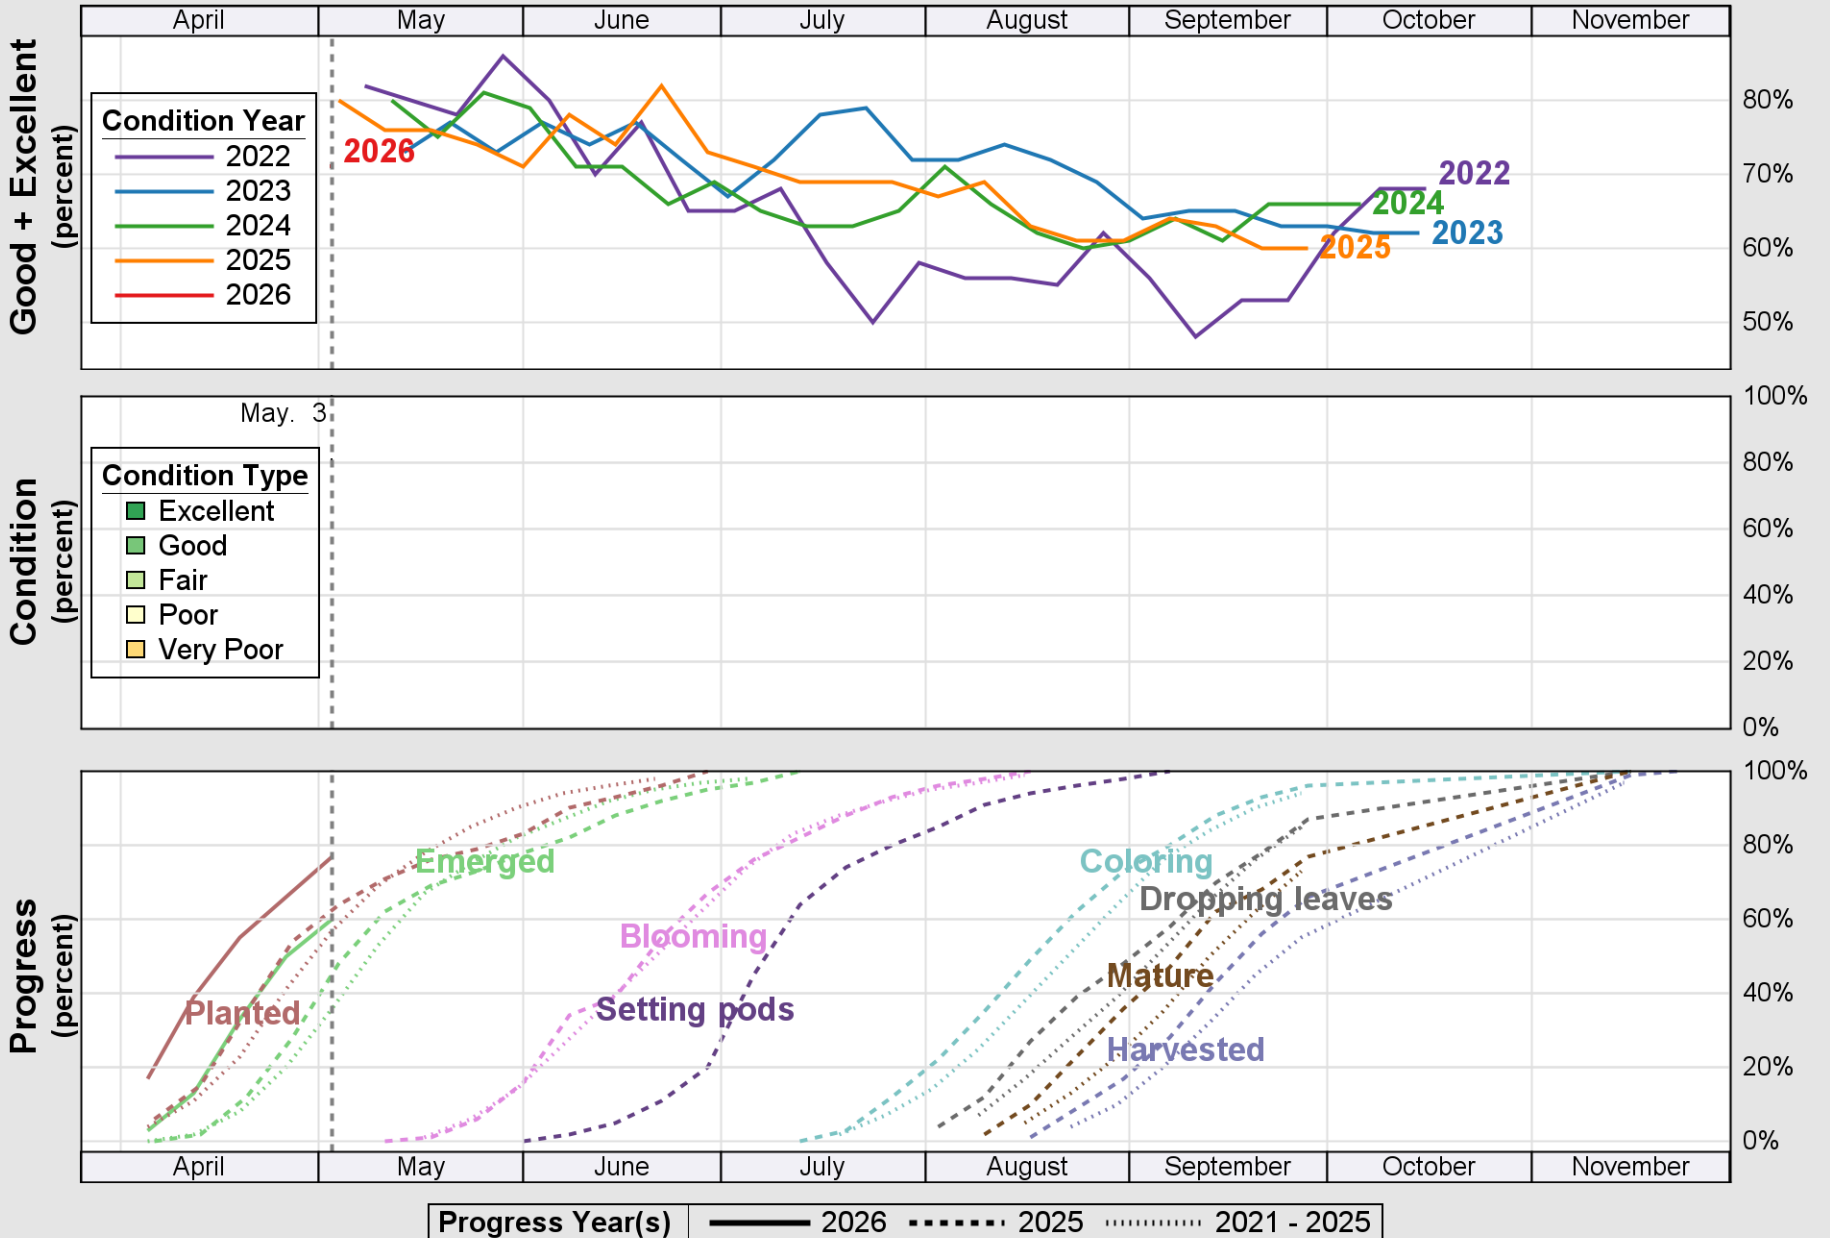

USDA

Crop Progress and Condition: Peanuts in Mississippi, 2026

NASS

Source: National Agricultural Statistics Service (NASS), Crop Progress Report

USDA

Crop Progress and Condition: Rice in Mississippi , 2026

NASS

Source: National Agricultural Statistics Service (NASS), Crop Progress Report

USDA

Crop Progress and Condition: Soybeans in Mississippi , 2026

NASS

Source: National Agricultural Statistics Service (NASS), Crop Progress Report

USDA

Crop Progress and Condition: Winter Wheat in Mississippi, 2026

NASS

Source: National Agricultural Statistics Service (NASS), Crop Progress Report