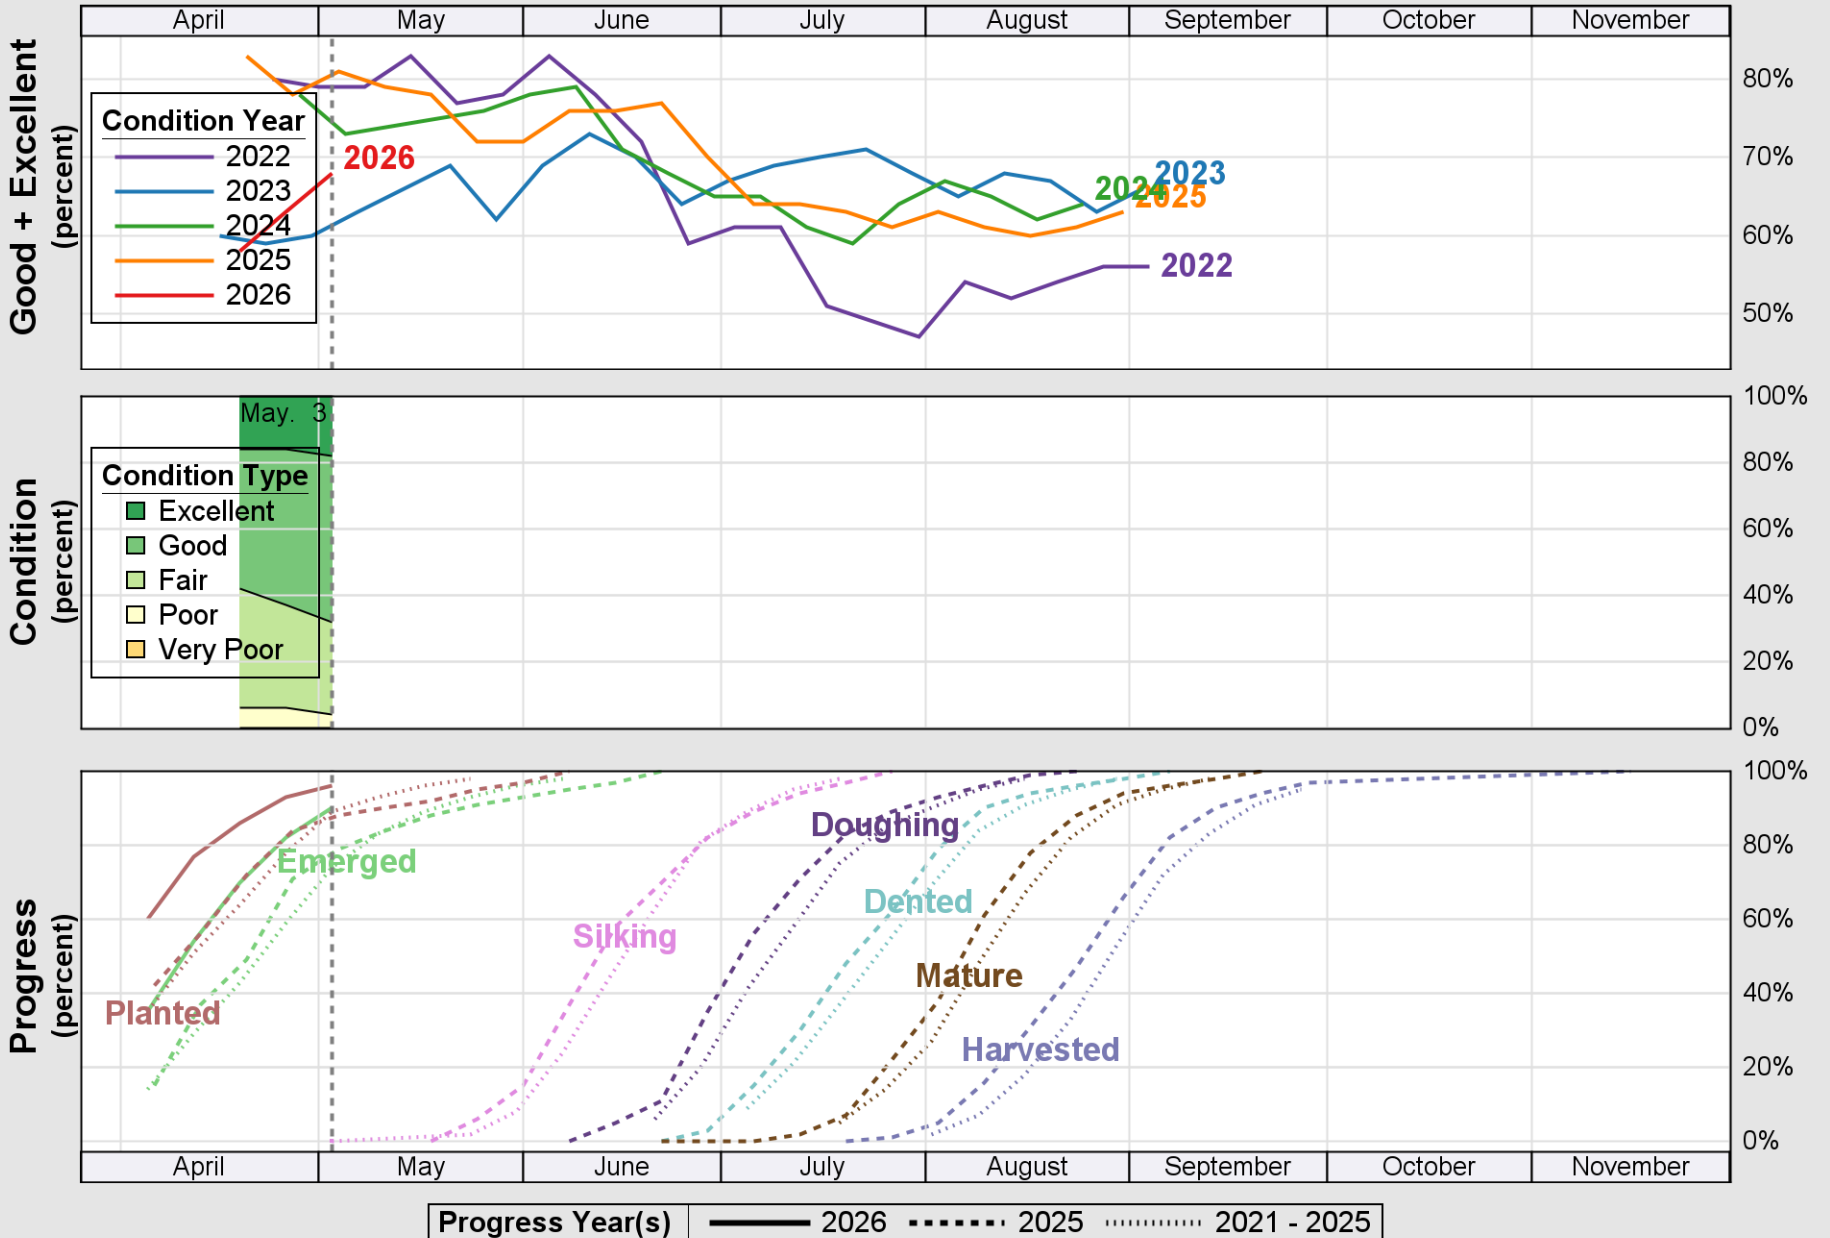

USDA

Crop Progress and Condition: Corn in Mississippi , 2026

NASS

Source: National Agricultural Statistics Service (NASS), Crop Progress Report

USDA

Crop Progress and Condition: Cotton in Mississippi , 2026

NASS

Source: National Agricultural Statistics Service (NASS), Crop Progress Report

USDA

Crop Progress and Condition: Pasture and Range in Mississippi, 2026

NASS

Source: National Agricultural Statistics Service (NASS), Crop Progress Report

USDA

Crop Progress and Condition: Peanuts in Mississippi, 2026

NASS

Source: National Agricultural Statistics Service (NASS), Crop Progress Report

USDA

Crop Progress and Condition: Rice in Mississippi , 2026