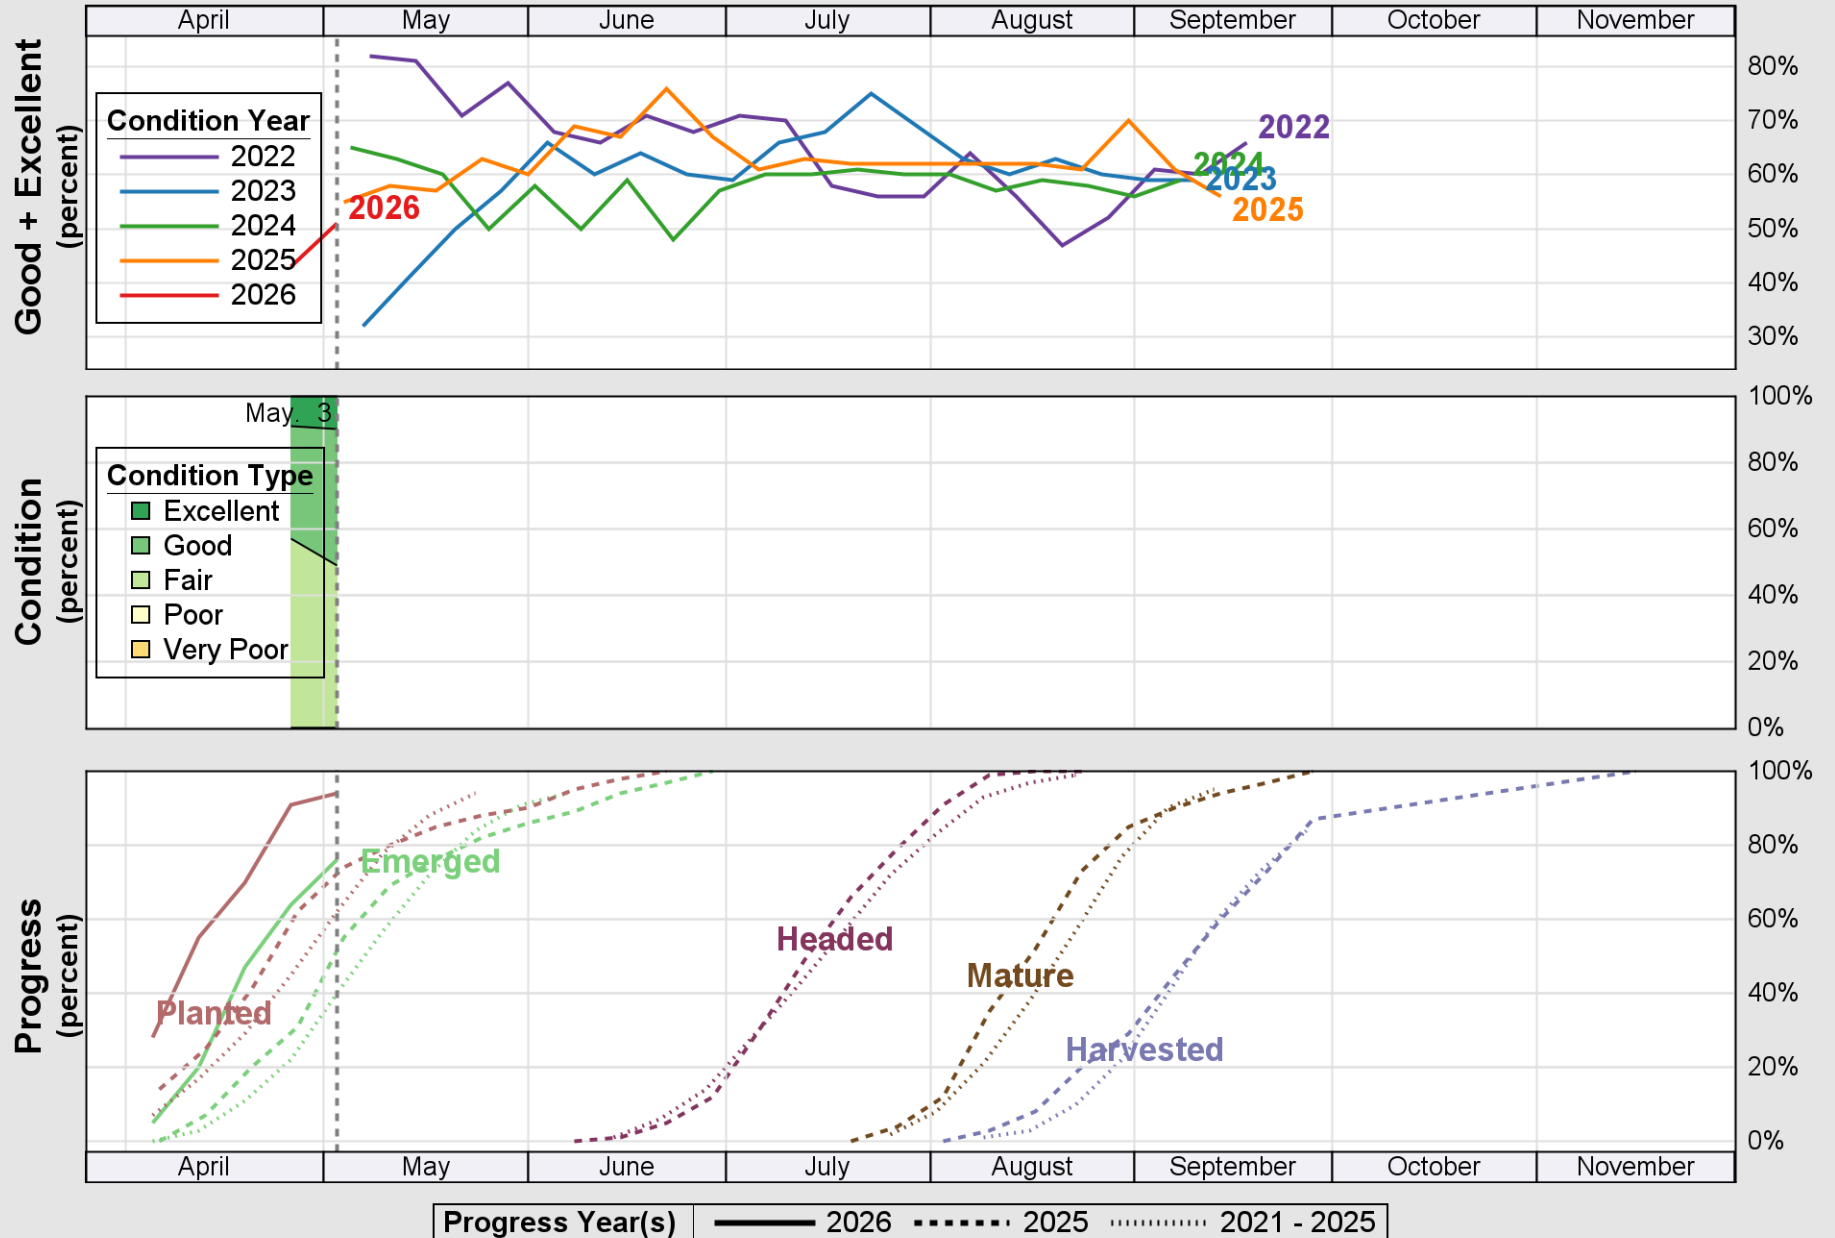

NASS

Source: National Agricultural Statistics Service (NASS), Crop Progress Report

USDA

Crop Progress and Condition: Pasture and Range in Mississippi, 2026

NASS

Source: National Agricultural Statistics Service (NASS), Crop Progress Report

USDA

Crop Progress and Condition: Peanuts in Mississippi, 2026

NASS

Source: National Agricultural Statistics Service (NASS), Crop Progress Report

USDA

Crop Progress and Condition: Rice in Mississippi , 2026

NASS

Source: National Agricultural Statistics Service (NASS), Crop Progress Report

USDA

Crop Progress and Condition: Soybeans in Mississippi , 2026

NASS

Source: National Agricultural Statistics Service (NASS), Crop Progress Report

USDA

Crop Progress and Condition: Winter Wheat in Mississippi, 2026

NASS

Source: National Agricultural Statistics Service (NASS), Crop Progress Report