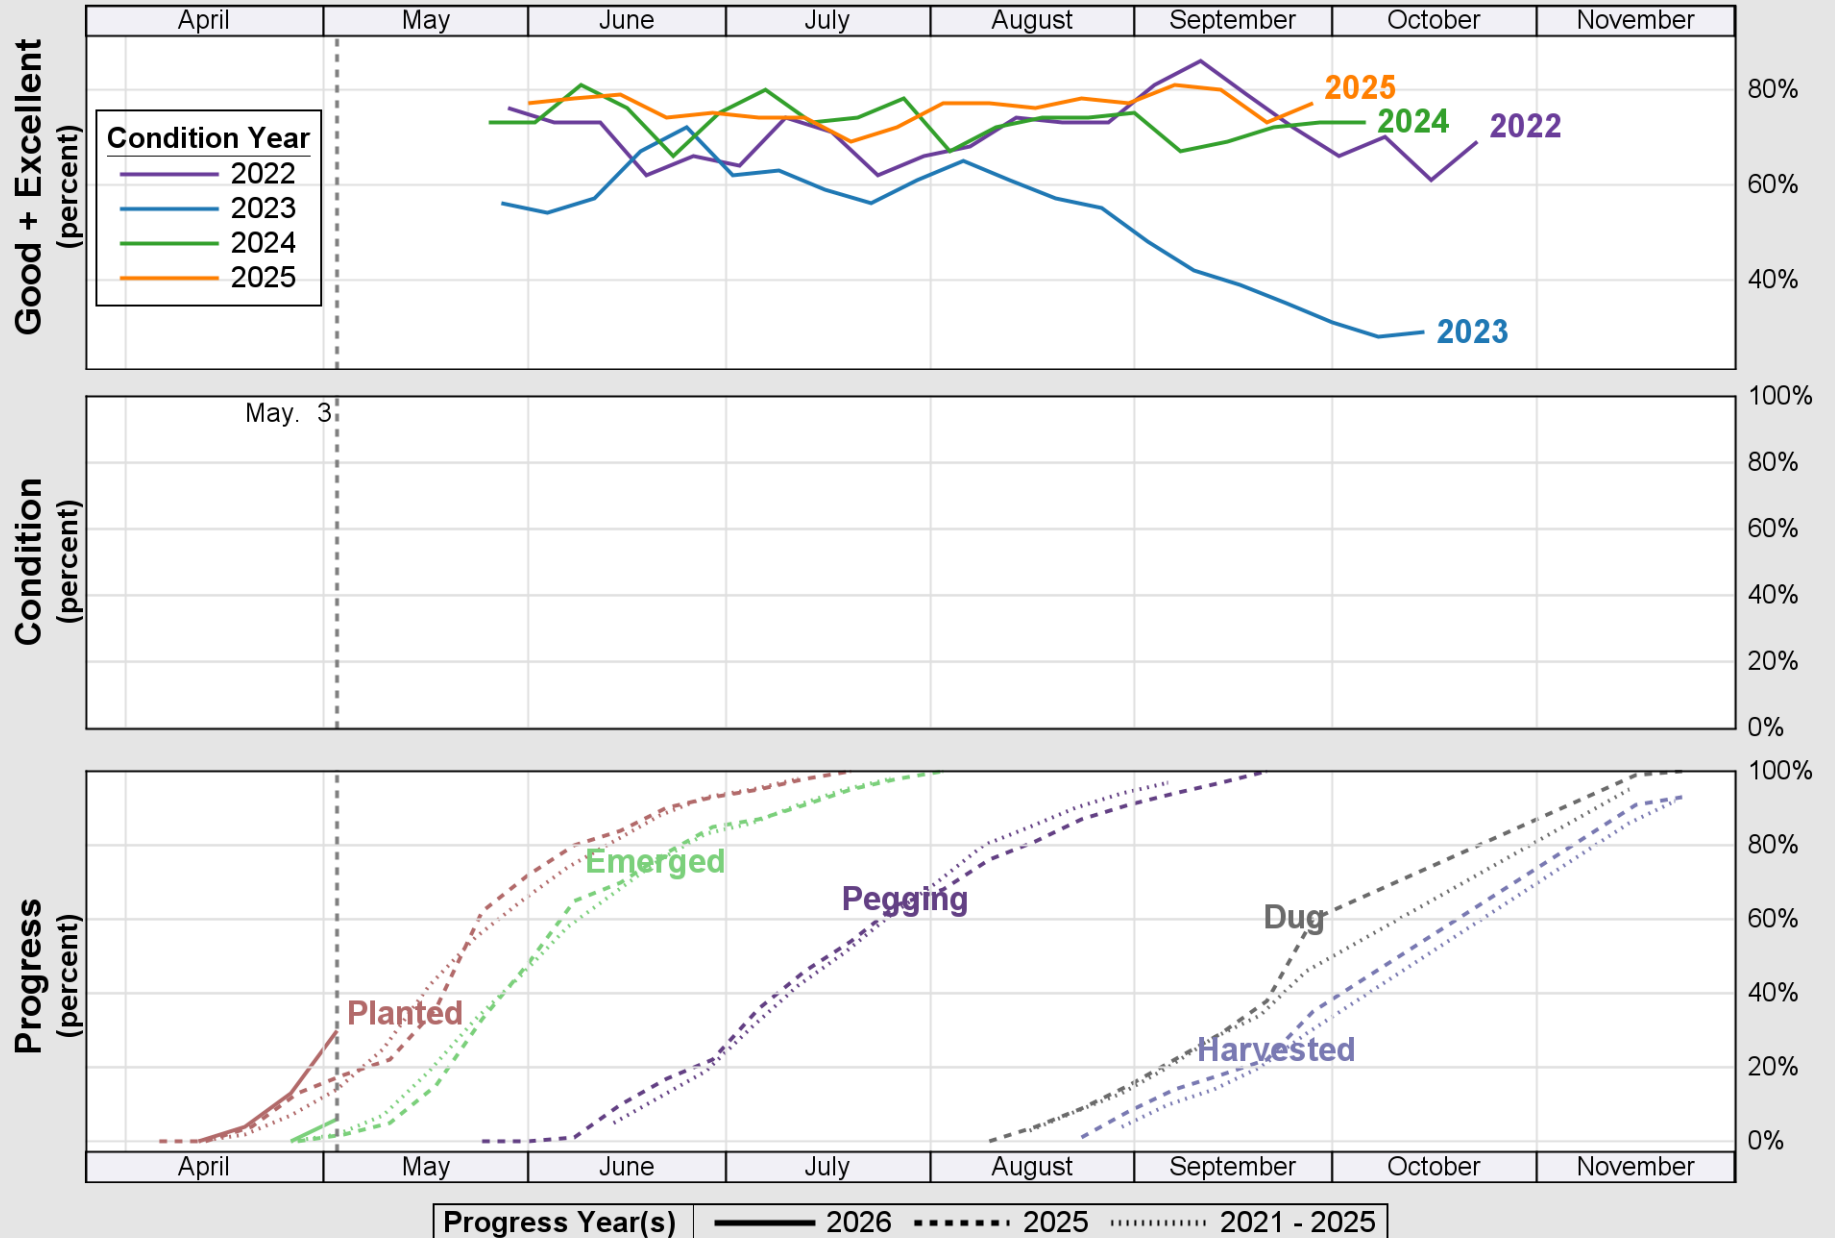

USDA

Crop Progress and Condition: Corn in Mississippi , 2026

NASS

Source: National Agricultural Statistics Service (NASS), Crop Progress Report

USDA

Crop Progress and Condition: Cotton in Mississippi , 2026

NASS

Source: National Agricultural Statistics Service (NASS), Crop Progress Report

USDA

Crop Progress and Condition: Pasture and Range in Mississippi, 2026

NASS

Source: National Agricultural Statistics Service (NASS), Crop Progress Report

USDA

Crop Progress and Condition: Peanuts in Mississippi, 2026

NASS

Source: National Agricultural Statistics Service (NASS), Crop Progress Report

USDA

Crop Progress and Condition: Rice in Mississippi , 2026