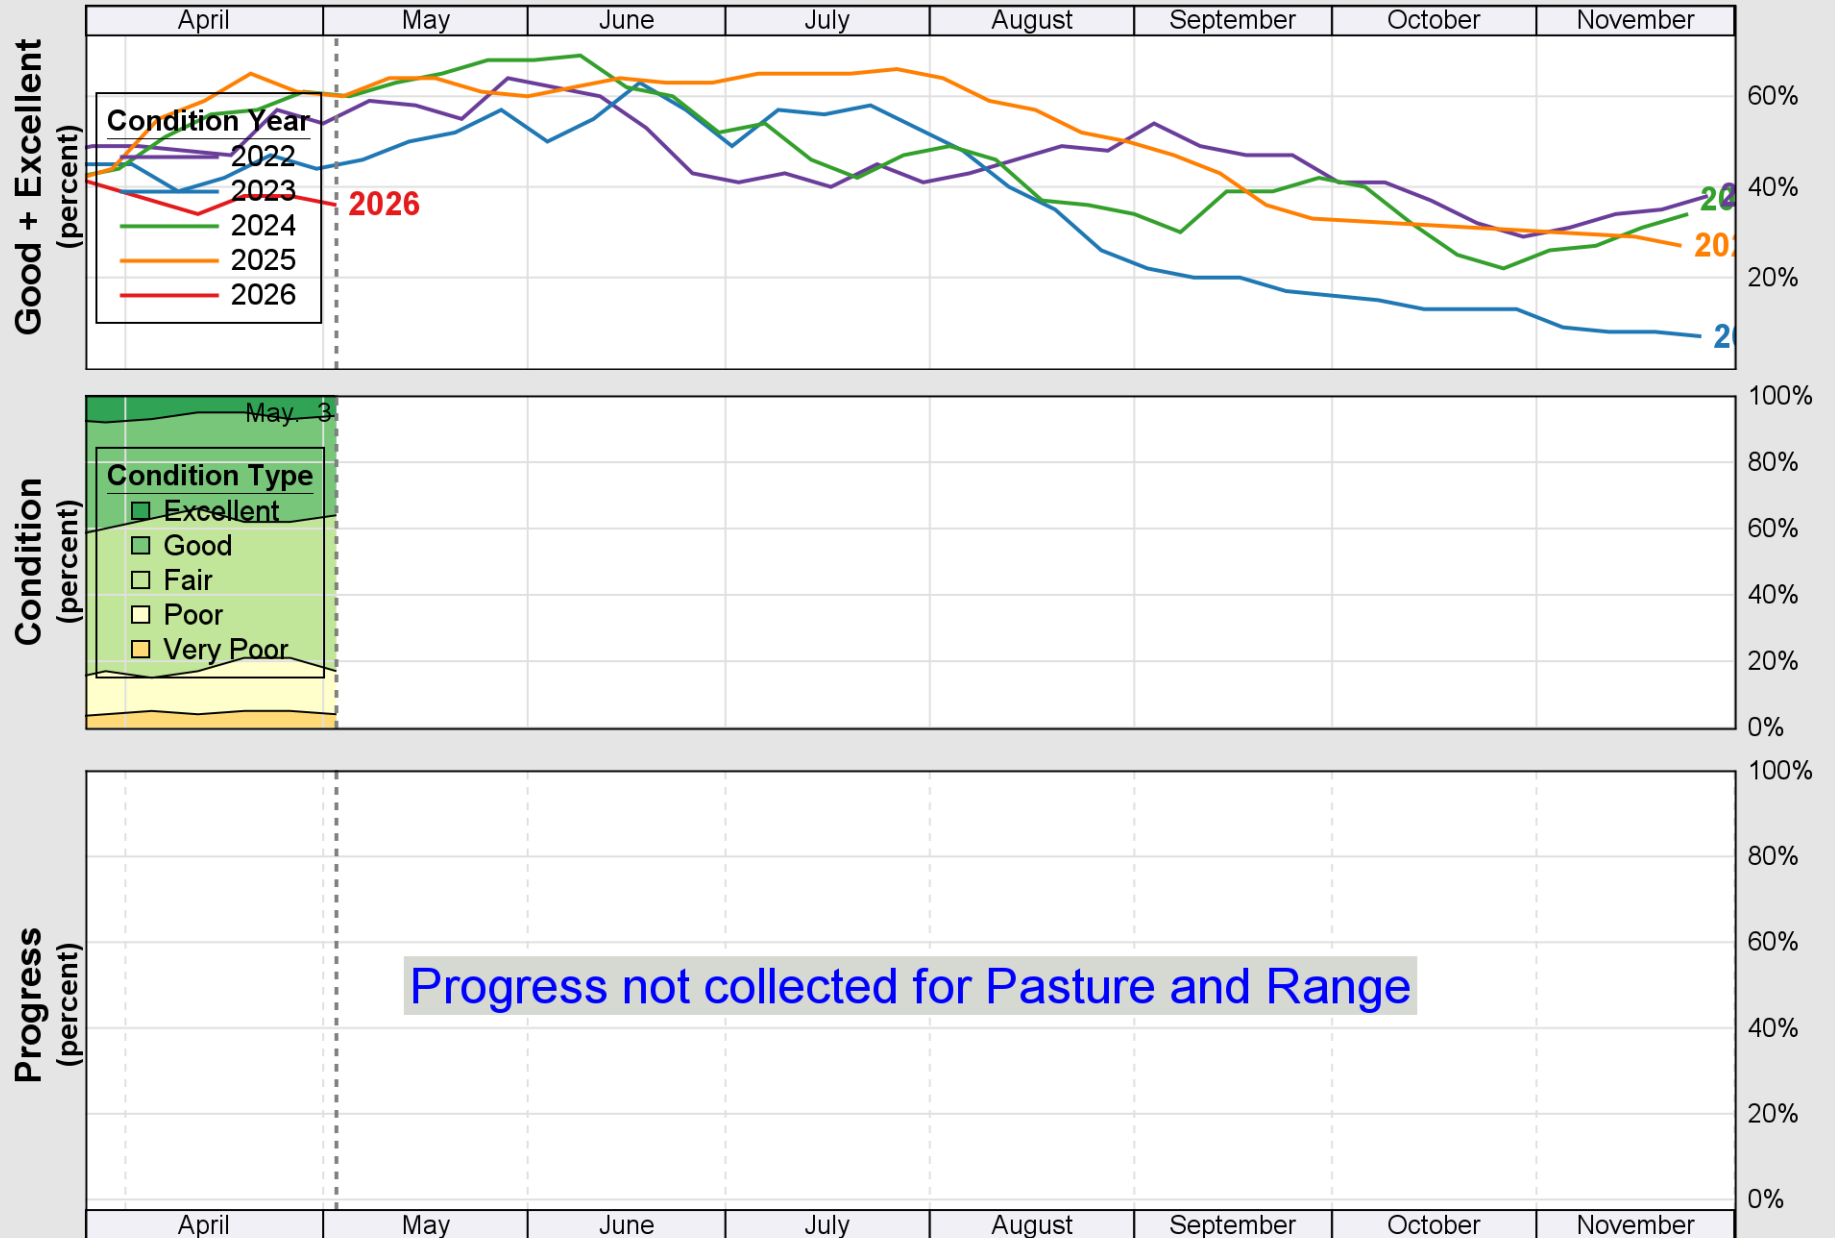

USDA

Crop Progress and Condition: Corn in Mississippi , 2026

NASS

Source: National Agricultural Statistics Service (NASS), Crop Progress Report

USDA

Crop Progress and Condition: Cotton in Mississippi , 2026

NASS

Source: National Agricultural Statistics Service (NASS), Crop Progress Report

USDA

Crop Progress and Condition: Pasture and Range in Mississippi, 2026

NASS

Source: National Agricultural Statistics Service (NASS), Crop Progress Report

USDA

Crop Progress and Condition: Peanuts in Mississippi, 2026

NASS

Source: National Agricultural Statistics Service (NASS), Crop Progress Report

USDA

Crop Progress and Condition: Rice in Mississippi , 2026