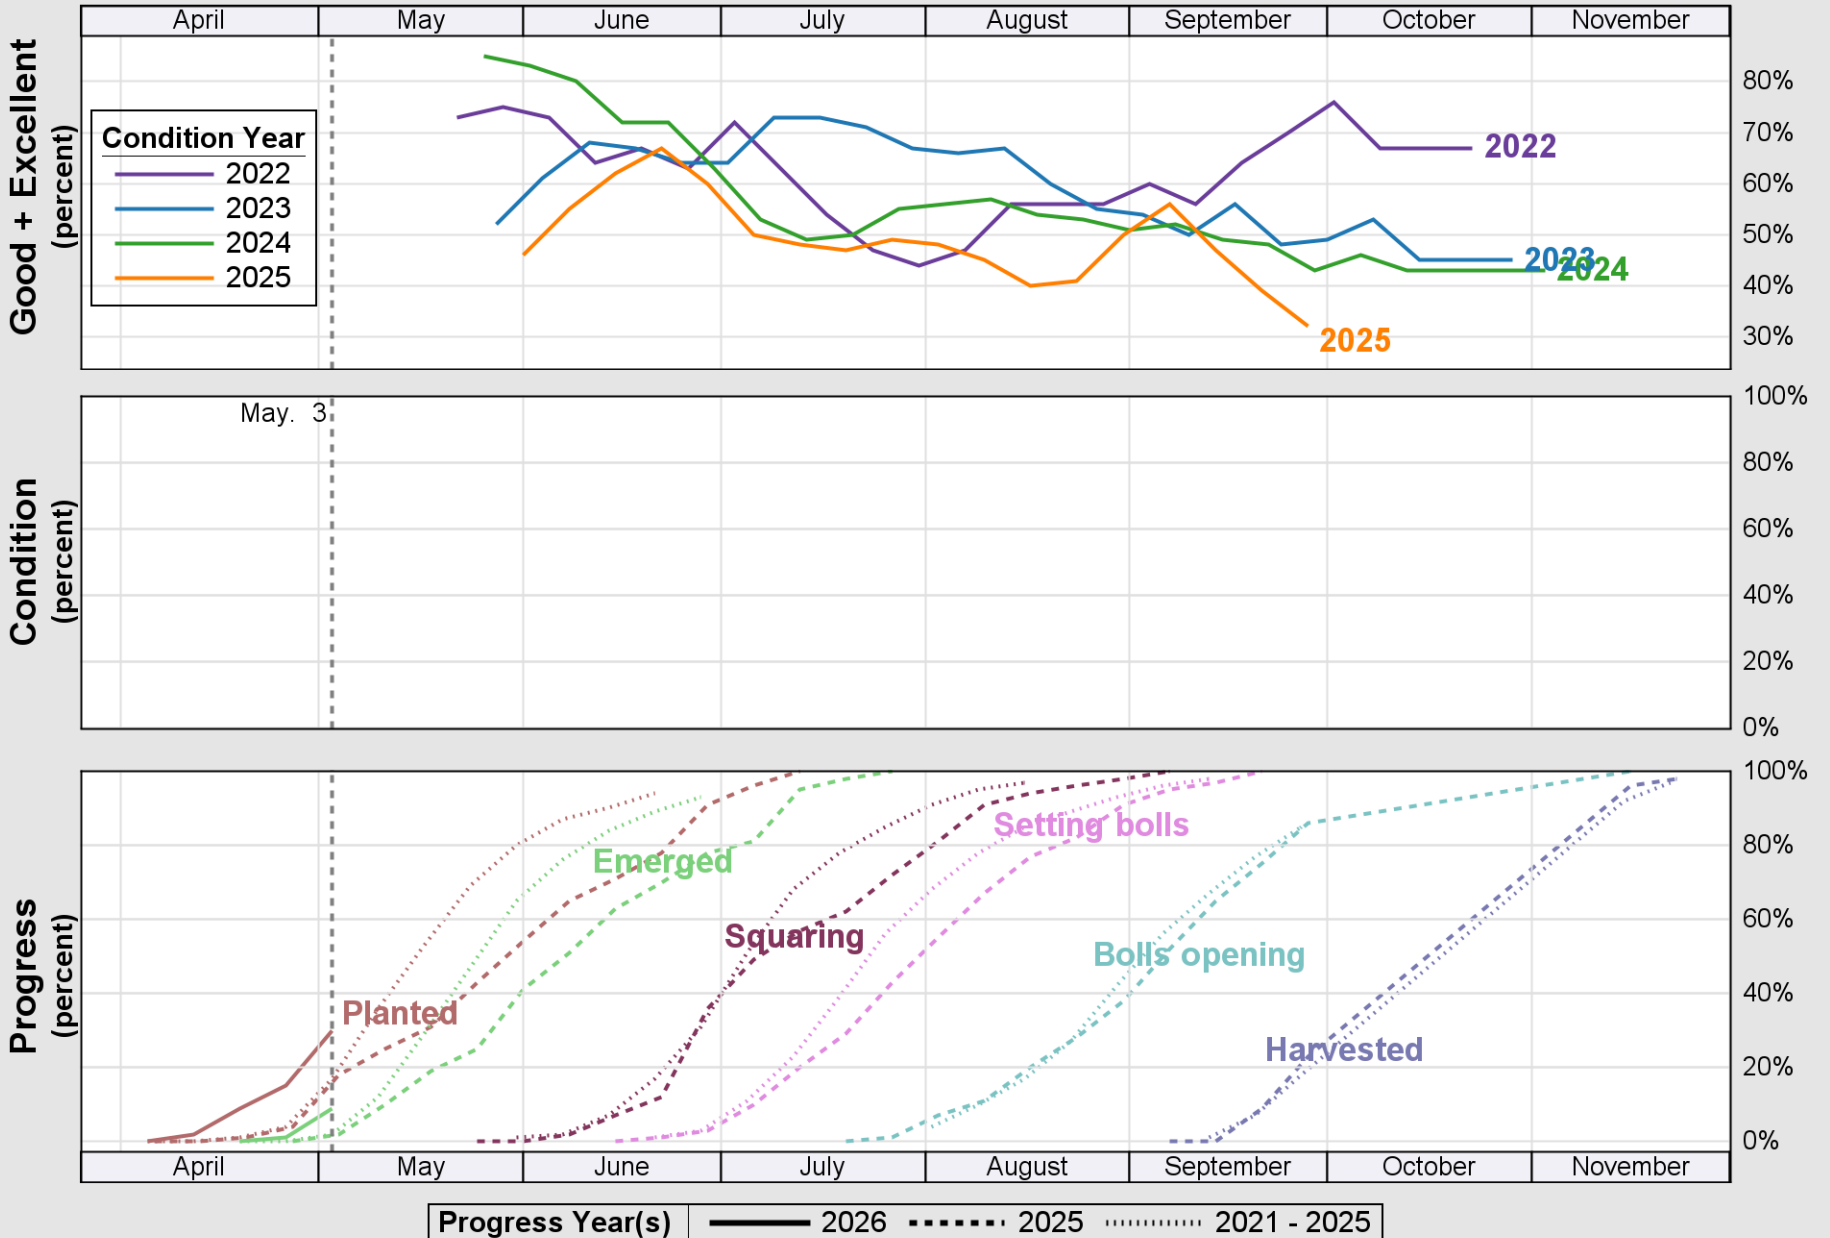

USDA

Crop Progress and Condition: Corn in Mississippi , 2026

NASS

Source: National Agricultural Statistics Service (NASS), Crop Progress Report

USDA

Crop Progress and Condition: Cotton in Mississippi , 2026

NASS

Source: National Agricultural Statistics Service (NASS), Crop Progress Report

USDA

Crop Progress and Condition: Pasture and Range in Mississippi, 2026

NASS

Source: National Agricultural Statistics Service (NASS), Crop Progress Report

USDA

Crop Progress and Condition: Peanuts in Mississippi, 2026

NASS

Source: National Agricultural Statistics Service (NASS), Crop Progress Report

USDA

Crop Progress and Condition: Rice in Mississippi , 2026