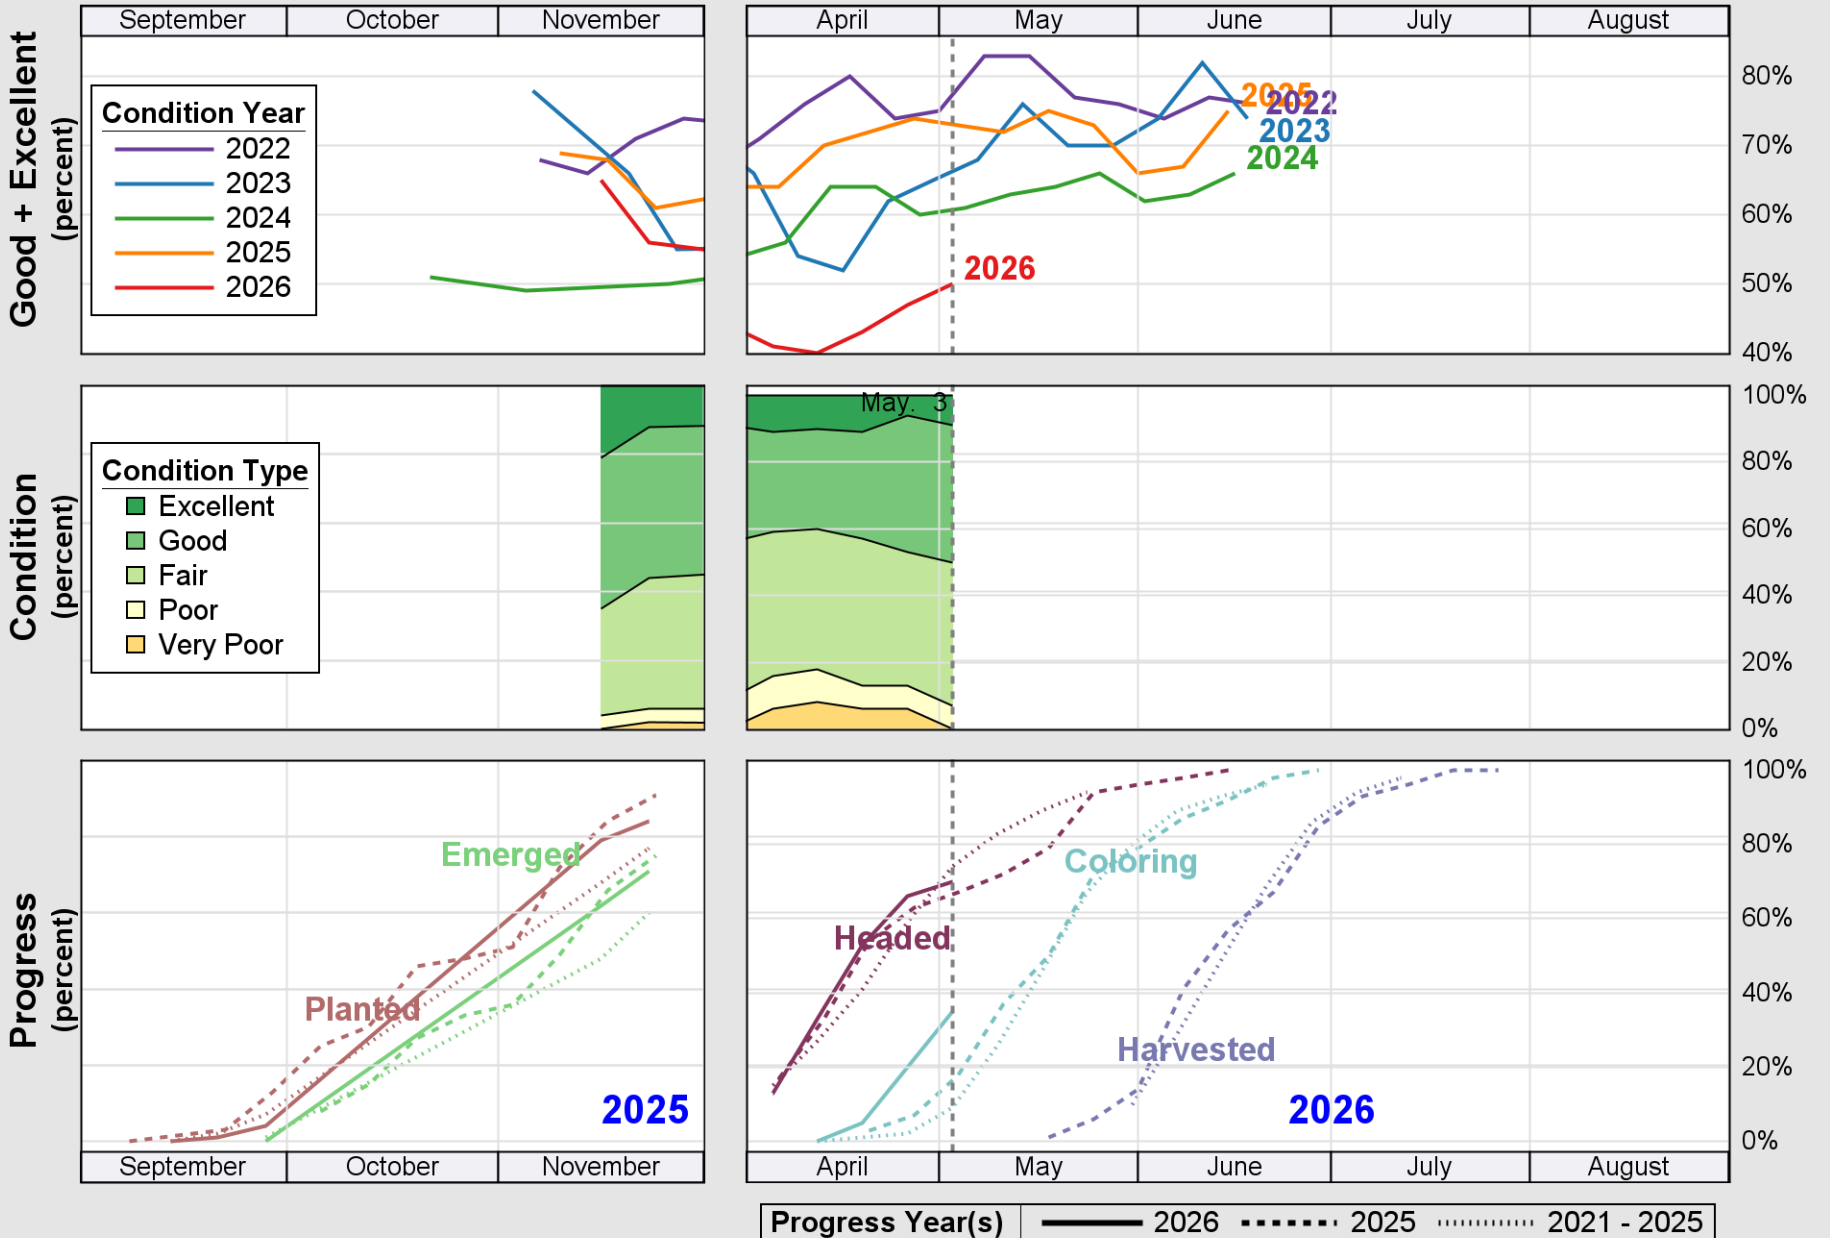

USDA

Crop Progress and Condition: Peanuts in Mississippi, 2026

NASS

Source: National Agricultural Statistics Service (NASS), Crop Progress Report

USDA

Crop Progress and Condition: Rice in Mississippi , 2026

NASS

Source: National Agricultural Statistics Service (NASS), Crop Progress Report

USDA

Crop Progress and Condition: Soybeans in Mississippi , 2026

NASS

Source: National Agricultural Statistics Service (NASS), Crop Progress Report

USDA

Crop Progress and Condition: Winter Wheat in Mississippi, 2026

NASS

Source: National Agricultural Statistics Service (NASS), Crop Progress Report