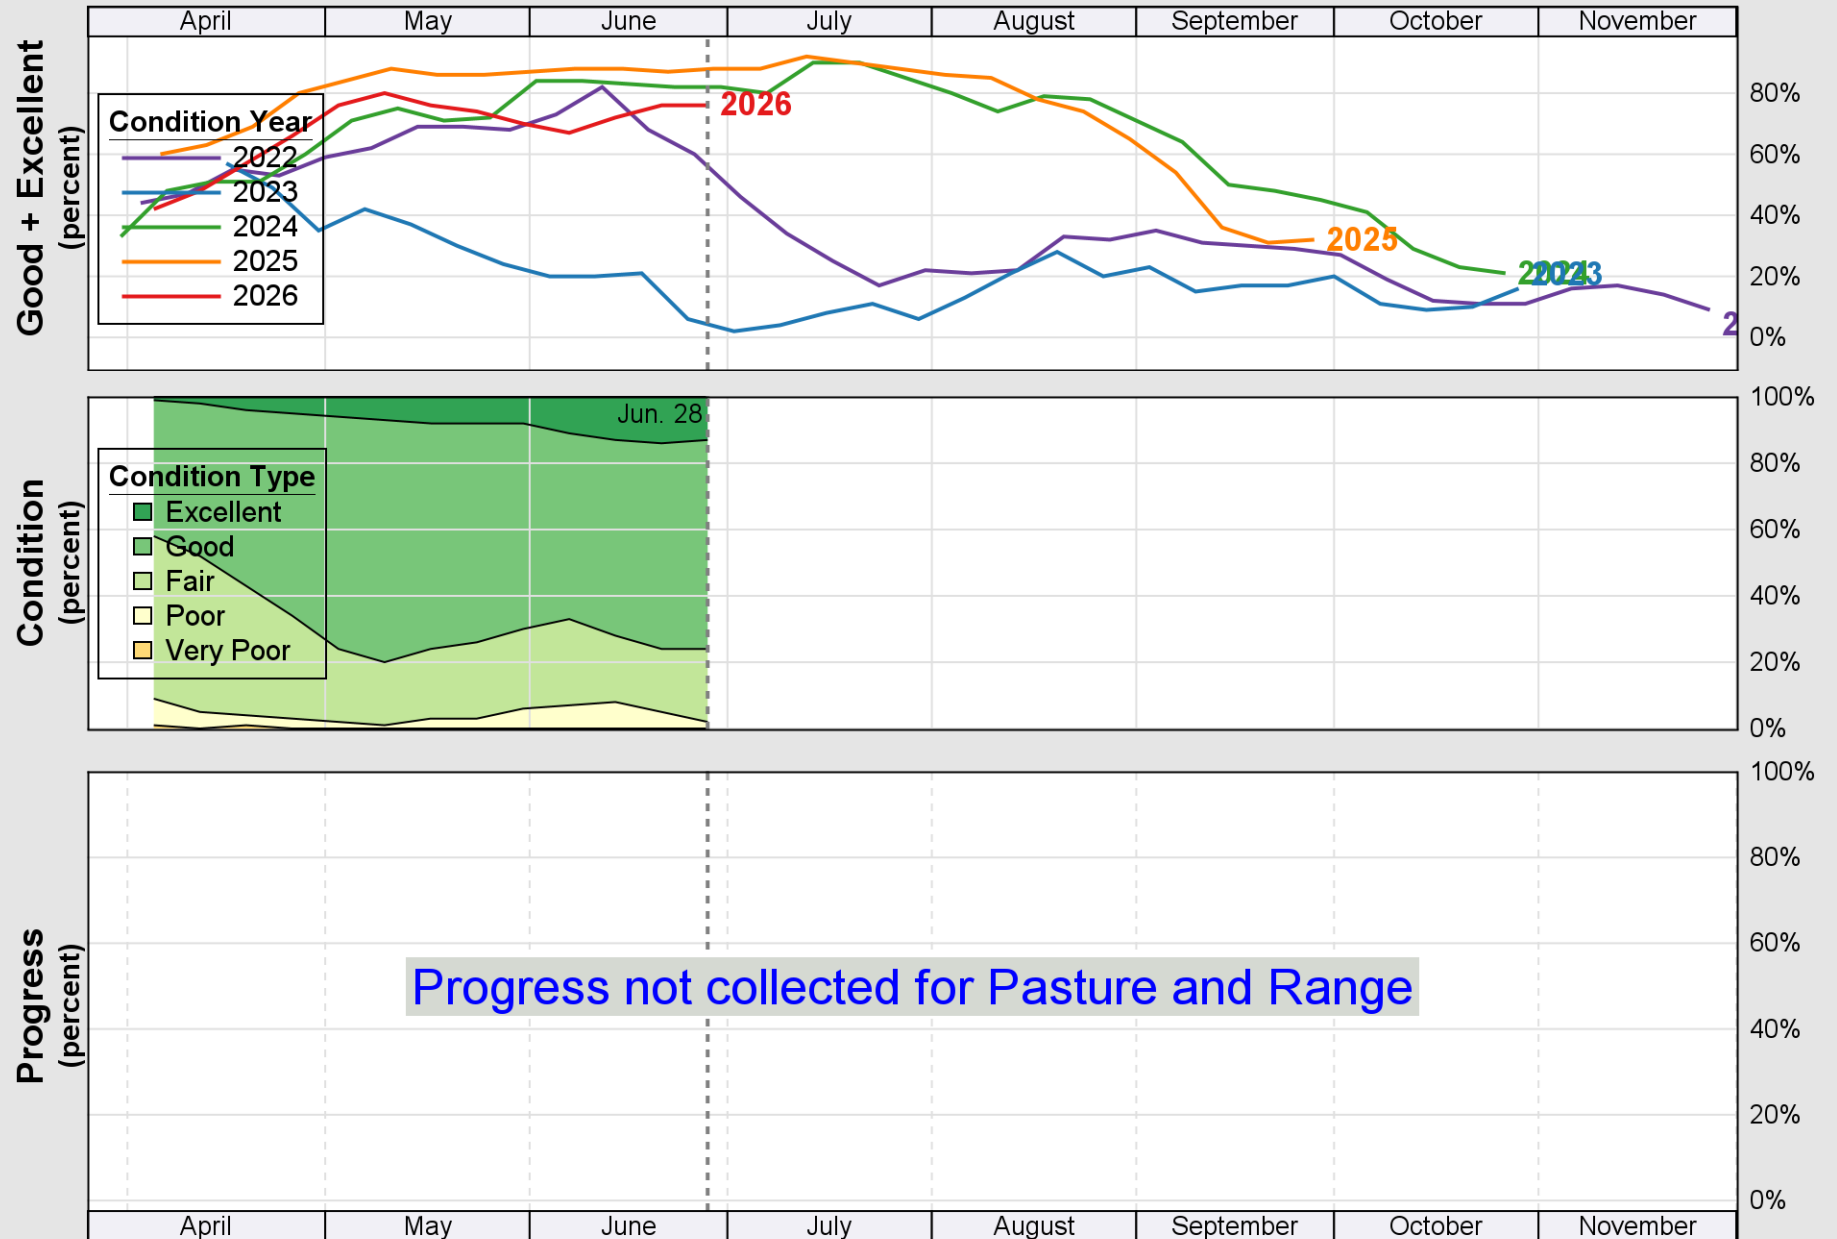

### Crop Progress and Condition: Corn in Missouri , 2026

NASS

Source: National Agricultural Statistics Service (NASS), Crop Progress Report

USDA

# Crop Progress and Condition: Cotton in Missouri , 2026

NASS

Source: National Agricultural Statistics Service (NASS), Crop Progress Report

USDA

### Crop Progress and Condition: Pasture and Range in Missouri , 2026

NASS

Source: National Agricultural Statistics Service (NASS), Crop Progress Report

USDA

### Crop Progress and Condition: Rice in Missouri , 2026

NASS

Source: National Agricultural Statistics Service (NASS), Crop Progress Report

USDA