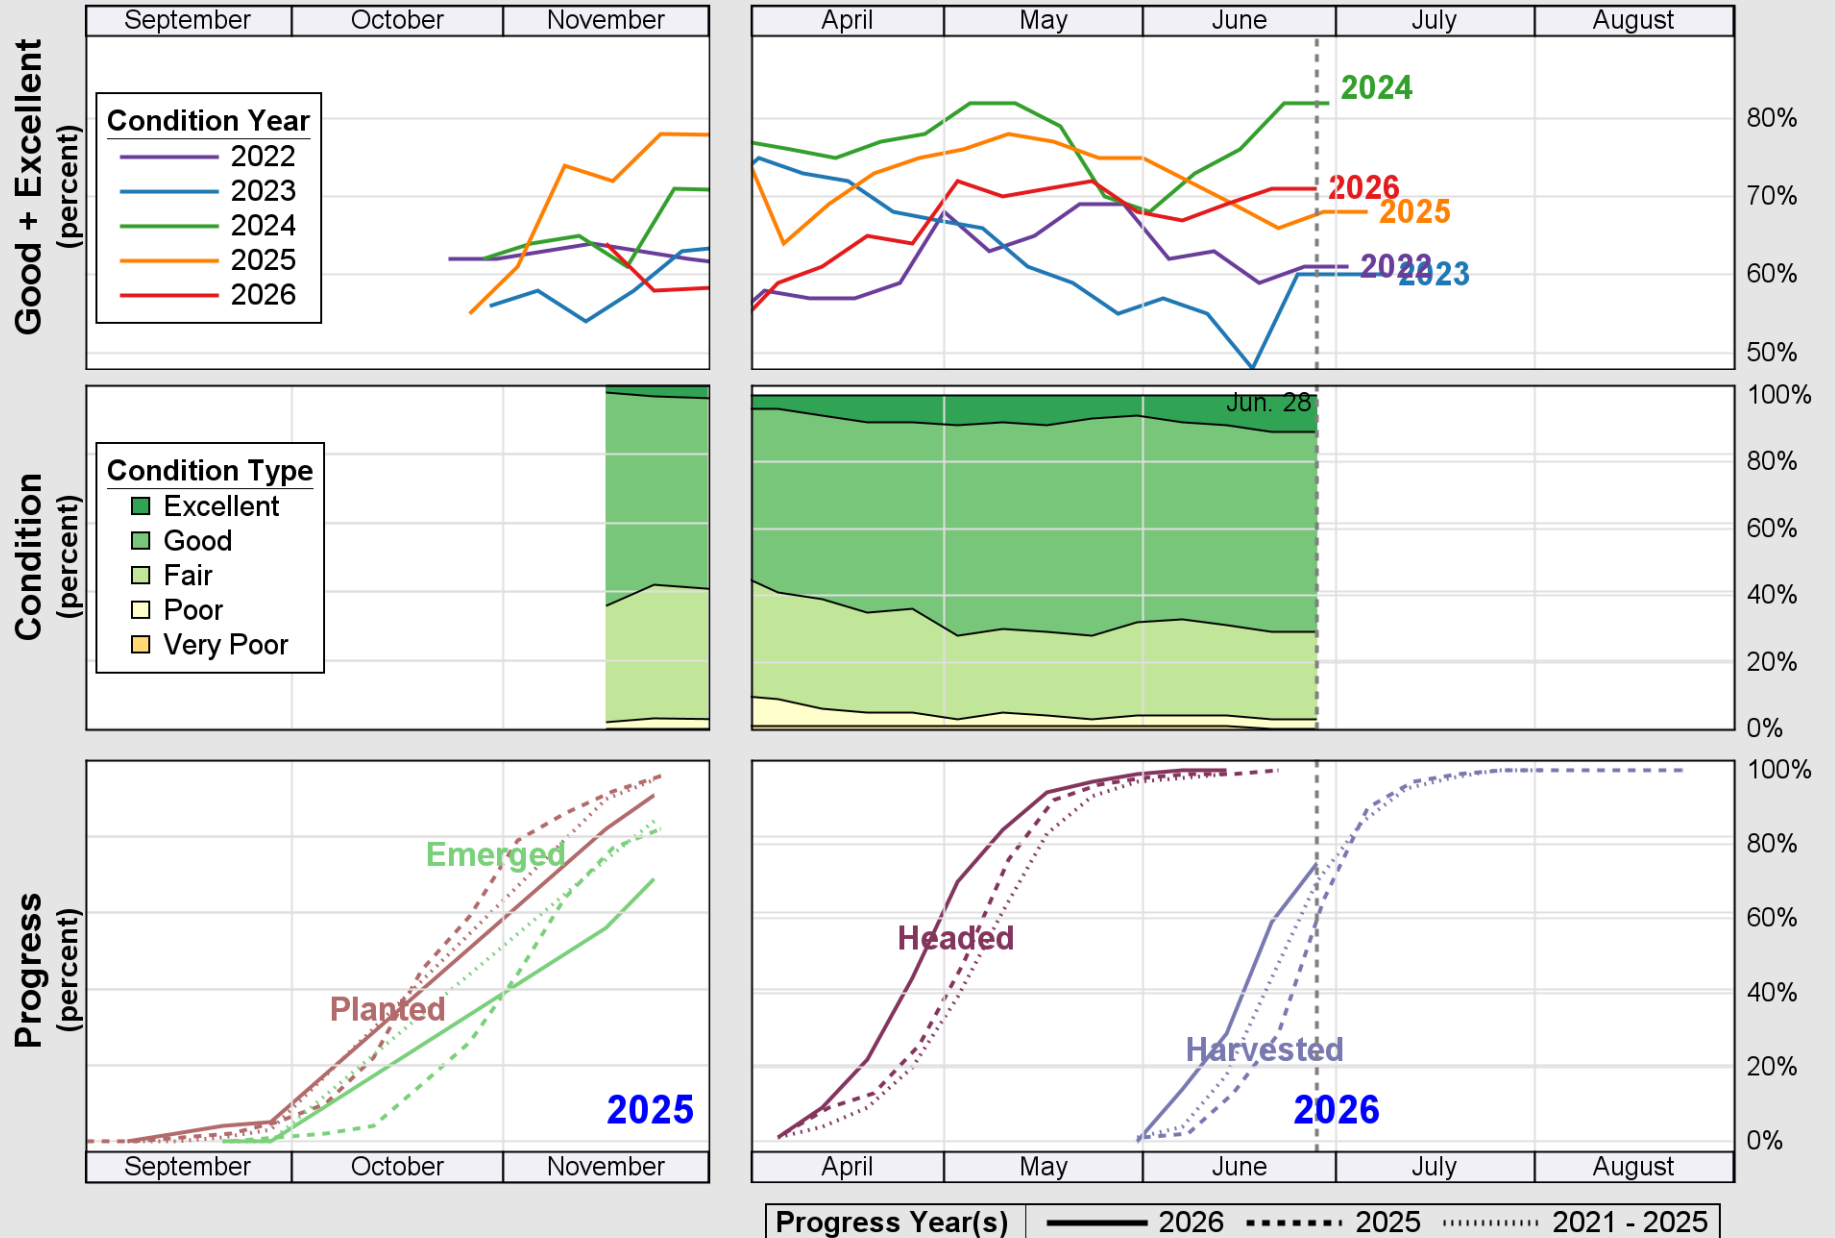

### Crop Progress and Condition: Rice in Missouri , 2026

NASS

Source: National Agricultural Statistics Service (NASS), Crop Progress Report

USDA

# Crop Progress and Condition: Soybeans in Missouri , 2026

NASS

Source: National Agricultural Statistics Service (NASS), Crop Progress Report

USDA

# Crop Progress and Condition: Winter Wheat in Missouri, 2026

NASS

Source: National Agricultural Statistics Service (NASS), Crop Progress Report