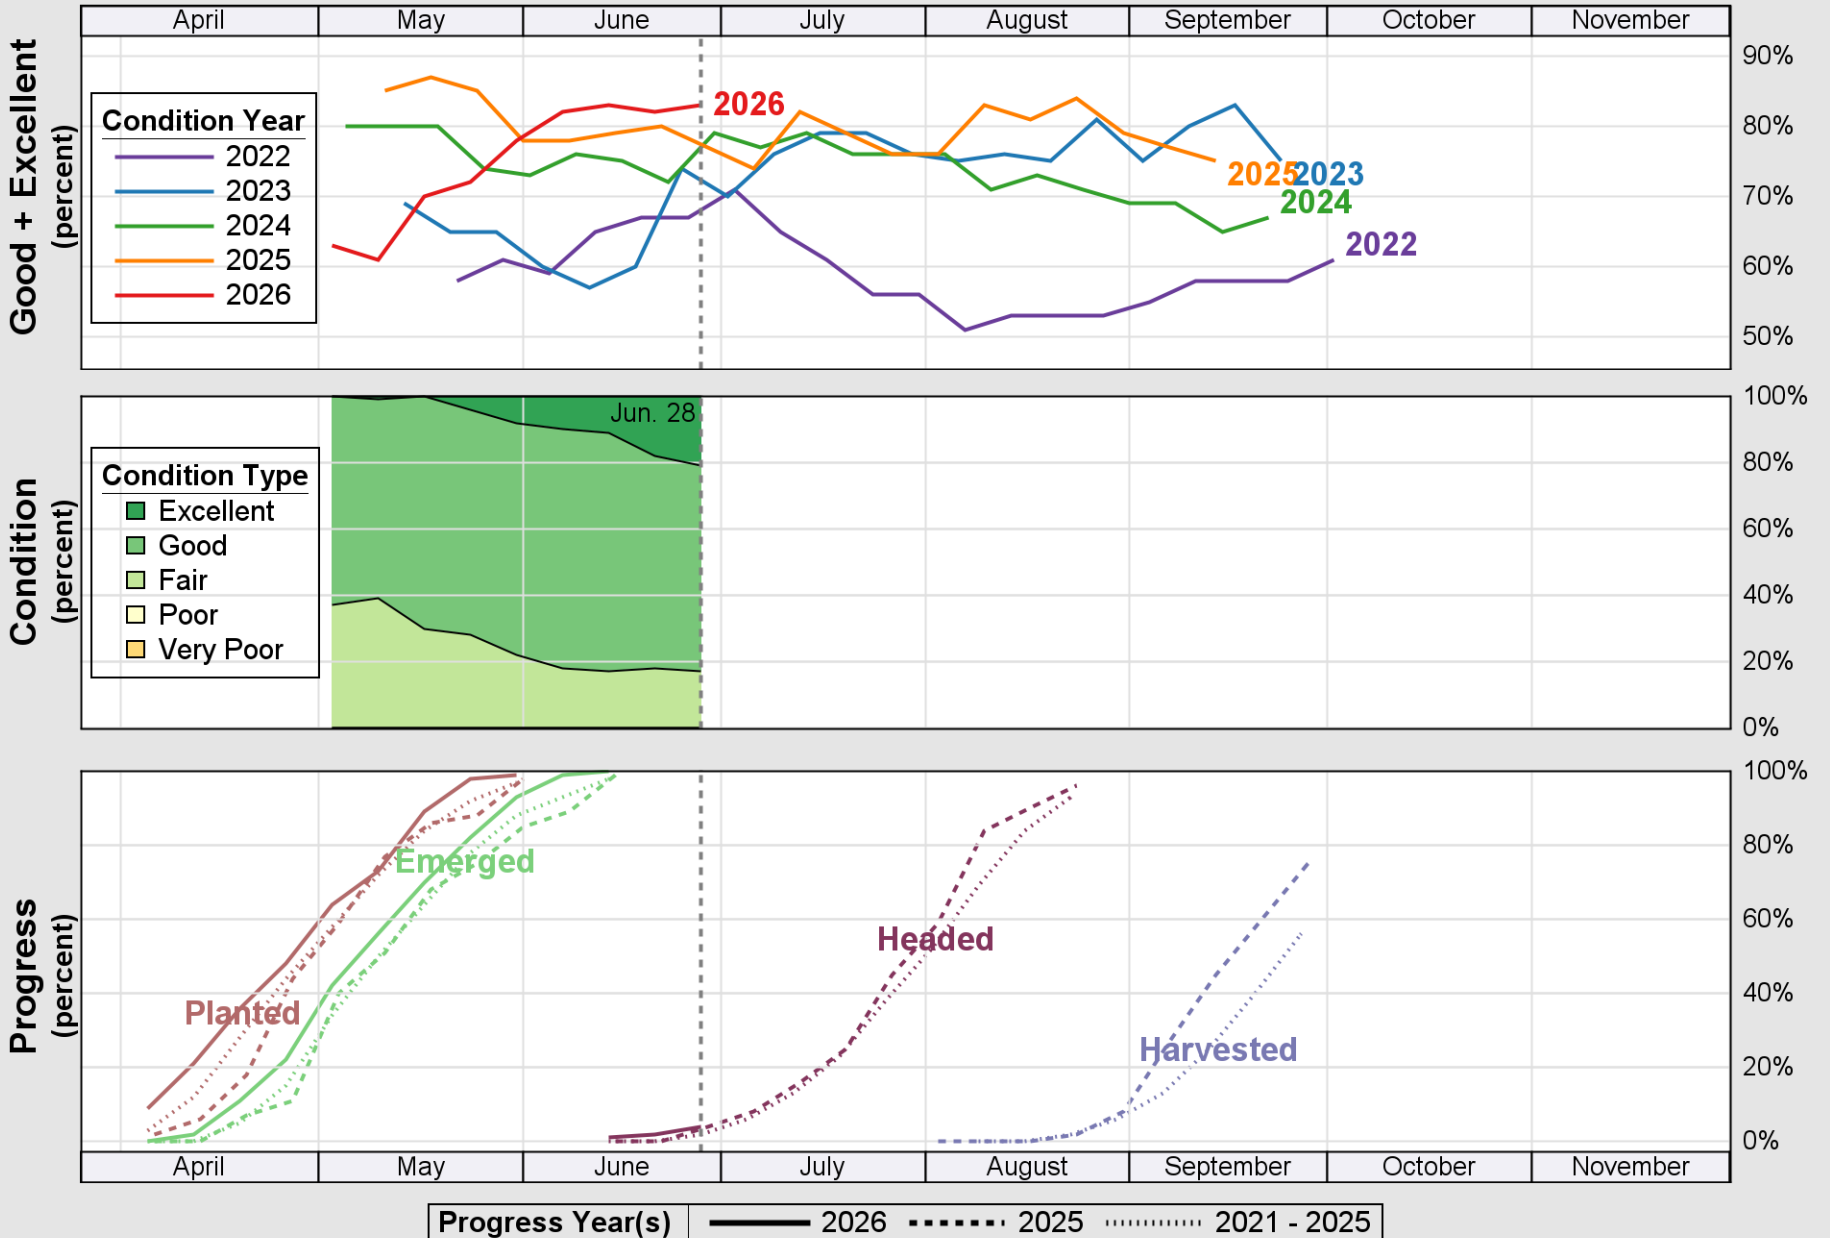

### Crop Progress and Condition: Corn in Missouri , 2026

NASS

Source: National Agricultural Statistics Service (NASS), Crop Progress Report

USDA

# Crop Progress and Condition: Cotton in Missouri , 2026

NASS

Source: National Agricultural Statistics Service (NASS), Crop Progress Report

USDA

### Crop Progress and Condition: Pasture and Range in Missouri , 2026

NASS

Source: National Agricultural Statistics Service (NASS), Crop Progress Report

USDA

### Crop Progress and Condition: Rice in Missouri , 2026

NASS

Source: National Agricultural Statistics Service (NASS), Crop Progress Report

USDA