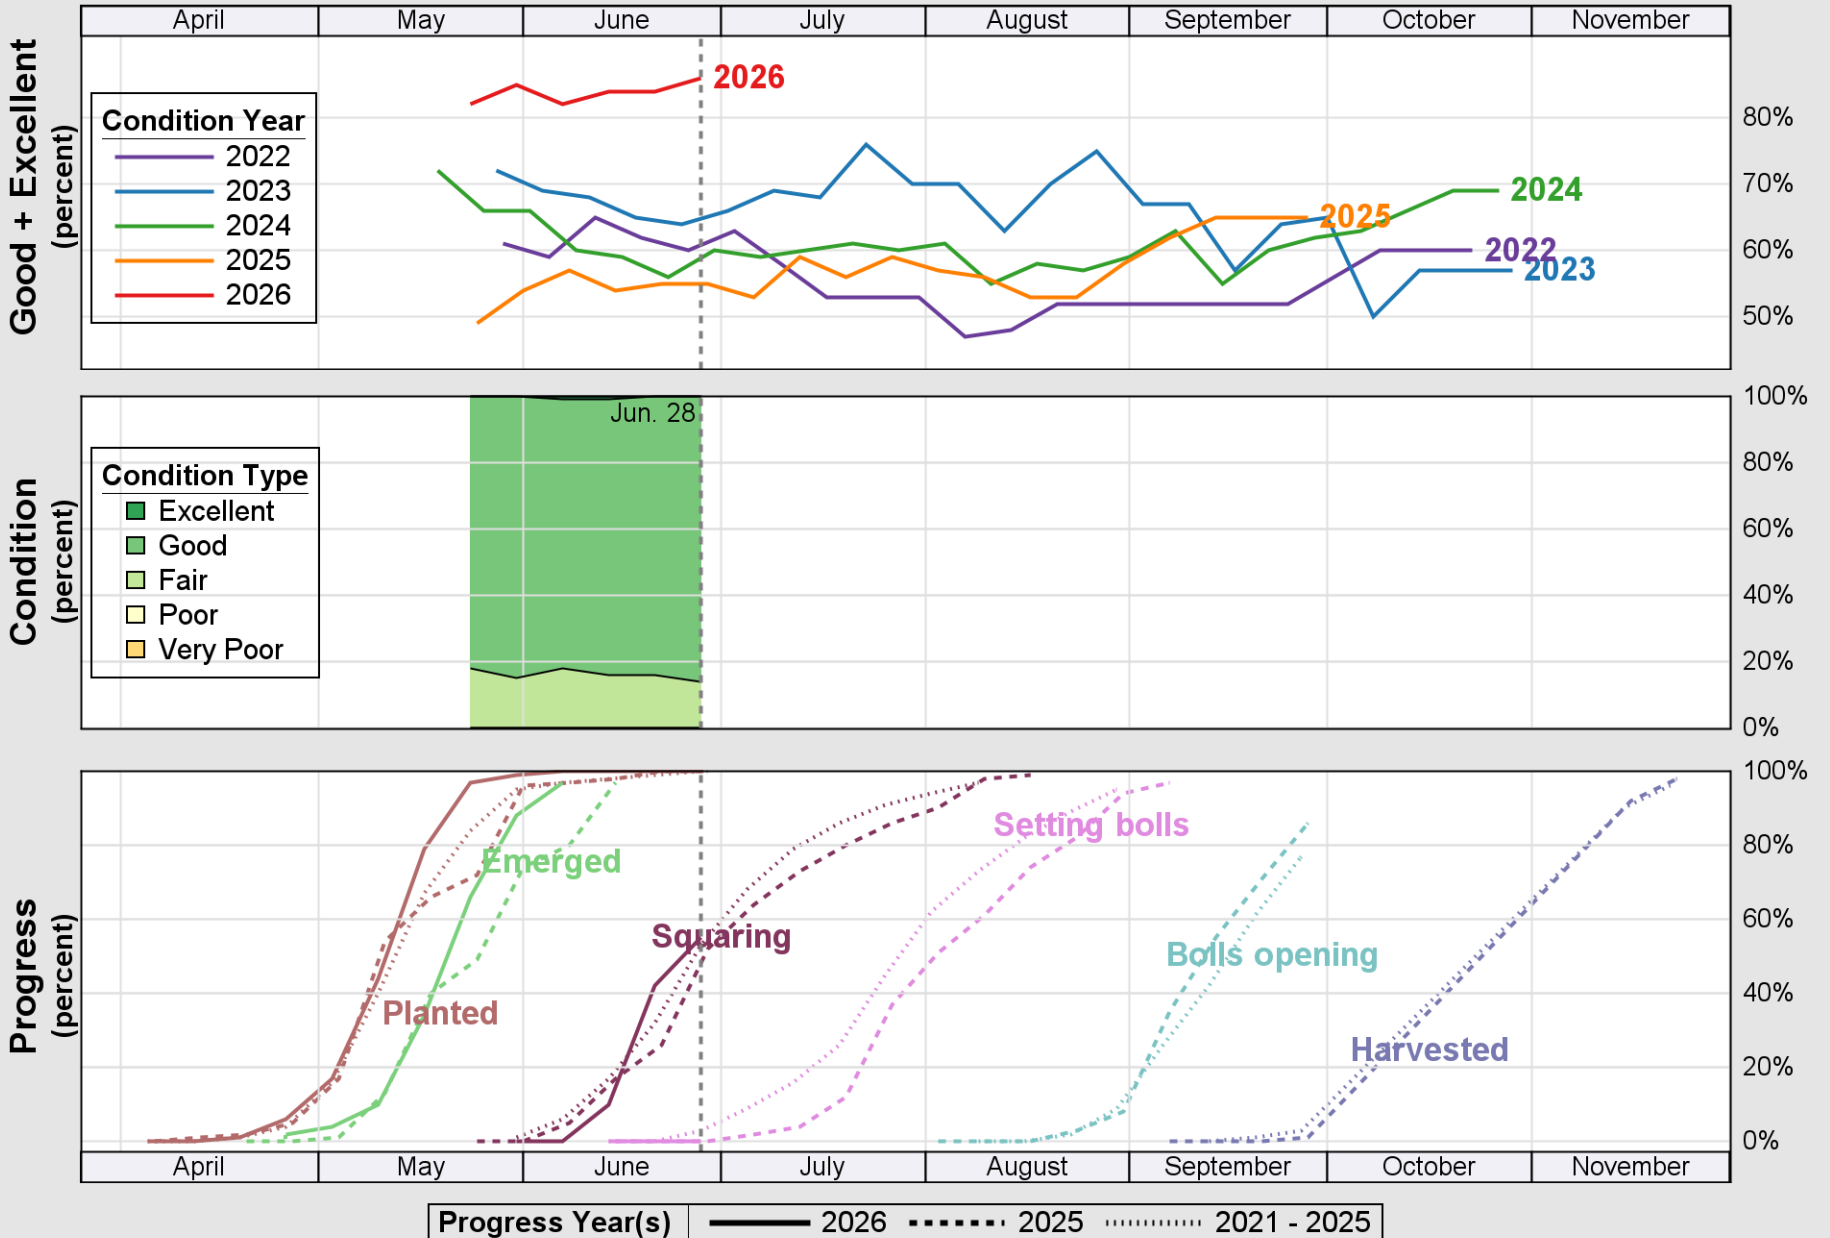

### Crop Progress and Condition: Corn in Missouri , 2026

NASS

Source: National Agricultural Statistics Service (NASS), Crop Progress Report

USDA

# Crop Progress and Condition: Cotton in Missouri , 2026

NASS

Source: National Agricultural Statistics Service (NASS), Crop Progress Report

USDA

### Crop Progress and Condition: Pasture and Range in Missouri , 2026

NASS

Source: National Agricultural Statistics Service (NASS), Crop Progress Report

USDA