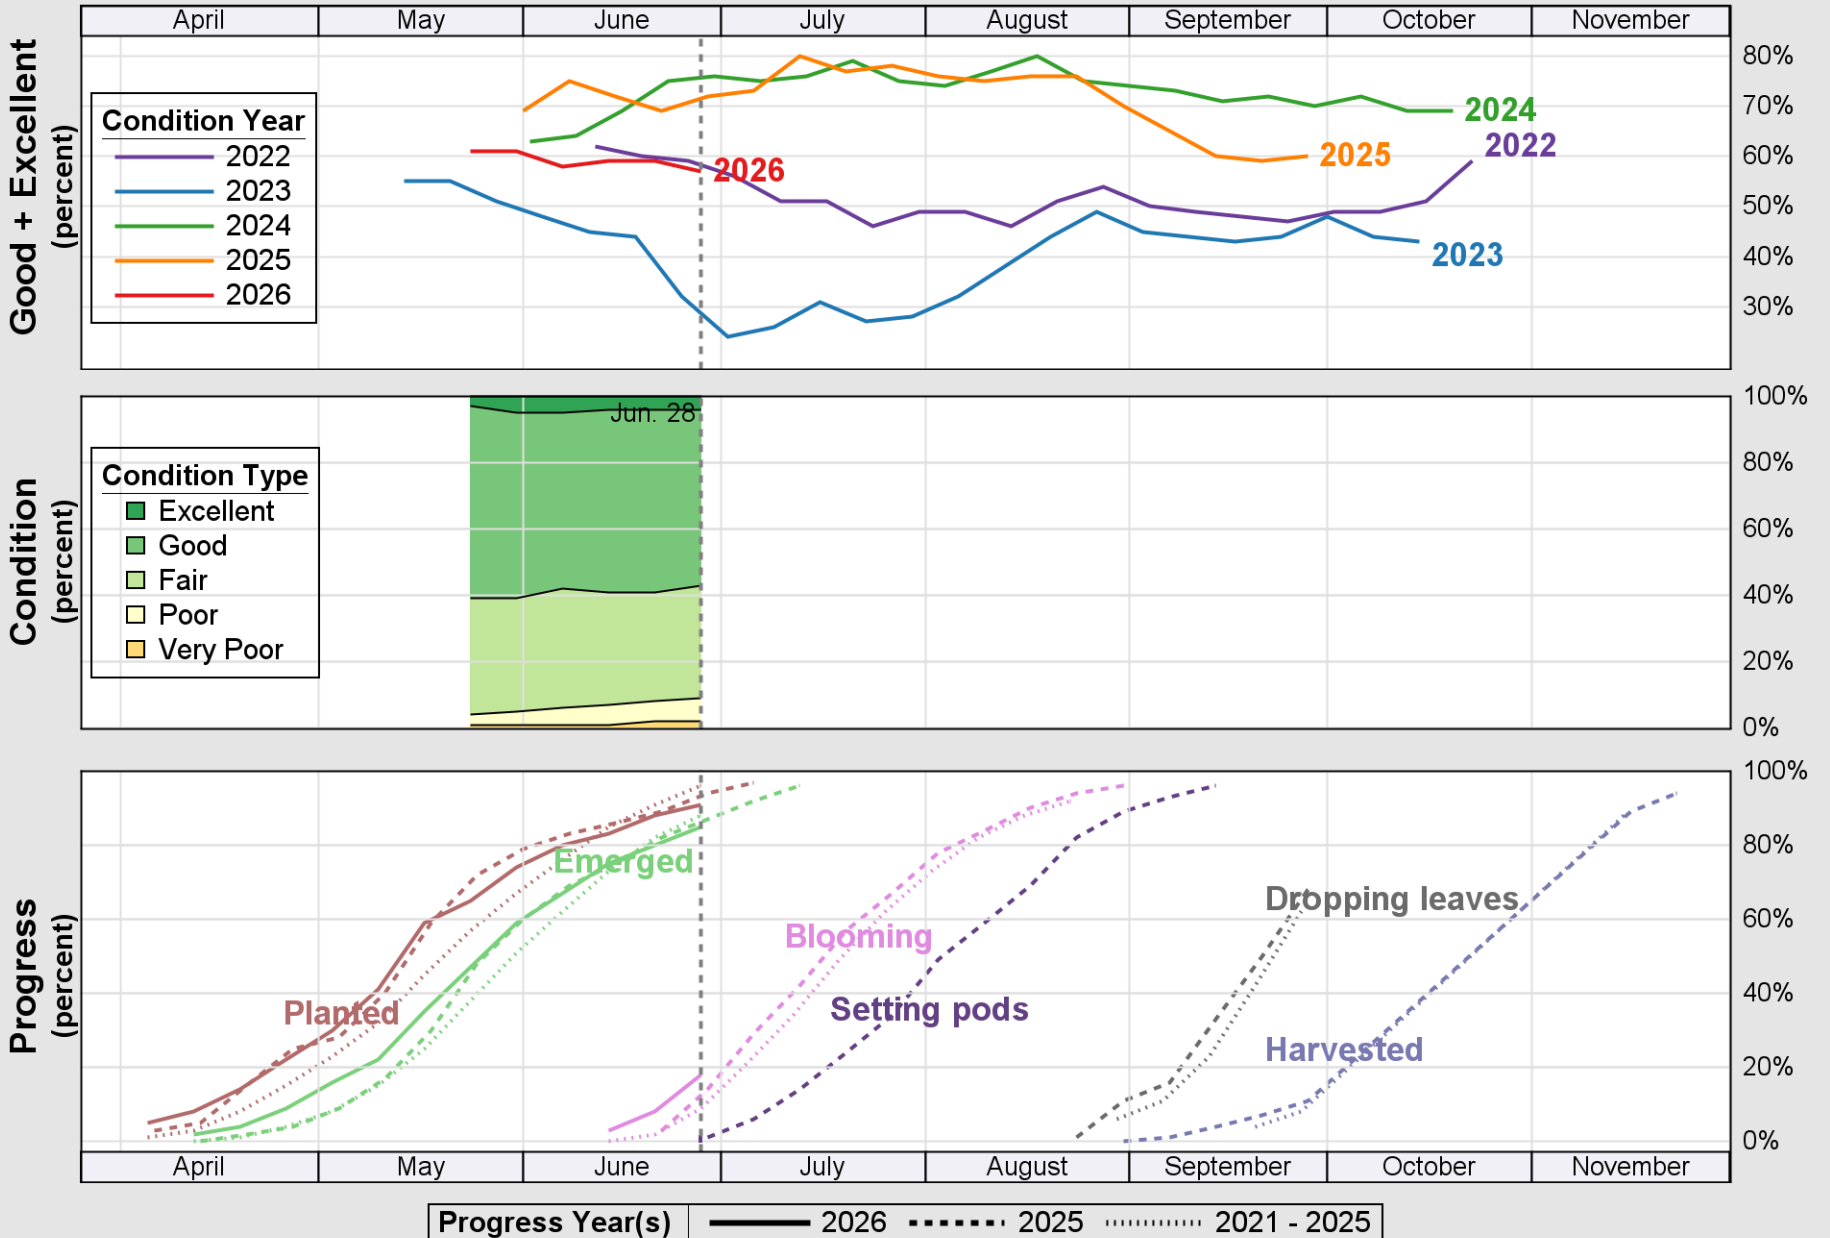

### Crop Progress and Condition: Pasture and Range in Missouri , 2026

NASS

Source: National Agricultural Statistics Service (NASS), Crop Progress Report

USDA

### Crop Progress and Condition: Rice in Missouri , 2026

NASS

Source: National Agricultural Statistics Service (NASS), Crop Progress Report

USDA

# Crop Progress and Condition: Soybeans in Missouri , 2026

NASS

Source: National Agricultural Statistics Service (NASS), Crop Progress Report

USDA

# Crop Progress and Condition: Winter Wheat in Missouri, 2026

NASS

Source: National Agricultural Statistics Service (NASS), Crop Progress Report