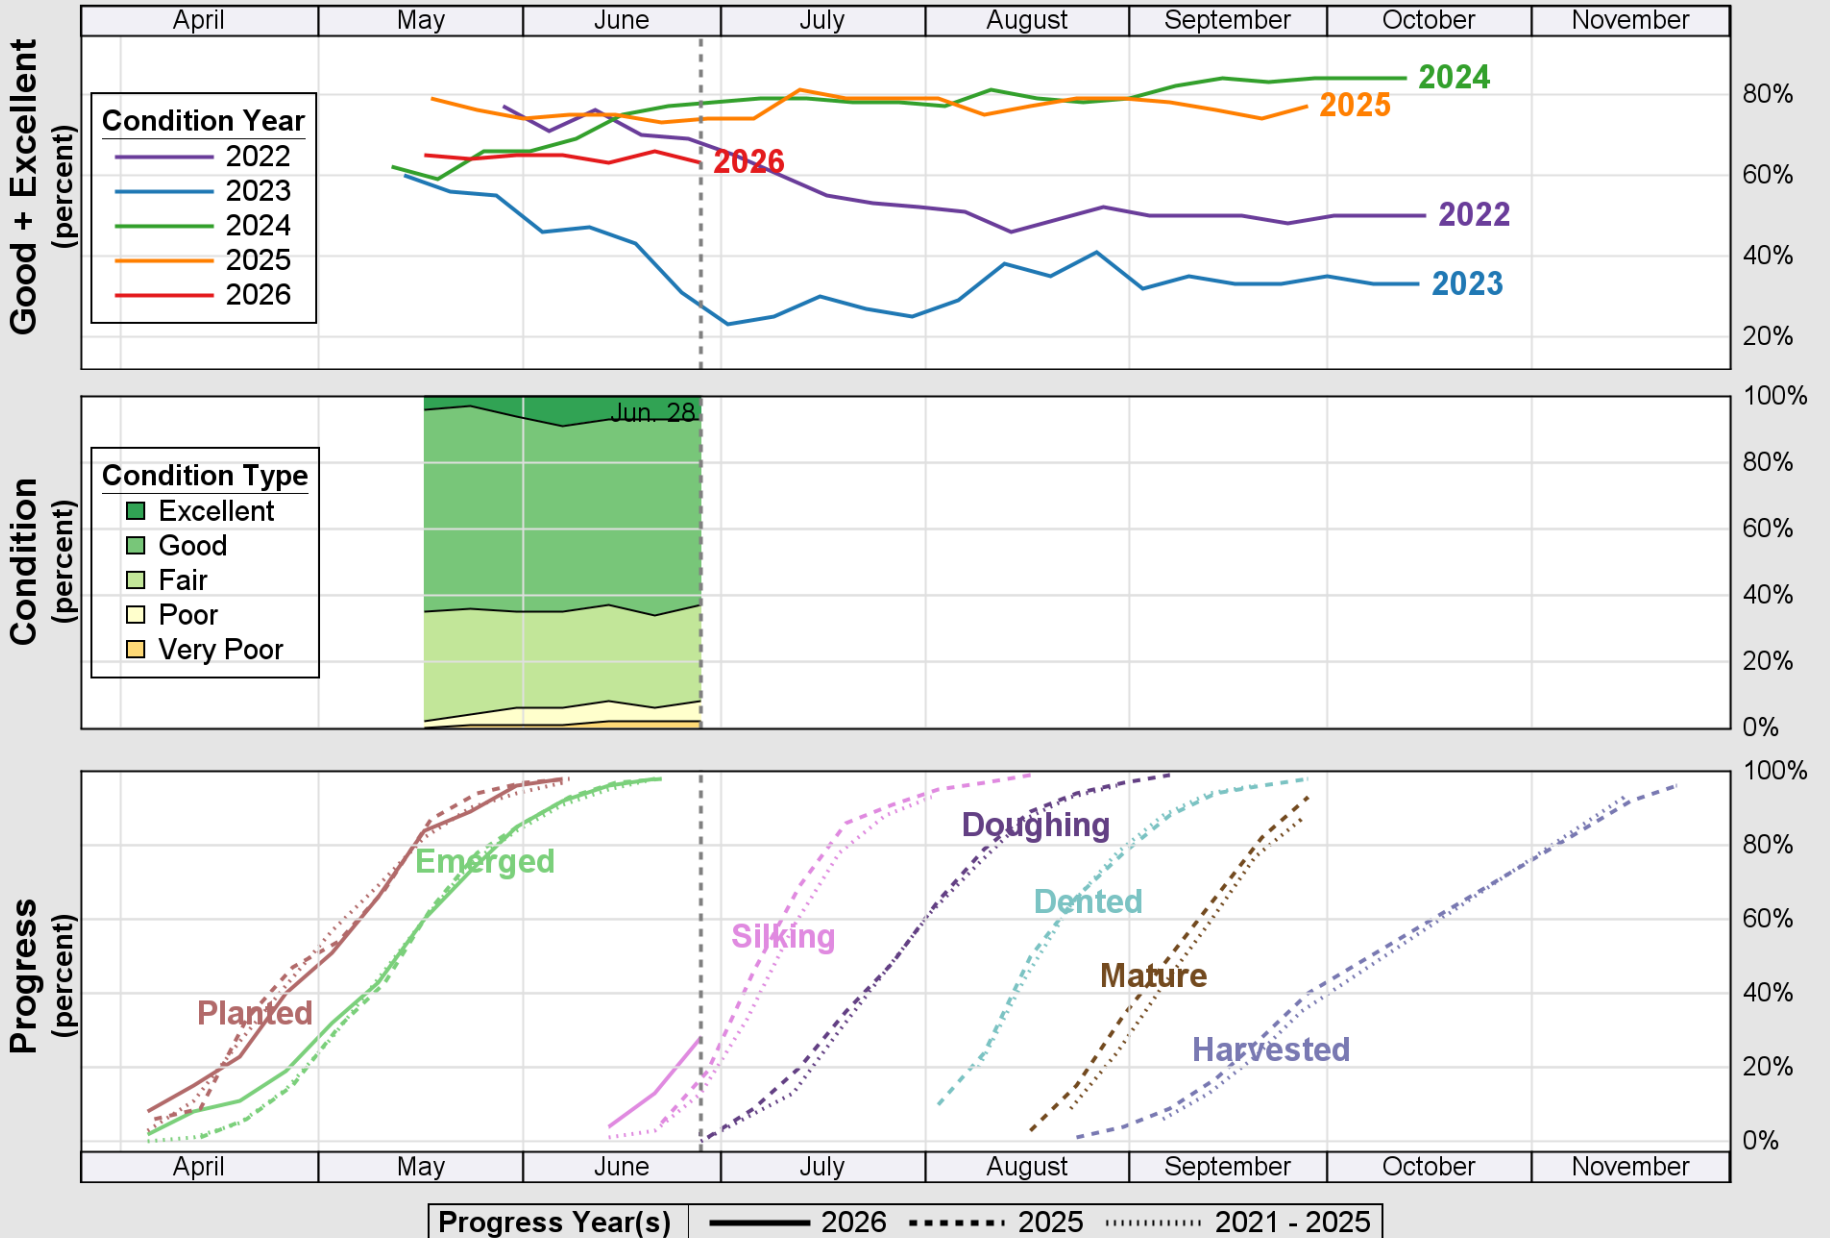

### Crop Progress and Condition: Corn in Missouri , 2026

NASS

Source: National Agricultural Statistics Service (NASS), Crop Progress Report

USDA

# Crop Progress and Condition: Cotton in Missouri , 2026

NASS

Source: National Agricultural Statistics Service (NASS), Crop Progress Report

USDA

### Crop Progress and Condition: Pasture and Range in Missouri , 2026

NASS

Source: National Agricultural Statistics Service (NASS), Crop Progress Report

USDA