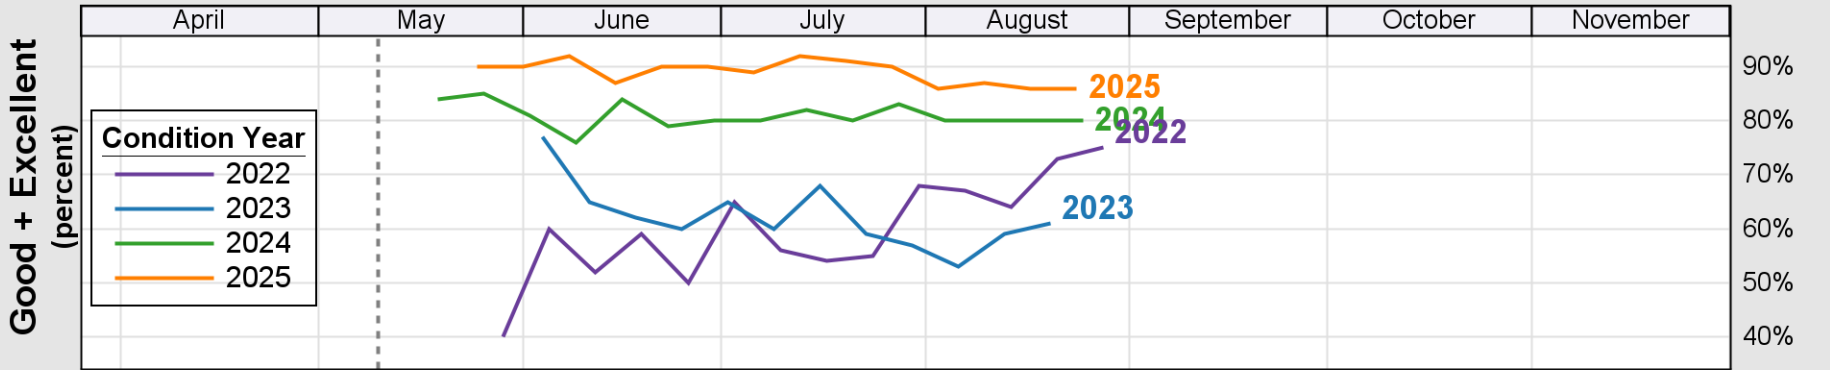

USDA

Crop Progress and Condition: Barley in Minnesota , 2026

NASS

Progress Year(s) ——— 2026 ····· 2025 ······ 2021 - 2025

Source: National Agricultural Statistics Service (NASS), Crop Progress Report

USDA

Crop Progress and Condition: Corn in Minnesota , 2026