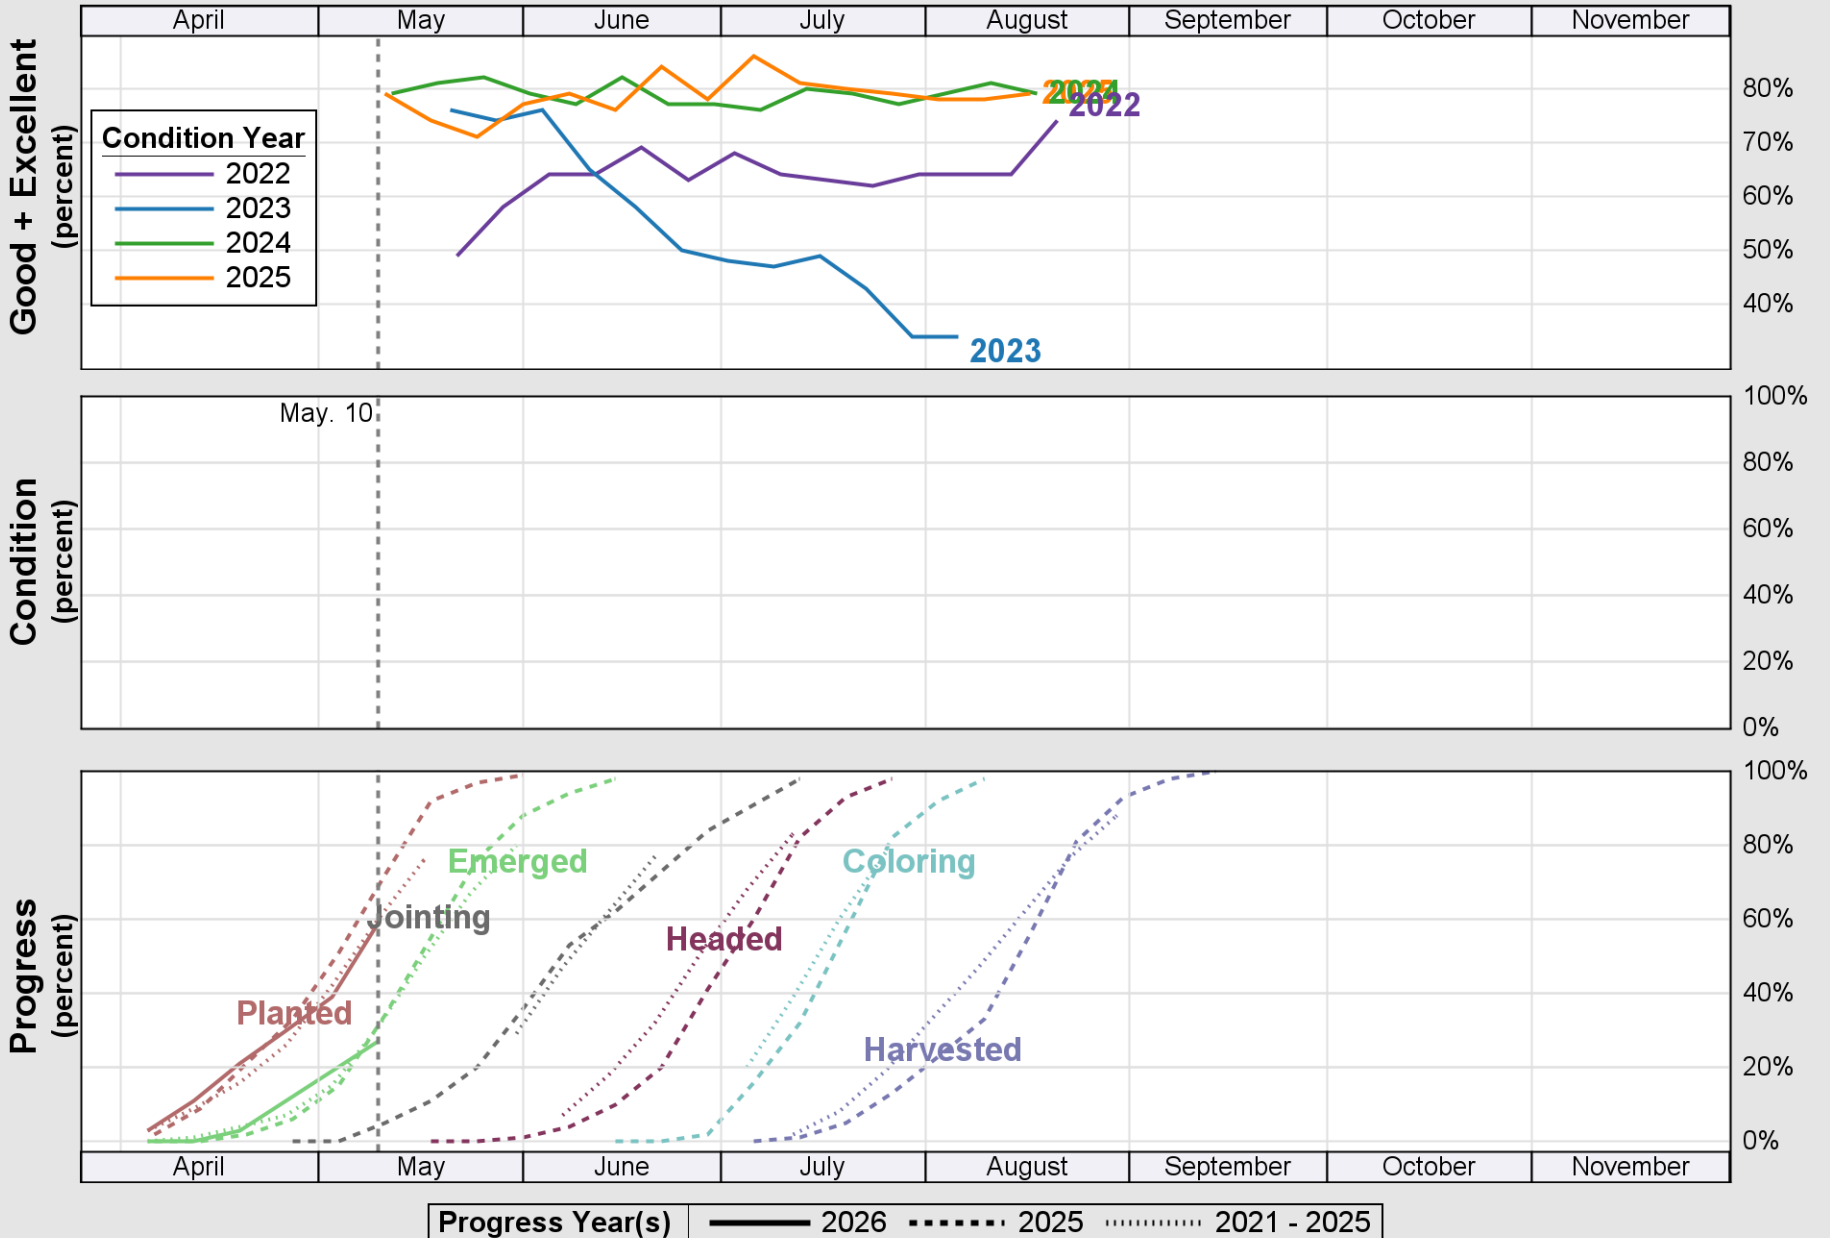

USDA

Crop Progress and Condition: Barley in Minnesota , 2026

NASS

Progress Year(s) ——— 2026 ····· 2025 ······ 2021 - 2025

Source: National Agricultural Statistics Service (NASS), Crop Progress Report

USDA

Crop Progress and Condition: Corn in Minnesota , 2026

NASS

Source: National Agricultural Statistics Service (NASS), Crop Progress Report

USDA

Crop Progress and Condition: Oats in Minnesota , 2026

NASS

Source: National Agricultural Statistics Service (NASS), Crop Progress Report

Source: National Agricultural Statistics Service (NASS), Crop Progress Report

USDA

Crop Progress and Condition: Soybeans in Minnesota , 2026

NASS

Source: National Agricultural Statistics Service (NASS), Crop Progress Report

USDA

Crop Progress and Condition: Spring Wheat in Minnesota , 2026

NASS

Source: National Agricultural Statistics Service (NASS), Crop Progress Report

USDA

Crop Progress and Condition: Sugar Beets in Minnesota , 2026