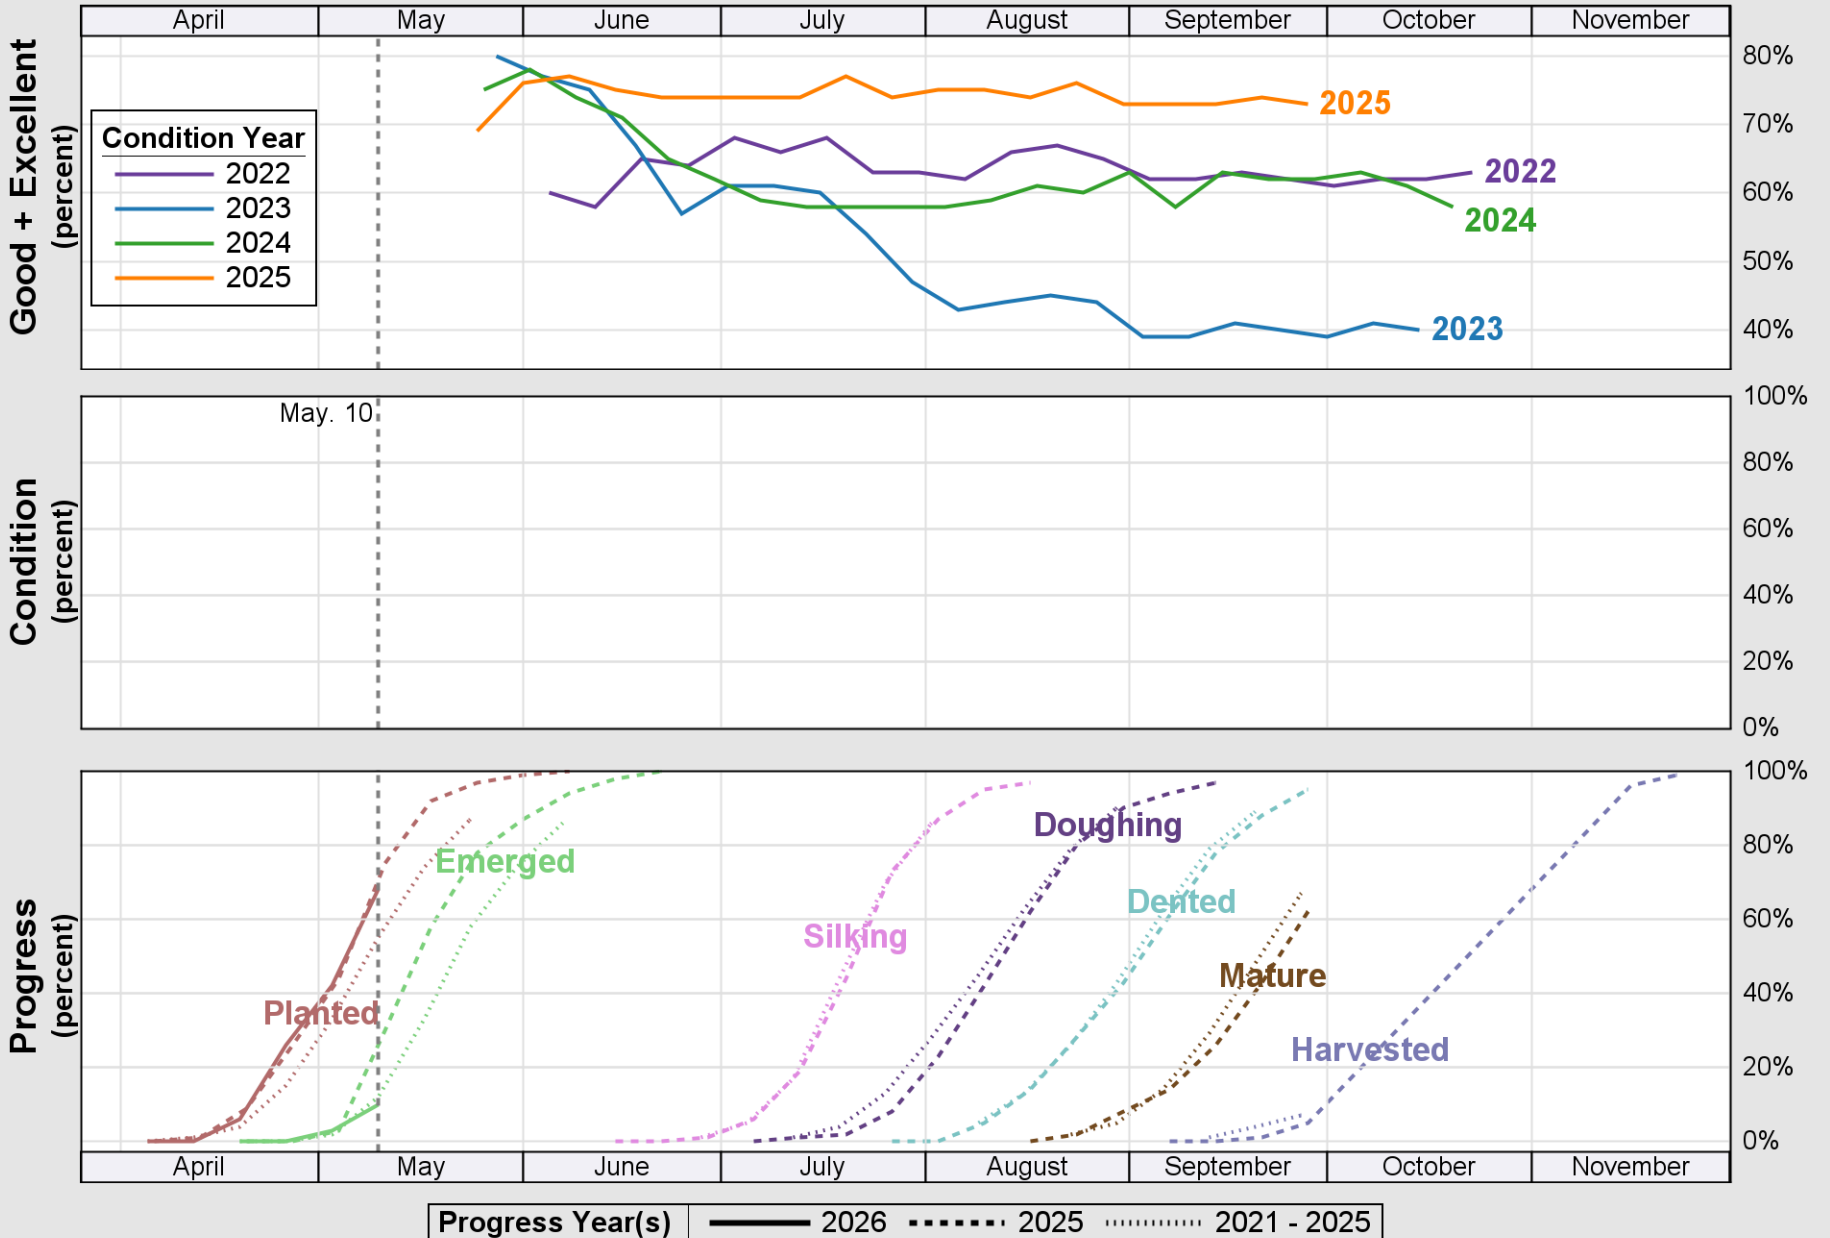

USDA

Crop Progress and Condition: Barley in Minnesota , 2026

NASS

Progress Year(s) ——— 2026 ····· 2025 ······ 2021 - 2025

Source: National Agricultural Statistics Service (NASS), Crop Progress Report

USDA

Crop Progress and Condition: Corn in Minnesota , 2026

NASS

Source: National Agricultural Statistics Service (NASS), Crop Progress Report

USDA

Crop Progress and Condition: Oats in Minnesota , 2026

NASS

Source: National Agricultural Statistics Service (NASS), Crop Progress Report

Source: National Agricultural Statistics Service (NASS), Crop Progress Report

USDA

Crop Progress and Condition: Soybeans in Minnesota , 2026

NASS

Source: National Agricultural Statistics Service (NASS), Crop Progress Report

USDA

Crop Progress and Condition: Spring Wheat in Minnesota , 2026

NASS

Source: National Agricultural Statistics Service (NASS), Crop Progress Report

USDA

Crop Progress and Condition: Sugar Beets in Minnesota , 2026