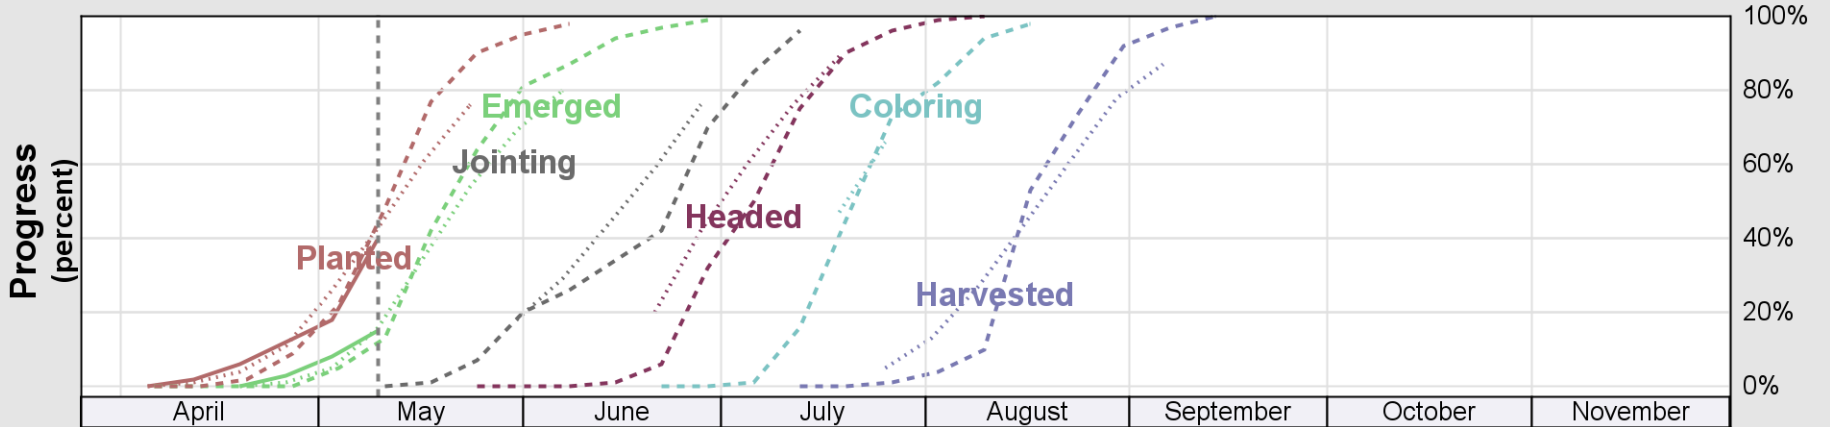

USDA

Crop Progress and Condition: Barley in Minnesota , 2026

NASS

Progress Year(s) ——— 2026 ····· 2025 ······ 2021 - 2025

Source: National Agricultural Statistics Service (NASS), Crop Progress Report

USDA

Crop Progress and Condition: Corn in Minnesota , 2026