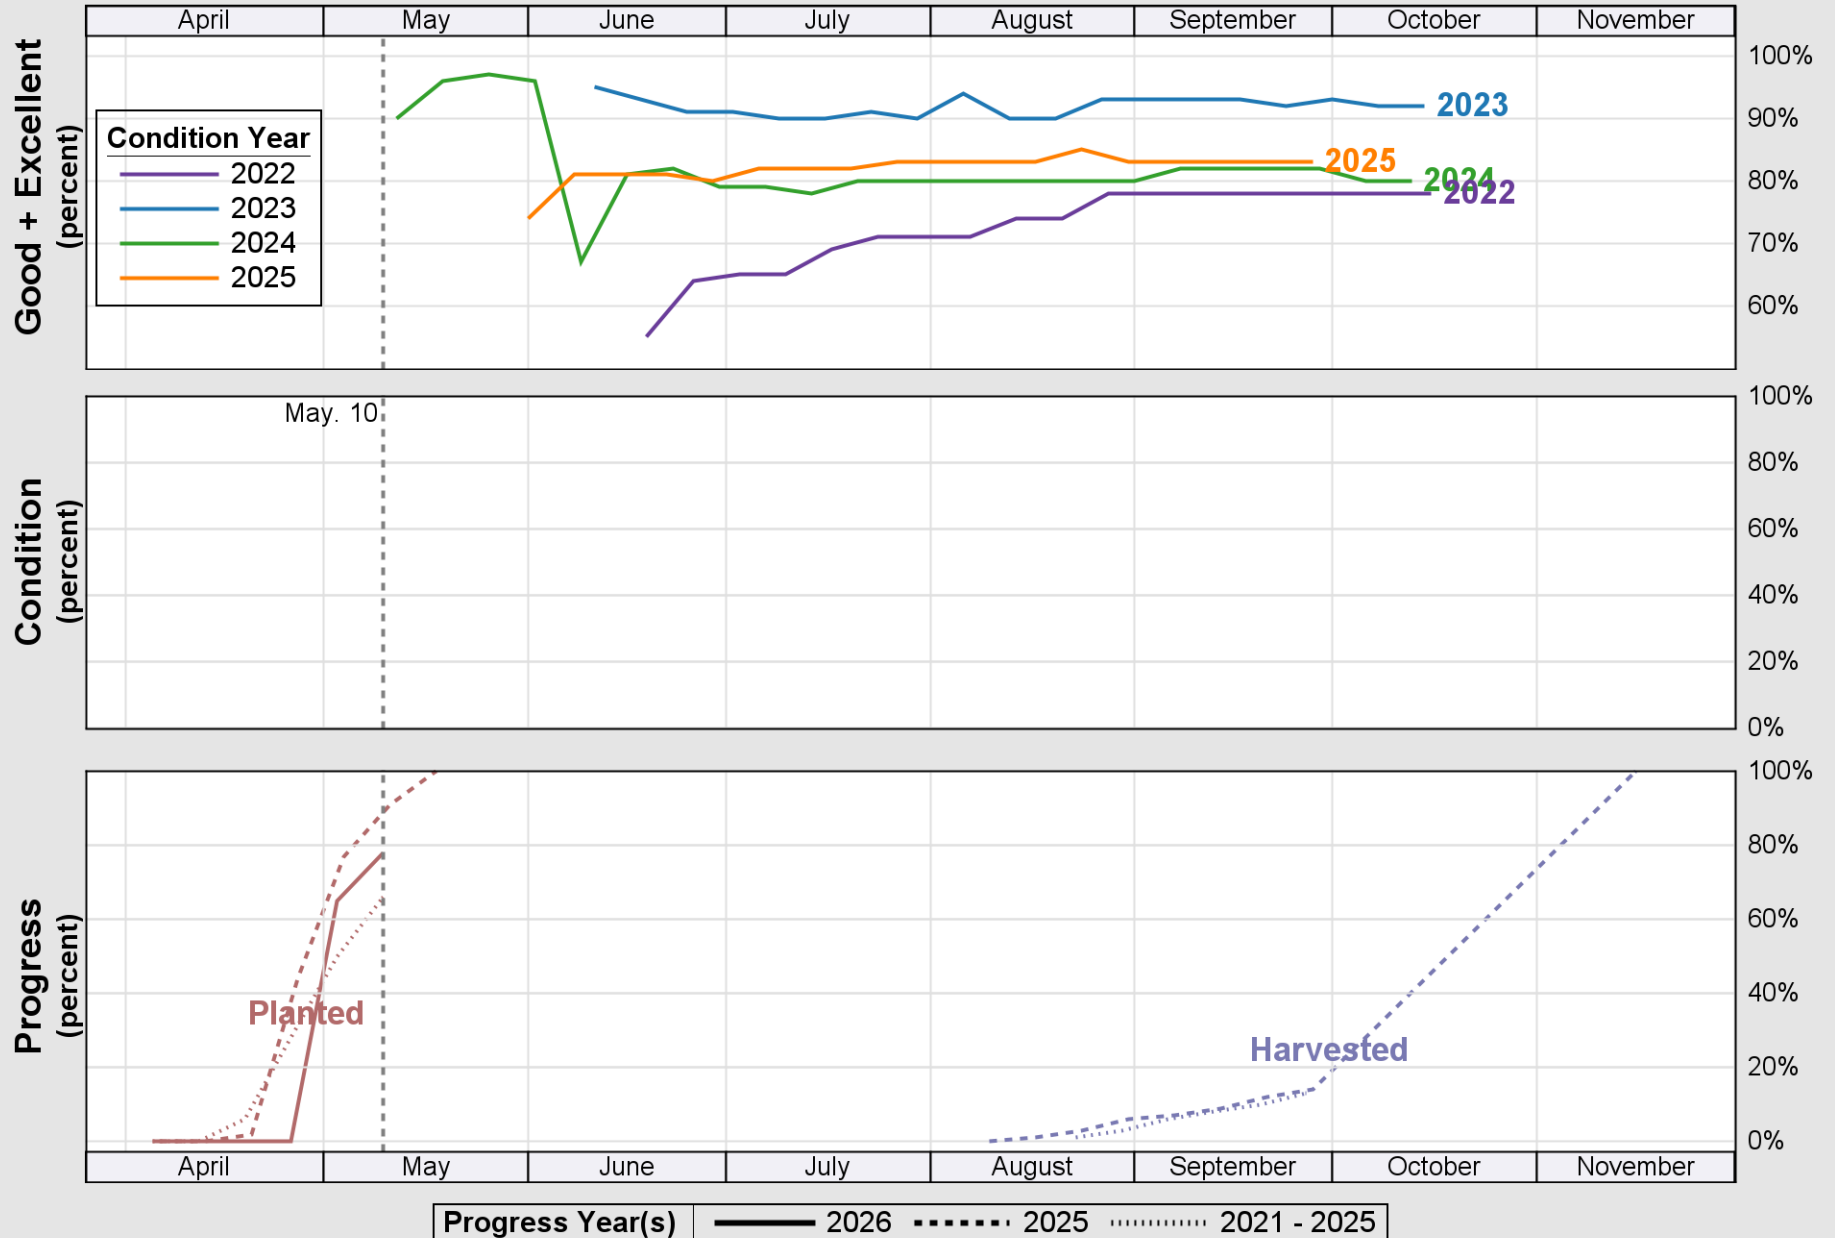

Source: National Agricultural Statistics Service (NASS), Crop Progress Report

USDA

Crop Progress and Condition: Soybeans in Minnesota , 2026

NASS

Source: National Agricultural Statistics Service (NASS), Crop Progress Report

USDA

Crop Progress and Condition: Spring Wheat in Minnesota , 2026

NASS

Source: National Agricultural Statistics Service (NASS), Crop Progress Report

USDA

Crop Progress and Condition: Sugar Beets in Minnesota , 2026

NASS

Source: National Agricultural Statistics Service (NASS), Crop Progress Report

Source: National Agricultural Statistics Service (NASS), Crop Progress Report