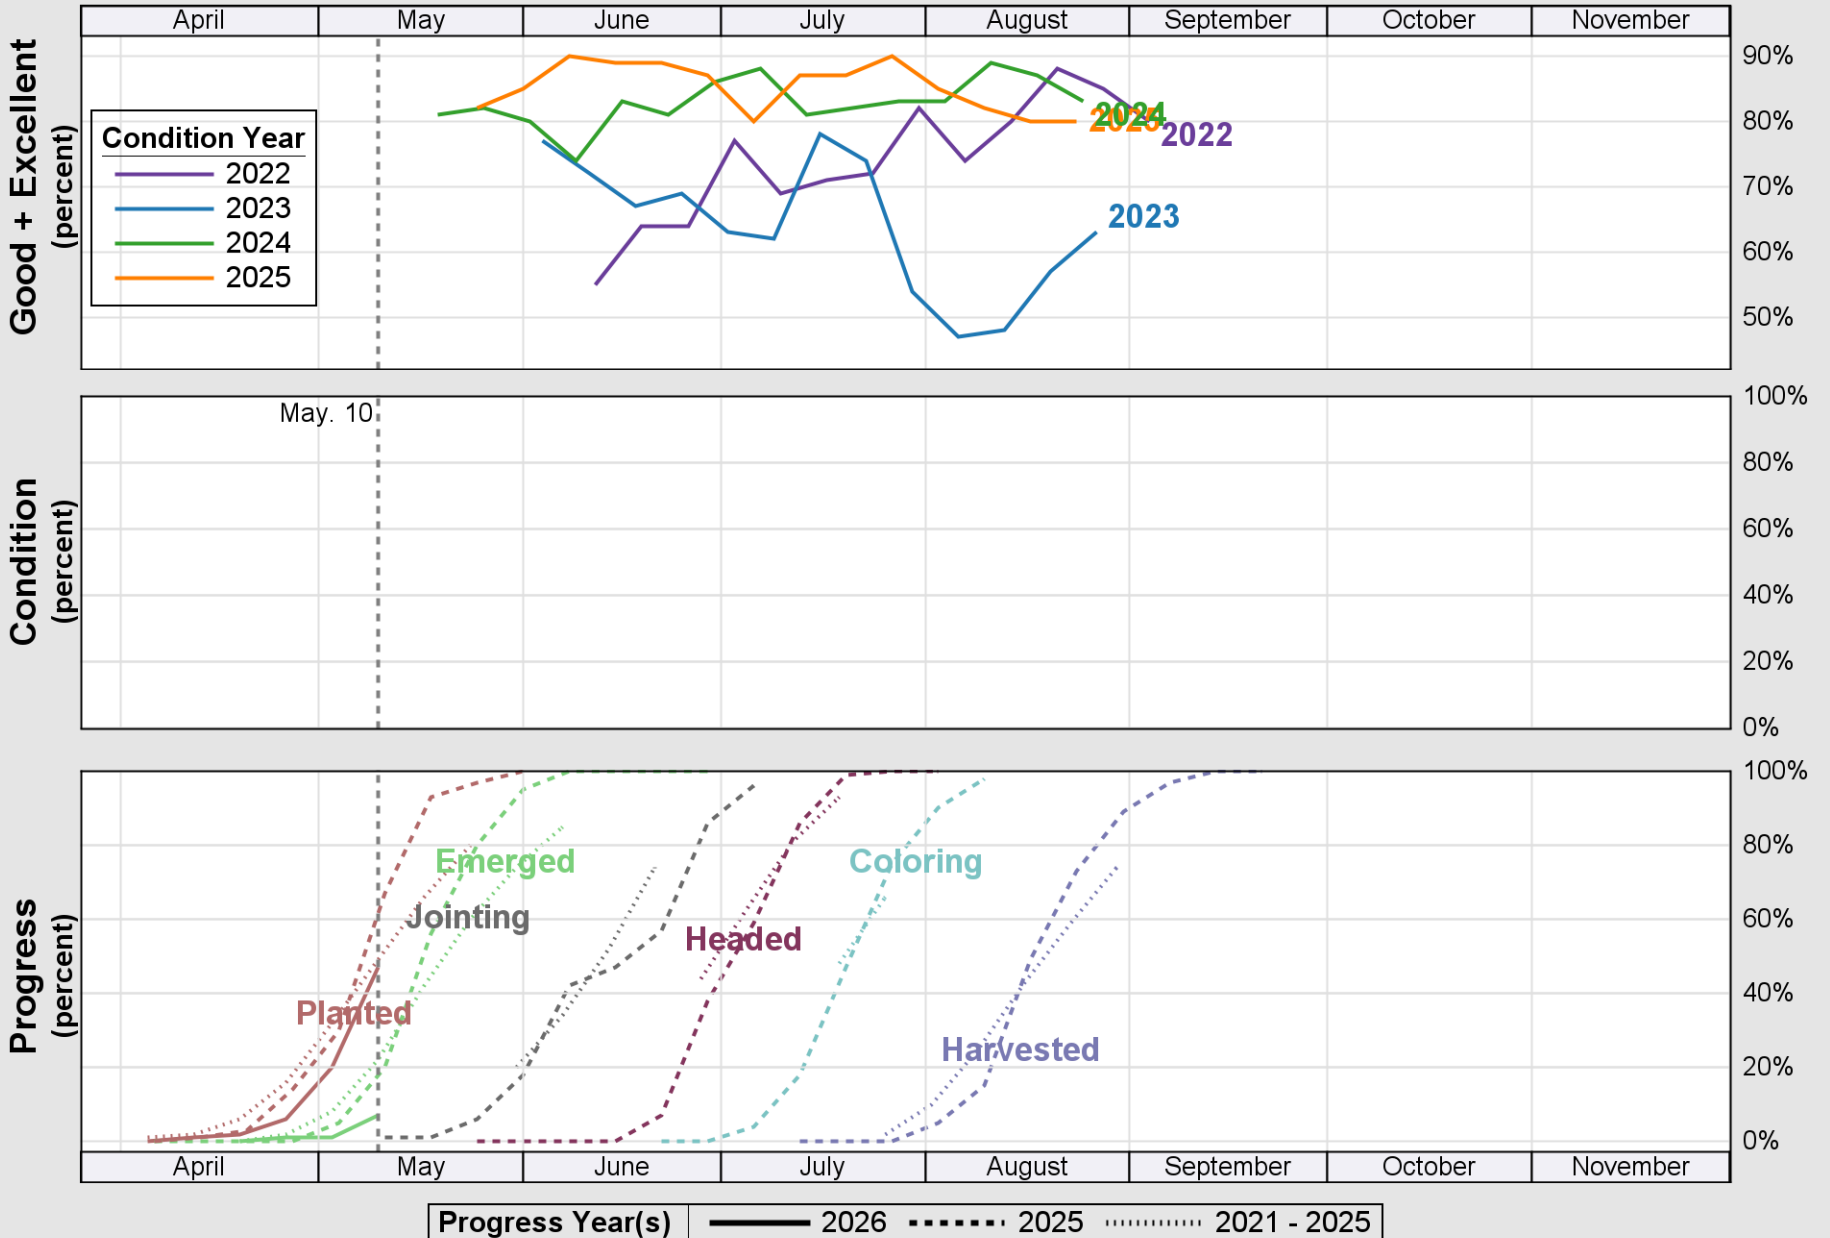

Source: National Agricultural Statistics Service (NASS), Crop Progress Report

USDA

Crop Progress and Condition: Soybeans in Minnesota , 2026

NASS

Source: National Agricultural Statistics Service (NASS), Crop Progress Report

USDA

Crop Progress and Condition: Spring Wheat in Minnesota , 2026

NASS

Source: National Agricultural Statistics Service (NASS), Crop Progress Report

USDA

Crop Progress and Condition: Sugar Beets in Minnesota , 2026