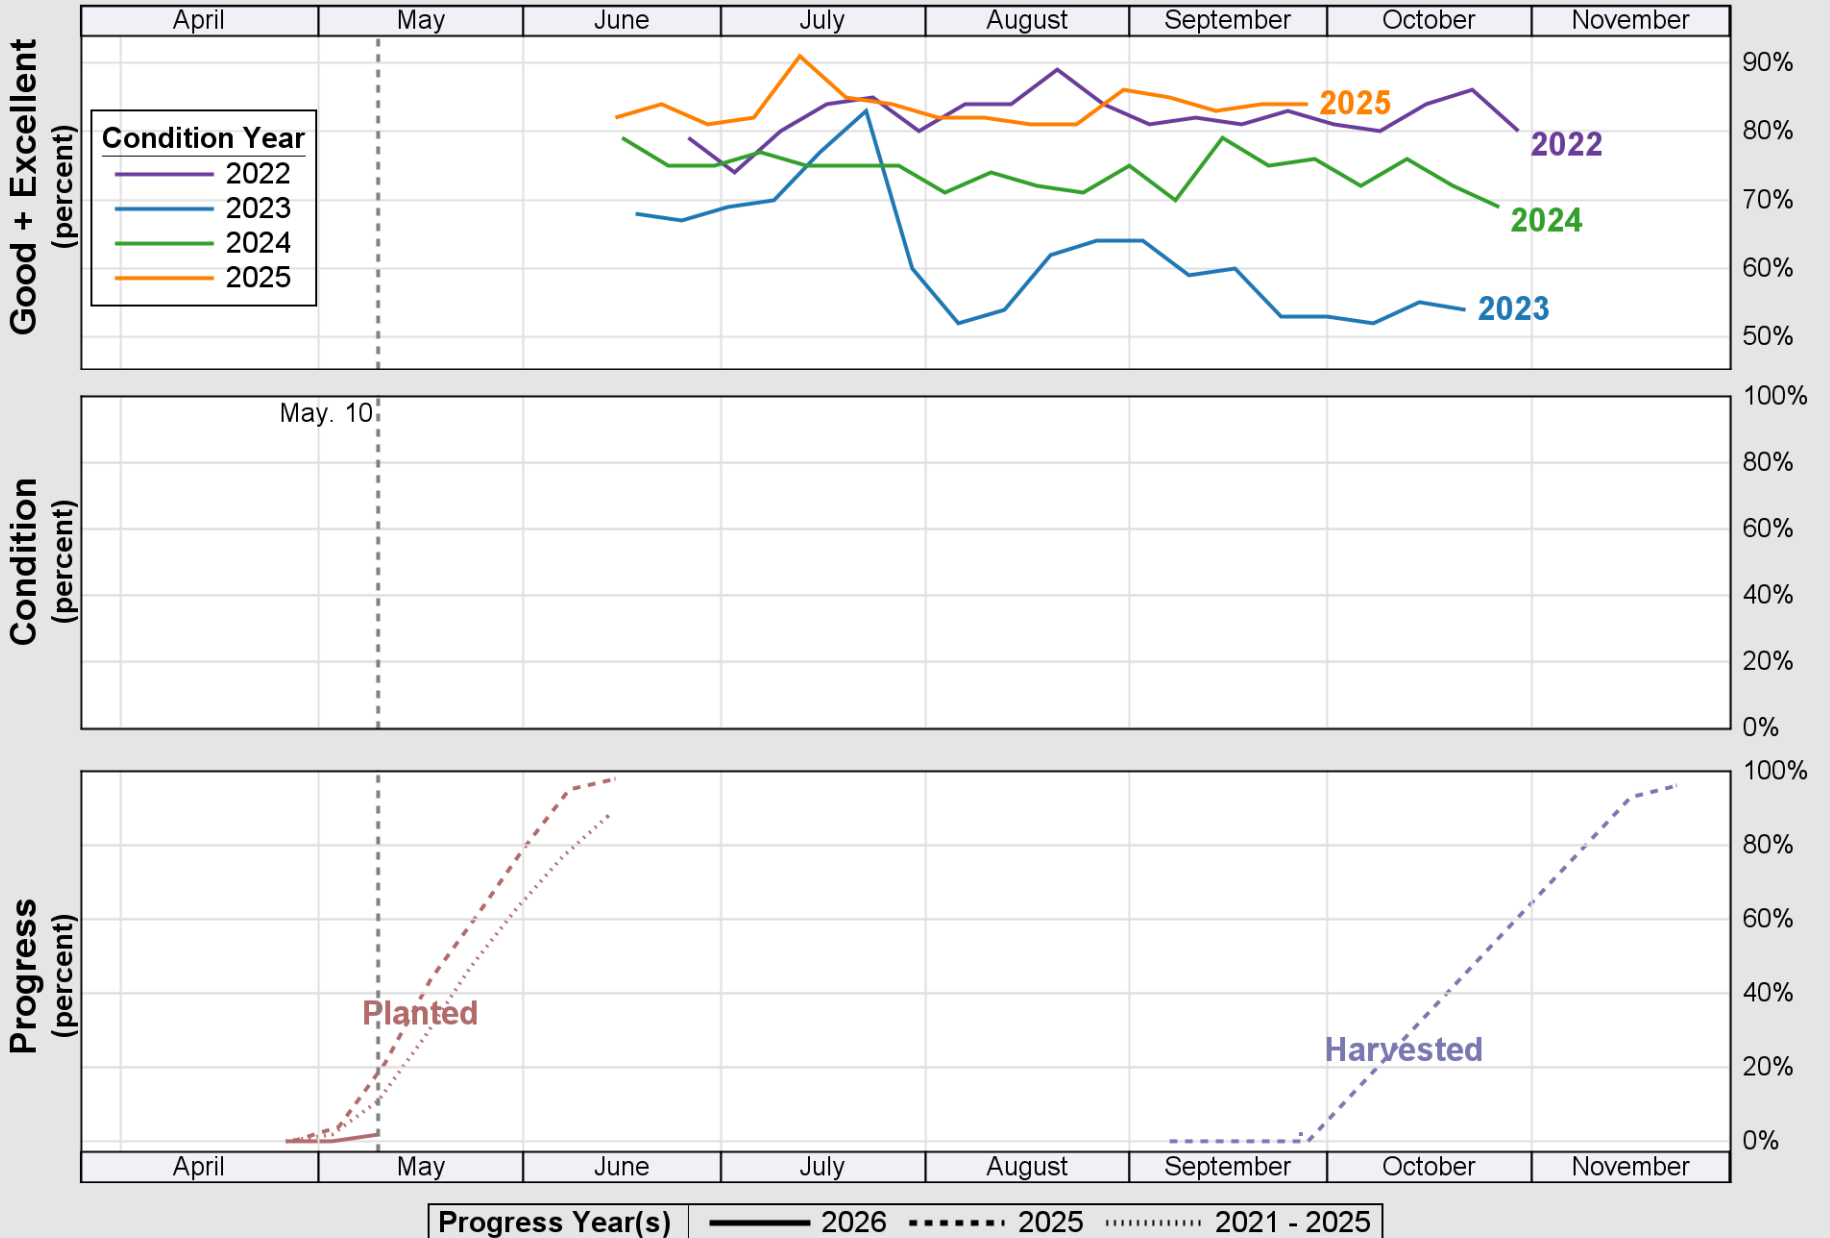

USDA

Crop Progress and Condition: Barley in Minnesota , 2026

NASS

Progress Year(s) ——— 2026 ····· 2025 ······ 2021 - 2025

Source: National Agricultural Statistics Service (NASS), Crop Progress Report

USDA

Crop Progress and Condition: Corn in Minnesota , 2026

Source: National Agricultural Statistics Service (NASS), Crop Progress Report

USDA

Crop Progress and Condition: Soybeans in Minnesota , 2026

NASS

Source: National Agricultural Statistics Service (NASS), Crop Progress Report

USDA

Crop Progress and Condition: Spring Wheat in Minnesota , 2026

NASS

Source: National Agricultural Statistics Service (NASS), Crop Progress Report

USDA

Crop Progress and Condition: Sugar Beets in Minnesota , 2026

NASS

Source: National Agricultural Statistics Service (NASS), Crop Progress Report

Source: National Agricultural Statistics Service (NASS), Crop Progress Report