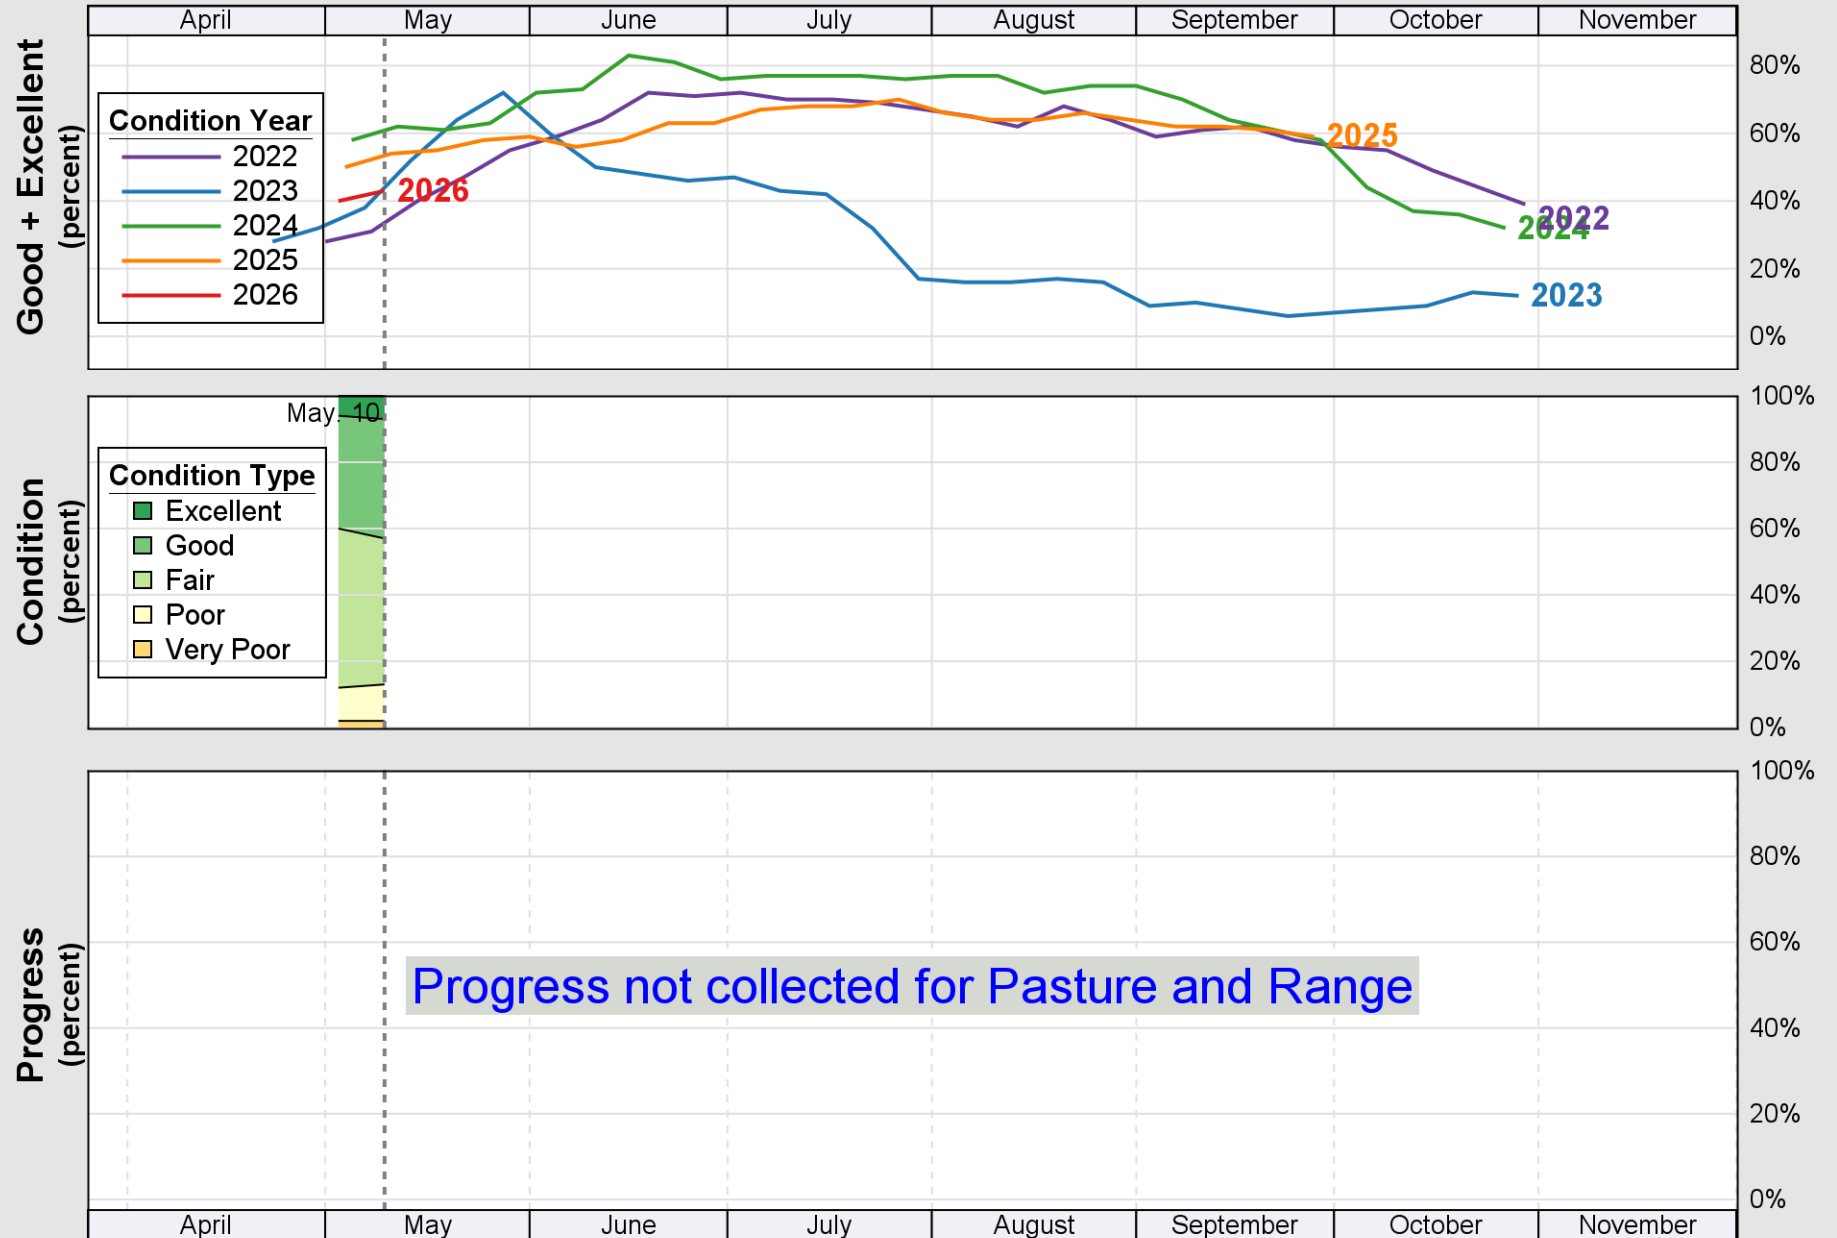

USDA

Crop Progress and Condition: Barley in Minnesota , 2026

NASS

Progress Year(s) ——— 2026 ····· 2025 ······ 2021 - 2025

Source: National Agricultural Statistics Service (NASS), Crop Progress Report

USDA

Crop Progress and Condition: Corn in Minnesota , 2026

NASS

Source: National Agricultural Statistics Service (NASS), Crop Progress Report

USDA

Crop Progress and Condition: Oats in Minnesota , 2026

NASS

Source: National Agricultural Statistics Service (NASS), Crop Progress Report

Source: National Agricultural Statistics Service (NASS), Crop Progress Report

USDA

Crop Progress and Condition: Soybeans in Minnesota , 2026

NASS

Source: National Agricultural Statistics Service (NASS), Crop Progress Report

USDA

Crop Progress and Condition: Spring Wheat in Minnesota , 2026

NASS

Source: National Agricultural Statistics Service (NASS), Crop Progress Report

USDA

Crop Progress and Condition: Sugar Beets in Minnesota , 2026