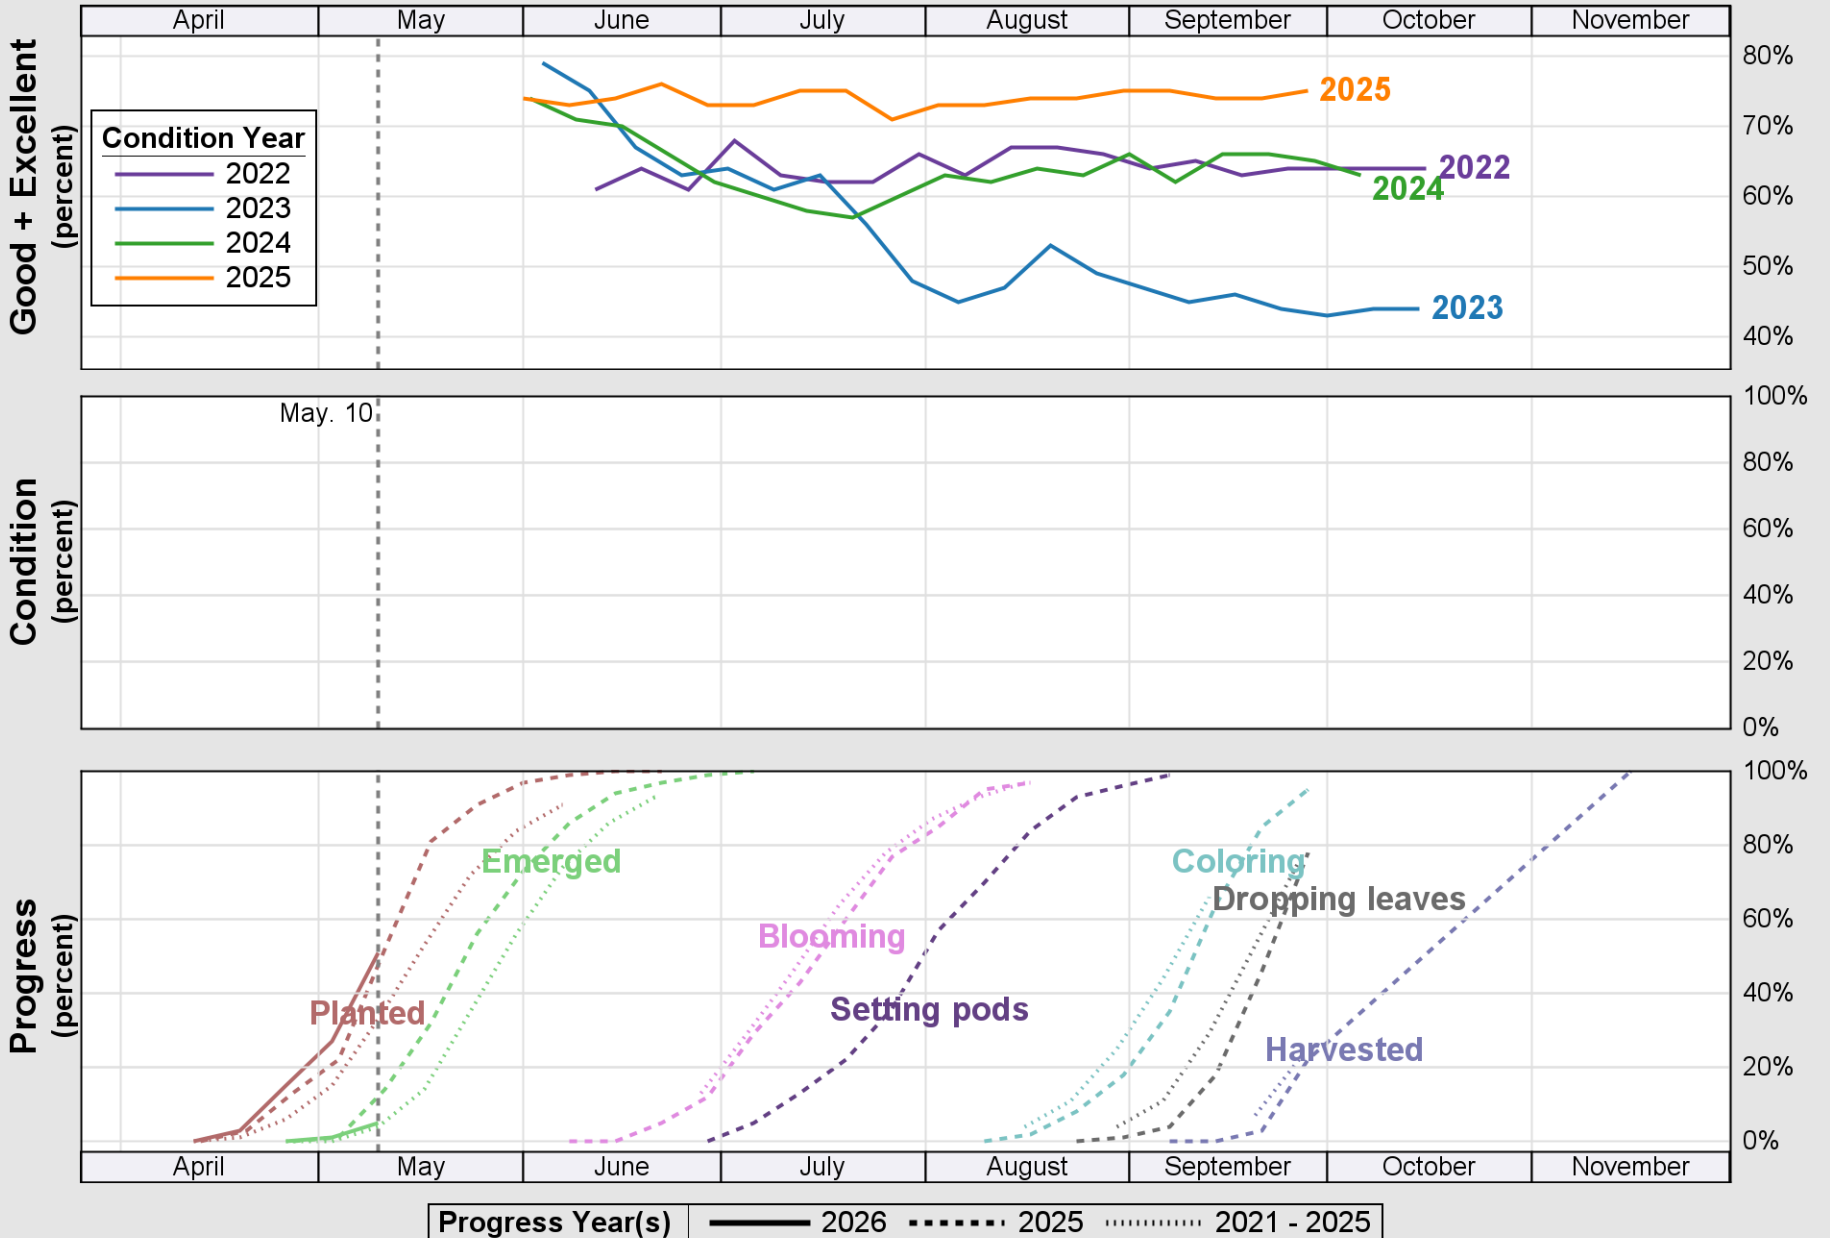

USDA

Crop Progress and Condition: Barley in Minnesota , 2026

NASS

Progress Year(s) ——— 2026 ····· 2025 ······ 2021 - 2025

Source: National Agricultural Statistics Service (NASS), Crop Progress Report

USDA

Crop Progress and Condition: Corn in Minnesota , 2026

NASS

Source: National Agricultural Statistics Service (NASS), Crop Progress Report

USDA

Crop Progress and Condition: Oats in Minnesota , 2026

NASS

Source: National Agricultural Statistics Service (NASS), Crop Progress Report

Source: National Agricultural Statistics Service (NASS), Crop Progress Report

USDA

Crop Progress and Condition: Soybeans in Minnesota , 2026

NASS

Source: National Agricultural Statistics Service (NASS), Crop Progress Report

USDA

Crop Progress and Condition: Spring Wheat in Minnesota , 2026

NASS

Source: National Agricultural Statistics Service (NASS), Crop Progress Report

USDA

Crop Progress and Condition: Sugar Beets in Minnesota , 2026